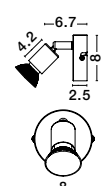

BASE - 661001

Matt White Metal
LED GU10 1x10 Watt 230 Volt
IP20 Bulb Excluded
D: 8 W: 6.7 H: 10.9 cm