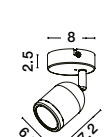

ORSON - 9555814
Sandy White Metal
LED GU10 1x10 Watt 230 Volt
IP44 Bulb Excluded
D: 6.1 W: 9.7 H: 7.2 cm