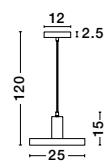

GARNI - 9417053

Black Metal Outside
Gold Inside
Black PVC Wire
LED E27 1x12 Watt 230 Volt
IP20 Bulb Excluded
D: 25 H1: 15 H2: 120 cm