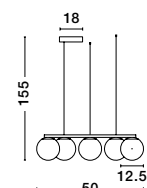

GL 99196041

JOLINE - 9919603
Sandy Black Metal & Aluminium
White Opal Glass
LED 35 Watt 240 Volt
2803Lm 3200K IP20
D: 50 H: 155 cm

LED WARM WHITE DRIVER INCL.