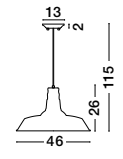

Adjustable Height

OSTERIA - 420201

Shining Black Steel Outside
Matt White Inside
Black Fabric Wire
LED E27 1x12 Watt 230 Volt
IP20 Bulb Excluded
D: 46 H: 26 H2: 115 cm

Adjustable Height

OSTERIA - 420202

Shining White Steel Outside
Matt White Inside
White Fabric Wire
LED E27 1x12 Watt 230 Volt
IP20 Bulb Excluded
D: 46 H: 26 H2: 115 cm