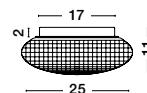

SENS - 838124
Smoke Chrome Glass
Black Metal
LED E27 1x12 Watt 230 Volt
IP44 Bulb Excluded
D: 25 H: 11 cm