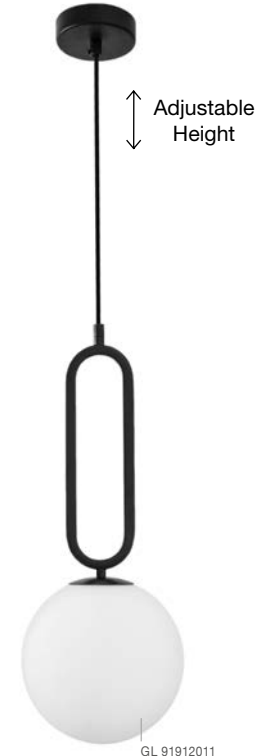

GRUS . 9191202

Matt Black Metal
Opal Glass
LED E27 1x12 Watt 230 Volt
IP20 Bulb Excluded
D: 20 H1: 51 H2: 120 cm