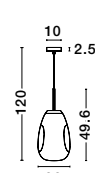

LAVA - 9190393

Gold Metal
Handmade Gold Glass
LED E27 1x12 Watt 230 Volt
IP20 Bulb Excluded
D: 22 H1: 49.6 H2: 120 cm