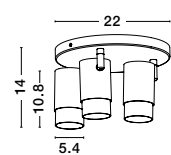

POGNO - 9111438

Sandy Black & Gold Aluminium
LED GU10 3x10 Watt 220-240 Volt
IP20 Bulb Excluded
D: 22 H: 14 cm