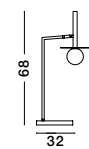

PIELO - 9043313

Brass Gold Metal
Opal Glass
LED G9 1x5 Watt 230 Volt
IP20 Class II
Bulb Excluded
D: 32 H: 68 cm