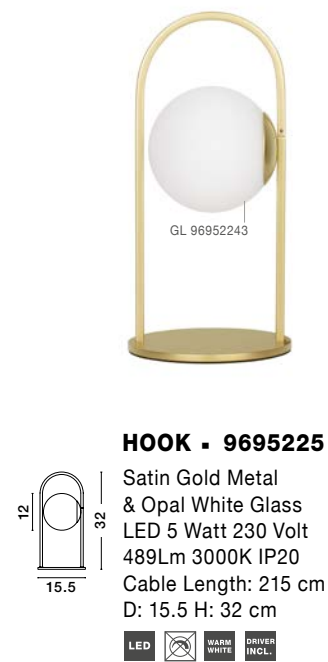

IRVINE - 9241170

Clear Glass
Black Cord
Brass Gold Metal
LED E27 1x12 Watt 230 Volt
IP20 Bulb Excluded
D: 20 H1: 30.3 H2: 230 cm

GL 92411701

IRVINE - 9241160

Clear Glass
Black Cord
Brass Gold Metal
LED E27 1x12 Watt 230 Volt
IP20 Bulb Excluded
D: 15.5 H1: 53 H2: 255 cm

GL 92411601

IRVINE - 9241190

Clear Glass
Black Cord
Brass Gold Metal
LED E27 3x12 Watt 230 Volt
IP20 Bulb Excluded
D: 30 H1: 30.3 H2: 150 cm

IRVINE - 9241180

Clear Glass
Black Cord
Brass Gold Metal
LED E27 4x12 Watt 230 Volt
IP20 Bulb Excluded
L: 97.5 H1: 30.3 H2: 155 cm

GL 92411701

HOOK - 9695222

Triac Dimmable
Satin Gold Metal
& Opal White Glass
LED 30 Watt 230 Volt
3142Lm 3000K IP20
D: 42 H: 180 cm

GL 96952242

GL 96952243

GL 96952241

HOOK - 9695221

Triac Dimmable
Satin Gold Metal
& Opal White Glass
LED 52 Watt 230 Volt
4815Lm 3000K IP20
D: 56.6 H: 180 cm