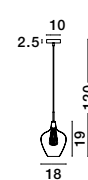

FILO - 1500202821

Chrome Aluminium
Clear Glass & Gold Frame
LED G9 1x5 Watt 230 Volt
IP20 Bulb Excluded
D: 18 H1: 19 H2: 120 cm