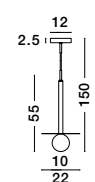

PIELO - 9043306

Sandy Black Metal
Opal Glass
LED G9 1x5 Watt 230 Volt
IP20 Bulb Excluded
D: 22 H: 55 H₂: 150 cm