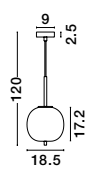

LATO - 9624074

Black Metal & Opal Glass
Black Fabric Wire
LED E14 1x5 Watt 230 Volt
IP20 Bulb Excluded
D: 18.5 H: 120 cm