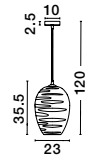

GL 90092581

Adjustable Height

EVLEEN - 9009259
Matt Black Metal & Light Grey Glass
LED E27 1x12 Watt 230 Volt
IP20 Bulb Excluded
D: 23 H1: 35.5 H2: 120 cm

GL 90092591

Adjustable Height

EVLEEN - 9009257
Matt Black Metal & Light Grey Glass
LED E27 1x12 Watt 230 Volt
IP20 Bulb Excluded
D: 30 H1: 24.5 H2: 120 cm