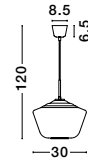

Adjustable Height

GL 97241021

VEIRO - 9724102

Chrome Glass
Black Metal
Black Fabric Wire
LED E27 1x12 Watt 230 Volt
IP20 Bulb Excluded
D: 23 H1: 22 H2: 120 cm

Adjustable Height

GL 97241411

VEIRO - 9724141

Chrome Glass
Black Metal
Black Fabric Wire
LED E27 1x12 Watt 230 Volt
IP20 Bulb Excluded
D: 30 H1: 22 H2: 120 cm