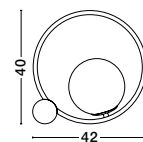

NESO - 9624095
Smoky Glass
Brushed Gold
& Black Aluminium
LED E14 1x5 Watt 230 Volt
IP20 Bulb Excluded
Cable Length: 160 cm
L: 42 W: 15 H: 40 cm