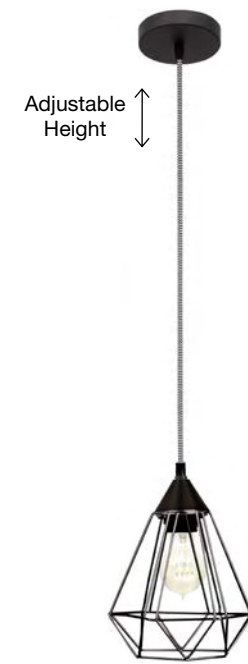

Adjustable Height

PAOLO - 7605180
Black Metal
Black & White Fabric Wire
LED E27 1x12 Watt 230 Volt
IP20 Bulb Excluded
D: 17 H: 22.5 H2: 120 cm