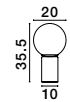

BALOR - 9009248

Brass Gold Metal
Gradient White Glass
LED G9 4x5 Watt 230 Volt
IP20 Bulb Excluded
Cable Length: 190 cm
D: 28 W: 52.8 H: 165 cm

GL 90288421

VITA - 9028842

Brass Gold Metal
& Gradient White Glass
LED E27 1x12 Watt 230 Volt
IP20 Bulb Excluded
Cable Length: 190 cm
D: 20 H: 35.5 cm

GL 90928211