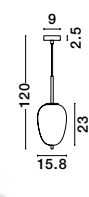

LATO - 9624066

Opal Glass
Brass Gold Metal
Black Fabric Wire
LED E14 1x5 Watt 230 Volt
IP20 Bulb Excluded
D: 15.8 H1: 23 H2: 120 cm