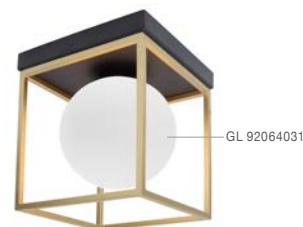

JULIET . 9206403

Brass & Black Metal
White Opal Glass
LED E14 4x12 Watt 230 Volt
IP20 Bulb Excluded
L: 45 W: 45 H: 20 cm

JULIET . 9206404

Brass & Black Metal
White Opal Glass
LED E14 1x5 Watt 230 Volt
IP20 Bulb Excluded
L: 18.5 W: 18.5 H: 20 cm