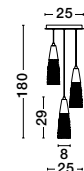

GL 91601911

KOVAC - 9160193
Brass Gold Metal
& Clear Structured Glass
LED G9 3x5 Watt 230 Volt
IP20 Bulb Excluded
D: 25 H: 180 cm