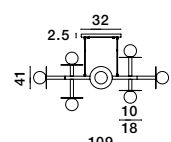

PIELO - 9043307

Sandy Black Metal
Opal Glass
LED G9 8x5 Watt 230 Volt
IP20 Bulb Excluded
L: 109 W: 41 H: 57 H₂: 135 cm