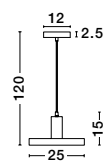

GARNI - 9417050

Gold Metal
Outside & Inside
Black PVC Wire
LED E27 1x12 Watt 230 Volt
IP20 Bulb Excluded
D: 25 H1: 15 H2: 120 cm