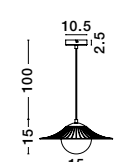

FLY - 9620127

Matt White Metal
& Opal Glass
LED E27 1x12 Watt 230 Volt
IP20 Bulb Excluded
D: 36 H: 115 cm