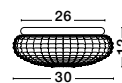

CLAM - 9738256
White Glass
White Metal
LED E27 2x12 Watt 230 Volt
IP44 Bulb Excluded
D: 30 H: 12 cm

IP44

IP44