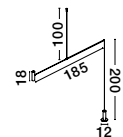

VOICE - 9061429

Sandy Black Aluminium
& Acrylic
LED 12 Watt 220 Volt
960Lm 3000K IP20
Cable Length: 190 cm
L: 192 W: 12 H: 20-250 cm