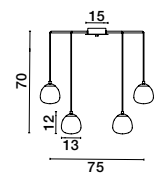

GL 9009261

THE EGG - 9009260
Gold & Matt Black Metal
Glossy Opal Glass
LED G9 8x5 Watt 230 Volt
IP20 Bulb Excluded
D: 75 H: 70 cm

GL 9009261