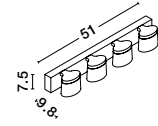

SABIA - 9122341

Chrome Aluminium & Acrylic
LED 20 Watt 230 Volt
2052Lm 3000K IP44
L: 51 W: 9.8 H: 7.5 cm