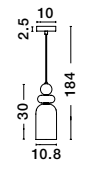

MURANO - 9009235

Sandy Gold Metal
Glossy Light Green, Dark Green
& Orange Glass
LED E14 1x5 Watt 230 Volt
IP20 Bulb Excluded
D: 10.8 H1: 30 H2: 184 cm