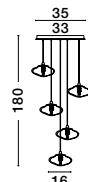

Adjustable Height

GL 90060481

KING - 9006049
 Brass Gold Metal
 Blown Clear Glass
 LED G9 5x5 Watt 230 Volt
 IP20 Bulb Excluded
 D: 35 H: 180 cm

Adjustable Height

GL 90060481

KING - 9006050
 Brass Gold Metal
 Blown Clear Glass
 LED G9 5x5 Watt 230 Volt
 IP20 Bulb Excluded
 L: 80 W: 16 H: 180 cm