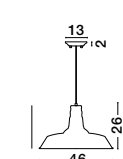

OSTERIA - 420201

Shining Black Steel Outside
Matt White Inside
Black Fabric Wire
LED E27 1x12 Watt 230 Volt
IP20 Bulb Excluded
D: 46 H: 26 H2: 115 cm