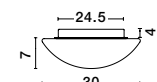

White Opal Glass & Metal
LED E27 2x12 Watt 230 Volt
IP44 Bulb Excluded
D: 30 H: 11 cm

GL 8324031

BREST - 832403

White Opal Glass & Metal
LED E27 2x12 Watt 230 Volt
IP44 Bulb Excluded
D: 38 H: 13 cm

06
spot light