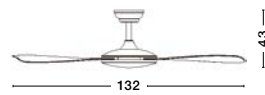

WALL PANEL - 9953200

Wall Panel
L: 10 W: 10 H: 5.5 cm

BLAIRE - 9952365

BLAIRE - 9952360

POTE - 9952364

POTE - 9952363

FAN SPECIFICATIONS

Product Nm.	Body Material	Blades Material	Product Size	Speed	Length of Each Blade	Motor Type	Watt (max.)	Power Supply	Airflow (CFM)	RPM	Noise Level	Weight	Blade Sweep	Summer/Winter Function	Light	Remote Control	Guarantee	Class
9952360	White Aluminium	White ABS	D: 132 cm H: 43 cm	6 Speed Remote	54"	DC	38W	AC220-240V	5250	220	N/A	4,7 Kg	N/A	✓	X	✓	2 Years Light & control 10 Years motor	I
9952365	Black Aluminium	Black ABS	D: 132 cm H: 43 cm	6 Speed Remote	54"	DC	38W	AC220-240V	5250	220	N/A	4,7 Kg	N/A	✓	X	✓	2 Years Light & control 10 Years motor	I