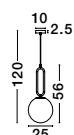

GRUS . 9191252

Matt Black Metal
Opal Glass
LED E27 1x12 Watt 230 Volt
IP20 Bulb Excluded
D: 25 H1: 56 H2: 120 cm