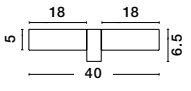

BULB EXCL.

BULB EXCL.

BULB EXCL.

BULB EXCL.

BULB EXCL.

LED

LED

LED

IP54