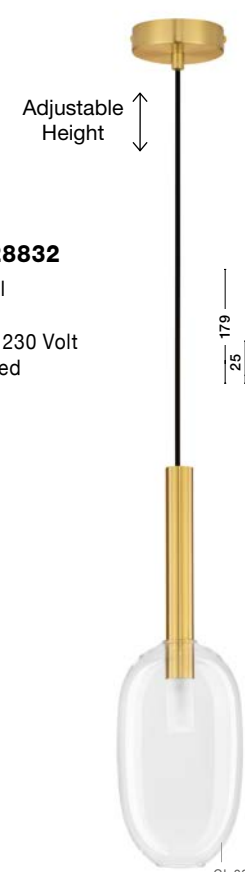

GL 92366001

GL 90288291

AMELIA - 9028829
 Sandy Gold Metal & Clear Glass
 LED G9 1x5 Watt 230 Volt
 IP20 Bulb Excluded
 D: 24 H: 191 cm

GL 90288301

AMELIA - 9028830
 Sandy Gold Metal & Clear Glass
 LED G9 1x5 Watt 230 Volt
 IP20 Bulb Excluded
 D: 20 H: 191 cm

GL 90288311

AMELIA - 9028831
 Sandy Gold Metal & Clear Glass
 LED G9 1x5 Watt 230 Volt
 IP20 Bulb Excluded
 D: 20 H: 191 cm

GL 90288321

AMELIA - 9028832
 Sandy Gold Metal & Clear Glass
 LED G9 1x5 Watt 230 Volt
 IP20 Bulb Excluded
 D: 15 H: 150 cm