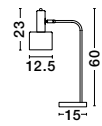

PAZ - 9426651

Gold Metal
White Metal Shade
White Base
LED E27 1x12 Watt 230 Volt
IP20 Bulb Excluded
Cable Length: 180 cm
D: 12.5 H: 60 cm