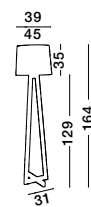

ALMA - 40202

Natural Wood
Sand White Shade
Black Fabric Wire
LED E27 1x12 Watt 230 Volt
IP20 Bulb Excluded
Cable Length: 200 cm
L: 31 H: 35 Hz: 164 cm

S 402021

S 602021

LE ROY - 9050165

White Fabric Shade
Natural Wood Base
LED E27 1x12 Watt 230 Volt
IP20 Bulb Excluded
Cable Length: 150 cm
D: 50 W: 43.5 H: 145 cm

ALMA - 60202

Natural Wood
Sand White Shade
Black Fabric Wire
LED E27 1x12 Watt 230 Volt
IP20 Bulb Excluded
Cable Length: 180 cm
L: 38 H: 34 Hz: 167 cm