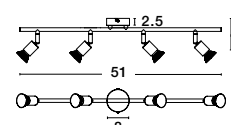

LUP - 960008
Satin Black Metal
LED GU10 4x10 Watt 230 Volt
IP20 Bulb Excluded
L: 51 W: 8 H: 10.9 cm