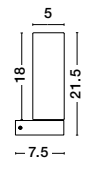

BULB EXCL.

CORB - 9953203
 Sandy Black Aluminium & Opal Glass
 LED E14 1x5 Watt 230 Volt
 IP44 Bulb Excluded
 L: 5 W: 7.5 H: 21.5 cm

BULB EXCL.

POLO - 6310542
 White Opal Glass
 Chrome Aluminium
 LED E14 1x5 Watt 230 Volt
 Bulb Excluded IP44
 L: 5 W: 7.5 H: 21.5 cm