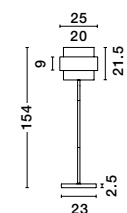

SIANNA - 9236410
Smoky Glass
Brass Gold Metal
LED E27 1x12 Watt 230 Volt
IP20 Bulb Excluded
Cable Length: 165 cm
D: 25 H: 154 cm