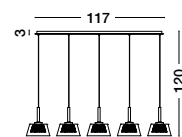

BOCCALE - 1300301306

Chrome Aluminium
Clear Glass
LED G9 5x5 Watt 230 Volt
IP20 Bulb Excluded
L: 117 W: 10 H: 120 cm