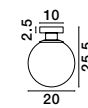

VITA - 9028840
Sandy Gold Metal
& Gradient White Glass
LED E27 1x12 Watt 230 Volt
IP20 Bulb Excluded
D: 20 H: 25.5 cm