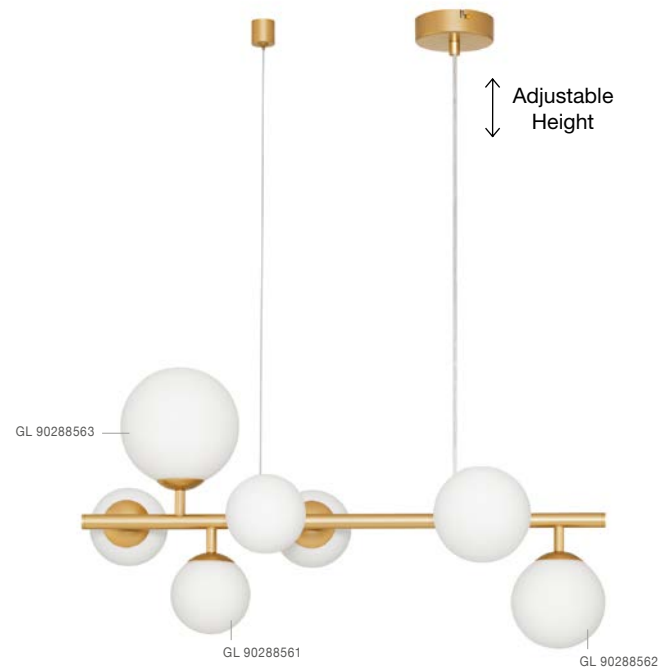

ODILLIA - 9009252

Matt Black Metal & Clear Glass
LED G9 3x5 Watt 230 Volt
IP20 Bulb Excluded
L: 23 W: 19 H: 32 cm

ALSO YOU CAN DO

BOTH HANGING SYSTEM INCLUDED

Adjustable Height

ODILLIA - 9028856

Opal Glass & Matt Gold Metal
LED G9 11x5 Watt 230 Volt
IP20 Bulb Excluded
Two Ways Of Mounting
L: 65 W: 52.8 H: 120 cm

Adjustable Height

ODILLIA - 9028860

Opal Glass & Matt Gold Metal
LED G9 6x5 Watt 230 Volt
IP20 Bulb Excluded
L: 28 W: 23.2 H: 120 cm

Adjustable Height

ODILLIA - 9028858

Opal Glass & Matt Gold Metal
LED G9 7x5 Watt 230 Volt
IP20 Bulb Excluded
L: 65 W: 28.9 H: 120 cm