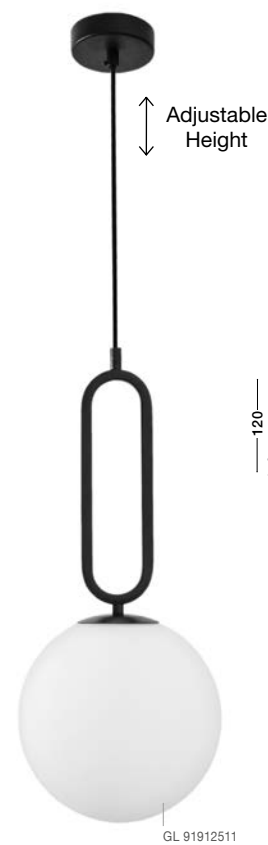

JULIET . 9012922

Opal Glass
Brass Metal Base
LED E14 1x5 Watt 230 Volt
IP20 Bulb Excluded
L: 26 W: 10 H: 16 cm

GRUS . 9191252

Matt Black Metal
Opal Glass
LED E27 1x12 Watt 230 Volt
IP20 Bulb Excluded
D: 25 H1: 56 H2: 120 cm