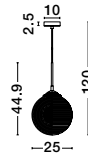

ATHENA - 9191210
Smoky Gray Glass
Matt Black Metal
LED E27 1x12 Watt 230 Volt
IP20 Bulb Excluded
D: 25 H: 120 cm