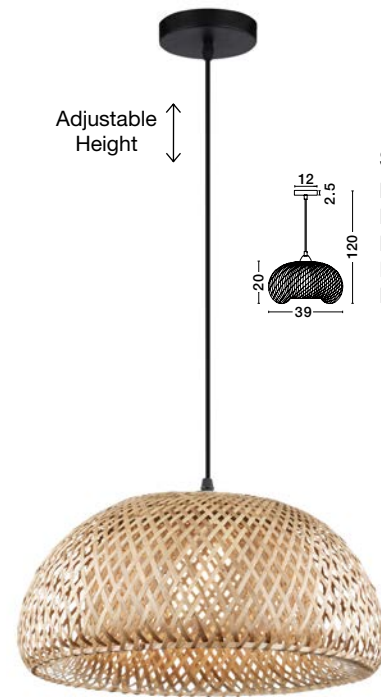

GRIFFIN - 9586507

Dried Water Hyacinth
Black Fabric Wire & Base
LED E27 1x12 Watt 230 Volt
IP20 Bulb Excluded
D: 27 H1: 42.5 H2: 185 cm

Adjustable Height

SCARLET . 9142499
 Natural Bamboo
 Black PVC Wire & Base
 LED E27 1x12 Watt 230 Volt
 IP20 Bulb Excluded
 D: 23 H1: 25 H2: 120 cm