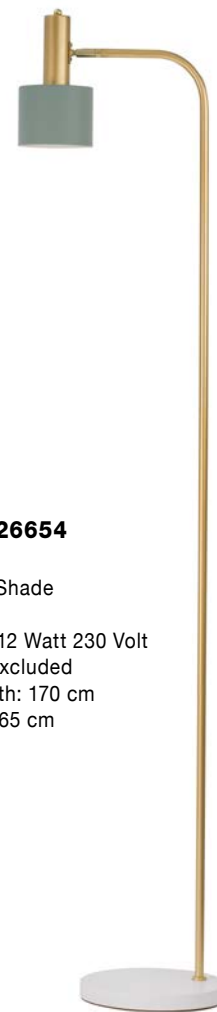

PAZ - 9426654

Gold Metal
Mint Metal Shade
White Base
LED E27 1x12 Watt 230 Volt
IP20 Bulb Excluded
Cable Length: 170 cm
D: 12.5 H: 165 cm