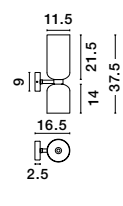

PALMER - 9241110
Smoky Glass
Black Metal Base
LED E14 2x5 Watt 230 Volt
IP20 Bulb Excluded
D: 11.5 W: 16.5 H: 37.5 cm