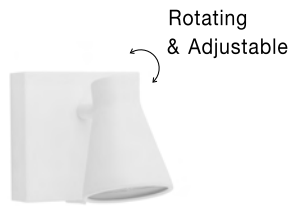

Rotating
& Adjustable

BIAGIO - 9155363

Sandy White Metal
LED 4x6 Watt 230 Volt
1240Lm 3000K IP20
L: 22 W: 22 H: 16 cm

Rotating & Adjustable

DUBLIN - 9155712
 Sandy Black Metal
 Switch On/Off
 LED GU10 1x10 Watt 230 Volt
 IP20 Bulb Excluded
 L: 10 W: 15 H: 10 cm