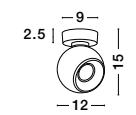

TORE - 665001
Matt White Aluminium
LED GU10 1x10 Watt 230 Volt
IP20 Bulb Excluded
D: 12 H: 15 cm