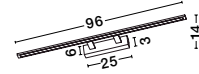

LIVIA - 9053302

Sandy Black Aluminium & Acrylic
LED 30 Watt 230 Volt
2422Lm 3000K IP44
L: 96 W: 14 H: 6 cm