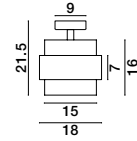

SIANNA . 9236384

Smoky Glass
Brass Gold Metal
LED E27 1x12 Watt 230 Volt
IP20 Bulb Excluded
D: 18 H: 21.5 cm