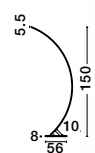

PREMIUM . 9348074

Dimmable
Sandy White Aluminium
& Acrylic
LED 40 Watt 230 Volt
2120Lm 3000K IP20
Cable Length: 230 cm
L: 20 W: 56 H: 150 cm