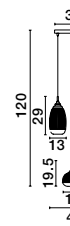

GL 97382121

MOND - 9738212

Satin Gold Metal
Clear Glass
LED E14 1x5 Watt 230 Volt
IP20 Bulb Excluded
D: 13 H1: 29 H2: 120 cm

GL 97382101

MOND - 9738210

Satin Gold Metal
Clear Glass
LED E14 1x5 Watt 230 Volt
IP20 Bulb Excluded
D: 15 H1: 24 H2: 120 cm

GL 97382111

MOND - 9738211

Satin Gold Metal
Clear Glass
LED E14 1x5 Watt 230 Volt
IP20 Bulb Excluded
D: 18 H1: 19.5 H2: 120 cm

GL 97382101

GL 97382121

GL 97382111

MOND - 9731214

Satin Gold Metal
Clear Glass
LED E14 3x5 Watt 230 Volt
IP20 Bulb Excluded
D: 49 H: 120 cm