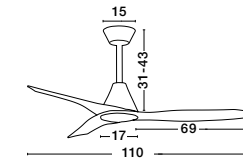

WALL PANEL - 9953200

Wall Panel
L: 10 W: 10 H: 5.5 cm

BLAIRE - 9952365

BLAIRE - 9952360

POTE - 9952364

POTE - 9952363

FAN SPECIFICATIONS

Product Nm.	Body Material	Blades Material	Product Size	Speed	Length of Each Blade	Motor Type	Watt (max.)	Power Supply	Airflow (CFM)	RPM	Noise Level	Weight	Blade Sweep	Summer/Winter Function	Light	Remote Control	Guarantee	Class
9952360	White Aluminium	White ABS	D: 132 cm H: 43 cm	6 Speed Remote	54"	DC	38W	AC220-240V	5250	220	N/A	4,7 Kg	N/A	✓	X	✓	2 Years Light & control 10 Years motor	I
9952365	Black Aluminium	Black ABS	D: 132 cm H: 43 cm	6 Speed Remote	54"	DC	38W	AC220-240V	5250	220	N/A	4,7 Kg	N/A	✓	X	✓	2 Years Light & control 10 Years motor	I