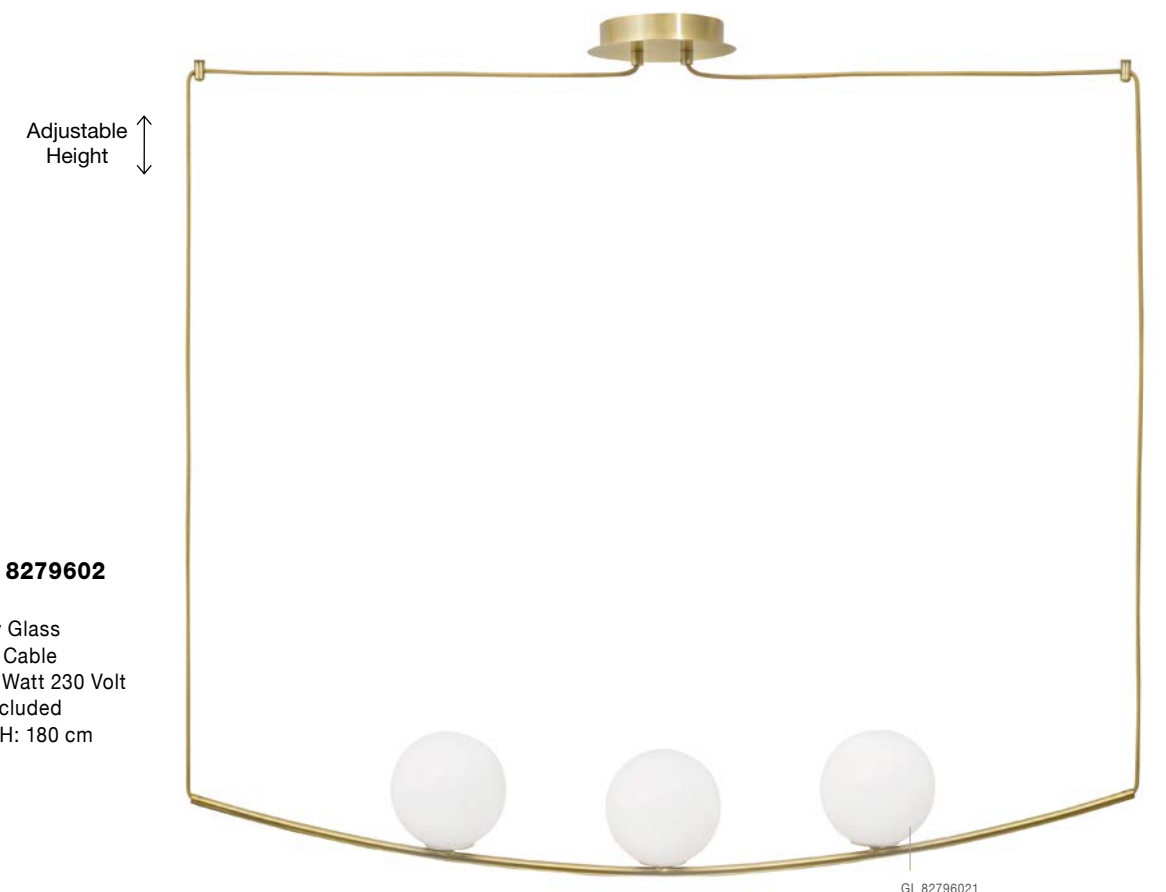

Rotatable

GL 90092941

Two Options Of Height
 73.5 - 121 cm

GL 90092941

GIT - 9009295
 Matt Black & Gold Metal
 Opal Glass
 LED G9 2x5 Watt 230 Volt
 IP20 Bulb Excluded
 Included Two parts Of Metal
 23.7 cm Each Part
 L: 95 W: 15 H: 73.5 H2: 121 cm

MONET - 9080125
 Brass Gold Metal
 Opal Glass
 LED E27 1x12 Watt 230 Volt
 IP20 Bulb Excluded
 D: 15 W: 18.5 H: 30 cm

MONET - 9080127
 Brass Gold Metal
 Opal Glass
 LED E27 3x12 Watt 230 Volt
 IP20 Bulb Excluded
 D: 35 H: 155 cm

MONET - 9080126
 Brass Gold Metal
 Opal Glass
 LED E27 3x12 Watt 230 Volt
 IP20 Bulb Excluded
 L: 60 W: 15 H: 155 cm

VITTON - 8279601
 Brass Metal
 White Glossy Glass
 Brass Fabric Cable
 LED E27 1x12 Watt 230 Volt
 IP20 Bulb Excluded
 L: 150 W: 20 H: 120 cm

VITTON - 8279603
 Brass Metal
 White Glossy Glass
 LED E14 1x5 Watt 230 Volt
 IP20 Bulb Excluded
 D: 21 W: 18 H: 22 cm

MAKE YOUR OWN COMBINATION

VITTON - 8279602
 Brass Metal
 White Glossy Glass
 Brass Fabric Cable
 LED E14 3x5 Watt 230 Volt
 IP20 Bulb Excluded
 L: 122 W: 15 H: 180 cm