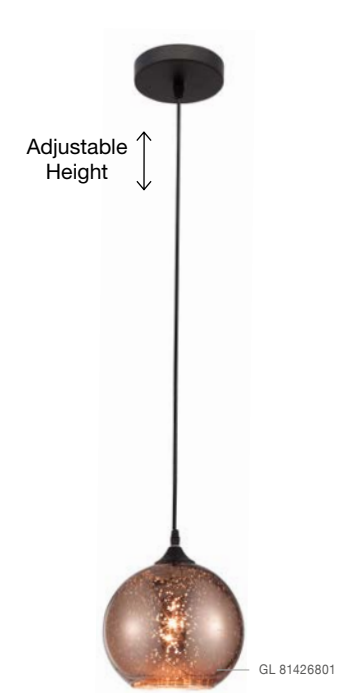

MAYAN - 9988103
Chrome Metal
Smoky Gray Glass
LED E27 1x12 Watt 230 Volt
IP20 Bulb Excluded
D: 30 H: 53 H2: 120 cm

MAYAN - 9988105
Matt Black Metal
Copper Glass
LED E27 1x12 Watt 230 Volt
IP20 Bulb Excluded
D: 30 H: 53 H2: 120 cm