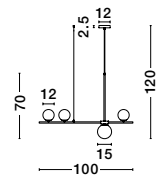

IMPERO - 9100441

White Frosted Glass
Black Metal
LED G9 4x5 Watt 230 Volt
IP20 Bulb Excluded
L: 100 W: 15 H: 120 cm