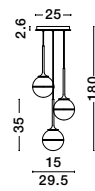

CANTONA - 9960613

Milky White Glass
Brass Gold
LED G9 3x5 Watt 230 Volt
IP20 Bulb Excluded
D: 25 H: 180 cm