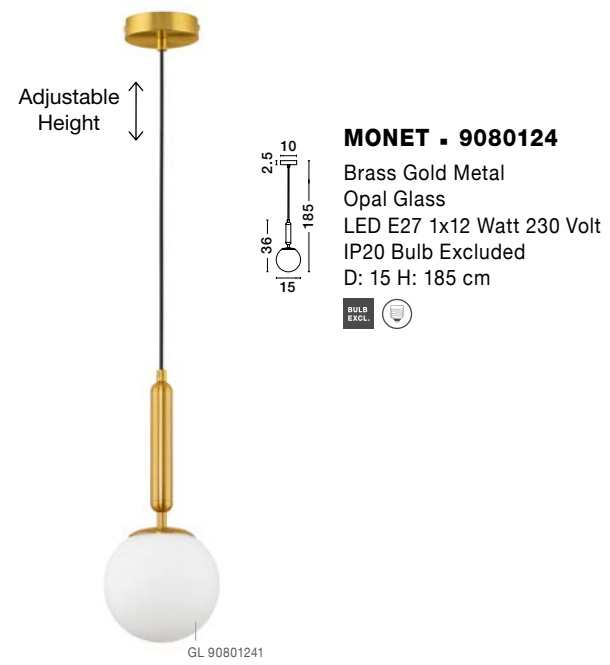

Rotatable

GL 90092941

Two Options Of Height
 73.5 - 121 cm

GL 90092941

GIT - 9009295
 Matt Black & Gold Metal
 Opal Glass
 LED G9 2x5 Watt 230 Volt
 IP20 Bulb Excluded
 Included Two parts Of Metal
 23.7 cm Each Part
 L: 95 W: 15 H: 73.5 H2: 121 cm

GL 91433061

VITRA - 9143309
 Satin Gold & Black Metal
 White Opal Glass
 LED G9 12x5 Watt 220 Volt
 IP20 Bulb Excluded
 L: 150 H: 200 cm

GL 91853611

ALVAREZ - 9185361
 Satin Gold Metal
 & Black Marble
 White Opal Glass
 LED E14 1x5 Watt 230 Volt
 Bulb Excluded IP20
 Cable Length: 160 cm
 L: 22 W: 15 H: 51 cm

GL 91367021

ALVAREZ - 9136702
 Satin Gold Metal
 & Black Marble
 White Opal Glass
 LED E27 1x12 Watt 230 Volt
 Bulb Excluded IP20
 Cable Length: 160 cm
 L: 31 W: 25 H: 140 cm

MONET - 9080124
 Brass Gold Metal
 Opal Glass
 LED E27 1x12 Watt 230 Volt
 IP20 Bulb Excluded
 D: 15 H: 185 cm

MONET - 9080125
 Brass Gold Metal
 Opal Glass
 LED E27 1x12 Watt 230 Volt
 IP20 Bulb Excluded
 D: 15 W: 18.5 H: 30 cm

MONET - 9080127
 Brass Gold Metal
 Opal Glass
 LED E27 3x12 Watt 230 Volt
 IP20 Bulb Excluded
 D: 35 H: 155 cm