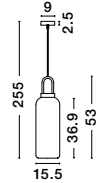

IRVINE - 9241160

Clear Glass
Black Cord
Brass Gold Metal
LED E27 1x12 Watt 230 Volt
IP20 Bulb Excluded
D: 15.5 H1: 53 H2: 255 cm