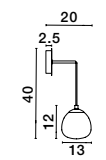

THE EGG - 9009262
Gold & Matt Black Metal
Glossy Opal Glass
LED G9 1x5 Watt 230 Volt
IP20 Bulb Excluded
D: 13 W: 20 H: 40 cm

Adjustable Height

GL 9009261