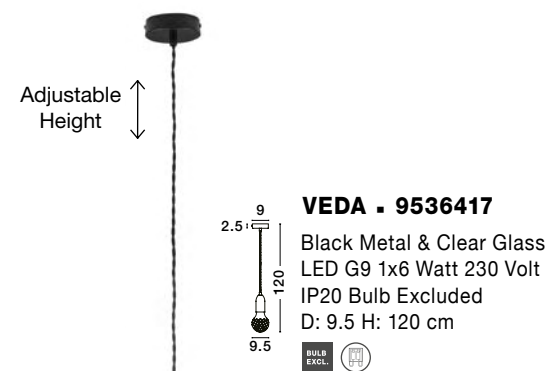

VEDA - 9536417
Black Metal & Clear Glass
LED G9 1x6 Watt 230 Volt
IP20 Bulb Excluded
D: 9.5 H: 120 cm