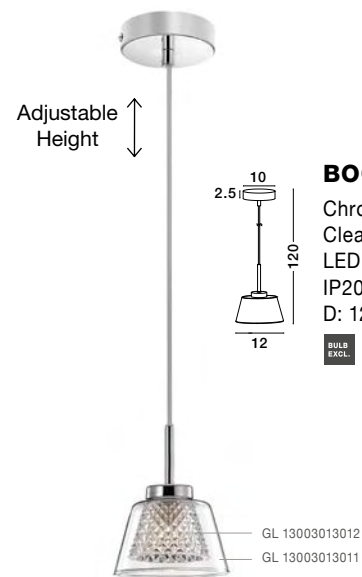

BOCCALE - 1300301301

Chrome Aluminium
Clear Glass
LED G9 1x5 Watt 230 Volt
IP20 Bulb Excluded
D: 12 H: 120 cm

GL 13003013012
GL 13003013011

BOCCALE - 1300301312

Chrome Aluminium
Clear Glass
LED G9 2x5 Watt 230 Volt
IP20 Bulb Excluded
D: 12 W: 12.6 H: 18 cm