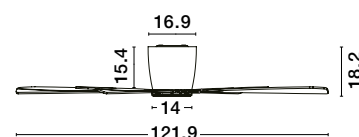

DELL - 9952320