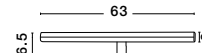

VANESE - 787008

Chrome Aluminium & Acrylic
LED 18 Watt 230 Volt
1922Lm 3000K IP44
L: 63 W: 3 W2: 6.5 H: 6.5 cm

787009

Chrome Aluminium
L: 3 W: 1.5 H: 3 cm