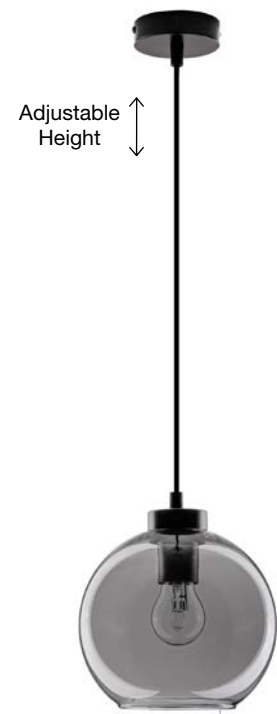

GL 92411301