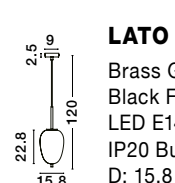

Adjustable Height

GL 96240811

LATO - 9624081

Brass Gold Metal & Smoky Glass
Black Fabric Wire
LED E27 1x12 Watt 230 Volt
IP20 Bulb Excluded
D: 27 H: 120 cm

Adjustable Height

GL 96240961

LATO - 9624096

Brass Gold Metal & Smoky Glass
Black Fabric Wire
LED E14 1x5 Watt 230 Volt
IP20 Bulb Excluded
D: 18.5 H: 120 cm

Adjustable Height

GL 96240971

LATO - 9624097

Brass Gold Metal & Smoky Glass
Black Fabric Wire
LED E14 1x5 Watt 230 Volt
IP20 Bulb Excluded
D: 16.5 H: 120 cm

Adjustable Height

GL 96240981

LATO - 9624098

Brass Gold Metal & Smoky Glass
Black Fabric Wire
LED E14 1x5 Watt 230 Volt
IP20 Bulb Excluded
D: 15.8 H: 120 cm