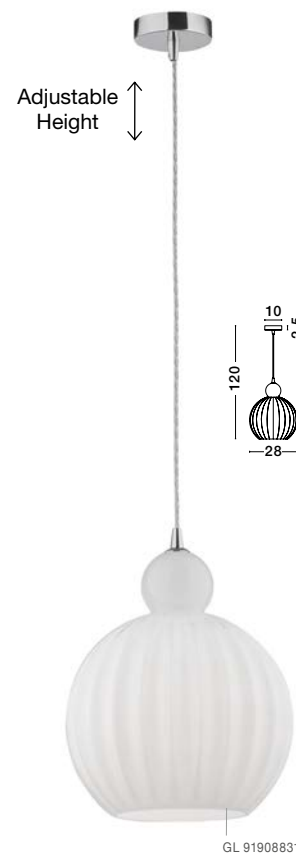

ODELL - 9190881
 Chrome Aluminium
 Opal Glass
 LED E14 1x5 Watt 230 Volt
 IP20 Bulb Excluded
 D: 15 H1: 20.4 H2: 120 cm

GL 91908811

ODELL - 9190883
 Chrome Aluminium
 Opal Glass
 LED E27 1x12 Watt 230 Volt
 IP20 Bulb Excluded
 D: 28 H1: 35.9 H2: 120 cm