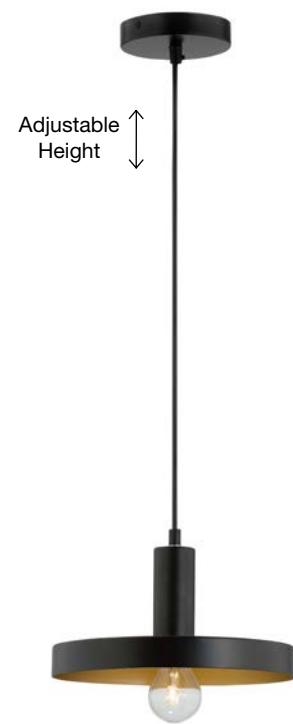

Adjustable Height ↑↓

GARNI - 9417053

Black Metal Outside
Gold Inside
Black PVC Wire
LED E27 1x12 Watt 230 Volt
IP20 Bulb Excluded
D: 25 H1: 15 H2: 120 cm