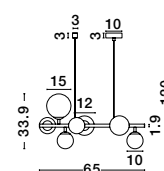

ODILLIA - 9028857
Matt Black Metal & Smoky Glass
LED G9 7x5 Watt 230 Volt
IP20 Bulb Excluded
L: 65 W: 28.9 H: 120 cm