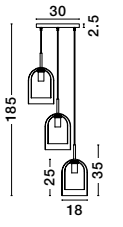

VELOR - 9236710
Double Layered Smoky Glass
Black Cord
Black Metal Base
LED E27 3x12 Watt 230 Volt
IP20 Bulb Excluded
D: 30 H: 185 cm