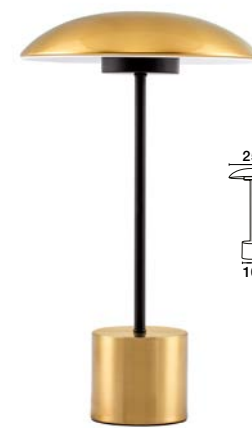

MUTANTI - 6713401
 White Metal & Natural Wood
 LED E27 1x12 Watt 230 Volt
 IP20 Bulb Excluded
 Cable Length: 180 cm
 D: 25 H: 170 cm

CORK - 9501234

Sandy Black & Gold
Aluminium
LED E27 1x12 Watt 230 Volt
IP20 Bulb Excluded
D: 25 H: 55 cm