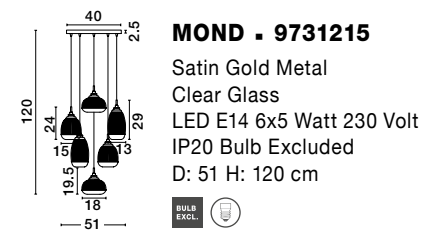

GL 90928221

BALOR - 9009248

Brass Gold Metal
 Gradient White Glass
 LED G9 4x5 Watt 230 Volt
 IP20 Bulb Excluded
 Cable Length: 190 cm
 D: 28 W: 52.8 H: 165 cm

GL 90288421

VITA - 9028842

Brass Gold Metal
 & Gradient White Glass
 LED E27 1x12 Watt 230 Volt
 IP20 Bulb Excluded
 Cable Length: 190 cm
 D: 20 H: 35.5 cm

GL 90928211

GL 90288371

VITA - 9028837
 Brass Gold Metal
 & Gradient White Glass
 LED E27 1x12 Watt 230 Volt
 IP20 Bulb Excluded
 D: 20 H: 120 cm

GL 90288361

VITA - 9028836
 Brass Gold Metal
 & Gradient White Glass
 LED E27 1x12 Watt 230 Volt
 IP20 Bulb Excluded
 D: 30 H: 120 cm

GL 90288371

VITA - 9028841
 Brass Gold Metal
 & Gradient White Glass
 LED E27 3x12 Watt 230 Volt
 IP20 Bulb Excluded
 D: 30 H: 120 cm

GL 90288401

VITA - 9028840
 Sandy Gold Metal
 & Gradient White Glass
 LED E27 1x12 Watt 230 Volt
 IP20 Bulb Excluded
 D: 20 H: 25.5 cm

GL 97382101

GL 97382121

GL 97382111

MOND - 9731214

Satin Gold Metal
Clear Glass
LED E14 3x5 Watt 230 Volt
IP20 Bulb Excluded
D: 49 H: 120 cm

GL 97382121

GL 97382101

GL 97382111