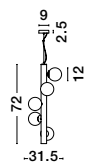

JAKLIN - 9724582

Opal Glass
Antique Brass Metal
Gold Fabric Wire
LED G9 5x5 Watt 230 Volt
IP20 Bulb Excluded
D: 31.5 H1: 72 H2: 150 cm

GL 97245821