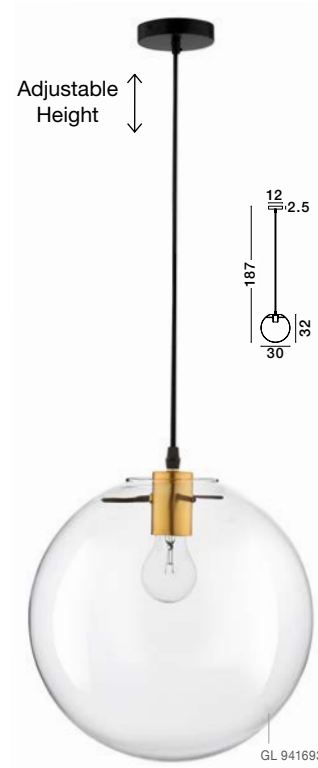

GL 91206691

HUNTER - 9120669
 Black Aluminium
 & Smoke Glass
 LED E27 1x12 Watt 230 Volt
 IP20 Bulb Excluded
 D: 35 H1: 42.5 H2: 145 cm

MIRALE - 9416925

Gold Metal
Clear Glass
& Black PVC Wire
LED E27 1x12 Watt 230 Volt
IP20 Bulb Excluded
D: 25 H1: 26 H2: 181 cm