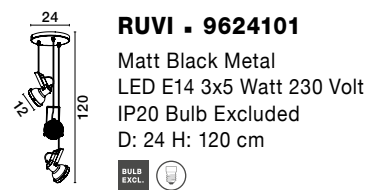

Adjustable Height

OSTERIA - 420201

Shining Black Steel Outside
Matt White Inside
Black Fabric Wire
LED E27 1x12 Watt 230 Volt
IP20 Bulb Excluded
D: 46 H: 26 H2: 115 cm

Adjustable Height

OSTERIA - 420202

Shining White Steel Outside
Matt White Inside
White Fabric Wire
LED E27 1x12 Watt 230 Volt
IP20 Bulb Excluded
D: 46 H: 26 H2: 115 cm