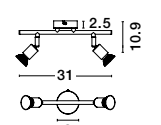

LUP - 960006
Satin Black Metal
LED GU10 2x10 Watt 230 Volt
IP20 Bulb Excluded
L: 31 W: 8 H: 10.9 cm