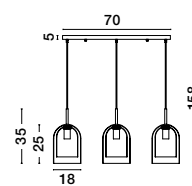

VELOR - 9236740

Double Layered Dark
Champagne Glass
Black Cord
Black Metal Base
LED E27 3x12 Watt 230 Volt
IP20 Bulb Excluded
L: 70 W: 18 H: 158 cm