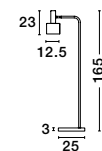

PAZ - 9426654

Gold Metal
Mint Metal Shade
White Base
LED E27 1x12 Watt 230 Volt
IP20 Bulb Excluded
Cable Length: 170 cm
D: 12.5 H: 165 cm