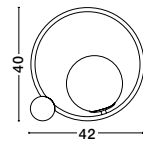

NESO - 9624094
Opal Glass
Brushed Gold
& Black Aluminium
LED E14 1x5 Watt 230 Volt
IP20 Bulb Excluded
Cable Length: 160 cm
L: 42 W: 15 H: 40 cm