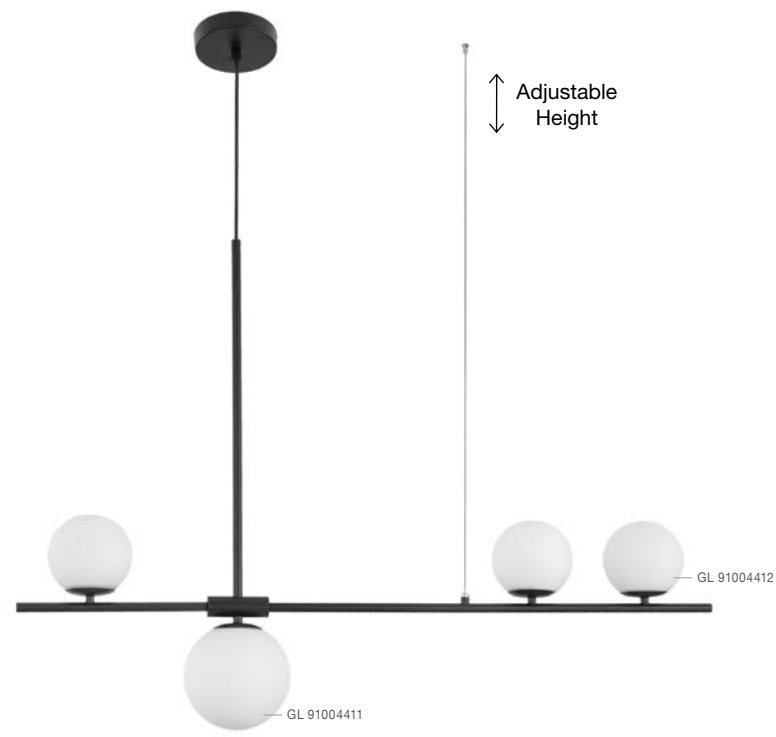

IMPERO - 9100441

White Frosted Glass
Black Metal
LED G9 4x5 Watt 230 Volt
IP20 Bulb Excluded
L: 100 W: 15 H: 120 cm