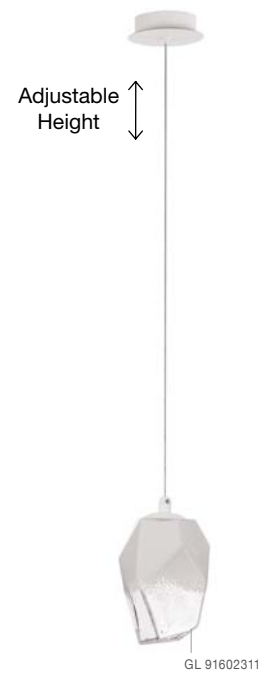

ATHENA - 9191111
Champagn Glass
Brass Metal
LED E27 1x12 Watt 230 Volt
IP20 Bulb Excluded
D: 22.5 H1: 55.4 H2: 120 cm

GL 91602311

ICE - 9160231

Gradient White Colour
Glass & White Metal
LED G9 1x5 Watt 230 Volt
IP20 Bulb Excluded
D: 12 H1: 17 H2: 180 cm