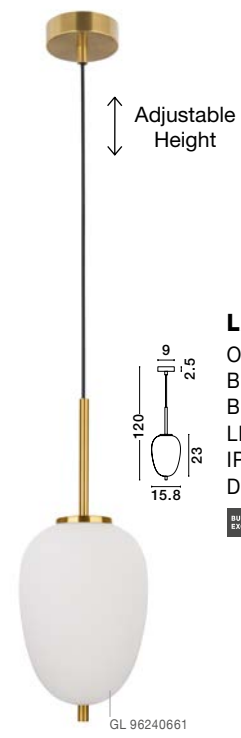

LATO - 9624063

Opal Glass
Brass Gold Metal
Black Fabric Wire
LED E27 1x12 Watt 230 Volt
IP20 Bulb Excluded
D: 27 H1: 40 H2: 120 cm

LATO - 9624064

Opal Glass
Brass Gold Metal
Black Fabric Wire
LED E14 1x5 Watt 230 Volt
IP20 Bulb Excluded
D: 18.5 H1: 17.2 H2: 120 cm

LATO - 9624065

Opal Glass
Brass Gold Metal
Black Fabric Wire
LED E14 1x5 Watt 230 Volt
IP20 Bulb Excluded
D: 16.5 H1: 20 H2: 120 cm

LATO - 9624066

Opal Glass
Brass Gold Metal
Black Fabric Wire
LED E14 1x5 Watt 230 Volt
IP20 Bulb Excluded
D: 15.8 H1: 23 H2: 120 cm