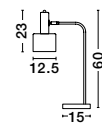

PAZ - 9426652

Gold Metal
Mint Metal Shade
White Base
LED E27 1x12 Watt 230 Volt
IP20 Bulb Excluded
Cable Length: 180 cm
D: 12.5 H: 60 cm