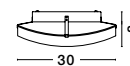

GL 6004011

ANCO - 600401
White Satinated Glass
Chrome Metal
LED E27 1x12 Watt 230 Volt
IP20 Bulb Excluded
Packing 6 pcs
D: 30 H: 8 cm

GL 6004021

ANCO - 600402
White Satinated Glass
Chrome Metal
LED E27 2x12 Watt 230 Volt
IP20 Bulb Excluded
Packing 6 pcs
D: 40 H: 9.5 cm

GL 6004031

ANCO - 600403
White Satinated Glass
Chrome Metal
LED E27 1x12 Watt 230 Volt
IP20 Bulb Excluded
Packing 6 pcs
L: 30 W: 7.5 H: 16 cm

GL 6058031

GIORNO - 605803
Alabaster Glass
Chrome Metal
LED E27 1x12 Watt 230 Volt
IP20 Bulb Excluded
Packing 12 pcs
L: 30 W: 7.5 H: 16 cm

GL 6058011

GIORNO - 605801
Alabaster Glass
Chrome Metal
LED E27 1x12 Watt 230 Volt
IP20 Bulb Excluded
Packing 5 pcs
D: 30 H: 8 cm

GL 6058021

GIORNO - 605802
Alabaster Glass
Chrome Metal
LED E27 2x12 Watt 230 Volt
IP20 Bulb Excluded
Packing 5 pcs
D: 40 H: 9.5 cm