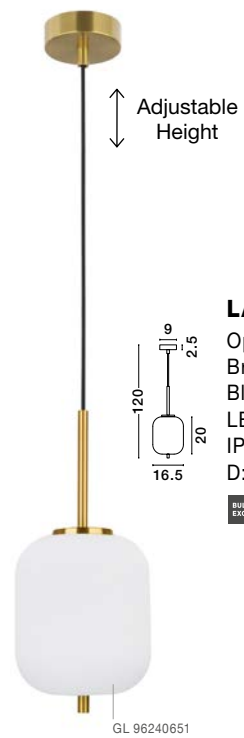

GL 91915421

GL 91915431

Adjustable Height

GL 91915431

GL 91915411

GL 91915421

GL 91915451

Adjustable Height

GL 91915411

GL 91915421

GL 91915431

LATO - 9624061

Opal Glass
Brass Gold Metal
Black Fabric Wire
LED E27 1x12 Watt 230 Volt
IP20 Bulb Excluded
D: 30 H1: 23 H2: 120 cm

LATO - 9624062

Opal Glass
Brass Gold Metal
Black Fabric Wire
LED E27 1x12 Watt 230 Volt
IP20 Bulb Excluded
D: 22 H1: 40 H2: 120 cm

LATO - 9624063

Opal Glass
Brass Gold Metal
Black Fabric Wire
LED E27 1x12 Watt 230 Volt
IP20 Bulb Excluded
D: 27 H1: 40 H2: 120 cm

LATO - 9624064

Opal Glass
Brass Gold Metal
Black Fabric Wire
LED E14 1x5 Watt 230 Volt
IP20 Bulb Excluded
D: 18.5 H1: 17.2 H2: 120 cm