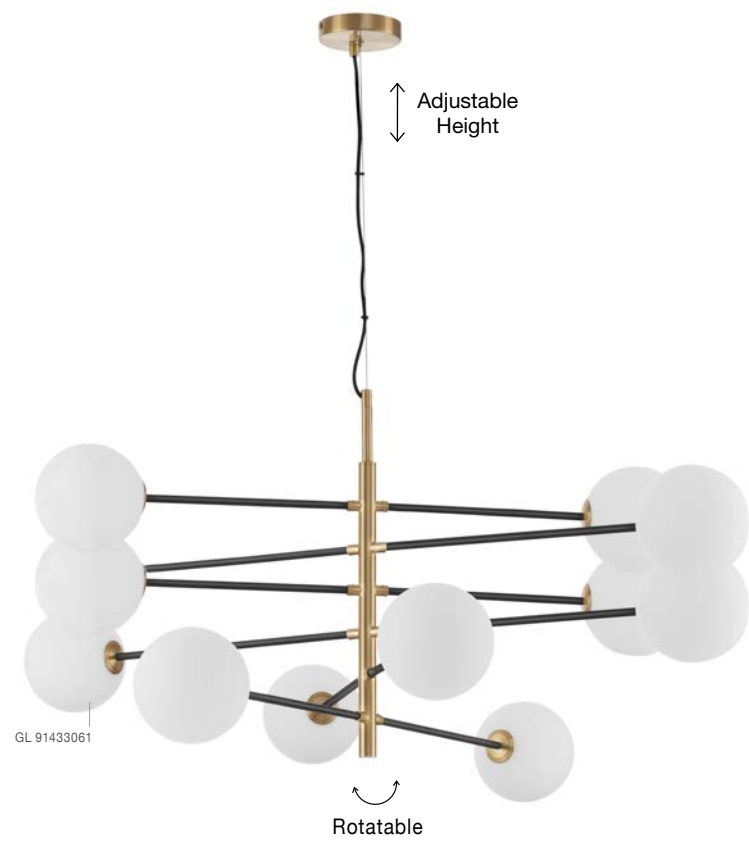

GL 91433061

GL 91853611