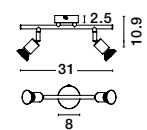

BASE - 660002

Satin Nickel Metal
LED GU10 2x10 Watt 230 Volt
IP20 Bulb Excluded
L: 31 W: 8 H: 10.9 cm