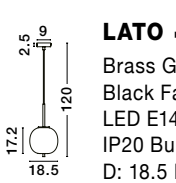

Adjustable Height

GL 96240791

LATO - 9624079

Brass Gold Metal & Smoky Glass
Black Fabric Wire
LED E27 1x12 Watt 230 Volt
IP20 Bulb Excluded
D: 30 H: 120 cm

Adjustable Height

GL 96240801

LATO - 9624080

Brass Gold Metal & Smoky Glass
Black Fabric Wire
LED E27 1x12 Watt 230 Volt
IP20 Bulb Excluded
D: 22 H: 120 cm

Adjustable Height

GL 96240811

LATO - 9624081

Brass Gold Metal & Smoky Glass
Black Fabric Wire
LED E27 1x12 Watt 230 Volt
IP20 Bulb Excluded
D: 27 H: 120 cm

Adjustable Height

GL 96240961

LATO - 9624096

Brass Gold Metal & Smoky Glass
Black Fabric Wire
LED E14 1x5 Watt 230 Volt
IP20 Bulb Excluded
D: 18.5 H: 120 cm

Adjustable Height

GL 96240971

LATO - 9624097

Brass Gold Metal & Smoky Glass
Black Fabric Wire
LED E14 1x5 Watt 230 Volt
IP20 Bulb Excluded
D: 16.5 H: 120 cm

Adjustable Height

GL 96240981

LATO - 9624098

Brass Gold Metal & Smoky Glass
Black Fabric Wire
LED E14 1x5 Watt 230 Volt
IP20 Bulb Excluded
D: 15.8 H: 120 cm