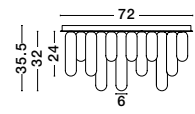

Adjustable Height

GL 97241021

VEIRO - 9724102

Chrome Glass
Black Metal
Black Fabric Wire
LED E27 1x12 Watt 230 Volt
IP20 Bulb Excluded
D: 23 H1: 22 H2: 120 cm

Adjustable Height

GL 97241411

VEIRO - 9724141

Chrome Glass
Black Metal
Black Fabric Wire
LED E27 1x12 Watt 230 Volt
IP20 Bulb Excluded
D: 30 H1: 22 H2: 120 cm