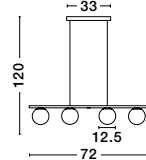

GL 99196041

JOLINE - 9919604
Sandy Black Metal & Aluminium
White Opal Glass
LED 26 Watt 240 Volt
1870Lm 3200K IP20
L: 72 W: 12.5 H: 120 cm

LED WARM WHITE DRIVER INCL.