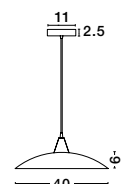

VICINO - 6302361
White Glossy Glass
Chrome Metal
LED E27 1x12 Watt 230 Volt
IP20 Bulb Excluded
Packing 5 pcs/box
D: 40 H1: 6 H2: 100 cm

GL 63023611