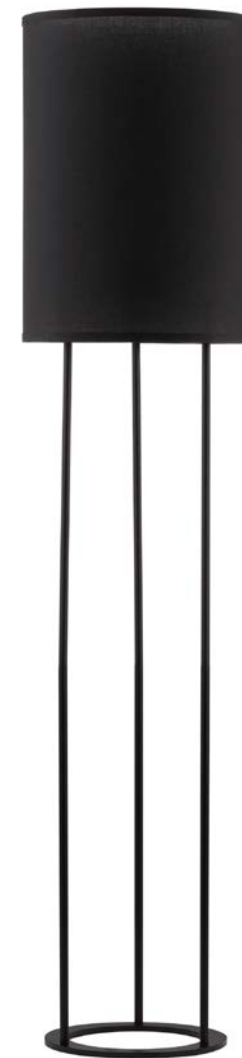

S 94016531

SAMA - 9401653

White Fabric Shade
White Aluminium Base
LED E27 1x12 Watt 230 Volt
IP20 Bulb Excluded
Cable Length: 180 cm
L: 90 H: 180 cm

S 94016521

SAMA - 9401652

Black Fabric Shade
Black Aluminium Base
LED E27 1x12 Watt 230 Volt
IP20 Bulb Excluded
Cable Length: 180 cm
L: 90 H: 180 cm

S 90433011

LEITH - 9043301

Black Fabric Shade
& Black Aluminium
LED E27 1x12 Watt 230 Volt
IP20 Bulb Excluded
Cable Length: 300 cm
D: 30 H: 135 cm

S 90501601

RETRO - 9050160

Black Fabric Shade
Black Metal
LED E27 1x12 Watt 230 Volt
IP20 Bulb Excluded
Cable Length: 200 cm
D: 44 W: 38 H: 145 cm