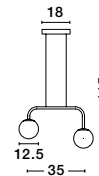

GL 99196041

JOLINE - 9919602
Sandy Black Metal & Aluminium
White Opal Glass
LED 16 Watt 240 Volt
1030Lm 3200K IP20
L: 35 W: 12.5 H: 115 cm

LED WARM WHITE DRIVER INCL.