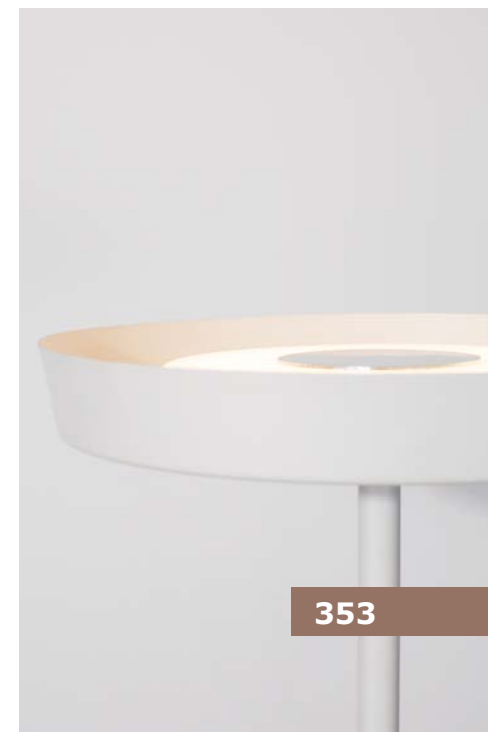

Adjustable

Adjustable

TRACCIA - 41455401

Iron & Plastic
 Black Fabric Shade
 LED E27 1x12 Watt 230 Volt
 IP20 Bulb Excluded
 Cable Length: 240 cm
 L: 195 W: 40 H: 165

TRACCIA - 41455402

Iron & Plastic
 White Fabric Shade
 LED E27 1x12 Watt 230 Volt
 IP20 Bulb Excluded
 Cable Length: 240 cm
 L: 195 W: 40 H: 165