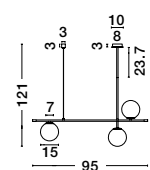

GIT - 9009295
Matt Black & Gold Metal
Opal Glass
LED G9 2x5 Watt 230 Volt
IP20 Bulb Excluded
Included Two parts Of Metal
23.7 cm Each Part
L: 95 W: 15 H: 73.5 H2: 121 cm