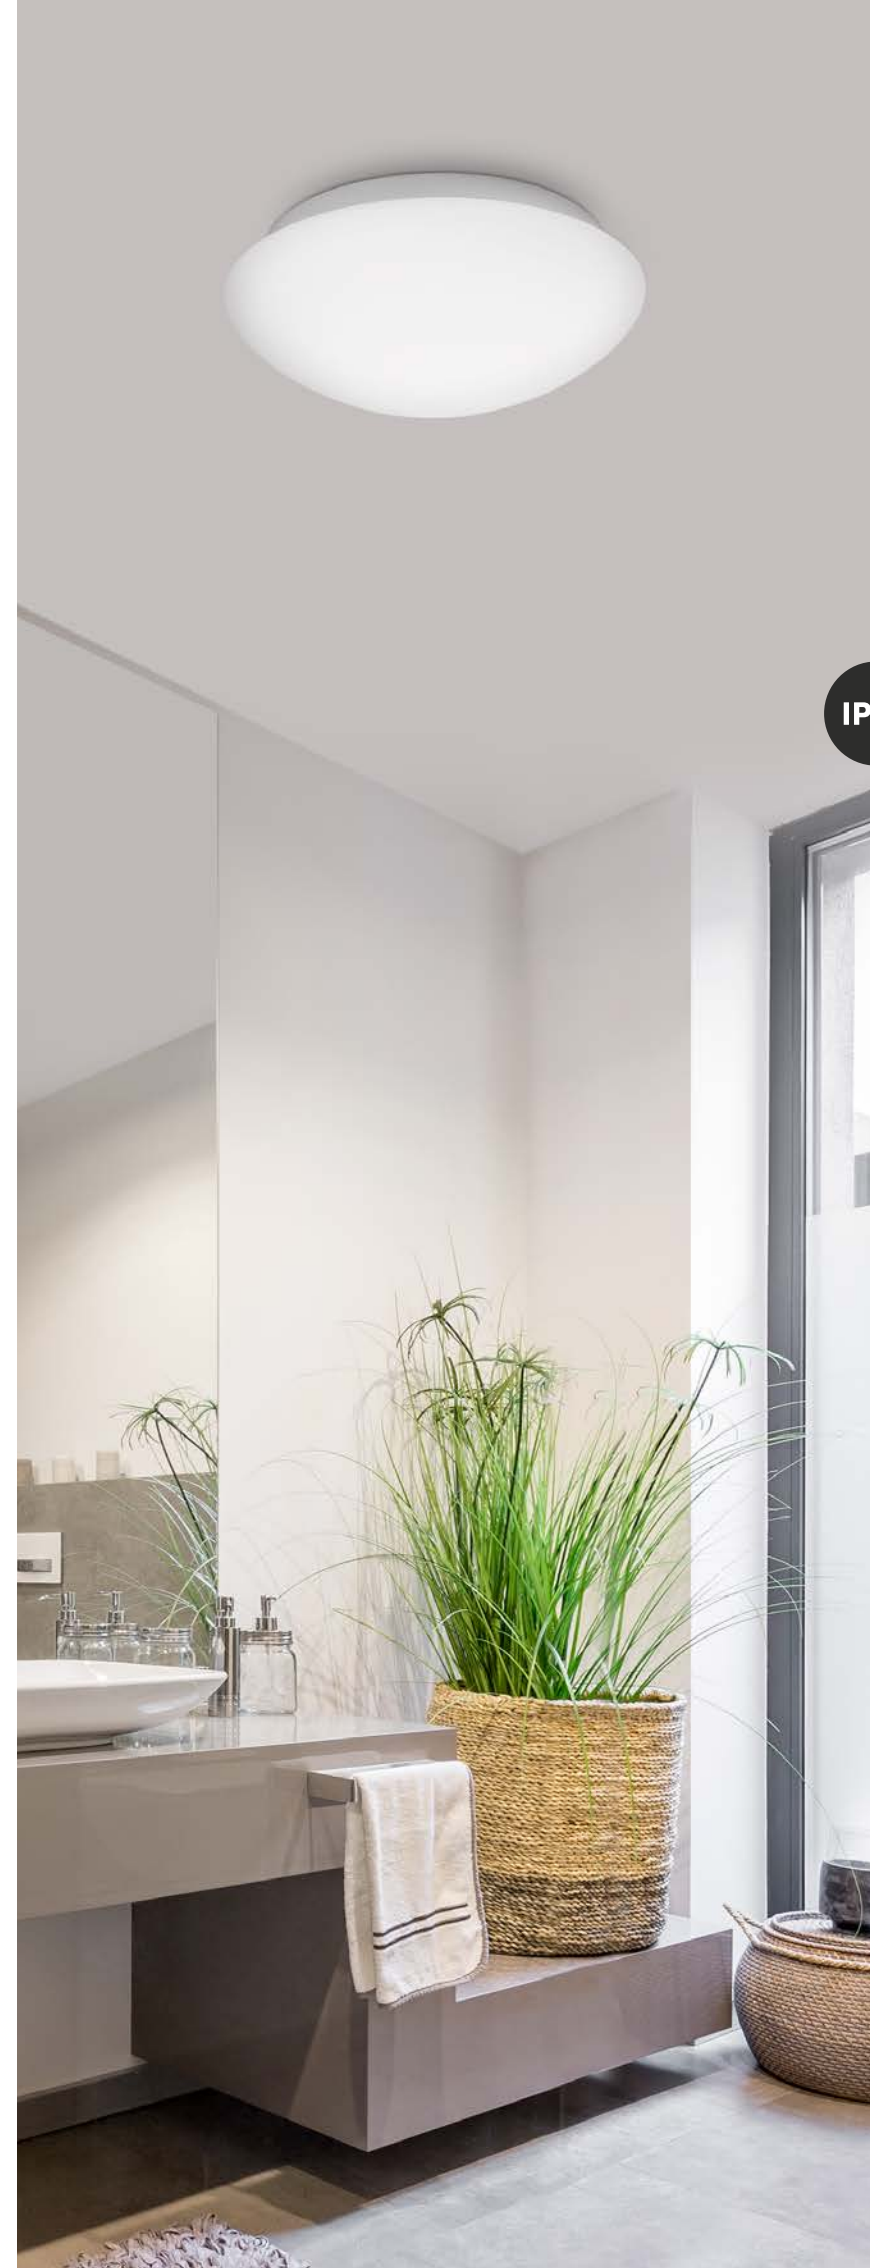

CUBE - 6110042

White Opal Glass
White Metal

LED E27 1x12 Watt 230 Volt
IP44 Bulb Excluded
L: 25 W: 25 H: 7.5 cm

IP44

GL 8324011

BREST - 832401

White Opal Glass & Metal
LED E27 1x12 Watt 230 Volt
IP44 Bulb Excluded
D: 23 H: 10.5 cm

GL 8324021

BREST - 832402

White Opal Glass & Metal
LED E27 2x12 Watt 230 Volt
IP44 Bulb Excluded
D: 30 H: 11 cm

GL 8324031

BREST - 832403

White Opal Glass & Metal
LED E27 2x12 Watt 230 Volt
IP44 Bulb Excluded
D: 38 H: 13 cm