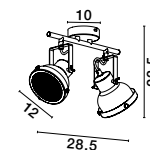

RUVI - 9624104

Matt Black Metal
LED GU10 2x10 Watt
230 Volt
IP20 Bulb Excluded
L: 28.5 W: 12 H: 23.5cm