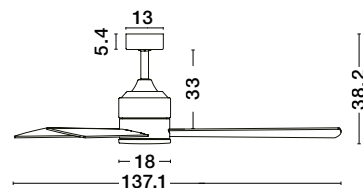

Compatible with:
9952345, 9952350, 9952355

FAN SPECIFICATIONS

Product Nm.	Body Material	Blades Material	Product Size	Speed	Length of Each Blade	Motor Type	Watt (max.)	Power Supply	Airflow (CFM)	RPM	Noise Level	Net Weight	Blade Sweep	Summer/Winter Function	Light	Remote Control	Guarantee	Class
9952345	Stainless Aluminium	Teak & Walnut Plywood	D: 137.1 cm H: 38.2 cm	6 Speed Remote	52"	DC	38W	AC220-240V	5041	205	N/A	5,1 Kg	N/A	✓	✓	✓	2 Years Light & control 10 Years motor	I
9952350	Black Aluminium	Black & Walnut Plywood	D: 137.1 cm H: 38.2 cm	6 Speed Remote	52"	DC	38W	AC220-240V	5041	205	N/A	5,1 Kg	N/A	✓	✓	✓	2 Years Light & control 10 Years motor	I
9952355	White Aluminium	White & Oak Plywood	D: 137.1 cm H: 38.2 cm	6 Speed Remote	52"	DC	38W	AC220-240V	5041	205	N/A	5,1 Kg	N/A	✓	✓	✓	2 Years Light & control 10 Years motor	I