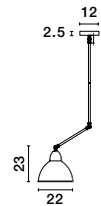

VIRGO - 9420851

Black & Brass Metal
LED E27 1x12 Watt 230 Volt
IP20 Bulb Excluded
D: 22 H: 95 cm