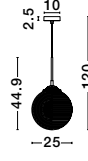

ATHENA - 9191212
Opal Glass
Brass Metal
LED E27 1x12 Watt 230 Volt
IP20 Bulb Excluded
D: 25 H: 120 cm