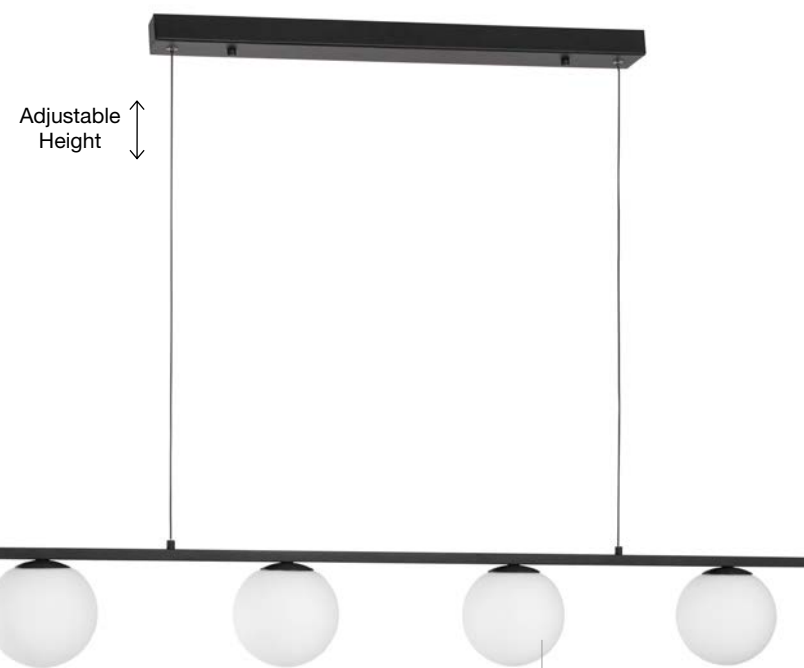

GL 99196041

JOLINE - 9919604
Sandy Black Metal & Aluminium
White Opal Glass
LED 26 Watt 240 Volt
1870Lm 3200K IP20
L: 72 W: 12.5 H: 120 cm

LED WARM WHITE DRIVER INCL.