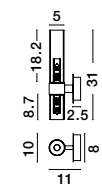

CENTURY - 9006054

Matt Black Metal
Clear & Frost Glass
LED G9 2x5 Watt 230 Volt
IP20 Bulb Excluded
D: 10 W: 11 H: 31 cm

CENTURY - 9006055

Matt Black Metal
Clear & Frost Glass
LED G9 4x5 Watt 230 Volt
IP20 Bulb Excluded
L: 17.5 W: 15 H: 46.5 cm