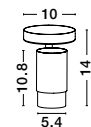

POGNO - 9111432

Sandy Black & Gold Aluminium
LED GU10 1x10 Watt 220-240 Volt
IP20 Bulb Excluded
D: 5.4 H: 14 cm