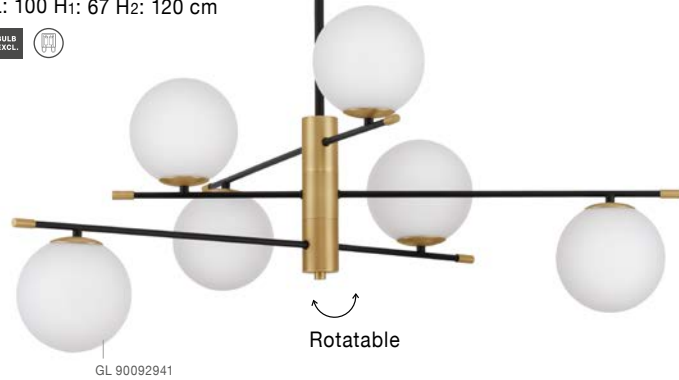

Adjustable Height

GL 9009261

GIT - 9009294
 Matt Black & Gold Metal
 Opal Glass
 LED G9 3x5 Watt 230 Volt
 IP20 Bulb Excluded
 D: 33 H: 120 cm

Adjustable Height

GL 90092941

GL 90092941

GIT - 9009297
 Matt Black & Gold Metal
 Opal Glass
 LED G9 2x5 Watt 230 Volt
 IP20 Bulb Excluded
 L: 44 W: 17.3 H: 42.2 cm

ALSO YOU CAN DO

Two Options Of Height
 67 - 120 cm

GIT - 9009296
 Matt Black & Gold Metal
 Opal Glass
 LED G9 6x5 Watt 230 Volt
 IP20 Bulb Excluded
 Included Two parts Of Metal
 42 cm Each Part
 L: 100 H1: 67 H2: 120 cm

Rotatable

GL 90092941

Two Options Of Height
 73.5 - 121 cm

GL 90092941

GIT - 9009295
 Matt Black & Gold Metal
 Opal Glass
 LED G9 2x5 Watt 230 Volt
 IP20 Bulb Excluded
 Included Two parts Of Metal
 23.7 cm Each Part
 L: 95 W: 15 H: 73.5 H2: 121 cm