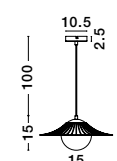

FLY - 9620126

Matt Black Metal
& Opal Glass
LED E27 1x12 Watt 230 Volt
IP20 Bulb Excluded
D: 36 H: 115 cm