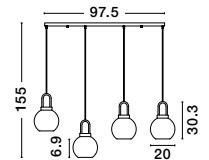

IRVINE - 9241180

Clear Glass
Black Cord
Brass Gold Metal
LED E27 4x12 Watt 230 Volt
IP20 Bulb Excluded
L: 97.5 H1: 30.3 H2: 155 cm