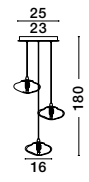

KING - 9006048
Brass Gold Metal
Blown Clear Glass
LED G9 3x5 Watt 230 Volt
IP20 Bulb Excluded
D: 25 H: 180 cm