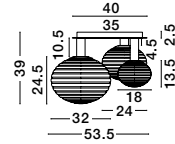

GL 90288473