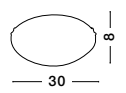

SHELL - 702202

White & Clear
Structured Glass
Chrome Metal
LED E27 2x12 Watt 230 Volt
IP20 Bulb Excluded
D: 30 H: 8 cm

GL 7022011