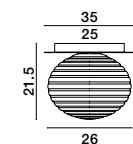

GL 90288473

GL 90288472

GL 90288471

ALLEN - 9028848
 Matt Gold Metal
 & Milky White Structured Glass
 LED E14 1x5 Watt
 LED E27 2x12 Watt 230 Volt
 IP20 Bulb Excluded
 L: 53.5 W: 48 H: 39 cm

GL 90288461

ALLEN - 9028846
 Matt Gold Metal
 & Milky White Structured Glass
 LED E27 1x12 Watt 230 Volt
 IP20 Bulb Excluded
 D: 26 H: 21.5 cm