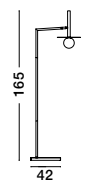

PIELO - 9043314

Brass Gold Metal
Opal Glass
LED G9 1x5 Watt 230 Volt
IP20 Class II
Bulb Excluded
D: 42 H: 165 cm