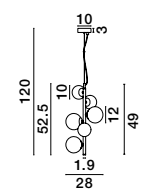

Adjustable Height

ODILLIA - 9028860

Opal Glass & Matt Gold Metal
LED G9 6x5 Watt 230 Volt
IP20 Bulb Excluded
L: 28 W: 23.2 H: 120 cm

Adjustable Height

ODILLIA - 9028858

Opal Glass & Matt Gold Metal
LED G9 7x5 Watt 230 Volt
IP20 Bulb Excluded
L: 65 W: 28.9 H: 120 cm