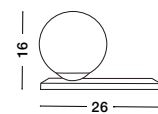

JULIET . 9012922

Opal Glass
Brass Metal Base
LED E14 1x5 Watt 230 Volt
IP20 Bulb Excluded
L: 26 W: 10 H: 16 cm