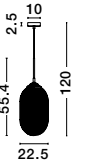

ATHENA - 9191211
Champagne Glass
Brass Metal
LED E27 1x12 Watt 230 Volt
IP20 Bulb Excluded
D: 25 H: 120 cm