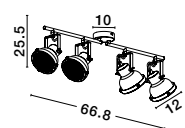

RUVI - 9624106

Matt Black Metal
LED GU10 4x10 Watt
230 Volt
IP20 Bulb Excluded
L: 66.8 W: 12 H: 25.5 cm