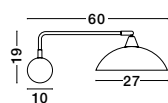

Adjustable Height ↑↓

CHIOTO - 540601

Matt Black Steel Outside
Shiny White Steel Inside
Black Fabric Wire
LED E27 1x12 Watt 230 Volt
IP20 Bulb Excluded
D: 60 H1: 4 H2: 120 cm

MIRBA - 9035979
 Sandy Black Metal Outside
 Gold Metal Inside
 LED E27 1x12 Watt 230 Volt
 IP20 Bulb Excluded
 L: 27 W: 60 H: 19 cm