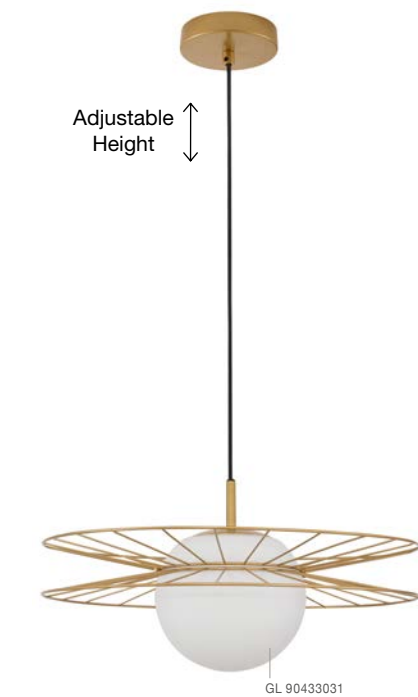

JULIET . 9012922

Opal Glass
Brass Metal Base
LED E14 1x5 Watt 230 Volt
IP20 Bulb Excluded
L: 26 W: 10 H: 16 cm

GRUS . 9191252

Matt Black Metal
Opal Glass
LED E27 1x12 Watt 230 Volt
IP20 Bulb Excluded
D: 25 H1: 56 H2: 120 cm