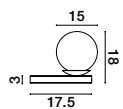

GL 90501671

BESON - 9050167
Grey Marble Base
Opal Glass
LED E14 1x5 Watt 230 Volt
IP20 Bulb Excluded
Cable Length: 150 cm
D: 15 W: 17.5 H: 18 cm