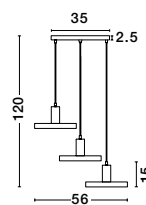

GARNI - 9417051

Black Metal Outside
& Gold Inside
Black PVC Wire
LED E27 3x12 Watt 230 Volt
IP20 Bulb Excluded
D: 56 H: 120 cm