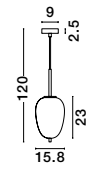

LATO - 9624076

Black Metal & Opal Glass
Black Fabric Wire
LED E14 1x5 Watt 230 Volt
IP20 Bulb Excluded
D: 15.8 H: 120 cm