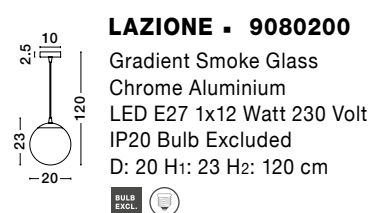

LAZIONE - 9080200
Gradient Smoke Glass
Chrome Aluminium
LED E27 1x12 Watt 230 Volt
IP20 Bulb Excluded
D: 20 H1: 23 H2: 120 cm