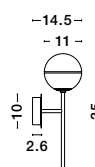

CANTONA - 9960617

Milky White Glass
Brass Gold
LED G9 1x5 Watt 230 Volt
IP20 Bulb Excluded
L: 14.5 W: 11 H: 35 cm