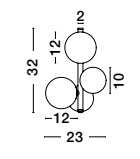

ODILLIA - 9028862

Opal Glass & Matt Gold Metal
LED G9 3x5 Watt 230 Volt
IP20 Bulb Excluded
L: 23 W: 19 H: 32 cm