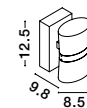

SABIA - 9122321

Chrome Aluminium & Acrylic
LED 10 Watt 230 Volt
1026Lm 3000K IP44
L: 8.5 W: 9.8 H: 12.5 cm