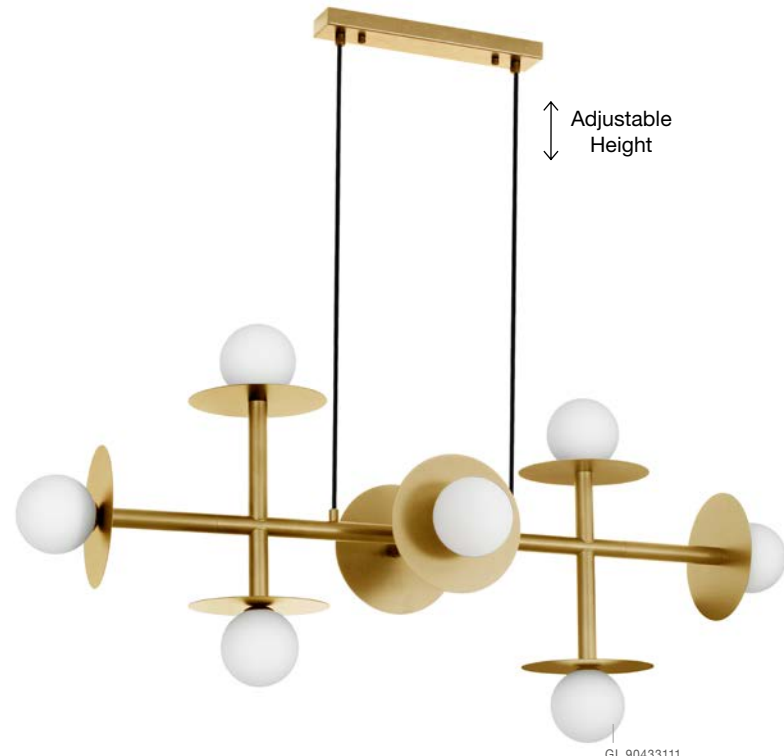

VITTON - 8279603
 Brass Metal
 White Glossy Glass
 LED E14 1x5 Watt 230 Volt
 IP20 Bulb Excluded
 D: 21 W: 18 H: 22 cm

MAKE YOUR OWN COMBINATION

VITTON - 8279602
 Brass Metal
 White Glossy Glass
 Brass Fabric Cable
 LED E14 3x5 Watt 230 Volt
 IP20 Bulb Excluded
 L: 122 W: 15 H: 180 cm

GL 82796021

GL 90433111

PIELO - 9043311
 Brass Gold Metal
 Opal Glass
 LED G9 1x5 Watt 230 Volt
 IP20 Bulb Excluded
 D: 22 H: 55 H2: 150 cm

GL 90433111

PIELO - 9043312
 Brass Gold Metal
 Opal Glass
 LED G9 8x5 Watt 230 Volt
 IP20 Bulb Excluded
 L: 109 W: 41 H: 57 H2: 135 cm