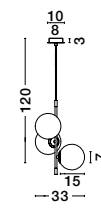

GIT - 9009294
Matt Black & Gold Metal
Opal Glass
LED G9 3x5 Watt 230 Volt
IP20 Bulb Excluded
D: 33 H: 120 cm

Adjustable Height

GL 90092941

GL 90092941

GIT - 9009297
Matt Black & Gold Metal
Opal Glass
LED G9 2x5 Watt 230 Volt
IP20 Bulb Excluded
L: 44 W: 17.3 H: 42.2 cm

ALSO YOU CAN DO

Two Options Of Height
67 - 120 cm

GIT - 9009296
Matt Black & Gold Metal
Opal Glass
LED G9 6x5 Watt 230 Volt
IP20 Bulb Excluded
Included Two parts Of Metal
42 cm Each Part
L: 100 H1: 67 H2: 120 cm

Rotatable

GL 90092941

Two Options Of Height
73.5 - 121 cm

GL 90092941

GIT - 9009295
Matt Black & Gold Metal
Opal Glass
LED G9 2x5 Watt 230 Volt
IP20 Bulb Excluded
Included Two parts Of Metal
23.7 cm Each Part
L: 95 W: 15 H: 73.5 H2: 121 cm