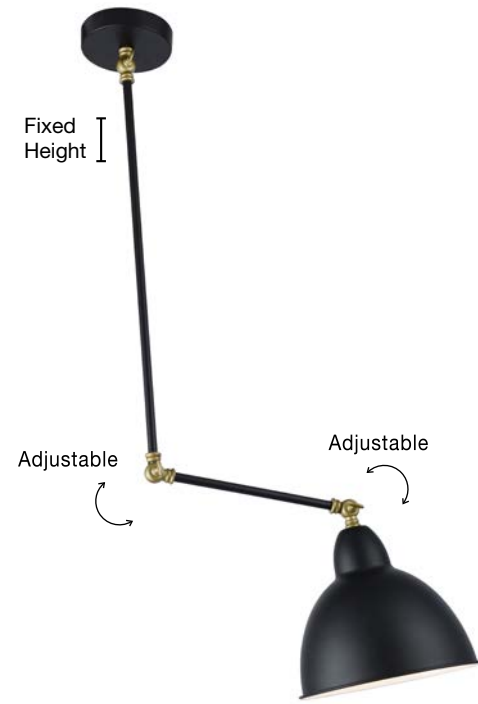

POWER SUPPLY

Adjustable

VIRGO - 9420850

Black & Brass Metal
LED E27 1x12 Watt 230 Volt
IP20 Bulb Excluded
D: 16 W: 27 H: 44 cm

Fixed Height

Adjustable

Adjustable

VIRGO - 9420851