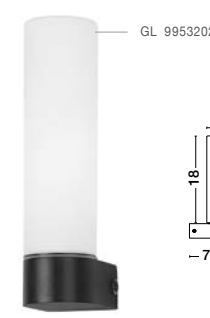

BULB EXCL.

CORB - 9953203
 Sandy Black Aluminium & Opal Glass
 LED E14 1x5 Watt 230 Volt
 IP44 Bulb Excluded
 L: 5 W: 7.5 H: 21.5 cm

BULB EXCL.

POLO - 6310542
 White Opal Glass
 Chrome Aluminium
 LED E14 1x5 Watt 230 Volt
 Bulb Excluded IP44
 L: 5 W: 7.5 H: 21.5 cm