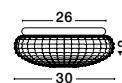

GL 97382541

CLAM - 9738254
Smoke Chrome Glass
White Metal
LED E27 2x12 Watt 230 Volt
IP44 Bulb Excluded
D: 30 H: 12 cm

GL 97382551

CLAM - 9738255
Clear Glass
White Metal
LED E27 2x12 Watt 230 Volt
IP44 Bulb Excluded
D: 30 H: 12 cm