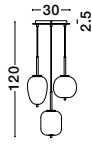

LATO - 9624068

Opal Glass
Brass Gold Metal
Black Fabric Wire
LED E14 3x5 Watt 230 Volt
IP20 Bulb Excluded
D: 30 H: 120 cm

96240851