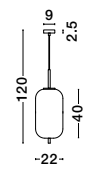

LATO - 9624072

Black Metal & Opal Glass
Black Fabric Wire
LED E27 1x12 Watt 230 Volt
IP20 Bulb Excluded
D: 22 H: 120 cm