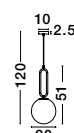

GRUS . 9191201

Brass Metal
Opal Glass
LED E27 1x12 Watt 230 Volt
IP20 Bulb Excluded
D: 20 H1: 51 H2: 120 cm