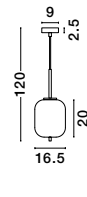

LATO - 9624065

Opal Glass
Brass Gold Metal
Black Fabric Wire
LED E14 1x5 Watt 230 Volt
IP20 Bulb Excluded
D: 16.5 H1: 20 H2: 120 cm