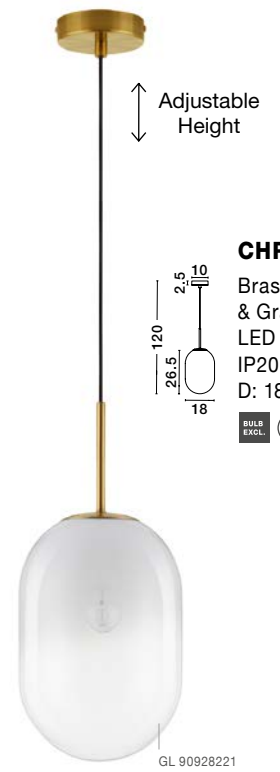

CHRYSI - 9092821
Brass Gold Metal & Gradient White Glass
LED G9 1x5 Watt 230 Volt
IP20 Bulb Excluded
D: 12 H: 120 cm

CHRYSI - 9092822
Brass Gold Metal & Gradient White Glass
LED E14 1x5 Watt 230 Volt
IP20 Bulb Excluded
D: 18 H: 120 cm

GL 90928221