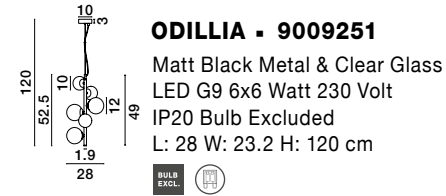

GL 96240852

LATO - 9624086

Brass Gold Metal
& Opal Glass
LED E14 1x5 Watt 230 Volt
IP20 Bulb Excluded
Cable Length: 160 cm
D: 16.5 H: 25 cm

GL 96240853

LATO - 9624088

Brass Gold Metal
& Opal Glass
LED E14 1x5 Watt 230 Volt
IP20 Bulb Excluded
Cable Length: 160 cm
D: 15.8 H: 28 cm

ODILLIA - 9028861
Matt Black Metal & Smoky Glass
LED G9 3x5 Watt 230 Volt
IP20 Bulb Excluded
L: 23 W: 19 H: 32 cm

ALSO YOU CAN DO

ODILLIA - 9009249

Matt Black Metal & Clear Glass
LED G9 11x6 Watt 230 Volt
IP20 Bulb Excluded
Two Ways Of Mounting
D: 65 H: 120 cm