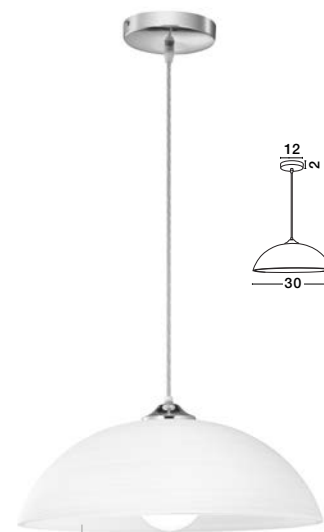

VINCA - 600821
Chrome Metal
White Wipe Technique Glass
LED E27 1x12 Watt 230 Volt
IP20 Bulb Excluded
D: 30 H1: 13 H2: 100 cm

GL 6008211