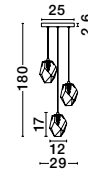

GL 91602311

ICE - 9160231

Gradient White Colour
Glass & White Metal
LED G9 1x5 Watt 230 Volt
IP20 Bulb Excluded
D: 12 H1: 17 H2: 180 cm

GL 91602311

ICE - 9160233

Gradient White Colour
Glass & White Metal
LED G9 3x5 Watt 230 Volt
IP20 Bulb Excluded
D: 29 H: 180 cm