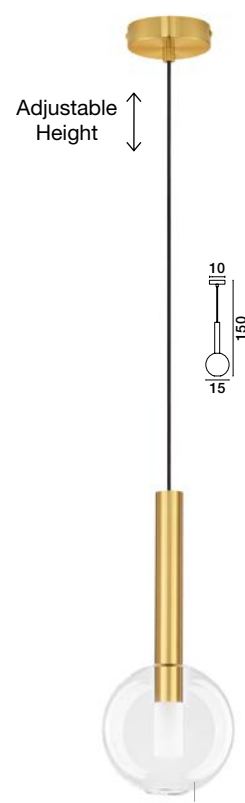

GL 92366001

GL 90288291

AMELIA - 9028829
 Sandy Gold Metal & Clear Glass
 LED G9 1x5 Watt 230 Volt
 IP20 Bulb Excluded
 D: 24 H: 191 cm

GL 90288301

AMELIA - 9028830
 Sandy Gold Metal & Clear Glass
 LED G9 1x5 Watt 230 Volt
 IP20 Bulb Excluded
 D: 20 H: 191 cm

GL 90288311

AMELIA - 9028831
 Sandy Gold Metal & Clear Glass
 LED G9 1x5 Watt 230 Volt
 IP20 Bulb Excluded
 D: 20 H: 191 cm

GL 90288321

AMELIA - 9028832
 Sandy Gold Metal & Clear Glass
 LED G9 1x5 Watt 230 Volt
 IP20 Bulb Excluded
 D: 15 H: 150 cm