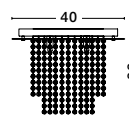

FONTANA - 9361081

Golden Leaf Metal
K9 Crystal
LED G9 5x5 Watt 230 Volt
IP20 Bulb Excluded
D: 40 H: 32 cm