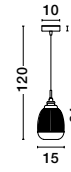

MOND - 9738210

Satin Gold Metal
Clear Glass
LED E14 1x5 Watt 230 Volt
IP20 Bulb Excluded
D: 15 H1: 24 H2: 120 cm