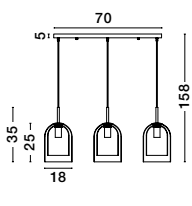

VELOR - 9236720
Double Layered Smoky Glass
Black Cord
Black Metal Base
LED E27 3x12 Watt 230 Volt
IP20 Bulb Excluded
L: 70 W: 18 H: 158 cm