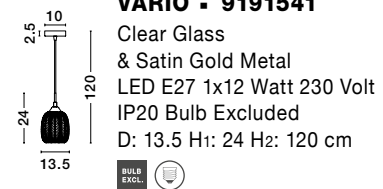

Adjustable Height

GL 91915411

GL 91915421

GL 91915431