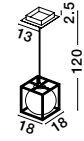

JULIET . 9206401

Brass & Black Metal
White Opal Glass
LED E14 1x5 Watt 230 Volt
IP20 Bulb Excluded
L: 18 W: 18 H: 120 cm