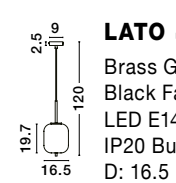

Adjustable Height

GL 96240791

LATO - 9624079

Brass Gold Metal & Smoky Glass
Black Fabric Wire
LED E27 1x12 Watt 230 Volt
IP20 Bulb Excluded
D: 30 H: 120 cm

Adjustable Height

GL 96240801

LATO - 9624080

Brass Gold Metal & Smoky Glass
Black Fabric Wire
LED E27 1x12 Watt 230 Volt
IP20 Bulb Excluded
D: 22 H: 120 cm

Adjustable Height

GL 96240811

LATO - 9624081

Brass Gold Metal & Smoky Glass
Black Fabric Wire
LED E27 1x12 Watt 230 Volt
IP20 Bulb Excluded
D: 27 H: 120 cm

Adjustable Height

GL 96240961

LATO - 9624096

Brass Gold Metal & Smoky Glass
Black Fabric Wire
LED E14 1x5 Watt 230 Volt
IP20 Bulb Excluded
D: 18.5 H: 120 cm

Adjustable Height

GL 96240971

LATO - 9624097

Brass Gold Metal & Smoky Glass
Black Fabric Wire
LED E14 1x5 Watt 230 Volt
IP20 Bulb Excluded
D: 16.5 H: 120 cm

Adjustable Height

GL 96240981

LATO - 9624098

Brass Gold Metal & Smoky Glass
Black Fabric Wire
LED E14 1x5 Watt 230 Volt
IP20 Bulb Excluded
D: 15.8 H: 120 cm