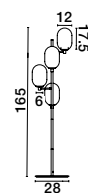

BALOR - 9009248

Brass Gold Metal
Gradient White Glass
LED G9 4x5 Watt 230 Volt
IP20 Bulb Excluded
Cable Length: 190 cm
D: 28 W: 52.8 H: 165 cm