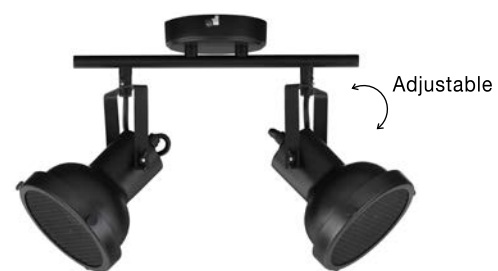

RUVI - 9624104

Matt Black Metal
LED GU10 2x10 Watt
230 Volt
IP20 Bulb Excluded
L: 28.5 W: 12 H: 23.5cm