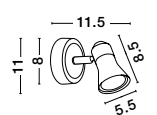

GALERIA - 663001

Satin Nickel
Chrome Aluminium
LED GU10 1x10 Watt 230 Volt
IP20 Bulb Excluded
D: 8 W: 11.5 H: 11 cm