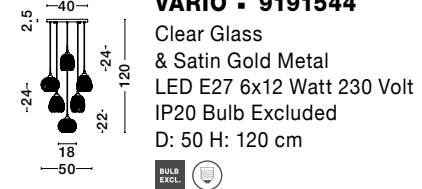

GL 91915451