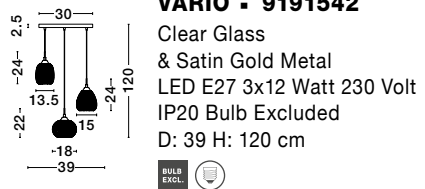

Adjustable Height

GL 91915431

GL 91915411

GL 91915421