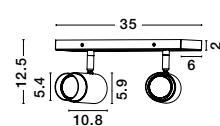

POGNO - 9111434

Sandy Black & Gold Aluminium
LED GU10 2x10 Watt 220-240 Volt
IP20 Bulb Excluded
L: 35 W: 6 H: 14 cm