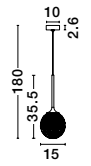

MIRANO - 9160211

Clear Structured Glass
& Brass Gold Steel
LED G9 1x5 Watt 230 Volt
IP20 Bulb Excluded
D: 15 H: 35.5 H2: 180 cm