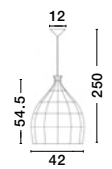

DESTIN - 9586702
Gray Rattan
Black Fabric Wire & Base
LED E27 1x12 Watt 230 Volt
IP20 Bulb Excluded
D: 42 H1: 54.5 H2: 250 cm