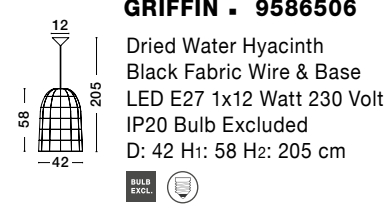

GRIFFIN - 9586506

Dried Water Hyacinth
Black Fabric Wire & Base
LED E27 1x12 Watt 230 Volt
IP20 Bulb Excluded
D: 42 H1: 58 H2: 205 cm