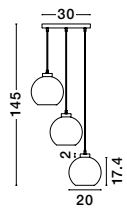

PALMER - 9241140
Smoky Glass
Black Cord
Black Metal Base
LED E27 3x12 Watt 230 Volt
IP20 Bulb Excluded
D: 30 H: 145 cm