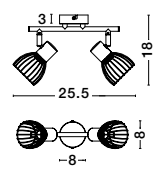

FIUMICINO - 770011
Matt Black Metal
LED E14 2x5 Watt 230 Volt
IP20 Bulb excluded
L: 25.5 W: 8 H: 18 cm