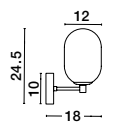

BALOR - 9009247

Brass Gold Metal
Gradient White Glass
LED G9 1x5 Watt 230 Volt
IP20 Bulb Excluded
L: 12 W: 18 H: 24.5 cm