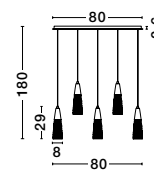

KOVAC - 9160195
Brass Gold Metal
& Clear Structured Glass
LED G9 5x5 Watt 230 Volt
IP20 Bulb Excluded
L: 80 W: 10 H: 180 cm