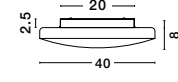

IVI - 6100523

White Opal Glass
White Metal

LED E27 2x12 Watt 230 Volt
IP44 Bulb Excluded
D: 40 H: 8 cm