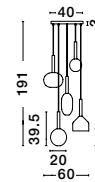

AMELIA - 9028835
Sandy Gold Metal
& Clear Glass
LED G9 5x5 Watt 230 Volt
IP20 Bulb Excluded
D: 60 H: 191 cm