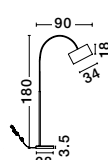

SAMA - 9401652

Black Fabric Shade
Black Aluminium Base
LED E27 1x12 Watt 230 Volt
IP20 Bulb Excluded
Cable Length: 180 cm
L: 90 H: 180 cm