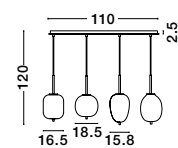

Adjustable Height

GL 96240971

LATO - 9624097

Brass Gold Metal & Smoky Glass
Black Fabric Wire
LED E14 1x5 Watt 230 Volt
IP20 Bulb Excluded
D: 16.5 H: 120 cm

Adjustable Height

GL 96240981

LATO - 9624098

Brass Gold Metal & Smoky Glass
Black Fabric Wire
LED E14 1x5 Watt 230 Volt
IP20 Bulb Excluded
D: 15.8 H: 120 cm