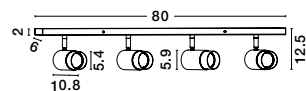

Rotating & Adjustable

POGNO - 9111435

Sandy Black & Gold Aluminium
LED GU10 3x10 Watt IP20
220-240 Volt Bulb Excluded
L: 60 W: 6 H: 14 cm

Rotating & Adjustable

POGNO - 9111436

Sandy Black & Gold Aluminium
LED GU10 4x10 Watt 220-240 Volt
IP20 Bulb Excluded
L: 80 W: 6 H: 14 cm