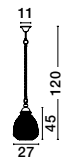

TOULON - 8381441

Clear Glass
Dark Brown Base & Chain
LED E27 1x12 Watt 230 Volt
IP20 Bulb Excluded
D: 27 H: 45 H2: 120 cm