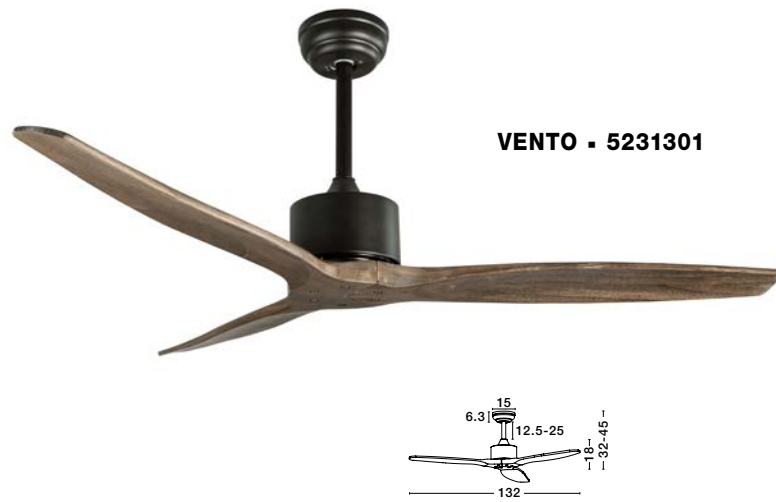

FAN SPECIFICATIONS

Product Nm.	Body Material	Blades Material	Product Size	Speed	Length of Each Blade	Motor Type	Watt (max.)	Power Supply	Airflow (CFM)	RPM	Noise Level	Weight	Blade Sweep	Summer/Winter Function	Light	Remote Control	Guarantee	Class
5231301	Steel Matt Black	Walnut Wood	D: 132 H: 32-45 cm	5 Speed Remote	66 cm	DC	26W	AC110-240V	4000	200	< 30 dB	4.8 Kg	52"	✓	X	✓	5 Years	I
5267611	Matt Black Steel & Glass	ABS Wood Finish	D: 132 H: 45-58 cm	5 Speed Remote	74 cm	DC	55W	AC220-240V	4000	190	< 30 dB	8.2 Kg	52"	✓	✓	✓	5 Years	I

LIGHT SPECIFICATIONS

Product Nm.	LED Watt	Motor DC Watt	Lumen	Volt	LED Chip	Beam Angle	Kelvin	Protection	Driver Included
5231301	18W	26W	650Lm	220V	Edison	160°	3000K	IP20	✓
5267611	18W	37W	650Lm	220V	Edison	160°	3000K	IP20	✓

WALL PANEL - 9953200

Wall Panel
L: 10 W: 10 H: 5.5 cm