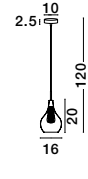

FILO - 1500202811

Chrome Aluminium
Clear Glass & Gold Frame
LED G9 1x5 Watt 230 Volt
IP20 Bulb Excluded
D: 16 H1: 20 H2: 120 cm