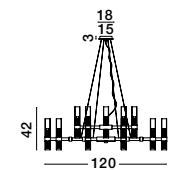

CENTURY - 9006053

Matt Black Metal
Clear & Frost Glass
LED G9 30x5 Watt 230 Volt
IP20 Bulb Excluded
D: 120 H1: 42 H2: 210 cm