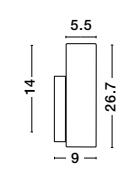

BLAS - 9953201
Sandy Black Aluminium & Opal Glass
LED E14 1x5 Watt 230 Volt
IP44 Bulb Excluded
L: 5.5 W: 9 H: 14 Hz: 26.7 cm

BULB EXCL.