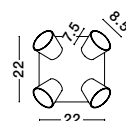

BIAGIO - 9155363

Sandy White Metal
LED 4x6 Watt 230 Volt
1240Lm 3000K IP20
L: 22 W: 22 H: 16 cm