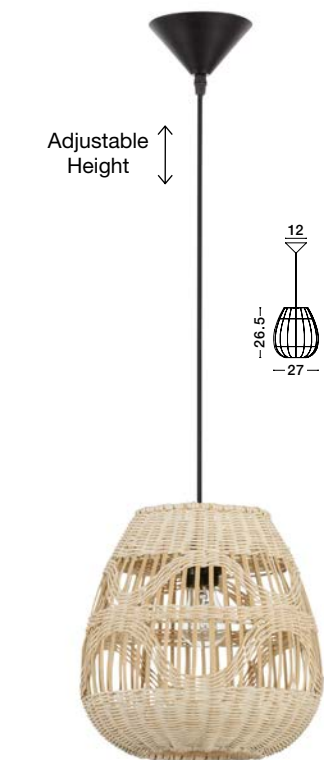

Adjustable Height

MARLO - 9586504
Natural Rattan
Black Fabric Wire & Base
LED E27 1x12 Watt 230 Volt
IP20 Bulb Excluded
D: 46 H1: 46 H2: 200 cm

Adjustable Height

MARLO - 9586501
Natural Rattan
Black Fabric Wire & Base
LED E27 1x12 Watt 230 Volt
IP20 Bulb Excluded
D: 30 H1: 35 H2: 185 cm