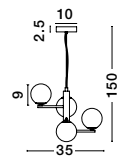

AGRIGENTO - 1700306002

Opal Glass
Antique Brass Metal
LED G9 4x5 Watt 230 Volt
IP20 Bulb Excluded
D: 35 H: 150 cm