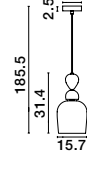

MURANO - 9009234

Sandy Gold Metal
Glossy Dark Green, Blue Grey
& Pink Glass
LED E14 1x5 Watt 230 Volt
IP20 Bulb Excluded
D: 15.7 H1: 31.4 H2: 185.5 cm