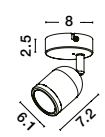

ORSON - 9555813
Sandy Black Metal
LED GU10 1x10 Watt 230 Volt
IP44 Bulb Excluded
D: 6.1 W: 9.7 H: 7.2 cm