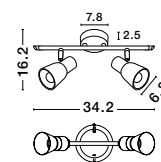

PUBLICO - 667002

Opal Glass
Satin Nickel Metal
LED E14 2x5 Watt 230 Volt
IP20 Bulb Excluded
L: 34.2 W: 7.8 H: 16.2 cm