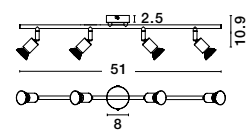

BASE - 660004

Satin Nickel Metal
LED GU10 4x10 Watt 230 Volt
IP20 Bulb Excluded
L: 51 W: 8 H: 10.9 cm