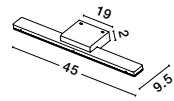

NYX - 9136172
Dark Grey Aluminium
& Acrylic
LED 12 Watt 100-240 Volt
1802Lm 3000K IP44
L: 45 W: 9.5 H: 3 cm