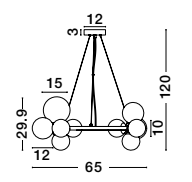

Adjustable Height

ODILLIA - 9028860

Opal Glass & Matt Gold Metal
LED G9 6x5 Watt 230 Volt
IP20 Bulb Excluded
L: 28 W: 23.2 H: 120 cm

Adjustable Height

ODILLIA - 9028858

Opal Glass & Matt Gold Metal
LED G9 7x5 Watt 230 Volt
IP20 Bulb Excluded
L: 65 W: 28.9 H: 120 cm