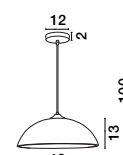

VINCA - 600822
Chrome Metal
White Wipe Technique Glass
LED E27 1x12 Watt 230 Volt
IP20 Bulb Excluded
D: 40 H1: 13 H2: 100 cm

GL 6008221