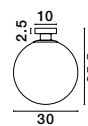

VITA - 9028839
Brass Gold Metal
& Gradient White Glass
LED E27 1x12 Watt 230 Volt
IP20 Bulb Excluded
D: 30 H: 35.5 cm