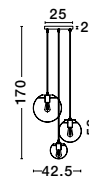

MIRALE - 9416933

Clear Glass & Gold Metal
Black PVC Wire
LED E27 3x12 Watt 230 Volt
IP20 Bulb Excluded
D: 42.5 H1: 59 H2: 170 cm