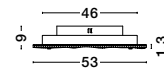

WING - 9624222

White Metal & Glass
LED 40 Watt 230 Volt
2400Lm 3000K IP20
D: 53 H: 9 cm