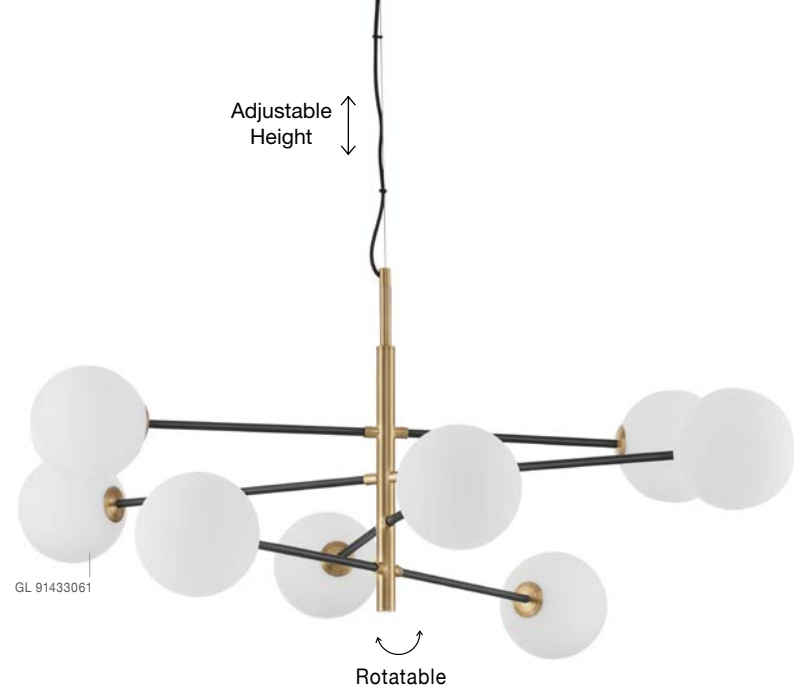

VITRA - 9143308
Satin Gold & Black Metal
White Opal Glass
LED G9 8x5 Watt 220 Volt
IP20 Bulb Excluded
L: 120 W: 103 H1: 45 H2: 145 cm