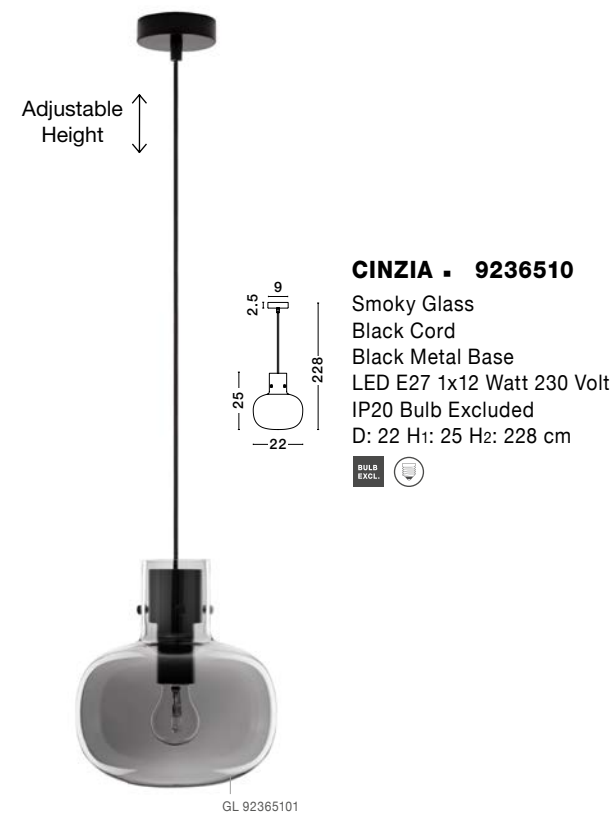

GL 96952612

Adjustable
Height

PAULINE - 9695263
 Triac Dimmable
 Sandy Black Aluminium
 & Clear Glass
 LED 55 Watt 230 Volt
 3517Lm 3000K IP20
 D: 85 H: 180 cm

GL 96952613

Adjustable
Height

PAULINE . 9695260
Triac Dimmable

Sandy Black Aluminium
& Clear Glass
LED 72 Watt 230 Volt
4528Lm 3000K IP20
D: 70 H: 180 cm

PAULINE . 9695264
Triac Dimmable

Sandy Black Aluminium
& Clear Glass
LED 48 Watt 230 Volt
4010Lm 3000K IP20
D: 55 H: 15 cm

PAULINE . 9695265

Silver Aluminium
& Clear Glass
LED 15 Watt 230 Volt
1187Lm 3000K IP20
L: 12 W: 7.5 H: 69 cm

CINZIA - 9236540
 Smoky Glass
 Black Cord
 Black Metal Base
 LED E27 4x12 Watt 230 Volt
 IP20 Bulb Excluded
 L: 180 H: 240 cm

CINZIA - 9236640
 Champagne Glass
 White Cord
 Brass Gold Metal
 LED E27 1x12 Watt 230 Volt
 IP20 Bulb Excluded
 D: 30 H1: 45 H2: 198 cm

CINZIA - 9236650
 Champagne Glass
 White Cord
 Brass Gold Metal
 LED E27 1x12 Watt 230 Volt
 IP20 Bulb Excluded
 D: 22 H1: 25 H2: 178 cm