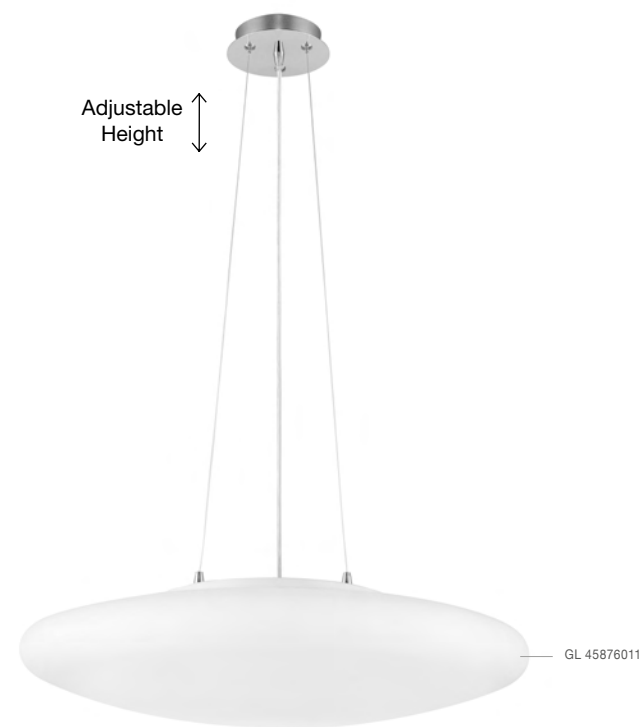

Adjustable Height

GL 45876011

PRESSIONE - 4587601

Opal Glass
Satin Metal Base
Chrome Aluminium
LED E27 4x12 Watt 230 Volt
IP20 Bulb Excluded
D: 60 H: 110 cm