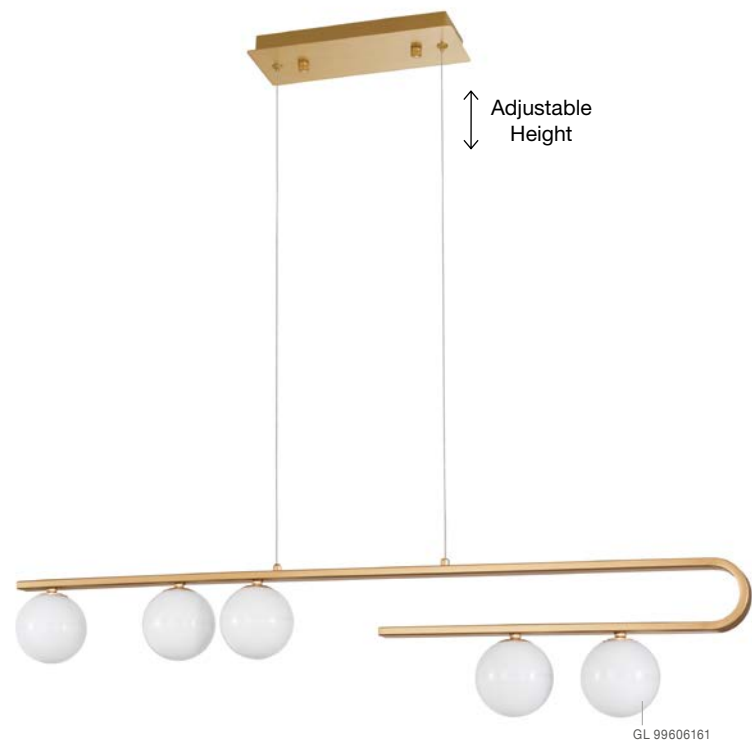

CANTONA - 9960616
Milky White Glass
Brass Gold
LED G9 5x5 Watt 230 Volt
IP20 Bulb Excluded
L: 113 W: 10 H: 180 cm