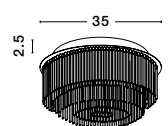

ROSARNO - 9180891

Chrome Metal
Glass & K9 Crystal
LED G9 6x5 Watt 230 Volt
IP20 Bulb Excluded
D: 35 H: 18 cm