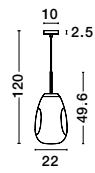

LAVA - 9190392

Chrome Metal
Handmade Chrome Glass
LED E27 1x12 Watt 230 Volt
IP20 Bulb Excluded
D: 22 H1: 49.6 H2: 120 cm