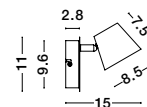

Rotating
& Adjustable

BIAGIO - 9155361

Sandy White Metal
LED 6 Watt 230 Volt
310Lm 3000K IP20
L: 10 W: 15 H: 11 cm