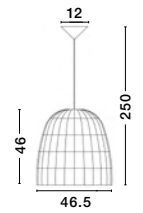

Adjustable Height

MIA . 9594341
 Natural Rattan
 Black Fabric Wire & Base
 LED E27 1x12 Watt 230 Volt
 IP20 Bulb Excluded
 D: 38.5 H1: 34 H2: 250 cm

Adjustable Height

DESTIN - 9586671
Gray Rattan
Black Fabric Wire & Base
LED E27 1x12 Watt 230 Volt
IP20 Bulb Excluded
D: 46.5 H1: 46 H2: 250 cm