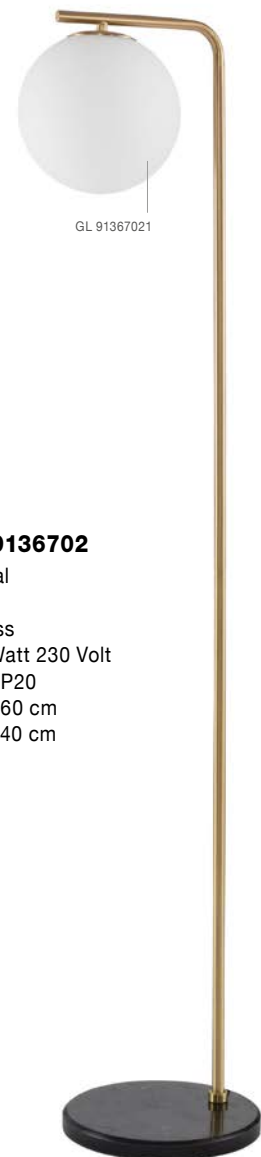

GL 91433061

VITRA - 9143309
 Satin Gold & Black Metal
 White Opal Glass
 LED G9 12x5 Watt 220 Volt
 IP20 Bulb Excluded
 L: 150 H: 200 cm

GL 91853611

ALVAREZ - 9185361
 Satin Gold Metal
 & Black Marble
 White Opal Glass
 LED E14 1x5 Watt 230 Volt
 Bulb Excluded IP20
 Cable Length: 160 cm
 L: 22 W: 15 H: 51 cm