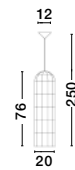

MIA . 9585081
Natural Rattan
Black Fabric Wire & Base
LED E27 1x12 Watt 230 Volt
IP20 Bulb Excluded
D: 20 H1: 76 H2: 250 cm