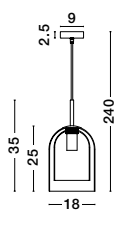

Adjustable
Height

SIANNA . 9236383

Smoky Glass
Brass Gold Metal
LED E27 4x12 Watt 230 Volt
IP20 Bulb Excluded
L: 110 W: 18 H: 120 cm

GL 92363821

GL 92363621

SIANNA - 9236400
 Smoky Glass
 Brass Gold Metal
 LED E27 1x12 Watt 230 Volt
 IP20 Bulb Excluded
 Cable Length: 165 cm
 D: 18 H: 47 cm

GL 92364101

SIANNA - 9236410
 Smoky Glass
 Brass Gold Metal
 LED E27 1x12 Watt 230 Volt
 IP20 Bulb Excluded
 Cable Length: 165 cm
 D: 25 H: 154 cm

Adjustable Height

VELOR - 9236700
 Double Layered Smoky Glass
 Black Cord
 Black Metal Base
 LED E27 1x12 Watt 230 Volt
 IP20 Bulb Excluded
 D: 18 H: 240 cm