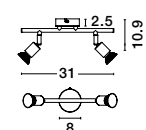

BASE - 661002

Matt White Metal
LED GU10 2x10 Watt 230 Volt
IP20 Bulb Excluded
L: 31 W: 8 H: 10.9 cm