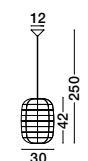

MELODY - 9586766
Natural Rattan
Black Fabric Wire & Base
LED E27 1x12 Watt 230 Volt
IP20 Bulb Excluded
D: 30 H1: 42 H2: 250 cm