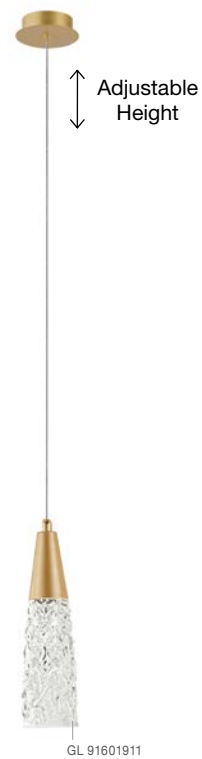

Adjustable Height

GL 90060481

KING - 9006049
 Brass Gold Metal
 Blown Clear Glass
 LED G9 5x5 Watt 230 Volt
 IP20 Bulb Excluded
 D: 35 H: 180 cm

Adjustable Height

GL 90060481

KING - 9006050
 Brass Gold Metal
 Blown Clear Glass
 LED G9 5x5 Watt 230 Volt
 IP20 Bulb Excluded
 L: 80 W: 16 H: 180 cm