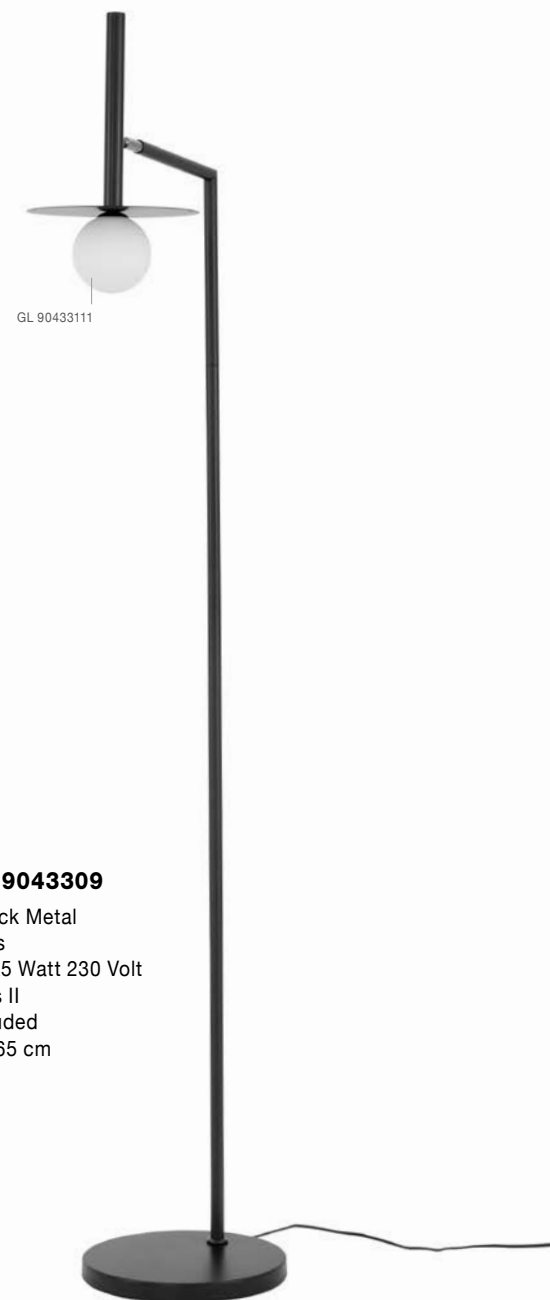

PIELO - 9043309
Sandy Black Metal
Opal Glass
LED G9 1x5 Watt 230 Volt
IP20 Class II
Bulb Excluded
D: 42 H: 165 cm

BULB EXCL.