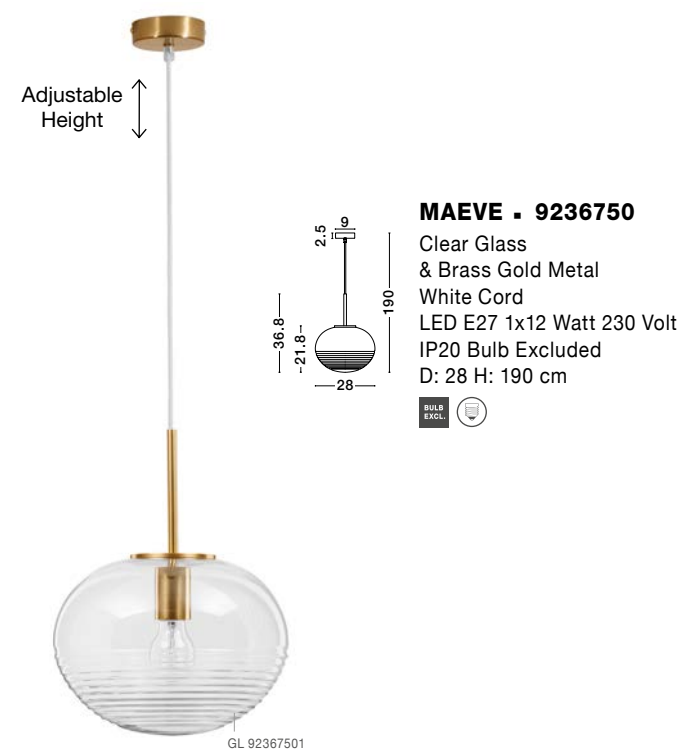

GL 91601911

KOVAC - 9160196
 Brass Gold Metal
 & Clear Structured Glass
 LED G9 6x5 Watt 230 Volt
 IP20 Bulb Excluded
 D: 35 H: 180 cm

GL 91601911

KOVAC - 9160195
 Brass Gold Metal
 & Clear Structured Glass
 LED G9 5x5 Watt 230 Volt
 IP20 Bulb Excluded
 L: 80 W: 10 H: 180 cm

COEN - 9006041
 Brass Gold Metal
 Clear Structured Glass
 LED G9 1x5 Watt 230 Volt
 IP20 Bulb Excluded
 D: 12 H: 200 cm

GL 90060431

COEN - 9006042
 Brass Gold Metal
 Clear Structured Glass
 LED E27 1x12 Watt 230 Volt
 IP20 Bulb Excluded
 D: 25 H: 200 cm

GL 90060421

COEN - 9006043
 Brass Gold Metal
 Clear Structured Glass
 LED G9 3x5 Watt 230 Volt
 IP20 Bulb Excluded
 D: 25 H: 180 cm

GL 90060431

COEN - 9006044
 Brass Gold Metal
 Clear Structured Glass
 LED G9 5x5 Watt 230 Volt
 IP20 Bulb Excluded
 D: 35 H: 180 cm

GL 90060441

GL 94267311

GL 94267321

GL 94267331

PRISMA - 9426731

Gold Metal & Clear Glass
LED E27 1x12 Watt 230 Volt
IP20 Bulb Excluded
D: 23 H1: 35 H2: 122 cm

PRISMA - 9426732

Gold Metal & Clear Glass
LED E27 1x12 Watt 230 Volt
IP20 Bulb Excluded
D: 17 H1: 40 H2: 120 cm