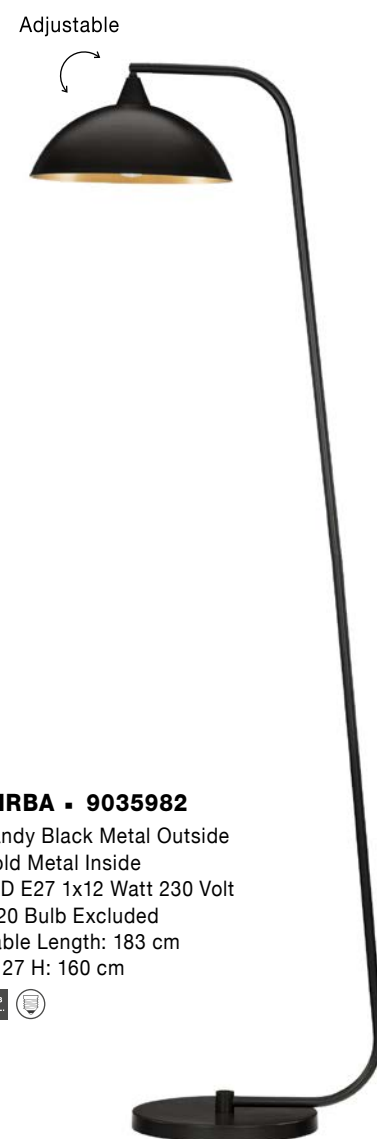

MIRBA - 9035982
Sandy Black Metal Outside
Gold Metal Inside
LED E27 1x12 Watt 230 Volt
IP20 Bulb Excluded
Cable Length: 183 cm
D: 27 H: 160 cm