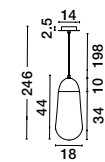

BLAKY . 9092824
Matt Black Metal & Opal Glass
LED E14 1x5 Watt 230 Volt
IP20 Bulb Excluded
D: 18 H: 246 cm

GL 90928241