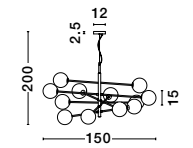

VITRA - 9143304
Satin Gold & Black Metal
White Opal Glass
LED G9 4x5 Watt 220 Volt
IP20 Bulb Excluded
L: 103 W: 85 H1: 30 H2: 130 cm

VITRA - 9143309
Satin Gold & Black Metal
White Opal Glass
LED G9 12x5 Watt 220 Volt
IP20 Bulb Excluded
L: 150 H: 200 cm