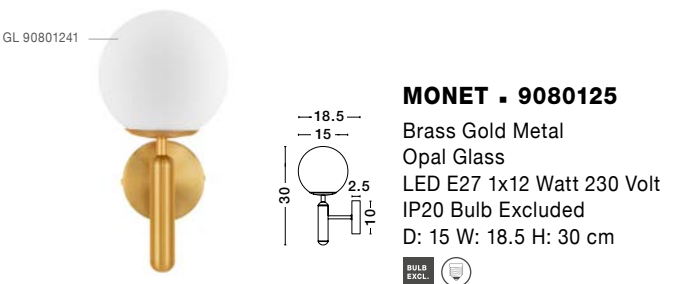

Rotatable

GL 90092941

Two Options Of Height
 73.5 - 121 cm

GL 90092941

GIT - 9009295
 Matt Black & Gold Metal
 Opal Glass
 LED G9 2x5 Watt 230 Volt
 IP20 Bulb Excluded
 Included Two parts Of Metal
 23.7 cm Each Part
 L: 95 W: 15 H: 73.5 H2: 121 cm

GL 91367021

ALVAREZ - 9136702
 Satin Gold Metal
 & Black Marble
 White Opal Glass
 LED E27 1x12 Watt 230 Volt
 Bulb Excluded IP20
 Cable Length: 160 cm
 L: 31 W: 25 H: 140 cm

MONET - 9080124
 Brass Gold Metal
 Opal Glass
 LED E27 1x12 Watt 230 Volt
 IP20 Bulb Excluded
 D: 15 H: 185 cm

MONET - 9080125
 Brass Gold Metal
 Opal Glass
 LED E27 1x12 Watt 230 Volt
 IP20 Bulb Excluded
 D: 15 W: 18.5 H: 30 cm

MONET - 9080127
 Brass Gold Metal
 Opal Glass
 LED E27 3x12 Watt 230 Volt
 IP20 Bulb Excluded
 D: 35 H: 155 cm

MONET - 9080126
 Brass Gold Metal
 Opal Glass
 LED E27 3x12 Watt 230 Volt
 IP20 Bulb Excluded
 L: 60 W: 15 H: 155 cm

VITTON - 8279601
 Brass Metal
 White Glossy Glass
 Brass Fabric Cable
 LED E27 1x12 Watt 230 Volt
 IP20 Bulb Excluded
 L: 150 W: 20 H: 120 cm