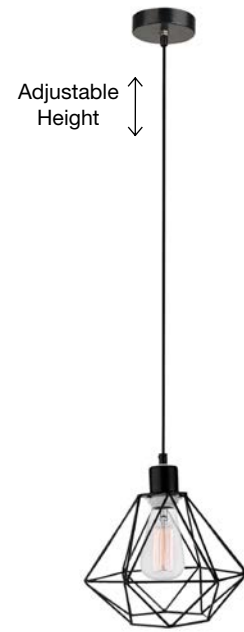

Adjustable Height

PAOLO - 7605180
 Black Metal
 Black & White Fabric Wire
 LED E27 1x12 Watt 230 Volt
 IP20 Bulb Excluded
 D: 17 H: 22.5 H2: 120 cm

Adjustable Height

PAOLO - 7605189
 Black Metal
 LED E27 3x12 Watt 230 Volt
 IP20 Bulb Excluded
 D: 30 H: 134 cm