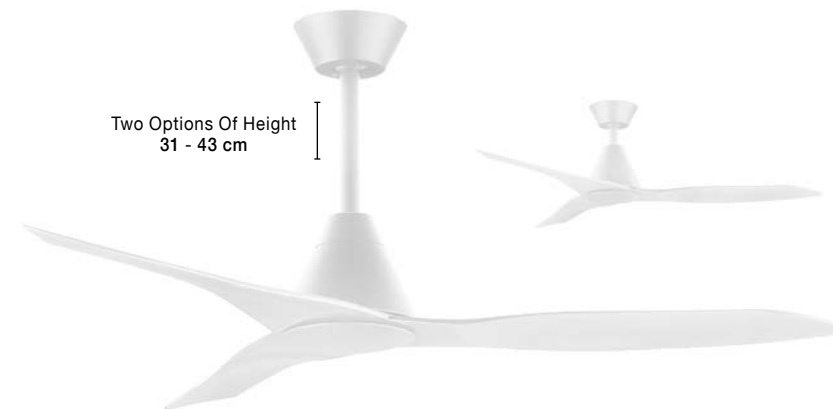

WALL PANEL - 9953200

Wall Panel
L: 10 W: 10 H: 5.5 cm

BLAIRE - 9952365

BLAIRE - 9952360

POTE - 9952364

POTE - 9952363

FAN SPECIFICATIONS

Product Nm.	Body Material	Blades Material	Product Size	Speed	Length of Each Blade	Motor Type	Watt (max.)	Power Supply	Airflow (CFM)	RPM	Noise Level	Weight	Blade Sweep	Summer/Winter Function	Light	Remote Control	Guarantee	Class
9952360	White Aluminium	White ABS	D: 132 cm H: 43 cm	6 Speed Remote	54"	DC	38W	AC220-240V	5250	220	N/A	4,7 Kg	N/A	✓	X	✓	2 Years Light & control 10 Years motor	I
9952365	Black Aluminium	Black ABS	D: 132 cm H: 43 cm	6 Speed Remote	54"	DC	38W	AC220-240V	5250	220	N/A	4,7 Kg	N/A	✓	X	✓	2 Years Light & control 10 Years motor	I