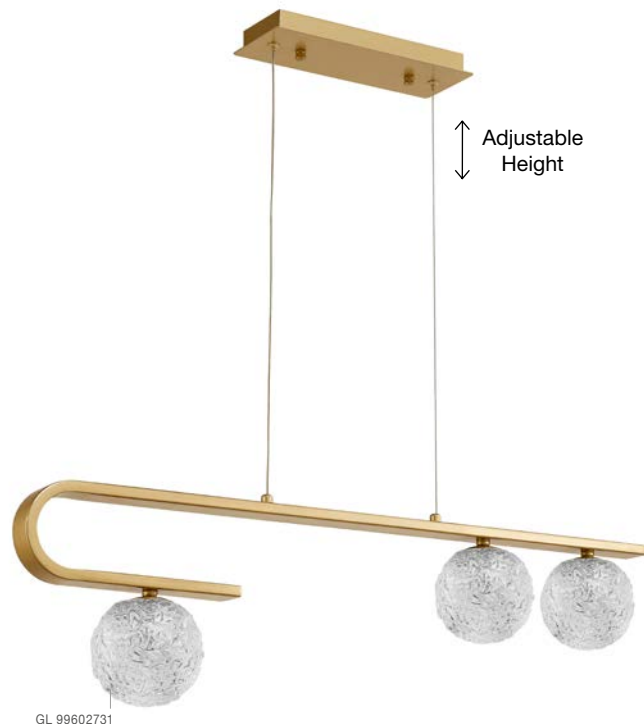

GL 91602111

MIRANO - 9160211

Clear Structured Glass
& Brass Gold Steel
LED G9 1x5 Watt 230 Volt
IP20 Bulb Excluded
D: 15 H: 35.5 H2: 180 cm

GL 92602111

MIRANO - 9260211

Clear Structured Glass
& Brass Gold Steel
LED E27 1x12 Watt 230 Volt
IP20 Bulb Excluded
D: 30 H: 51.5 H2: 180 cm

GL 91602111

MIRANO - 9160212

Clear Structured Glass
& Brass Gold Steel
LED G9 3x5 Watt 230 Volt
IP20 Bulb Excluded
D: 32 H: 180 cm

GL 91602111

MIRANO - 9260212

Clear Structured Glass
& Brass Gold Steel
LED G9 5x5 Watt 230 Volt
IP20 Bulb Excluded
D: 42 H: 180 cm

GL 99602731

MIRANO - 9960272

Clear Structured Glass
& Brass Gold Steel
LED G9 3x5 Watt 230 Volt
IP20 Bulb Excluded
L: 80 W: 10 H: 180 cm

GL 99602731

MIRANO - 9960271

Clear Structured Glass
& Brass Gold Steel
LED G9 1x5 Watt 230 Volt
IP20 Bulb Excluded
D: 11 W: 14.5 H: 35 cm

Adjustable Height

GL 90060481

KING - 9006049
 Brass Gold Metal
 Blown Clear Glass
 LED G9 5x5 Watt 230 Volt
 IP20 Bulb Excluded
 D: 35 H: 180 cm

Adjustable Height

GL 90060481

KING - 9006050
 Brass Gold Metal
 Blown Clear Glass
 LED G9 5x5 Watt 230 Volt
 IP20 Bulb Excluded
 L: 80 W: 16 H: 180 cm