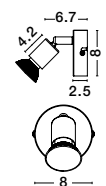

Rotating & Adjustable

LUP - 960004
Satin Gold Metal
LED GU10 4x10 Watt 230 Volt
IP20 Bulb Excluded
L: 51 W: 8 H: 10.9 cm

Rotating & Adjustable

LUP - 960008
Satin Black Metal
LED GU10 4x10 Watt 230 Volt
IP20 Bulb Excluded
L: 51 W: 8 H: 10.9 cm