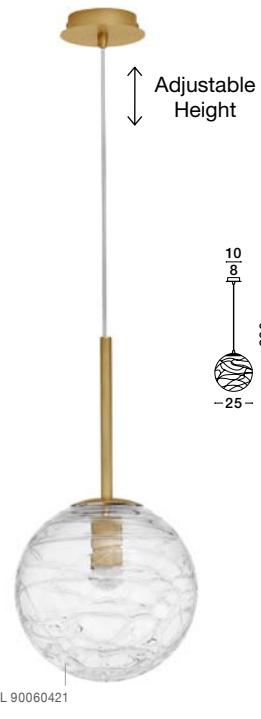

COEN - 9006042
Brass Gold Metal
Clear Structured Glass
LED E27 1x12 Watt 230 Volt
IP20 Bulb Excluded
D: 25 H: 200 cm

GL 90060421