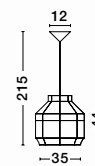

MIA - 9858659
Natural Rattan
Black Fabric Wire & Base
LED E27 1x12 Watt 230 Volt
IP20 Bulb Excluded
D: 35 H1: 44 H2: 215 cm