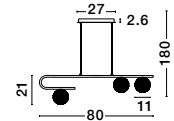

MIRANO - 9960272

Clear Structured Glass
& Brass Gold Steel
LED G9 3x5 Watt 230 Volt
IP20 Bulb Excluded
L: 80 W: 10 H: 180 cm