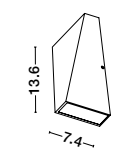

BULB EXCL.

MILEY - 9202262
 Sandy Black Aluminium & Glass
 LED 6 Watt 230 Volt
 397Lm 3000K IP54
 Light Up & Down
 L: 7.4 W: 7.4 H: 13.6 cm

LED

MILEY - 9202261
 Sandy White Aluminium & Glass
 LED 6 Watt 230 Volt
 397Lm 3000K IP54
 Light Up & Down
 L: 7.4 W: 7.4 H: 13.6 cm