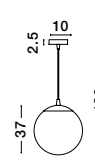

GL 90802001

GL 90803001

GL 90804001

GL 90802511

GL 90803511