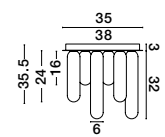

GUSTAVE - 9028854

Light Smoky Grey Glass
& Matt Black Metal
LED G9 6x5 Watt 230 Volt
IP20 Bulb Excluded
L: 38 W: 7 H: 35.5 cm