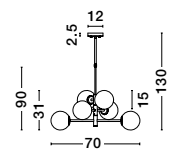

IMPERO - 9100361

White Frosted Glass
Black Metal
LED E14 6x5 Watt 230 Volt
IP20 Bulb Excluded
D: 70 H1: 31 H2: 120 cm