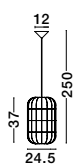

AURORA - 9587161
Natural Rattan
Black Fabric Wire & Base
LED E27 1x12 Watt 230 Volt
IP20 Bulb Excluded
D: 24.5 H1: 37 H2: 250 cm