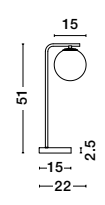

GL 91433061

GL 91853611

GL 91367021