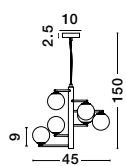

AGRIGENTO - 1700306001

Opal Glass
Antique Brass Metal
LED G9 6x5 Watt 230 Volt
IP20 Bulb Excluded
D: 45 H: 150 cm

GL 17003060021