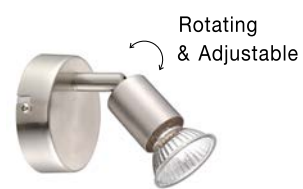

BASE - 660001

Satin Nickel Metal
LED GU10 1x10 Watt 230 Volt
IP20 Bulb Excluded
D: 8 W: 6.7 H: 10.9 cm