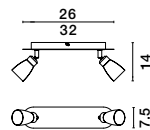

CONO - 668002

Matt White Aluminium
LED GU10 2x10 Watt 230 Volt
IP20 Bulb excluded
L: 25.5 W: 8 H: 19 cm