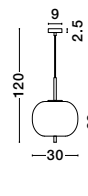

GL 91915411

GL 91915421

GL 91915431

LATO - 9624061

Opal Glass
Brass Gold Metal
Black Fabric Wire
LED E27 1x12 Watt 230 Volt
IP20 Bulb Excluded
D: 30 H1: 23 H2: 120 cm

LATO - 9624062

Opal Glass
Brass Gold Metal
Black Fabric Wire
LED E27 1x12 Watt 230 Volt
IP20 Bulb Excluded
D: 22 H1: 40 H2: 120 cm