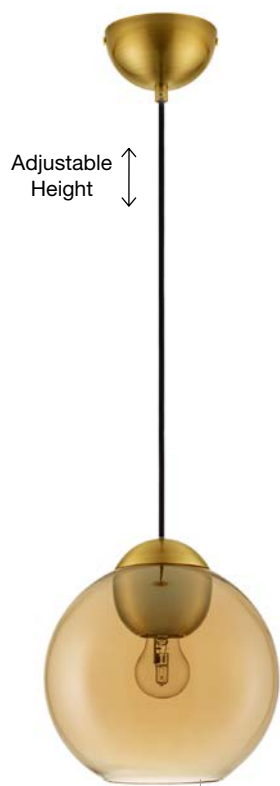

Adjustable Height

GL 90092391

MIDORI . 9009239
Brass Gold Metal & Amber Glass
LED E27 1x12 Watt 230 Volt
IP20 Bulb Excluded
D: 24 H1: 24.8 H2: 183.8 cm