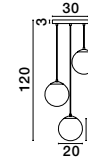

GL 90288371

GL 90288361

GL 90288371

GL 90288401

GL 90288391