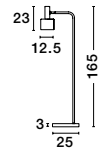

PAZ - 9426653

Gold Metal
White Metal Shade
White Base
LED E27 1x12 Watt 230 Volt
IP20 Bulb Excluded
Cable Length: 170 cm
D: 12.5 H: 165 cm