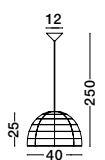

MELODY - 9586446
Natural Rattan
Black Fabric Wire & Base
LED E27 1x12 Watt 230 Volt
IP20 Bulb Excluded
D: 40 H1: 25 H2: 250 cm