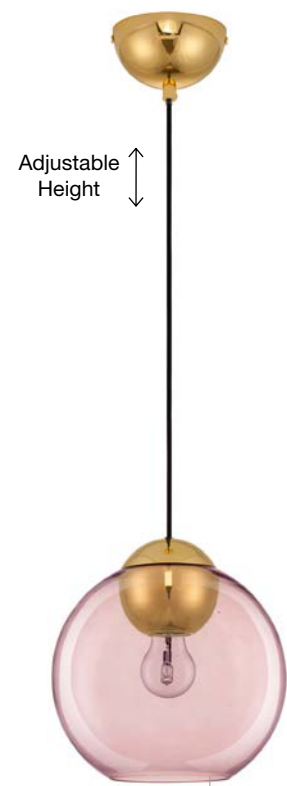

GL 91912411

LONI - 9191241

Brass Metal
Champagne Glass
LED E27 1x12 Watt 230 Volt
IP20 Bulb Excluded
D: 24 H: 32 H2: 120 cm

Adjustable Height

GL 90092431

MIDORI . 9009243
 Brass Gold Metal & Pink Glass
 LED E27 1x12 Watt 230 Volt
 IP20 Bulb Excluded
 D: 24 H1: 24.8 H2: 183.8 cm