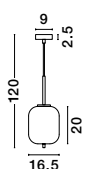

LATO - 9624075

Black Metal & Opal Glass
Black Fabric Wire
LED E14 1x5 Watt 230 Volt
IP20 Bulb Excluded
D: 16.5 H: 120 cm