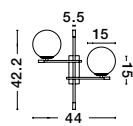

GIT - 9009297
Matt Black & Gold Metal
Opal Glass
LED G9 2x5 Watt 230 Volt
IP20 Bulb Excluded
L: 44 W: 17.3 H: 42.2 cm