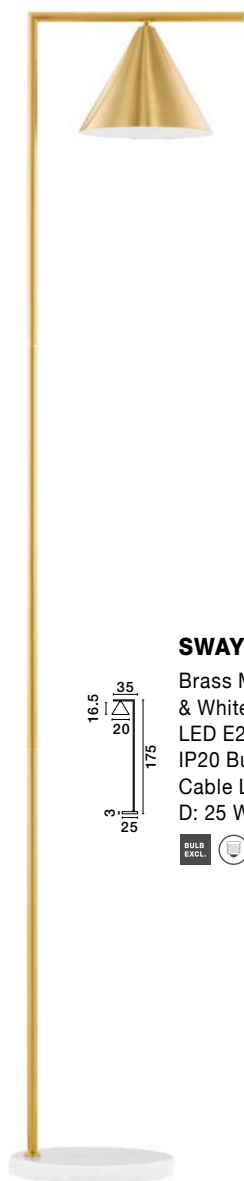

SWAY - 9501236
Brass Metal
& White Marble Base
LED E27 1x12 Watt 230 Volt
IP20 Bulb Excluded
Cable Length: 160 cm
D: 25 W: 35 H: 175 cm