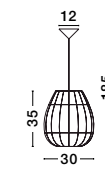

MARLO - 9586501
Natural Rattan
Black Fabric Wire & Base
LED E27 1x12 Watt 230 Volt
IP20 Bulb Excluded
D: 30 H1: 35 H2: 185 cm