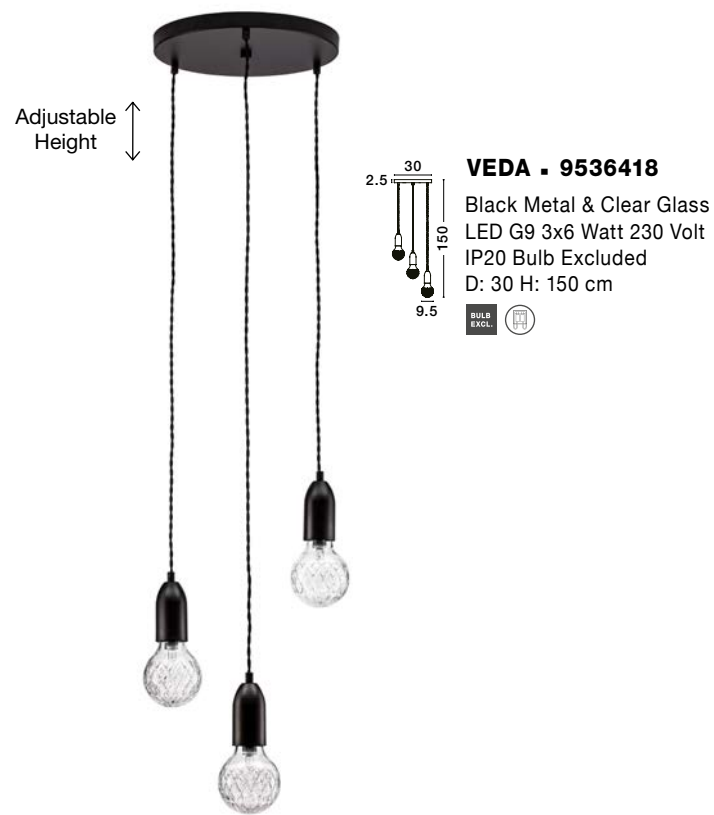

VEDA - 9536418
Black Metal & Clear Glass
LED G9 3x6 Watt 230 Volt
IP20 Bulb Excluded
D: 30 H: 150 cm