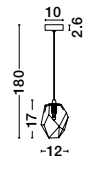

ICE - 9160231

Gradient White Colour
Glass & White Metal
LED G9 1x5 Watt 230 Volt
IP20 Bulb Excluded
D: 12 H1: 17 H2: 180 cm