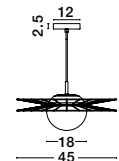

ELLERY - 9043303

Gold Metal
& Opal Glass
LED E27 1x12 Watt 230 Volt
IP20 Bulb Excluded
D: 45 H: 22.5 H2: 150 cm