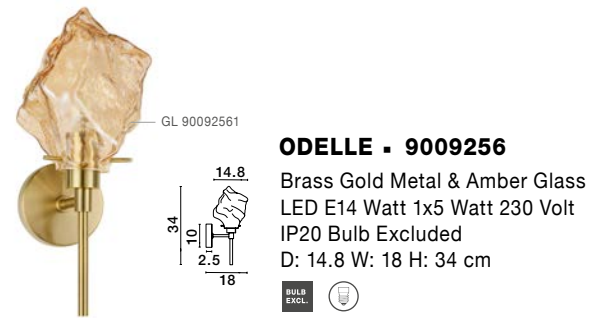

GL 90092581

Adjustable Height

EVLEEN - 9009259
 Matt Black Metal & Light Grey Glass
 LED E27 1x12 Watt 230 Volt
 IP20 Bulb Excluded
 D: 23 H1: 35.5 H2: 120 cm

GL 90092591

Adjustable Height

EVLEEN - 9009257
 Matt Black Metal & Light Grey Glass
 LED E27 1x12 Watt 230 Volt
 IP20 Bulb Excluded
 D: 30 H1: 24.5 H2: 120 cm

ATHENA - 9191212
Opal Glass
Brass Metal
LED E27 1x12 Watt 230 Volt
IP20 Bulb Excluded
D: 25 H: 120 cm

ATHENA - 9191210
Smoky Gray Glass
Matt Black Metal
LED E27 1x12 Watt 230 Volt
IP20 Bulb Excluded
D: 25 H: 120 cm