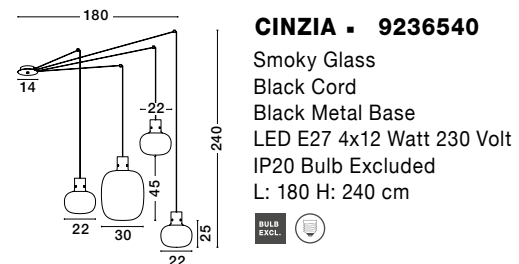

CINZIA - 9236540
Smoky Glass
Black Cord
Black Metal Base
LED E27 4x12 Watt 230 Volt
IP20 Bulb Excluded
L: 180 H: 240 cm

CINZIA - 9236640
Champagne Glass
White Cord
Brass Gold Metal
LED E27 1x12 Watt 230 Volt
IP20 Bulb Excluded
D: 30 H1: 45 H2: 198 cm

CINZIA - 9236650
Champagne Glass
White Cord
Brass Gold Metal
LED E27 1x12 Watt 230 Volt
IP20 Bulb Excluded
D: 22 H1: 25 H2: 178 cm