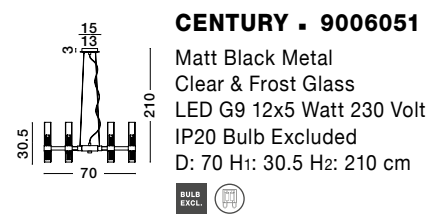

GL 90928221

BALOR - 9009248

Brass Gold Metal
 Gradient White Glass
 LED G9 4x5 Watt 230 Volt
 IP20 Bulb Excluded
 Cable Length: 190 cm
 D: 28 W: 52.8 H: 165 cm

GL 90288421

VITA - 9028842

Brass Gold Metal
 & Gradient White Glass
 LED E27 1x12 Watt 230 Volt
 IP20 Bulb Excluded
 Cable Length: 190 cm
 D: 20 H: 35.5 cm

GL 90928211

GL 90288371

VITA - 9028837
 Brass Gold Metal
 & Gradient White Glass
 LED E27 1x12 Watt 230 Volt
 IP20 Bulb Excluded
 D: 20 H: 120 cm

GL 90288361

VITA - 9028836
 Brass Gold Metal
 & Gradient White Glass
 LED E27 1x12 Watt 230 Volt
 IP20 Bulb Excluded
 D: 30 H: 120 cm

GL 90288371

VITA - 9028841
 Brass Gold Metal
 & Gradient White Glass
 LED E27 3x12 Watt 230 Volt
 IP20 Bulb Excluded
 D: 30 H: 120 cm

GL 90288401

VITA - 9028840
 Sandy Gold Metal
 & Gradient White Glass
 LED E27 1x12 Watt 230 Volt
 IP20 Bulb Excluded
 D: 20 H: 25.5 cm

GL 90288391

VITA - 9028839
 Brass Gold Metal
 & Gradient White Glass
 LED E27 1x12 Watt 230 Volt
 IP20 Bulb Excluded
 D: 30 H: 35.5 cm

CENTURY - 9006051

Matt Black Metal
Clear & Frost Glass
LED G9 12x5 Watt 230 Volt
IP20 Bulb Excluded
D: 70 H1: 30.5 H2: 210 cm