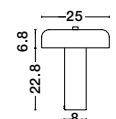

PANDORA - 9043300

Gold & Black Aluminium
& Acrylic
LED 18 Watt 230 Volt
733.9Lm 3000K IP20
Cable Length: 175 cm
D: 25 H: 31 cm