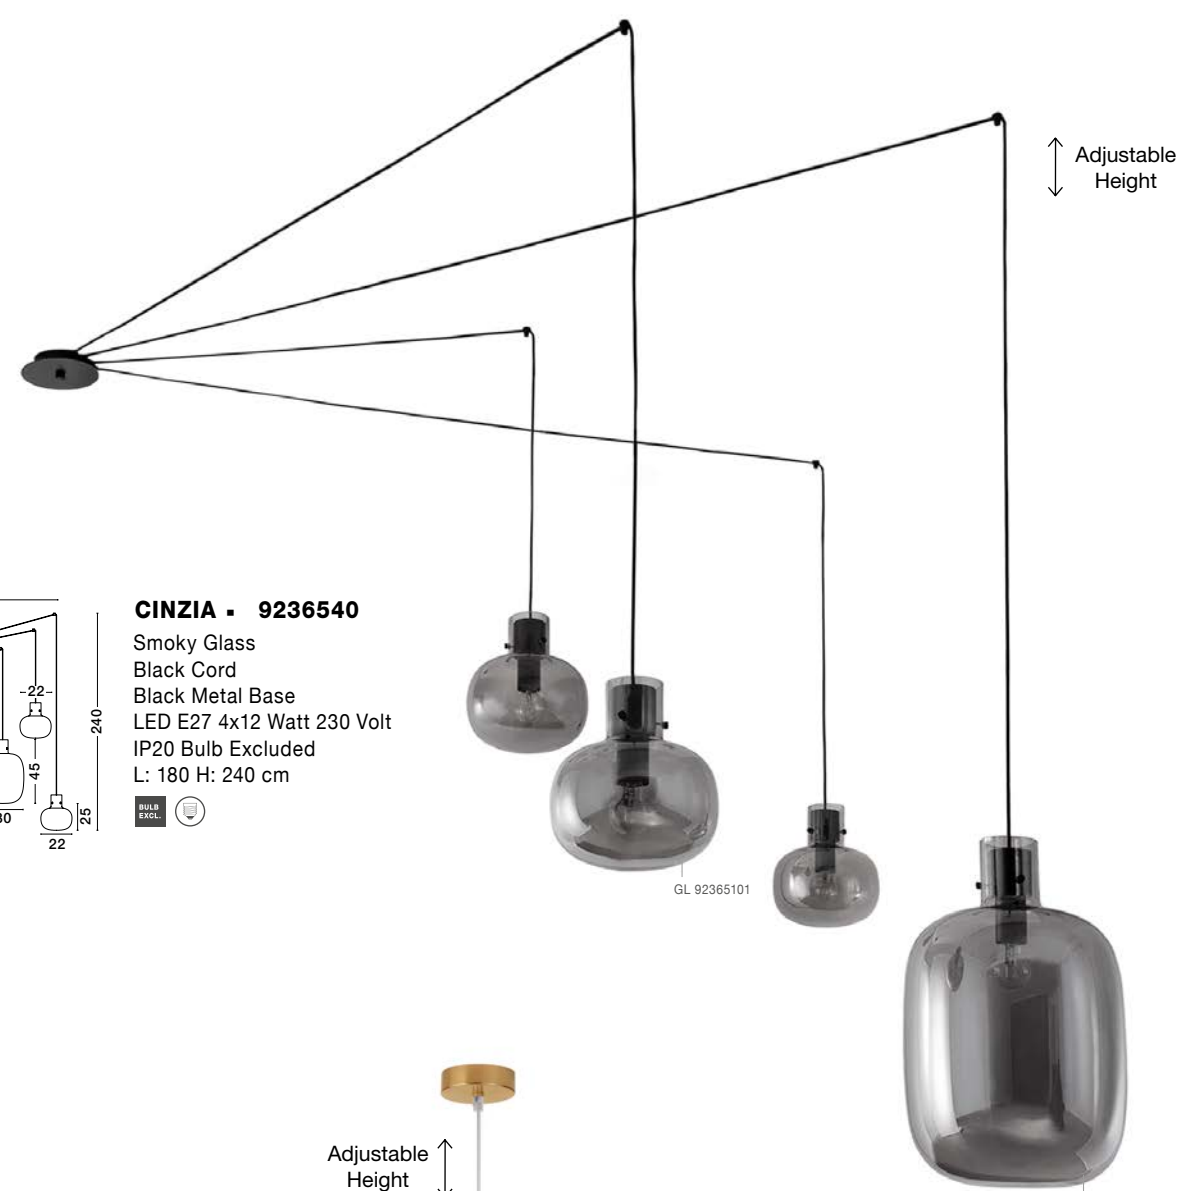

PAULINE . 9695265

Silver Aluminium
& Clear Glass
LED 15 Watt 230 Volt
1187Lm 3000K IP20
L: 12 W: 7.5 H: 69 cm

CINZIA - 9236540
 Smoky Glass
 Black Cord
 Black Metal Base
 LED E27 4x12 Watt 230 Volt
 IP20 Bulb Excluded
 L: 180 H: 240 cm

CINZIA - 9236640
 Champagne Glass
 White Cord
 Brass Gold Metal
 LED E27 1x12 Watt 230 Volt
 IP20 Bulb Excluded
 D: 30 H1: 45 H2: 198 cm

CINZIA - 9236650
 Champagne Glass
 White Cord
 Brass Gold Metal
 LED E27 1x12 Watt 230 Volt
 IP20 Bulb Excluded
 D: 22 H1: 25 H2: 178 cm

CINZIA - 9236600
 Clear Glass
 White Cord
 Brass Gold Metal
 LED E27 1x12 Watt 230 Volt
 IP20 Bulb Excluded
 D: 22 H1: 25 H2: 228 cm

GL 92366001

CINZIA - 9236630
 Clear Glass
 White Cord
 Brass Gold Metal
 LED E27 1x12 Watt 230 Volt
 IP20 Bulb Excluded
 D: 30 H1: 45 H2: 198 cm