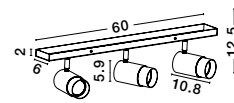

POGNO - 9111435

Sandy Black & Gold Aluminium
LED GU10 3x10 Watt IP20
220-240 Volt Bulb Excluded
L: 60 W: 6 H: 14 cm