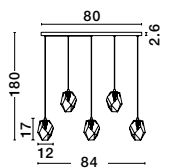

GL 91602311

ICE - 9160235

Gradient White Colour
Glass & White Metal
LED G9 5x5 Watt 230 Volt
IP20 Bulb Excluded
D: 39 H: 180 cm

GL 91602311

ICE - 9260235

Gradient White Colour
Glass & White Metal
LED G9 5x5 Watt 230 Volt
IP20 Bulb Excluded
L: 84 W: 12 H: 180 cm