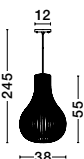

ALSO YOU CAN DO

Adjustable Height

ASCO - 9138062
Natural Wood
Brown Fabric Cable
LED E27 1x12 Watt 230 Volt
IP20 Bulb Excluded
D: 43 H: 130 cm

Adjustable Height

SOHO - 9138061
Natural Wood
Brown Fabric Cable
Solid Wood Canopy
LED E27 1x12 Watt 230 Volt
IP20 Bulb Excluded
D: 38 H: 55 H2: 245 cm