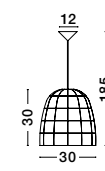

Adjustable Height

PIETRA - 673603
 Black Metal
 LED E27 3x12 Watt 230 Volt
 IP20 Bulb Excluded
 D: 30 H: 135 cm

03

wood & rattan

Adjustable Height

MARLO - 9586505
Natural Rattan
Black Fabric Wire & Base
LED E27 1x12 Watt 230 Volt
IP20 Bulb Excluded
D: 30 H1: 30 H2: 185 cm