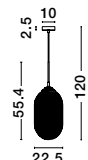

ATHENA - 9191211
Champagne Glass
Brass Metal
LED E27 1x12 Watt 230 Volt
IP20 Bulb Excluded
D: 25 H: 120 cm

ATHENA - 9191111
Champagn Glass
Brass Metal
LED E27 1x12 Watt 230 Volt
IP20 Bulb Excluded
D: 22.5 H1: 55.4 H2: 120 cm