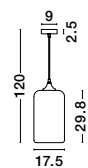

Chrome Glass
Black Metal
Black Fabric Wire
LED E27 1x12 Watt 230 Volt
IP20 Bulb Excluded
D: 28 H1: 14 H2: 120 cm

Adjustable Height

GL 97264811

SAVAZ - 9726481

Chrome Glass
Black Metal
Black Fabric Wire
LED E27 1x12 Watt 230 Volt
IP20 Bulb Excluded
D: 17.5 H1: 29.8 H2: 120 cm