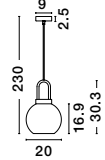

IRVINE - 9241170

Clear Glass
Black Cord
Brass Gold Metal
LED E27 1x12 Watt 230 Volt
IP20 Bulb Excluded
D: 20 H1: 30.3 H2: 230 cm