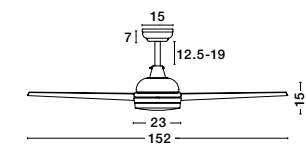

WALL PANEL - 9953200

Wall Panel
L: 10 W: 10 H: 5.5 cm

SAMOA - 5267302

SAMOA - 5267301

FLOW - 9953198

FAN SPECIFICATIONS																			
Product Nm.	Body Material	Blades Material	Colour	Size	Speed	Length of Each Blade	Motor Type	Watt (max.)	Power Supply	Airflow (CFM)	RPM	Noise Level	Weight	Blade Sweep	Summer/Winter Function	Light	Remote Control	Guarantee	Class
5267301	Steel & Glass	ABS Blades	White or Black	D: 122 H: 35-48 cm	5 Speed Remote	51 cm	DC	42W	AC220-240V	5000	220	< 30 dB	6.1 Kg	48"	✓	✓	✓	5 Years motor 1 Year light source	I
5267302	Steel & Glass	ABS Blades	White or Black	D: 122 H: 35-48 cm	5 Speed Remote	51 cm	DC	42W	AC220-240V	5000	220	< 30 dB	6.1 Kg	48"	✓	✓	✓	5 Years motor 1 Year light source	I
9953198	Matt White Steel & Glass	White	White	D: 152 cm H: 37.5-47 cm	5 Speed Remote	65 cm	DC	37W	AC220-240V	5000	220	< 50 dB	8 Kg	60"	✓	✓	✓	5 Years motor 1 Year light source	I