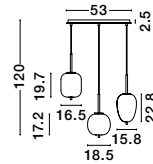

GL 96240852

LATO - 9624086

Brass Gold Metal
& Opal Glass
LED E14 1x5 Watt 230 Volt
IP20 Bulb Excluded
Cable Length: 160 cm
D: 16.5 H: 25 cm

GL 96240853

LATO - 9624088

Brass Gold Metal
& Opal Glass
LED E14 1x5 Watt 230 Volt
IP20 Bulb Excluded
Cable Length: 160 cm
D: 15.8 H: 28 cm