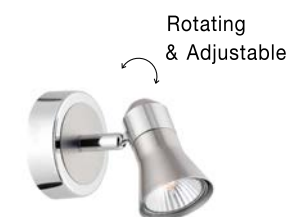

CONO - 668002

Matt White Aluminium
LED GU10 2x10 Watt 230 Volt
IP20 Bulb excluded
L: 25.5 W: 8 H: 19 cm