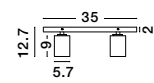

TOD - 9012292
Sandy Black Aluminium
LED GU10 2x10 Watt 220-240 Volt
IP20 Bulb Excluded
L: 35 W: 6 H: 12.7 cm