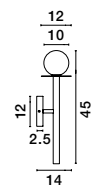

PIELO - 9043315

Brass Gold Metal
Opal Glass
LED G9 1x5 Watt
IP20 Bulb Excluded
D: 12 W: 14 H: 45 cm