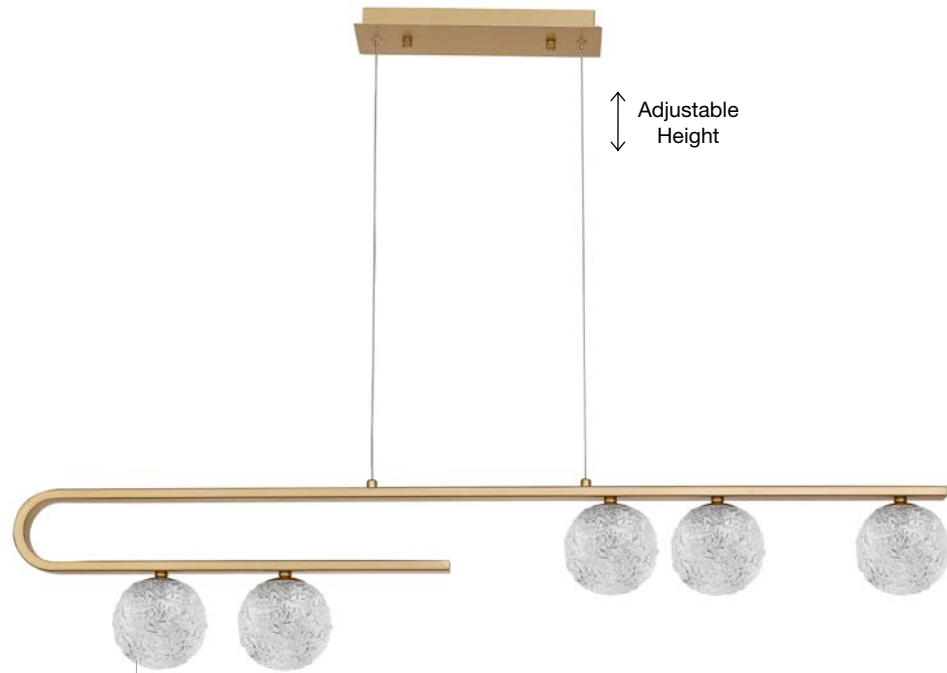

GL 99602731

MIRANO - 9960272

Clear Structured Glass
& Brass Gold Steel
LED G9 3x5 Watt 230 Volt
IP20 Bulb Excluded
L: 80 W: 10 H: 180 cm

GL 99602731

MIRANO - 9960271

Clear Structured Glass
& Brass Gold Steel
LED G9 1x5 Watt 230 Volt
IP20 Bulb Excluded
D: 11 W: 14.5 H: 35 cm

GL 99602731

MIRANO - 9960273

Clear Structured Glass
& Brass Gold Steel
LED G9 5x5 Watt 230 Volt
IP20 Bulb Excluded
L: 113 W: 10 H: 180 cm

Adjustable Height

GL 90060481

KING - 9006048
 Brass Gold Metal
 Blown Clear Glass
 LED G9 3x5 Watt 230 Volt
 IP20 Bulb Excluded
 D: 25 H: 180 cm

Adjustable Height

GL 90060481

KING - 9006049
 Brass Gold Metal
 Blown Clear Glass
 LED G9 5x5 Watt 230 Volt
 IP20 Bulb Excluded
 D: 35 H: 180 cm

Adjustable Height

GL 90060481

KING - 9006050
 Brass Gold Metal
 Blown Clear Glass
 LED G9 5x5 Watt 230 Volt
 IP20 Bulb Excluded
 L: 80 W: 16 H: 180 cm