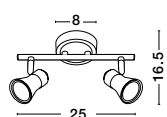

GALERIA - 663002

Satin Nickel
Chrome Aluminium
LED GU10 2x10 Watt 230 Volt
IP20 Bulb Excluded
L: 25 H: 16.5 cm