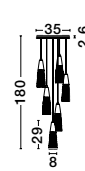

GL 91601911

KOVAC - 9160196
Brass Gold Metal
& Clear Structured Glass
LED G9 6x5 Watt 230 Volt
IP20 Bulb Excluded
D: 35 H: 180 cm

GL 91601911