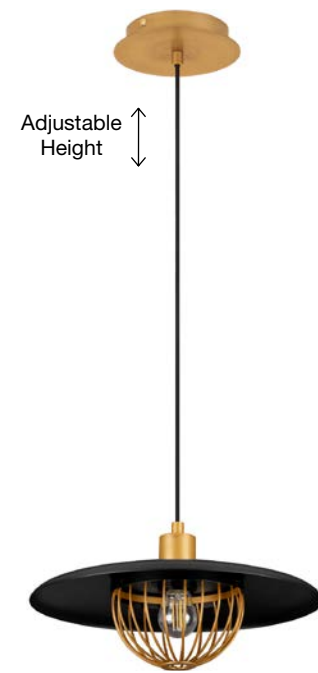

FOX - 9035952
Gold & Black Metal
LED E27 1x12 Watt 230 Volt
IP20 Bulb Excluded
D: 33 H: 150 cm