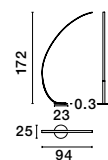

PREMIUM - 9396060

Dimmable
Sandy Black Aluminium
& Acrylic
LED 30 Watt 230 Volt
1580Lm 3000K IP20
Cable Length: 245 cm
L: 26 W: 94 H: 172 cm