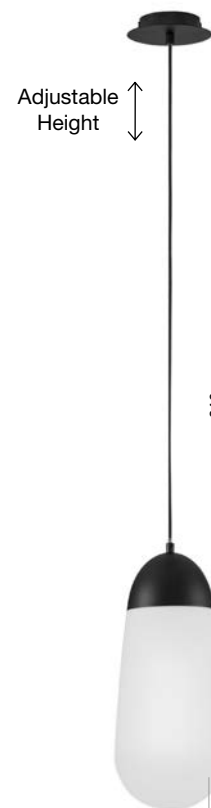

Adjustable Height

BLAKY . 9092824
Matt Black Metal & Opal Glass
LED E14 1x5 Watt 230 Volt
IP20 Bulb Excluded
D: 18 H: 246 cm

GL 90928241