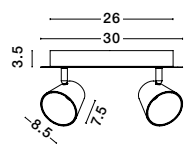

BIAGIO - 9155362

Sandy White Metal
LED 2x6 Watt 230 Volt
620Lm 3000K IP20
L: 30 W: 8 H: 16 cm