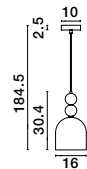

MURANO - 9009233

Sandy Gold Metal
Glossy Light Green, Blue
& Pink Glass
LED E14 1x5 Watt 230 Volt
IP20 Bulb Excluded
D: 16 H1: 30.4 H2: 184.5 cm