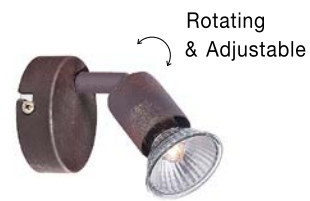

Rotating & Adjustable

LUP - 960004
Satin Gold Metal
LED GU10 4x10 Watt 230 Volt
IP20 Bulb Excluded
L: 51 W: 8 H: 10.9 cm

Rotating & Adjustable

LUP - 960008
Satin Black Metal
LED GU10 4x10 Watt 230 Volt
IP20 Bulb Excluded
L: 51 W: 8 H: 10.9 cm