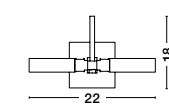

DRITTO - 6310661

Clear Glass
Satin Nickel Metal
LED G9 2x5 Watt 230 Volt
IP44 Bulb Excluded
L: 22 W: 12 H: 18 cm