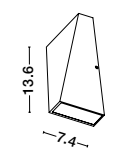

MILEY - 9202262
Sandy Black Aluminium & Glass
LED 6 Watt 230 Volt
397Lm 3000K IP54
Light Up & Down
L: 7.4 W: 7.4 H: 13.6 cm

LED