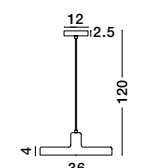

CHIOTO - 540602

Matt Black Steel Outside
Shiny White Steel Inside
Black Fabric Wire
LED E27 1x12 Watt 230 Volt
IP20 Bulb Excluded
D: 36 H1: 4 H2: 120 cm