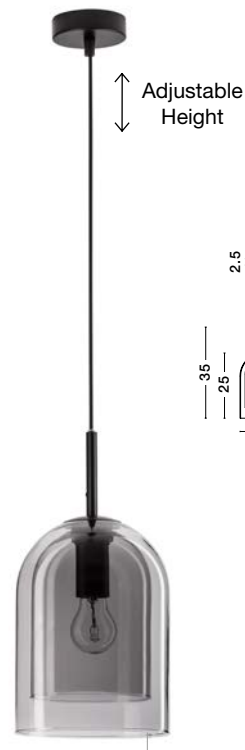

Adjustable
Height

SIANNA . 9236383

Smoky Glass
Brass Gold Metal
LED E27 4x12 Watt 230 Volt
IP20 Bulb Excluded
L: 110 W: 18 H: 120 cm

GL 92363821

GL 92363621

SIANNA - 9236400
 Smoky Glass
 Brass Gold Metal
 LED E27 1x12 Watt 230 Volt
 IP20 Bulb Excluded
 Cable Length: 165 cm
 D: 18 H: 47 cm

GL 92364101

SIANNA - 9236410
 Smoky Glass
 Brass Gold Metal
 LED E27 1x12 Watt 230 Volt
 IP20 Bulb Excluded
 Cable Length: 165 cm
 D: 25 H: 154 cm

Adjustable Height

VELOR - 9236700
 Double Layered Smoky Glass
 Black Cord
 Black Metal Base
 LED E27 1x12 Watt 230 Volt
 IP20 Bulb Excluded
 D: 18 H: 240 cm