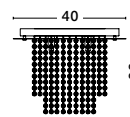

FONTANA - 9361082

Chrome Metal
K9 Crystal
LED G9 5x5 Watt 230 Volt
IP20 Bulb Excluded
D: 40 H: 32 cm