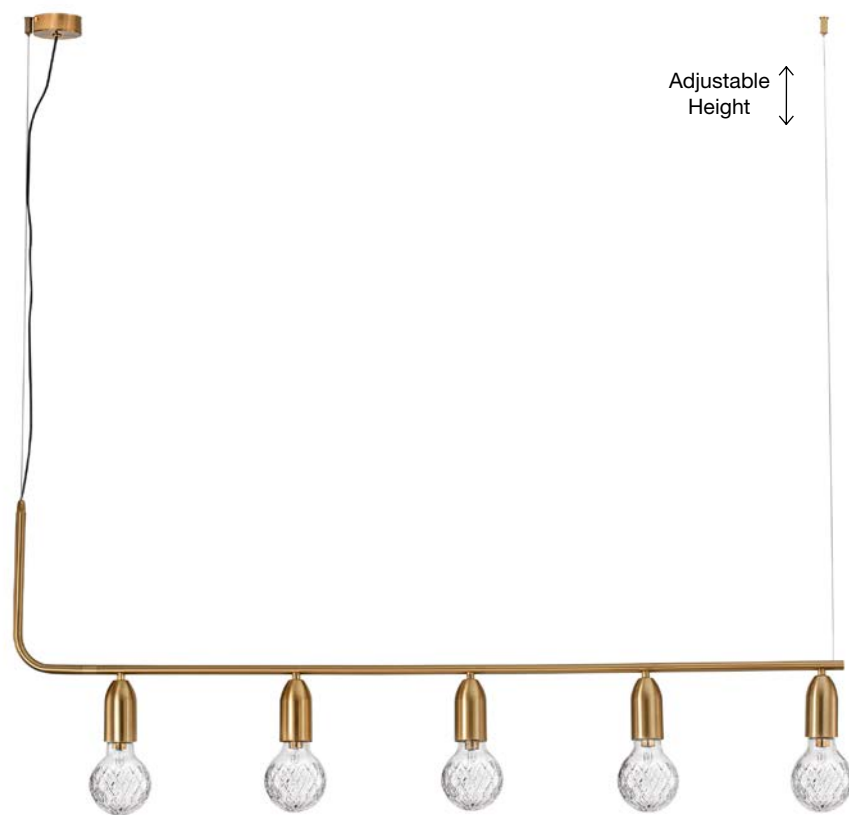

Adjustable
Height

VEDA - 9536419

Black Metal & Clear Glass
LED G9 5x6 Watt 230 Volt
IP20 Bulb Excluded
L: 128 W: 10 H: 120 cm

Adjustable
Height

VEDA - 9536415

Brass Metal & Clear Glass
LED G9 5x6 Watt 230 Volt
IP20 Bulb Excluded
L: 128 W: 10 H: 120 cm