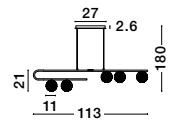

MIRANO - 9960273

Clear Structured Glass
& Brass Gold Steel
LED G9 5x5 Watt 230 Volt
IP20 Bulb Excluded
L: 113 W: 10 H: 180 cm