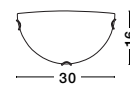

GL 6004011

ANCO - 600401
White Satinated Glass
Chrome Metal
LED E27 1x12 Watt 230 Volt
IP20 Bulb Excluded
Packing 6 pcs
D: 30 H: 8 cm

GL 6004021

ANCO - 600402
White Satinated Glass
Chrome Metal
LED E27 2x12 Watt 230 Volt
IP20 Bulb Excluded
Packing 6 pcs
D: 40 H: 9.5 cm

GL 6004031

ANCO - 600403
White Satinated Glass
Chrome Metal
LED E27 1x12 Watt 230 Volt
IP20 Bulb Excluded
Packing 6 pcs
L: 30 W: 7.5 H: 16 cm

GL 6058031

GIORNO - 605803
Alabaster Glass
Chrome Metal
LED E27 1x12 Watt 230 Volt
IP20 Bulb Excluded
Packing 12 pcs
L: 30 W: 7.5 H: 16 cm

GL 6058011

GIORNO - 605801
Alabaster Glass
Chrome Metal
LED E27 1x12 Watt 230 Volt
IP20 Bulb Excluded
Packing 5 pcs
D: 30 H: 8 cm

GL 6058021

GIORNO - 605802
Alabaster Glass
Chrome Metal
LED E27 2x12 Watt 230 Volt
IP20 Bulb Excluded
Packing 5 pcs
D: 40 H: 9.5 cm