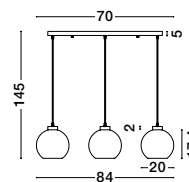

PALMER - 9241150
Smoky Glass
Black Cord
Black Metal Base
LED E27 3x12 Watt 230 Volt
IP20 Bulb Excluded
L: 84 H: 17.4 H2: 145 cm