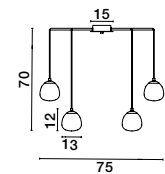

THE EGG - 9009261
Gold & Matt Black Metal
Glossy Opal Glass
LED G9 12x5 Watt 230 Volt
IP20 Bulb Excluded
D: 75 H: 70 cm