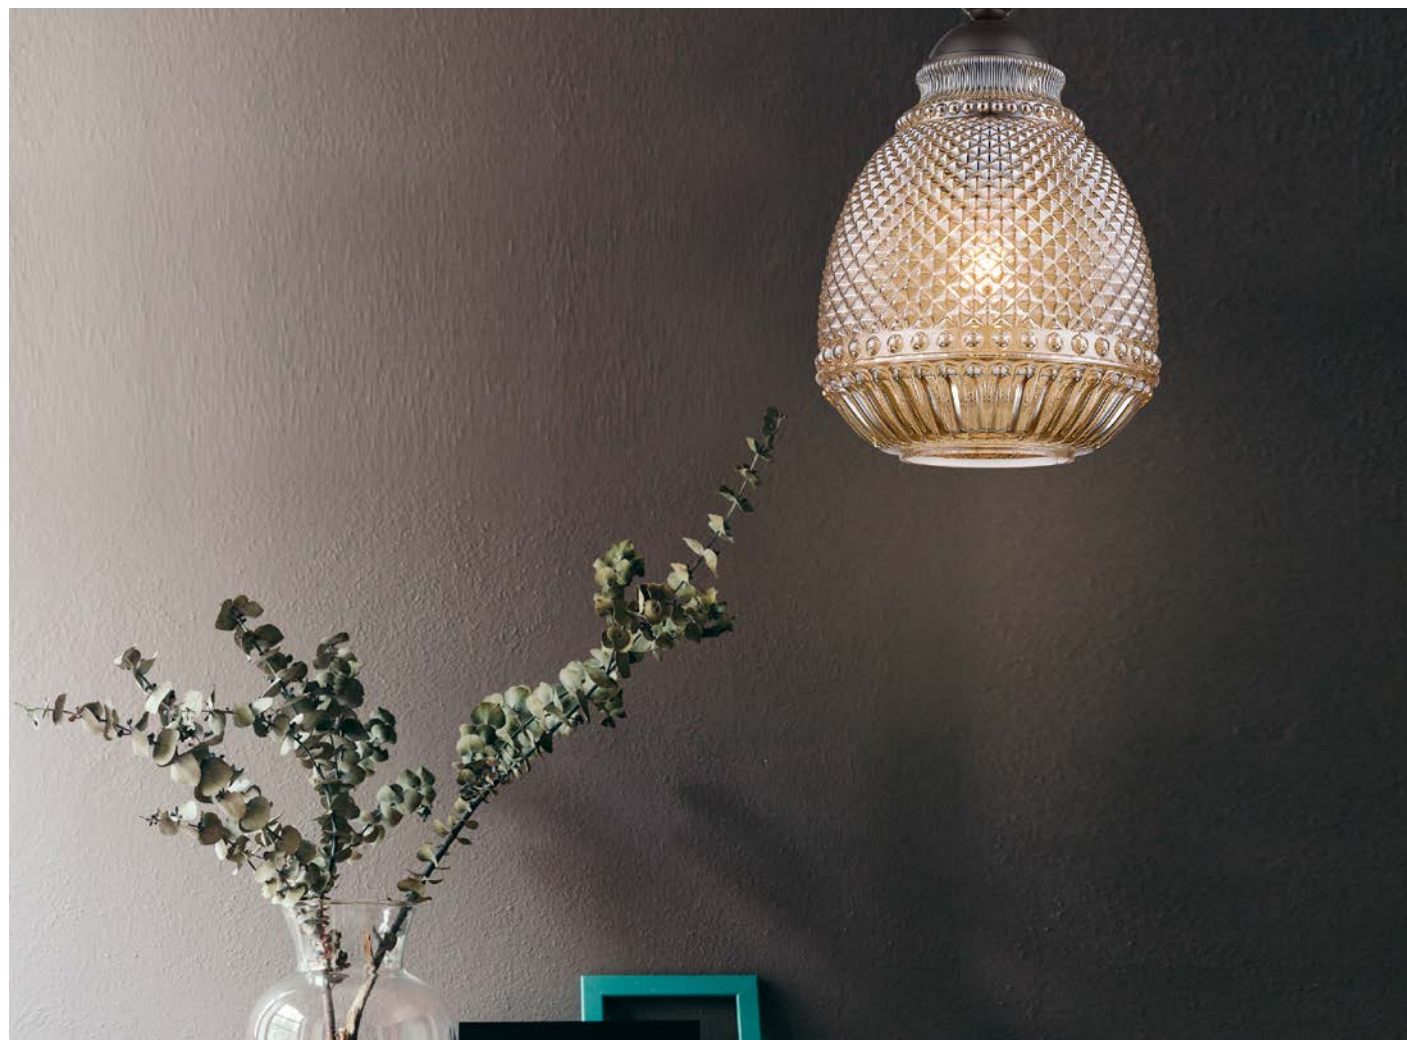

GL 91912421

LONI - 9191242

Matt Black Metal
Smoky Gray Glass
LED E27 1x12 Watt 230 Volt
IP20 Bulb Excluded
D: 24 H: 32 H2: 120 cm