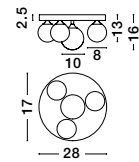

EDEM - 9080128
Sandy Black Aluminium
Opal Glass
LED G9 4x5 Watt 220 Volt
IP20 Bulb Excluded IP20
D: 28 H: 17 cm