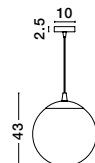

LAZIONE - 9080400
Gradient Smoke Glass
Chrome Aluminium
LED E27 1x12 Watt 230 Volt
IP20 Bulb Excluded
D: 40 H1: 43 H2: 120 cm