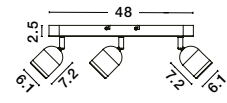

IP44

ORSON - 9555816
Sandy White Metal
LED GU10 2x10 Watt 230 Volt
IP44 Bulb Excluded
L: 28 W: 8 H: 9.7 cm