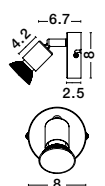

BASE - 660001

Satin Nickel Metal
LED GU10 1x10 Watt 230 Volt
IP20 Bulb Excluded
D: 8 W: 6.7 H: 10.9 cm