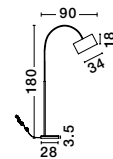

SAMA - 9401653

White Fabric Shade
White Aluminium Base
LED E27 1x12 Watt 230 Volt
IP20 Bulb Excluded
Cable Length: 180 cm
L: 90 H: 180 cm