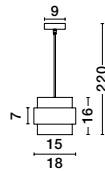

SIANNA - 9236362

Smoky Glass
Brass Gold Metal
LED E27 1x12 Watt 230 Volt
IP20 Bulb Excluded
D: 18 H: 16 H₂: 220 cm