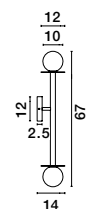

PIELO - 9043319

Brass Gold Metal
Opal Glass
LED G9 2x5 Watt
IP20 Bulb Excluded
D: 12 W: 14 H: 67 cm