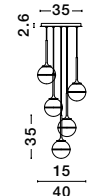

CANTONA - 9960614

Milky White Glass
Brass Gold
LED G9 5x5 Watt 230 Volt
IP20 Bulb Excluded
D: 35 H: 180 cm