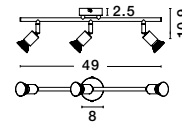

LUP - 960003
Satin Gold Metal
LED GU10 3x10 Watt 230 Volt
IP20 Bulb Excluded
L: 49 W: 8 H: 10.9 cm