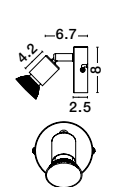

LUP - 960005
Satin Black Metal
LED GU10 1x10 Watt 230 Volt
IP20 Bulb Excluded
D: 8 W: 6.7 H: 10.9 cm