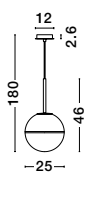

CANTONA - 9960612

Milky White Glass
Brass Gold
LED E27 1x12 Watt 230 Volt
IP20 Bulb Excluded
D: 25 H: 180 cm