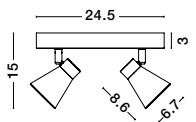

DUBLIN - 9155811
Sandy White Metal
LED GU10 2x10 Watt 230 Volt
IP20 Bulb Excluded
L: 24.5 W: 5.5 H: 15 cm