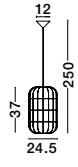

AURORA - 9587162
Ivory Rattan
White Fabric Wire & Base
LED E27 1x12 Watt 230 Volt
IP20 Bulb Excluded
D: 24.5 H1: 37 H2: 250 cm