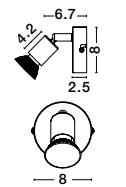

LUP - 960001
Satin Gold Metal
LED GU10 1x10 Watt 230 Volt
IP20 Bulb Excluded
D: 8 W: 6.7 H: 10.9 cm