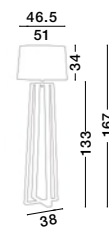

LE ROY - 9050165

White Fabric Shade
Natural Wood Base
LED E27 1x12 Watt 230 Volt
IP20 Bulb Excluded
Cable Length: 150 cm
D: 50 W: 43.5 H: 145 cm

ALMA - 60202

Natural Wood
Sand White Shade
Black Fabric Wire
LED E27 1x12 Watt 230 Volt
IP20 Bulb Excluded
Cable Length: 180 cm
L: 38 H: 34 Hz: 167 cm