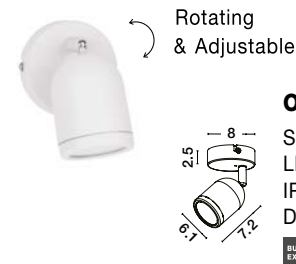

ORSON - 9555814
Sandy White Metal
LED GU10 1x10 Watt 230 Volt
IP44 Bulb Excluded
D: 6.1 W: 9.7 H: 7.2 cm

ORSON - 9555815
Sandy Black Metal
LED GU10 2x10 Watt 230 Volt
IP44 Bulb Excluded
L: 28 W: 8 H: 9.7 cm