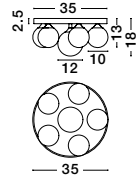

EDEM - 9080129
Sandy Black Aluminium
Opal Glass
LED G9 6x5 Watt 220 Volt
IP20 Bulb Excluded IP20
D: 35 H: 18 cm