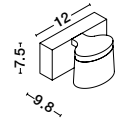

SABIA - 9122311

Chrome Aluminium & Acrylic
LED 5 Watt 230 Volt
513Lm 3000K IP44
L: 12 W: 9.8 H: 7.5 cm