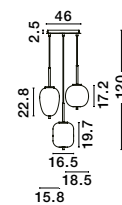

LATO - 9624082
Brass Gold Metal & Smoky Glass
Black Fabric Wire
LED E14 3x5 Watt 230 Volt
IP20 Bulb Excluded
D: 46 H: 120 cm