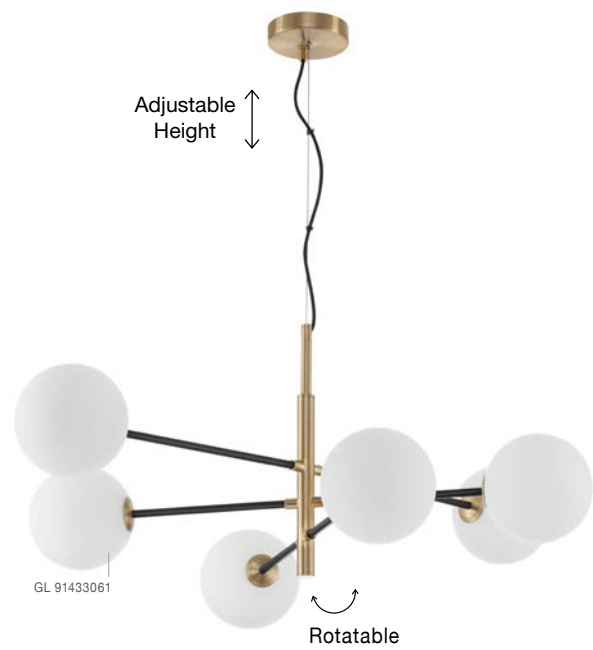

ALSO YOU CAN DO

Two Options Of Height
 67 - 120 cm

GIT - 9009296
 Matt Black & Gold Metal
 Opal Glass
 LED G9 6x5 Watt 230 Volt
 IP20 Bulb Excluded
 Included Two parts Of Metal
 42 cm Each Part
 L: 100 H1: 67 H2: 120 cm

Rotatable

GL 90092941

Two Options Of Height
 73.5 - 121 cm

GL 90092941

GIT - 9009295
 Matt Black & Gold Metal
 Opal Glass
 LED G9 2x5 Watt 230 Volt
 IP20 Bulb Excluded
 Included Two parts Of Metal
 23.7 cm Each Part
 L: 95 W: 15 H: 73.5 H2: 121 cm

SWAY - 9501237
 Sandy Black Metal
 & Brass Gold
 LED E27 1x12 Watt
 LED G9 2x5 Watt 230 Volt
 IP20 Bulb Excluded
 L: 123 W: 15 H: 70 cm

SWAY - 9501235
 Brass Metal
 & White Marble Base
 LED E27 1x12 Watt 230 Volt
 IP20 Bulb Excluded
 Cable Length: 130 cm
 D: 19 W: 26 H: 60 cm

SWAY - 9501236
 Brass Metal
 & White Marble Base
 LED E27 1x12 Watt 230 Volt
 IP20 Bulb Excluded
 Cable Length: 160 cm
 D: 25 W: 35 H: 175 cm

VITRA - 9143306
 Satin Gold & Black Metal
 White Opal Glass
 LED G9 6x5 Watt 220 Volt
 IP20 Bulb Excluded
 L: 103 W: 75 H1: 36 H2: 136 cm