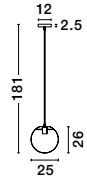

MIRALE - 9416925

Gold Metal
Clear Glass
& Black PVC Wire
LED E27 1x12 Watt 230 Volt
IP20 Bulb Excluded
D: 25 H1: 26 H2: 181 cm