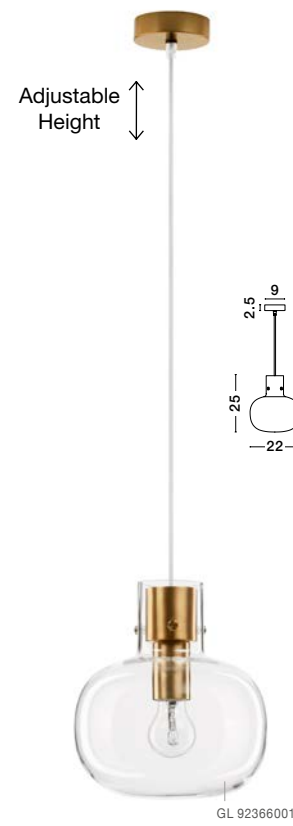

PAULINE . 9695265

Silver Aluminium
& Clear Glass
LED 15 Watt 230 Volt
1187Lm 3000K IP20
L: 12 W: 7.5 H: 69 cm

CINZIA - 9236540
 Smoky Glass
 Black Cord
 Black Metal Base
 LED E27 4x12 Watt 230 Volt
 IP20 Bulb Excluded
 L: 180 H: 240 cm

CINZIA - 9236640
 Champagne Glass
 White Cord
 Brass Gold Metal
 LED E27 1x12 Watt 230 Volt
 IP20 Bulb Excluded
 D: 30 H1: 45 H2: 198 cm

CINZIA - 9236650
 Champagne Glass
 White Cord
 Brass Gold Metal
 LED E27 1x12 Watt 230 Volt
 IP20 Bulb Excluded
 D: 22 H1: 25 H2: 178 cm