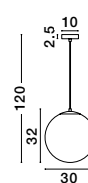

GL 90288371

GL 90288361

GL 90288371

GL 90288401

GL 90288391