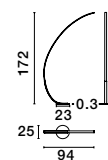

PREMIUM - 9396061

Dimmable
Sandy White Aluminium
& Acrylic
LED 30 Watt 230 Volt
1580Lm 3000K IP20
Cable Length: 245 cm
L: 26 W: 94 H: 172 cm