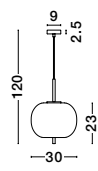

LATO - 9624071

Black Metal & Opal Glass
Black Fabric Wire
LED E27 1x12 Watt 230 Volt
IP20 Bulb Excluded
D: 30 H: 120 cm