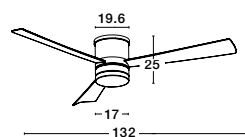

SILKY - 9953015

SATIN - 9953016

VOLGA - 9952361

VOLGA - 9952362

FAN SPECIFICATIONS

Product Nm.	Body Material	Blades Material	Product Size	Speed	Length of Each Blade	Motor Type	Watt (max.)	Power Supply	Airflow (CFM)	RPM	Noise Level	Weight	Blade Sweep	Summer/Winter Function	Light	Remote Control	Guarantee	Class
9953016	Brushed Nickel Steel & Glass	Polywood	D: 132 cm H: 25 cm	5 Speed Remote	57.5 cm	DC	35W	AC220-240V	4500	184	< 50 dB	7 Kg	52"	✓	✓	✓	5 Years motor 1 Year light source	I
9953015	Matt White Steel & Glass	White Polywood	D: 132 cm H: 25 cm	5 Speed Remote	57.5 cm	DC	35W	AC220-240V	4500	184	< 50 dB	7 Kg	52"	✓	✓	✓	5 Years motor 1 Year light source	I