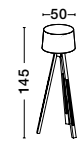

ALMA - 40202

Natural Wood
Sand White Shade
Black Fabric Wire
LED E27 1x12 Watt 230 Volt
IP20 Bulb Excluded
Cable Length: 200 cm
L: 31 H: 35 Hz: 164 cm

S 402021

S 602021

LE ROY - 9050165

White Fabric Shade
Natural Wood Base
LED E27 1x12 Watt 230 Volt
IP20 Bulb Excluded
Cable Length: 150 cm
D: 50 W: 43.5 H: 145 cm

ALMA - 60202

Natural Wood
Sand White Shade
Black Fabric Wire
LED E27 1x12 Watt 230 Volt
IP20 Bulb Excluded
Cable Length: 180 cm
L: 38 H: 34 Hz: 167 cm