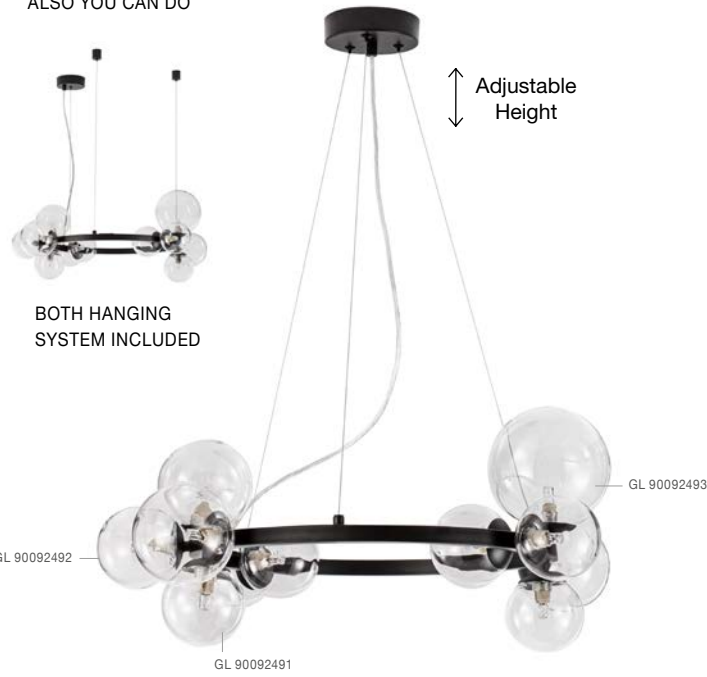

ALSO YOU CAN DO