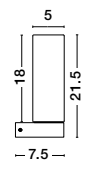

CORB - 9953203
Sandy Black Aluminium & Opal Glass
LED E14 1x5 Watt 230 Volt
IP44 Bulb Excluded
L: 5 W: 7.5 H: 21.5 cm

BULB EXCL.