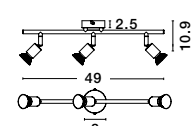

LUP - 960007
Satin Black Metal
LED GU10 3x10 Watt 230 Volt
IP20 Bulb Excluded
L: 49 W: 8 H: 10.9 cm