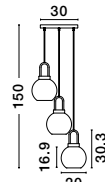

IRVINE - 9241190

Clear Glass
Black Cord
Brass Gold Metal
LED E27 3x12 Watt 230 Volt
IP20 Bulb Excluded
D: 30 H1: 30.3 H2: 150 cm