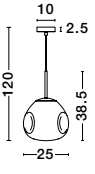

Adjustable Height

GL 91904011

LAVA - 9190401

Copper Metal
Handmade Copper Glass
LED E27 1x12 Watt 230 Volt
IP20 Bulb Excluded
D: 25 H1: 38.5 H2: 120 cm

Adjustable Height

GL 91904031

LAVA - 9190403

Gold Metal
Handmade Gold Glass
LED E27 1x12 Watt 230 Volt
IP20 Bulb Excluded
D: 25 H1: 38.5 H2: 120 cm