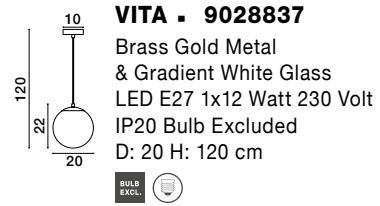

Two Options Of Height
92.5 - 67.5 cm

GL 90092451

BALOR - 9009244

Brass Gold Metal
Gradient White Glass
LED G9 12x5 Watt 230 Volt
IP20 Bulb Excluded
Included Two parts Of Metal
25.2 cm Each Part
D: 100 H1: 67.5 H2: 92.5 cm

GL 90928221

CHRYSI - 9092823
 Brass Gold Metal & Gradient White Glass
 LED E14 1x5 Watt 230 Volt
 IP20 Bulb Excluded
 D: 24 H: 120 cm

GL 90928231

CHRYSI - 9092820
 Brass Gold Metal & Gradient White Glass
 LED E14 3x5 Watt 230 Volt
 IP20 Bulb Excluded
 D: 43 H: 120 cm

GL 90928221

BALOR - 9009248

Brass Gold Metal
 Gradient White Glass
 LED G9 4x5 Watt 230 Volt
 IP20 Bulb Excluded
 Cable Length: 190 cm
 D: 28 W: 52.8 H: 165 cm

GL 90288421

VITA - 9028842

Brass Gold Metal
 & Gradient White Glass
 LED E27 1x12 Watt 230 Volt
 IP20 Bulb Excluded
 Cable Length: 190 cm
 D: 20 H: 35.5 cm

GL 90928211

GL 90288371

VITA - 9028837
 Brass Gold Metal
 & Gradient White Glass
 LED E27 1x12 Watt 230 Volt
 IP20 Bulb Excluded
 D: 20 H: 120 cm

GL 90288361

VITA - 9028836
 Brass Gold Metal
 & Gradient White Glass
 LED E27 1x12 Watt 230 Volt
 IP20 Bulb Excluded
 D: 30 H: 120 cm