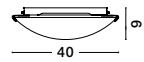

ERA - 6311802

White Glass & Crystal
White Metal
LED E27 3x12 Watt 230 Volt
IP20 Bulb Excluded
D: 40 H: 9 cm

GL 63118031