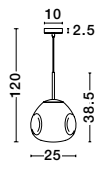

Adjustable Height

GL 91903931

LAVA - 9190393

Gold Metal
Handmade Gold Glass
LED E27 1x12 Watt 230 Volt
IP20 Bulb Excluded
D: 22 H1: 49.6 H2: 120 cm

Adjustable Height

GL 91904021

LAVA - 9190402

Chrome Metal
Handmade Chrome Glass
LED E27 1x12 Watt 230 Volt
IP20 Bulb Excluded
D: 25 H1: 38.5 H2: 120 cm