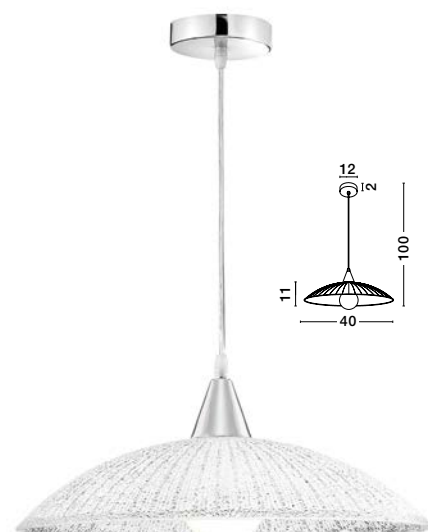

SHELL - 7326501
Chrome Metal
White & Clear Structured Glass
LED E27 1x12 Watt 230 Volt
IP20 Bulb Excluded
D: 40 H1: 11 H2: 100 cm

GL 73265011