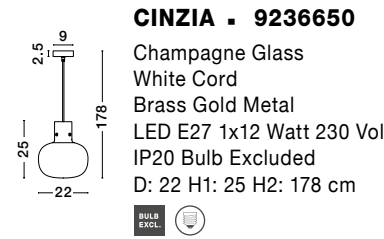

PAULINE . 9695265

Silver Aluminium
& Clear Glass
LED 15 Watt 230 Volt
1187Lm 3000K IP20
L: 12 W: 7.5 H: 69 cm

CINZIA - 9236540
 Smoky Glass
 Black Cord
 Black Metal Base
 LED E27 4x12 Watt 230 Volt
 IP20 Bulb Excluded
 L: 180 H: 240 cm

CINZIA - 9236640
 Champagne Glass
 White Cord
 Brass Gold Metal
 LED E27 1x12 Watt 230 Volt
 IP20 Bulb Excluded
 D: 30 H1: 45 H2: 198 cm

CINZIA - 9236650
 Champagne Glass
 White Cord
 Brass Gold Metal
 LED E27 1x12 Watt 230 Volt
 IP20 Bulb Excluded
 D: 22 H1: 25 H2: 178 cm