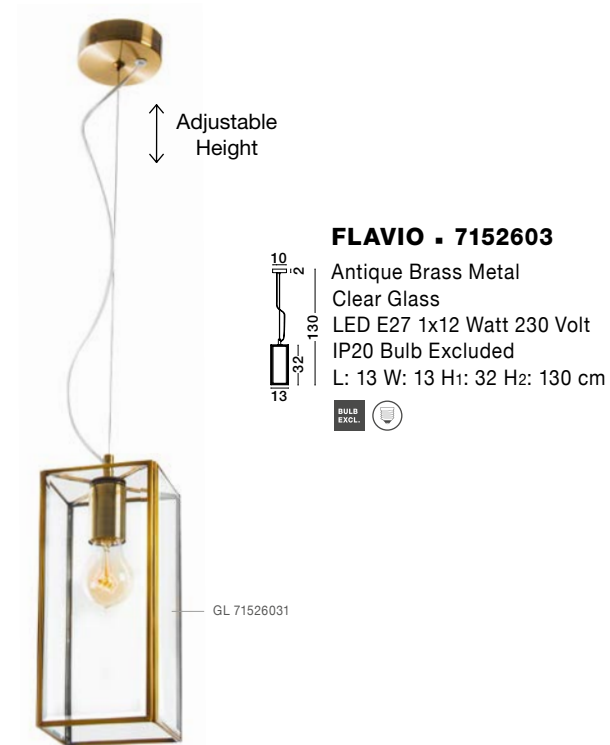

COEN - 9006041
 Brass Gold Metal
 Clear Structured Glass
 LED G9 1x5 Watt 230 Volt
 IP20 Bulb Excluded
 D: 12 H: 200 cm

GL 90060431

COEN - 9006042
 Brass Gold Metal
 Clear Structured Glass
 LED E27 1x12 Watt 230 Volt
 IP20 Bulb Excluded
 D: 25 H: 200 cm

GL 90060421

COEN - 9006043
 Brass Gold Metal
 Clear Structured Glass
 LED G9 3x5 Watt 230 Volt
 IP20 Bulb Excluded
 D: 25 H: 180 cm

GL 90060431

COEN - 9006044
 Brass Gold Metal
 Clear Structured Glass
 LED G9 5x5 Watt 230 Volt
 IP20 Bulb Excluded
 D: 35 H: 180 cm

GL 90060441

GL 94267311

GL 94267321

GL 94267331

PRISMA - 9426731

Gold Metal & Clear Glass
LED E27 1x12 Watt 230 Volt
IP20 Bulb Excluded
D: 23 H1: 35 H2: 122 cm

PRISMA - 9426732

Gold Metal & Clear Glass
LED E27 1x12 Watt 230 Volt
IP20 Bulb Excluded
D: 17 H1: 40 H2: 120 cm

PRISMA - 9426733

Gold Metal & Clear Glass
LED E27 1x12 Watt 230 Volt
IP20 Bulb Excluded
D: 30 H1: 34 H2: 124 cm

GL 97382121

MOND - 9738212

Satin Gold Metal
Clear Glass
LED E14 1x5 Watt 230 Volt
IP20 Bulb Excluded
D: 13 H1: 29 H2: 120 cm