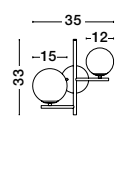

IMPERO - 9190421

White Frosted Glass
Black Metal
LED G9 2x5 Watt 230 Volt
IP20 Bulb Excluded
L: 35 W: 19 H: 33 cm