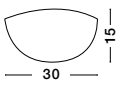

SHELL - 702201

White & Clear
Structured Glass
Chrome Metal
LED E27 1x12 Watt 230 Volt
IP20 Bulb Excluded
L: 30 W: 8 H: 15 cm