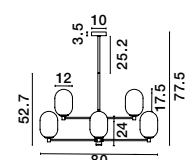

GL 90092471

BALOR - 9009247

Brass Gold Metal
Gradient White Glass
LED G9 1x5 Watt 230 Volt
IP20 Bulb Excluded
L: 12 W: 18 H: 24.5 cm

Two Options Of Height
77.5 - 52.7 cm

GL 90092451

BALOR - 9009245

Brass Gold Metal
Gradient White Glass
LED G9 8x5 Watt 230 Volt
IP20 Bulb Excluded
Included Two parts Of Metal
25.2 cm Each Part
D: 80 H1: 52.7 H2: 77.5 cm

Two Options Of Height
92.5 - 67.5 cm

GL 90092451

BALOR - 9009244

Brass Gold Metal
Gradient White Glass
LED G9 12x5 Watt 230 Volt
IP20 Bulb Excluded
Included Two parts Of Metal
25.2 cm Each Part
D: 100 H1: 67.5 H2: 92.5 cm