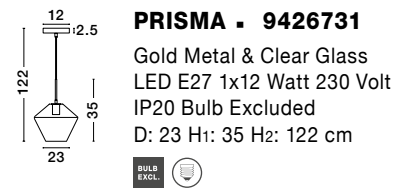

PRISMA - 9426731

Gold Metal & Clear Glass
LED E27 1x12 Watt 230 Volt
IP20 Bulb Excluded
D: 23 H1: 35 H2: 122 cm