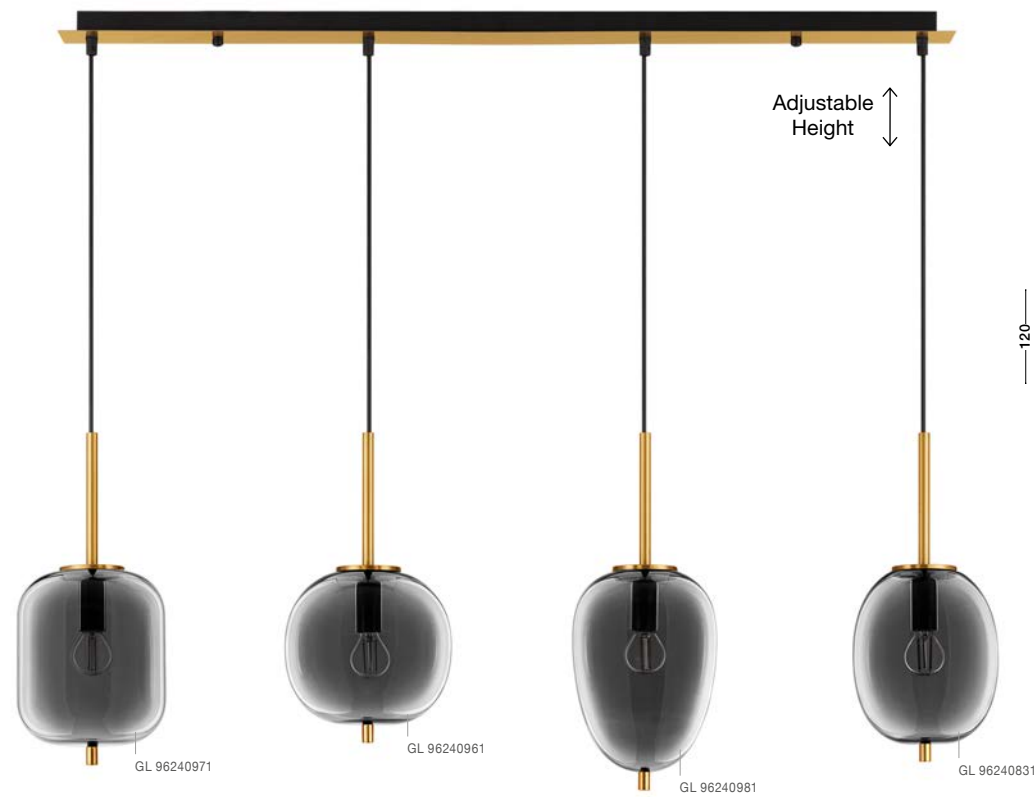

Adjustable Height

GL 96240811

LATO - 9624081

Brass Gold Metal & Smoky Glass
Black Fabric Wire
LED E27 1x12 Watt 230 Volt
IP20 Bulb Excluded
D: 27 H: 120 cm

Adjustable Height

GL 96240961

LATO - 9624096

Brass Gold Metal & Smoky Glass
Black Fabric Wire
LED E14 1x5 Watt 230 Volt
IP20 Bulb Excluded
D: 18.5 H: 120 cm

Adjustable Height

GL 96240971

LATO - 9624097

Brass Gold Metal & Smoky Glass
Black Fabric Wire
LED E14 1x5 Watt 230 Volt
IP20 Bulb Excluded
D: 16.5 H: 120 cm

Adjustable Height

GL 96240981

LATO - 9624098

Brass Gold Metal & Smoky Glass
Black Fabric Wire
LED E14 1x5 Watt 230 Volt
IP20 Bulb Excluded
D: 15.8 H: 120 cm