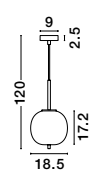

LATO - 9624064

Opal Glass
Brass Gold Metal
Black Fabric Wire
LED E14 1x5 Watt 230 Volt
IP20 Bulb Excluded
D: 18.5 H1: 17.2 H2: 120 cm