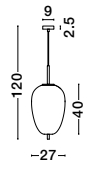

LATO - 9624073

Black Metal & Opal Glass
Black Fabric Wire
LED E27 1x12 Watt 230 Volt
IP20 Bulb Excluded
D: 27 H: 120 cm