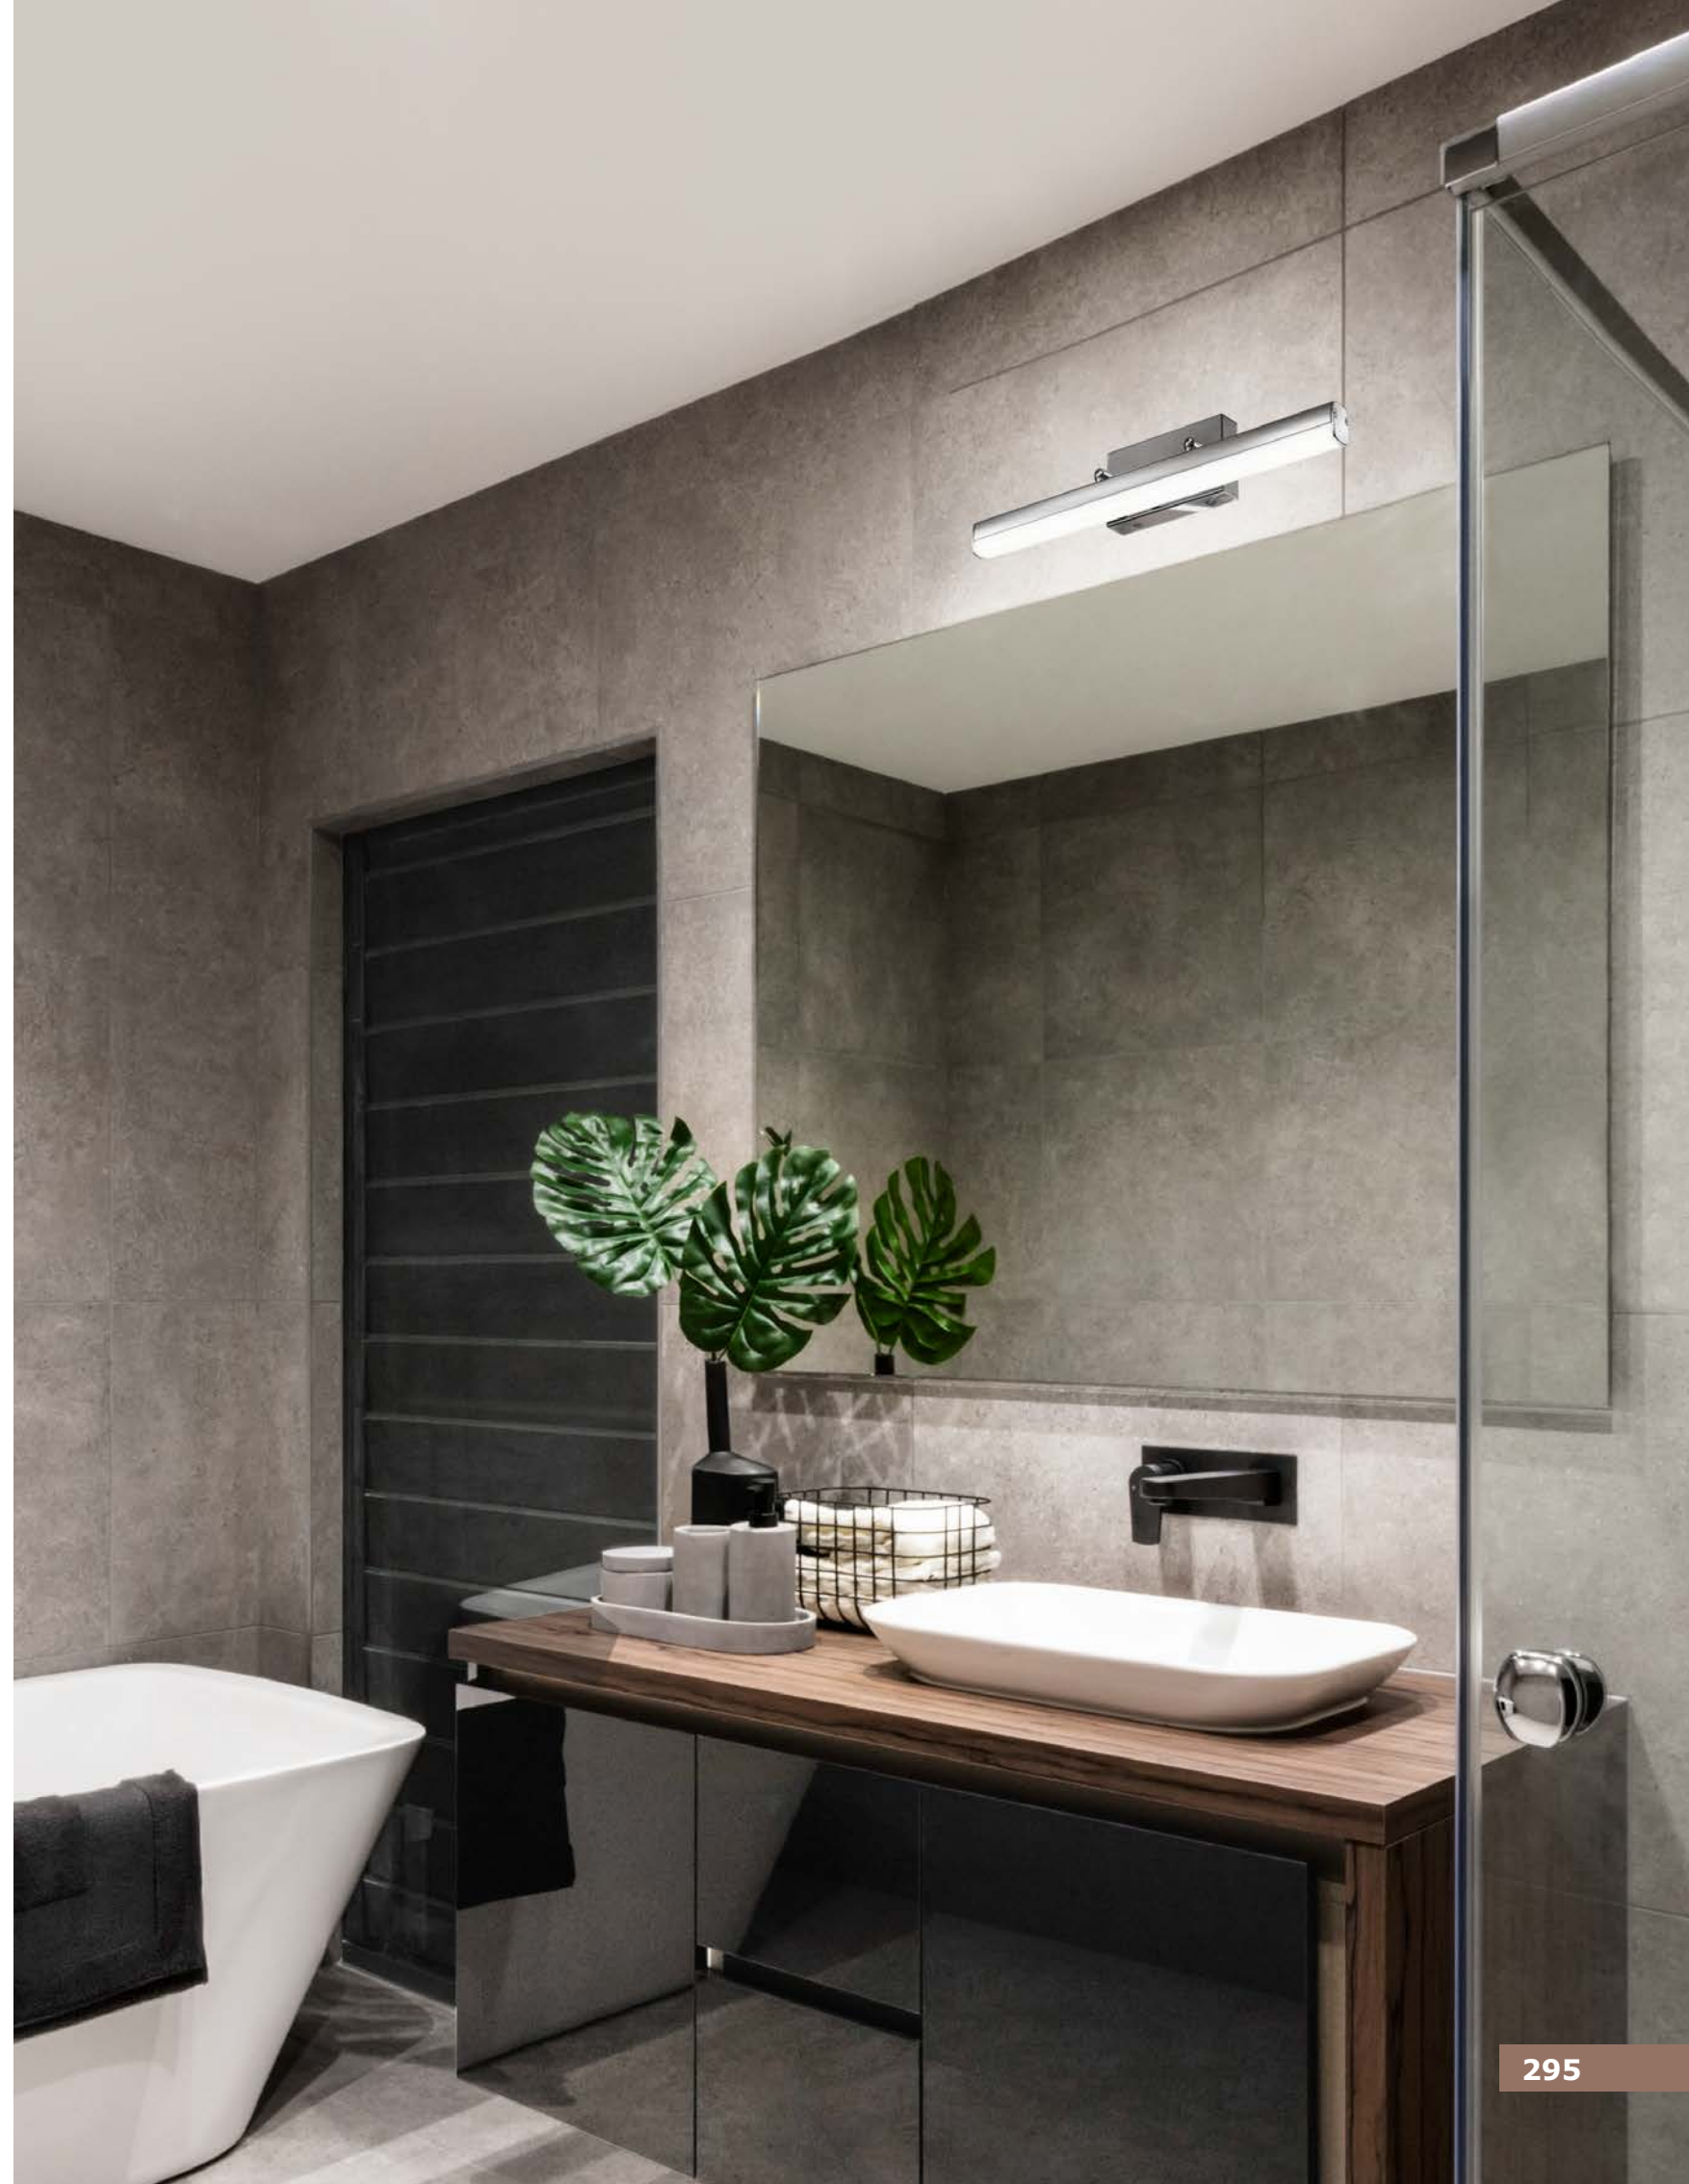

VANESE - 787005

Chrome Aluminium & Acrylic
LED 12 Watt 230 Volt
1174Lm 3000K IP44
L: 49 W1: 3 W2: 7.5 H: 6.5 cm

VANESE - 787006

Chrome Aluminium & Acrylic
LED 18 Watt 230 Volt
1922Lm 3000K IP44
L: 63 W1: 3 W2: 7.5 H: 7.5 cm