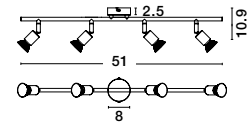

BASE - 661004

Matt White Metal
LED GU10 4x10 Watt 230 Volt
IP20 Bulb Excluded
L: 51 W: 8 H: 10.9 cm