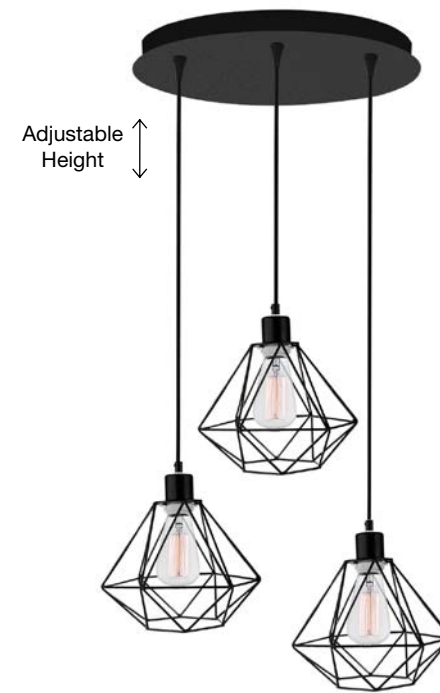

Adjustable Height