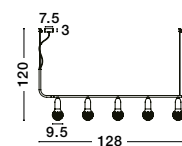

VEDA - 9536419

Black Metal & Clear Glass
LED G9 5x6 Watt 230 Volt
IP20 Bulb Excluded
L: 128 W: 10 H: 120 cm