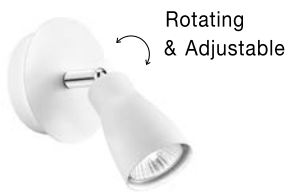

CONO - 668001

White Aluminium
LED GU10 1x10 Watt 230 Volt
IP20 Bulb Excluded
D: 8 W: 13.5 H: 15.7 cm