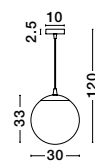

GL 90802001

GL 90803001

GL 90804001

GL 90802511

GL 90803511