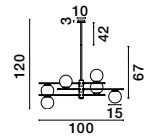

ALSO YOU CAN DO

Two Options Of Height
 67 - 120 cm

GIT - 9009296
 Matt Black & Gold Metal
 Opal Glass
 LED G9 6x5 Watt 230 Volt
 IP20 Bulb Excluded
 Included Two parts Of Metal
 42 cm Each Part
 L: 100 H1: 67 H2: 120 cm