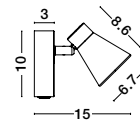

DUBLIN - 9155711
Sandy White Metal
Switch On/Off
LED GU10 1x10 Watt 230 Volt
IP20 Bulb Excluded
L: 10 W: 15 H: 10 cm