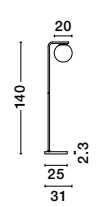

ALVAREZ - 9136702
Satin Gold Metal
& Black Marble
White Opal Glass
LED E27 1x12 Watt 230 Volt
Bulb Excluded IP20
Cable Length: 160 cm
L: 31 W: 25 H: 140 cm