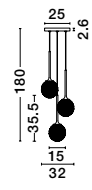

MIRANO - 9160212

Clear Structured Glass
& Brass Gold Steel
LED G9 3x5 Watt 230 Volt
IP20 Bulb Excluded
D: 32 H: 180 cm