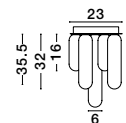

GUSTAVE - 9028852

Light Smoky Grey Glass
& Matt Black Metal
LED G9 7x5 Watt 230 Volt
IP20 Bulb Excluded
D: 23 W: 23 H: 35.5 cm