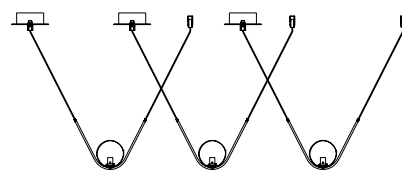

VITTON - 8279601
Brass Metal
White Glossy Glass
Brass Fabric Cable
LED E27 1x12 Watt 230 Volt
IP20 Bulb Excluded
L: 150 W: 20 H: 120 cm

GL 82796021