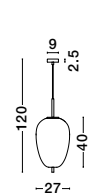

LATO - 9624063

Opal Glass
Brass Gold Metal
Black Fabric Wire
LED E27 1x12 Watt 230 Volt
IP20 Bulb Excluded
D: 27 H1: 40 H2: 120 cm