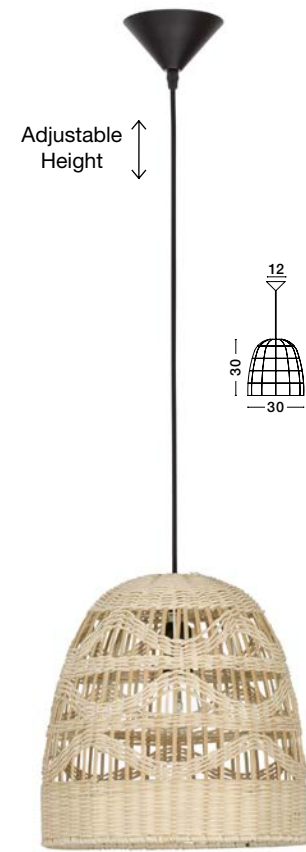

Adjustable Height

PIETRA - 673603
 Black Metal
 LED E27 3x12 Watt 230 Volt
 IP20 Bulb Excluded
 D: 30 H: 135 cm

03

wood & rattan

Adjustable Height

MARLO - 9586505
Natural Rattan
Black Fabric Wire & Base
LED E27 1x12 Watt 230 Volt
IP20 Bulb Excluded
D: 30 H1: 30 H2: 185 cm