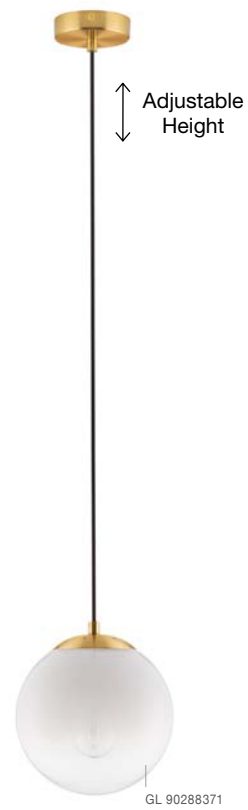

GL 90288371