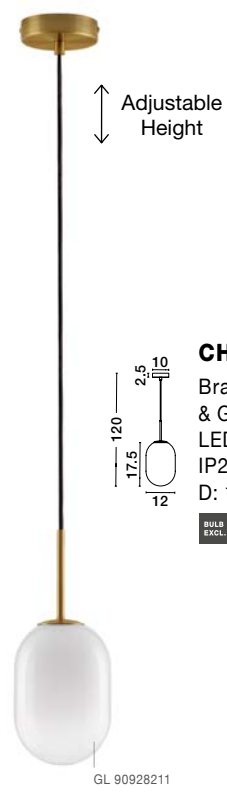

AMELIA - 9028835
 Sandy Gold Metal
 & Clear Glass
 LED G9 5x5 Watt 230 Volt
 IP20 Bulb Excluded
 D: 60 H: 191 cm

Two Options Of Height
62.6 - 37.7 cm

GL 90092451

BALOR - 9009246

Brass Gold Metal
Gradient White Glass
LED G9 6x5 Watt 230 Volt
IP20 Bulb Excluded
Included Two parts Of Metal
25.2 cm Each Part
D: 65 H1: 37.7 H2: 62.6 cm

GL 90092471

BALOR - 9009247

Brass Gold Metal
Gradient White Glass
LED G9 1x5 Watt 230 Volt
IP20 Bulb Excluded
L: 12 W: 18 H: 24.5 cm

Two Options Of Height
77.5 - 52.7 cm

GL 90092451

BALOR - 9009245

Brass Gold Metal
Gradient White Glass
LED G9 8x5 Watt 230 Volt
IP20 Bulb Excluded
Included Two parts Of Metal
25.2 cm Each Part
D: 80 H1: 52.7 H2: 77.5 cm

Two Options Of Height
92.5 - 67.5 cm

GL 90092451

BALOR - 9009244

Brass Gold Metal
Gradient White Glass
LED G9 12x5 Watt 230 Volt
IP20 Bulb Excluded
Included Two parts Of Metal
25.2 cm Each Part
D: 100 H1: 67.5 H2: 92.5 cm