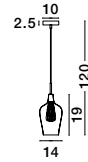

GL 13003013012
GL 13003013011

BOCCALE - 1300301306

Chrome Aluminium
Clear Glass
LED G9 5x5 Watt 230 Volt
IP20 Bulb Excluded
L: 117 W: 10 H: 120 cm

GL 13003013012
GL 13003013011

FILO - 1500202831

Chrome Aluminium
Clear Glass & Gold Frame
LED G9 1x5 Watt 230 Volt
IP20 Bulb Excluded
D: 14 H1: 19 H2: 120 cm