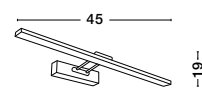

ROSA - 8141291

Chrome Aluminium & Acrylic
LED 8 Watt 230 Volt
310Lm 4000K IP44
L: 45 W: 4.5 H: 19 cm