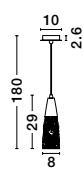

GL 91601911

KOVAC - 9160191
Brass Gold Metal
& Clear Structured Glass
LED G9 1x5 Watt 230 Volt
IP20 Bulb Excluded
D: 8 H: 29 H2: 180 cm