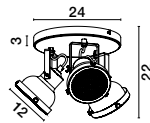

RUVI - 9624105

Matt Black Metal
LED GU10 3x10 Watt
230 Volt
IP20 Bulb Excluded
D: 24 H: 22 cm