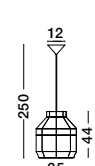

MIA - 9858596
Ivory Rattan
White Fabric Wire & Base
LED E27 1x12 Watt 230 Volt
IP20 Bulb Excluded
D: 35 H1: 44 H2: 250 cm