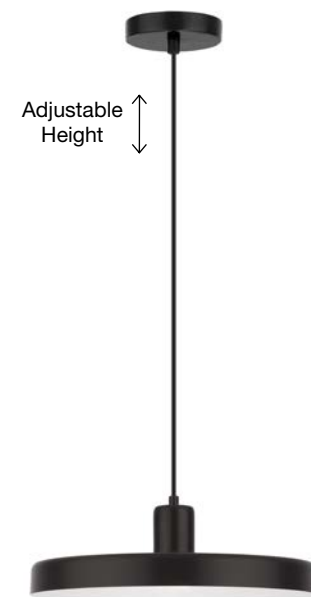

Adjustable Height ↑↓

CHIOTO - 540602

Matt Black Steel Outside
Shiny White Steel Inside
Black Fabric Wire
LED E27 1x12 Watt 230 Volt
IP20 Bulb Excluded
D: 36 H1: 4 H2: 120 cm