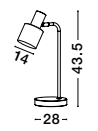

PAZ - 9050161

Gold Metal
Sandy Black Metal Shade
Black Base
LED E14 1x5 Watt 230 Volt
IP20 Bulb Excluded
Cable Length: 155 cm
D: 28 H: 43.5 cm