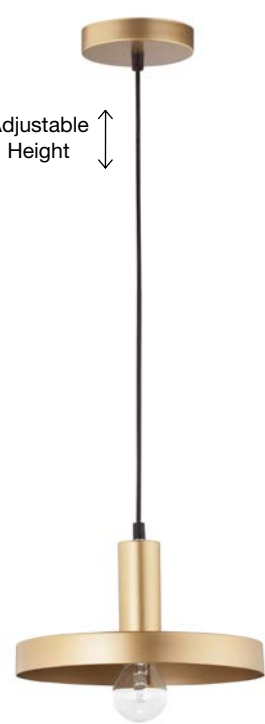

Adjustable Height ↑↓

GARNI - 9417050

Gold Metal
Outside & Inside
Black PVC Wire
LED E27 1x12 Watt 230 Volt
IP20 Bulb Excluded
D: 25 H1: 15 H2: 120 cm