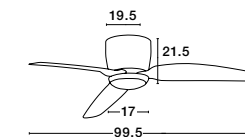

SILKY - 9953015

SATIN - 9953016

VOLGA - 9952361

VOLGA - 9952362

FAN SPECIFICATIONS

Product Nm.	Body Material	Blades Material	Product Size	Speed	Length of Each Blade	Motor Type	Watt (max.)	Power Supply	Airflow (CFM)	RPM	Noise Level	Weight	Blade Sweep	Summer/Winter Function	Light	Remote Control	Guarantee	Class
9953016	Brushed Nickel Steel & Glass	Polywood	D: 132 cm H: 25 cm	5 Speed Remote	57.5 cm	DC	35W	AC220-240V	4500	184	< 50 dB	7 Kg	52"	✓	✓	✓	5 Years motor 1 Year light source	I
9953015	Matt White Steel & Glass	White Polywood	D: 132 cm H: 25 cm	5 Speed Remote	57.5 cm	DC	35W	AC220-240V	4500	184	< 50 dB	7 Kg	52"	✓	✓	✓	5 Years motor 1 Year light source	I