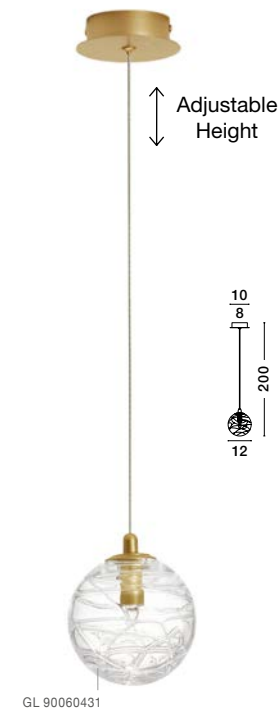

GL 91601911

KOVAC - 9160196
 Brass Gold Metal
 & Clear Structured Glass
 LED G9 6x5 Watt 230 Volt
 IP20 Bulb Excluded
 D: 35 H: 180 cm

GL 91601911

KOVAC - 9160195
 Brass Gold Metal
 & Clear Structured Glass
 LED G9 5x5 Watt 230 Volt
 IP20 Bulb Excluded
 L: 80 W: 10 H: 180 cm