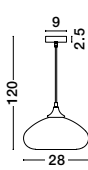

SAVAZ - 9726482

Chrome Glass
Black Metal
Black Fabric Wire
LED E27 1x12 Watt 230 Volt
IP20 Bulb Excluded
D: 28 H1: 14 H2: 120 cm