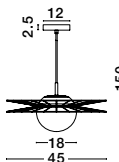

ELLERY - 9043302

Sandy Black Metal
& Opal Glass
LED E27 1x12 Watt 230 Volt
IP20 Bulb Excluded
D: 45 H: 22.5 H2: 150 cm