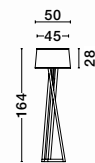

SALINO - 9145071
Ivory Fabric Shade
Brown Fabric Wire
Natural Wood
LED E27 1x12 Watt 230 Volt
IP20 Bulb Excluded
Cable Length: 200 cm
D: 50 H1: 28 H2: 164 cm