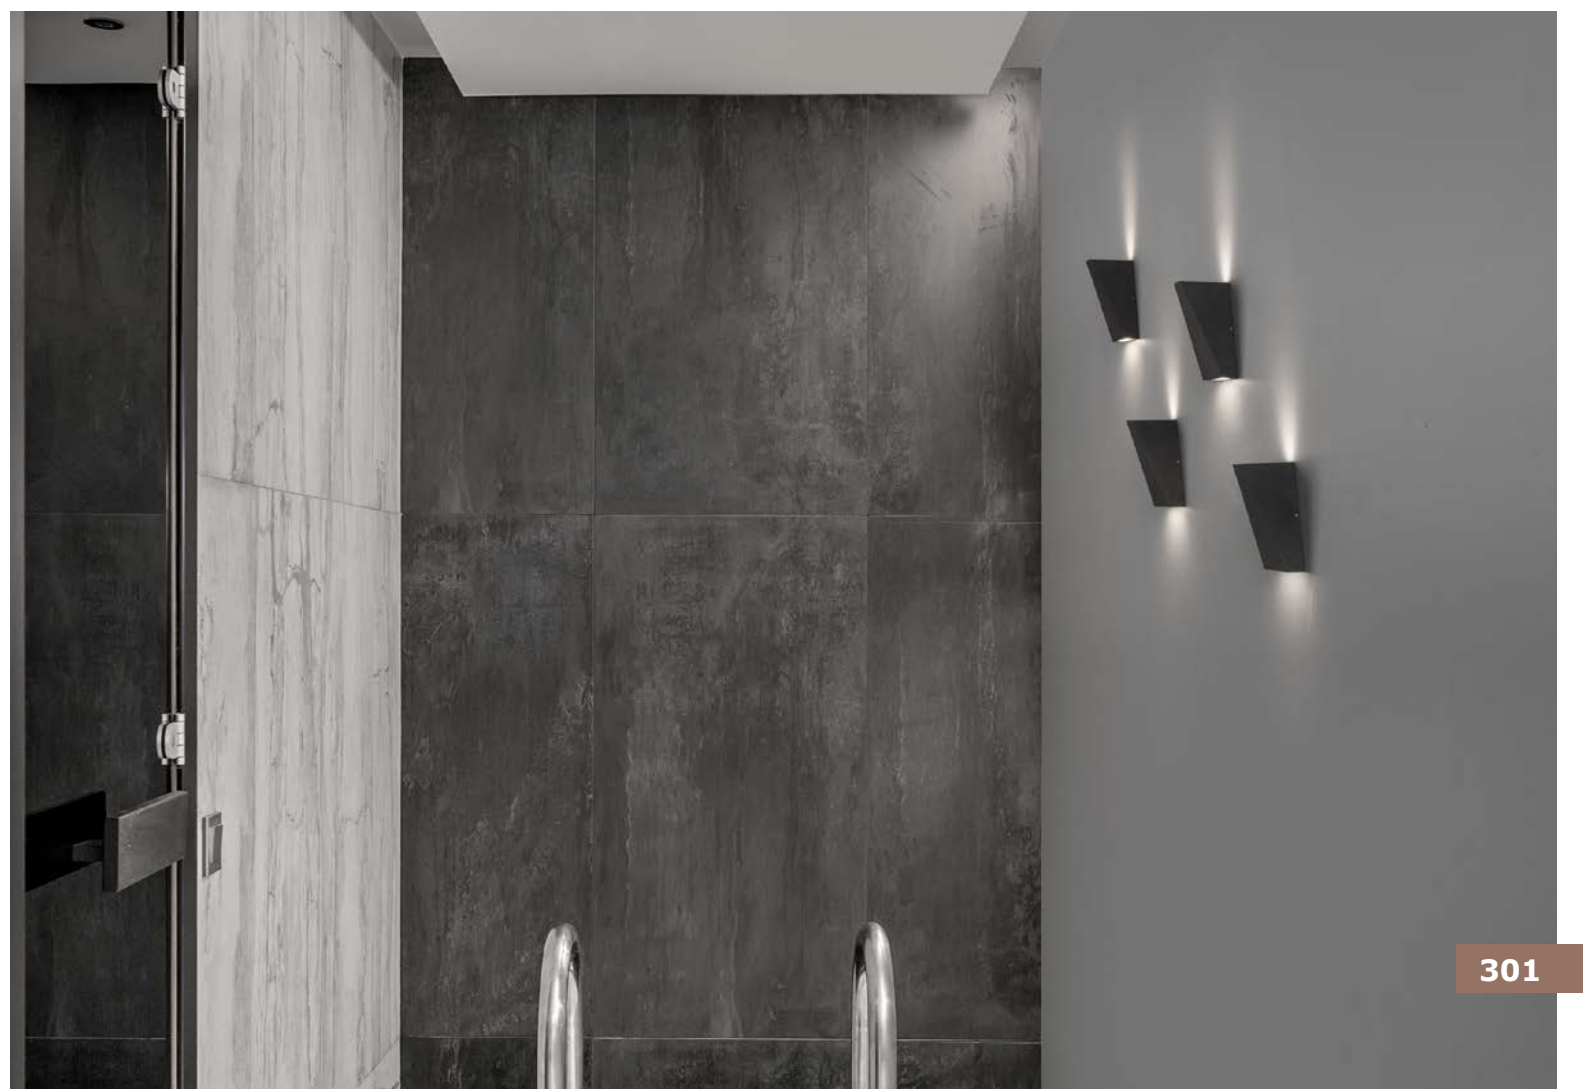

LED

MILEY - 9202131
 Sandy White Aluminium & Glass
 LED 3 Watt 230 Volt
 304Lm 3000K IP54
 Light Down
 L: 8 W: 4 H: 12 cm

LED

IP54

GL 6022021

POLO - 602202

Opal Glass & Satin Nickel
LED E14 2x5 Watt 230 Volt
IP44 Bulb Excluded
L: 33 W: 4 H: 8 cm