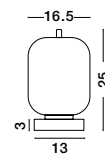

LATO - 9624086

Brass Gold Metal
& Opal Glass
LED E14 1x5 Watt 230 Volt
IP20 Bulb Excluded
Cable Length: 160 cm
D: 16.5 H: 25 cm

GL 96240853