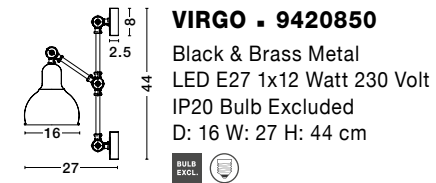

VIRGO - 9420850

Black & Brass Metal
LED E27 1x12 Watt 230 Volt
IP20 Bulb Excluded
D: 16 W: 27 H: 44 cm