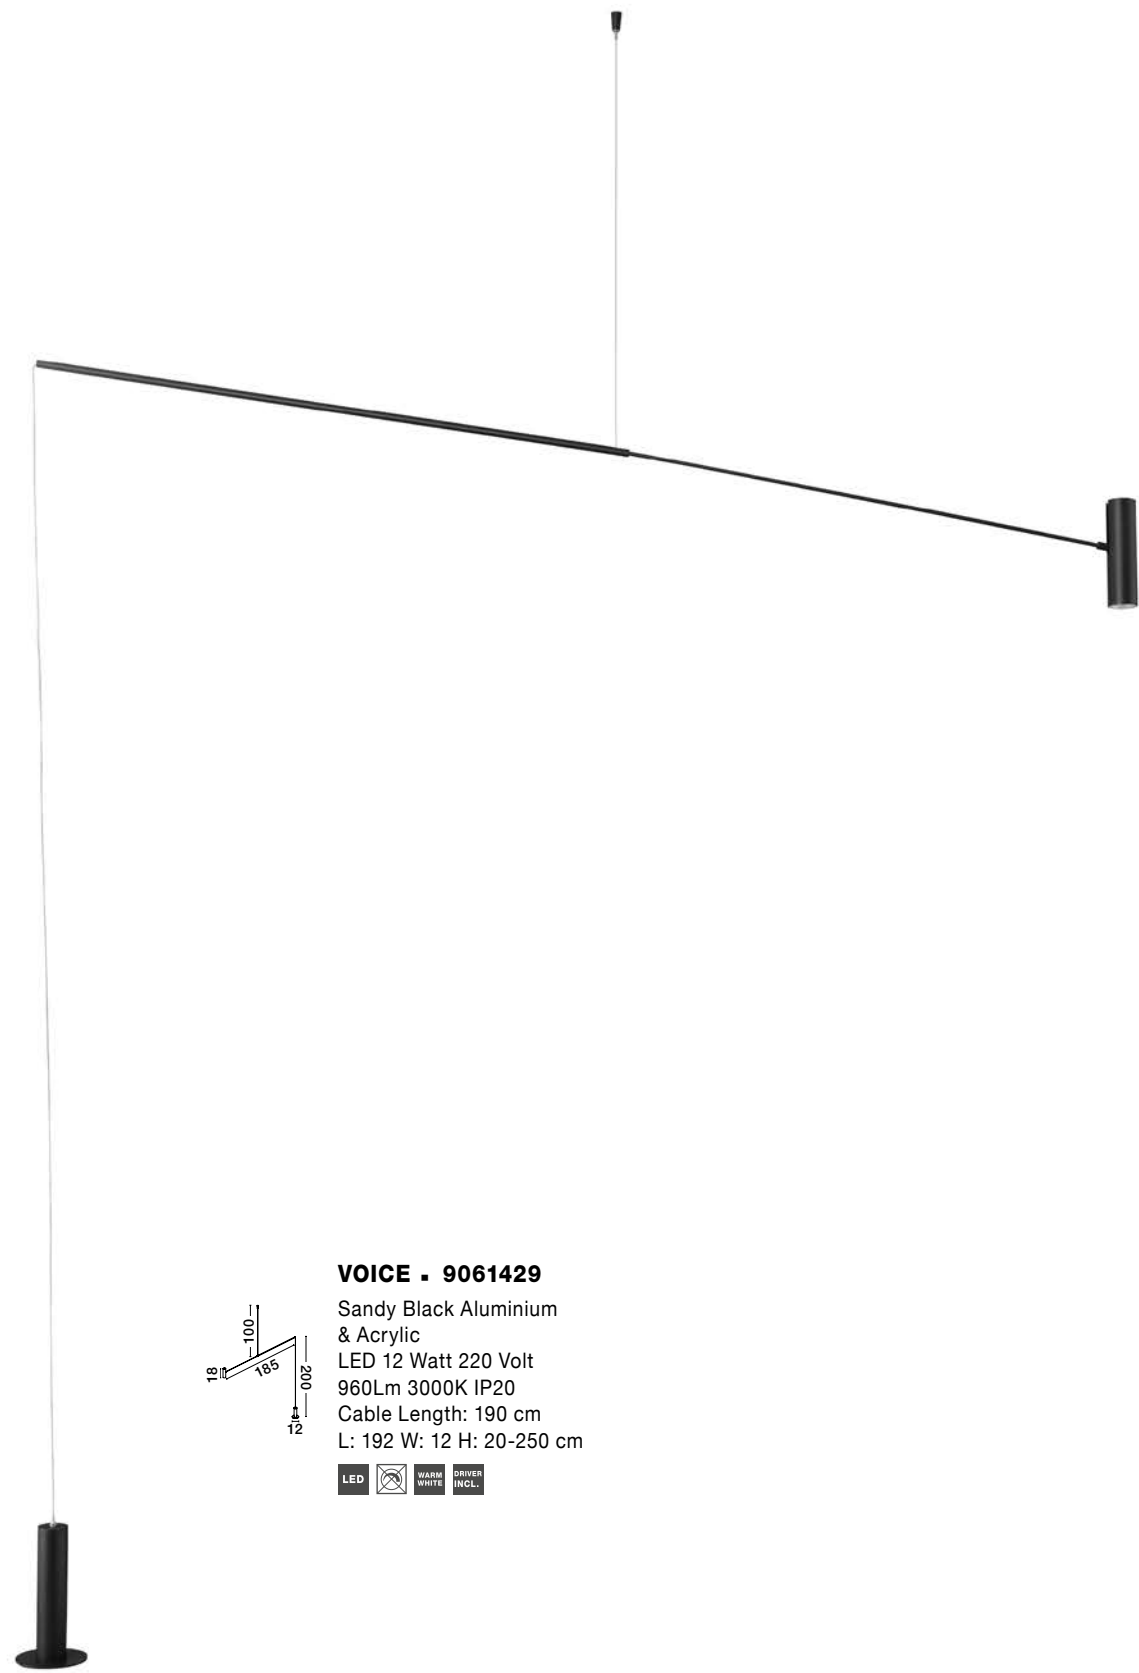

07

floor & table lamps

VOICE - 9061429

Sandy Black Aluminium
& Acrylic
LED 12 Watt 220 Volt
960Lm 3000K IP20
Cable Length: 190 cm
L: 192 W: 12 H: 20-250 cm

GL 90102241

DEDALO - 9010223

Sandy Black Aluminium
& Opal Glass
LED G9 1x5 Watt 230 Volt
IP20 Bulb Excluded
Cable Length: 150 cm
D: 10 H: 63.8 cm