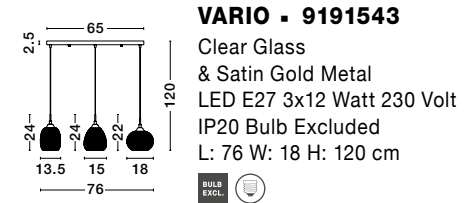

Adjustable Height

GL 91915411

Adjustable Height

GL 91915411

GL 91915421

GL 91915431

Adjustable Height

GL 91915431

GL 91915411

GL 91915421

GL 91915451

Adjustable Height

GL 91915411

GL 91915421

GL 91915431