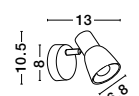

GL 6670011

PUBLICO - 667002

Opal Glass
Satin Nickel Metal
LED E14 2x5 Watt 230 Volt
IP20 Bulb Excluded
L: 34.2 W: 7.8 H: 16.2 cm

GL 6670011

PUBLICO - 667001

Opal Glass
Satin Nickel Metal
LED E14 1x5 Watt 230 Volt
IP20 Bulb Excluded
D: 8 W: 13 H: 10.5 cm