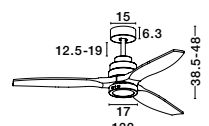

NATURE - 9952314

FAN SPECIFICATIONS

Product Nm.	Body Material	Blades Material	Product Size	Speed	Length of Each Blade	Motor Type	Watt (max.)	Power Supply	Airflow (CFM)	RPM	Noise Level	Weight	Blade Sweep	Summer/Winter Function	Light	Remote Control	Guarantee	Class
9952314	Matt White Steel & Glass	Oak Wood	D: 132 cm H: 35-48 cm	5 Speed Remote	64 cm	DC	25W	AC220-240V	5000	200	< 50 dB	5.8 Kg	52"	✓	✓	✓	5 Years motor 1 Year light source	I
5231401	Matt Black Steel & Glass	Brown Wood	D: 132 cm H: 35-48 cm	5 Speed Remote	64 cm	DC	40W	AC220-240V	4000	200	< 30 dB	5.8 Kg	52"	✓	✓	✓	5 Years motor 1 Year light source	I

LIGHT SPECIFICATIONS

Product Nm.	LED Watt	Motor DC Watt	Lumen	Volt	LED Chip	Beam Angle	Kelvin	Protection	Driver Included
9952314 5231401	12W	25W	800Lm	220V	Epstar	120°	3000K	IP20	✓

Wall Panel
L: 10 W: 10 H: 5.5 cm