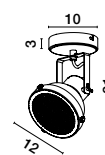

RUVI - 9624103

Matt Black Metal
LED GU10 1x10 Watt
230 Volt
IP20 Bulb Excluded
D: 12 W: 20 H: 21 cm