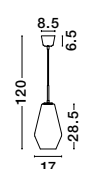

VEIRO - 9724101

Chrome Glass
Black Metal
Black Fabric Wire
LED E27 1x12 Watt 230 Volt
IP20 Bulb Excluded
D: 17 H1: 28.5 H2: 120 cm