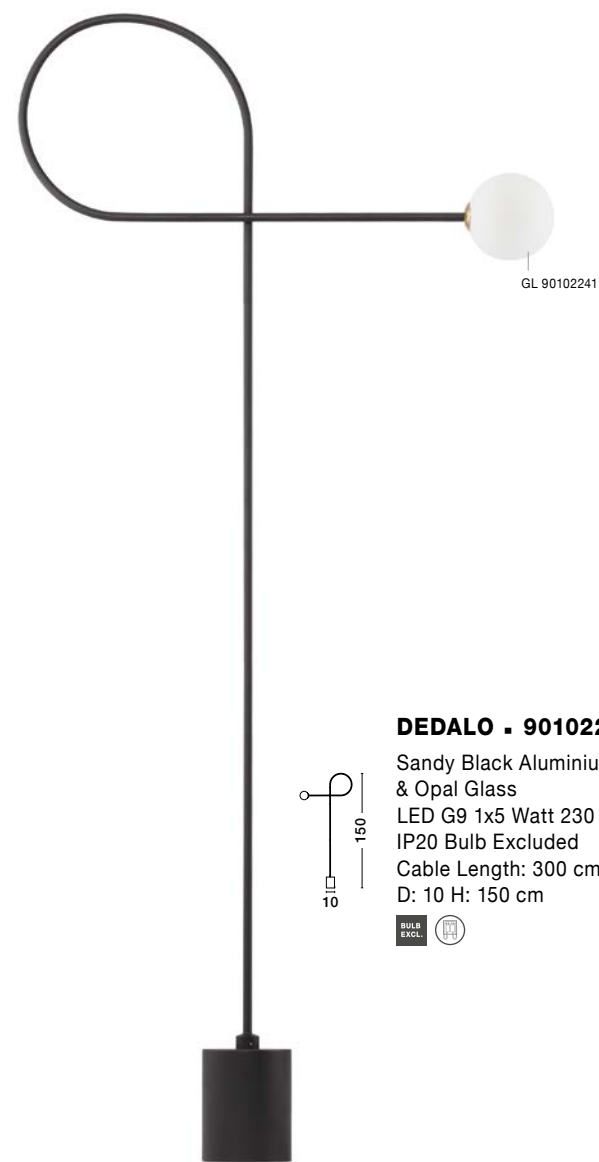

07

floor & table lamps

VOICE - 9061429

Sandy Black Aluminium
& Acrylic
LED 12 Watt 220 Volt
960Lm 3000K IP20
Cable Length: 190 cm
L: 192 W: 12 H: 20-250 cm

GL 90102241

DEDALO - 9010223

Sandy Black Aluminium
& Opal Glass
LED G9 1x5 Watt 230 Volt
IP20 Bulb Excluded
Cable Length: 150 cm
D: 10 H: 63.8 cm