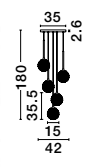

GL 91602111

MIRANO - 9160212

Clear Structured Glass
& Brass Gold Steel
LED G9 3x5 Watt 230 Volt
IP20 Bulb Excluded
D: 32 H: 180 cm

GL 91602111

MIRANO - 9260212

Clear Structured Glass
& Brass Gold Steel
LED G9 5x5 Watt 230 Volt
IP20 Bulb Excluded
D: 42 H: 180 cm