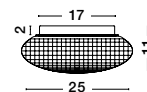

SENS - 838123
Clear Glass
White Metal
LED E27 1x12 Watt 230 Volt
IP44 Bulb Excluded
D: 25 H: 11 cm