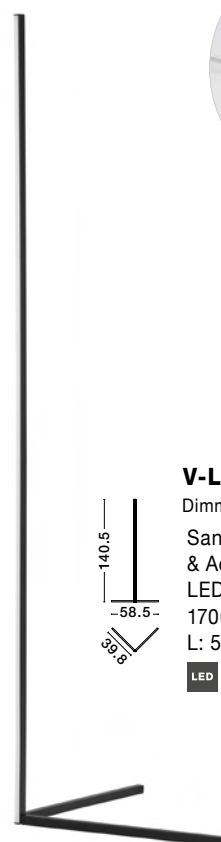

V-LINE - 9267108
Dimmable
Sandy Black Aluminium
& Acrylic
LED 18 Watt 230 Volt
1700Lm 3000K IP20
L: 58.5 W: 39.8 H: 140.5 cm