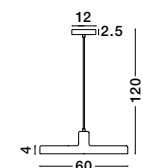

CHIOTO - 540601

Matt Black Steel Outside
Shiny White Steel Inside
Black Fabric Wire
LED E27 1x12 Watt 230 Volt
IP20 Bulb Excluded
D: 60 H1: 4 H2: 120 cm