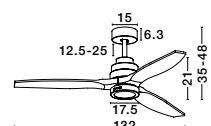

SABAL - 5231401