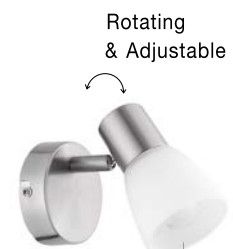

PUBLICO - 667002

Opal Glass
Satin Nickel Metal
LED E14 2x5 Watt 230 Volt
IP20 Bulb Excluded
L: 34.2 W: 7.8 H: 16.2 cm

GL 6670011

PUBLICO - 667001

Opal Glass
Satin Nickel Metal
LED E14 1x5 Watt 230 Volt
IP20 Bulb Excluded
D: 8 W: 13 H: 10.5 cm