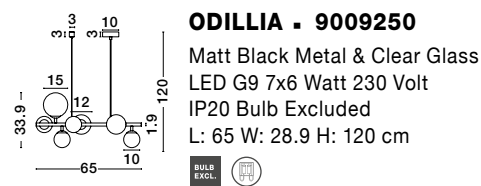

ODILLIA - 9009250

Matt Black Metal & Clear Glass
LED G9 7x6 Watt 230 Volt
IP20 Bulb Excluded
L: 65 W: 28.9 H: 120 cm