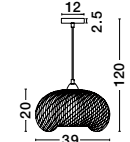

SCARLET . 9142498
Natural Bamboo
Black PVC Wire & Base
LED E27 1x12 Watt 230 Volt
IP20 Bulb Excluded
D: 39 H1: 20 H2: 120 cm