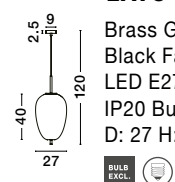

LATO - 9624081

Brass Gold Metal & Smoky Glass
Black Fabric Wire
LED E27 1x12 Watt 230 Volt
IP20 Bulb Excluded
D: 27 H: 120 cm