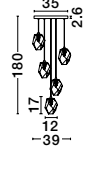

ICE - 9160235

Gradient White Colour
Glass & White Metal
LED G9 5x5 Watt 230 Volt
IP20 Bulb Excluded
D: 39 H: 180 cm