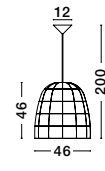

MARLO - 9586504
Natural Rattan
Black Fabric Wire & Base
LED E27 1x12 Watt 230 Volt
IP20 Bulb Excluded
D: 46 H1: 46 H2: 200 cm