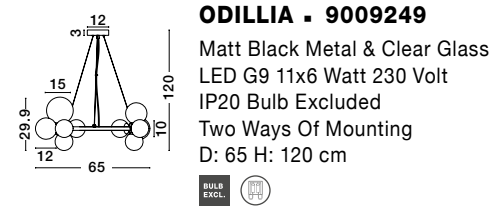

ALSO YOU CAN DO

ODILLIA - 9009249

Matt Black Metal & Clear Glass
LED G9 11x6 Watt 230 Volt
IP20 Bulb Excluded
Two Ways Of Mounting
D: 65 H: 120 cm