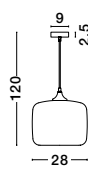

SAVAZ - 9726483

Chrome Glass
Black Metal
Black Fabric Wire
LED E27 1x12 Watt 230 Volt
IP20 Bulb Excluded
D: 28 H1: 23 H2: 120 cm