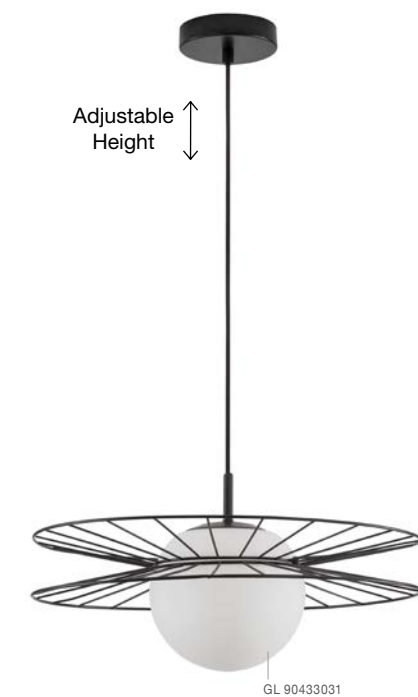

GL 90433031

ELLERY - 9043303

Gold Metal
& Opal Glass
LED E27 1x12 Watt 230 Volt
IP20 Bulb Excluded
D: 45 H: 22.5 H2: 150 cm

GL 96201271

FLY - 9620126

Matt Black Metal
& Opal Glass
LED E27 1x12 Watt 230 Volt
IP20 Bulb Excluded
D: 36 H: 115 cm