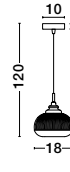

GL 97382101

MOND - 9738210

Satin Gold Metal
Clear Glass
LED E14 1x5 Watt 230 Volt
IP20 Bulb Excluded
D: 15 H1: 24 H2: 120 cm

GL 97382111

MOND - 9738211

Satin Gold Metal
Clear Glass
LED E14 1x5 Watt 230 Volt
IP20 Bulb Excluded
D: 18 H1: 19.5 H2: 120 cm