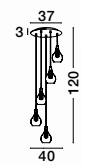

FILO - 1500202805

Chrome Aluminium
Clear Glass & Gold Frame
LED G9 5x5 Watt 230 Volt
IP20 Bulb Excluded
D: 40 H: 120 cm