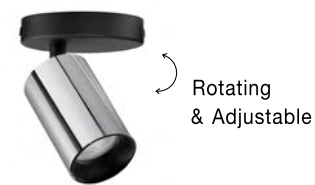

Rotating & Adjustable

POGNO - 9111435

Sandy Black & Gold Aluminium
LED GU10 3x10 Watt IP20
220-240 Volt Bulb Excluded
L: 60 W: 6 H: 14 cm

Rotating & Adjustable

POGNO - 9111436

Sandy Black & Gold Aluminium
LED GU10 4x10 Watt 220-240 Volt
IP20 Bulb Excluded
L: 80 W: 6 H: 14 cm