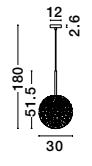

GL 91602111

MIRANO - 9160211

Clear Structured Glass
& Brass Gold Steel
LED G9 1x5 Watt 230 Volt
IP20 Bulb Excluded
D: 15 H: 35.5 H2: 180 cm

GL 92602111

MIRANO - 9260211

Clear Structured Glass
& Brass Gold Steel
LED E27 1x12 Watt 230 Volt
IP20 Bulb Excluded
D: 30 H: 51.5 H2: 180 cm