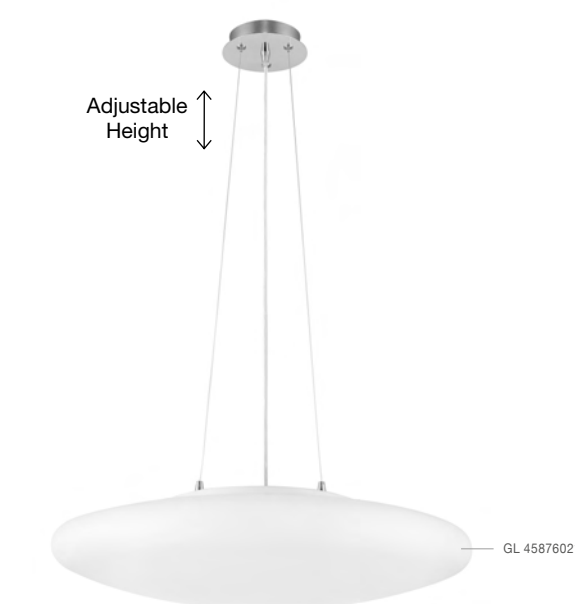

NEVOSO - 920424
Opal Glass & White Metal
LED E27 1x12 Watt 230 Volt
IP20 Bulb Excluded
D: 30 H: 32 cm

Adjustable Height

GL 45876011

PRESSIONE - 4587601

Opal Glass
Satin Metal Base
Chrome Aluminium
LED E27 4x12 Watt 230 Volt
IP20 Bulb Excluded
D: 60 H: 110 cm