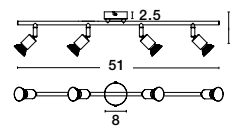

LUP - 960004
Satin Gold Metal
LED GU10 4x10 Watt 230 Volt
IP20 Bulb Excluded
L: 51 W: 8 H: 10.9 cm