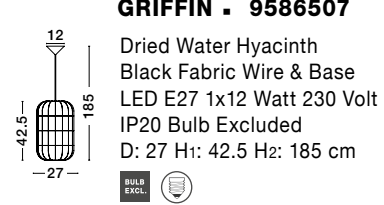

GRIFFIN - 9586507

Dried Water Hyacinth
Black Fabric Wire & Base
LED E27 1x12 Watt 230 Volt
IP20 Bulb Excluded
D: 27 H1: 42.5 H2: 185 cm