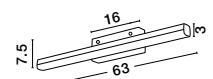

VANESE - 787006

Chrome Aluminium & Acrylic
LED 18 Watt 230 Volt
1922Lm 3000K IP44
L: 63 W1: 3 W2: 7.5 H: 7.5 cm