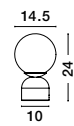

KENIO - 9050164
White Marble
Opal Glass
LED E14 1x5 Watt 230 Volt
IP20 Bulb Excluded
D: 14.5 H: 24 cm