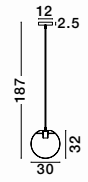

MIRALE - 9416930

Gold Metal
Clear Glass
& Black PVC Wire
LED E27 1x12 Watt 230 Volt
IP20 Bulb Excluded
D: 30 H1: 32 H2: 187 cm