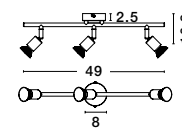

BASE - 661003

Matt White Metal
LED GU10 3x10 Watt 230 Volt
IP20 Bulb Excluded
L: 49 W: 8 H: 10.9 cm