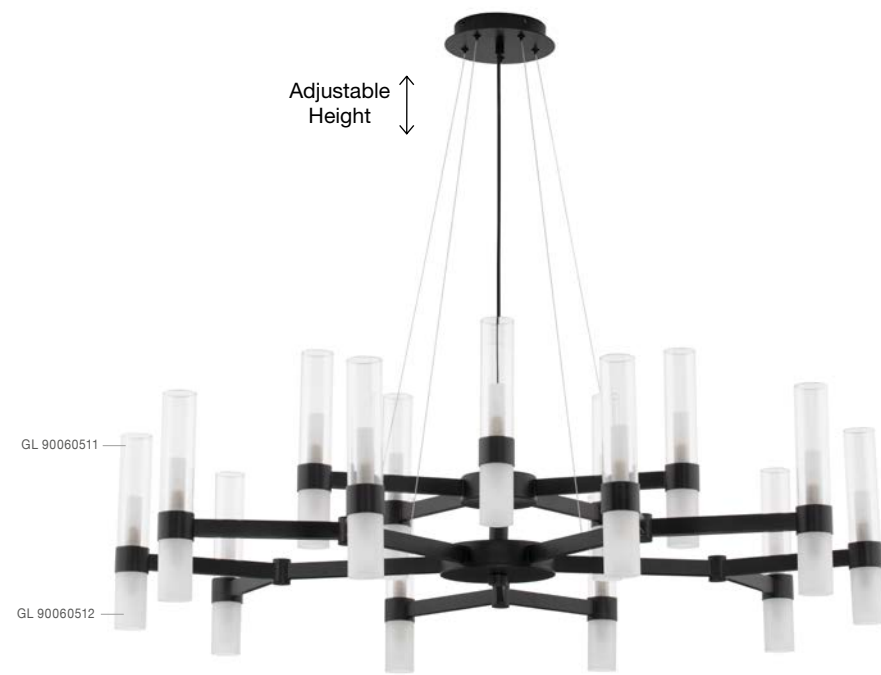

GL 90928211

GL 90288371

VITA - 9028837
 Brass Gold Metal
 & Gradient White Glass
 LED E27 1x12 Watt 230 Volt
 IP20 Bulb Excluded
 D: 20 H: 120 cm

GL 90288361

VITA - 9028836
 Brass Gold Metal
 & Gradient White Glass
 LED E27 1x12 Watt 230 Volt
 IP20 Bulb Excluded
 D: 30 H: 120 cm

GL 90288371

VITA - 9028841
 Brass Gold Metal
 & Gradient White Glass
 LED E27 3x12 Watt 230 Volt
 IP20 Bulb Excluded
 D: 30 H: 120 cm

GL 90288401

VITA - 9028840
 Sandy Gold Metal
 & Gradient White Glass
 LED E27 1x12 Watt 230 Volt
 IP20 Bulb Excluded
 D: 20 H: 25.5 cm

GL 90288391

VITA - 9028839
 Brass Gold Metal
 & Gradient White Glass
 LED E27 1x12 Watt 230 Volt
 IP20 Bulb Excluded
 D: 30 H: 35.5 cm

CENTURY - 9006051

Matt Black Metal
Clear & Frost Glass
LED G9 12x5 Watt 230 Volt
IP20 Bulb Excluded
D: 70 H1: 30.5 H2: 210 cm

CENTURY - 9006052

Matt Black Metal
Clear & Frost Glass
LED G9 20x5 Watt 230 Volt
IP20 Bulb Excluded
D: 85 H1: 30.5 H2: 210 cm

CENTURY - 9006053

Matt Black Metal
Clear & Frost Glass
LED G9 30x5 Watt 230 Volt
IP20 Bulb Excluded
D: 120 H1: 42 H2: 210 cm