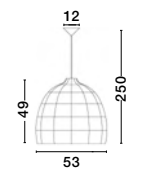

DESTIN - 9586691
Black Rattan
Black Fabric Wire & Base
LED E27 1x12 Watt 230 Volt
IP20 Bulb Excluded
D: 53 H1: 49 H2: 250 cm