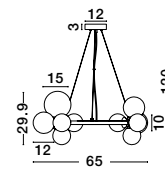

BOTH HANGING SYSTEM INCLUDED

ODILLIA - 9028855
Matt Black Metal & Smoky Glass
LED G9 11x6 Watt 230 Volt
IP20 Bulb Excluded
Two Ways Of Mounting
D: 65 H: 120 cm