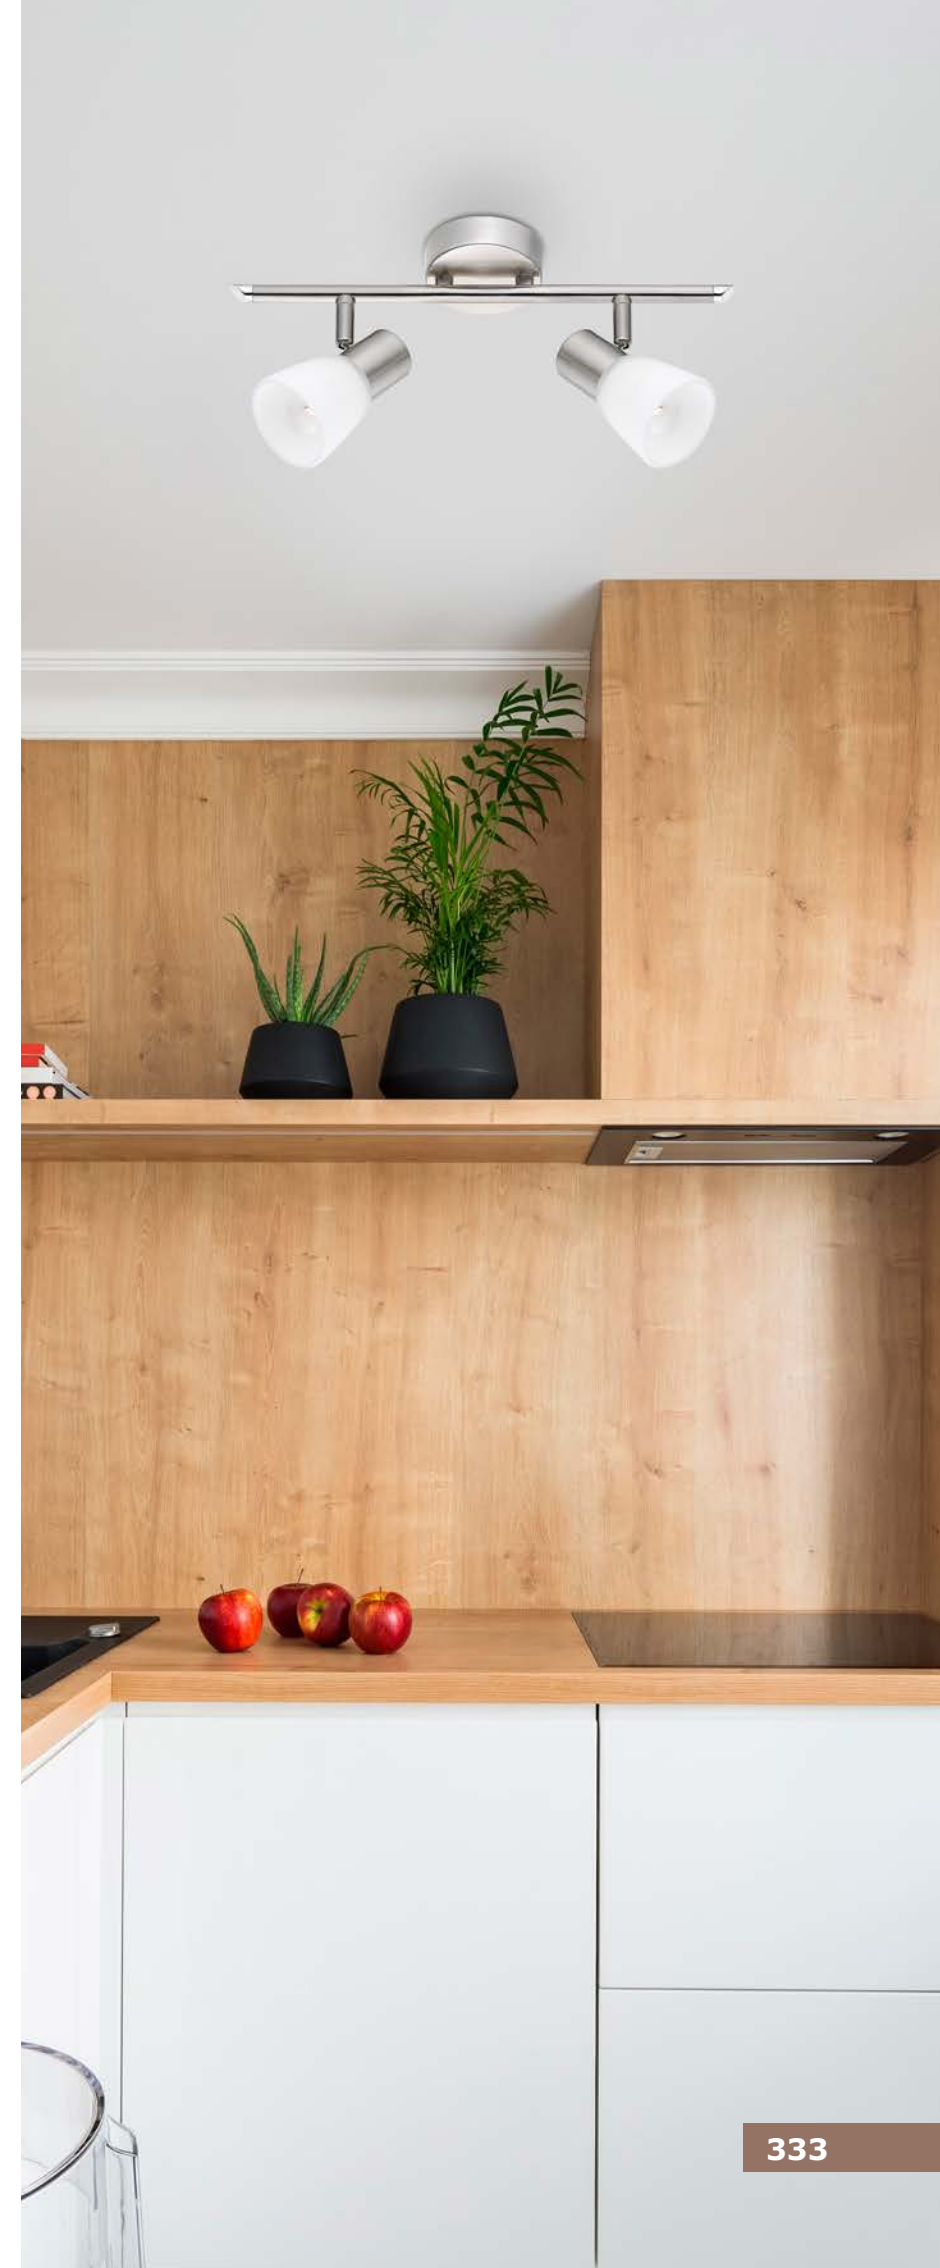

GL 6670011

PUBLICO - 667002

Opal Glass
Satin Nickel Metal
LED E14 2x5 Watt 230 Volt
IP20 Bulb Excluded
L: 34.2 W: 7.8 H: 16.2 cm

GL 6670011

PUBLICO - 667001

Opal Glass
Satin Nickel Metal
LED E14 1x5 Watt 230 Volt
IP20 Bulb Excluded
D: 8 W: 13 H: 10.5 cm