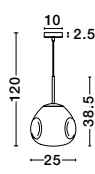

LAVA - 9190401

Copper Metal
Handmade Copper Glass
LED E27 1x12 Watt 230 Volt
IP20 Bulb Excluded
D: 25 H1: 38.5 H2: 120 cm