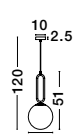

GRUS . 9191202

Matt Black Metal
Opal Glass
LED E27 1x12 Watt 230 Volt
IP20 Bulb Excluded
D: 20 H1: 51 H2: 120 cm