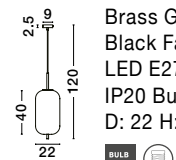

Adjustable Height

GL 96240791

LATO - 9624079

Brass Gold Metal & Smoky Glass
Black Fabric Wire
LED E27 1x12 Watt 230 Volt
IP20 Bulb Excluded
D: 30 H: 120 cm

Adjustable Height

GL 96240801

LATO - 9624080

Brass Gold Metal & Smoky Glass
Black Fabric Wire
LED E27 1x12 Watt 230 Volt
IP20 Bulb Excluded
D: 22 H: 120 cm