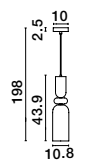

MURANO - 9009236

Sandy Gold Metal
Glossy Dark Green, Pink
& Light Grey Glass
LED E14 1x5 Watt 230 Volt
IP20 Bulb Excluded
D: 10.8 H1: 43.9 H2: 198 cm