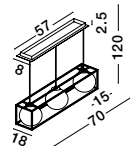

JULIET . 9206402

Brass & Black Metal
White Opal Glass
LED E14 3x12 Watt 230 Volt
IP20 Bulb Excluded
L: 70 W: 18 H: 120 cm