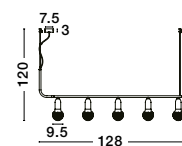

Adjustable
Height

VEDA - 9536419

Black Metal & Clear Glass
LED G9 5x6 Watt 230 Volt
IP20 Bulb Excluded
L: 128 W: 10 H: 120 cm

Adjustable
Height

VEDA - 9536415

Brass Metal & Clear Glass
LED G9 5x6 Watt 230 Volt
IP20 Bulb Excluded
L: 128 W: 10 H: 120 cm