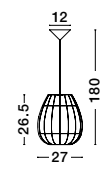

MARLO - 9586500
Natural Rattan
Black Fabric Wire & Base
LED E27 1x12 Watt 230 Volt
IP20 Bulb Excluded
D: 27 H1: 26.5 H2: 180 cm