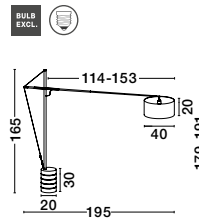

TRACCIA - 41455401

Iron & Plastic
Black Fabric Shade
LED E27 1x12 Watt 230 Volt
IP20 Bulb Excluded
Cable Length: 240 cm
L: 195 W: 40 H: 165