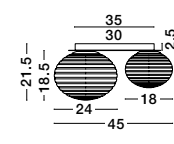

GL 90288472