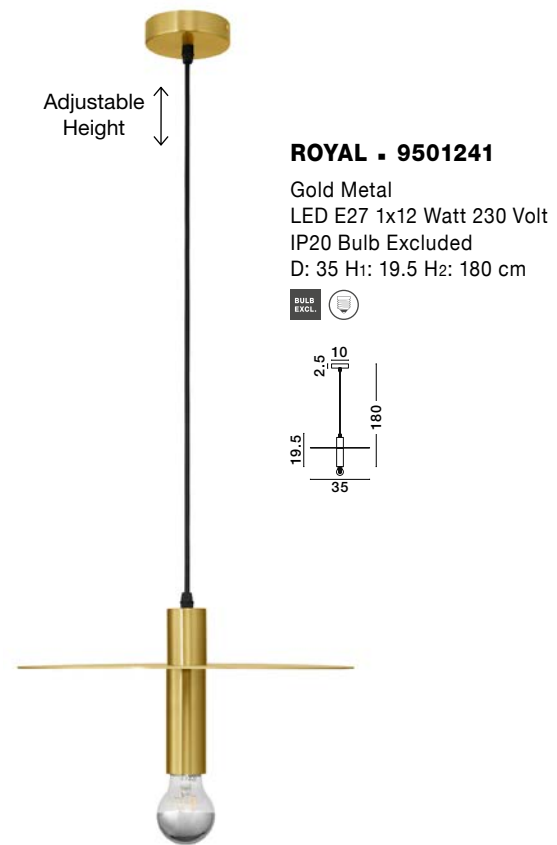

Adjustable
Height

FELIX - 9287916
Gold Aluminium
& Acrylic
LED G9 6x5 Watt 230 Volt
IP20 Bulb Excluded
D: 32 H: 35 H2: 120 cm

FELIX - 9287917
Gold Aluminium
& Acrylic
LED 20 Watt 220 - 240 Volt
1472Lm 3000K IP20
D: 18 W: 8.8 H: 50 cm

Adjustable Height

Adjustable Height

Adjustable Height

Adjustable Height

NORWAY - 9287946
 Gold Metal
 Gold Fabric Wire
 LED E27 1x12 Watt 230 Volt
 IP20 Bulb Excluded
 D: 4.5 H1: 20 H2: 180 cm

NORWAY - 9287947
 Gold Metal
 Gold Fabric Wire
 LED E27 1x12 Watt 230 Volt
 IP20 Bulb Excluded
 D: 4.5 H1: 35 H2: 180 cm

NORWAY - 9287948
 Gold Metal
 Gold Fabric Wire
 LED E27 1x12 Watt 230 Volt
 IP20 Bulb Excluded
 D: 4.5 H1: 50 H2: 180 cm

NORWAY - 9287949
 Gold Metal
 Gold Fabric Wire
 LED E27 1x12 Watt 230 Volt
 IP20 Bulb Excluded
 D: 4.5 H1: 70 H2: 180 cm