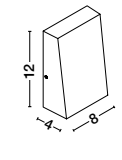

MILEY - 9202261
Sandy White Aluminium & Glass
LED 6 Watt 230 Volt
397Lm 3000K IP54
Light Up & Down
L: 7.4 W: 7.4 H: 13.6 cm

MILEY - 9202131
Sandy White Aluminium & Glass
LED 3 Watt 230 Volt
304Lm 3000K IP54
Light Down
L: 8 W: 4 H: 12 cm

LED

IP54