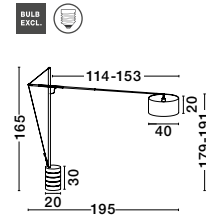

Adjustable

Adjustable

TRACCIA - 41455401

Iron & Plastic
 Black Fabric Shade
 LED E27 1x12 Watt 230 Volt
 IP20 Bulb Excluded
 Cable Length: 240 cm
 L: 195 W: 40 H: 165

TRACCIA - 41455402

Iron & Plastic
 White Fabric Shade
 LED E27 1x12 Watt 230 Volt
 IP20 Bulb Excluded
 Cable Length: 240 cm
 L: 195 W: 40 H: 165