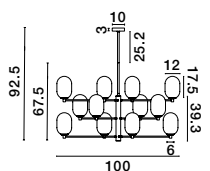

Two Options Of Height
92.5 - 67.5 cm

GL 90092451

BALOR - 9009244

Brass Gold Metal
Gradient White Glass
LED G9 12x5 Watt 230 Volt
IP20 Bulb Excluded
Included Two parts Of Metal
25.2 cm Each Part
D: 100 H1: 67.5 H2: 92.5 cm