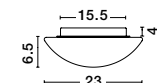

BREST - 832401

White Opal Glass & Metal
LED E27 1x12 Watt 230 Volt
IP44 Bulb Excluded
D: 23 H: 10.5 cm