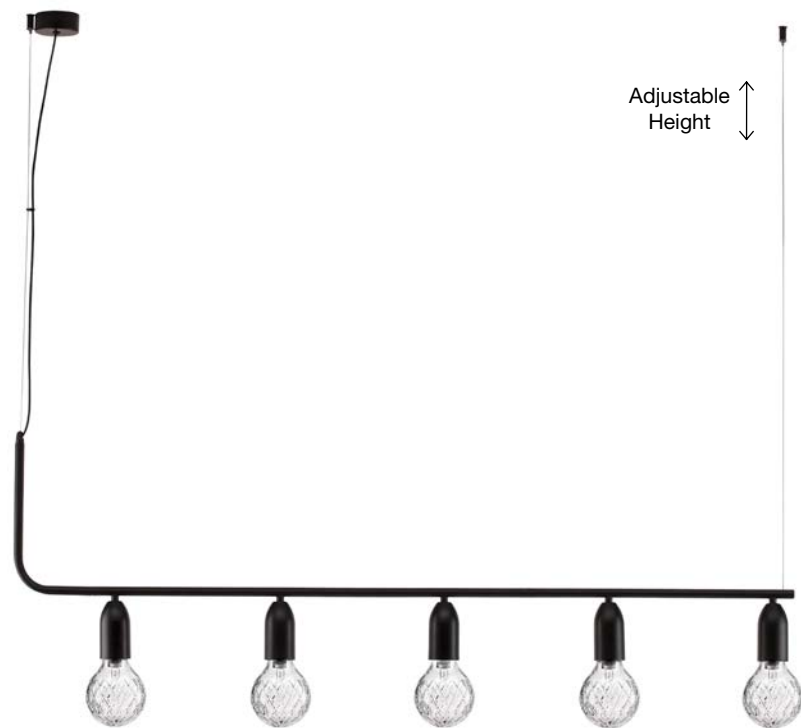

Adjustable Height

Adjustable Height

Adjustable Height

Adjustable Height

NORWAY - 9287946
 Gold Metal
 Gold Fabric Wire
 LED E27 1x12 Watt 230 Volt
 IP20 Bulb Excluded
 D: 4.5 H1: 20 H2: 180 cm

NORWAY - 9287947
 Gold Metal
 Gold Fabric Wire
 LED E27 1x12 Watt 230 Volt
 IP20 Bulb Excluded
 D: 4.5 H1: 35 H2: 180 cm

VEDA - 9536417
 Black Metal & Clear Glass
 LED G9 1x6 Watt 230 Volt
 IP20 Bulb Excluded
 D: 9.5 H: 120 cm

VEDA - 9536416
 Black Metal & Clear Glass
 LED G9 1x6 Watt 230 Volt
 IP20 Bulb Excluded
 L: 9.5 W: 20 H: 39 cm

Adjustable
Height

VEDA - 9536419

Black Metal & Clear Glass
LED G9 5x6 Watt 230 Volt
IP20 Bulb Excluded
L: 128 W: 10 H: 120 cm

Adjustable
Height

VEDA - 9536415

Brass Metal & Clear Glass
LED G9 5x6 Watt 230 Volt
IP20 Bulb Excluded
L: 128 W: 10 H: 120 cm