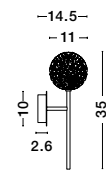

GL 99602731

MIRANO - 9960272

Clear Structured Glass
& Brass Gold Steel
LED G9 3x5 Watt 230 Volt
IP20 Bulb Excluded
L: 80 W: 10 H: 180 cm

GL 99602731

MIRANO - 9960271

Clear Structured Glass
& Brass Gold Steel
LED G9 1x5 Watt 230 Volt
IP20 Bulb Excluded
D: 11 W: 14.5 H: 35 cm