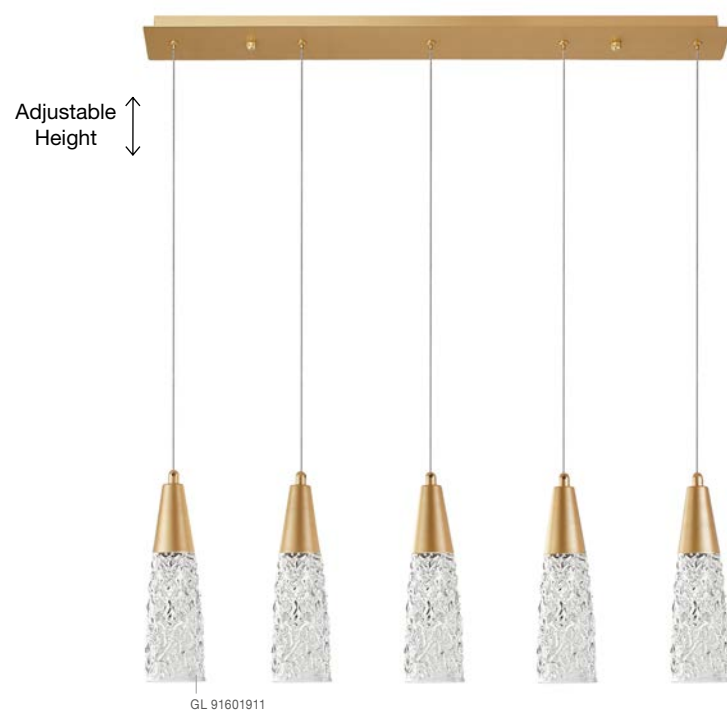

GL 99602731

MIRANO - 9960273

Clear Structured Glass
& Brass Gold Steel
LED G9 5x5 Watt 230 Volt
IP20 Bulb Excluded
L: 113 W: 10 H: 180 cm

Adjustable Height

GL 90060481

KING - 9006048
 Brass Gold Metal
 Blown Clear Glass
 LED G9 3x5 Watt 230 Volt
 IP20 Bulb Excluded
 D: 25 H: 180 cm

Adjustable Height

GL 90060481

KING - 9006049
 Brass Gold Metal
 Blown Clear Glass
 LED G9 5x5 Watt 230 Volt
 IP20 Bulb Excluded
 D: 35 H: 180 cm

Adjustable Height

GL 90060481

KING - 9006050
 Brass Gold Metal
 Blown Clear Glass
 LED G9 5x5 Watt 230 Volt
 IP20 Bulb Excluded
 L: 80 W: 16 H: 180 cm

GL 91601911

KOVAC - 9160191
 Brass Gold Metal
 & Clear Structured Glass
 LED G9 1x5 Watt 230 Volt
 IP20 Bulb Excluded
 D: 8 H: 29 H2: 180 cm

GL 91601911

KOVAC - 9160193
 Brass Gold Metal
 & Clear Structured Glass
 LED G9 3x5 Watt 230 Volt
 IP20 Bulb Excluded
 D: 25 H: 180 cm

GL 91601911

KOVAC - 9160196
 Brass Gold Metal
 & Clear Structured Glass
 LED G9 6x5 Watt 230 Volt
 IP20 Bulb Excluded
 D: 35 H: 180 cm

GL 91601911

KOVAC - 9160195
 Brass Gold Metal
 & Clear Structured Glass
 LED G9 5x5 Watt 230 Volt
 IP20 Bulb Excluded
 L: 80 W: 10 H: 180 cm