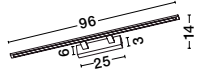

LIVIA - 9053301

Sandy White Aluminium & Acrylic
LED 30 Watt 230 Volt
2422Lm 3000K IP44
L: 96 W: 14 H: 6 cm