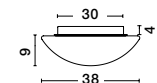

White Opal Glass & Metal
LED E27 2x12 Watt 230 Volt
IP44 Bulb Excluded
D: 30 H: 11 cm

GL 8324031

BREST - 832403

White Opal Glass & Metal
LED E27 2x12 Watt 230 Volt
IP44 Bulb Excluded
D: 38 H: 13 cm

06
spot light