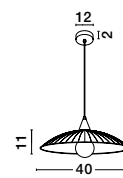

SHELL - 7326501
Chrome Metal
White & Clear Structured Glass
LED E27 1x12 Watt 230 Volt
IP20 Bulb Excluded
D: 40 H1: 11 H2: 100 cm

GL 73265011