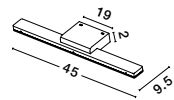

IP44

NYX - 9136171
White Aluminium
& Acrylic
LED 12 Watt 100-240 Volt
1802Lm 3000K IP44
L: 45 W: 9.5 H: 3 cm