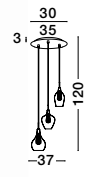

FILO - 1500202803

Chrome Aluminium
Clear Glass & Gold Frame
LED G9 5x5 Watt 230 Volt
IP20 Bulb Excluded
D: 37 H: 120 cm