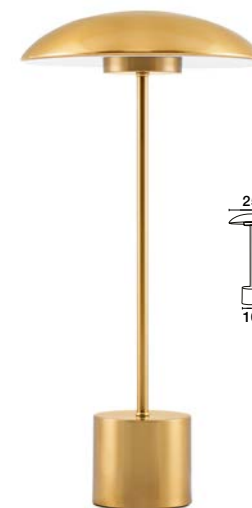

LASH - 9501227

Gold Metal
LED 5 Watt 230 Volt
250Lm 3000K IP20
Cable Length: 180 cm
D: 25 W: 10 H: 50 cm