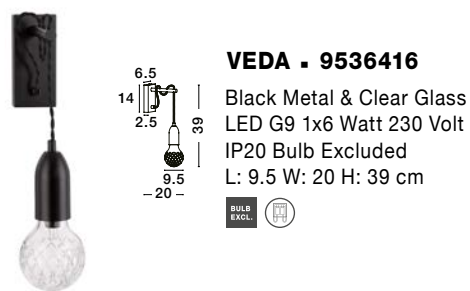

VEDA - 9536416
Black Metal & Clear Glass
LED G9 1x6 Watt 230 Volt
IP20 Bulb Excluded
L: 9.5 W: 20 H: 39 cm