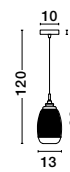

PRISMA - 9426733

Gold Metal & Clear Glass
LED E27 1x12 Watt 230 Volt
IP20 Bulb Excluded
D: 30 H1: 34 H2: 124 cm

GL 97382121

MOND - 9738212

Satin Gold Metal
Clear Glass
LED E14 1x5 Watt 230 Volt
IP20 Bulb Excluded
D: 13 H1: 29 H2: 120 cm