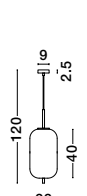

GL 91915411

GL 91915421

GL 91915431

LATO - 9624061

Opal Glass
Brass Gold Metal
Black Fabric Wire
LED E27 1x12 Watt 230 Volt
IP20 Bulb Excluded
D: 30 H1: 23 H2: 120 cm

LATO - 9624062

Opal Glass
Brass Gold Metal
Black Fabric Wire
LED E27 1x12 Watt 230 Volt
IP20 Bulb Excluded
D: 22 H1: 40 H2: 120 cm