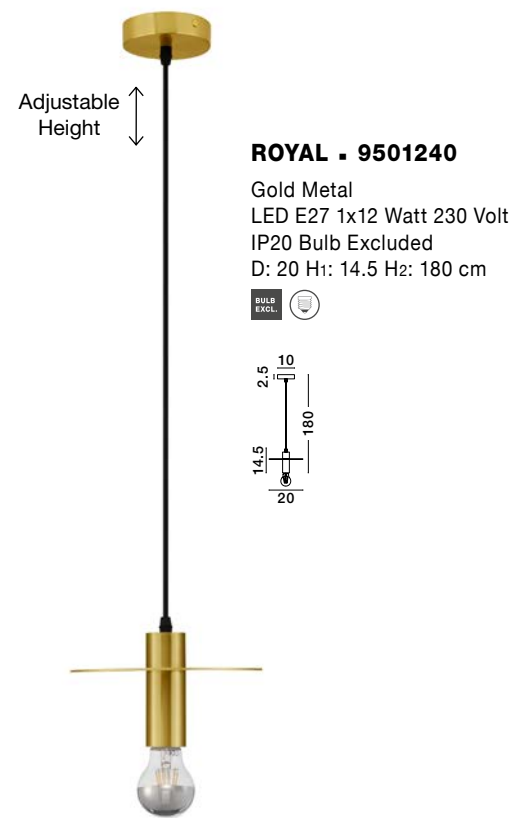

Adjustable
Height

FELIX - 9287916
Gold Aluminium
& Acrylic
LED G9 6x5 Watt 230 Volt
IP20 Bulb Excluded
D: 32 H: 35 H2: 120 cm

FELIX - 9287917
Gold Aluminium
& Acrylic
LED 20 Watt 220 - 240 Volt
1472Lm 3000K IP20
D: 18 W: 8.8 H: 50 cm

Adjustable Height

Adjustable Height

Adjustable Height

Adjustable Height

NORWAY - 9287946
 Gold Metal
 Gold Fabric Wire
 LED E27 1x12 Watt 230 Volt
 IP20 Bulb Excluded
 D: 4.5 H1: 20 H2: 180 cm

NORWAY - 9287947
 Gold Metal
 Gold Fabric Wire
 LED E27 1x12 Watt 230 Volt
 IP20 Bulb Excluded
 D: 4.5 H1: 35 H2: 180 cm

NORWAY - 9287948
 Gold Metal
 Gold Fabric Wire
 LED E27 1x12 Watt 230 Volt
 IP20 Bulb Excluded
 D: 4.5 H1: 50 H2: 180 cm

NORWAY - 9287949
 Gold Metal
 Gold Fabric Wire
 LED E27 1x12 Watt 230 Volt
 IP20 Bulb Excluded
 D: 4.5 H1: 70 H2: 180 cm