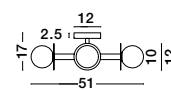

PIELO - 9043316

Sandy Black Metal
Opal Glass
LED G9 4x5 Watt 230 Volt
IP20 Bulb Excluded
L: 51 W: 37 H: 17 cm