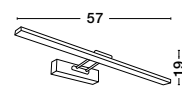

ROSA - 8142281

Chrome Aluminium & Acrylic
LED 18 Watt 230 Volt
530Lm 4000K IP44
L: 57 W: 4.5 H: 19 cm