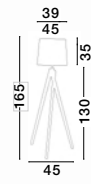

ALMA - 60201
Natural Wood
Sand White Shade
Black Fabric Wire
LED E27 1x12 Watt 230 Volt
IP20 Bulb Excluded
Cable Length: 200 cm
D: 45 H1: 35 H2: 165 cm