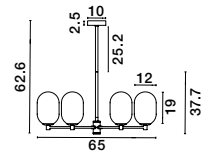

AMELIA - 9028835
 Sandy Gold Metal
 & Clear Glass
 LED G9 5x5 Watt 230 Volt
 IP20 Bulb Excluded
 D: 60 H: 191 cm

Two Options Of Height
62.6 - 37.7 cm

GL 90092451

BALOR - 9009246

Brass Gold Metal
Gradient White Glass
LED G9 6x5 Watt 230 Volt
IP20 Bulb Excluded
Included Two parts Of Metal
25.2 cm Each Part
D: 65 H1: 37.7 H2: 62.6 cm