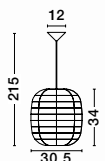

Adjustable Height

AURORA - 9587162
 Ivory Rattan
 White Fabric Wire & Base
 LED E27 1x12 Watt 230 Volt
 IP20 Bulb Excluded
 D: 24.5 H1: 37 H2: 250 cm

MELODY - 9858719
Natural Rattan
Black Fabric Wire & Base
LED E27 1x12 Watt 230 Volt
IP20 Bulb Excluded
D: 30.5 H1: 34 H2: 215 cm