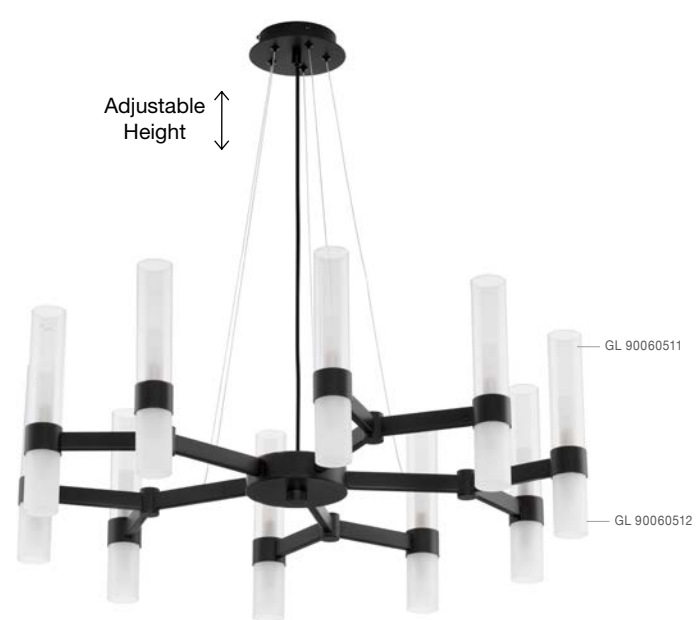

GL 90928211

GL 90288371

VITA - 9028837
 Brass Gold Metal
 & Gradient White Glass
 LED E27 1x12 Watt 230 Volt
 IP20 Bulb Excluded
 D: 20 H: 120 cm

GL 90288361

VITA - 9028836
 Brass Gold Metal
 & Gradient White Glass
 LED E27 1x12 Watt 230 Volt
 IP20 Bulb Excluded
 D: 30 H: 120 cm

GL 90288371

VITA - 9028841
 Brass Gold Metal
 & Gradient White Glass
 LED E27 3x12 Watt 230 Volt
 IP20 Bulb Excluded
 D: 30 H: 120 cm

GL 90288401

VITA - 9028840
 Sandy Gold Metal
 & Gradient White Glass
 LED E27 1x12 Watt 230 Volt
 IP20 Bulb Excluded
 D: 20 H: 25.5 cm

GL 90288391

VITA - 9028839
 Brass Gold Metal
 & Gradient White Glass
 LED E27 1x12 Watt 230 Volt
 IP20 Bulb Excluded
 D: 30 H: 35.5 cm

CENTURY - 9006051

Matt Black Metal
Clear & Frost Glass
LED G9 12x5 Watt 230 Volt
IP20 Bulb Excluded
D: 70 H1: 30.5 H2: 210 cm

CENTURY - 9006052

Matt Black Metal
Clear & Frost Glass
LED G9 20x5 Watt 230 Volt
IP20 Bulb Excluded
D: 85 H1: 30.5 H2: 210 cm

CENTURY - 9006053

Matt Black Metal
Clear & Frost Glass
LED G9 30x5 Watt 230 Volt
IP20 Bulb Excluded
D: 120 H1: 42 H2: 210 cm