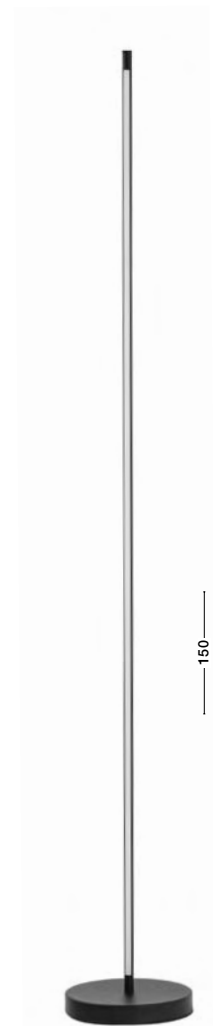

COLBY - 9081820
Sandy Black Aluminium
LED 10 Watt 220-240 Volt
650Lm 3000K IP20
D: 12 H: 50 cm