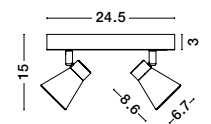

DUBLIN - 9155812
Sandy Black Metal
LED GU10 2x10 Watt 230 Volt
IP20 Bulb Excluded
L: 24.5 W: 5.5 H: 15 cm