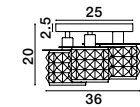

LAWAN - 9009293

Gold Leaf & Matt Black Metal
Structured Glass
LED E14 3x5 Watt 230 Volt
IP20 Bulb Excluded
D: 36 H: 20 cm