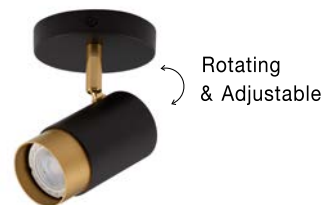

Rotating & Adjustable

POGNO - 9111432

Sandy Black & Gold Aluminium
LED GU10 1x10 Watt 220-240 Volt
IP20 Bulb Excluded
D: 5.4 H: 14 cm

Rotating & Adjustable

POGNO - 9111434

Sandy Black & Gold Aluminium
LED GU10 2x10 Watt 220-240 Volt
IP20 Bulb Excluded
L: 35 W: 6 H: 14 cm