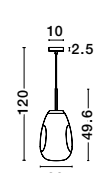

Adjustable Height

GL 91903921

LAVA - 9190392

Chrome Metal
Handmade Chrome Glass
LED E27 1x12 Watt 230 Volt
IP20 Bulb Excluded
D: 22 H1: 49.6 H2: 120 cm

Adjustable Height

GL 91903911

LAVA - 9190391

Copper Metal
Handmade Copper Glass
LED E27 1x12 Watt 230 Volt
IP20 Bulb Excluded
D: 22 H1: 49.6 H2: 120 cm