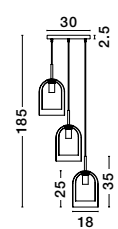

GL 92367401

VELOR - 9236735

Double Layered Dark
Champagne Glass
Black Cord
Black Metal Base
LED E27 3x12 Watt 230 Volt
IP20 Bulb Excluded
D: 30 H: 185 cm

GL 92367401

VELOR - 9236730

Double Layered Dark
Champagne Glass
Black Cord
Black Metal Base
LED E27 1x12 Watt 230 Volt
IP20 Bulb Excluded
D: 18 H: 240 cm

GL 92367401

VELOR - 9236740

Double Layered Dark
Champagne Glass
Black Cord
Black Metal Base
LED E27 3x12 Watt 230 Volt
IP20 Bulb Excluded
L: 70 W: 18 H: 158 cm