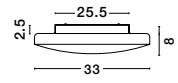

GL 61005231

IVI - 6100523

White Opal Glass
White Metal

LED E27 2x12 Watt 230 Volt
IP44 Bulb Excluded
D: 40 H: 8 cm

GL 61005221

IVI - 6100522

White Opal Glass
White Metal

LED E27 2x12 Watt 230 Volt
IP44 Bulb Excluded
D: 33 H: 8 cm