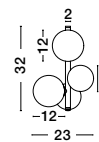

ODILLIA - 9028861
Matt Black Metal & Smoky Glass
LED G9 3x5 Watt 230 Volt
IP20 Bulb Excluded
L: 23 W: 19 H: 32 cm