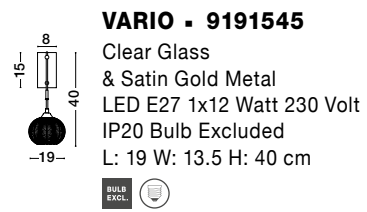

Adjustable Height

GL 91915411

GL 91915421

GL 91915431