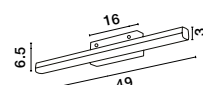

WILLOW - 787013

Black Aluminium & Acrylic
LED 12 Watt 230 Volt
1174Lm 3000K IP44
L: 49 W: 7.5 H: 6.5 cm