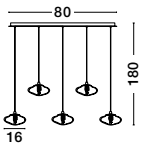

Adjustable Height

GL 90060481

KING - 9006049
 Brass Gold Metal
 Blown Clear Glass
 LED G9 5x5 Watt 230 Volt
 IP20 Bulb Excluded
 D: 35 H: 180 cm

Adjustable Height

GL 90060481

KING - 9006050
 Brass Gold Metal
 Blown Clear Glass
 LED G9 5x5 Watt 230 Volt
 IP20 Bulb Excluded
 L: 80 W: 16 H: 180 cm