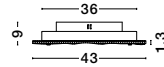

WING - 9624221

White Metal & Glass
LED 30 Watt 230 Volt
1800Lm 3000K IP20
D: 43 H: 9 cm