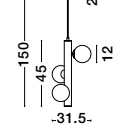

JAKLIN - 9724581

Opal Glass
Antique Brass Metal
Gold Fabric Wire
LED G9 3x5 Watt 230 Volt
IP20 Bulb Excluded
D: 31.5 H1: 45 H2: 150 cm

GL 97245821