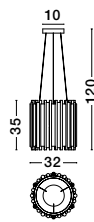

FELIX - 9287916
Gold Aluminium
& Acrylic
LED G9 6x5 Watt 230 Volt
IP20 Bulb Excluded
D: 32 H: 35 H2: 120 cm