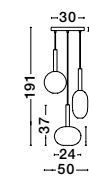

AMELIA - 9028834
Sandy Gold Metal
& Clear Glass
LED G9 3x5 Watt 230 Volt
IP20 Bulb Excluded
D: 50 H: 191 cm