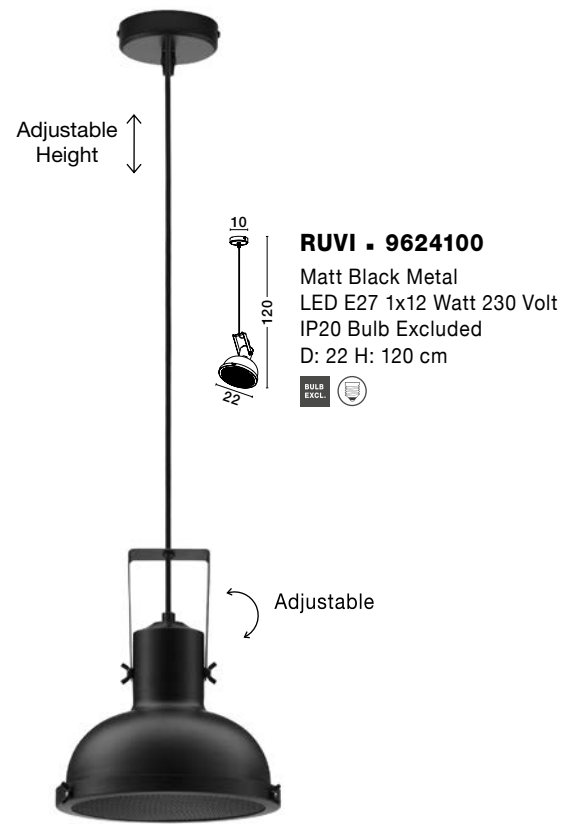

Black & Brass Metal
LED E27 1x12 Watt 230 Volt
IP20 Bulb Excluded
D: 22 H: 95 cm

Adjustable Height

OSTERIA - 620201

Rust Steel Outside
Rust Inside
Black Fabric Wire
LED E27 1x12 Watt 230 Volt
IP20 Bulb Excluded
D: 46 H: 26 H2: 115 cm

Adjustable Height

OSTERIA - 420201

Shining Black Steel Outside
Matt White Inside
Black Fabric Wire
LED E27 1x12 Watt 230 Volt
IP20 Bulb Excluded
D: 46 H: 26 H2: 115 cm

Adjustable Height

OSTERIA - 420202

Shining White Steel Outside
Matt White Inside
White Fabric Wire
LED E27 1x12 Watt 230 Volt
IP20 Bulb Excluded
D: 46 H: 26 H2: 115 cm