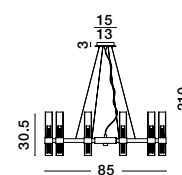

CENTURY - 9006052

Matt Black Metal
Clear & Frost Glass
LED G9 20x5 Watt 230 Volt
IP20 Bulb Excluded
D: 85 H1: 30.5 H2: 210 cm