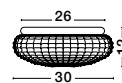

GL 97382541

CLAM - 9738254
Smoke Chrome Glass
White Metal
LED E27 2x12 Watt 230 Volt
IP44 Bulb Excluded
D: 30 H: 12 cm

GL 97382551

CLAM - 9738255
Clear Glass
White Metal
LED E27 2x12 Watt 230 Volt
IP44 Bulb Excluded
D: 30 H: 12 cm