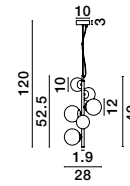

PALMER - 9241120
 Smoky Glass
 Black Metal Base
 LED E14 2x5 Watt 230 Volt
 IP20 Bulb Excluded
 D: 15 W: 18.5 H: 25.5 cm

ALSO YOU CAN DO

BOTH HANGING SYSTEM INCLUDED

ODILLIA - 9028855
Matt Black Metal & Smoky Glass
LED G9 11x6 Watt 230 Volt
IP20 Bulb Excluded
Two Ways Of Mounting
D: 65 H: 120 cm