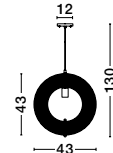

Adjustable Height

ASCO - 9138062
Natural Wood
Brown Fabric Cable
LED E27 1x12 Watt 230 Volt
IP20 Bulb Excluded
D: 43 H: 130 cm