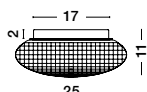

SENS - 838122
White Glass
White Metal
LED E27 1x12 Watt 230 Volt
IP44 Bulb Excluded
D: 25 H: 11 cm