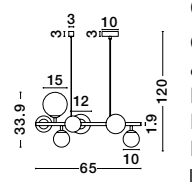

Adjustable Height

ODILLIA - 9028860

Opal Glass & Matt Gold Metal
LED G9 6x5 Watt 230 Volt
IP20 Bulb Excluded
L: 28 W: 23.2 H: 120 cm

Adjustable Height

ODILLIA - 9028858

Opal Glass & Matt Gold Metal
LED G9 7x5 Watt 230 Volt
IP20 Bulb Excluded
L: 65 W: 28.9 H: 120 cm