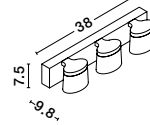

SABIA - 9122331

Chrome Aluminium & Acrylic
LED 15 Watt 230 Volt
1539Lm 3000K IP44
L: 38 W: 9.8 H: 7.5 cm