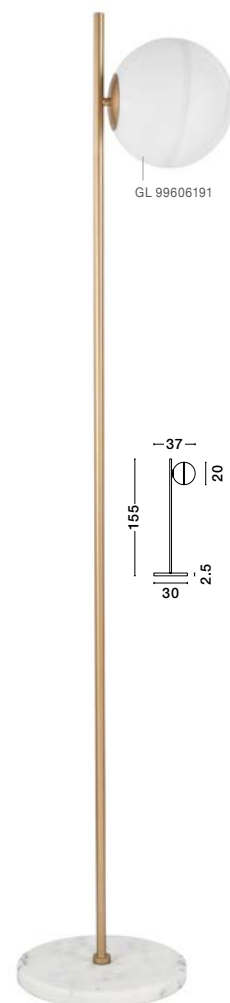

CANTONA - 9960619
Milky White Glass
Brass Gold & White Marble
LED E27 1x12 Watt 230 Volt
IP20 Bulb Excluded
Cable Length: 140 cm
L: 30 W: 37 H: 155 cm