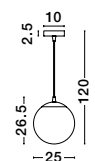

GL 90802001

GL 90803001

GL 90804001

GL 90802511

GL 90803511