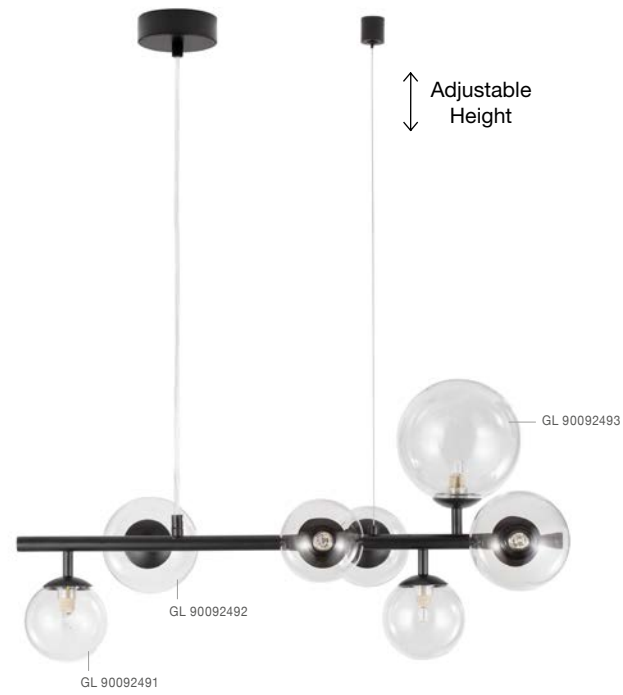

ODILLIA - 9009251

Matt Black Metal & Clear Glass
LED G9 6x6 Watt 230 Volt
IP20 Bulb Excluded
L: 28 W: 23.2 H: 120 cm

ODILLIA - 9009250

Matt Black Metal & Clear Glass
LED G9 7x6 Watt 230 Volt
IP20 Bulb Excluded
L: 65 W: 28.9 H: 120 cm

ODILLIA - 9009252

Matt Black Metal & Clear Glass
LED G9 3x5 Watt 230 Volt
IP20 Bulb Excluded
L: 23 W: 19 H: 32 cm