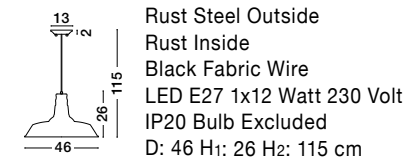

Black & Brass Metal
LED E27 1x12 Watt 230 Volt
IP20 Bulb Excluded
D: 22 H: 95 cm

Adjustable Height

OSTERIA - 620201

Rust Steel Outside
Rust Inside
Black Fabric Wire
LED E27 1x12 Watt 230 Volt
IP20 Bulb Excluded
D: 46 H: 26 H2: 115 cm