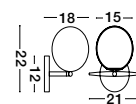

MAKE YOUR OWN COMBINATION

GL 82796021