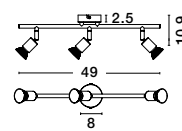

BASE - 660003

Satin Nickel Metal
LED GU10 3x10 Watt 230 Volt
IP20 Bulb Excluded
L: 49 W: 8 H: 10.9 cm