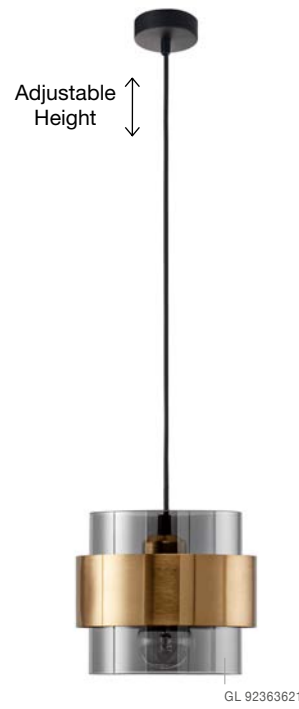

GL 92363621

SIANNA - 9236362

Smoky Glass
Brass Gold Metal
LED E27 1x12 Watt 230 Volt
IP20 Bulb Excluded
D: 18 H: 16 H₂: 220 cm