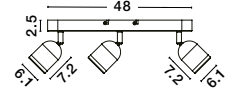

IP44

ORSON - 9555815
Sandy Black Metal
LED GU10 2x10 Watt 230 Volt
IP44 Bulb Excluded
L: 28 W: 8 H: 9.7 cm