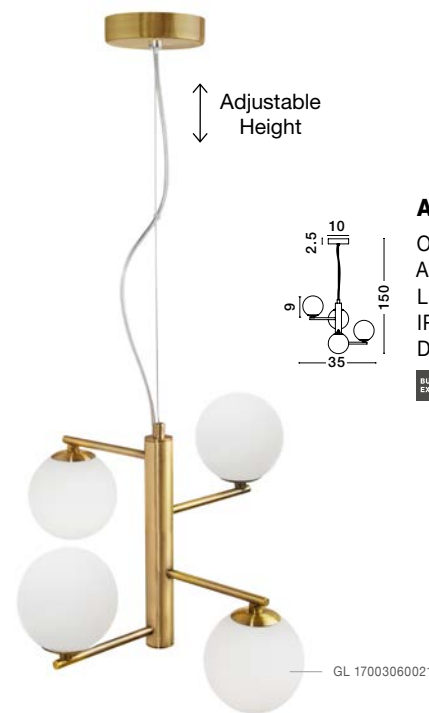

AGRIGENTO - 1700306002

Opal Glass
Antique Brass Metal
LED G9 4x5 Watt 230 Volt
IP20 Bulb Excluded
D: 35 H: 150 cm

GL 17003060021