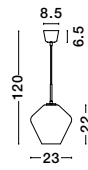

Adjustable Height

GL 97241021

VEIRO - 9724102

Chrome Glass
Black Metal
Black Fabric Wire
LED E27 1x12 Watt 230 Volt
IP20 Bulb Excluded
D: 23 H1: 22 H2: 120 cm

Adjustable Height

GL 97241411

VEIRO - 9724141

Chrome Glass
Black Metal
Black Fabric Wire
LED E27 1x12 Watt 230 Volt
IP20 Bulb Excluded
D: 30 H1: 22 H2: 120 cm