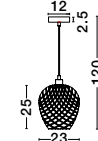

GRIFFIN - 9586507

Dried Water Hyacinth
Black Fabric Wire & Base
LED E27 1x12 Watt 230 Volt
IP20 Bulb Excluded
D: 27 H1: 42.5 H2: 185 cm

Adjustable Height

SCARLET . 9142499
 Natural Bamboo
 Black PVC Wire & Base
 LED E27 1x12 Watt 230 Volt
 IP20 Bulb Excluded
 D: 23 H1: 25 H2: 120 cm