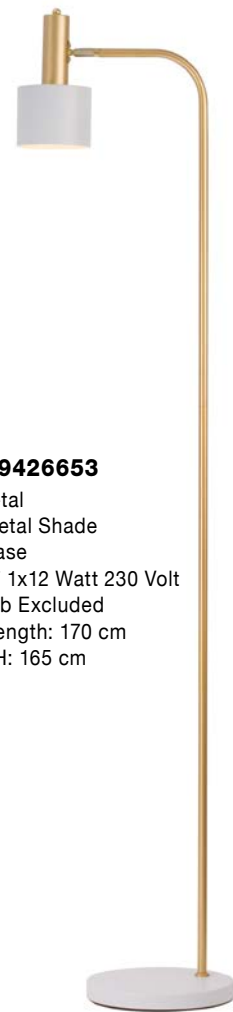

PAZ - 9426651

Gold Metal
White Metal Shade
White Base
LED E27 1x12 Watt 230 Volt
IP20 Bulb Excluded
Cable Length: 180 cm
D: 12.5 H: 60 cm

PAZ - 9050161

Gold Metal
Sandy Black Metal Shade
Black Base
LED E14 1x5 Watt 230 Volt
IP20 Bulb Excluded
Cable Length: 155 cm
D: 28 H: 43.5 cm

PAZ - 9426652

Gold Metal
Mint Metal Shade
White Base
LED E27 1x12 Watt 230 Volt
IP20 Bulb Excluded
Cable Length: 180 cm
D: 12.5 H: 60 cm

PAZ - 9426653

Gold Metal
White Metal Shade
White Base
LED E27 1x12 Watt 230 Volt
IP20 Bulb Excluded
Cable Length: 170 cm
D: 12.5 H: 165 cm