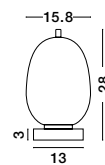

GL 96240852

LATO - 9624086

Brass Gold Metal
& Opal Glass
LED E14 1x5 Watt 230 Volt
IP20 Bulb Excluded
Cable Length: 160 cm
D: 16.5 H: 25 cm

GL 96240853

LATO - 9624088

Brass Gold Metal
& Opal Glass
LED E14 1x5 Watt 230 Volt
IP20 Bulb Excluded
Cable Length: 160 cm
D: 15.8 H: 28 cm