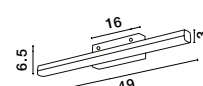

WILLOW - 787014

White Aluminium & Acrylic
LED 12 Watt 230 Volt
1174Lm 3000K IP44
L: 49 W: 7.5 H: 6.5 cm