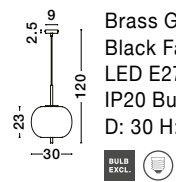

LATO - 9624079

Brass Gold Metal & Smoky Glass
Black Fabric Wire
LED E27 1x12 Watt 230 Volt
IP20 Bulb Excluded
D: 30 H: 120 cm