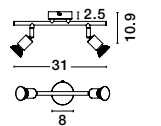

LUP - 960002
Satin Gold Metal
LED GU10 2x10 Watt 230 Volt
IP20 Bulb Excluded
L: 31 W: 8 H: 10.9 cm