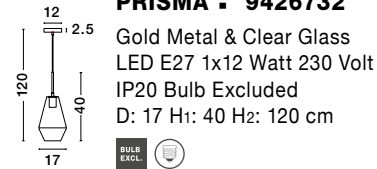

PRISMA - 9426732

Gold Metal & Clear Glass
LED E27 1x12 Watt 230 Volt
IP20 Bulb Excluded
D: 17 H1: 40 H2: 120 cm