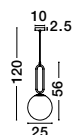

GRUS . 9191251

Brass Metal
Opal Glass
LED E27 1x12 Watt 230 Volt
IP20 Bulb Excluded
D: 25 H1: 56 H2: 120 cm