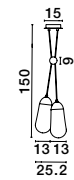

BLAKY . 9092825
Matt Black Metal & Opal Glass
LED E14 2x5 Watt 230 Volt
IP20 Bulb Excluded
L: 25.2 W: 13 H: 150 cm

GL 90928242