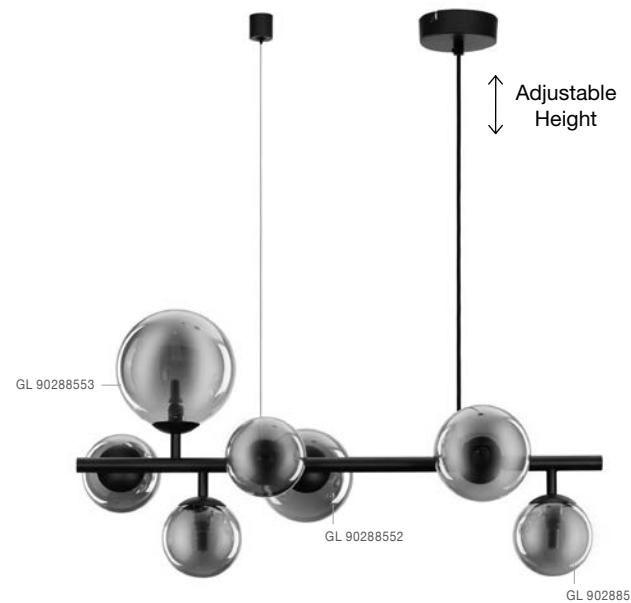

ODILLIA - 9028857
Matt Black Metal & Smoky Glass
LED G9 7x5 Watt 230 Volt
IP20 Bulb Excluded
L: 65 W: 28.9 H: 120 cm

ODILLIA - 9028861
Matt Black Metal & Smoky Glass
LED G9 3x5 Watt 230 Volt
IP20 Bulb Excluded
L: 23 W: 19 H: 32 cm