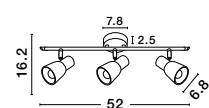

GL 6670011

PUBLICO - 667002

Opal Glass
Satin Nickel Metal
LED E14 2x5 Watt 230 Volt
IP20 Bulb Excluded
L: 34.2 W: 7.8 H: 16.2 cm

GL 6670011

PUBLICO - 667001

Opal Glass
Satin Nickel Metal
LED E14 1x5 Watt 230 Volt
IP20 Bulb Excluded
D: 8 W: 13 H: 10.5 cm