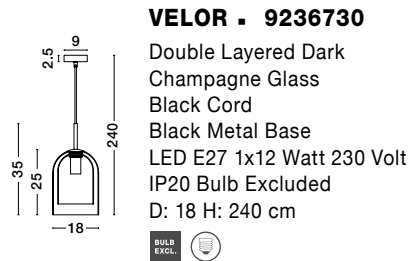

GL 92411101

Adjustable Height

VELOR - 9236720
 Double Layered Smoky Glass
 Black Cord
 Black Metal Base
 LED E27 3x12 Watt 230 Volt
 IP20 Bulb Excluded
 L: 70 W: 18 H: 158 cm

GL 92367201

GL 92367401

VELOR - 9236735

Double Layered Dark
Champagne Glass
Black Cord
Black Metal Base
LED E27 3x12 Watt 230 Volt
IP20 Bulb Excluded
D: 30 H: 185 cm

GL 92367401

VELOR - 9236730

Double Layered Dark
Champagne Glass
Black Cord
Black Metal Base
LED E27 1x12 Watt 230 Volt
IP20 Bulb Excluded
D: 18 H: 240 cm