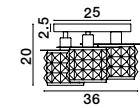

LAWAN - 9009292

Chrome & Matt Black Metal
Structured Glass
LED E14 3x5 Watt 230 Volt
IP20 Bulb Excluded
D: 36 H: 20 cm