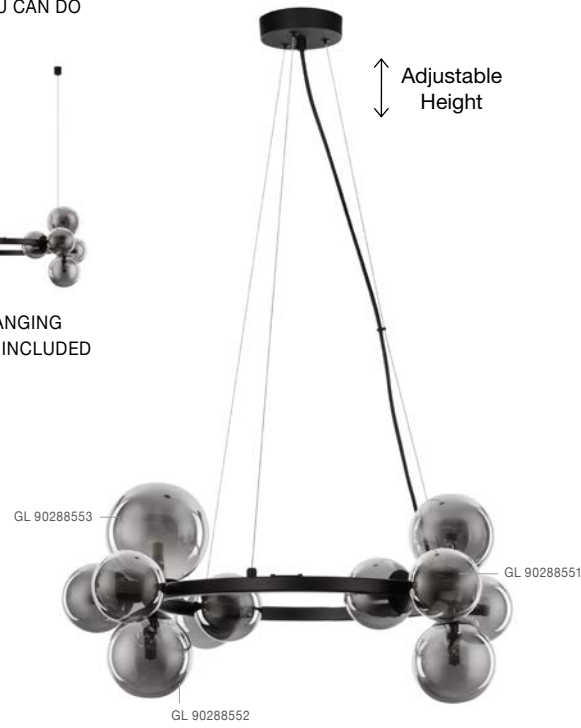

PALMER - 9241130
 Smoky Glass
 Black Cord
 Black Metal Base
 LED E27 1x12 Watt 230 Volt
 IP20 Bulb Excluded
 D: 20 H1: 17.4 H2: 220 cm

GL 92411301

PALMER - 9241150
 Smoky Glass
 Black Cord
 Black Metal Base
 LED E27 3x12 Watt 230 Volt
 IP20 Bulb Excluded
 L: 84 H: 17.4 H2: 145 cm

PALMER - 9241120
 Smoky Glass
 Black Metal Base
 LED E14 2x5 Watt 230 Volt
 IP20 Bulb Excluded
 D: 15 W: 18.5 H: 25.5 cm

ALSO YOU CAN DO

BOTH HANGING SYSTEM INCLUDED

ODILLIA - 9028855
Matt Black Metal & Smoky Glass
LED G9 11x6 Watt 230 Volt
IP20 Bulb Excluded
Two Ways Of Mounting
D: 65 H: 120 cm