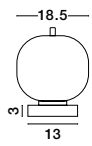

GL 96240661
GL 96240641
GL 96240651

LATO - 9624068

Opal Glass
Brass Gold Metal
Black Fabric Wire
LED E14 3x5 Watt 230 Volt
IP20 Bulb Excluded
D: 30 H: 120 cm

96240851

LATO - 9624084

Brass Gold Metal
& Opal Glass
LED E14 1x5 Watt 230 Volt
IP20 Bulb Excluded
Cable Length: 160 cm
D: 18.5 H: 22.5 cm