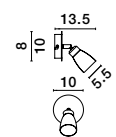

CONO - 668001

White Aluminium
LED GU10 1x10 Watt 230 Volt
IP20 Bulb Excluded
D: 8 W: 13.5 H: 15.7 cm