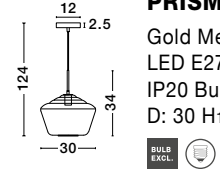

PRISMA - 9426733

Gold Metal & Clear Glass
LED E27 1x12 Watt 230 Volt
IP20 Bulb Excluded
D: 30 H1: 34 H2: 124 cm