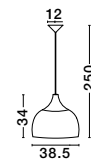

MIA . 9594341
Natural Rattan
Black Fabric Wire & Base
LED E27 1x12 Watt 230 Volt
IP20 Bulb Excluded
D: 38.5 H1: 34 H2: 250 cm