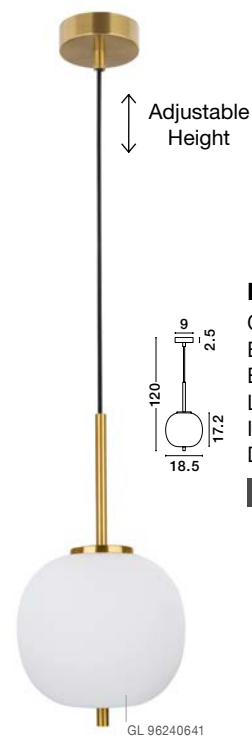

GL 91915421

GL 91915431

Adjustable Height

GL 91915431

GL 91915411

GL 91915421

GL 91915451

Adjustable Height

GL 91915411

GL 91915421

GL 91915431

LATO - 9624061

Opal Glass
Brass Gold Metal
Black Fabric Wire
LED E27 1x12 Watt 230 Volt
IP20 Bulb Excluded
D: 30 H1: 23 H2: 120 cm

LATO - 9624062

Opal Glass
Brass Gold Metal
Black Fabric Wire
LED E27 1x12 Watt 230 Volt
IP20 Bulb Excluded
D: 22 H1: 40 H2: 120 cm

LATO - 9624063

Opal Glass
Brass Gold Metal
Black Fabric Wire
LED E27 1x12 Watt 230 Volt
IP20 Bulb Excluded
D: 27 H1: 40 H2: 120 cm

LATO - 9624064

Opal Glass
Brass Gold Metal
Black Fabric Wire
LED E14 1x5 Watt 230 Volt
IP20 Bulb Excluded
D: 18.5 H1: 17.2 H2: 120 cm