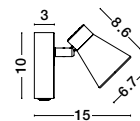

Rotating
& Adjustable

BIAGIO - 9155363

Sandy White Metal
LED 4x6 Watt 230 Volt
1240Lm 3000K IP20
L: 22 W: 22 H: 16 cm

Rotating & Adjustable

DUBLIN - 9155712
 Sandy Black Metal
 Switch On/Off
 LED GU10 1x10 Watt 230 Volt
 IP20 Bulb Excluded
 L: 10 W: 15 H: 10 cm