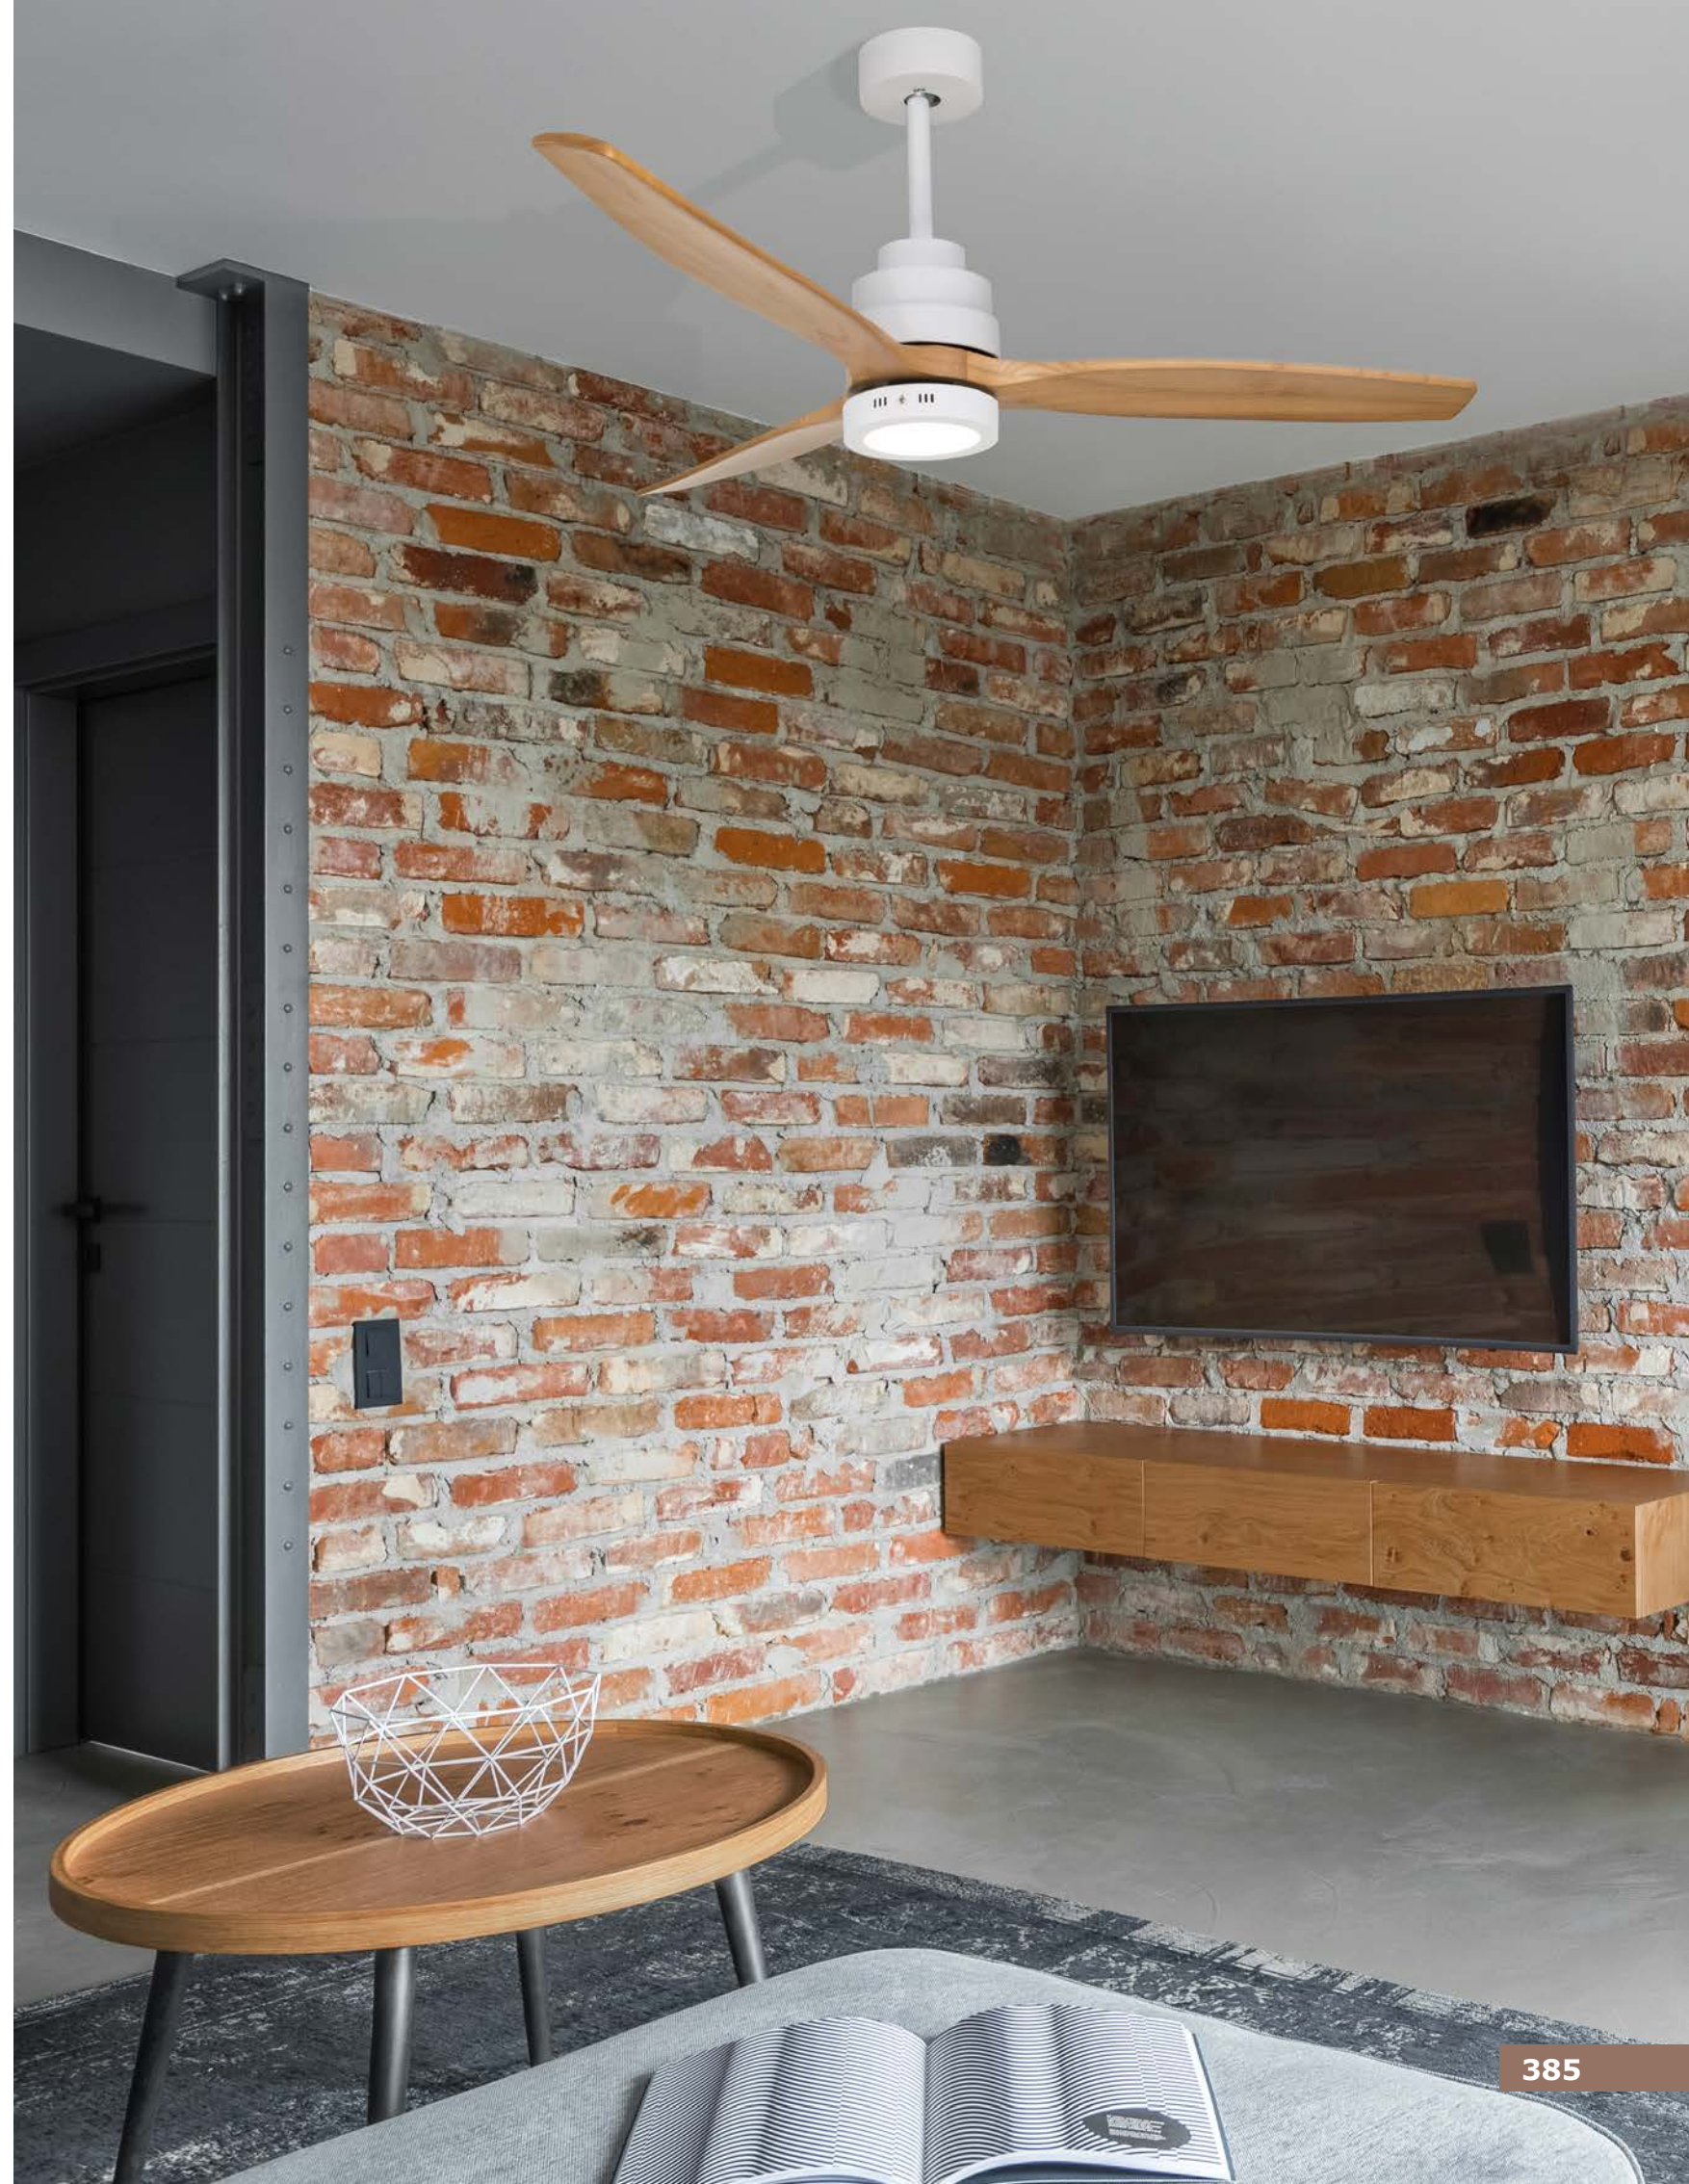

FAN SPECIFICATIONS

Product Nm.	Body Material	Blades Material	Product Size	Speed	Length of Each Blade	Motor Type	Watt (max.)	Power Supply	Airflow (CFM)	RPM	Noise Level	Weight	Blade Sweep	Summer/Winter Function	Light	Remote Control	Guarantee	Class
9952314	Matt White Steel & Glass	Oak Wood	D: 132 cm H: 35-48 cm	5 Speed Remote	64 cm	DC	25W	AC220-240V	5000	200	< 50 dB	5.8 Kg	52"	✓	✓	✓	5 Years motor 1 Year light source	I
5231401	Matt Black Steel & Glass	Brown Wood	D: 132 cm H: 35-48 cm	5 Speed Remote	64 cm	DC	40W	AC220-240V	4000	200	< 30 dB	5.8 Kg	52"	✓	✓	✓	5 Years motor 1 Year light source	I

LIGHT SPECIFICATIONS

Product Nm.	LED Watt	Motor DC Watt	Lumen	Volt	LED Chip	Beam Angle	Kelvin	Protection	Driver Included
9952314 5231401	12W	25W	800Lm	220V	Epstar	120°	3000K	IP20	✓

Wall Panel
L: 10 W: 10 H: 5.5 cm