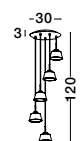

BOCCALE - 1300301305

Chrome Aluminium
Clear Glass
LED G9 5x5 Watt 230 Volt
IP20 Bulb Excluded
D: 30 H: 120 cm