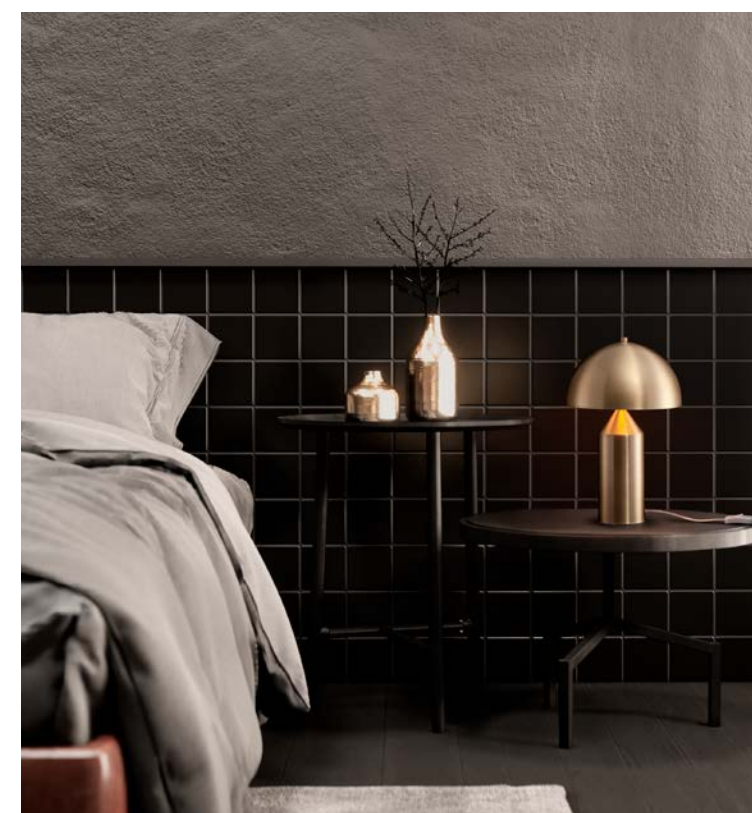

BOLT - 9050162

Brass Gold Metal
LED E27 1x12 Watt 230 Volt
IP20 Bulb Excluded
Cable Length: 150 cm
D: 25 H: 41 cm