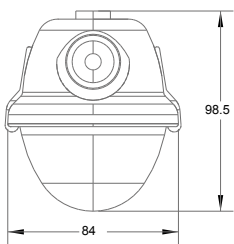

FIJI ACCESSOIRES / TOEBEHOREN / ZUBEHÖR

* Détecteur apparent de mouvement 220-240V On/Off PIR sensor
Licht- en Bewegingssensor -Opbouw 220-240V On/Off PIR sensor
Bewegungs- und Lichtsensor Aufbau 220-240V On/Off PIR sensor

Output	Code	Stock	€
2 m	TSEPIRSENS00	1	67,20 €