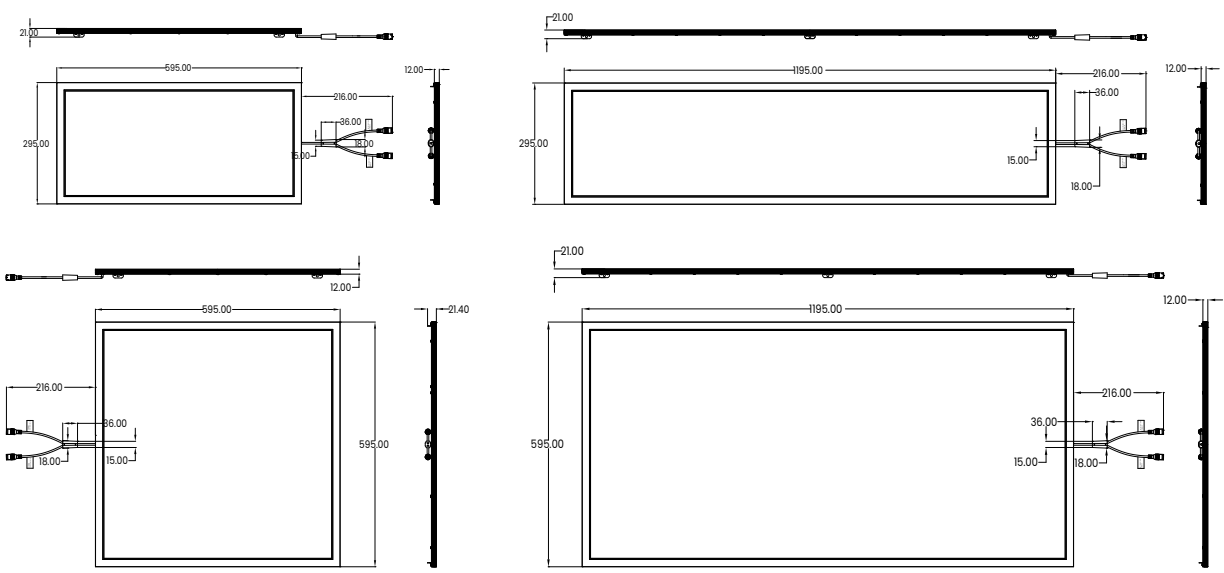

YALA

SANS DRIVER / ZONDER DRIVER / OHNE TREIBER

YALA ONE – UGR<19

	Mod.	Code	W	t°	Ult. lm	lm/w	mA CC		€			
	○	30X60 cm	LTY18X030CT19	18 W	3000 K	2260 lm	129 lm/w	500 mA	D	1/5	62 €	
					4000 K	2390 lm	137 lm/w		D			
				24 W	3000 K	3030 lm	123 lm/w	700 mA	D			
					4000 K	3340 lm	137 lm/w		D			
				35 W	3500 K	4550 lm	130 lm/w	2 x 500 mA	D			
	○	60X60 cm	LTY40X060CT19	24 W	3000 K	3220 lm	132 lm/w	700 mA	D	1/5	79 €	
					4000 K	3400 lm	139 lm/w		D			
				37 W	3000 K	4550 lm	124 lm/w	1050 mA	D			
					4000 K	4670 lm	127 lm/w		D			
				49 W	3500 K	6340 lm	129 lm/w	2 x 700 mA	D			
	○	30x120 cm	LTY40X312CT19	24 W	3000 K	3030 lm	124 lm/w	700 mA	D	1/5	89 €	
					4000 K	3180 lm	130 lm/w		D			
				37 W	3000 K	4630 lm	126 lm/w	1050 mA	D			
					4000 K	4800 lm	131 lm/w		D			
				49 W	3500 K	6250 lm	128 lm/w	2 x 700 mA	D			
	○	60X120 cm	LTY40X612CT19	37 W	3000 K	4750 lm	129 lm/w	1050 mA	D	1/5	152 €	
					4000 K	5220 lm	142 lm/w		D			
				49 W	3000 K	6150 lm	125 lm/w	1400 mA	D			
					4000 K	6330 lm	129 lm/w		D			
					3500 K	6460 lm	132 lm/w	2 x 700 mA	D			
				63 W	3000 K	7500 lm	119 lm/w	1800 mA	E			
					4000 K	8330 lm	132 lm/w		D			
				74 W	3500 K	9030 lm	123 lm/w	2 x 1050 mA	D