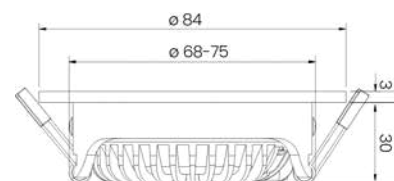

Solis

DOWNLIGHT LED ORIENTABLE / RICHTBARE LED-DOWNLIGHT / AUSRICHTBARES LED DOWNLIGHT