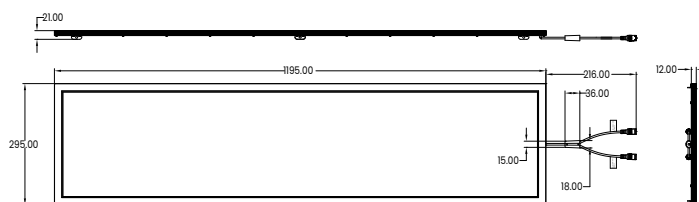

YALA UGR<16

	Mod.	Code	W	t°	Ult. lm	lm/w	mA CC			€							
	○	60X60 cm	LTY26X060CT16	24 W	3000 K	2530 lm	103 lm/w	700 mA	E	1/5	95 €						
					4000 K	2660 lm	109 lm/w										
				37 W	3000 K	3540 lm	96 lm/w	1050 mA	F								
					4000 K	3730 lm	101 lm/w										
				49 W	3500 K	5300 lm	108 lm/w	2 x 700 mA	E								
					○	30X120 cm	LTY26X312CT16	24 W	3000 K			2480 lm	101 lm/w	700 mA	E	1/5	103 €
	4000 K	2610 lm	106 lm/w														
37 W	3000 K	3430 lm	93 lm/w					1050 mA	F								
	4000 K	3650 lm	99 lm/w														
49 W	3500 K	4990 lm	102 lm/w					2 x 700 mA	E