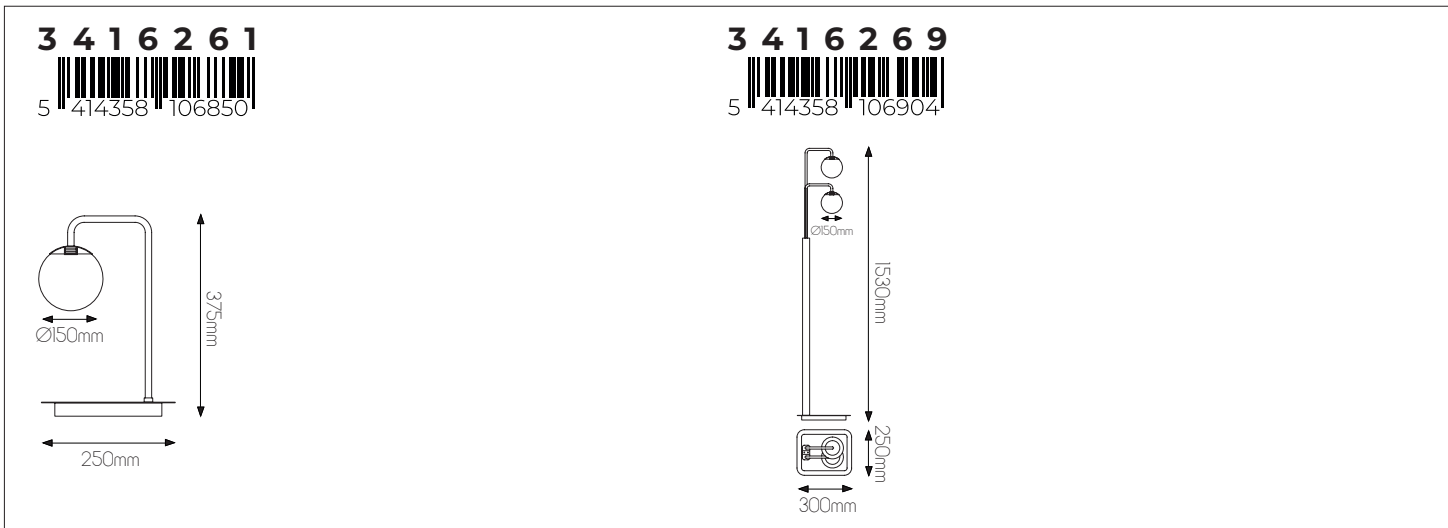

TSURU

fantasia.be
light designers

DIMENSIONS

SPECIFICATIONS

3416261

size: w: 250mm h: 375mm
bulb: 1x G9 2,5 Watt LED included
material: steel / glass
colour: matt black / bronze / smoke grey
voltage: 220-240V
On-off switch included
Dimmer optional*