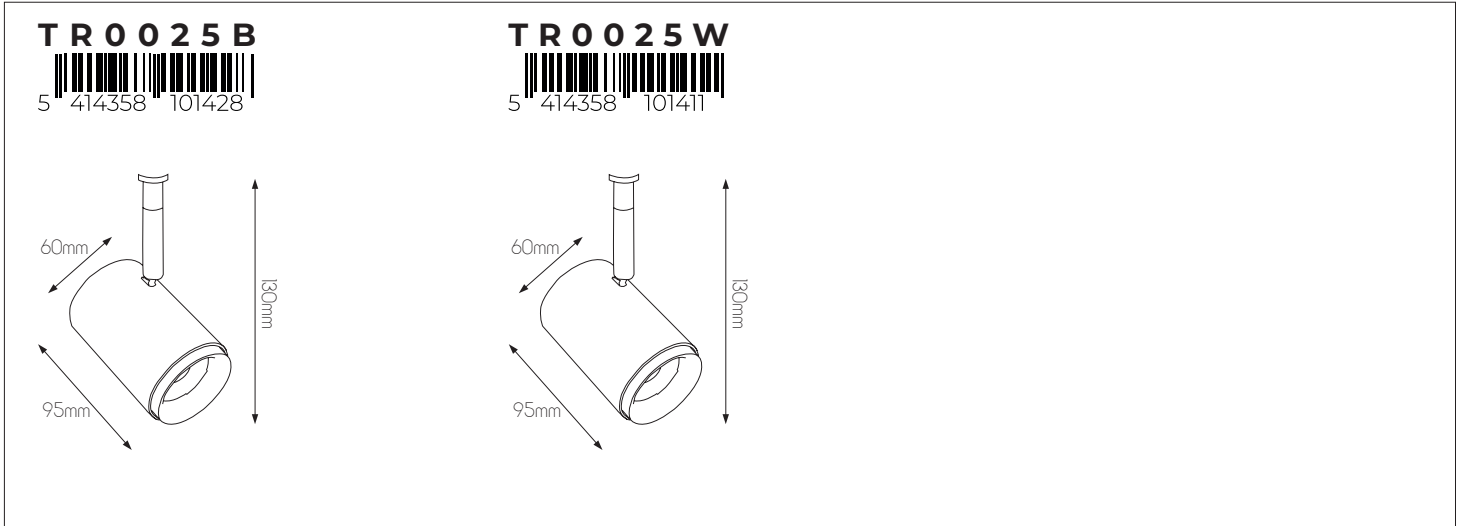

voltage: 220-240V

EXTRA INFORMATION

3F track adapter

Recommended bulb: **8202652**, more info page 371

3427999: chrome decorative ring for GU10 LED spot sold separately

LITHIUM

fantasia.be
light designers

DIMENSIONS