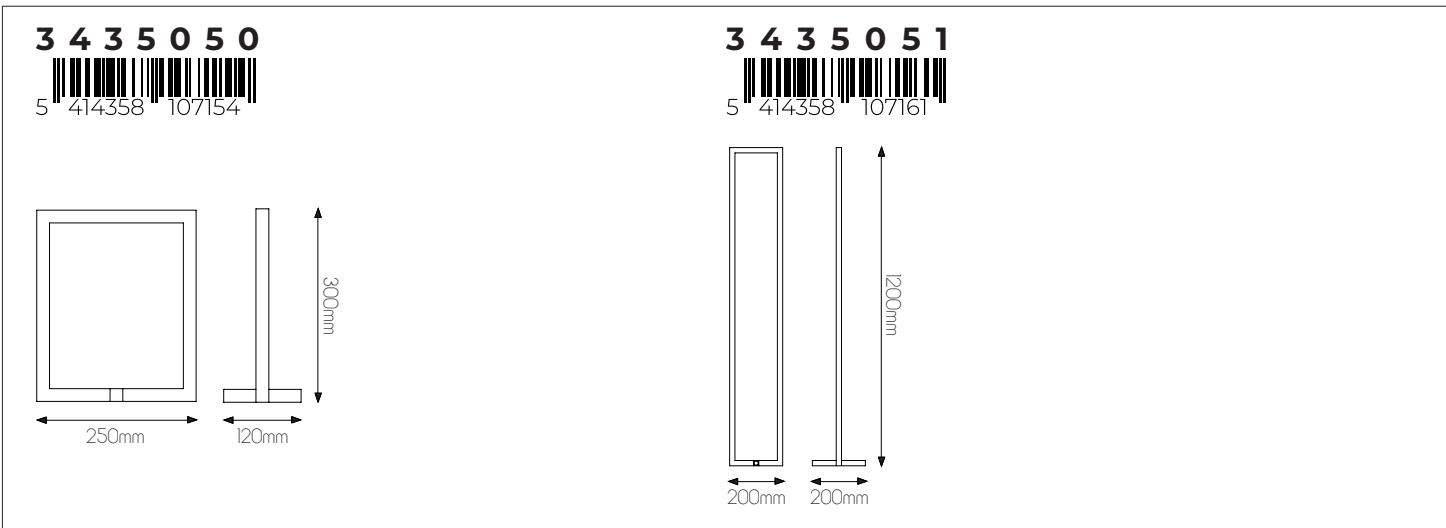

EXTRA INFORMATION

TRIAC dimmable via trailing edge and leading edge.
 The light shines up and down, lighting up the ceiling above and the area underneath.

DIMENSIONS

SPECIFICATIONS

3435050

size: w: 250mm h: 300mm
bulb: LED 5 Watt 175 Lumen
material: aluminium / acrylic
colour: matt white
voltage: 220-240V