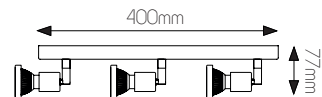

5 414358 092450

SPECIFICATIONS

3427001

size: w: 51mm l: 100mm h: 77mm
bulb: 1x GU10 LED
material: steel
colour: matt black / chrome
voltage: 220-240V

3427002

size: w: 51mm l: 250mm h: 77mm
bulb: 2x GU10 LED
material: steel
colour: matt black / chrome
voltage: 220-240V