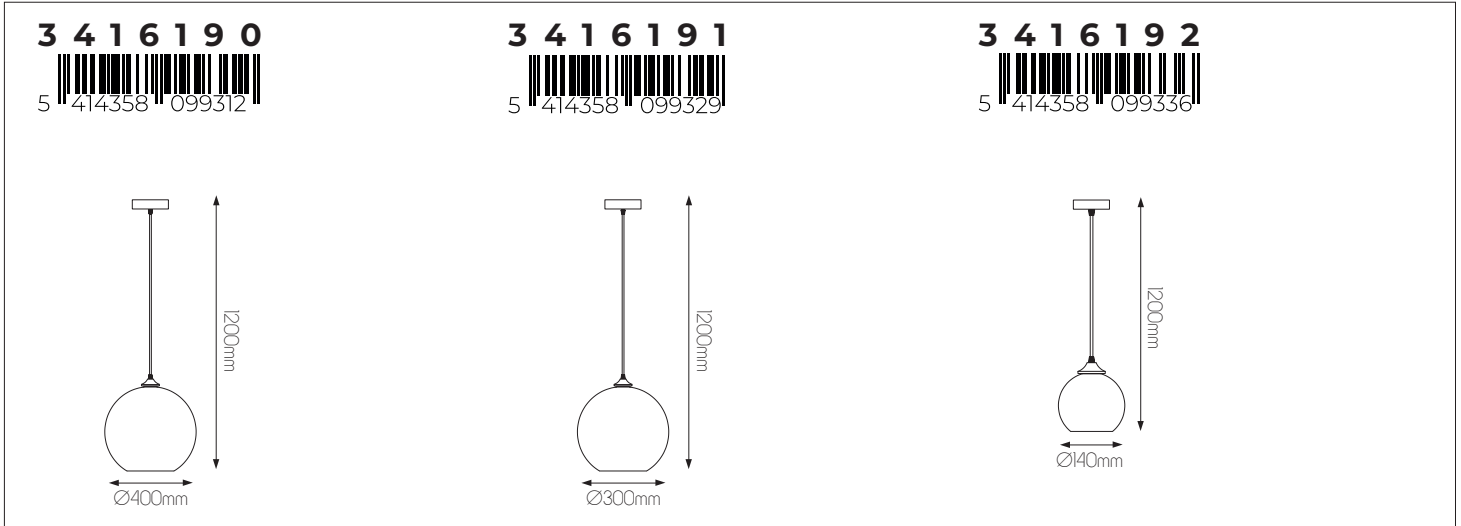

DIMENSIONS

SPECIFICATIONS

3416190

size: w: Ø400mm l: 1200mm
bulb: 1x E27 not included
material: steel / glass
colour: matt black / rose gold
voltage: 220-240V

3416191

size: w: Ø300mm l: 1200mm
bulb: 1x E27 not included
material: steel / glass
colour: matt black / rose gold
voltage: 220-240V

3416192

size: w: Ø140mm l: 1200mm
bulb: 1x E27 not included
material: steel / glass
colour: matt black / rose gold
voltage: 220-240V