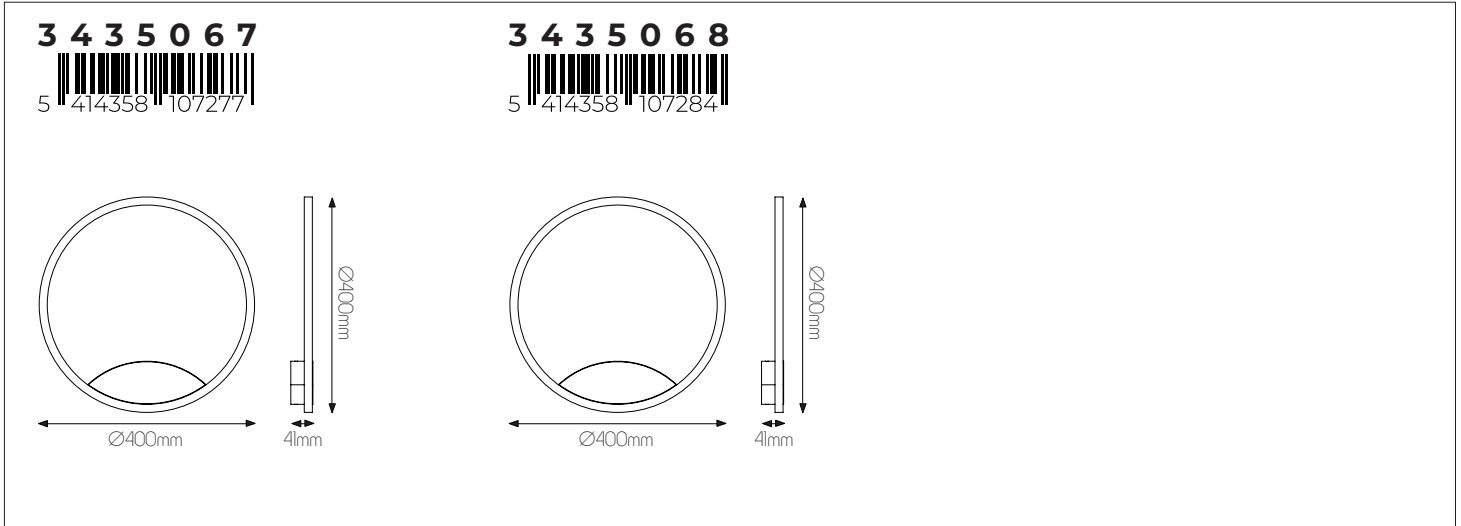

EXTRA INFORMATION

TRIAC dimmable via trailing edge and leading edge
Wall light: light shines to the back and lights up the wall

DIMENSIONS

SPECIFICATIONS

3435067

size: w: Ø400mm d: 41mm
 bulb: LED 23 Watt 805 Lumen
 material: aluminium / silicone
 colour: matt black
 voltage: 220-240V