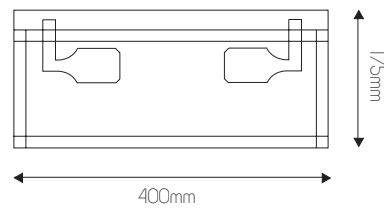

CE E27
not included

DIMENSIONS

2 7 1 7 0 4 1

5 414358 099947

2 7 1 7 0 4 2

5 414358 099954

SPECIFICATIONS

2717041

size: w: 175mm h: 300mm
bulb: 1x E27 (excl)
material: steel
colour: matt black
voltage: 220-240V

2717042

size: w: 400mm h: 175mm
bulb: 2x E27 (excl)
material: steel
colour: matt black
voltage: 220-240V