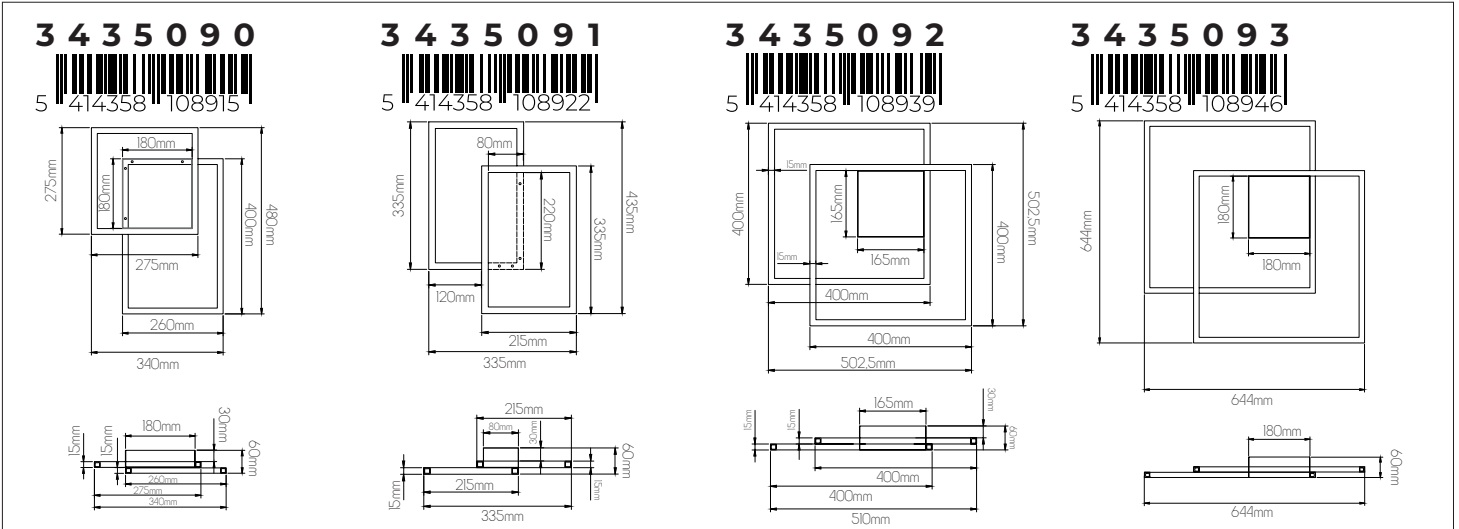

DIMENSIONS

SPECIFICATIONS

3435090

size: w: 340mm l: 480mm h: 60mm
bulb: LED 44 Watt 1321 Lumen
material: aluminium / acrylic
colour: matt white
voltage: 220-240V