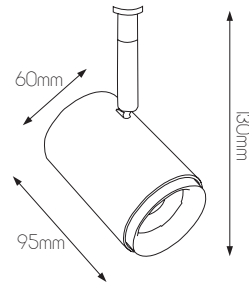

TR0141W

SPECIFICATIONS

TR0141B

size: w: 95mm h: 130mm
bulb: LED 12 Watt 720 Lumen 36°
material: aluminium
colour: black
voltage: 220-240V