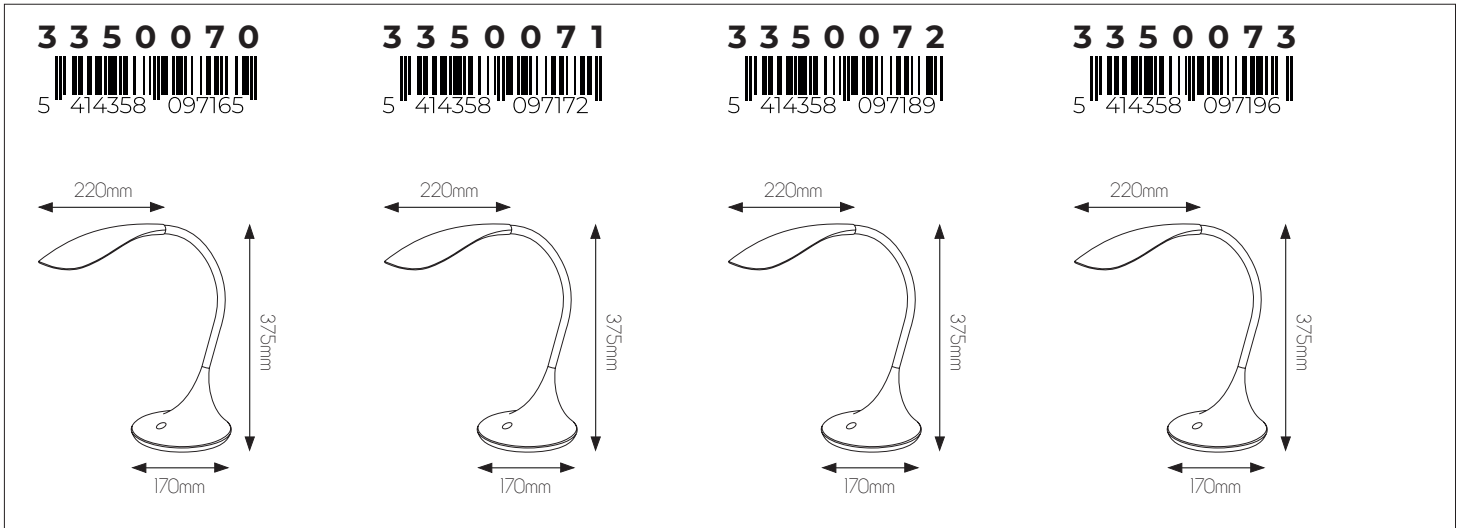

DIMENSIONS

SPECIFICATIONS

3350070

size: w: 170mm h: 375mm
bulb: 5,5 Watt LED 660 Lumen
material: plastic / steel
colour: white
voltage: 220-240V

3350071

size: w: 170mm h: 375mm
bulb: 5,5 Watt LED 660 Lumen
material: plastic / steel
colour: black
voltage: 220-240V

3350072

size: w: 170mm h: 375mm
bulb: 5,5 Watt LED 660 Lumen
material: plastic / steel
colour: red
voltage: 220-240V

3350073

size: w: 170mm h: 375mm
bulb: 5,5 Watt LED 660 Lumen
material: plastic / steel
colour: blue
voltage: 220-240V