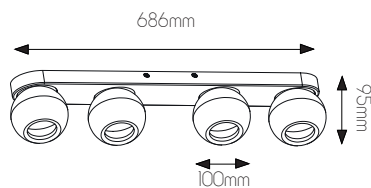

3 4 3 3 0 2 5

5 414358 104467