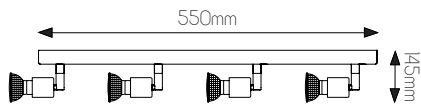

RUNE

DIMENSIONS

3 4 0 2 2 4 4

5 414358 106959

3 4 0 2 2 4 5

5 414358 106966

SPECIFICATIONS

3402244

size: w: 45mm l: 550mm h: 145mm
bulb: 4x GU10 LED
material: steel
colour: matt black
voltage: 220-240V

3402245

size: w: 200mm h: 145mm
bulb: 4x GU10 LED
material: steel
colour: matt black
voltage: 220-240V

EXTRA INFORMATION

Included bulb: **8202654** GU10 LED 4,3 Watt 350 Lumen 56° Dimmable
More info page 371