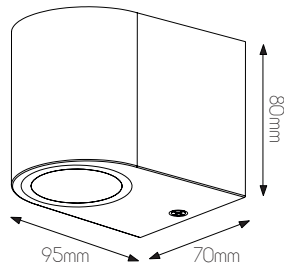

CE GU10
not included IP54

DIMENSIONS

3 4 3 4 0 2 0

5 414358 104696