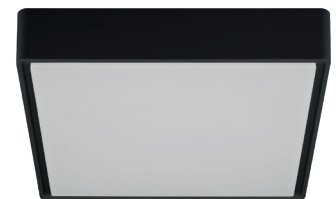

3390032

size: w: 220mm d: 220mm h: 56mm
bulb: LED 11,5 Watt 1350 Lumen
material: ABS
colour: black
voltage: 220-240V