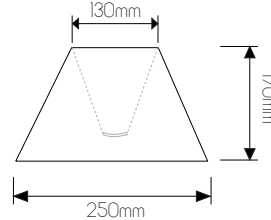

CE

SPECIFICATIONS

2716101

size: w: 130-250mm h: 170mm
material: fabric / steel frame
colour: ecru