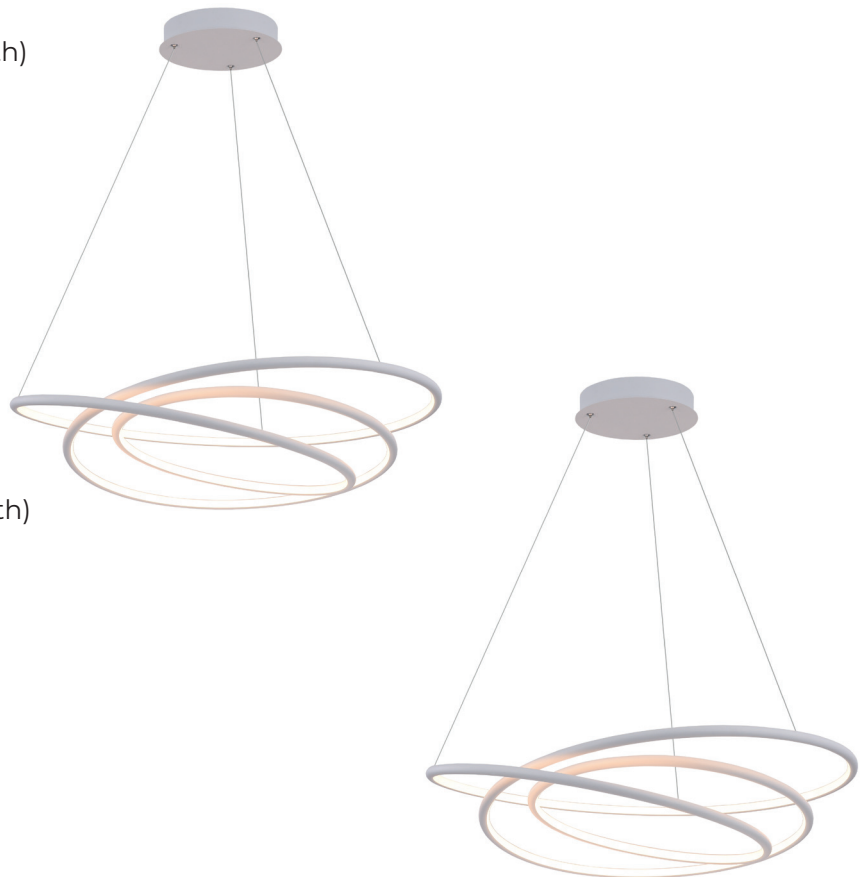

DIMENSIONS

SPECIFICATIONS

XL3435033

size: w: \varnothing 730mm h: 3000mm (cable length)
bulb: LED 88 Watt 5720 Lumen
material: aluminium / acrylic
colour: matt white
voltage: 220-240V

XL3435034

size: w: \varnothing 900mm h: 3000mm (cable length)
bulb: LED 105 Watt 6825 Lumen
material: aluminium / acrylic
colour: matt white
voltage: 220-240V