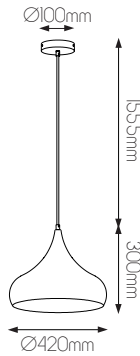

3 4 3 2 0 0 2

5 414358 103149