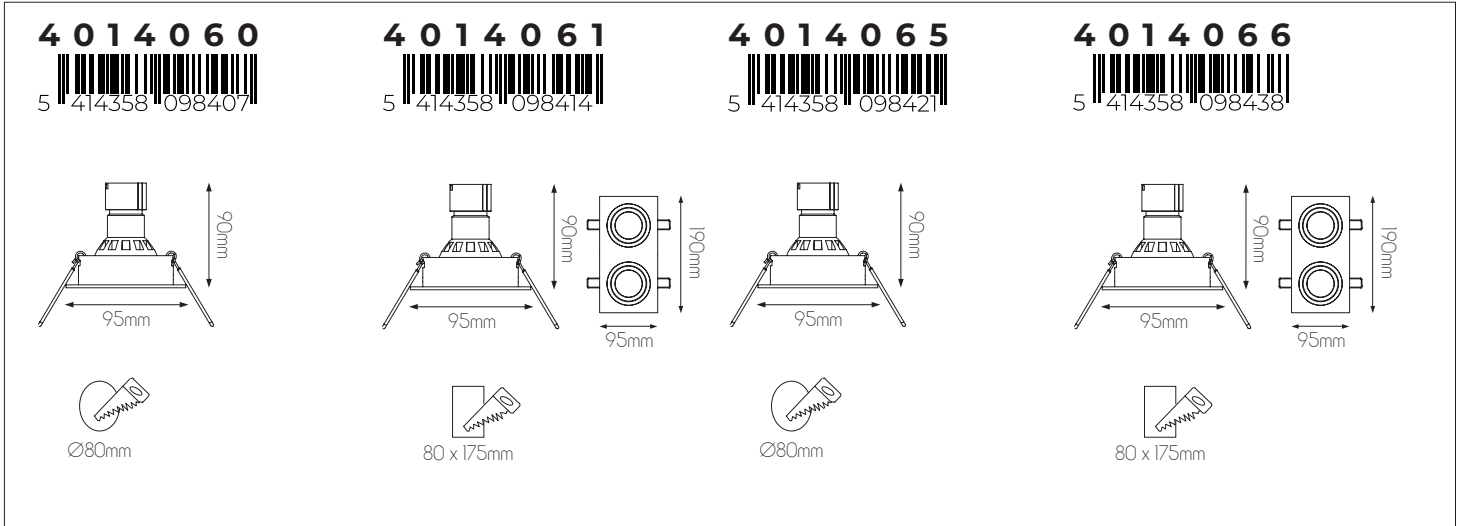

DIMENSIONS

SPECIFICATIONS

4014060

size: w: 95mm d: 90mm
bulb: 1x GU10 LED
material: aluminium
colour: matt black
voltage: 220-240V

4014061

size: w: 190x95mm d: 90mm
bulb: 2x GU10 LED
material: aluminium
colour: matt black
voltage: 220-240V