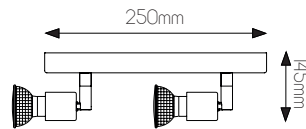

3 4 0 2 1 3 2

5 414358 054212