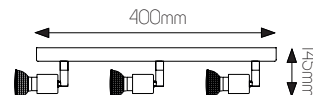

RUNE

fantasia.be
light designers

DIMENSIONS

SPECIFICATIONS

3402141

size: w: 45mm l: 100mm h: 145mm
bulb: 1x GU10 LED
material: steel
colour: bronze
voltage: 220-240V

3402142

size: w: 45mm l: 250mm h: 145mm
bulb: 2x GU10 LED
material: steel
colour: bronze
voltage: 220-240V