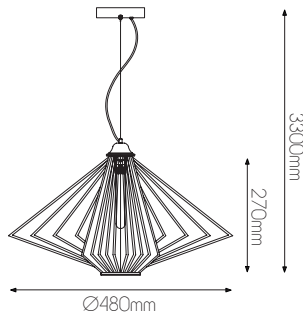

DIMENSIONS

3 4 0 3 5 6 0

5 414358 106744