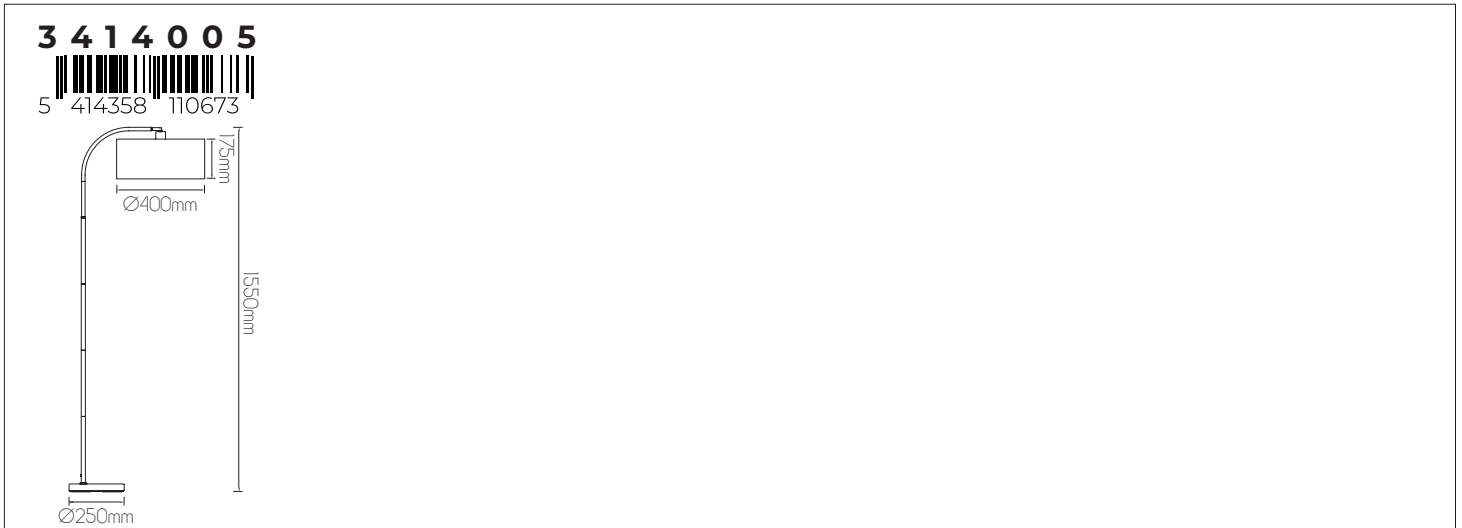

Power cord and switch included.

E27 LED Filament bulb recommended

More info page 368 - 370

CE  E27
not included

DIMENSIONS

SPECIFICATIONS

3414005

size: w: $\text{Ø}250\text{mm}$ h: 1550mm
bulb: 1x E27 not included
material: steel / fabric shade
colour: black / gold
voltage: 220-240V