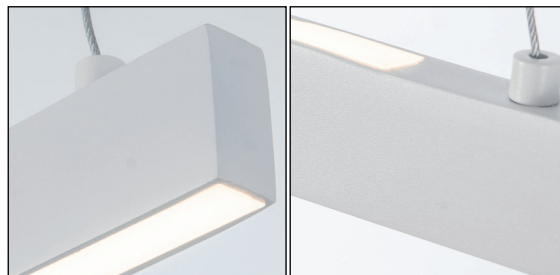

bulb: LED 52 Watt 3950 Lumen

material: aluminium / acrylic

colour: matt white

voltage: 220-240V

UP AND DOWN

EXTRA INFORMATION

TRIAC dimmable via trailing edge and leading edge.

The light shines up and down, lighting up the ceiling above and the area underneath.