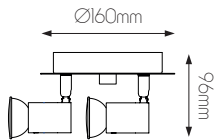

CE GU10 included 2700K warm white IP44

DIMENSIONS

3 4 2 7 1 9 4

5 414358 096540

3 4 2 7 1 9 6

5 414358 096557

SPECIFICATIONS

3427194

size: w: Ø160mm h: 96mm
bulb: 3x GU10 LED
material: steel
colour: chrome
voltage: 220-240V

3427196

size: l: 360mm h: 124mm
bulb: 1x GU10 LED
material: steel
colour: chrome
voltage: 220-240V

EXTRA INFORMATION

Included bulb: **8202654** GU10 LED 4,3 Watt 350 Lumen 56° Dimmable
More info page 371