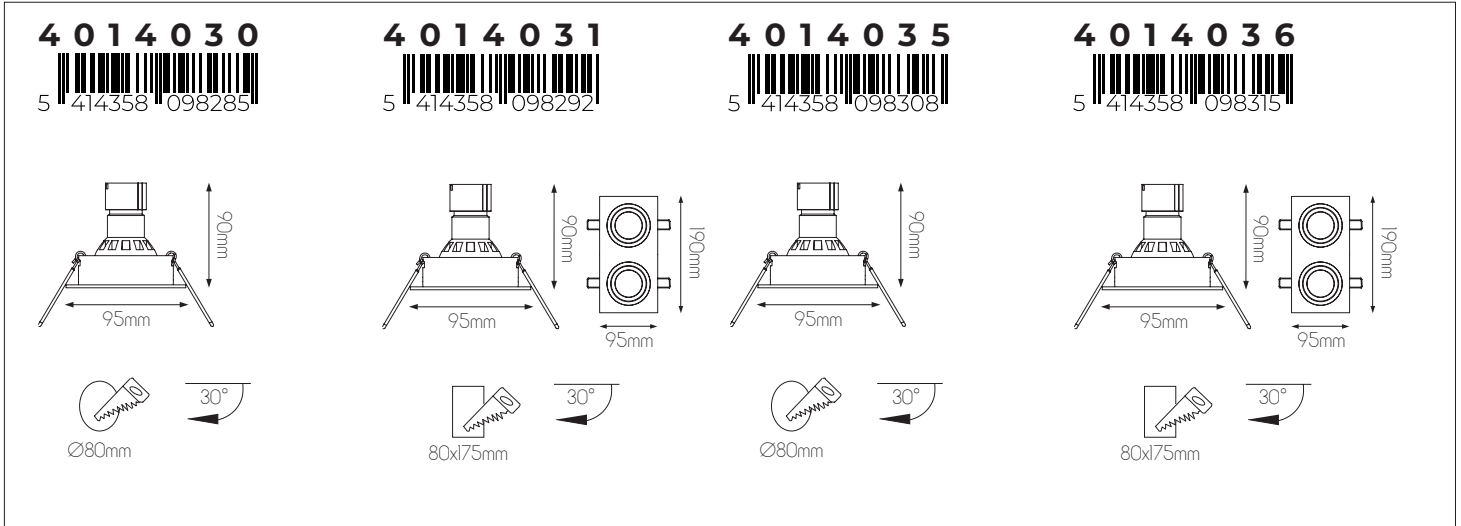

DIMENSIONS

SPECIFICATIONS

4014030

size: w: 95mm d: 90mm
bulb: 1x GU10 LED
material: aluminium
colour: brushed aluminium
voltage: 220-240V

4014031

size: w: 190x95mm d: 90mm
bulb: 2x GU10 LED
material: aluminium
colour: brushed aluminium
voltage: 220-240V