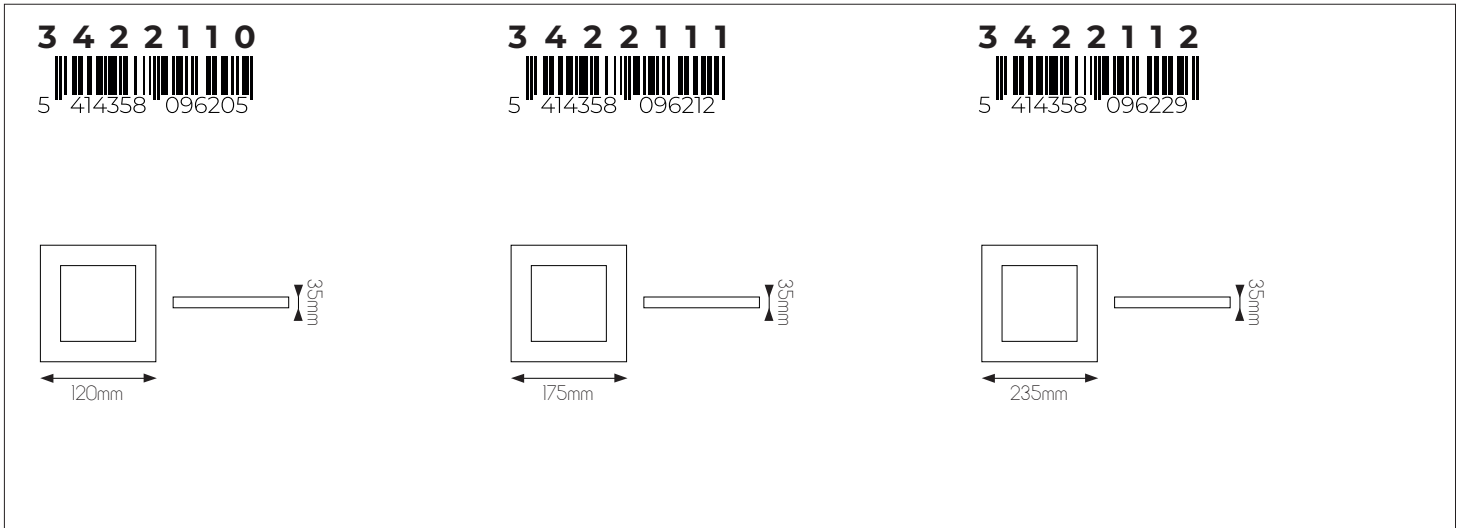

DIMENSIONS

SPECIFICATIONS

3422110

size: w: 120mm h: 35mm
bulb: LED 6 Watt 480 Lumen
material: aluminium / plexi
colour: matt white
voltage: 220-240V

3422111

size: w: 175mm h: 35mm
bulb: LED 12 Watt 960 Lumen
material: aluminium / plexi
colour: matt white
voltage: 220-240V