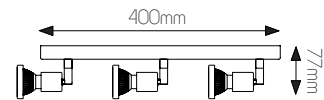

5 414358 106973

3 4 2 7 0 0 7

5 414358 106980

3 4 2 7 0 0 8

5 414358 106997

SPECIFICATIONS

3427006

size: w: 51mm l: 100mm h: 77mm
bulb: 1x GU10 LED
material: steel
colour: matt black / bronze
voltage: 220-240V