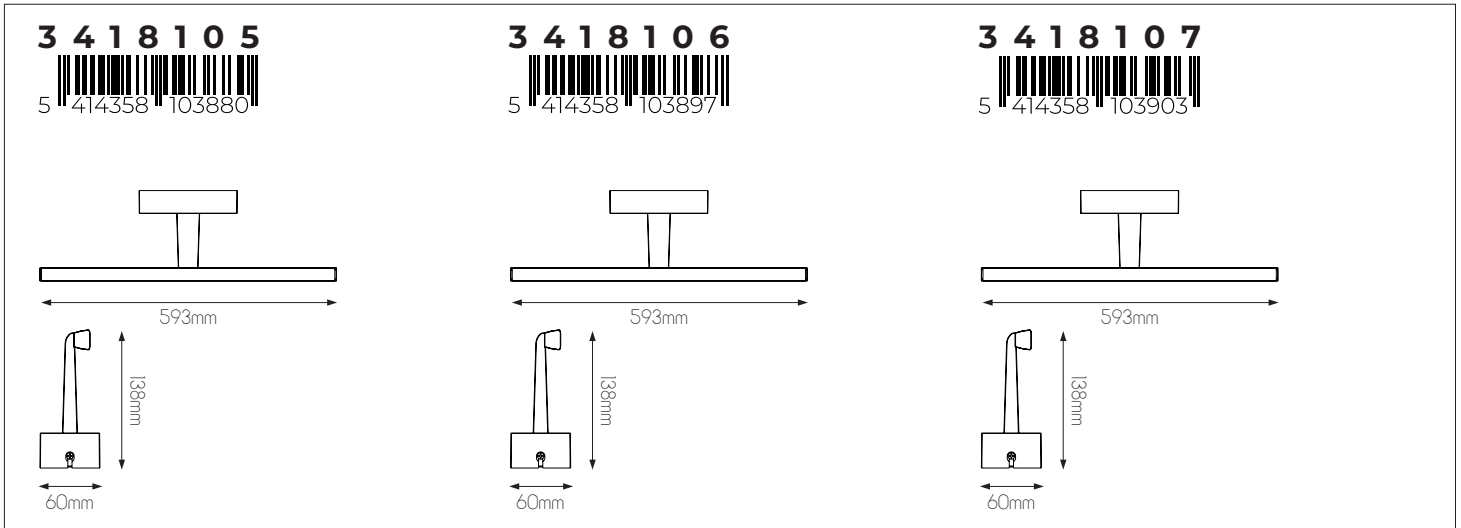

CE LED included DRIVER included 3000K warm white IP23

DIMENSIONS