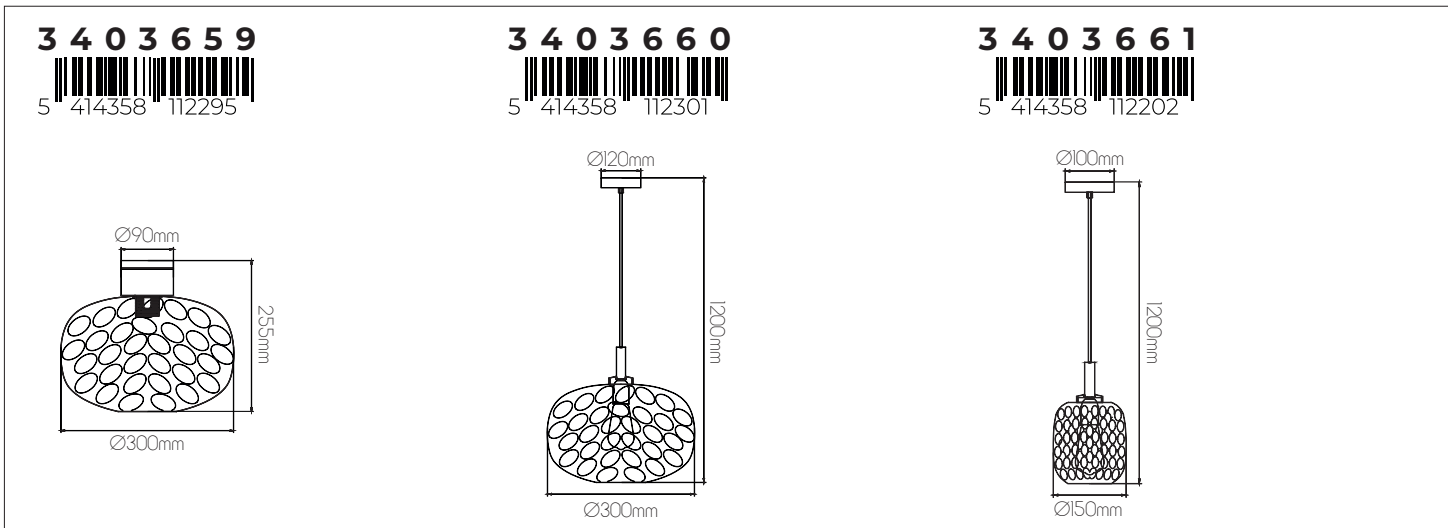

DIMENSIONS