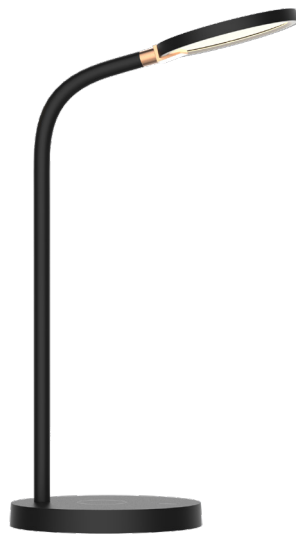

EXTRA INFORMATION

3-Step dimmer built in:

Press touch button to dim the light in 3 steps.

Qi Wireless charger:

Recharge mobile phones that support Qi wireless charging.