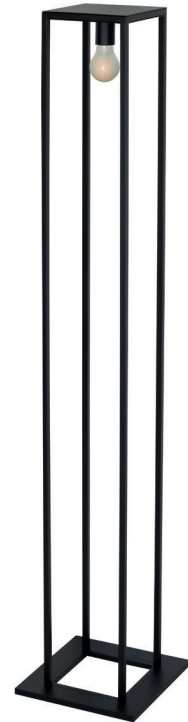

EXTRA INFORMATION

E27 LED Filament bulb recommended
More info page 368 - 370