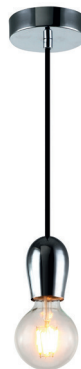

3416230

size: l: 3000mm
bulb: 1x E27 not included
material: steel
colour: matt black
voltage: 220-240V