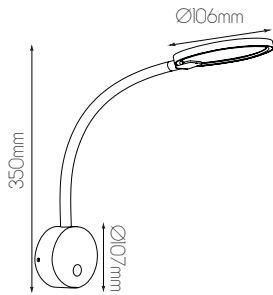

NONI

fantasia.be
light designers

DIMENSIONS

3 3 5 0 0 2 7

5 414358 112011

3 3 5 0 0 2 8

5 414358 112028

SPECIFICATIONS

3350027

size: w: $\varnothing$ 106mm h: 350mm
bulb: LED 4,8 Watt 480 Lumen
material: steel / plastic
colour: matt black / gold
voltage: 220-240V

3350028

size: w: $\varnothing$ 106mm h: 350mm
bulb: LED 4,8 Watt 480 Lumen
material: steel / plastic
colour: matt white / gold
voltage: 220-240V

EXTRA INFORMATION

ON/OFF switch on base of wall light.