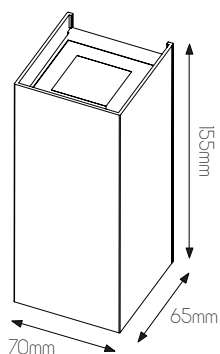

CE LED included DRIVER included 3000K warm white IP54

DIMENSIONS

3 4 3 4 0 6 5

SPECIFICATIONS

3434065

size: w: 70mm d: 65mm h: 155mm

bulb: LED 2x 3 Watt 2x 387 Lumen

material: aluminium

colour: matt black

voltage: 220-240V