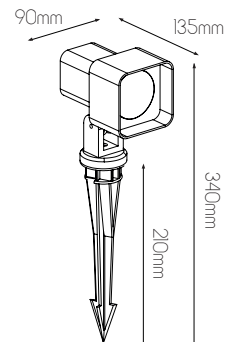

TORUN

fantasia.be
light designers

CE LED included DRIVER included 3000K warm white IP65

DIMENSIONS

3 4 2 9 0 2 6

5 414358 112035

3 4 2 9 0 2 7

5 414358 112042

SPECIFICATIONS

3429026

size: w: 90mm d: 135mm h: 175mm
bulb: LED 9 Watt 770 Lumen
material: aluminium
colour: matt black
voltage: 220-240V