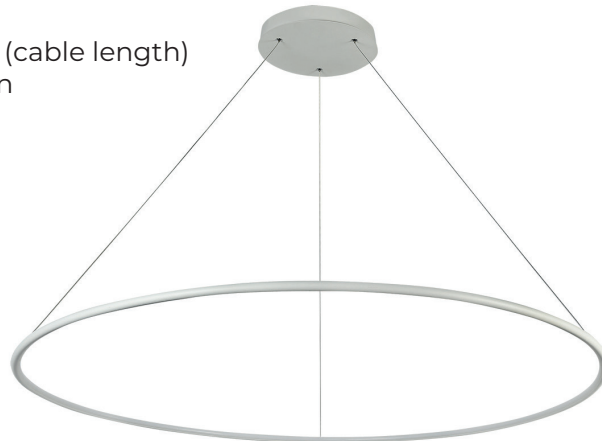

EXTRA INFORMATION

TRIAC dimmable via trailing edge and leading edge.

DIMENSIONS

XL3435013

XL3435016

SPECIFICATIONS

XL3435013

size: w: $\varnothing 1200\text{mm}$ h: 3000mm (cable length)
bulb: LED 88 Watt 5720 Lumen
material: aluminium / acrylic
colour: matt white
voltage: 220-240V