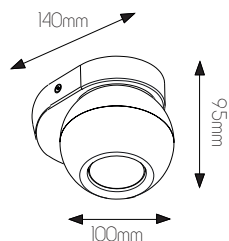

DIMENSIONS

3 4 3 3 0 2 1

5 414358 104429