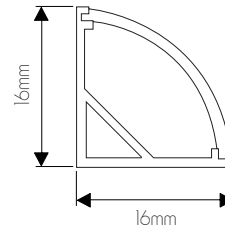

CE

SPECIFICATIONS

CRONE

Aluminium corner profile
for ledstrips max 10mm wide

3428101

16x16x1000mm

3428106

16x16x2000mm

3428111

16x16x3000mm

FENNA

Aluminium recessed profile
for ledstrips max 12mm wide

3428104

25x15x1000mm

3428109

25x15x2000mm