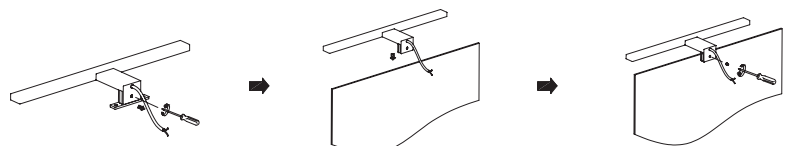

EXTRA INFORMATION

Can be mounted on a mirror cabinet or directly on the mirror.

DIMENSIONS

SPECIFICATIONS

4016010

size: w: 600mm h: 40mm
 bulb: LED 8 Watt 730 Lumen
 material: ABS
 colour: chrome
 voltage: 220-240V