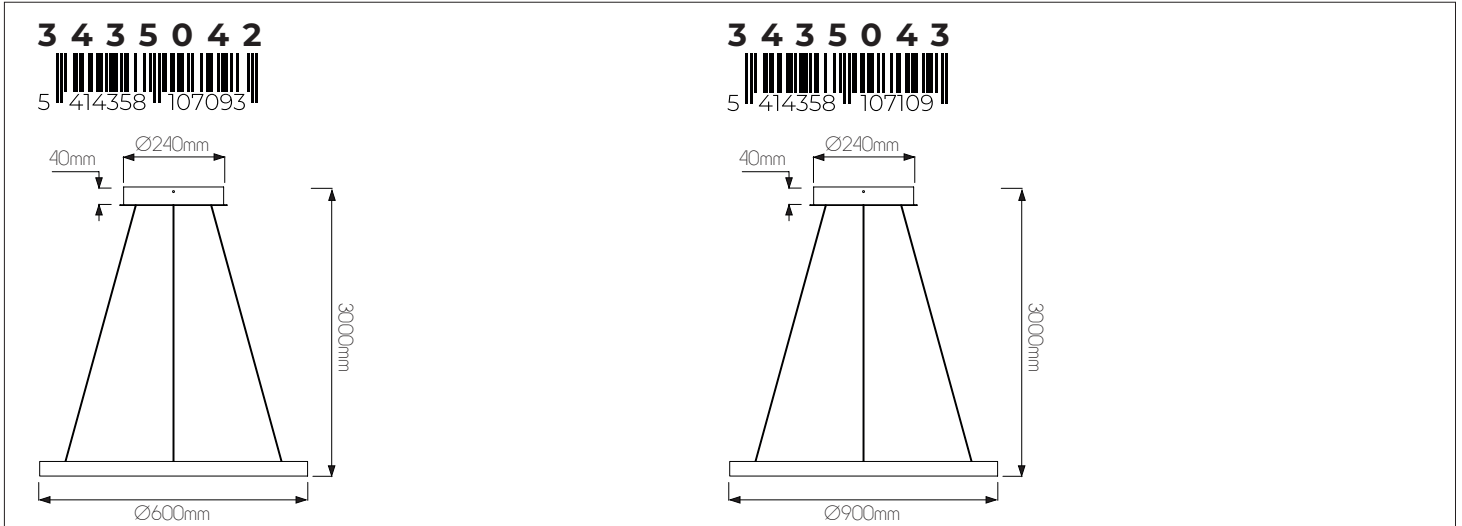

DIMENSIONS