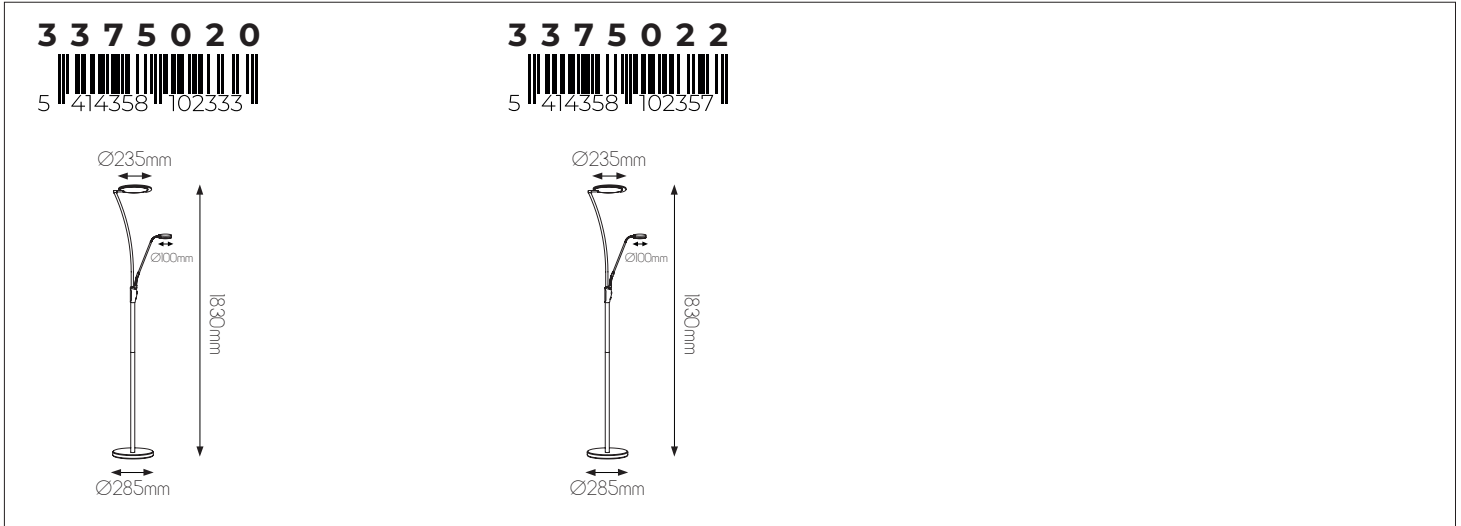

CALES

fantasia.be
light designers

DIMENSIONS

SPECIFICATIONS

3375020

size: w: Ø285mm h: 1830mm
bulb: LED 5 Watt 630 Lumen
LED 24,5 Watt 3020 Lumen
material: steel
colour: satin nickel / chrome
voltage: 220-240V

3375022

size: w: Ø285mm h: 1830mm
bulb: LED 5 Watt 630 Lumen
LED 24,5 Watt 3020 Lumen
material: steel
colour: matt black / chrome
voltage: 220-240V