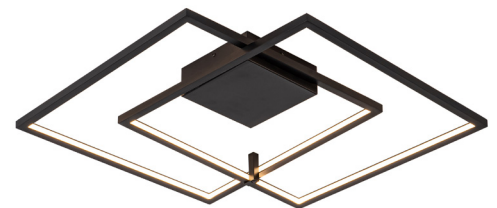

EXTRA INFORMATION

TRIAC dimmable via trailing edge and leading edge.