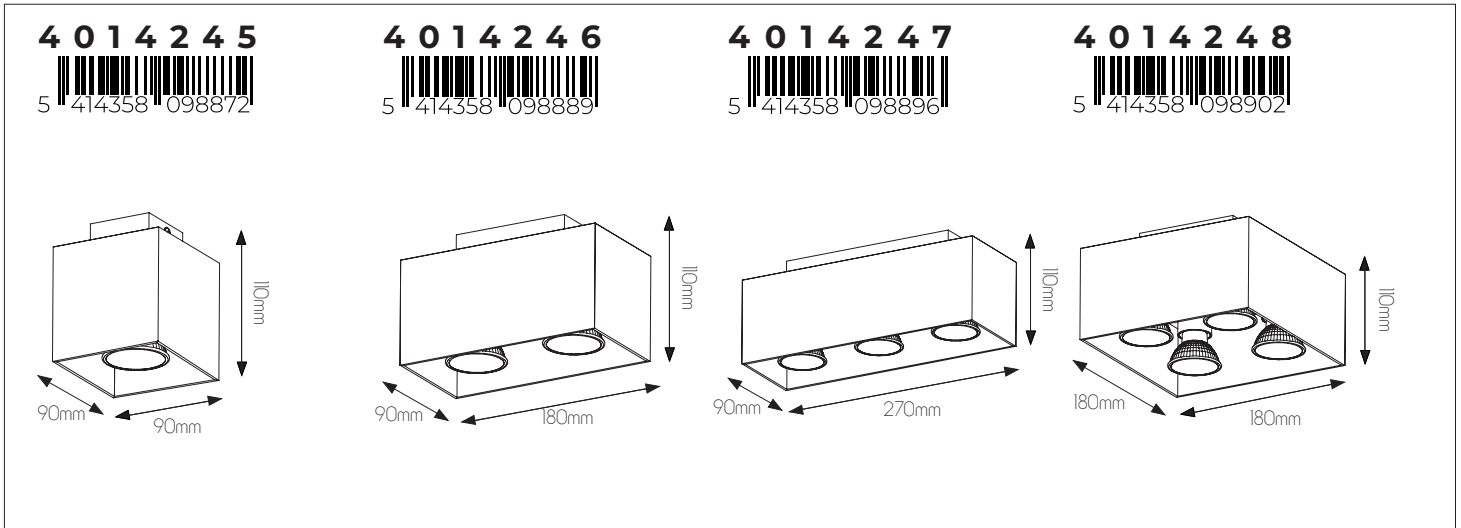

size: w: 200mm l:1160mm h: 322mm
bulb: 4x GU10 LED
material: steel
colour: brushed steel / chrome
voltage: 220-240V

3427069

size: w: 200mm l:1160mm h: 322mm
bulb: 4x GU10 LED
material: steel
colour: matt black / bronze
voltage: 220-240V

5 414358 054229

SPECIFICATIONS

3402131

size: w: 45mm w: 100mm h: 145mm
bulb: 1x GU10 LED
material: steel
colour: brushed steel
voltage: 220-240V

3402132

size: w: 45mm l: 250mm h: 145mm
bulb: 2x GU10 LED
material: steel
colour: brushed steel
voltage: 220-240V

SPECIFICATIONS

3402144

size: w: 45mm l: 550mm h: 145mm
bulb: 4x GU10 LED
material: steel
colour: bronze
voltage: 220-240V

3402145

size: w: 200mm h: 145mm
bulb: 4x GU10 LED
material: steel
colour: bronze
voltage: 220-240V

DIMENSIONS

SPECIFICATIONS

4014245

size: w: 90mm h: 110mm
 bulb: 1x GU10 LED
 material: aluminium
 colour: matt black
 voltage: 220-240V

4014246

size: w: 90mm l:180mm h: 110mm
 bulb: 2x GU10 LED
 material: aluminium
 colour: matt black
 voltage: 220-240V