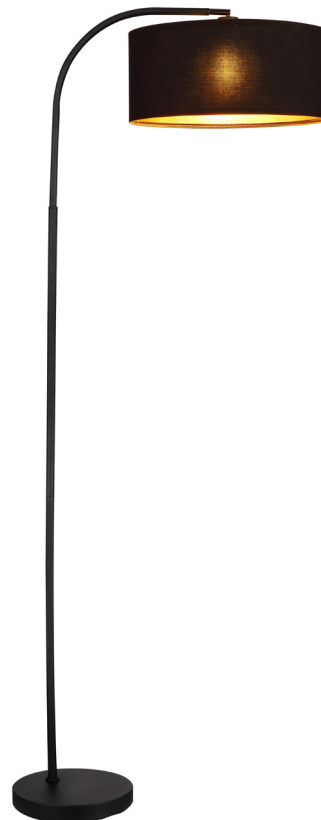

Power cord and switch included.

E27 LED Filament bulb recommended

More info page 368 - 370

CE  E27
not included

DIMENSIONS

SPECIFICATIONS

3414005

size: w: $\text{Ø}250\text{mm}$ h: 1550mm
bulb: 1x E27 not included
material: steel / fabric shade
colour: black / gold
voltage: 220-240V