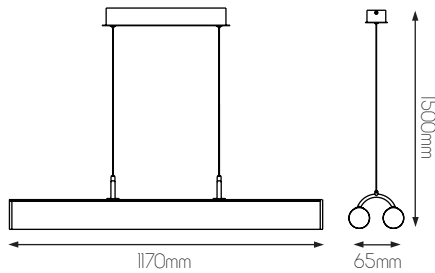

EXTRA INFORMATION

TRIAC dimmable via trailing edge and leading edge.

DIMENSIONS

3 4 1 8 1 3 2

SPECIFICATIONS

3418132

size: w: 1170mm h: 1500mm (cable length)

bulb: LED 50 Watt 5180 Lumen