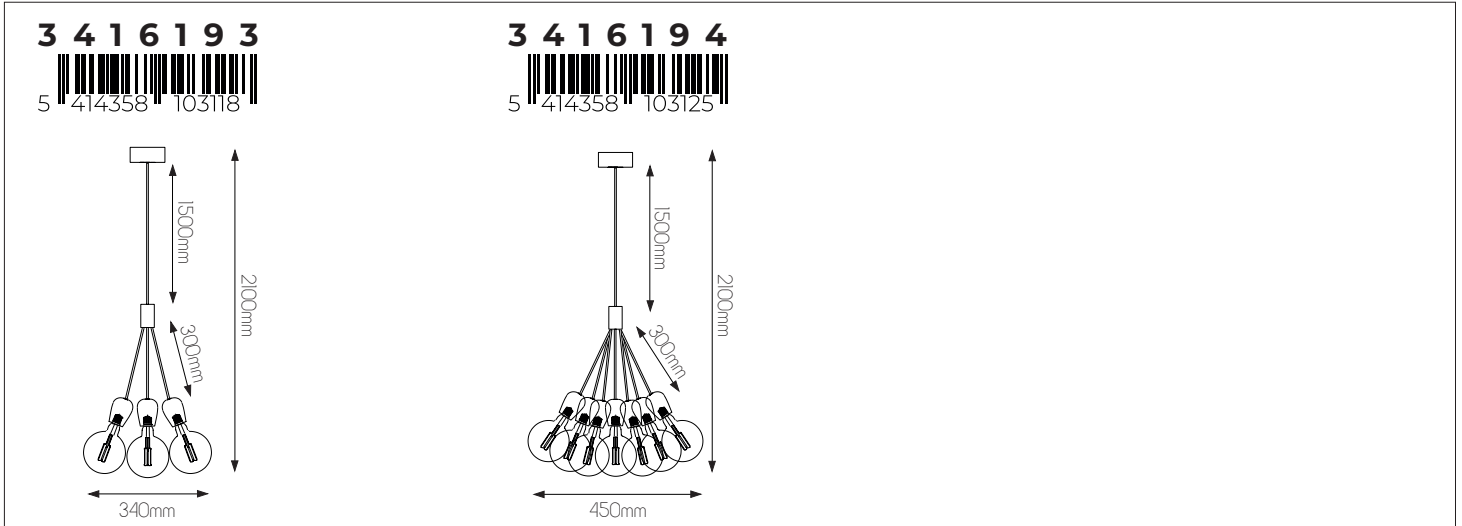

CE E27
not included

DIMENSIONS

SPECIFICATIONS

3416193

size: w: 340mm l: 2100mm
bulb: 3x E27 not included
material: steel / glass
colour: matt black / rose gold
voltage: 220-240V

3416194

size: w: 450mm l: 2100mm
bulb: 7x E27 not included
material: steel / glass
colour: matt black / rose gold
voltage: 220-240V