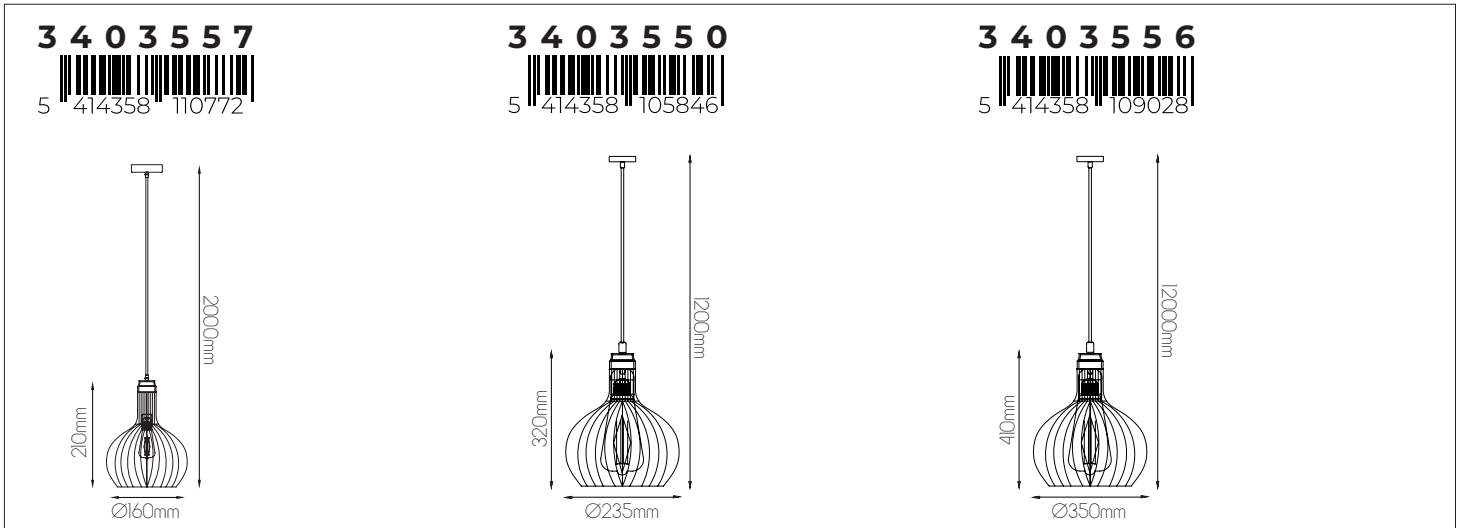

CE E27
not included

DIMENSIONS

SPECIFICATIONS

3403557

size: w: Ø160mm l: 2000mm
bulb: 1x E27 not included
material: steel
colour: matt black / copper
voltage: 220-240V

3403550

size: w: Ø235mm l: 1200mm
bulb: 1x E27 not included
material: steel
colour: matt black / copper
voltage: 220-240V

3403556

size: w: Ø350mm l: 1200mm
bulb: 1x E27 not included
material: steel
colour: matt black / copper
voltage: 220-240V