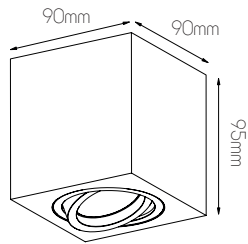

DIMENSIONS

3 4 0 7 0 9 3

5 414358 091637