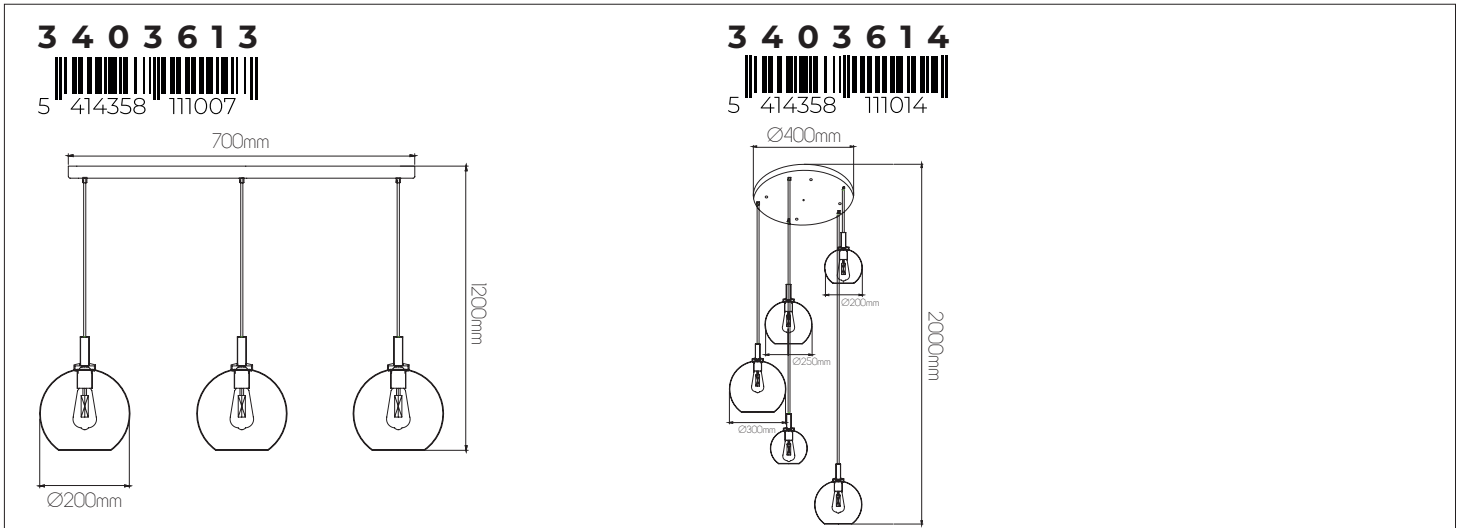

DIMENSIONS