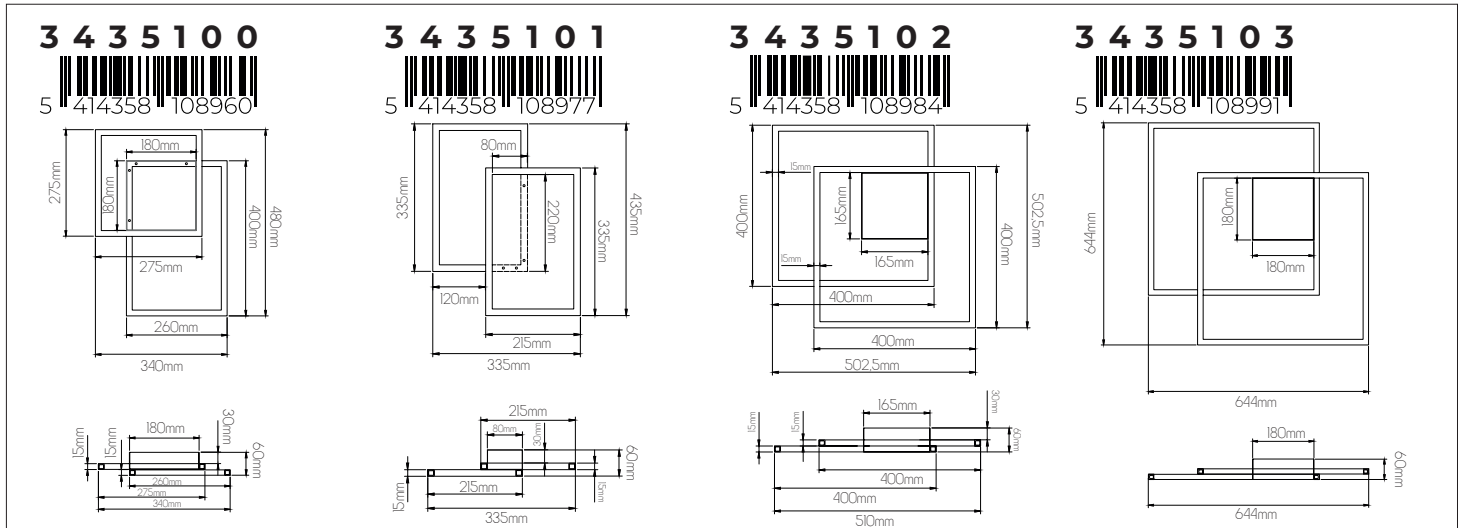

DIMENSIONS

SPECIFICATIONS

3435100

size: w: 340mm l: 480mm h: 60mm
bulb: LED 44 Watt 1321 Lumen
material: aluminium / acrylic
colour: matt black
voltage: 220-240V