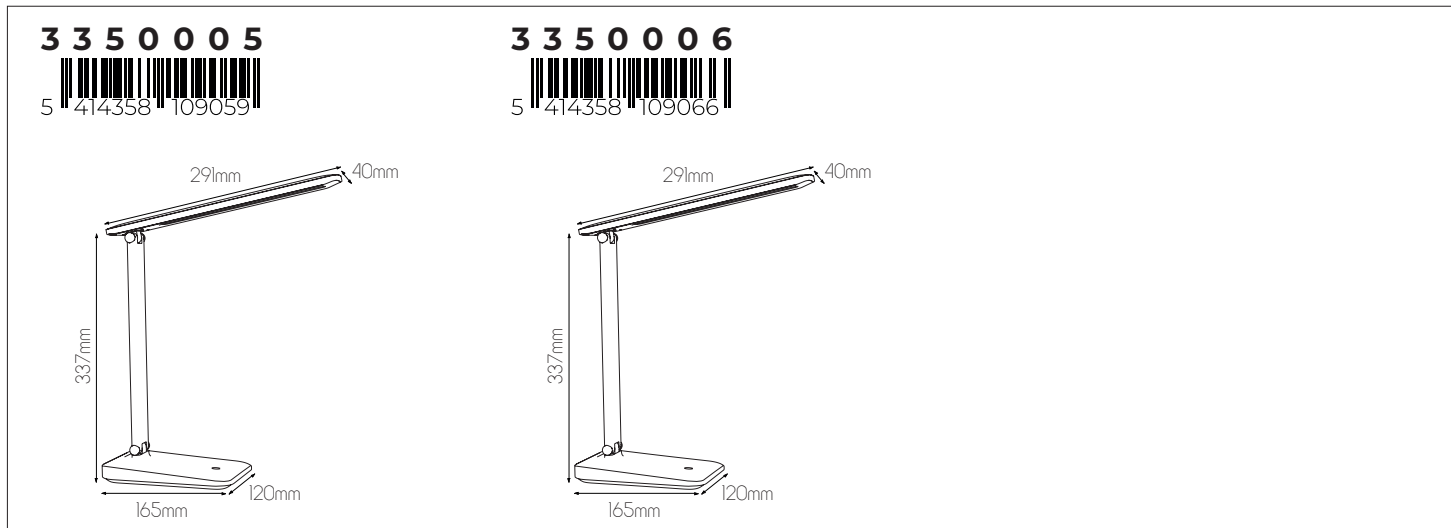

EXTRA INFORMATION

ON/OFF switch on base of wall light.

DIMENSIONS

SPECIFICATIONS

3350005

size: w: 120mm h: 337mm d: 165mm
 bulb: LED 3,5 Watt 275 Lumen
 material: steel / plastic
 colour: black
 voltage: 220-240V