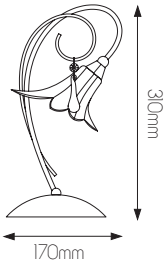

SPECIFICATIONS

3416103

size: w: 170mm h: 310mm
bulb: 1x G9 LED
material: steel / glass
colour: chrome
voltage: 220-240V
plug and switch included