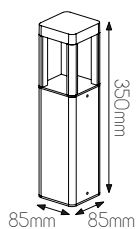

SPECIFICATIONS

3429060

size: w: 85mm h: 350mm
bulb: LED 9 Watt 770 Lumen
material: aluminium
colour: matt black
voltage: 220-240V

3429065

size: w: 85mm h: 650mm
bulb: LED 9 Watt 770 Lumen
material: aluminium
colour: matt black
voltage: 220-240V