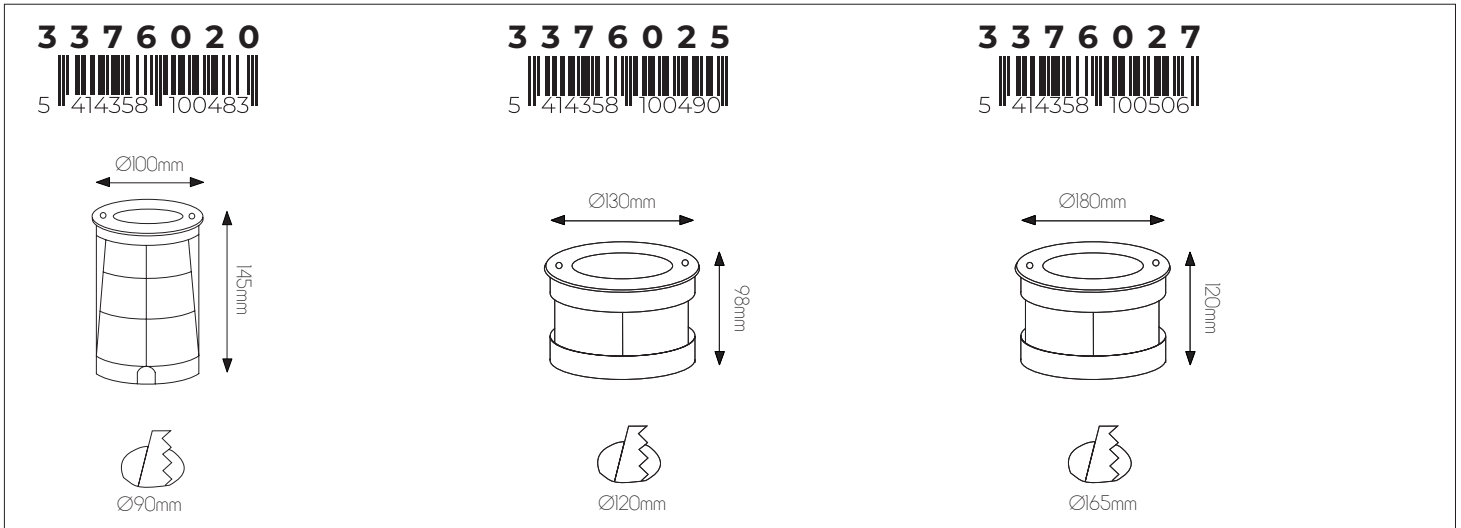

LED included
DRIVER included
3000K warm white
IP67

DIMENSIONS