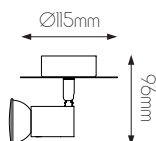

CE GU10 included 2700K warm white IP44

DIMENSIONS

3 4 2 7 1 9 0

5 414358 096519

3 4 2 7 1 9 1

5 414358 096526

3 4 2 7 1 9 3

5 414358 096533

SPECIFICATIONS

3427190

size: w: Ø115mm h: 96mm
bulb: 1x GU10 LED
material: steel
colour: chrome
voltage: 220-240V

3427191

size: w: 320mm h: 120mm
bulb: 2x GU10 LED
material: steel
colour: chrome
voltage: 220-240V

3427193

size: w: 475mm h: 120mm
bulb: 3x GU10 LED
material: steel
colour: chrome
voltage: 220-240V

EXTRA INFORMATION

Included bulb: **8202654** GU10 LED 4,3 Watt 350 Lumen 56° Dimmable
More info page 371