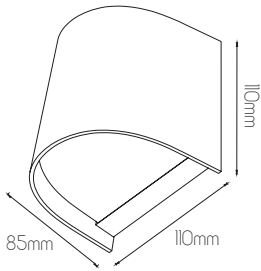

EXTRA INFORMATION

GU10 LED bulb recommended
More info page 371

NEVE

fantasia.be
light designers

CE  **GU10**
not included **IP65**

DIMENSIONS

3 3 9 0 0 9 5

5 414358 110505