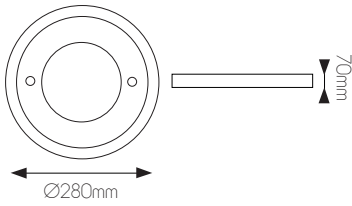

DIMENSIONS

3 4 2 3 1 0 4

5 414358 103019

3 4 2 3 1 0 5

5 414358 103026

SPECIFICATIONS

3423104

size: w: Ø280mm h: 70mm
bulb: LED 12 Watt 1295 Lumen
material: aluminium / glass / crystal
colour: chrome
voltage: 220-240V

3423105

size: w: Ø360mm h: 70mm
bulb: LED 18 Watt 1940 Lumen
material: aluminium / glass / crystal
colour: chrome
voltage: 220-240V

EXTRA INFORMATION