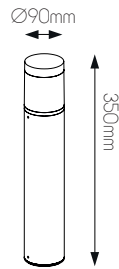

SPECIFICATIONS

3429100

size: w: Ø90mm h: 650mm
bulb: LED 9 Watt 980 Lumen
material: aluminium / PC
colour: matt black
voltage: 220-240V

3429101

size: w: Ø90mm h: 350mm
bulb: LED 9 Watt 980 Lumen
material: aluminium / PC
colour: matt black
voltage: 220-240V