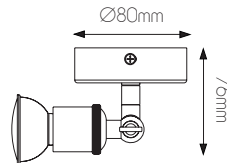

4 0 1 4 0 0 5

5 414358 097530