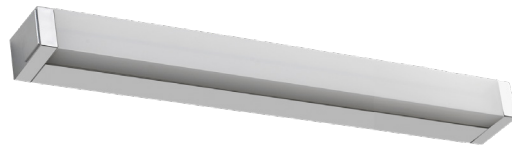

3418006

size: w: 605mm h: 62,5mm d: 40mm
bulb: LED 12 Watt 847 Lumen
material: aluminium / plexi
colour: silver grey
voltage: 220-240V