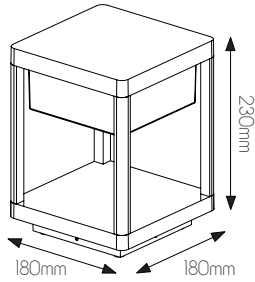

3 4 2 9 0 1 5

5 414358 104566