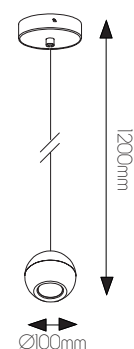

3 4 3 3 0 4 6

5 414358 111991