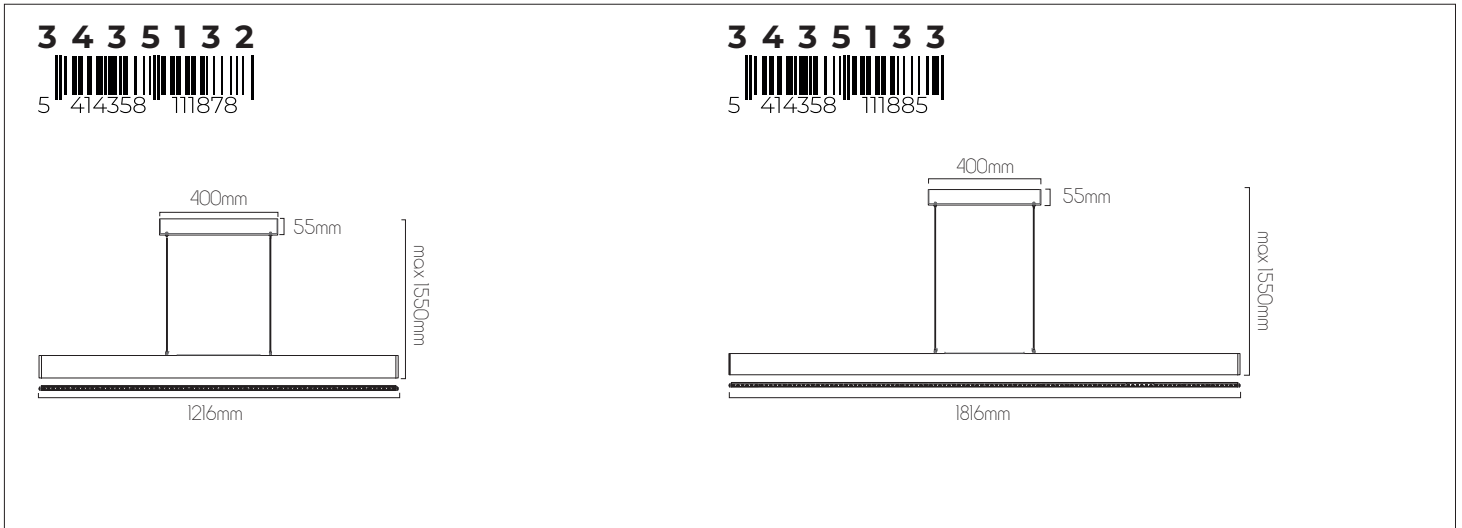

5 414358 097516

SPECIFICATIONS

4014001

size: w: 80mm h: 76mm
bulb: 1x GU10 LED
material: steel
colour: ruggine
voltage: 220-240V

4014002

size: w: 80mm l: 250mm h: 76mm
bulb: 2x GU10 LED
material: steel
colour: ruggine
voltage: 220-240V

size: w: 100mm l: 140mm h: 95mm
bulb: 1x GU10 (excl)
material: steel
colour: matt white
voltage: 220-240V

3433022

size: w: 100mm l: 250mm h: 95mm
bulb: 2x GU10 (excl)
material: steel
colour: matt white
voltage: 220-240V

EXTRA INFORMATION

TRIAC dimmable via trailing edge and leading edge.
The light shines up and down, lighting up the ceiling above and the area underneath.

DIMENSIONS

SPECIFICATIONS

3435132

size: w: 1216mm l: 1550mm
 bulb: LED 38 Watt 1730 Lumen
 material: aluminium / acrylic
 colour: gold
 voltage: 220-240V

UP AND DOWN

3435133

size: w: 1816mm l: 1550mm
 bulb: LED 40 Watt 2185 Lumen
 material: aluminium / acrylic
 colour: gold
 voltage: 220-240V

EXTRA INFORMATION

TRIAC dimmable via trailing edge and leading edge.
 The light shines up and down, lighting up the ceiling above and the area underneath.