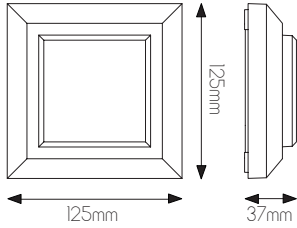

CE LED included 3000K warm white IP65

DIMENSIONS

3 3 9 0 0 0 1

5 414358 099992

3 3 9 0 0 0 2

5 414358 100001