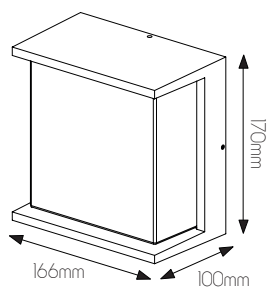

ASLAN

fantasia.be
light designers

CE LED included DRIVER included 3000K warm white IP65

DIMENSIONS

3 4 2 9 0 2 5

5 414358 104580

SPECIFICATIONS

3429025

size: w: 166mm d: 100mm h: 170mm

bulb: LED 10 Watt 1100 Lumen

material: aluminium / glass

colour: matt black

voltage: 220-240V