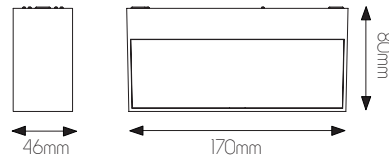

LOGAN

fantasia.be
light designers

CE LED included DRIVER included 3000K warm white IP65

DIMENSIONS

3 3 9 0 0 6 5

5 414358 102876

3 3 9 0 0 6 6

5 414358 102883