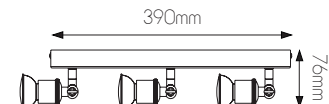

5 414358 097516

SPECIFICATIONS

4014001

size: w: 80mm h: 76mm
bulb: 1x GU10 LED
material: steel
colour: ruggine
voltage: 220-240V

4014002

size: w: 80mm l: 250mm h: 76mm
bulb: 2x GU10 LED
material: steel
colour: ruggine
voltage: 220-240V