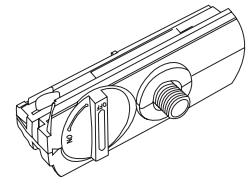

CE

SPECIFICATIONS

TR0123B

1F TRACK adaptor, black (max weight 2,5kg)

TR0123W

1F TRACK adaptor, white (max weight 2,5kg)

TR0125B

1F TRACK flexible connector + feeder, black