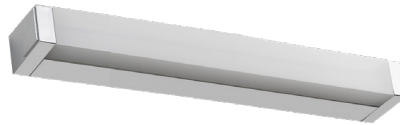

3418017

size: w: 925mm h: 70mm d: 58mm
bulb: LED 18 Watt 1076 Lumen
material: aluminium / plexi
colour: silver grey
voltage: 220-240V

EXTRA INFORMATION

DIMENSIONS

SPECIFICATIONS

3418005

size: w: 345mm h: 58mm d: 40mm
bulb: LED 5 Watt 400 Lumen
material: aluminium / plexi
colour: silver grey
voltage: 220-240V