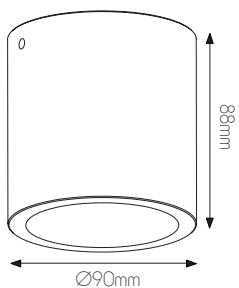

3 4 3 4 0 7 1

5 414358 106010

SPECIFICATIONS

3434070

size: w: Ø90mm h: 88mm
bulb: LED 6 Watt 640 Lumen
material: aluminium
colour: matt black
voltage: 220-240V