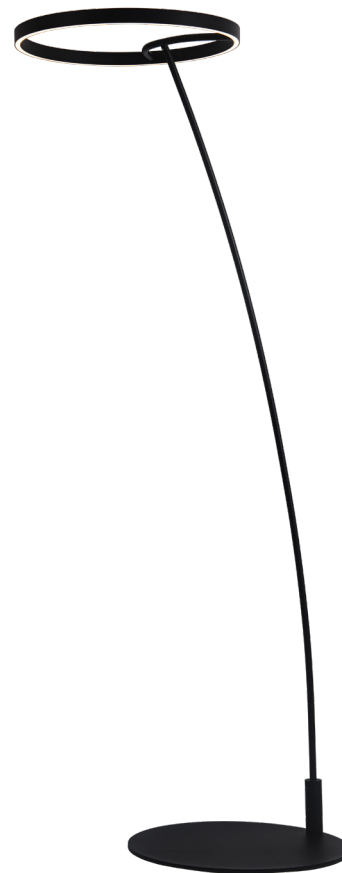

EXTRA INFORMATION

Power cord and dimmer included.
Important: item is packaged in 2 separate boxes.