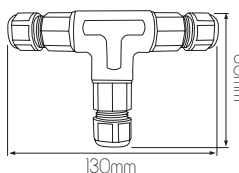

3424996

Materials: PA66 + brass + silicone
 Rated voltage: 250V
 Rated current: 16A
 Waterproof rating: **IP68**
 Connections with fast connectors

3429007

Universal spike
 for **TUVA, TOWER, TULGA,**
CONTOUR, TARA, MILOU