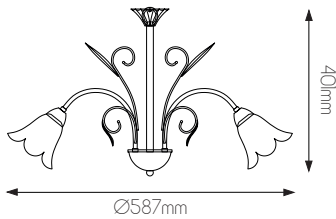

CE E14
not included

DIMENSIONS

3 4 1 6 1 5 4

5 414358 096915

3 4 1 6 1 5 5

5 414358 096922

SPECIFICATIONS

3416154

size: w: Ø587mm h: 401mm l: max 1200mm (chain)

bulb: 3x E14 (excl)

material: steel / glass

colour: antique white

voltage: 220-240V

3416155

size: w: Ø677mm h: 401mm l: max 1200mm (chain)

bulb: 5x E14 (excl)

material: steel / glass

colour: antique white

voltage: 220-240V