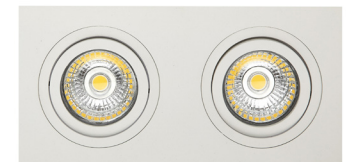

EXTRA INFORMATION

GU10 bulb included: **8202652**, page 371
for professional use: LED module recommended, see page 371-372

Spring blades and torsion springs included for 1 light version.