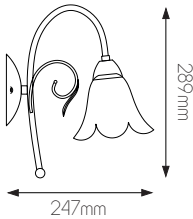

CE E14
not included

DIMENSIONS

3 4 1 6 1 5 1

5 414358 096892

3 4 1 6 1 5 3

5 414358 096908

SPECIFICATIONS

3416151

size: d: 247mm h: 289mm
bulb: 1x E14 (excl)
material: steel / glass
colour: antique white
voltage: 220-240V