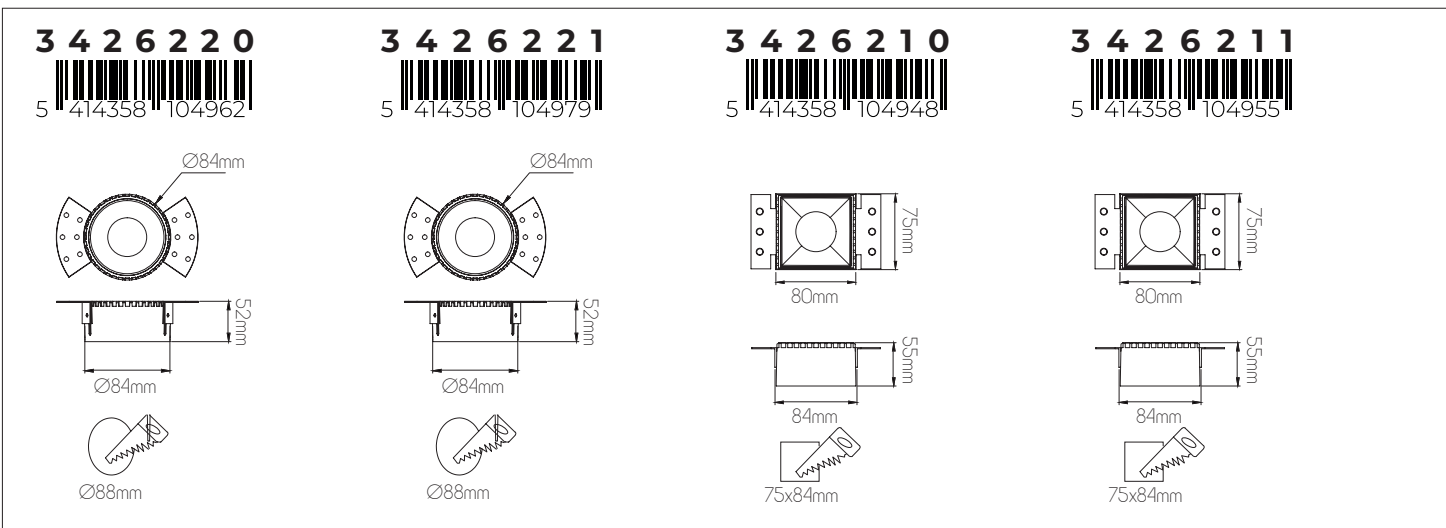

DIMENSIONS

SPECIFICATIONS

3426220

size: w: Ø84mm d: 45mm
bulb: GU10 max 50 Watt (excl)
material: aluminium / plexi
colour: white
voltage: 220-240V