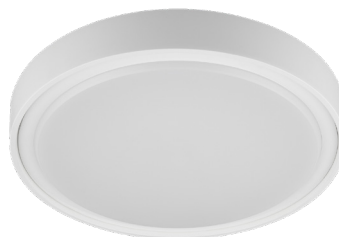

3390046

size: w: Ø300mm h: 44mm
bulb: LED 17,5 Watt 2300 Lumen
material: ABS
colour: white
voltage: 220-240V

3390047

size: w: Ø300mm h: 44mm
bulb: LED 17,5 Watt 2300 Lumen
material: ABS
colour: black
voltage: 220-240V