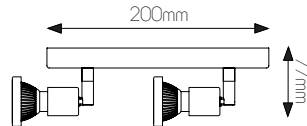

DIMENSIONS

3 4 2 7 0 0 9

5 414358 107000

3 4 2 7 0 1 0

5 414358 107017

SPECIFICATIONS

3427009

size: w: 51mm l: 550mm h: 77mm
bulb: 4x GU10 LED
material: steel
colour: matt black / bronze
voltage: 220-240V