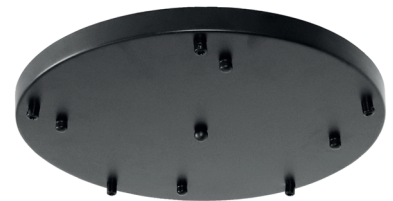

3403586

size: l: 900mm w: 300mm h: 25mm

material: steel

colour: matt black

7 pendants

3403587

size: l: 1100mm w: 300mm h: 25mm

material: steel

colour: matt black

9 pendants

3432122 matt white

3432126 matt black

size: l: 900mm w: 60mm h: 25mm

material: steel

colour: matt black / matt white

3 pendants (spacing 425mm)