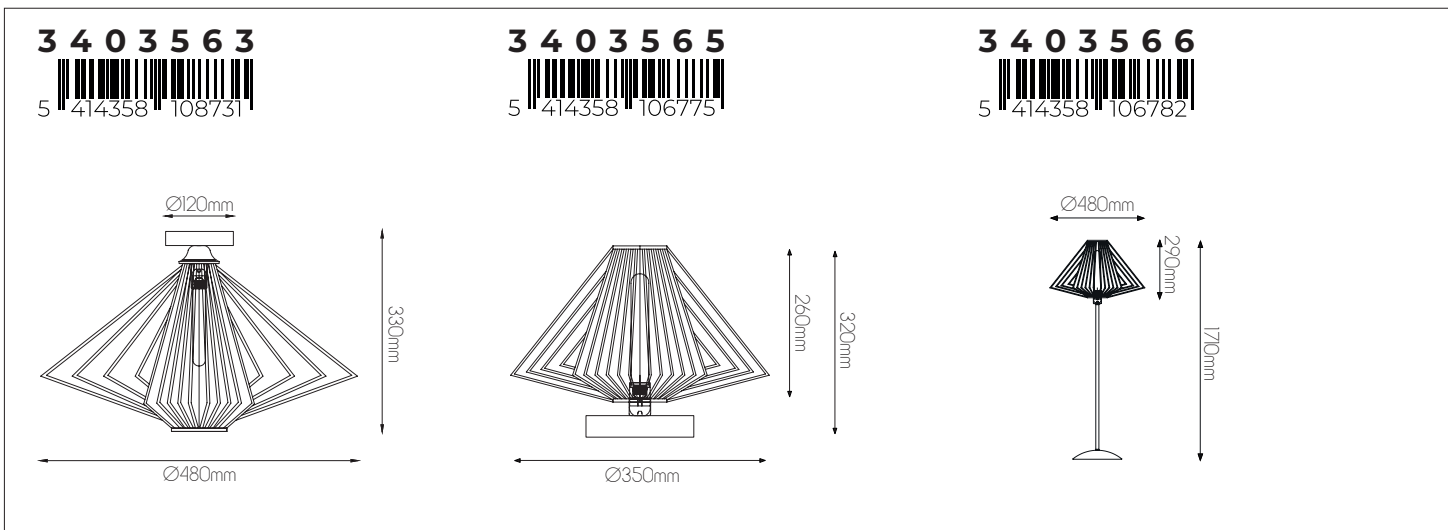

EXTRA INFORMATION

E27 LED Filament bulb recommended
More info page 368 - 370

DIMENSIONS

SPECIFICATIONS

3403563

size: w: $\text{Ø}480\text{mm}$ l: 330mm
bulb: 1x E27 not included
material: steel
colour: matt black
voltage: 220-240V