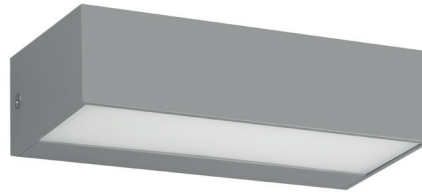

SPECIFICATIONS

3390065

size: w: 170mm d: 80mm h: 46mm
bulb: LED 9,5 Watt 950 Lumen
material: ABS
colour: grey
voltage: 220-240V