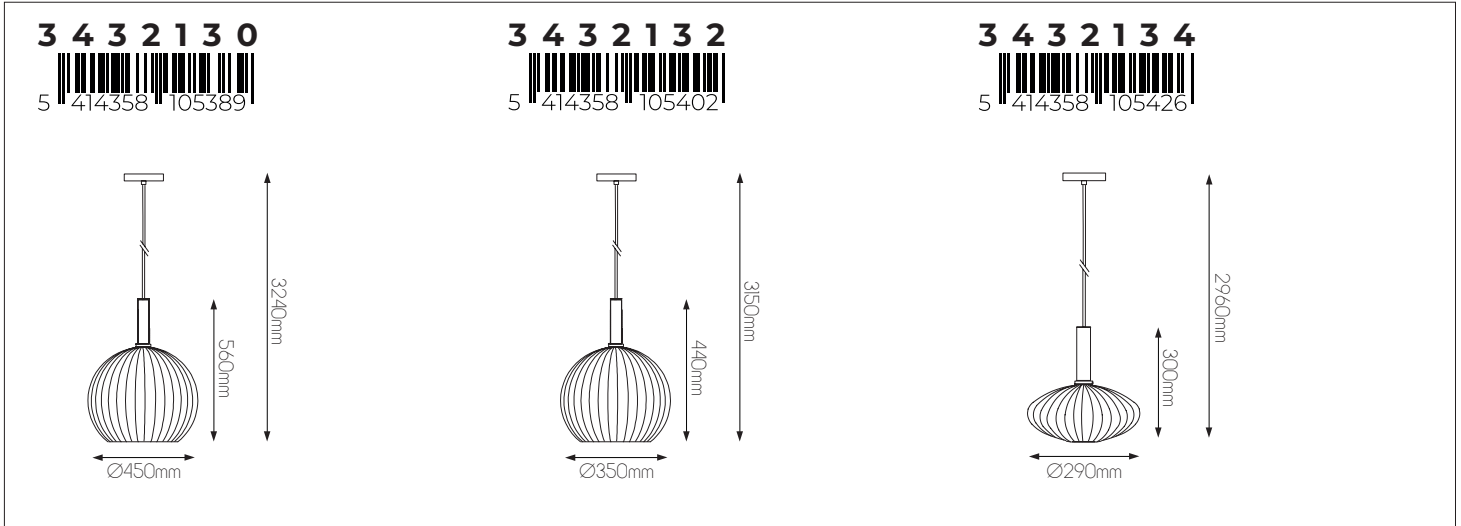

EXTRA INFORMATION

E27 LED Filament bulb recommended
More info page 368 - 370

DIMENSIONS

SPECIFICATIONS

3432130

size: w: Ø450mm l: 3240mm
bulb: 1x E27 not included
material: aluminium / fabric cable
colour: white / gold ring (80mm)
voltage: 220-240V