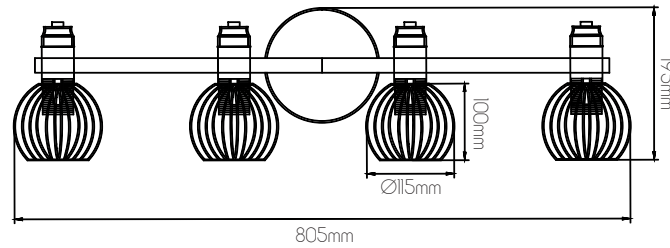

DIMENSIONS

3 4 0 3 6 5 3

5 414358 112493

3 4 0 3 6 5 4

5 414358 112509