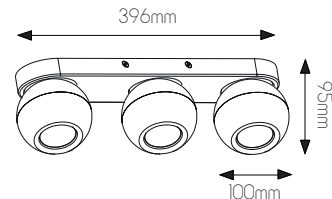

3 4 3 3 0 2 3

5 414358 104443