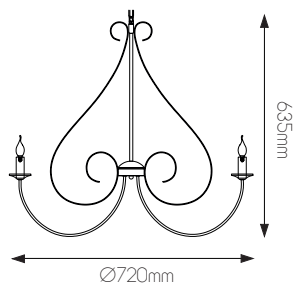

CE E14
not included

DIMENSIONS

3 4 1 6 1 8 5

5 414358 097035

3 4 1 6 1 8 6

5 414358 097042

SPECIFICATIONS

3416185

size: w: Ø720mm h: 635mm l: max 1200mm (chain)

bulb: 5x E14 (excl)

material: steel

colour: antique black

voltage: 220-240V