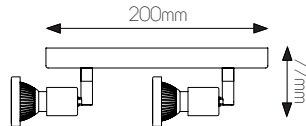

SPECIFICATIONS

3427014

size: w: 51mm l: 550mm h: 77mm
bulb: 4x GU10 LED
material: steel
colour: matt white / chrome
voltage: 220-240V