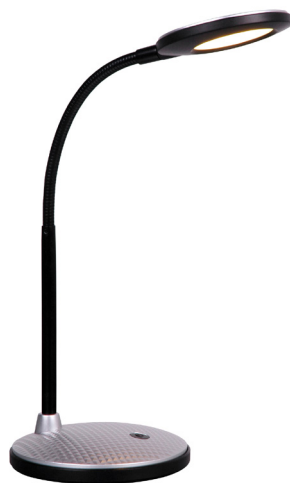

EXTRA INFORMATION

Power cord and switch included.

MAX

fantasia.be
light designers

CE  E27
not included

DIMENSIONS

3 4 1 4 0 0 1

5 414358 110659