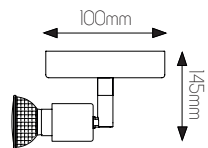

RUNE

fantasia.be
light designers

DIMENSIONS

3 4 0 2 2 3 1

5 414358 070632

3 4 0 2 2 3 2

5 414358 070649

3 4 0 2 2 3 3

5 414358 070656

SPECIFICATIONS

3402231

size: w: 45mm l: 100mm h: 145mm
bulb: 1x GU10 LED
material: steel
colour: matt white
voltage: 220-240V

3402232

size: w: 45mm l: 250mm h: 145mm
bulb: 2x GU10 LED
material: steel
colour: matt white
voltage: 220-240V

3402233

size: w: 45mm l: 400mm h: 145mm
bulb: 3x GU10 LED
material: steel
colour: matt white
voltage: 220-240V

EXTRA INFORMATION

Included bulb: **8202654** GU10 LED 4,3 Watt 350 Lumen 56° Dimmable
More info page 371