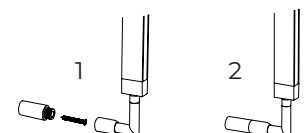

EXTRA INFORMATION

Lights up on both sides.
Power cord and dimmer included.
Extension piece for wall mounting (2 pieces) to make cross shapes:
3435049EP (black) - **3435059EP** (white)