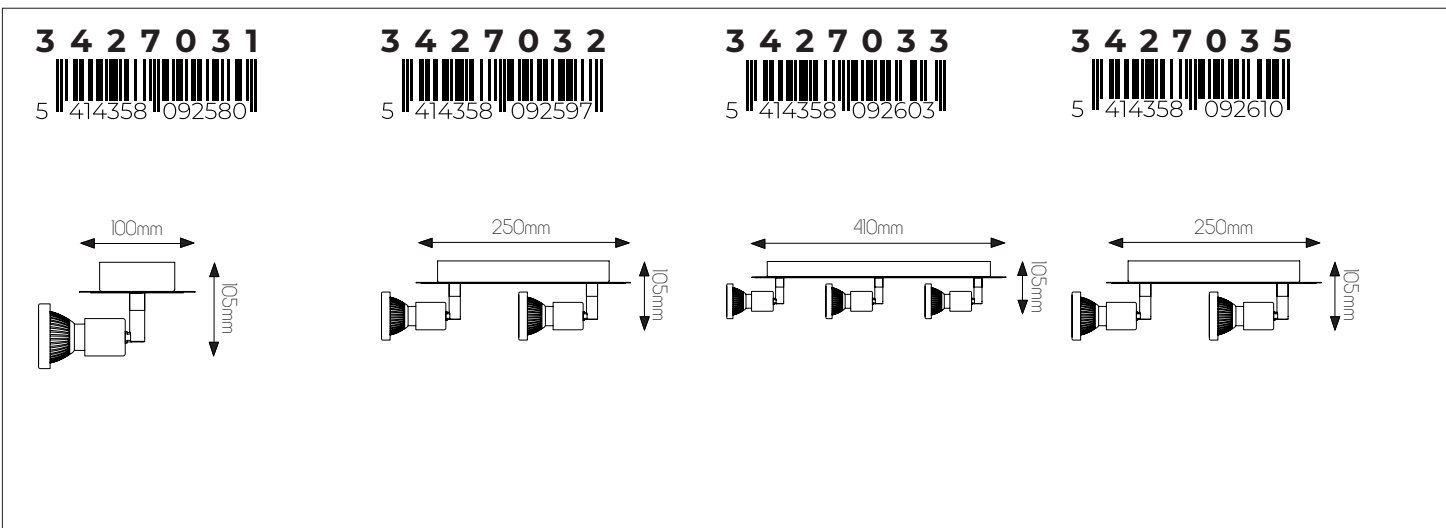

5 414358 098773

4 0 1 4 2 1 3

5 414358 098780

SPECIFICATIONS

4014210

size: w: 100mm h: 140mm
bulb: 1x GU10 LED
material: aluminium
colour: matt white
voltage: 220-240V

4014211

size: w: 100mm l: 300mm h: 140mm
bulb: 2x GU10 LED
material: aluminium
colour: matt white
voltage: 220-240V

5 414358 092566

3 4 2 7 0 2 5

5 414358 092573

SPECIFICATIONS

3427024

size: w: 51mm l: 550mm h: 77mm
bulb: 4x GU10 LED
material: steel
colour: brushed steel / chrome
voltage: 220-240V

3427025

size: w: 200mm h: 77mm
bulb: 4x GU10 LED
material: steel
colour: brushed steel / chrome
voltage: 220-240V

EXTRA INFORMATION

Included bulb: **8202652** GU10 LED 5 Watt 365 Lumen 50° Dimmable
More info page 371

Decorative chrome ring included (**3427999**)

DIMENSIONS

SPECIFICATIONS

3427031

size: w: 100mm h: 105mm
bulb: 1x GU10 LED
material: steel
colour: matt black / chrome
voltage: 220-240V