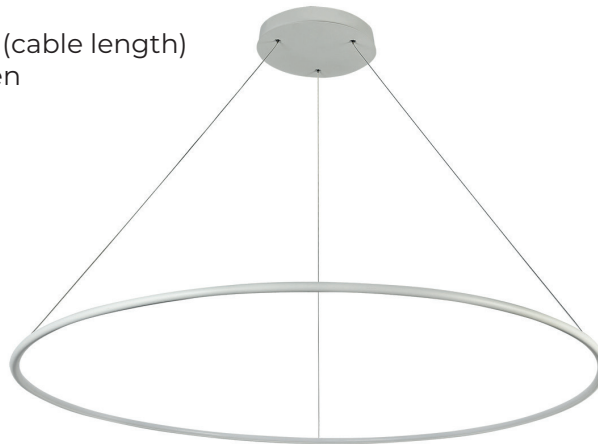

TRIAC dimmable via trailing edge and leading edge.

ANNU

fantasia.be
light designers

DIMENSIONS

SPECIFICATIONS

3435013

size: w: Ø1200mm h: 1200mm (cable length)
bulb: LED 64 Watt 2405 Lumen
material: aluminium / acrylic
colour: matt white
voltage: 220-240V