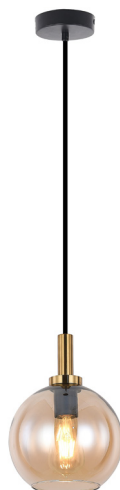

3403612

size: w: Ø300mm l: 3200mm
bulb: E27 max 60W (excl)
material: steel / glass
colour: matt black / gold / amber glass
voltage: 220-240V