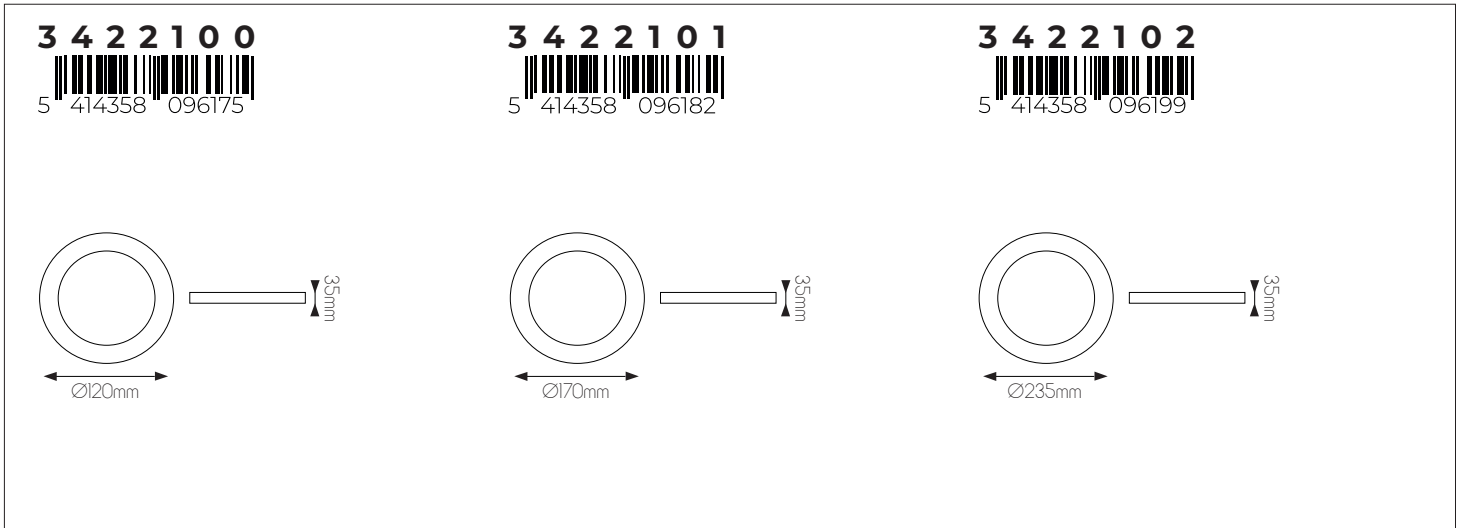

DIMENSIONS

SPECIFICATIONS

3422100

size: w: Ø120mm h: 35mm
bulb: LED 6 Watt 480 Lumen
material: aluminium / plexi
colour: matt white
voltage: 220-240V

3422101

size: w: Ø170mm h: 35mm
bulb: LED 12 Watt 960 Lumen
material: aluminium / plexi
colour: matt white
voltage: 220-240V