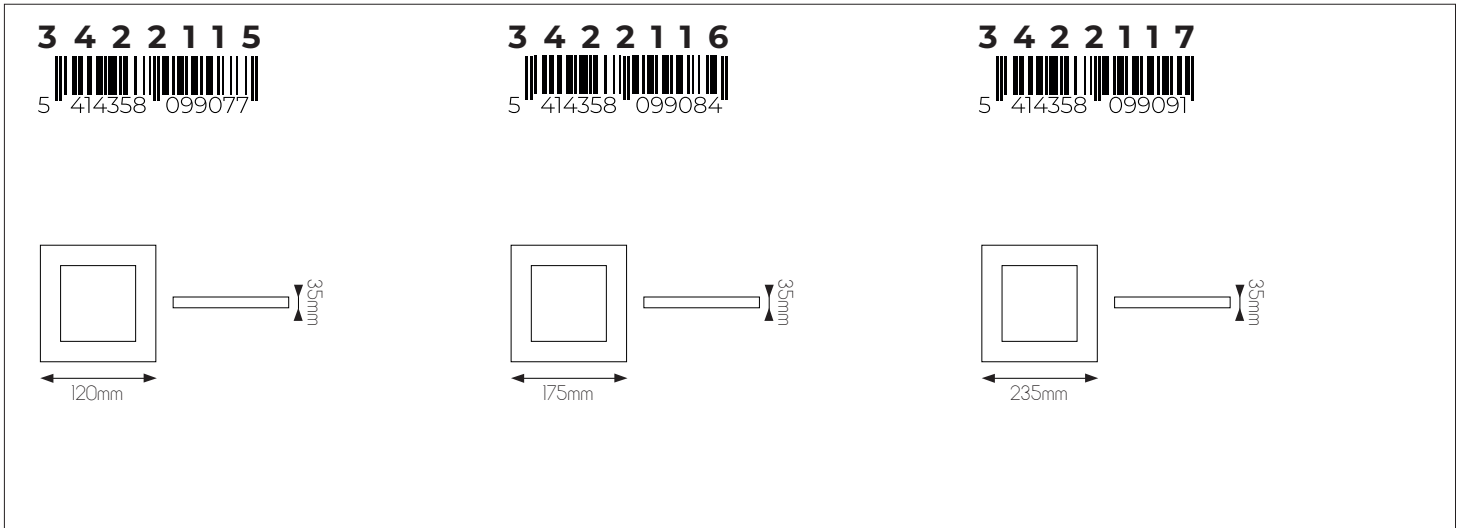

DIMENSIONS

SPECIFICATIONS

3422115

size: w: 120mm h: 35mm
bulb: LED 6 Watt 480 Lumen
material: aluminium / plexi
colour: matt black
voltage: 220-240V

3422116

size: w: 175mm h: 35mm
bulb: LED 12 Watt 960 Lumen
material: aluminium / plexi
colour: matt black
voltage: 220-240V