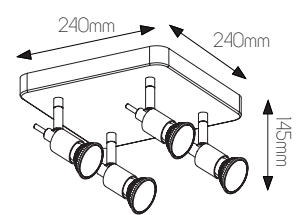

5 414358 098773

4 0 1 4 2 1 3

5 414358 098780

SPECIFICATIONS

4014210

size: w: 100mm h: 140mm
bulb: 1x GU10 LED
material: aluminium
colour: matt white
voltage: 220-240V

4014211

size: w: 100mm l: 300mm h: 140mm
bulb: 2x GU10 LED
material: aluminium
colour: matt white
voltage: 220-240V