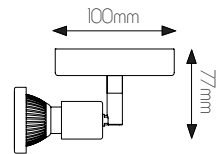

ROBUS

fantasia.be
light designers

DIMENSIONS

3 4 2 7 0 0 6

5 414358 106973

3 4 2 7 0 0 7

5 414358 106980

3 4 2 7 0 0 8

5 414358 106997

SPECIFICATIONS

3427006

size: w: 51mm l: 100mm h: 77mm
bulb: 1x GU10 LED
material: steel
colour: matt black / bronze
voltage: 220-240V

3427007

size: w: 51mm l: 250mm h: 77mm
bulb: 2x GU10 LED
material: steel
colour: matt black / bronze
voltage: 220-240V

3427008

size: w: 51mm l: 400mm h: 77mm
bulb: 3x GU10 LED
material: steel
colour: matt black / bronze
voltage: 220-240V

EXTRA INFORMATION

Included bulb: **8202652** GU10 LED 5 Watt 365 Lumen 50° Dimmable
More info page 371

Decorative bronze ring included (**3427998**)