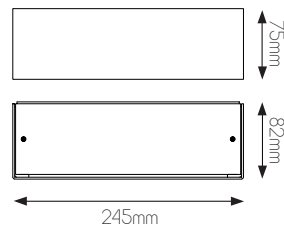

fantasia.be
light designers

DIMENSIONS

4 0 1 2 1 9 6

4 0 1 2 1 9 8

4 0 1 2 1 9 9

SPECIFICATIONS

4012196

size: w: 245mm h: 75mm d: 82mm
bulb: 1x R7S LED
material: aluminium / glass
colour: brushed aluminium
voltage: 220-240V