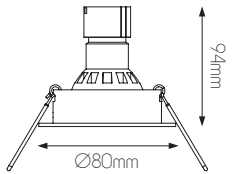

SATURN

fantasia.be
light designers

CE **GU10**
not included

DIMENSIONS

4 0 1 4 2 7 0

5 414358 101824

Ø60-65mm

4 0 1 4 2 7 1

5 414358 101831