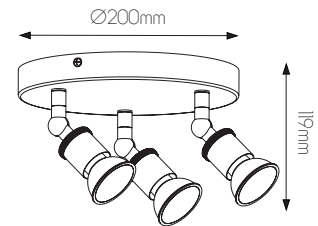

4 0 1 4 0 0 6

5 414358 097547