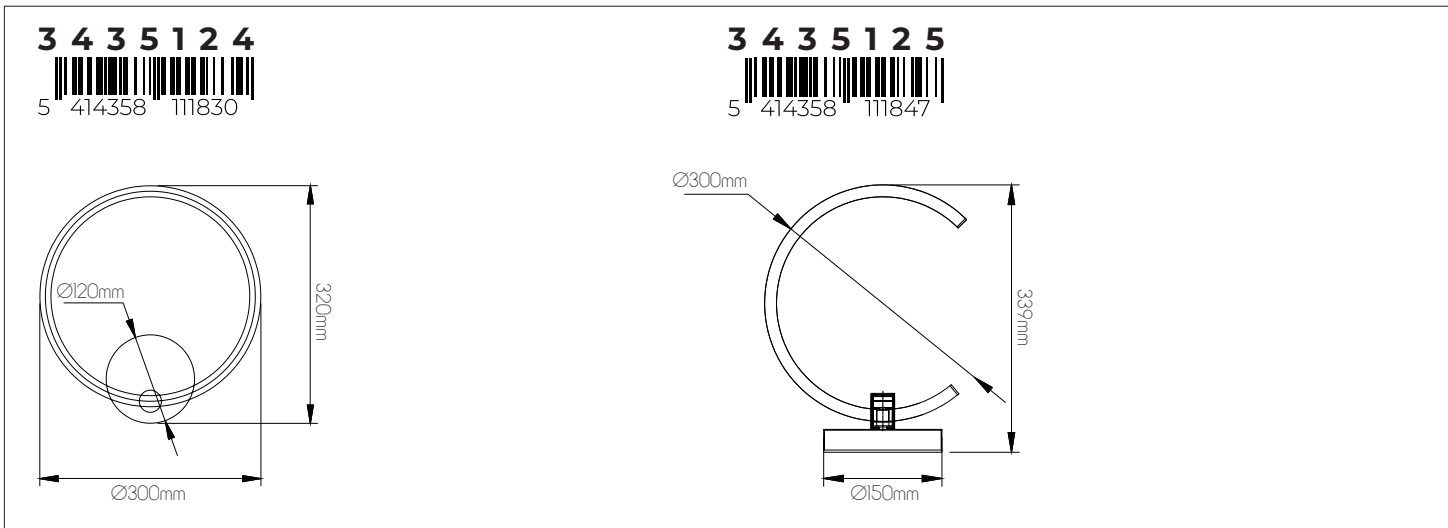

DIMENSIONS

SPECIFICATIONS

3435124

size: w: Ø300mm h: 320mm
bulb: LED 12 Watt 210 Lumen
material: aluminium / acrylic
colour: matt black / gold
voltage: 220-240V