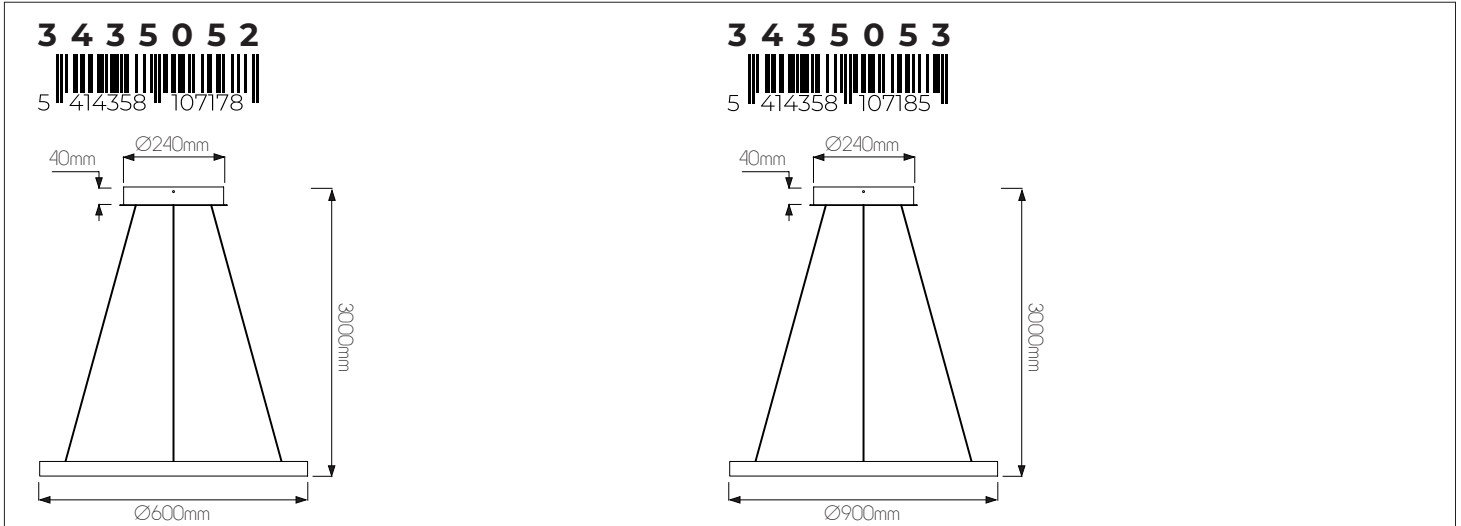

DIMENSIONS