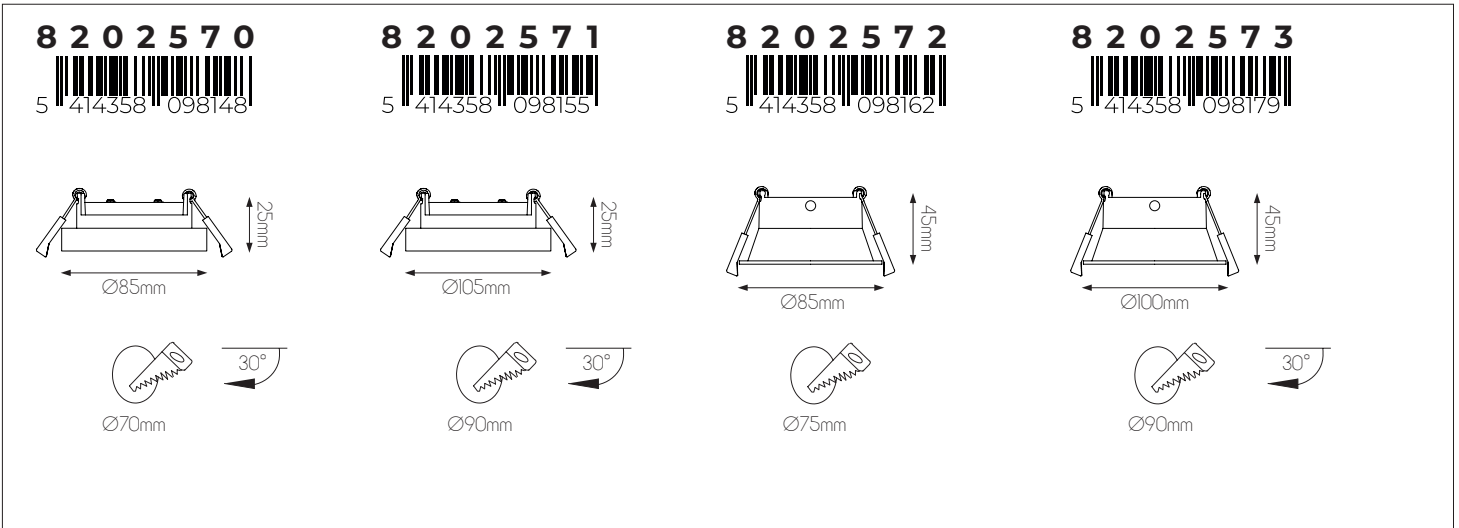

DIMENSIONS

SPECIFICATIONS

8202570

size: w: Ø85mm d: 25mm
bulb: GU10 max 50 Watt (excl)
material: aluminium
colour: satin black
voltage: 220-240V

8202571

size: w: Ø105mm d: 25mm
bulb: GU10 max 50 Watt (excl)
material: aluminium
colour: satin black
voltage: 220-240V

8202572

size: w: Ø85mm d: 45mm
bulb: GU10 max 50 Watt (excl)
material: aluminium
colour: satin black
voltage: 220-240V

8202573

size: w: Ø100mm d: 45mm
bulb: GU10 max 50 Watt (excl)
material: aluminium
colour: satin black
voltage: 220-240V

EXTRA INFORMATION

GU10 bulbs sold separately, see page 371

Recommended bulbs:

for home use: **8202652**, page 371

for professional use: LED module recommended, see page 371-372