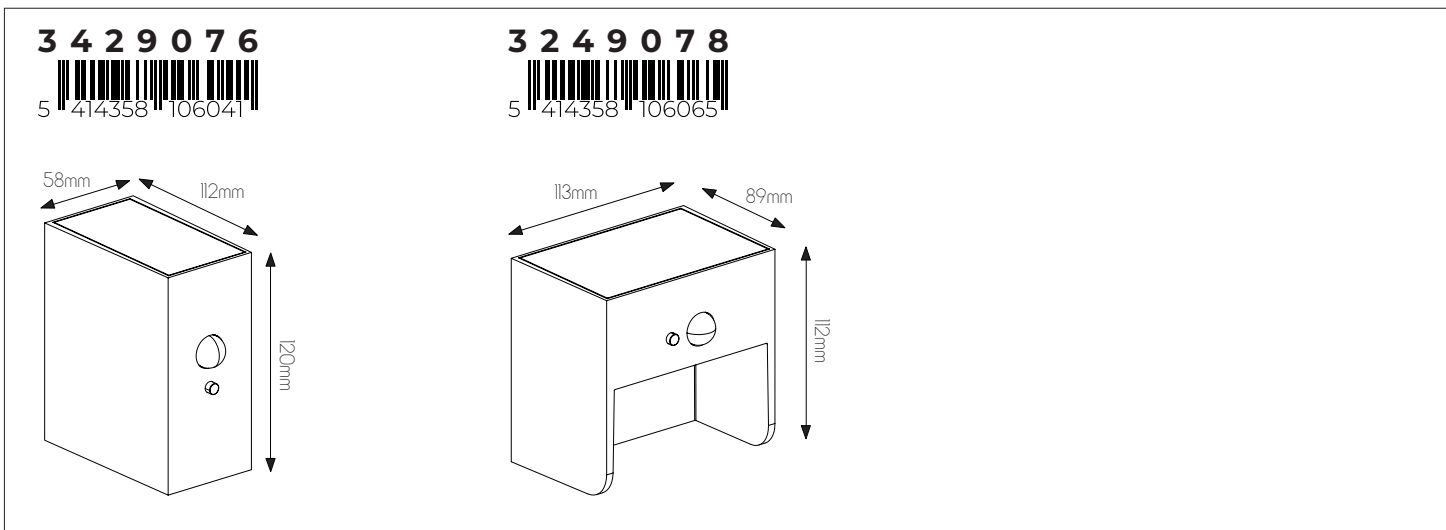

SOLAR

fantasia.be
light designers

CE LED included BATTERY included SOLAR powered 3000K warm white IP65

DIMENSIONS

SPECIFICATIONS

3429076 RAGNAR

size: w: 58mm d: 112mm h: 120mm
bulb: LED 2 Watt 115 Lumen
material: aluminium / plexi
colour: matt black
voltage: 220-240V