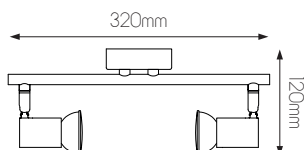

3 4 2 7 1 9 1

5 414358 096526