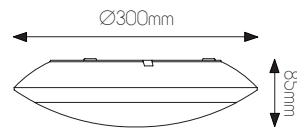

VELAN

fantasia.be
light designers

CE LED included DRIVER included 3000K warm white IP65

DIMENSIONS

3 3 9 0 0 7 0

5 414358 102890

3 3 9 0 0 7 1

5 414358 102906