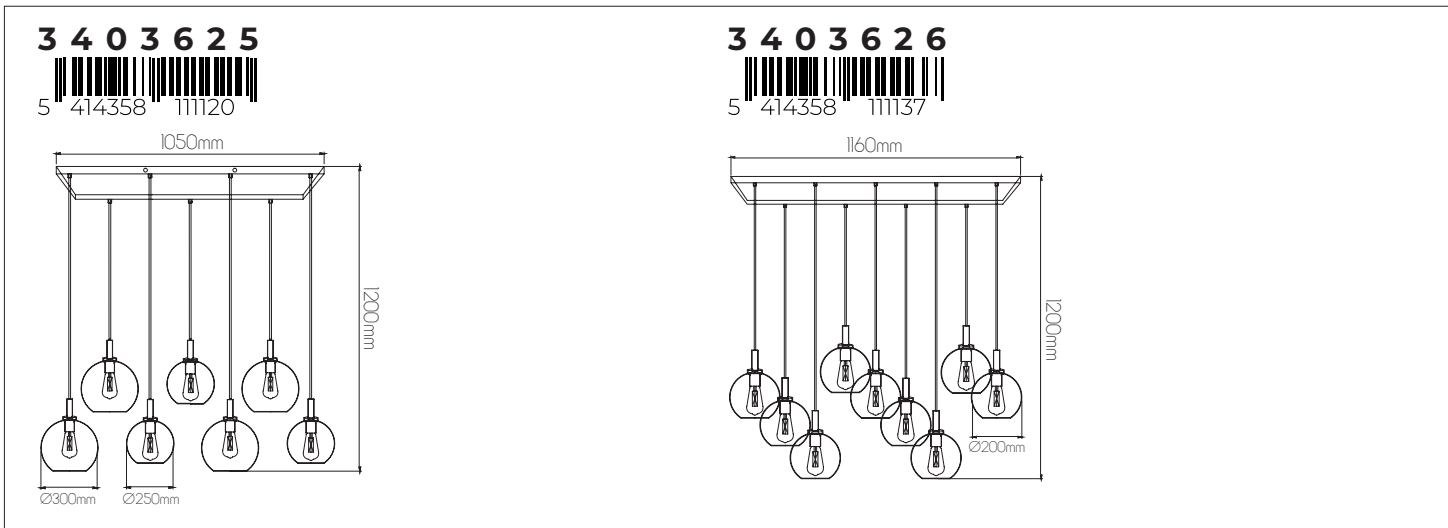

DIMENSIONS