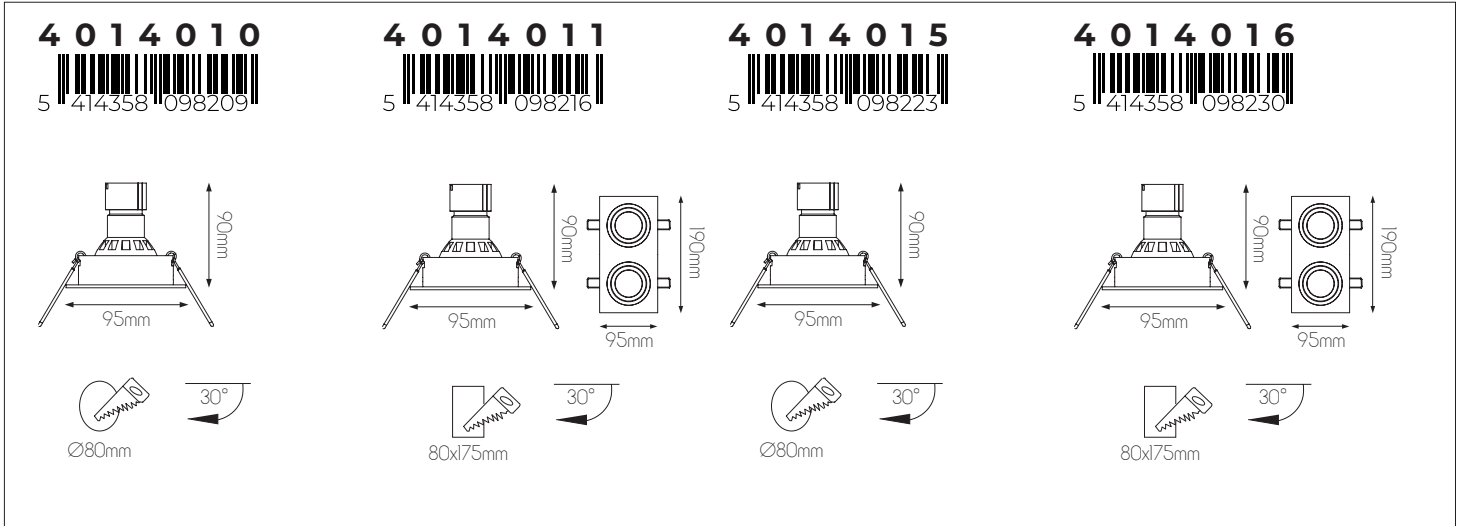

ZOOM I

fantasia.be
light designers

DIMENSIONS

SPECIFICATIONS

4014010

size: w: 95mm d: 90mm
bulb: 1x GU10 LED
material: aluminium
colour: brushed aluminium
voltage: 220-240V