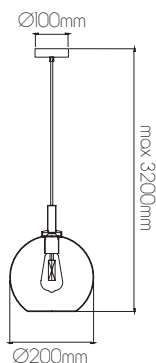

DIMENSIONS

3 4 0 3 6 1 0

5 414358 110970