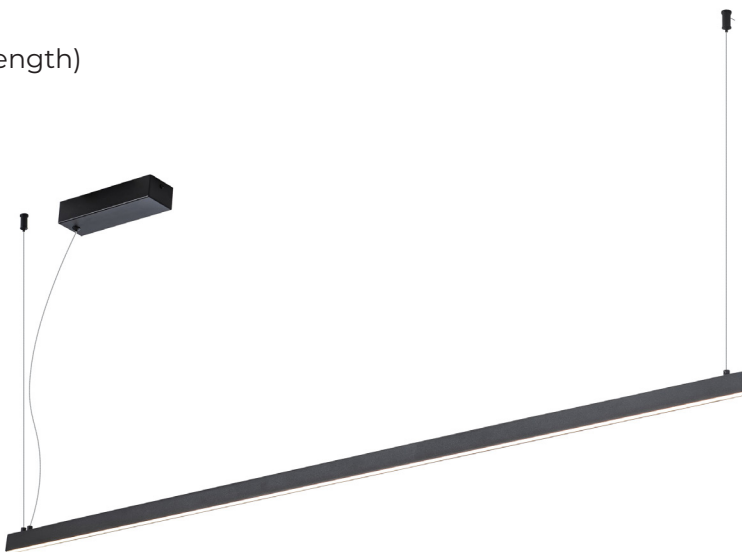

EXTRA INFORMATION

TRIAC dimmable via trailing edge and leading edge.
The light shines up and down, lighting up the ceiling above and the area underneath.

DIMENSIONS

SPECIFICATIONS

3435082

size: w: 2400mm l: 3000mm (cable length)

bulb: LED 52 Watt 3950 Lumen

material: aluminium / acrylic

colour: matt black

voltage: 220-240V

UP AND DOWN

EXTRA INFORMATION

TRIAC dimmable via trailing edge and leading edge.

The light shines up and down, lighting up the ceiling above and the area underneath.