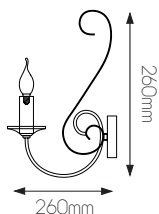

MARQUIS

fantasia.be
light designers

CE  E14
not included

DIMENSIONS

3 4 1 6 1 8 1

5 414358 097011

3 4 1 6 1 8 4

5 414358 097028