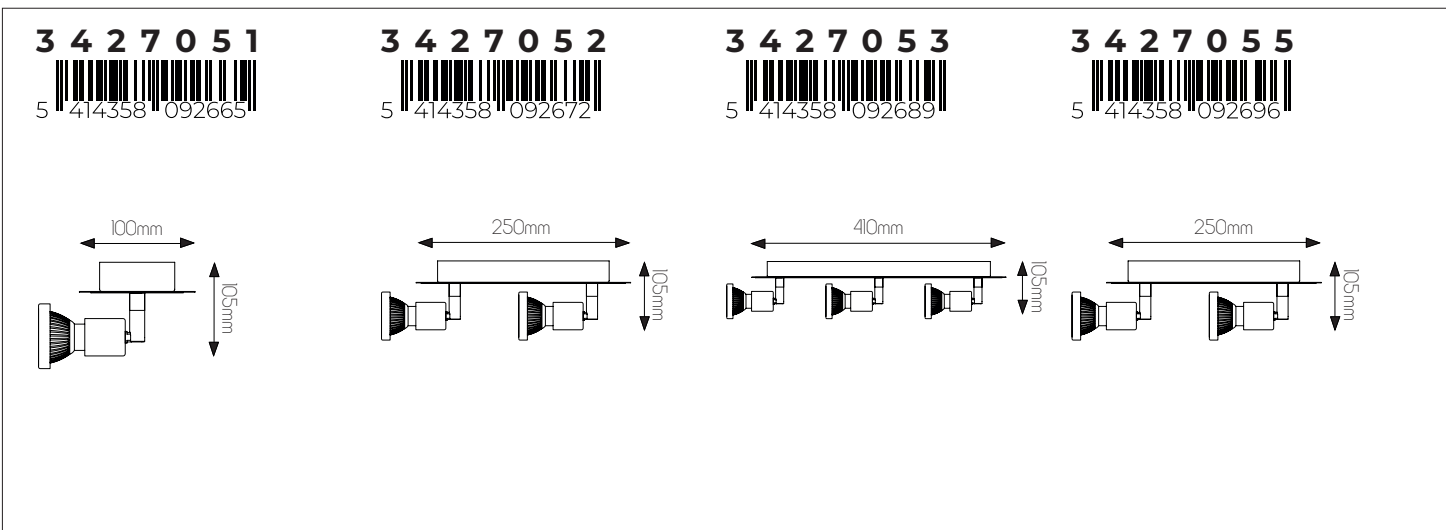

5 414358 098773

4 0 1 4 2 1 3

5 414358 098780

SPECIFICATIONS

4014210

size: w: 100mm h: 140mm
bulb: 1x GU10 LED
material: aluminium
colour: matt white
voltage: 220-240V

4014211

size: w: 100mm l: 300mm h: 140mm
bulb: 2x GU10 LED
material: aluminium
colour: matt white
voltage: 220-240V

5 414358 092450

SPECIFICATIONS

3427001

size: w: 51mm l: 100mm h: 77mm
bulb: 1x GU10 LED
material: steel
colour: matt black / chrome
voltage: 220-240V

3427002

size: w: 51mm l: 250mm h: 77mm
bulb: 2x GU10 LED
material: steel
colour: matt black / chrome
voltage: 220-240V

Decorative chrome ring included (**3427999**)

DIMENSIONS

SPECIFICATIONS

3427041

size: w: 100mm h: 105mm
bulb: 1x GU10 LED
material: steel
colour: matt white / chrome
voltage: 220-240V

3427042

size: w: 90mm l: 250mm h: 105mm
bulb: 2x GU10 LED
material: steel
colour: matt white / chrome
voltage: 220-240V

EXTRA INFORMATION

Included bulb: **8202652** GU10 LED 5 Watt 365 Lumen 50° Dimmable
More info page 371

Decorative chrome ring included (**3427999**)

DIMENSIONS

SPECIFICATIONS

3427051

size: w: 100mm h: 105mm
bulb: 1x GU10 LED
material: steel
colour: brushed steel / chrome
voltage: 220-240V