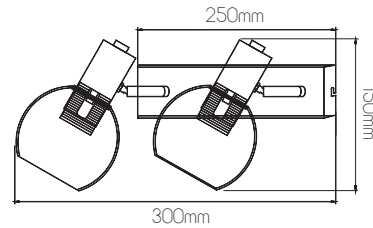

DIMENSIONS

3 4 0 3 6 3 1

5 414358 112394

3 4 0 3 6 3 2

5 414358 112400

SPECIFICATIONS

3403631

size: w: 110mm h: 150mm
bulb: 1x E14 max 60W (excl)
material: steel / glass
colour: matt black / clear glass
voltage: 220-240V
on-off switch included