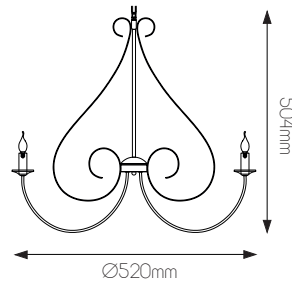

MARQUIS

fantasia.be
light designers

CE  E14
not included

DIMENSIONS

3 4 1 6 1 7 1

5 414358 096977

3 4 1 6 1 7 4

5 414358 096984