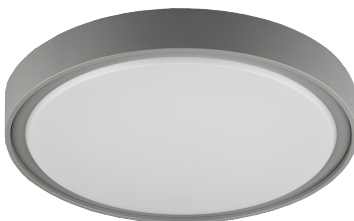

3390046

size: w: Ø300mm h: 44mm
bulb: LED 17,5 Watt 2300 Lumen
material: ABS
colour: white
voltage: 220-240V

3390047

size: w: Ø300mm h: 44mm
bulb: LED 17,5 Watt 2300 Lumen
material: ABS
colour: black
voltage: 220-240V