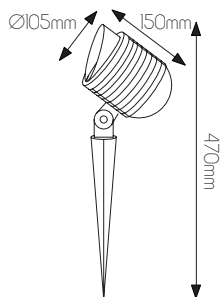

DIMENSIONS

3 3 7 6 0 6 0

5 414358 100575

SPECIFICATIONS

3376060

size: w: Ø105mm l: 150mm h: 470mm (with spike)

bulb: LED 10 Watt 800 Lumen

material: aluminium / plexi