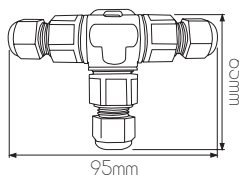

CE

SPECIFICATIONS

3424994

Materials: PA66 + brass + silicone
Rated voltage: 250V
Rated current: 16A
Waterproof rating: **IP68**
Connections with screws