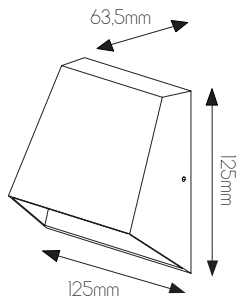

TRIUM

fantasia.be
light designers

CE LED included DRIVER included 3000K warm white IP54

DIMENSIONS

3 4 2 4 0 3 0

SPECIFICATIONS

3424030

size: w: 125mm d: 63,5mm h: 125mm

bulb: LED 5 Watt 465 Lumen

material: aluminium / glass

colour: matt black

voltage: 220-240V