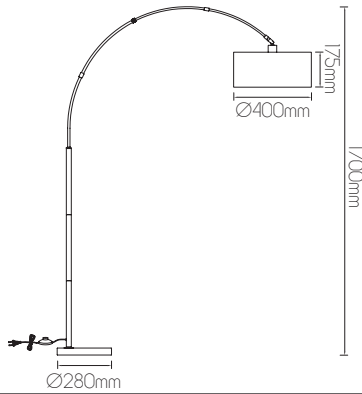

ARAM

fantasia.be
light designers

CE E27
not included

DIMENSIONS

3 4 1 4 0 0 6

5 414358 110697

SPECIFICATIONS

3414006

size: w: Ø280mm h: 1700mm

bulb: 1x E27 not included

material: steel / marble base / fabric shade

colour: black / gold

voltage: 220-240V