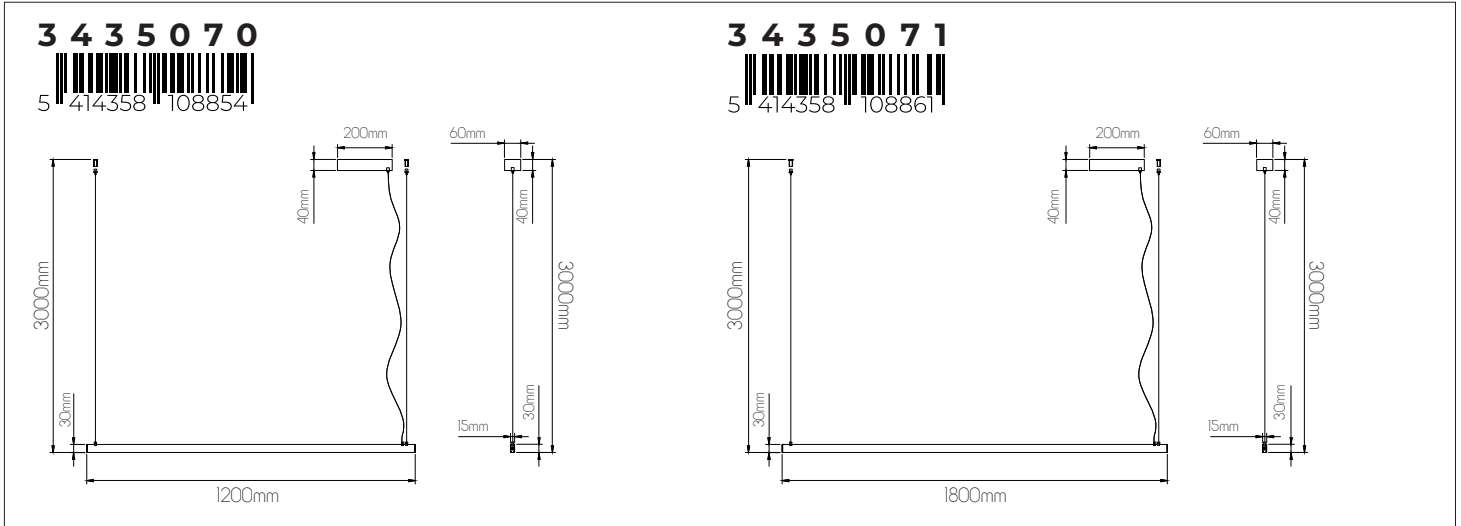

5 414358 104504

SPECIFICATIONS

3433031

size: w: 100mm l: 140mm h: 95mm
bulb: 1x GU10 (excl)
material: steel
colour: matt black
voltage: 220-240V

3433032

size: w: 100mm l: 250mm h: 95mm
bulb: 2x GU10 (excl)
material: steel
colour: matt black
voltage: 220-240V

DIMENSIONS

SPECIFICATIONS

3435070

size: w: 1200mm l: 3000mm (cable length)
 bulb: LED 38 Watt 2085 Lumen
 material: aluminium / acrylic
 colour: matt white
 voltage: 220-240V

3435071

size: w: 1800mm l: 3000mm (cable length)
 bulb: LED 40 Watt 2960 Lumen
 material: aluminium / acrylic
 colour: matt white
 voltage: 220-240V

EXTRA INFORMATION

TRIAC dimmable via trailing edge and leading edge.
 The light shines up and down, lighting up the ceiling above and the area underneath.

DIMENSIONS

SPECIFICATIONS

3435072

size: w: 2400mm l: 3000mm (cable length)