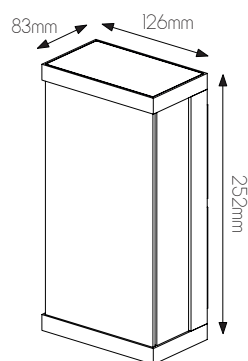

3 2 4 9 0 7 7

5 414358 106058