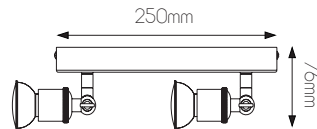

4 0 1 4 0 0 2

5 414358 097509