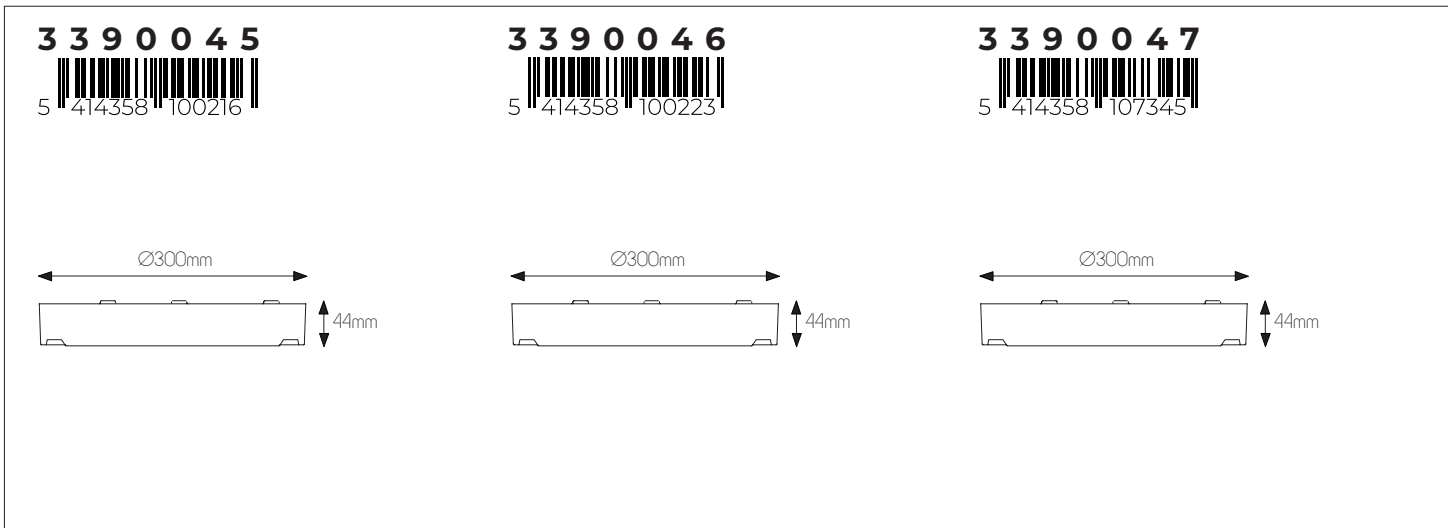

CE LED included 3000K warm white IP65

DIMENSIONS

SPECIFICATIONS

3390045

size: w: Ø300mm h: 44mm
bulb: LED 17,5 Watt 2300 Lumen
material: ABS
colour: grey
voltage: 220-240V