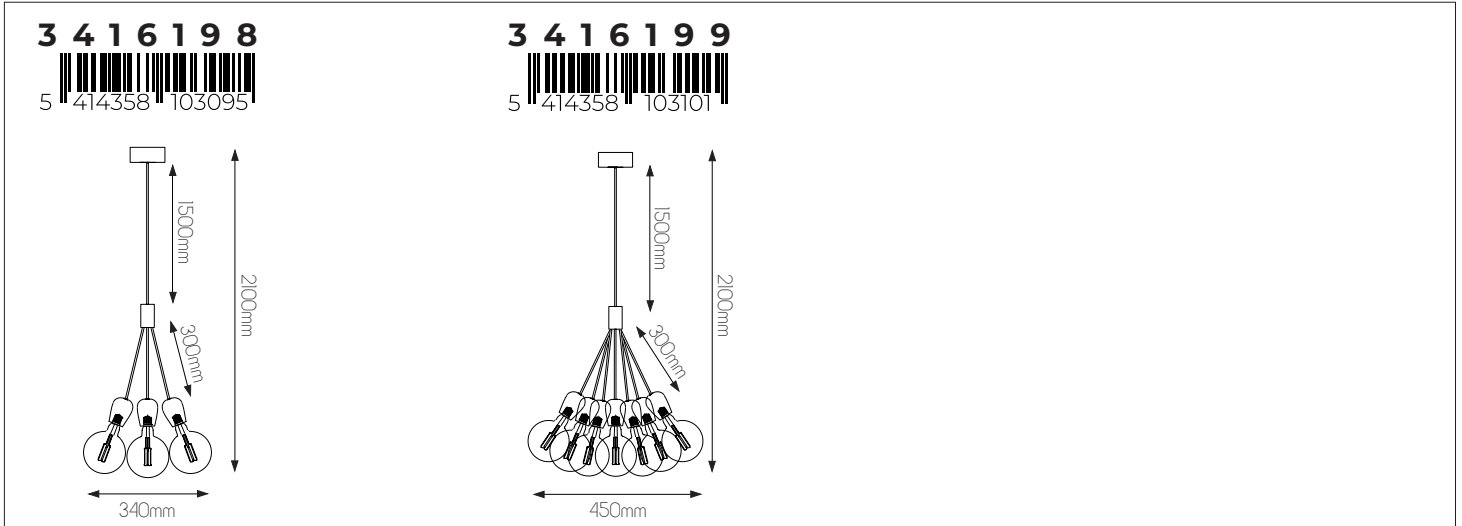

CE E27
not included

DIMENSIONS

SPECIFICATIONS

3416198

size: w: 340mm l: 2100mm
bulb: 3x E27 not included
material: steel / glass
colour: chrome / smoke grey
voltage: 220-240V

3416199

size: w: 450mm l: 2100mm
bulb: 7x E27 not included
material: steel / glass
colour: chrome / smoke grey
voltage: 220-240V