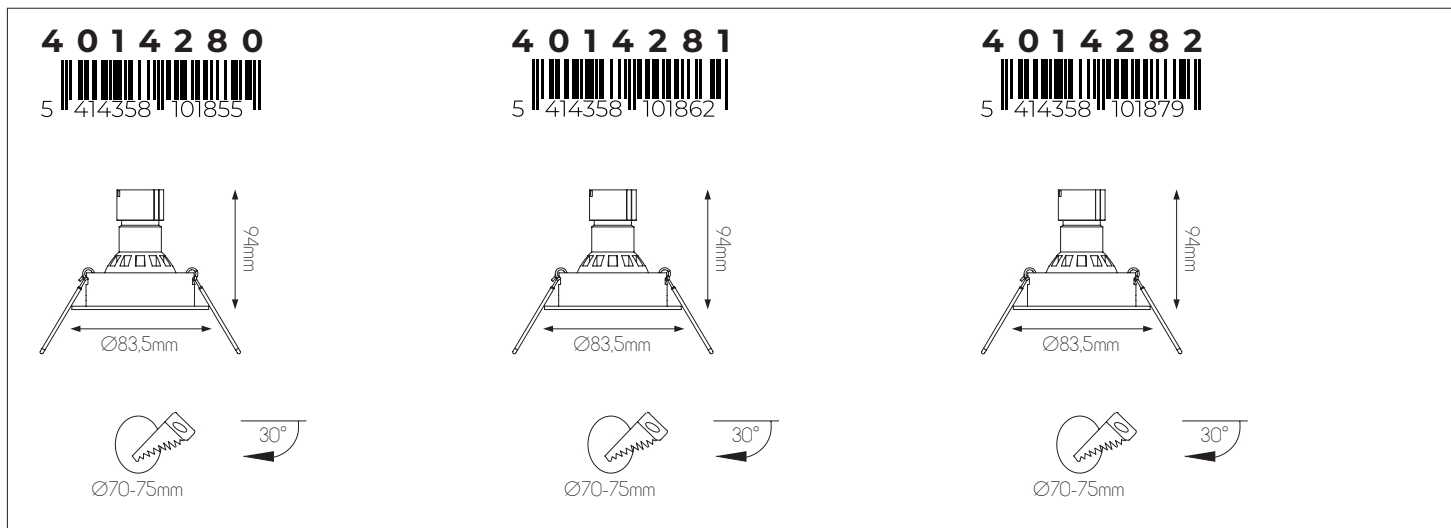

Saturn **4014270 4014271 4014272** only accepts the Hybriz LED Module, see page 372

SATURN

fantasia.be
light designers

CE  **GU10**
not included

DIMENSIONS

SPECIFICATIONS

4014280

size: w: Ø83,5mm d: 94mm
bulb: GU10 max 50 Watt (excl)
material: aluminium
colour: matt white
voltage: 220-240V