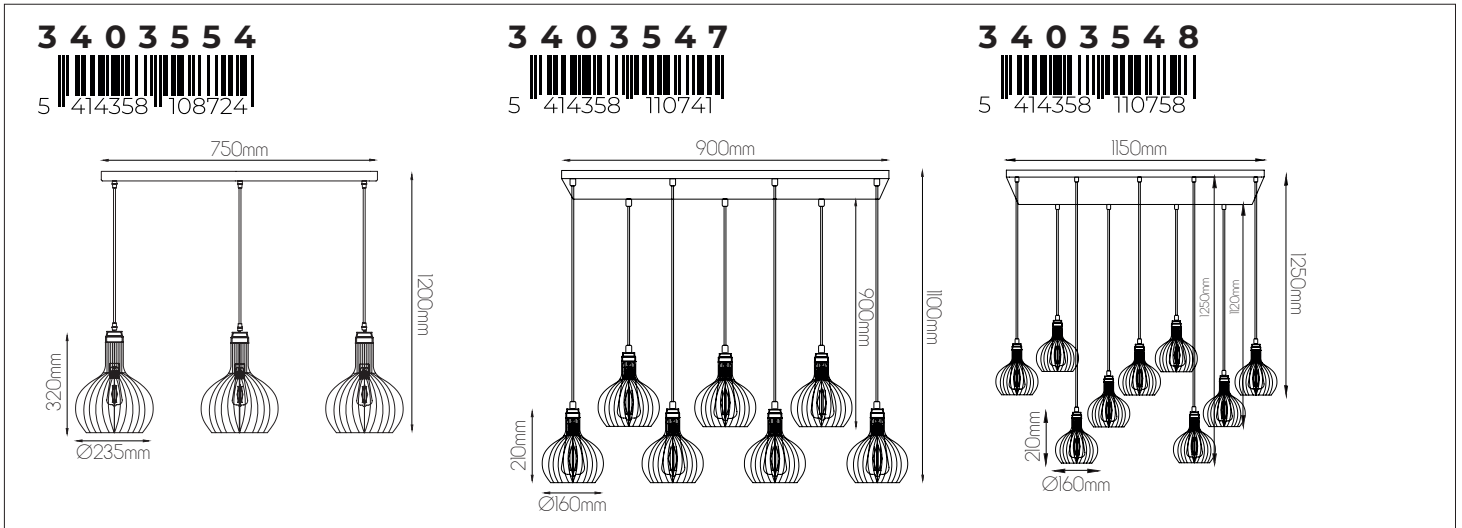

CE E27
not included

DIMENSIONS

SPECIFICATIONS

3403554

size: w: 750mm l: 1200mm
bulb: 3x E27 not included
material: steel
colour: matt black / copper
voltage: 220-240V