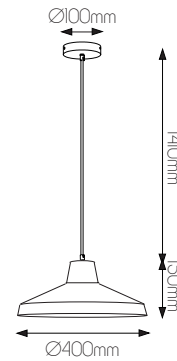

3 4 3 2 0 9 5

5 414358 103392