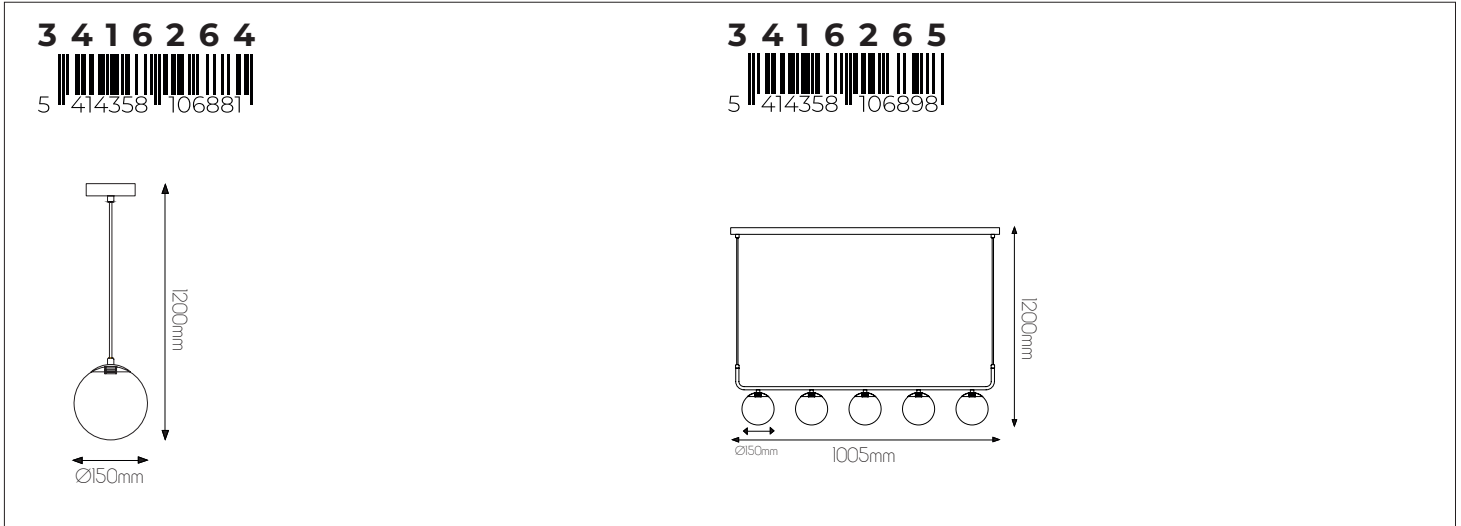

DIMENSIONS

SPECIFICATIONS

3416264

size: w: $\varnothing 150\text{mm}$ l: 1200mm
bulb: 1x G9 2,5 Watt LED included
material: steel / glass
colour: matt black / bronze / smoke grey
voltage: 220-240V

3416265

size: w: 1005mm l: 1200mm
bulb: 5x G9 2,5 Watt LED included
material: steel / glass
colour: matt black / bronze / smoke grey
voltage: 220-240V