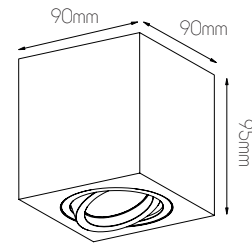

3 4 0 7 0 9 5

5 414358 097929