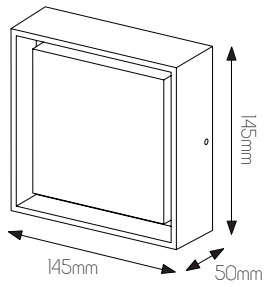

LIBRA

fantasia.be
light designers

CE LED included DRIVER included 3000K warm white IP54

DIMENSIONS

3 4 3 4 0 6 0

5 414358 105983