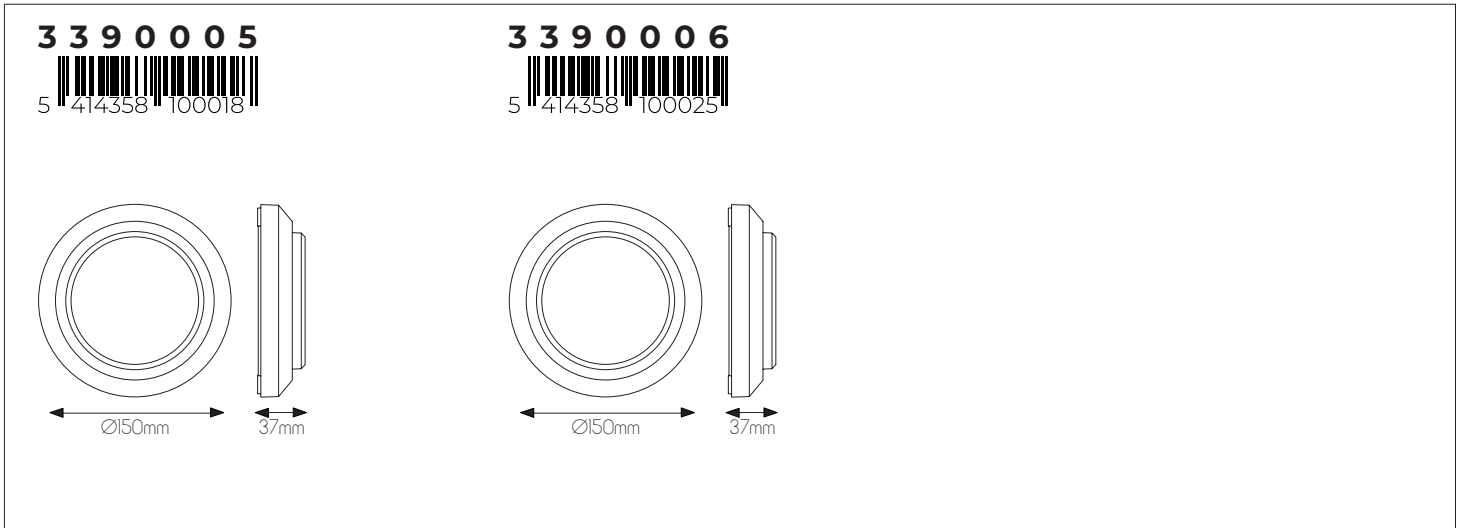

CE LED included 3000K warm white IP65

DIMENSIONS

SPECIFICATIONS

3390005

size: w: Ø150mm d: 37mm
bulb: LED 3,8 Watt 470 Lumen
material: ABS
colour: black
voltage: 220-240V