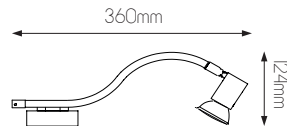

CE GU10 included 2700K warm white IP44

DIMENSIONS

3 4 2 7 1 9 4

5 414358 096540

3 4 2 7 1 9 6

5 414358 096557

SPECIFICATIONS

3427194

size: w: Ø160mm h: 96mm
bulb: 3x GU10 LED
material: steel
colour: chrome
voltage: 220-240V

3427196

size: l: 360mm h: 124mm
bulb: 1x GU10 LED
material: steel
colour: chrome
voltage: 220-240V

EXTRA INFORMATION

Included bulb: **8202654** GU10 LED 4,3 Watt 350 Lumen 56° Dimmable
More info page 371