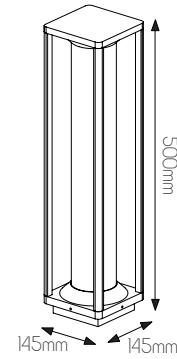

3 4 2 9 0 7 2

5 414358 105242

SPECIFICATIONS

3429070

size: w: 95mm d: 90mm h: 265mm
bulb: E27 max 15 Watt (excl)
material: aluminium / glass
colour: matt black
voltage: 220-240V

3429071

size: w: 220mm d: 82mm h: 220mm
bulb: E27 max 15 Watt (excl)
material: aluminium / glass
colour: matt black
voltage: 220-240V

3429072

size: w: 145mm h: 500mm
bulb: E27 max 15 Watt (excl)
material: aluminium / glass
colour: matt black
voltage: 220-240V