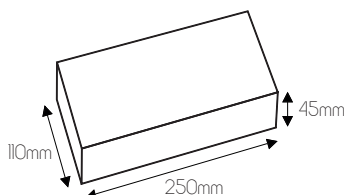

SKYLINE

INDIRECT LIGHTING - DIRECT LIGHTING

CE

SPECIFICATIONS

3428240

material: steel
colour: matt black

size: 110mm x 250mm x 45mm

wall mount box for driver

3428241

material: steel + ABS
colour: matt black

ledstrip profile
sold per meter
easily cut to size