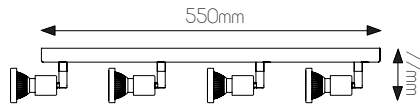

ROBUS

fantasia.be
light designers

CE **GU10**
included **2700K**
warm white

DIMENSIONS

3 4 2 7 0 0 4

5 414358 092467

3 4 2 7 0 0 5

5 414358 092474

SPECIFICATIONS

3427004

size: w: 51mm l: 550mm h: 77mm
bulb: 4x GU10 LED
material: steel
colour: matt black / chrome
voltage: 220-240V