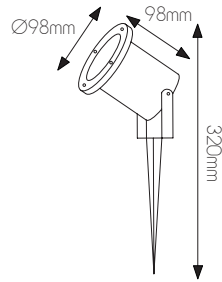

3 3 7 6 0 6 1

5 414358 100582

SPECIFICATIONS

3434040 KOBI

size: w: $\varnothing 75$ mm l: 110mm h: 305mm (with spike)
bulb: GU10 max 35W (excl)
material: aluminium / glass
colour: matt black
voltage: 220-240V

IP54