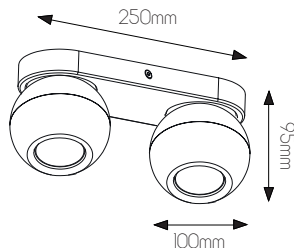

3 4 3 3 0 2 2

5 414358 104436