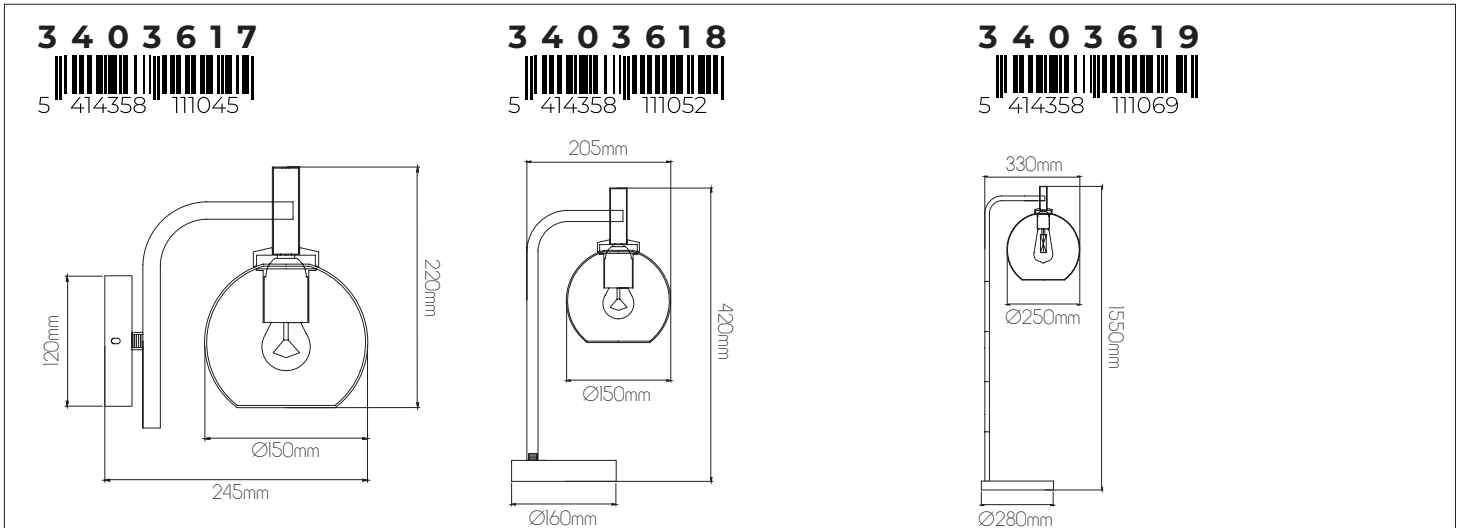

DIMENSIONS

SPECIFICATIONS

3403617

size: d: 245mm h: 220mm
glass: Ø150mm
bulb: E27 max 60W (excl)
material: steel / glass
colour: matt black / gold / amber glass
voltage: 220-240V

3403618

size: w: Ø160mm h: 420mm
glass: Ø150mm
bulb: E27 max 60W (excl)
material: steel / glass
colour: matt black / gold / amber glass
voltage: 220-240V