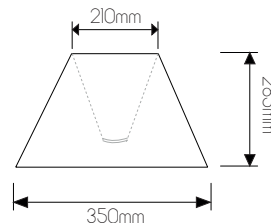

2716106

size: w: 210-350mm h: 285mm
material: fabric / steel frame
colour: ecru