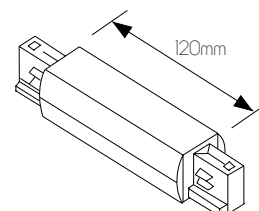

TR0012W

1F TRACK linear connector + feeder, white

TR0013B

3F TRACK L-connector + feeder, black, earth in