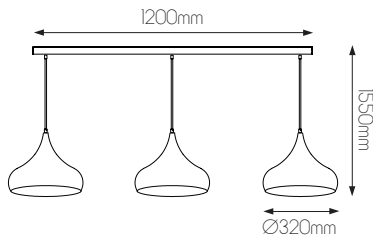

RONIN

fantasia.be
light designers

CE E27
not included

DIMENSIONS

3 4 3 2 0 1 5

SPECIFICATIONS

3432015

size: w: 1200mm l: 1550mm
bulb: 3x E27 not included
material: aluminium
colour: matt black / gold
voltage: 220-240V