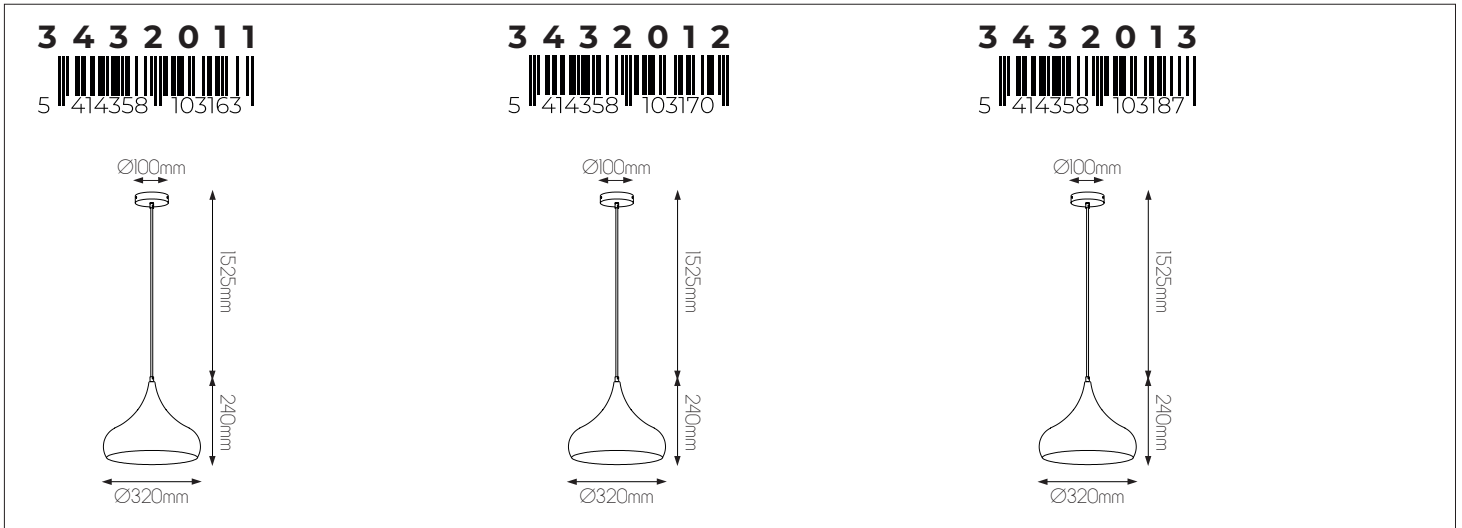

RONIN

fantasia.be
light designers

CE E27
not included

DIMENSIONS

SPECIFICATIONS

3432011

size: w: Ø320mm l: 1765mm
bulb: 1x E27 not included
material: aluminium
colour: matt black / gold
voltage: 220-240V

3432012

size: w: Ø320mm l: 1765mm
bulb: 1x E27 not included
material: aluminium
colour: copper / white
voltage: 220-240V

3432013

size: w: Ø320mm l: 1765mm
bulb: 1x E27 not included
material: aluminium
colour: matt scratched coffee / gold
voltage: 220-240V