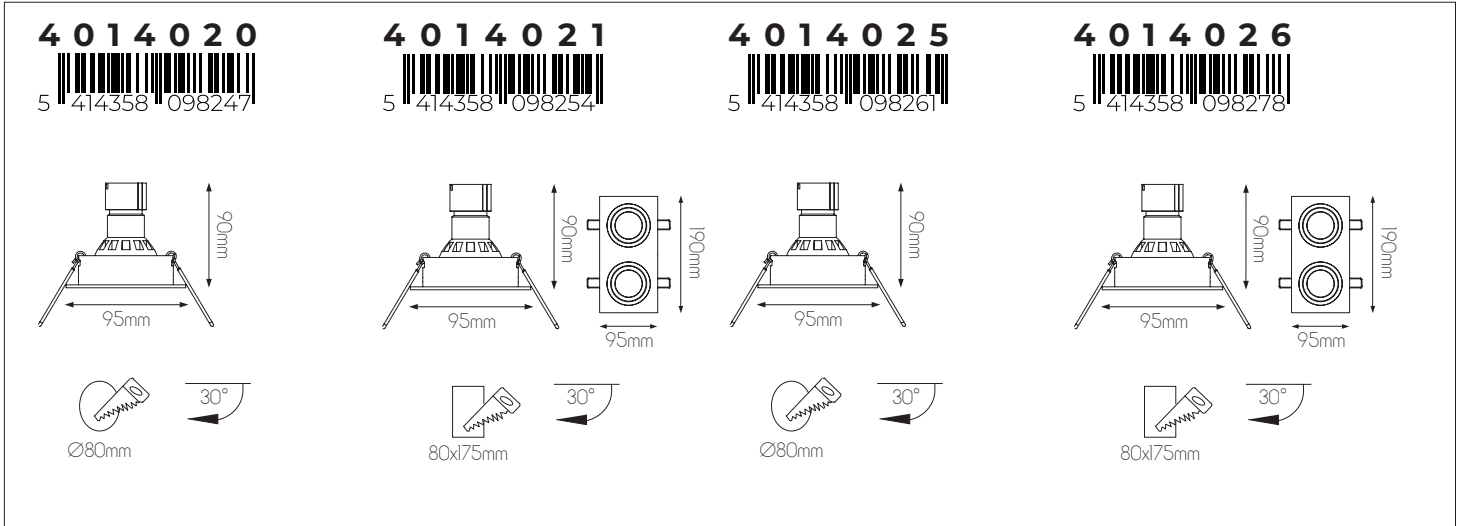

ZOOM I

fantasia.be
light designers

DIMENSIONS

SPECIFICATIONS

4014020

size: w: 95mm d: 90mm
bulb: 1x GU10 LED
material: aluminium
colour: matt black
voltage: 220-240V

4014021

size: w: 190x95mm d: 90mm
bulb: 2x GU10 LED
material: aluminium
colour: matt black
voltage: 220-240V