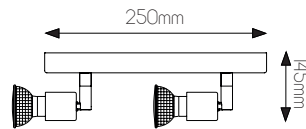

3 4 0 2 2 3 2

5 414358 070649