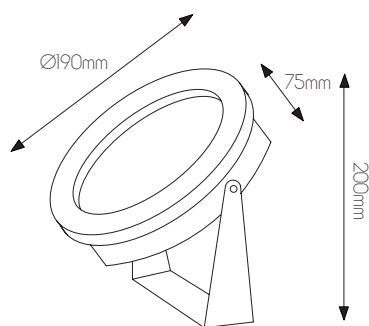

CE LED included DRIVER included 3000K warm white IP67

DIMENSIONS

3 3 7 6 0 5 5

5 414358 100568

SPECIFICATIONS

3376055

size: w: Ø190mm d: 75mm h: 200mm

bulb: LED 20 Watt 1600 Lumen

material: aluminium / glass

colour: grey

voltage: 220-240V