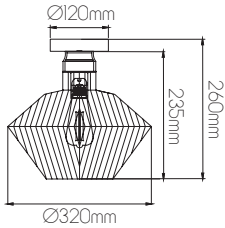

SHURU

fantasia.be
light designers

CE E27
not included

DIMENSIONS

3 4 0 3 5 7 3

5 414358 108694