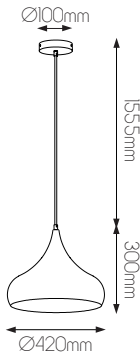

RONIN

fantasia.be
light designers

CE E27
not included

DIMENSIONS

3 4 3 2 0 0 1

5 414358 103132