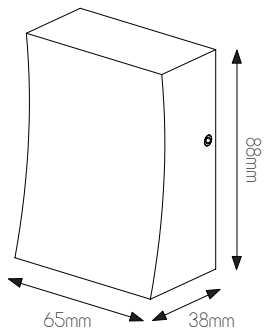

CE LED included DRIVER included 3000K warm white IP65

DIMENSIONS

3 4 2 9 0 4 0

5 414358 104603