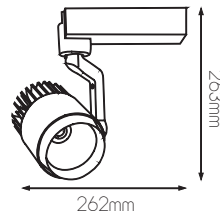

SPECIFICATIONS

3426030

size: w: 262mm h: max 263mm
colour: matt white

voltage: 220-240V
empty body for 3F track

Aluminium housing
Passive heatsink
LED chips for special applications available on demand
Lumen output depends on driver, LED chip and ambient temperature

A complete item consists of:

- Reflector:

16° (**3426035**), 24° (**3426037**), 36° (**3426038**)

- LED driver:

Power 23 Watt: Tridonic - 700mA (**3426991**)

Power 33 Watt: Tridonic - 1050mA (**3426993**)

- LED chip:

3000K RA>90 (**8201420**), 4000K RA>90 (**8201421**), 2500K RA>80 (**8201422**), 1700K RA>80 (**8201423**)

Driver	Watt	Reflector	Chip Verol8 Gen7	RA	Max Lumen**
Tridonic 700mA	23W	16°/24°/36°	3000K	>90	2591
Tridonic 700mA	23W	16°/24°/36°	4000K	>90	2778
Tridonic 700mA	23W	16°/24°/36°	2500K bread	>80	2776
Tridonic 700mA	23W	16°/24°/36°	1700K meat	>80	1717
Tridonic 1050mA	33W	16°/24°/36°	3000K	>90	3709
Tridonic 1050mA	33W	16°/24°/36°	4000K	>90	3976
Tridonic 1050mA	33W	16°/24°/36°	2500K bread	>80	4046
Tridonic 1050mA	33W	16°/24°/36°	1700K meat	>80	2479

**when used with an ambient room temperature of max 45°C

EXTRA INFORMATION

The completed item always consists of an empty body, LED driver, LED chip and reflector.