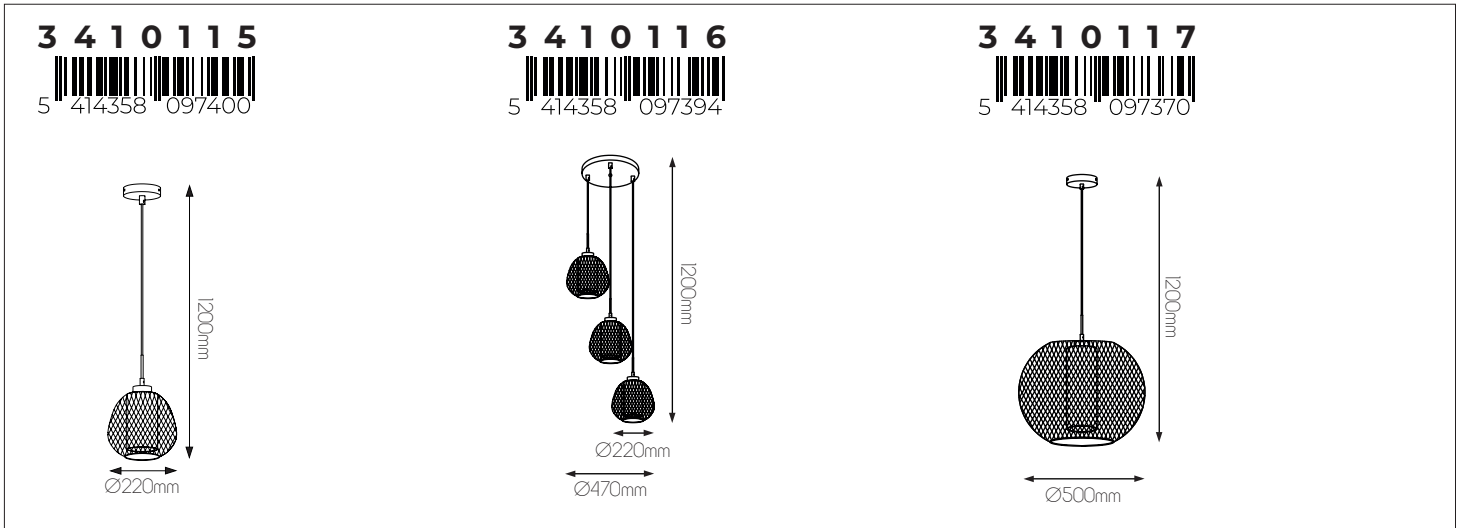

EXTRA INFORMATION

E27 LED Filament bulb recommended
More info page 368 - 370

CE  E27
not included

DIMENSIONS

SPECIFICATIONS

3410115

size: w: $\varnothing 220\text{mm}$ l: 1200mm
 bulb: 1x E27 not included
 material: steel / glass
 colour: matt black / white glass
 voltage: 220-240V