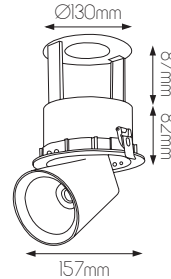

MITROX

DOWNLIGHT

fantasia.be
light designers

SPECIFICATIONS

3426055

colour: matt white

3426056

colour: matt black

size: w: 157mm

installation width: Ø130mm

installation depth: 169mm

voltage: 220-240V

downlight empty body

Aluminium housing

Passive heatsink

LED chips for special applications available on demand

Lumen output depends on driver, LED chip and ambient temperature

A complete item consists of:

- Reflector:

16° (**3426057**), 24° (**3426058**), 36° (**3426059**)

- LED driver:

Power 23 Watt: Tridonic - 700mA (**3426991**)

Power 33 Watt: Tridonic - 1050mA (**3426993**)

- LED chip:

3000K RA>90 (**8201420**), 4000K RA>90 (**8201421**), 2500K RA>80 (**8201422**), 1700K RA>80 (**8201423**)

Driver	Watt	Reflector	Chip Verol8 Gen7	RA	Max Lumen**
Tridonic 700mA	23W	16°/24°/36°	3000K	>90	2591
Tridonic 700mA	23W	16°/24°/36°	4000K	>90	2778
Tridonic 700mA	23W	16°/24°/36°	2500K bread	>80	2776
Tridonic 700mA	23W	16°/24°/36°	1700K meat	>80	1717
Tridonic 1050mA	33W	16°/24°/36°	3000K	>90	3709
Tridonic 1050mA	33W	16°/24°/36°	4000K	>90	3976
Tridonic 1050mA	33W	16°/24°/36°	2500K bread	>80	4046
Tridonic 1050mA	33W	16°/24°/36°	1700K meat	>80	2479

**when used with an ambient room temperature of max 45°C

EXTRA INFORMATION

The completed item always consists of an empty body, LED driver, LED chip and reflector.