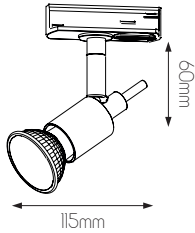

DIMENSIONS

TR0130B

5 414358 101381

TR0130W

5 414358 101374

SPECIFICATIONS

TR0130B

size: w: 115mm h: 60mm
bulb: 1x GU10 (excl)
material: aluminium
colour: matt black
voltage: 220-240V