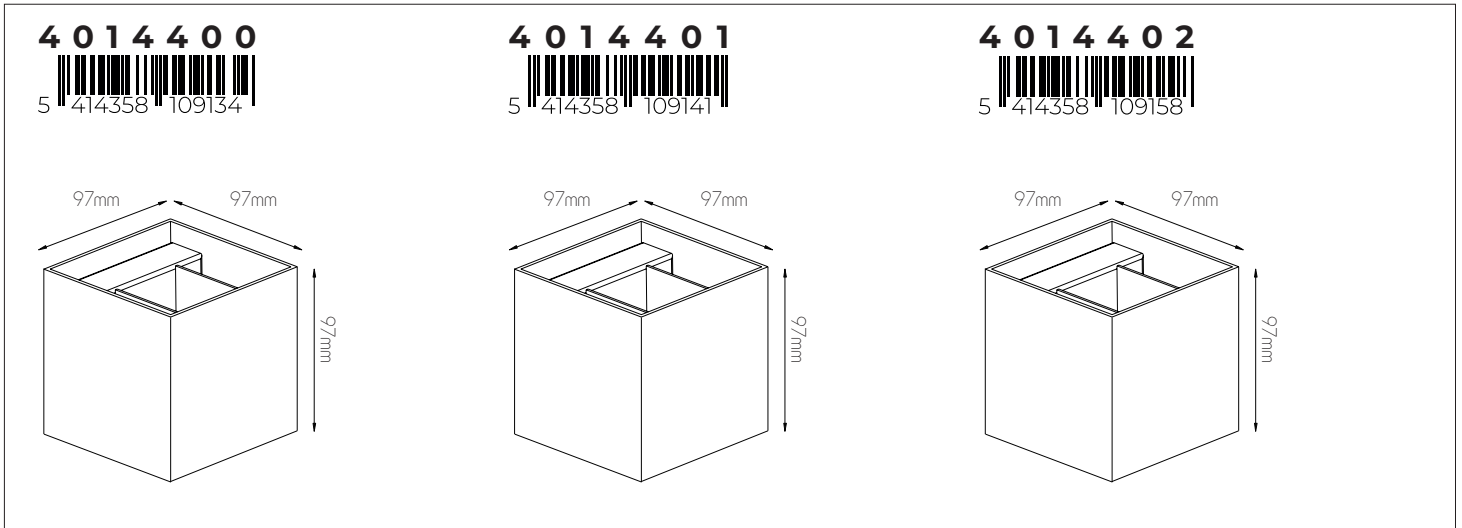

DIMENSIONS

SPECIFICATIONS

4014400

size: h: 97mm w: 97mm d: 97mm
bulb: G9 max 40W (excl)
material: aluminium
colour: matt white
voltage: 220-240V