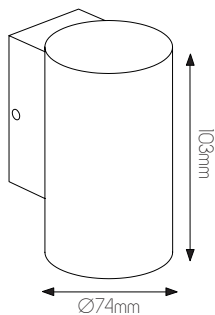

TENGU

fantasia.be
light designers

CE LED included DRIVER included 3000K warm white IP65

DIMENSIONS

3 4 3 4 0 5 5

5 414358 105976