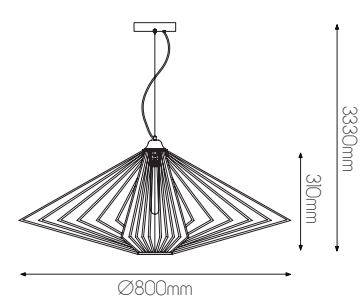

5 414358 106744

3 4 0 3 5 6 1

5 414358 106751

3 4 0 3 5 6 2

5 414358 106768

SPECIFICATIONS

3403560

size: w: Ø480mm l: 3300mm
bulb: 1x E27 not included
material: steel
colour: matt black
voltage: 220-240V