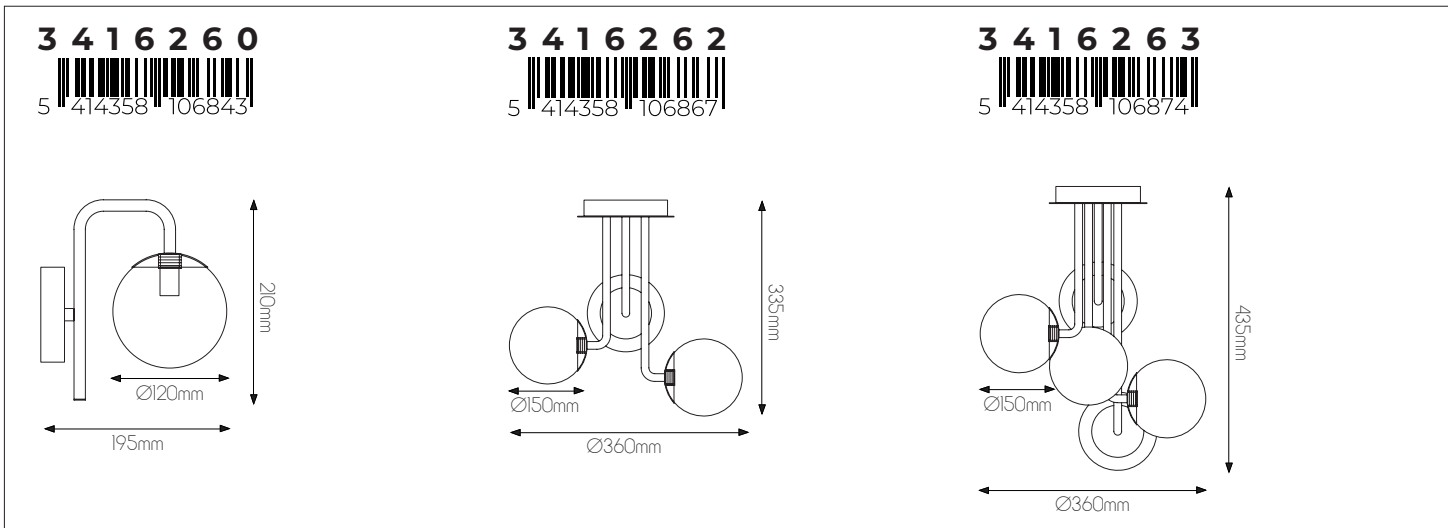

EXTRA INFORMATION

E27 LED Filament bulb recommended
More info page 368 - 370

DIMENSIONS

SPECIFICATIONS

3416260

size: d: 195mm h: 210mm
bulb: 1x G9 2,5 Watt LED included
material: steel / glass
colour: matt black / bronze / smoke grey
voltage: 220-240V