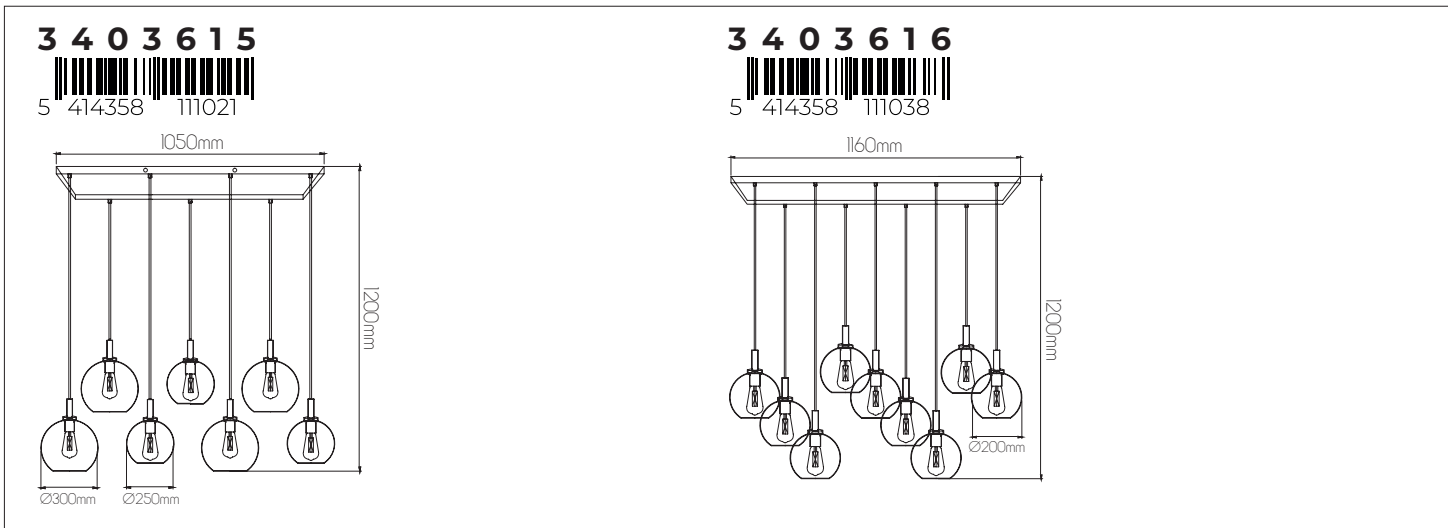

DIMENSIONS