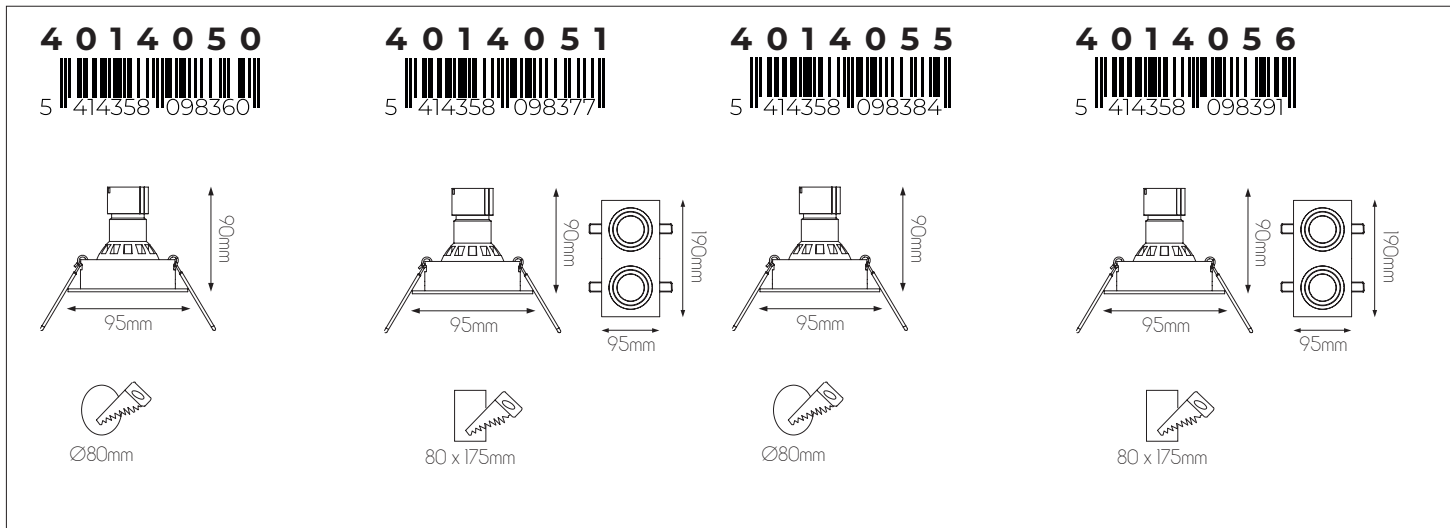

ZOOM III

fantasia.be
light designers

DIMENSIONS

SPECIFICATIONS

4014050

size: w: 95mm d: 90mm
bulb: 1x GU10 LED
material: aluminium
colour: brushed aluminium
voltage: 220-240V

4014051

size: w: 190x95mm d: 90mm
bulb: 2x GU10 LED
material: aluminium
colour: brushed aluminium
voltage: 220-240V