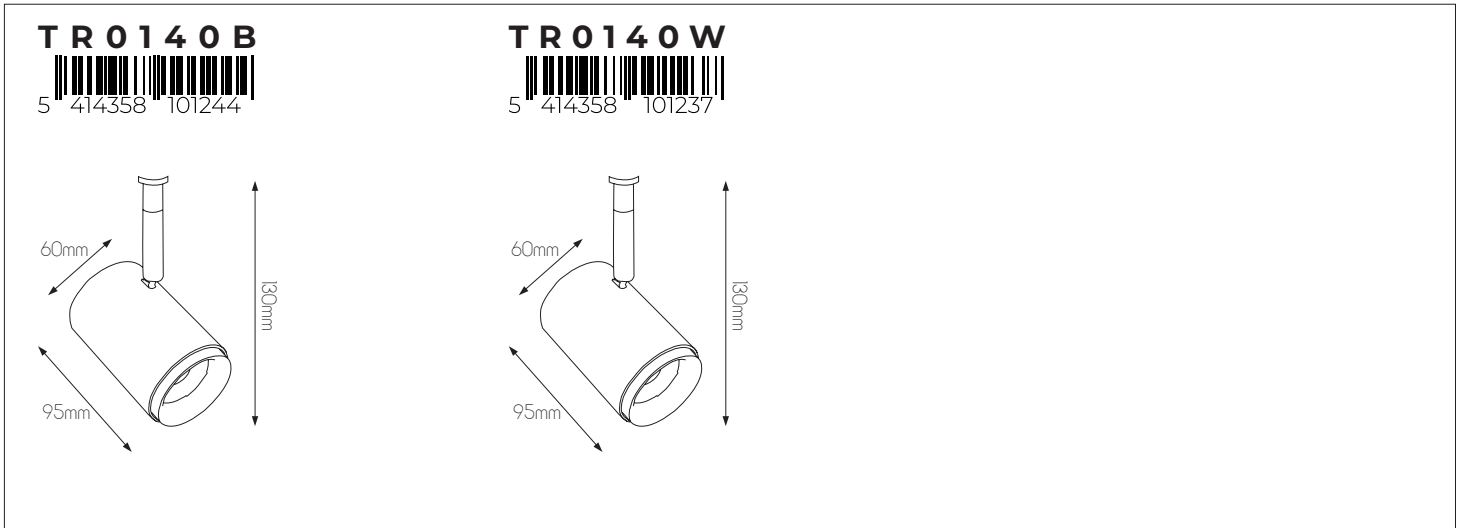

LITHIUM

fantasia.be
light designers

DIMENSIONS

SPECIFICATIONS

TR0140B

size: w: 95mm h: 130mm
bulb: LED 12 Watt 720 Lumen 36°
material: aluminium
colour: black
voltage: 220-240V