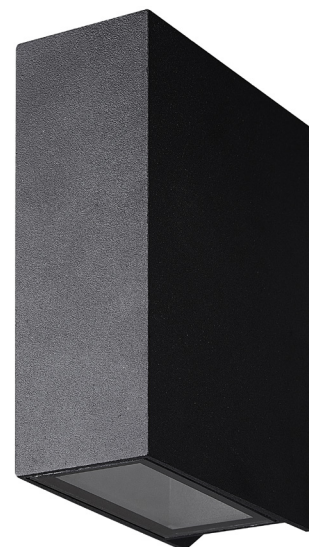

EXTRA INFORMATION