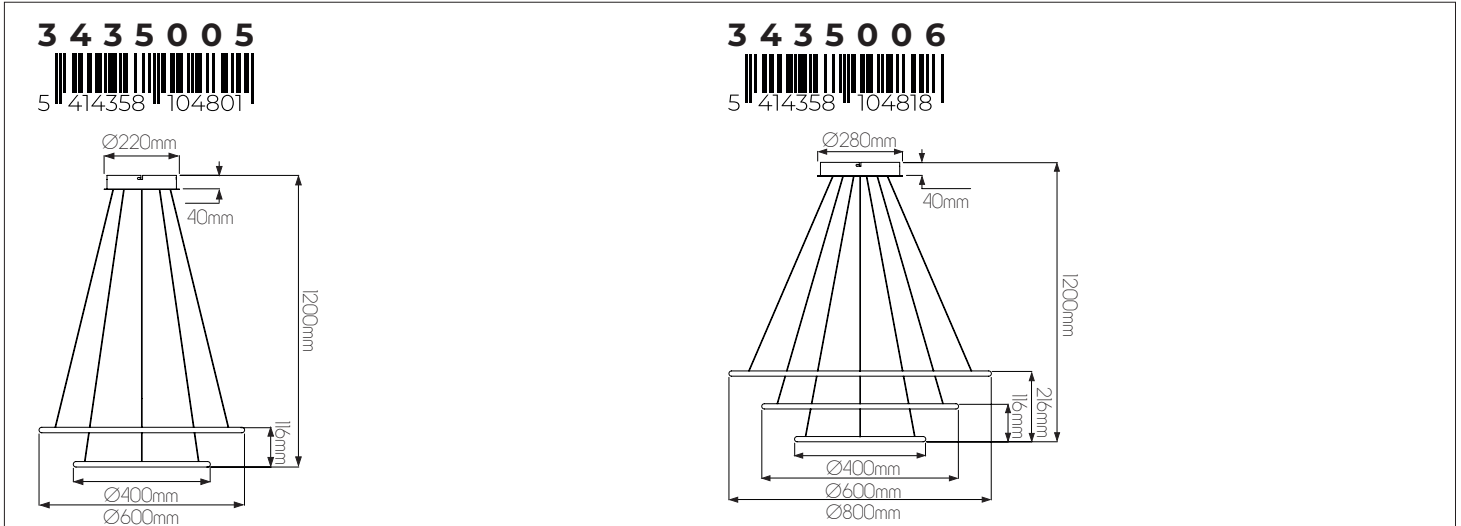

DIMENSIONS