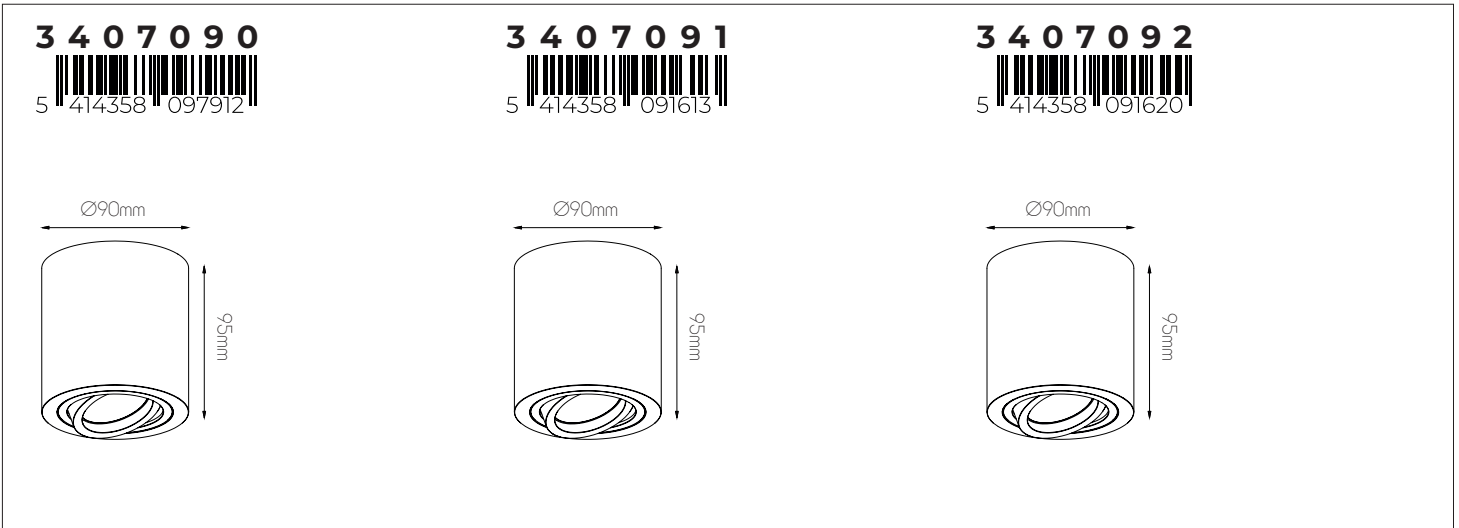

DIMENSIONS

SPECIFICATIONS

3407090

size: w: Ø90mm h: 95mm
bulb: 1x GU10 (excl)
material: aluminium
colour: matt black
voltage: 220-240V