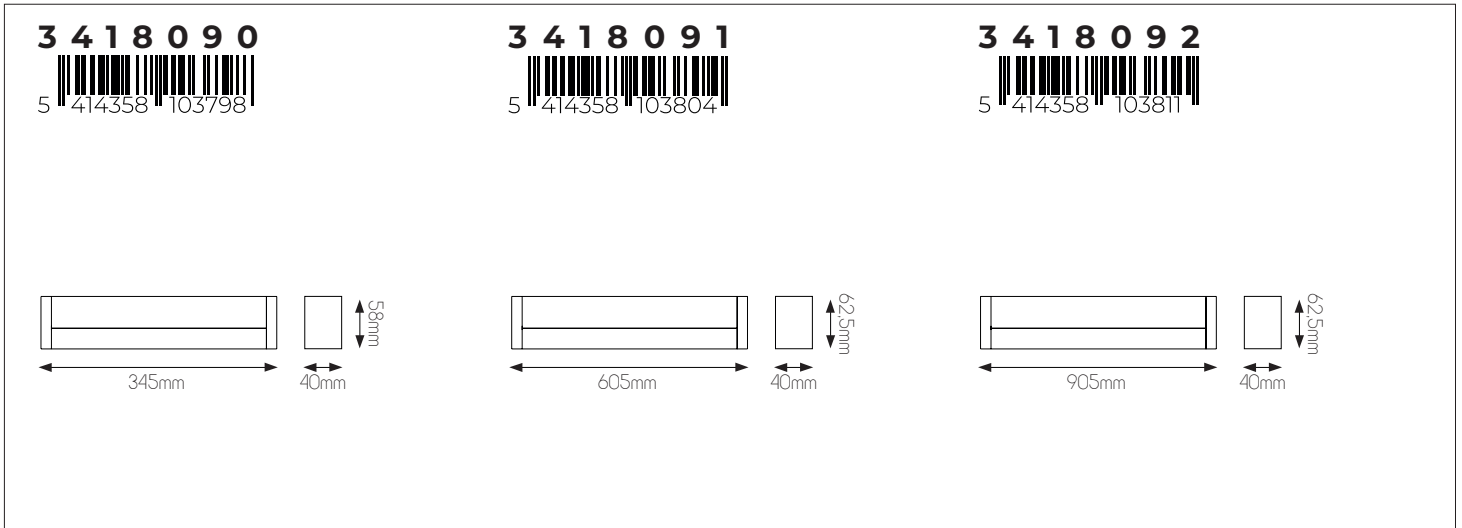

EXTRA INFORMATION

DIMENSIONS

SPECIFICATIONS

3418090

size: w: 345mm h: 58mm d: 40mm
bulb: LED 5 Watt 400 Lumen
material: aluminium / plexi
colour: black
voltage: 220-240V

3418091

size: w: 605mm h: 62,5mm d: 40mm
bulb: LED 12 Watt 847 Lumen
material: aluminium / plexi
colour: black
voltage: 220-240V