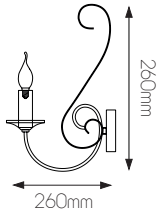

MARQUIS

fantasia.be
light designers

CE  E14
not included

DIMENSIONS

3 4 1 6 1 7 1

5 414358 096977

3 4 1 6 1 7 4

5 414358 096984