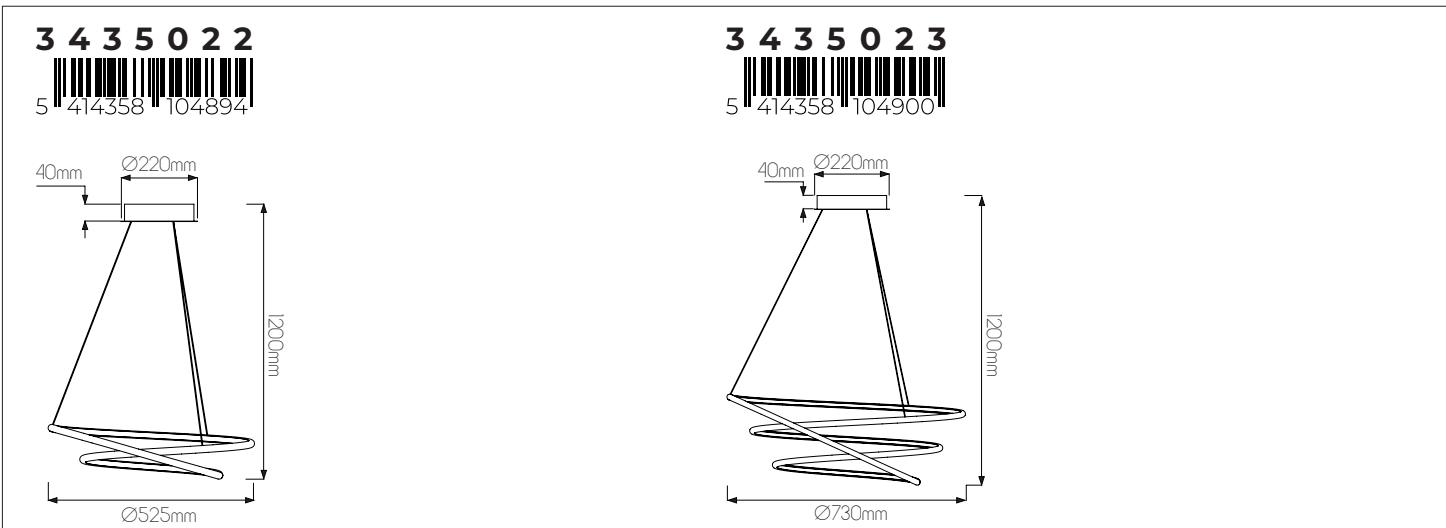

DIMENSIONS

SPECIFICATIONS

3435056

size: w: 900x900mm h: 3000mm (cable length)
 bulb: LED 86 Watt 2064 Lumen
 material: aluminium / acrylic
 colour: matt white
 voltage: 220-240V

3435057

size: w: 1200x300mm h: 3000mm (cable length)
 bulb: LED 53 Watt 1272 Lumen
 material: aluminium / acrylic
 colour: matt white
 voltage: 220-240V

EXTRA INFORMATION

TRIAC dimmable via trailing edge and leading edge.
 The light shines up and down, lighting up the ceiling above and the area underneath.

DIMENSIONS

SPECIFICATIONS

3435022

size: w: Ø525mm h: 1200mm (cable length)
bulb: LED 47 Watt 1645 Lumen
material: aluminium / acrylic
colour: matt black
voltage: 220-240V