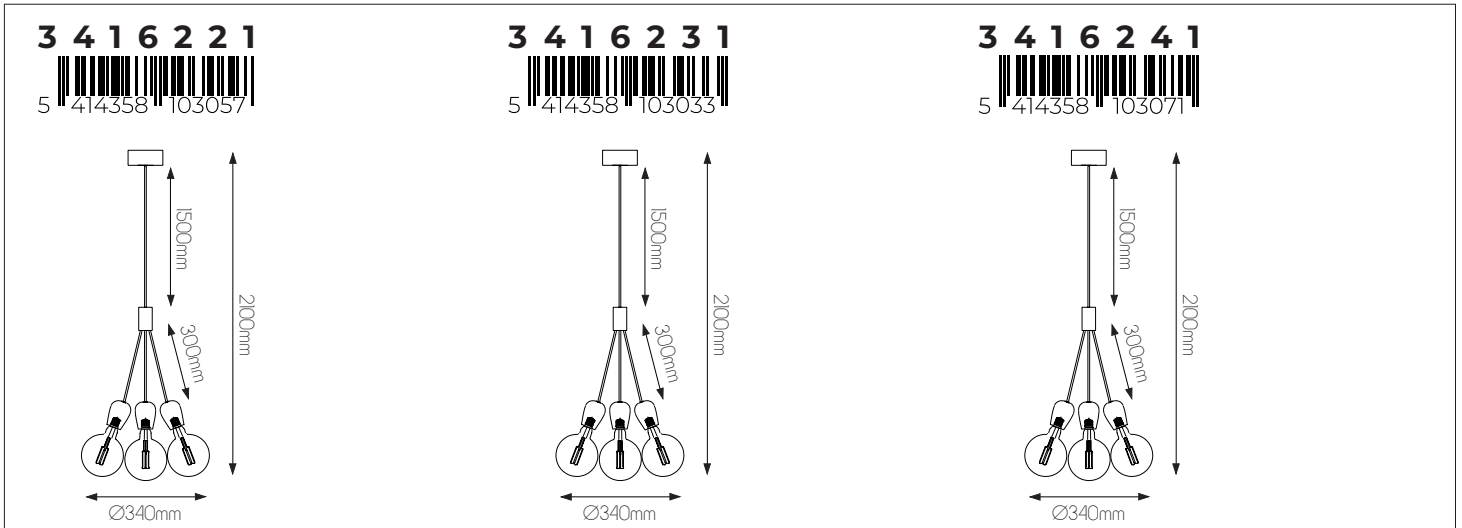

EXTRA INFORMATION

E27 LED Filament bulb recommended
More info page 368 - 370

DIMENSIONS

SPECIFICATIONS

3416221

size: w: Ø340mm l: 2100mm
bulb: 3x E27 not included
material: steel
colour: chrome
voltage: 220-240V