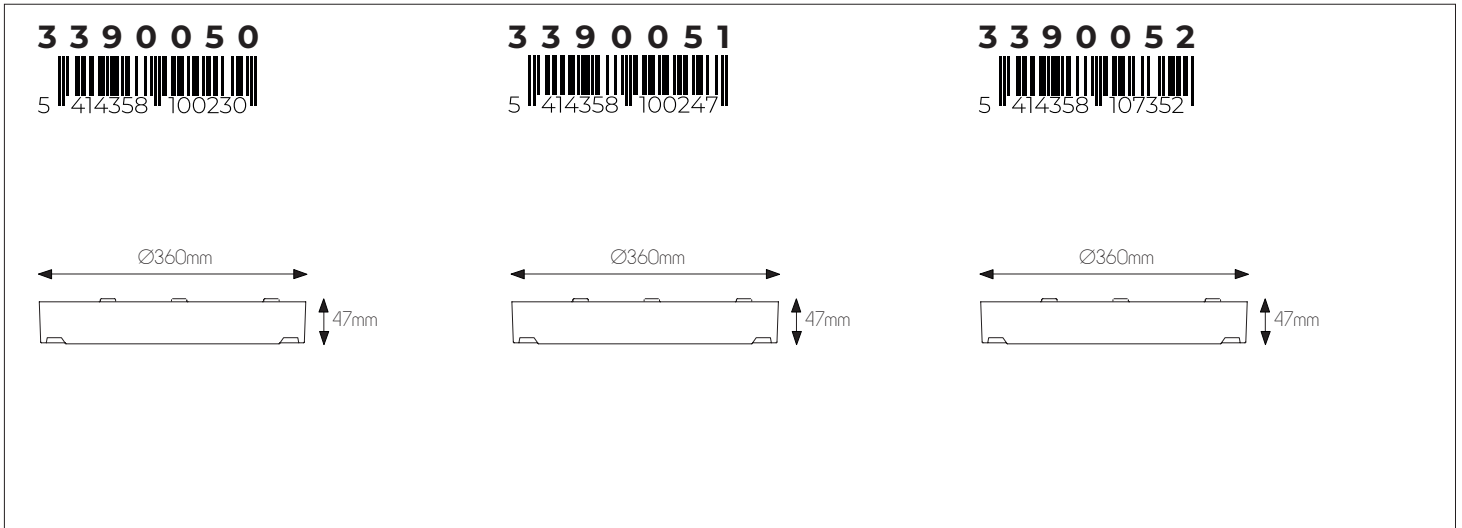

CE LED included 3000K warm white IP65

DIMENSIONS

SPECIFICATIONS

3390050

size: w: Ø360mm h: 47mm
bulb: LED 24 Watt 3100 Lumen
material: ABS
colour: grey
voltage: 220-240V