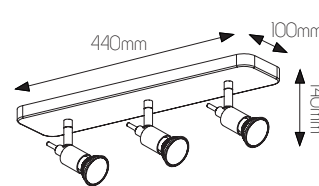

5 414358 098803

4 0 1 4 2 1 7

5 414358 098810

4 0 1 4 2 1 8

5 414358 098827

SPECIFICATIONS

4014215

size: w: 100mm h: 140mm
bulb: 1x GU10 LED
material: aluminium
colour: matt black
voltage: 220-240V