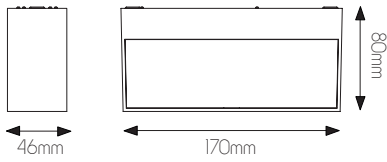

LOGAN

fantasia.be
light designers

CE LED included DRIVER included 3000K warm white IP65

DIMENSIONS

3 3 9 0 0 6 5

5 414358 102876

3 3 9 0 0 6 6

5 414358 102883