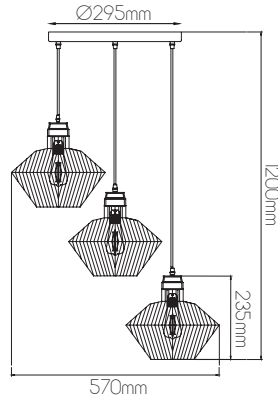

3 4 0 3 5 7 1

5 414358 108670

SPECIFICATIONS

3403573

size: w: Ø320mm h: 260mm
bulb: 1x E27 not included
material: steel
colour: matt black
voltage: 220-240V