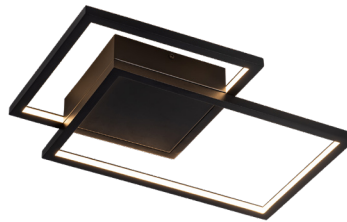

EXTRA INFORMATION

TRIAC dimmable via trailing edge and leading edge.

DIMENSIONS

SPECIFICATIONS

3435100

size: w: 340mm l: 480mm h: 60mm
bulb: LED 44 Watt 1321 Lumen
material: aluminium / acrylic
colour: matt black
voltage: 220-240V