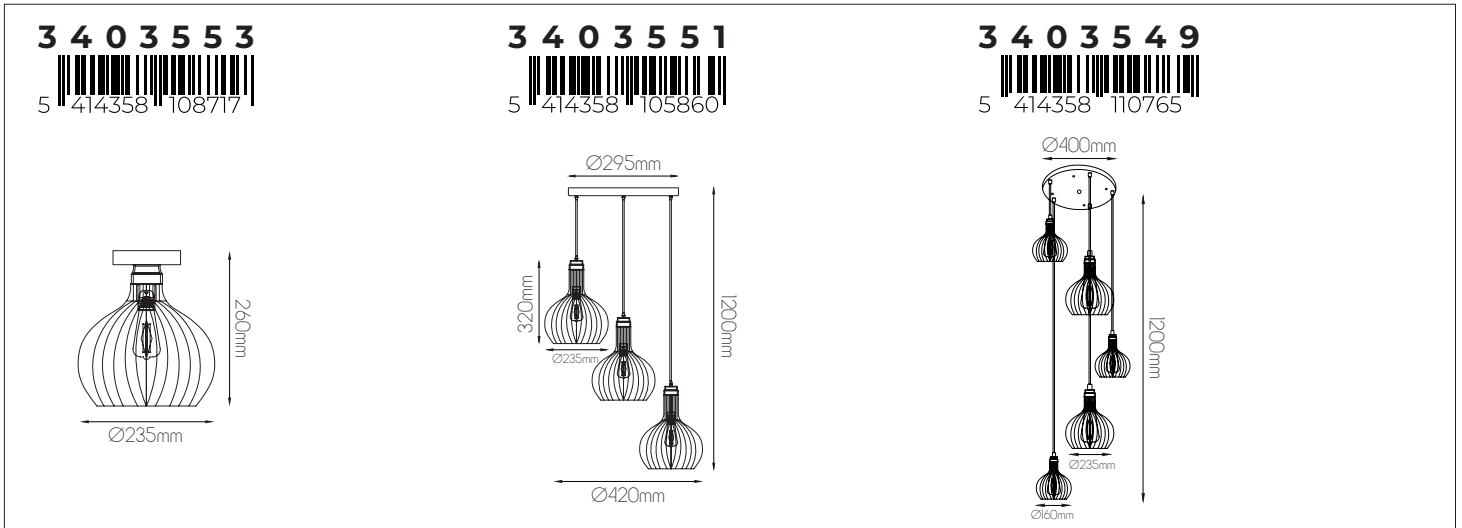

CE E27
not included

DIMENSIONS

SPECIFICATIONS

3403553

size: w: Ø235mm l: 260mm
bulb: 1x E27 not included
material: steel
colour: matt black / copper
voltage: 220-240V