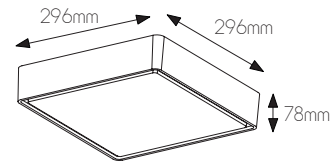

CE LED included DRIVER included 3000K warm white IP65

DIMENSIONS

3 3 9 0 0 3 5

5 414358 100179

3 3 9 0 0 3 6

5 414358 100186

3 3 9 0 0 3 7

5 414358 107376