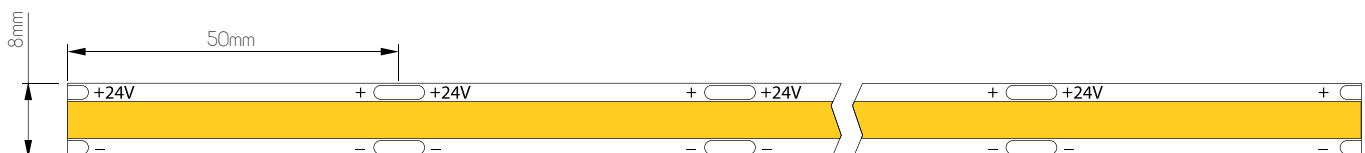

sold per 10 cm
cuttable every 5 cm
maximum length 5m

EXTRA INFORMATION

Drivers: page 334
Controller + remote: page 335
Connectors: page 336

CE

SPECIFICATIONS

3428212

High Luminous Efficiency

flexible strip w: 8mm
IP20 (for indoor use only)
24V
12 Watt/m - 135 Lumen/Watt
3000K