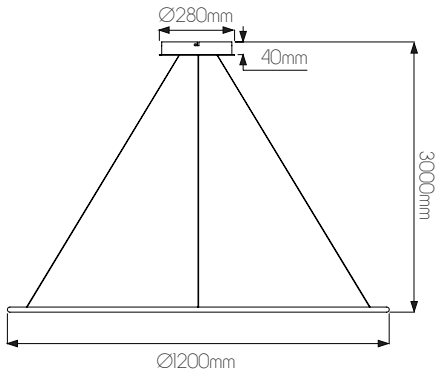

ANNU

fantasia.be
light designers

DIMENSIONS

XL3435003

5 414358 105051