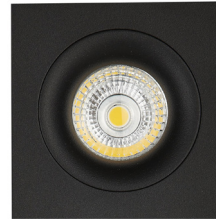

4014061

size: w: 190x95mm d: 90mm
bulb: 2x GU10 LED
material: aluminium
colour: matt black
voltage: 220-240V