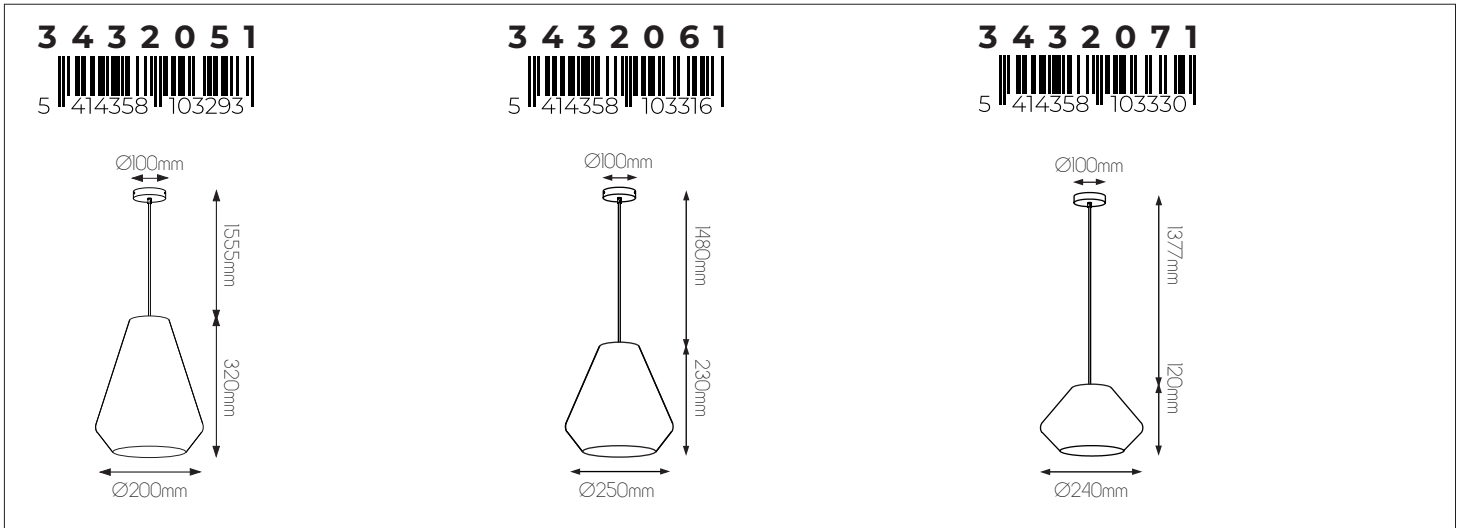

DIMENSIONS

SPECIFICATIONS

3432051

size: w: Ø200mm l: 1875mm
bulb: 1x E27 not included
material: aluminium
colour: matt black
voltage: 220-240V

3432061

size: w: Ø250mm l: 1710mm
bulb: 1x E27 not included
material: aluminium
colour: matt black
voltage: 220-240V

3432071

size: w: Ø240mm l: 1497mm
bulb: 1x E27 not included
material: aluminium
colour: matt black
voltage: 220-240V