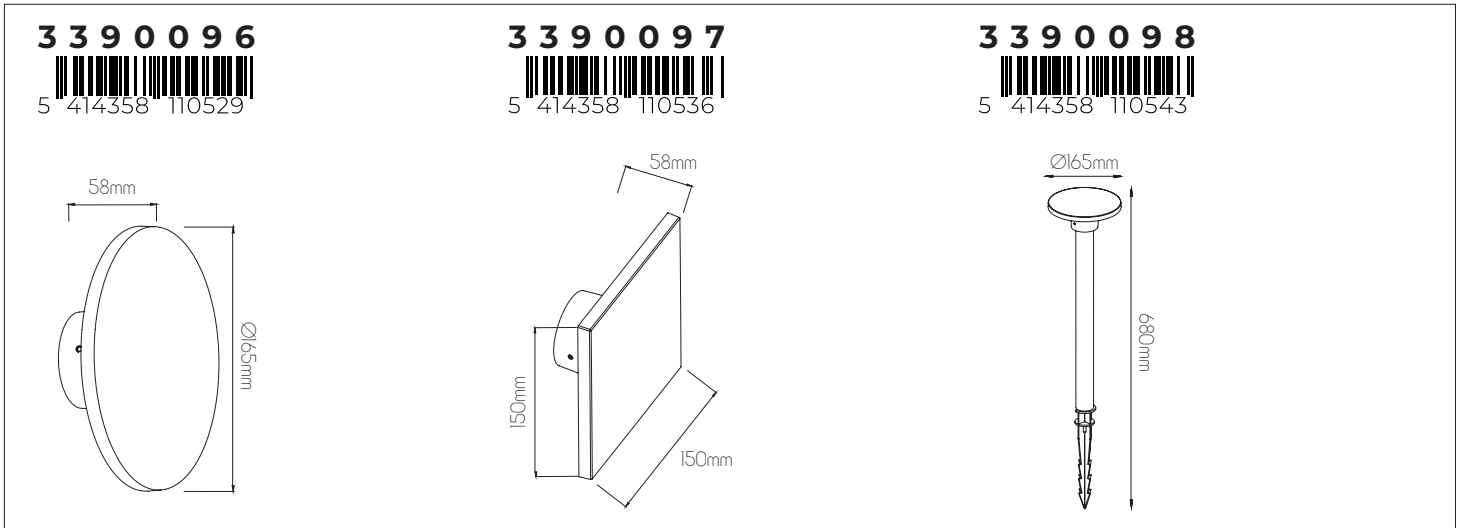

ECLIPSE

fantasia.be
light designers

CE LED included DRIVER included 3000K warm white IP65

DIMENSIONS

SPECIFICATIONS

3390096

size: d: 58mm h: $\varnothing 165\text{mm}$
bulb: LED 6,5 Watt 800 Lumen
material: ABS / PC
colour: matt black
voltage: 220-240V

3390097

size: w: 150mm d: 58mm h: 150mm
bulb: LED 6,5 Watt 800 Lumen
material: ABS / PC
colour: matt black
voltage: 220-240V

3390098

size: w: $\varnothing 165\text{mm}$ h: 680mm
bulb: LED 6,5 Watt 800 Lumen
material: ABS / PC
colour: matt black
voltage: 220-240V