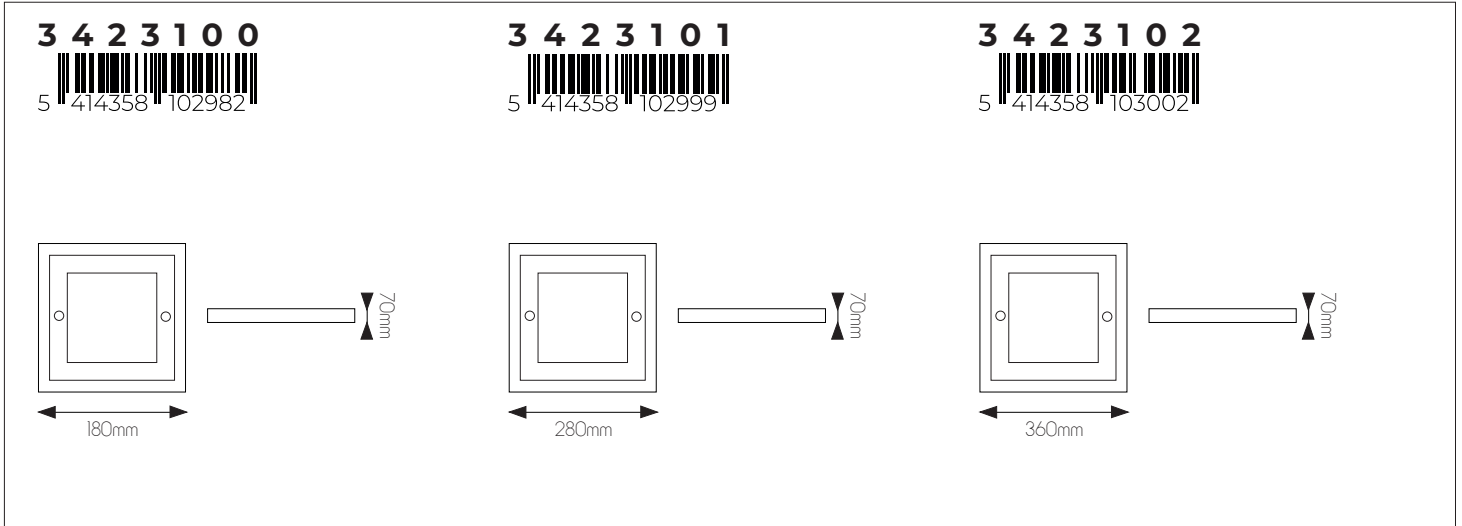

SPECIFICATIONS

3423100

size: w: 180mm h: 70mm
bulb: LED 7 Watt 635 Lumen
material: aluminium / glass / crystal
colour: chrome
voltage: 220-240V

3423101

size: w: 280mm h: 70mm
bulb: LED 12 Watt 1140 Lumen
material: aluminium / glass / crystal
colour: chrome
voltage: 220-240V