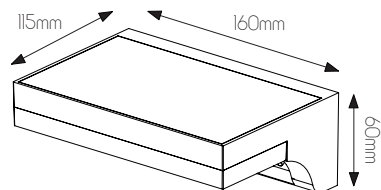

SOLAR

fantasia.be
light designers

CE LED included BATTERY included SOLAR powered 3000K warm white IP65

DIMENSIONS

3 4 2 9 0 7 5

5 414358 106034