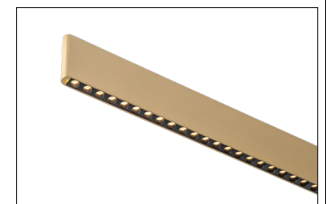

DIMENSIONS

SPECIFICATIONS

3435132

size: w: 1216mm l: 1550mm
bulb: LED 38 Watt 1730 Lumen
material: aluminium / acrylic
colour: gold
voltage: 220-240V

UP AND DOWN

3435133

size: w: 1816mm l: 1550mm
bulb: LED 40 Watt 2185 Lumen
material: aluminium / acrylic
colour: gold
voltage: 220-240V

EXTRA INFORMATION

TRIAC dimmable via trailing edge and leading edge.
The light shines up and down, lighting up the ceiling above and the area underneath.