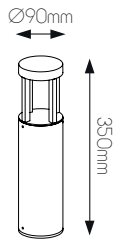

SPECIFICATIONS

3429095

size: w: Ø90mm h: 350mm
bulb: LED 7 Watt 680 Lumen
material: aluminium
colour: matt black
voltage: 220-240V

3429096

size: w: Ø90mm h: 650mm
bulb: LED 7 Watt 680 Lumen
material: aluminium
colour: matt black
voltage: 220-240V