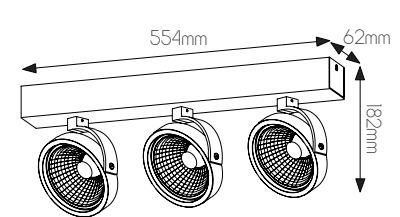

4 0 1 4 3 4 2

5 414358 102197