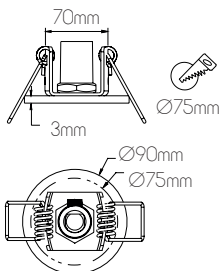

4014390 matt white

4014391 matt black

size: w: Ø90mm

material: aluminium

colour: matt black / matt white

4014390

5 414358 105310

4014391

5 414358 105327