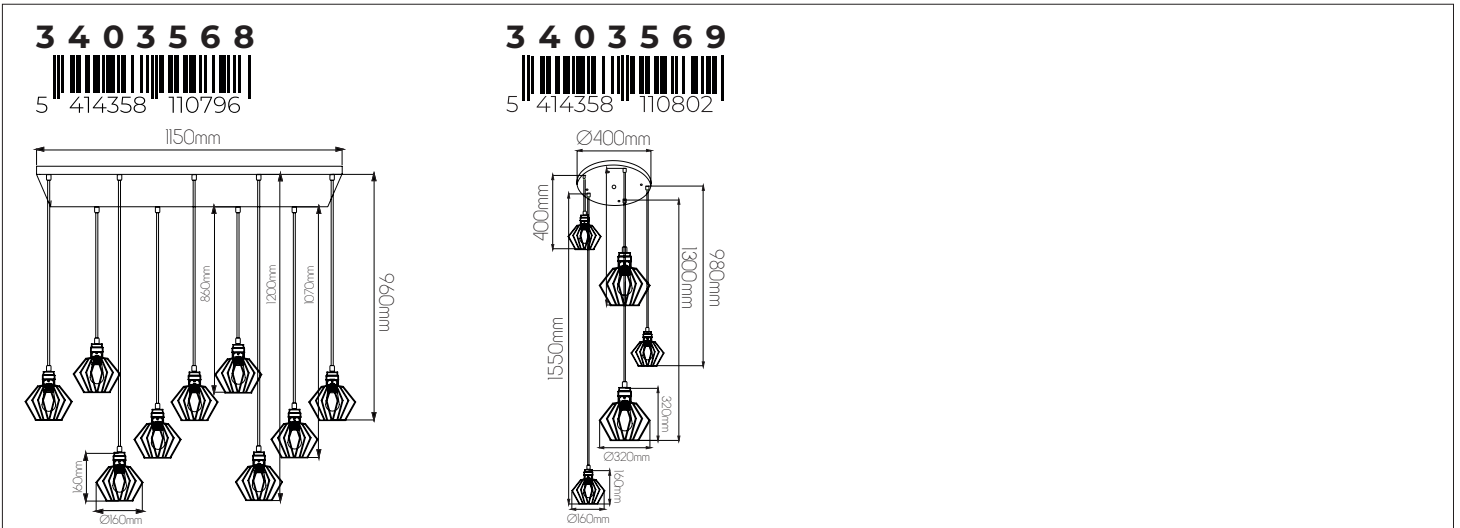

SHURU

fantasia.be
light designers

CE E27
not included

DIMENSIONS

SPECIFICATIONS

3403568

size: w: 1150mm l: max 1200mm
bulb: 9x E27 not included
material: steel
colour: matt black
voltage: 220-240V

3403569

size: w: Ø400mm l: max 1550mm
bulb: 5x E27 not included
material: steel
colour: matt black
voltage: 220-240V