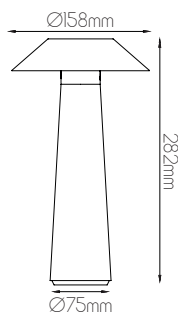

CE LED included BATTERY included 3000K warm white IP44

DIMENSIONS

3 3 5 0 0 8 3

5 414358 110390