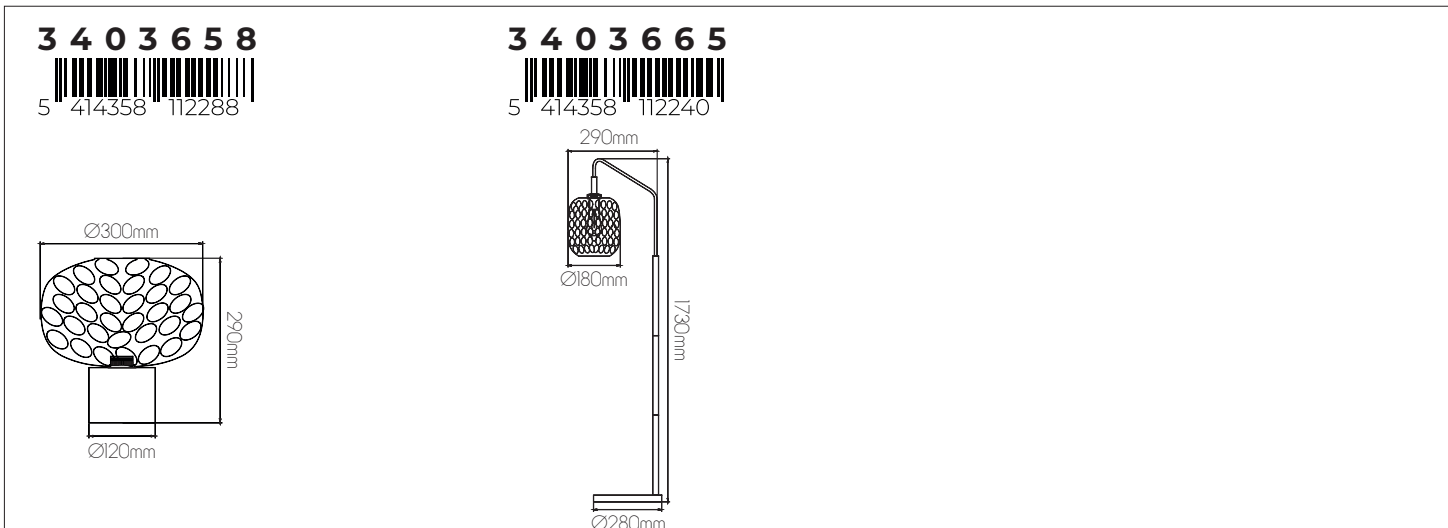

DIMENSIONS

SPECIFICATIONS

3403658

size: w: Ø300mm l: 290mm
bulb: 1x E27 not included
material: steel / glass
colour: matt black / gold / smoke grey
voltage: 220-240V

3403665

size: w: 290mm h: 1730mm
bulb: 1x E27 not included
material: steel / glass
colour: matt black / gold / smoke grey
voltage: 220-240V