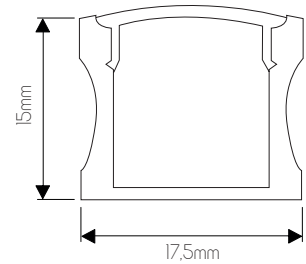

CE

SPECIFICATIONS

NOTTE

Aluminium profile, satin black
for ledstrips max 12mm wide

3428115

17,5x15x1000mm

3428116

17,5x15x2000mm

3428117

17,5x15x3000mm

SKIRRU

Aluminium profile, satin black
for ledstrips max 16mm wide

3428105

19,5x13,7x1000mm

3428110

19,5x13,7x2000mm