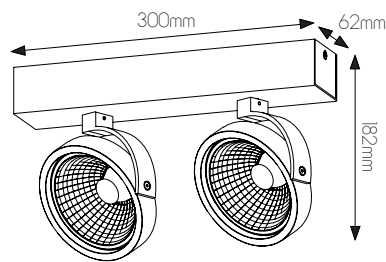

SPOT LIGHTS

PULSE

fantasia.be
light designers

DIMENSIONS

4 0 1 4 3 4 0

5 414358 102173

4 0 1 4 3 4 1

5 414358 102180