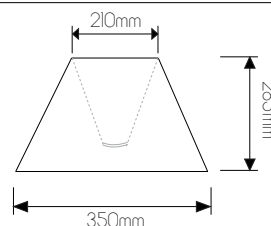

2716107

size: w: 210-350mm h: 285mm
material: fabric / steel frame
colour: black