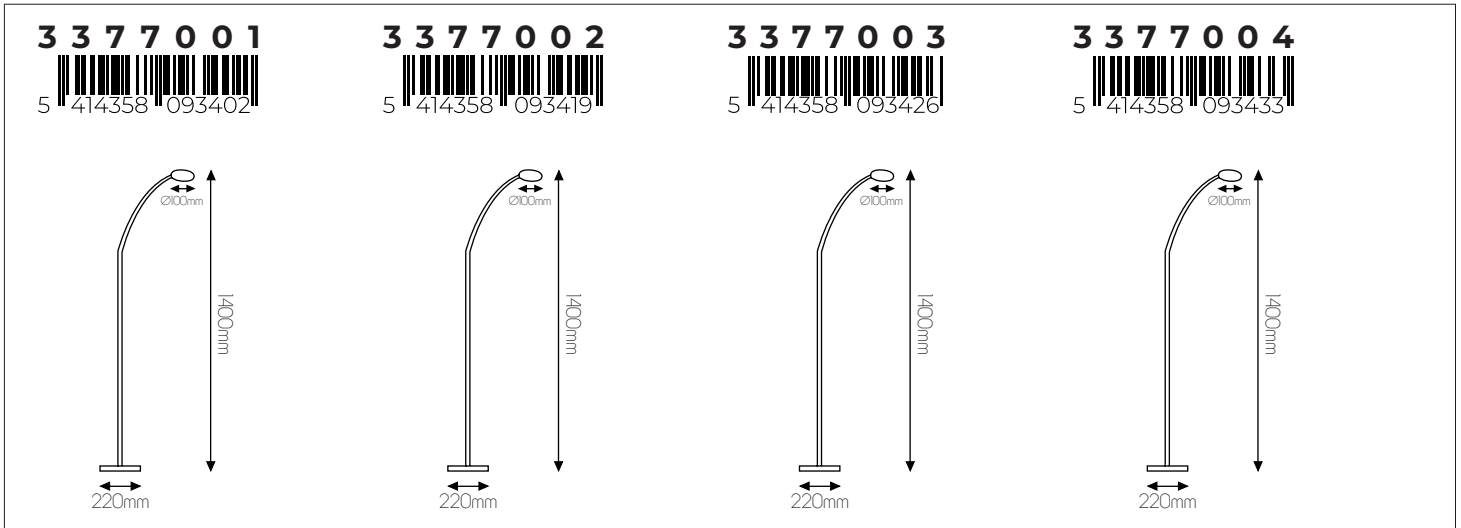

DIMENSIONS

SPECIFICATIONS

3377001

size: w: 220mm h: 1400mm
bulb: LED 5 Watt 400 Lumen
material: steel
colour: chrome
voltage: 220-240V

3377002

size: w: 220mm h: 1400mm
bulb: LED 5 Watt 400 Lumen
material: steel
colour: bronze
voltage: 220-240V

3377003

size: w: 220mm h: 1400mm
bulb: LED 5 Watt 400 Lumen
material: steel
colour: black
voltage: 220-240V

3377004

size: w: 220mm h: 1400mm
bulb: LED 5 Watt 400 Lumen
material: steel
colour: white
voltage: 220-240V