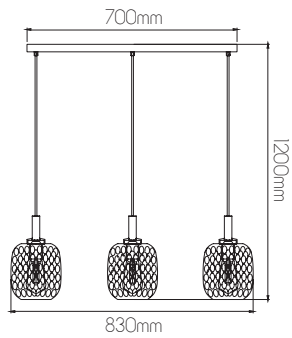

EXTRA INFORMATION

CE  E27
not included

DIMENSIONS

3 4 0 3 6 6 6

5 414358 112257

SPECIFICATIONS

3403666

size: w: 830mm l: 1200mm