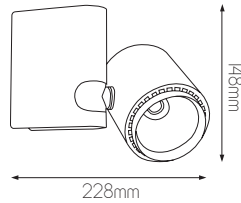

SPECIFICATIONS

3426040

colour: matt white

3426041

colour: matt black

size: w: 228mm h: 148mm

voltage: 220-240V

empty body for 3F track

Aluminium housing
Passive heatsink
LED chips for special applications available on demand
Lumen output depends on driver, LED chip and ambient temperature

A complete item consists of:

- Reflector:

16° (**3426035**), 24° (**3426037**), 36° (**3426038**)

- LED driver:

Power 23 Watt: Tridonic - 700mA (**3426991**)

Power 33 Watt: Tridonic - 1050mA (**3426993**)

- LED chip:

3000K RA>90 (**8201420**), 4000K RA>90 (**8201421**), 2500K RA>80 (**8201422**), 1700K RA>80 (**8201423**)

Driver	Watt	Reflector	Chip Verol8 Gen7	RA	Max Lumen**
Tridonic 700mA	23W	16°/24°/36°	3000K	>90	2591
Tridonic 700mA	23W	16°/24°/36°	4000K	>90	2778
Tridonic 700mA	23W	16°/24°/36°	2500K bread	>80	2776
Tridonic 700mA	23W	16°/24°/36°	1700K meat	>80	1717
Tridonic 1050mA	33W	16°/24°/36°	3000K	>90	3709
Tridonic 1050mA	33W	16°/24°/36°	4000K	>90	3976
Tridonic 1050mA	33W	16°/24°/36°	2500K bread	>80	4046
Tridonic 1050mA	33W	16°/24°/36°	1700K meat	>80	2479

**when used with an ambient room temperature of max 45°C

EXTRA INFORMATION

The completed item always consists of an empty body, LED driver, LED chip and reflector.