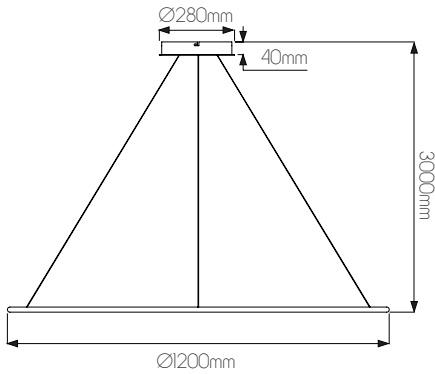

EXTRA INFORMATION

TRIAC dimmable via trailing edge and leading edge.

DIMENSIONS

XL3435013

XL3435016

SPECIFICATIONS

XL3435013

size: w: $\varnothing 1200\text{mm}$ h: 3000mm (cable length)
bulb: LED 88 Watt 5720 Lumen
material: aluminium / acrylic
colour: matt white
voltage: 220-240V