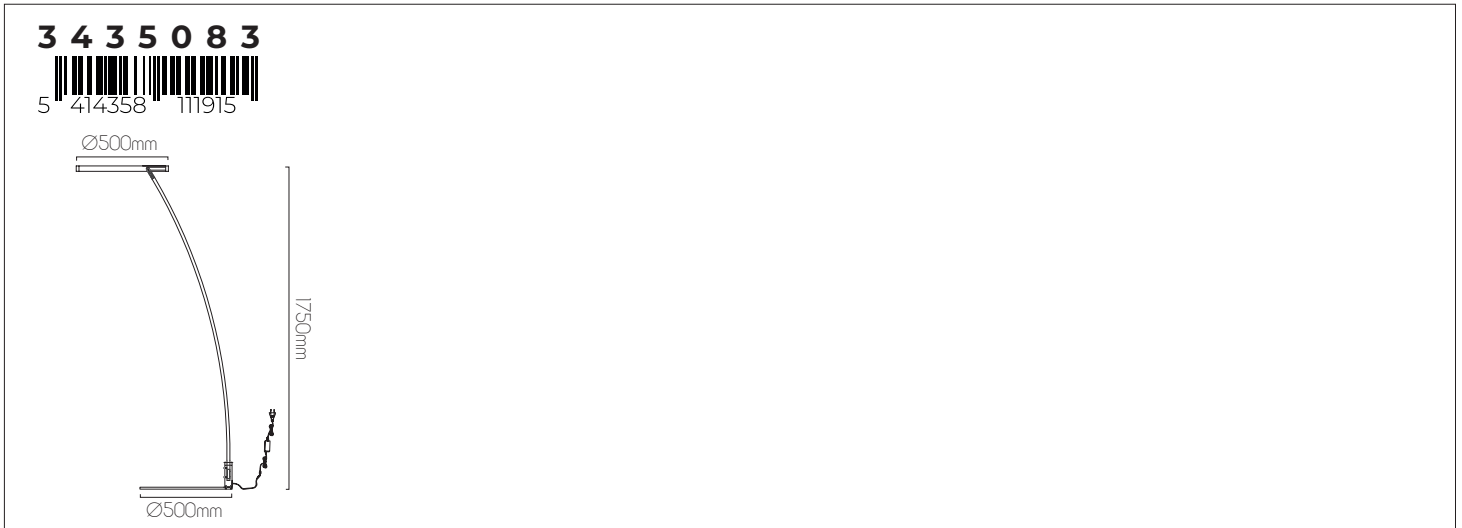

GURI

fantasia.be
light designers

CE LED included LED DRIVER included 3000K warm white

DIMENSIONS

SPECIFICATIONS

3435083

size: w: Ø500mm h: 1750mm
bulb: LED 34 Watt 850 Lumen
material: aluminium + acrylic
colour: matt black
voltage: 220-240V