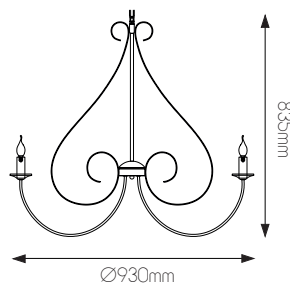

CE E14
not included

DIMENSIONS

3 4 1 6 1 8 5

5 414358 097035

3 4 1 6 1 8 6

5 414358 097042

SPECIFICATIONS

3416185

size: w: Ø720mm h: 635mm l: max 1200mm (chain)

bulb: 5x E14 (excl)

material: steel

colour: antique black

voltage: 220-240V