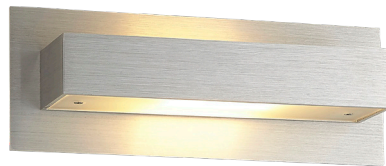

5 414358 099510

4 0 1 2 1 1 4

5 414358 099527

SPECIFICATIONS

4012112

size: w: 230mm h: 80mm d: 80mm
bulb: 1x R7S LED
material: aluminium / glass
colour: brushed aluminium
voltage: 220-240V

4012113

size: w: 230mm h: 80mm d: 80mm
bulb: 1x R7S LED
material: aluminium / glass
colour: matt white
voltage: 220-240V