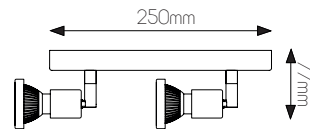

3 4 2 7 0 2 2

5 414358 092542