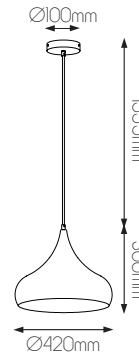

3 4 3 2 0 0 3

5 414358 103156