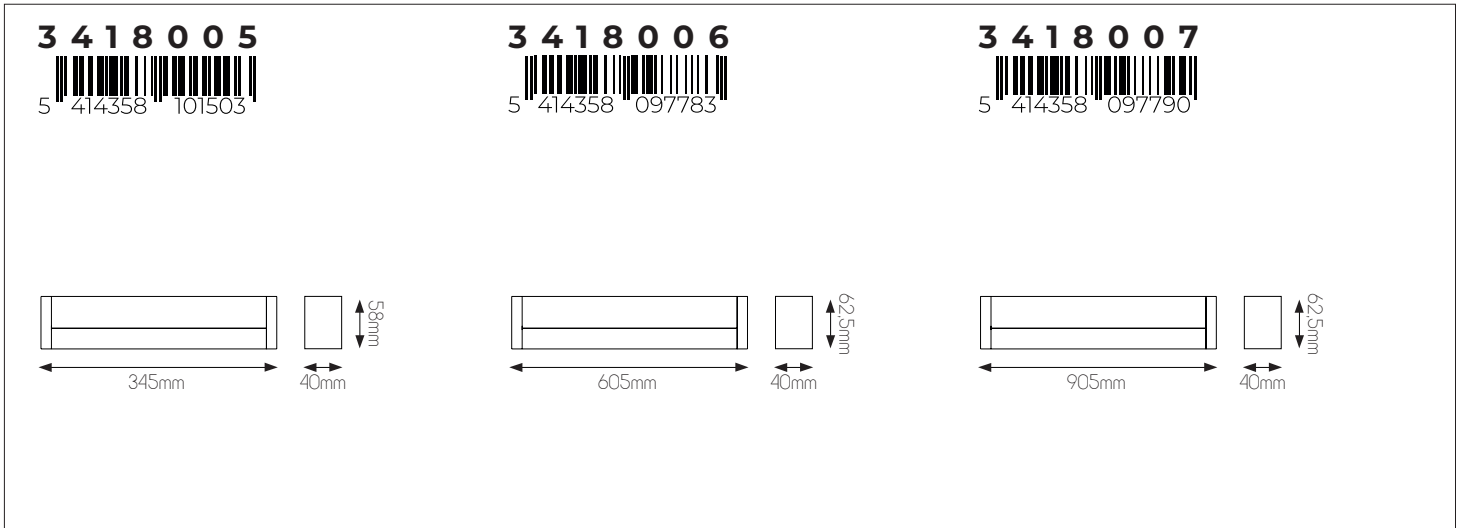

3418017

size: w: 925mm h: 70mm d: 58mm
bulb: LED 18 Watt 1076 Lumen
material: aluminium / plexi
colour: silver grey
voltage: 220-240V

EXTRA INFORMATION

DIMENSIONS

SPECIFICATIONS

3418005

size: w: 345mm h: 58mm d: 40mm
bulb: LED 5 Watt 400 Lumen
material: aluminium / plexi
colour: silver grey
voltage: 220-240V