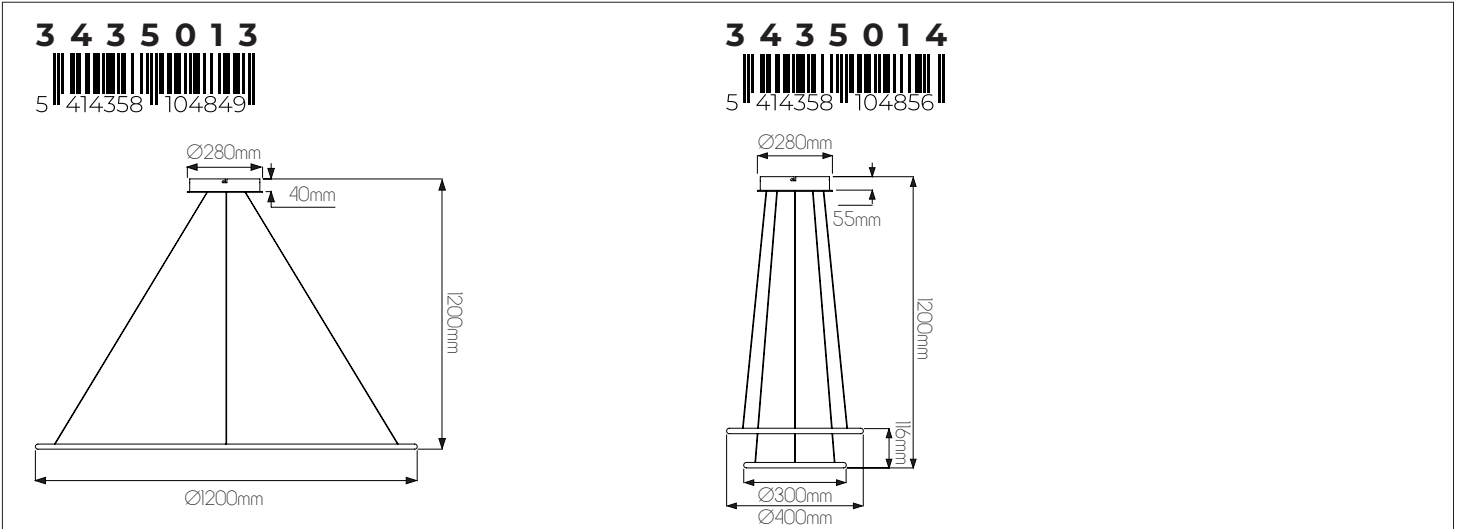

TRIAC dimmable via trailing edge and leading edge.

ANNU

fantasia.be
light designers

DIMENSIONS

SPECIFICATIONS

3435013

size: w: Ø1200mm h: 1200mm (cable length)
bulb: LED 64 Watt 2405 Lumen
material: aluminium / acrylic
colour: matt white
voltage: 220-240V