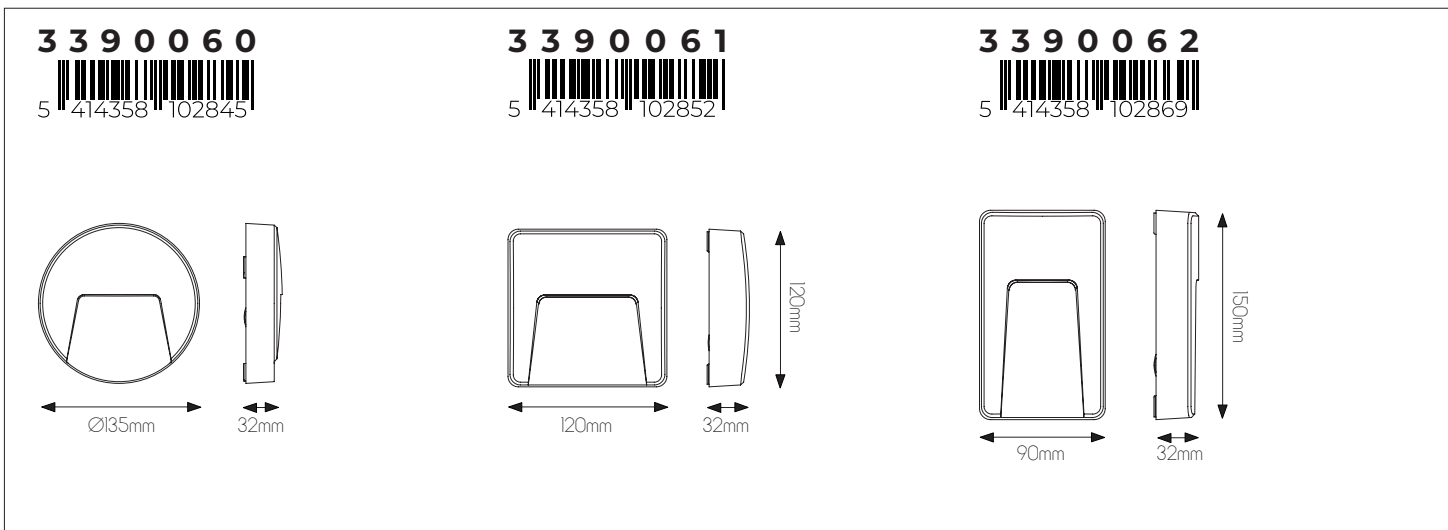

CE LED included 3000K warm white IP65

DIMENSIONS

SPECIFICATIONS

3390060

size: w: $\varnothing 135\text{mm}$ d: 32mm
bulb: LED 2,8 Watt 310 Lumen
material: ABS
colour: white, grey and black cover included
voltage: 220-240V