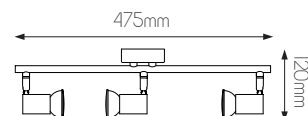

CE GU10 included 2700K warm white IP44

DIMENSIONS

3 4 2 7 1 9 0

5 414358 096519

3 4 2 7 1 9 1

5 414358 096526

3 4 2 7 1 9 3

5 414358 096533

SPECIFICATIONS

3427190

size: w: Ø115mm h: 96mm
bulb: 1x GU10 LED
material: steel
colour: chrome
voltage: 220-240V

3427191

size: w: 320mm h: 120mm
bulb: 2x GU10 LED
material: steel
colour: chrome
voltage: 220-240V

3427193

size: w: 475mm h: 120mm
bulb: 3x GU10 LED
material: steel
colour: chrome
voltage: 220-240V

EXTRA INFORMATION

Included bulb: **8202654** GU10 LED 4,3 Watt 350 Lumen 56° Dimmable
More info page 371