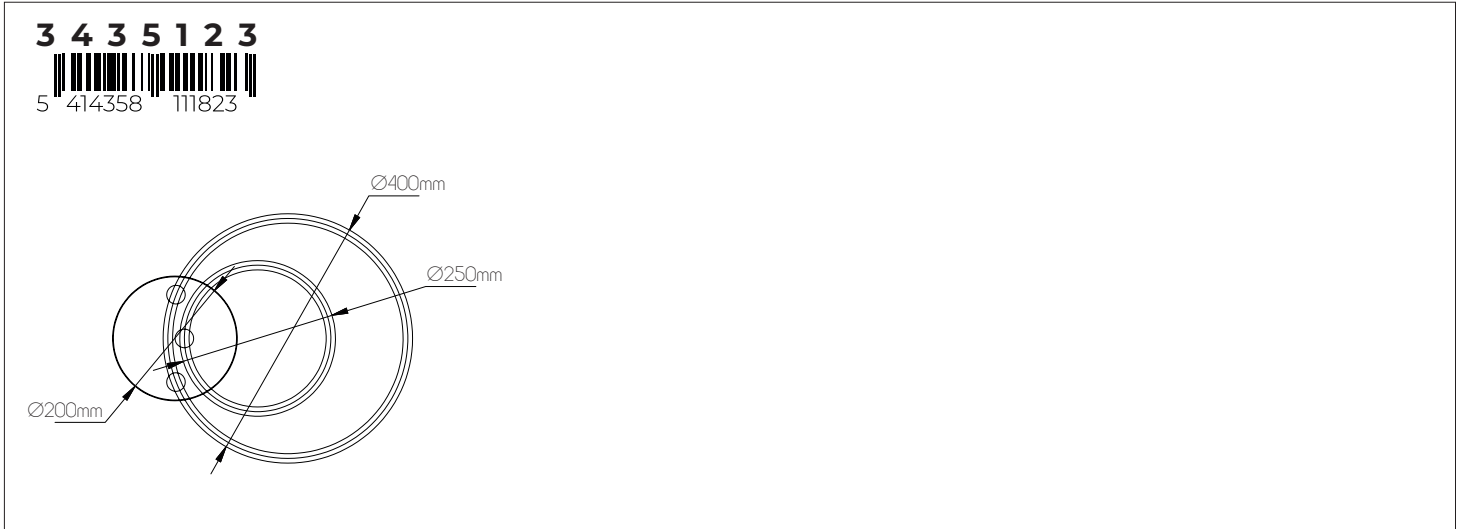

DIMENSIONS

SPECIFICATIONS

3435123

size: w: $\text{Ø}400\text{mm}$
bulb: LED 29 Watt 515 Lumen
material: aluminium / acrylic
colour: matt black / gold
voltage: 220-240V