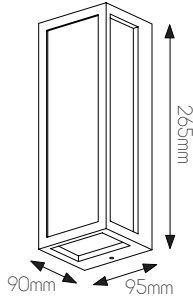

DIMENSIONS

3 4 2 9 0 7 0

5 414358 105228