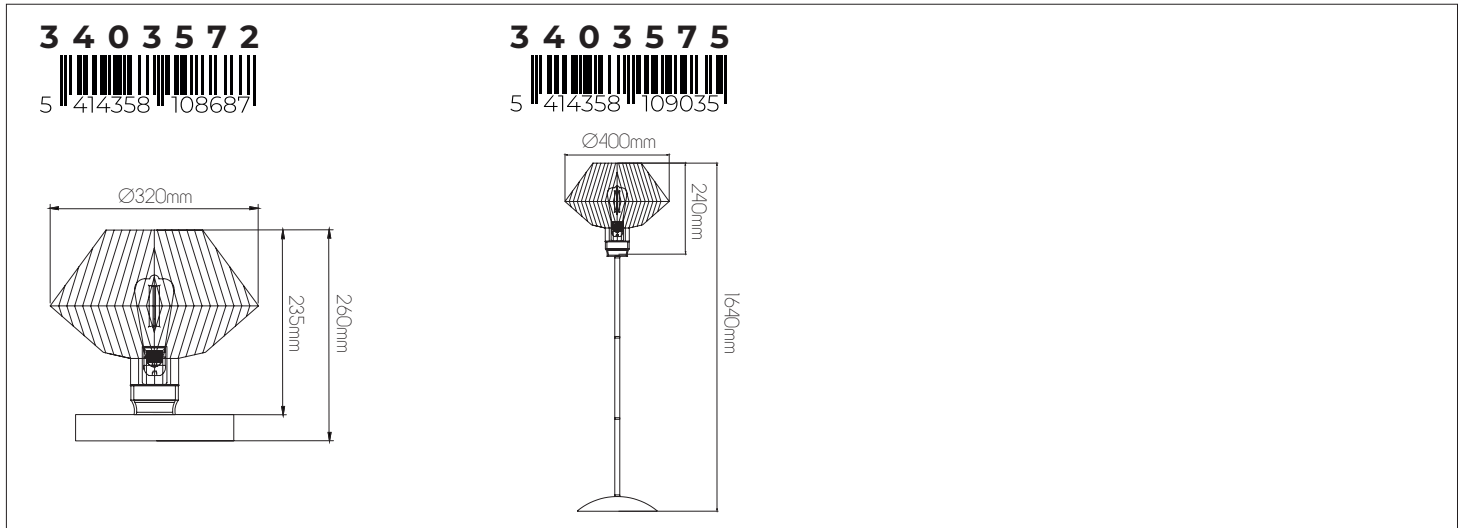

EXTRA INFORMATION

E27 LED Filament bulb recommended
More info page 368 - 370

SHURU

fantasia.be
light designers

CE  E27
not included

DIMENSIONS

SPECIFICATIONS

3403572