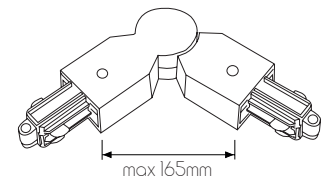

TR0126W

1F TRACK variable L-connector, white