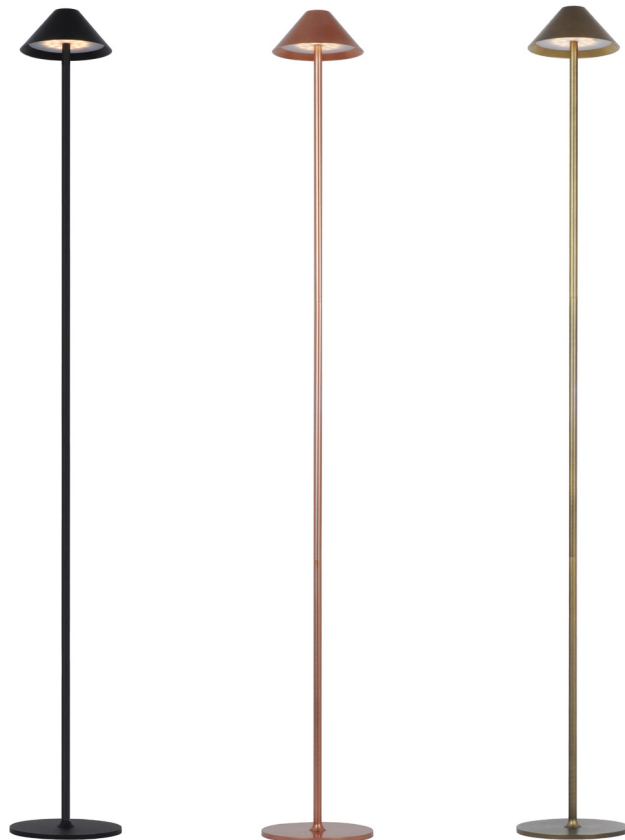

3430051

size: w: Ø150mm h: 1340mm
bulb: LED 3 Watt 320 Lumen
material: plastic / steel
colour: copper
voltage: 220-240V

3430052

size: w: Ø150mm h: 1340mm
bulb: LED 3 Watt 320 Lumen
material: plastic / steel
colour: bronze
voltage: 220-240V