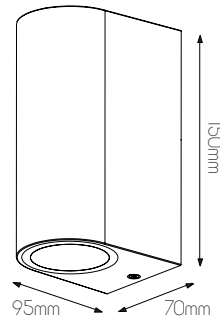

3 4 3 4 0 2 5

5 414358 104702

SPECIFICATIONS

3434020

size: w: 70mm d: 95mm h: 80mm
bulb: GU10 max 35W (excl)
material: aluminium / glass
colour: matt black
voltage: 220-240V