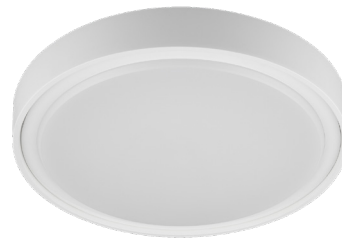

3390041

size: w: Ø260mm h: 44mm
bulb: LED 15 Watt 1550 Lumen
material: ABS
colour: white
voltage: 220-240V