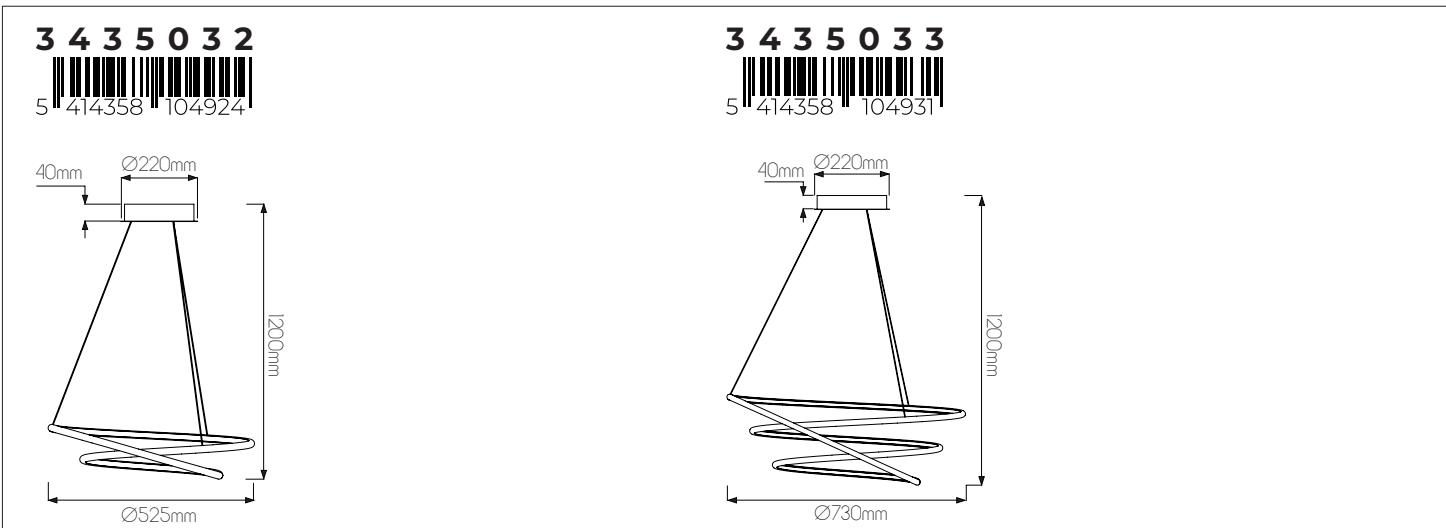

EXTRA INFORMATION

TRIAC dimmable via trailing edge and leading edge.

DIMENSIONS

SPECIFICATIONS

3435032

size: w: Ø525mm h: 1200mm (cable length)
bulb: LED 47 Watt 3055 Lumen
material: aluminium / acrylic
colour: matt white
voltage: 220-240V