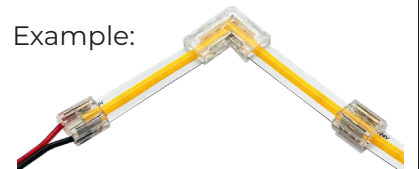

EXTRA INFORMATION

Connectors make the installation of ledstrips and cables easy and fast, no soldering required.

Only for 8mm single colour ledstrips!

Example: