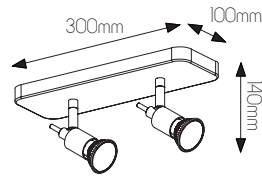

5 414358 098803

4 0 1 4 2 1 7

5 414358 098810

4 0 1 4 2 1 8

5 414358 098827

SPECIFICATIONS

4014215

size: w: 100mm h: 140mm
bulb: 1x GU10 LED
material: aluminium
colour: matt black
voltage: 220-240V