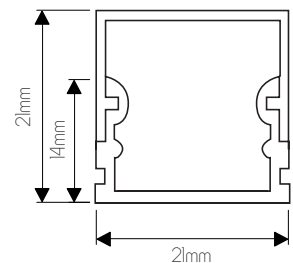

3428112

21x14x3000mm

EXTRA INFORMATION

For all profiles:

- aluminium base + plexi cover included
- end caps included
- mounting clips included