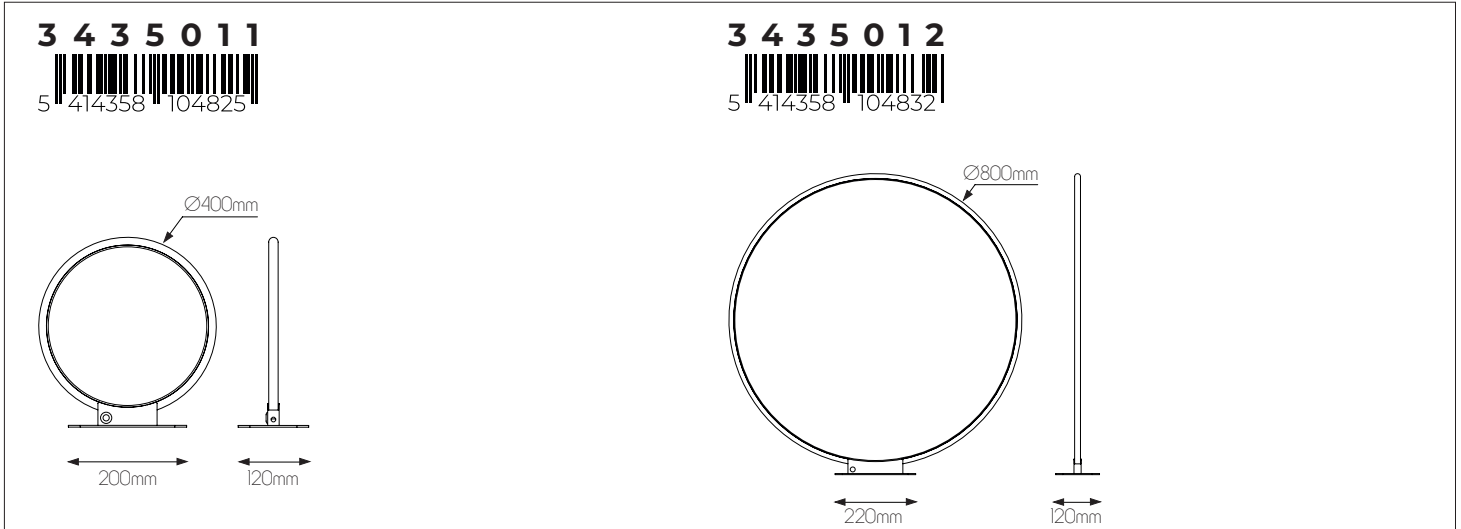

DIMENSIONS

SPECIFICATIONS

3435011

size: w: Ø400mm h: 422mm
bulb: LED 21 Watt 1360 Lumen
material: aluminium / acrylic
colour: matt white
voltage: 220-240V