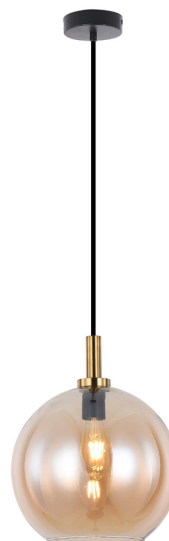

3403612

size: w: Ø300mm l: 3200mm
bulb: E27 max 60W (excl)
material: steel / glass
colour: matt black / gold / amber glass
voltage: 220-240V