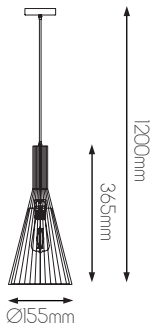

EXTRA INFORMATION

E27 LED Filament bulb recommended
 More info page 368 - 370

THAN

fantasia.be
light designers

CE  E27
not included

DIMENSIONS

3 4 0 3 5 2 5

5 414358 105778