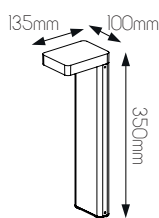

SPECIFICATIONS

3429090

size: w: 100mm x 135mm h: 650mm
bulb: LED 7 Watt 680 Lumen
material: aluminium
colour: matt black
voltage: 220-240V

3429091

size: w: 100mm x 135mm h: 350mm
bulb: LED 7 Watt 680 Lumen
material: aluminium
colour: matt black
voltage: 220-240V