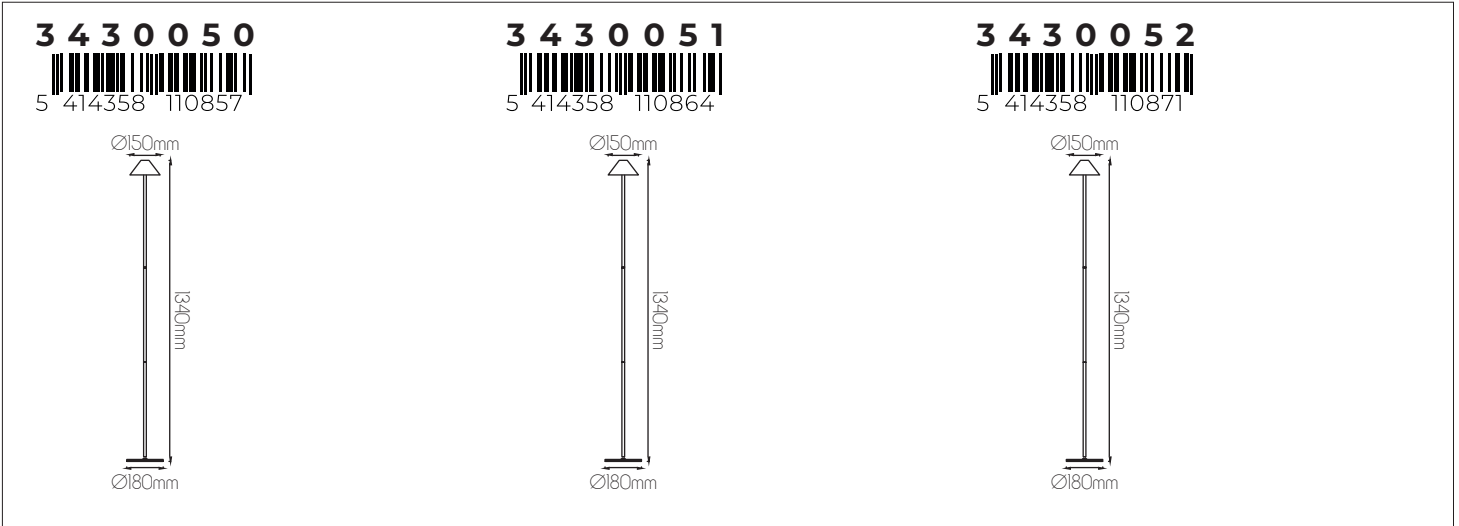

QUTE

fantasia.be
light designers

CE  LED included  BATTERY included 3000K warm white  IP54

DIMENSIONS

SPECIFICATIONS

3430050

size: w: Ø150mm h: 1340mm
bulb: LED 3 Watt 320 Lumen
material: plastic / steel
colour: matt black
voltage: 220-240V