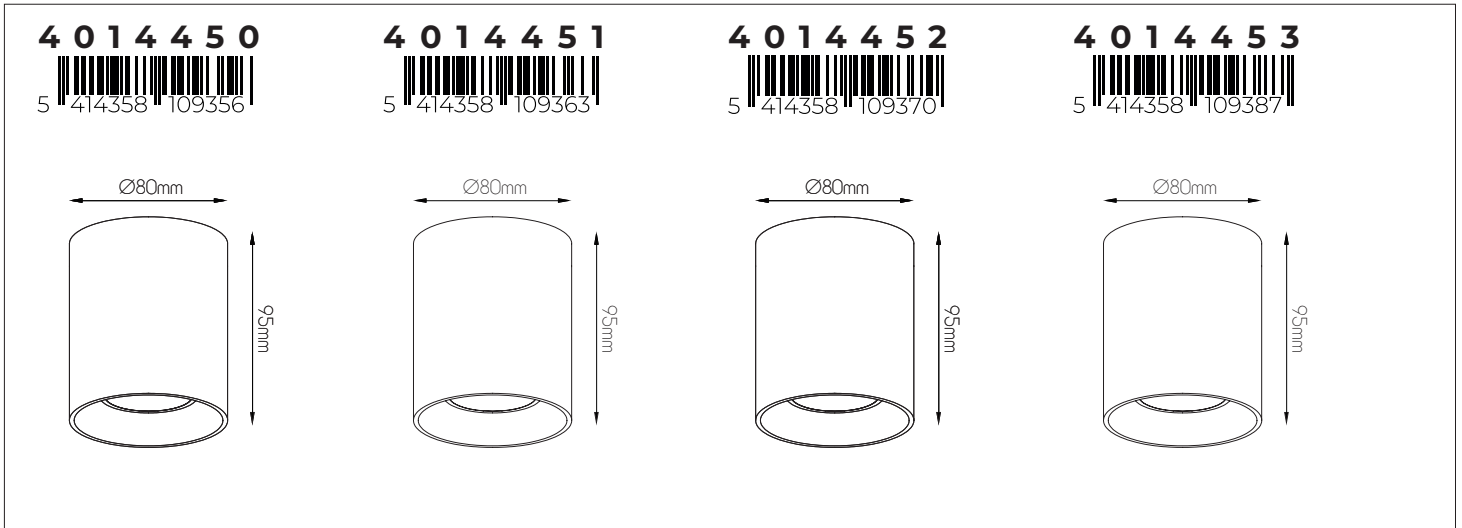

4014447

size: w: 165mm d: 82,5mm h: 95mm
bulb: 2x GU10 max 50W (excl)
material: aluminium
colour: matte black + gold
voltage: 220-240V

EXTRA INFORMATION

GU10 LED bulb recommended
More info page 371

DIMENSIONS