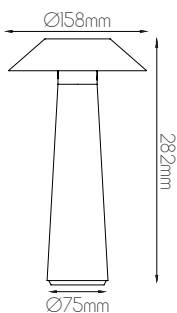

3 3 5 0 0 8 4

5 414358 110406

SPECIFICATIONS

3350083

size: w: Ø158mm h: 282mm
bulb: LED 4,5 Watt 170 Lumen
material: plastic / steel
colour: white
voltage: 220-240V