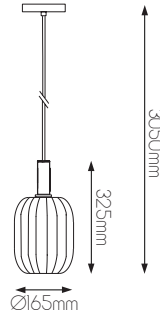

DIMENSIONS

3 4 3 2 1 3 7

5 414358 105457

3 4 3 2 1 3 9

5 414358 105471

SPECIFICATIONS

3432137

size: w: Ø255mm l: 3020mm
bulb: 1x E27 not included
material: aluminium / fabric cable
colour: black / gold ring (55mm)
voltage: 220-240V