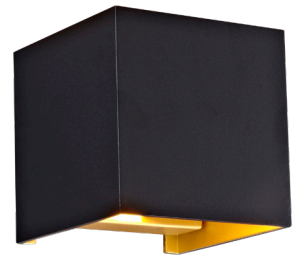

EXTRA INFORMATION

G9 LED bulb recommended
More info page 371