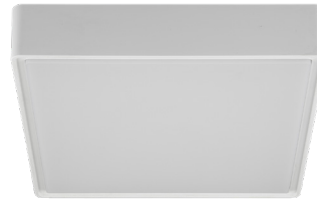

3390036

size: w: 296mm d: 296mm h: 78mm
bulb: LED 16 Watt 1800 Lumen
material: ABS
colour: white
voltage: 220-240V

3390037

size: w: 296mm d: 296mm h: 78mm
bulb: LED 16 Watt 1800 Lumen
material: ABS
colour: black
voltage: 220-240V