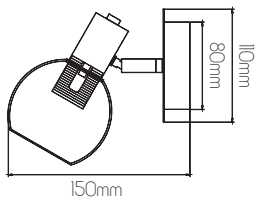

DIMENSIONS

3 4 0 3 6 4 1

5 414358 112431

3 4 0 3 6 4 2

5 414358 112448

SPECIFICATIONS

3403641

size: w: 110mm h: 150mm
bulb: 1x E14 max 60W (excl)
material: steel / glass
colour: matt black / gold / amber glass
voltage: 220-240V
on-off switch included