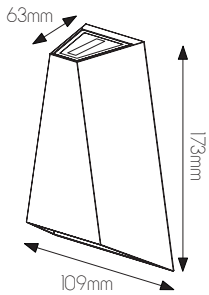

3 4 2 4 0 2 5

SPECIFICATIONS

3424025

size: w: 109mm d: 63mm h: 173mm

bulb: LED 4,8 Watt 250 Lumen

material: aluminium / glass

colour: matt black

voltage: 220-240V