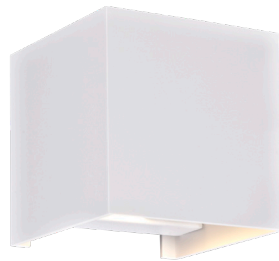

4014401

size: h: 97mm w: 97mm d: 97mm
bulb: G9 max 40W (excl)
material: aluminium
colour: matt black
voltage: 220-240V