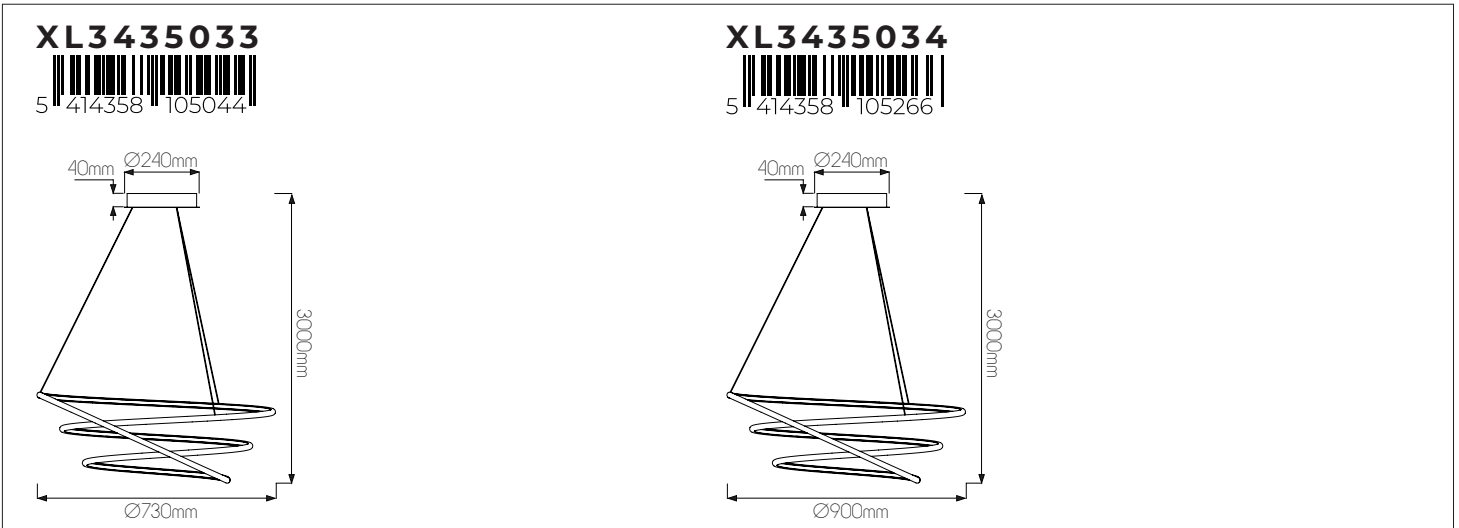

DIMENSIONS