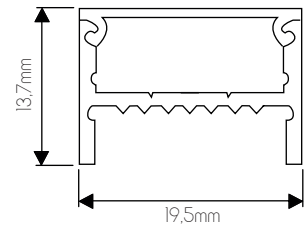

3428118

19,5x13,7x3000mm

STYXX

Aluminium profile
for ledstrips max 14mm wide

3428102

21x14x1000mm

3428107

21x14x2000mm