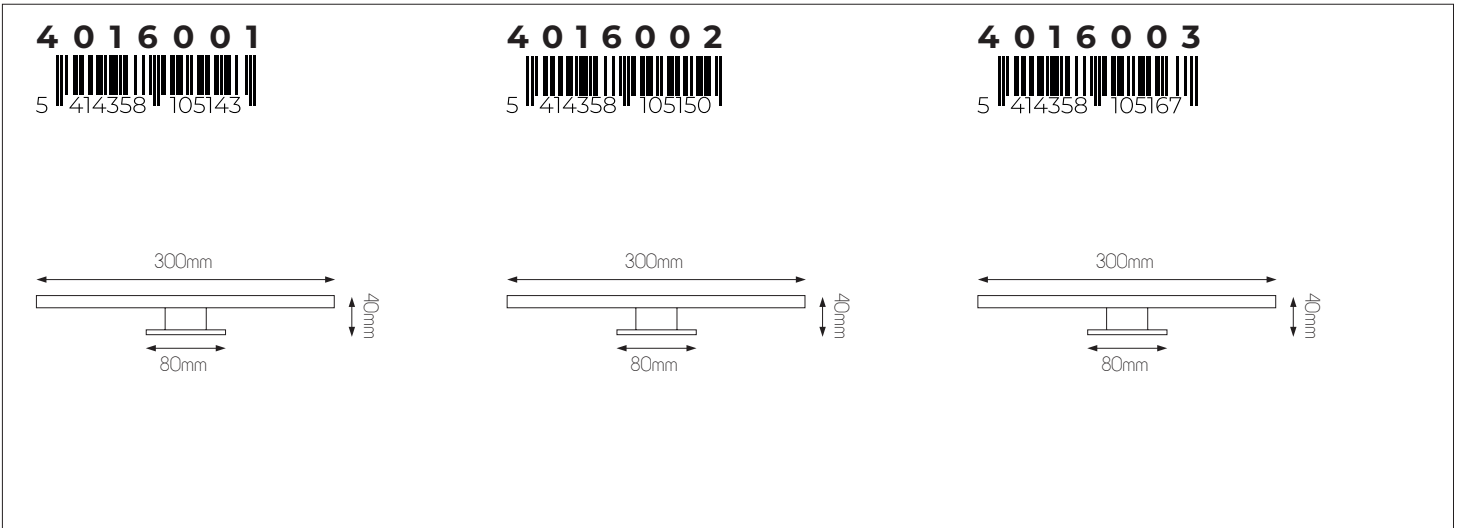

DIMENSIONS