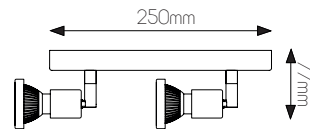

3 4 2 7 0 0 2

5 414358 092443