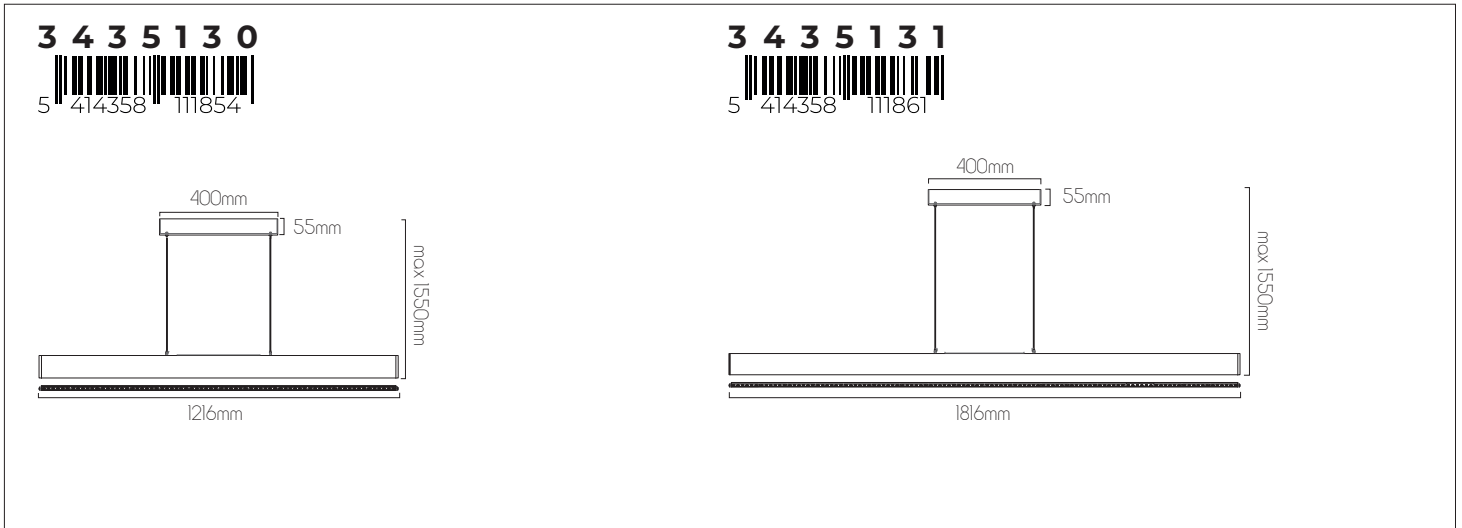

DIMENSIONS

SPECIFICATIONS

3435130

size: w: 1216mm l: 1550mm
bulb: LED 38 Watt 1730 Lumen
material: aluminium / acrylic
colour: matt black
voltage: 220-240V

3435131

size: w: 1816mm l: 1550mm
bulb: LED 40 Watt 2185 Lumen
material: aluminium / acrylic
colour: matt black
voltage: 220-240V