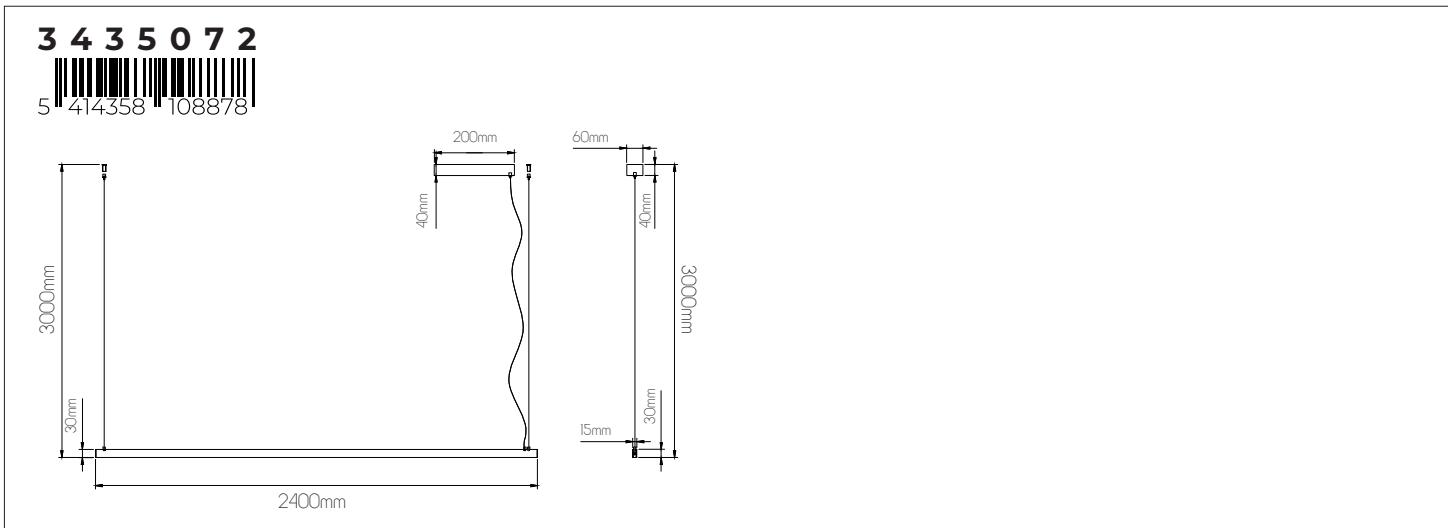

EXTRA INFORMATION

TRIAC dimmable via trailing edge and leading edge.
 The light shines up and down, lighting up the ceiling above and the area underneath.

DIMENSIONS

SPECIFICATIONS

3435072

size: w: 2400mm l: 3000mm (cable length)