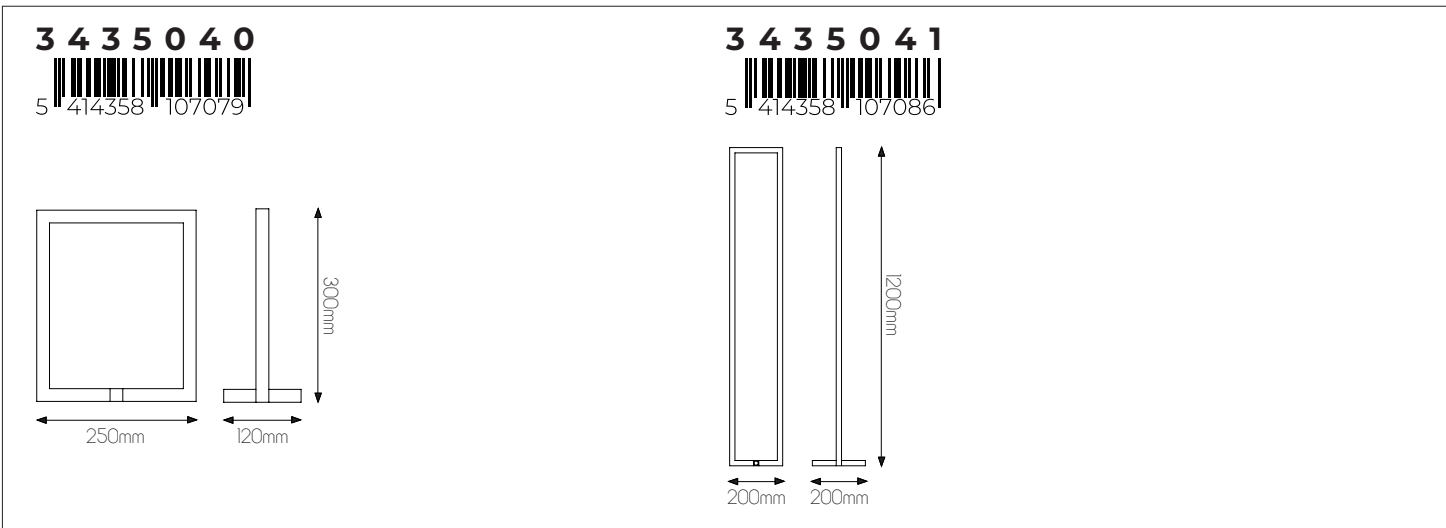

EXTRA INFORMATION

Lights up on both sides.
Power cord and dimmer included.

DIMENSIONS

SPECIFICATIONS

3435040

size: w: 250mm h: 300mm
bulb: LED 5 Watt 175 Lumen
material: aluminium / acrylic
colour: matt black
voltage: 220-240V