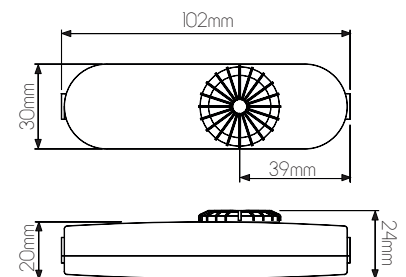

DIMMERS

fantasia.be
light designers

CE

SPECIFICATIONS

3419060

size: l: 102mm w: 30mm h: 24mm
voltage: 220-240V

5 414358 107383

Features:

- Built in on/off rotary knob dimming control
- Brightness dimming 1->100%
- Smooth and flicker free dimming
- Overheat protection function
- Single line control dimming, ideal for table lamps
- Suitable for dimming most LED bulbs

Parameters:

LED load: 3W -> 25W max
Incandescent load: 5W -> 100W max
Dimming method: Trailing edge dimming
Ambient operating temperature: 0-40°C

3419061

size: l: 105mm w: 50mm h: 33,5mm
voltage: 220-240V

5 414358 107390

Features:

- Built in on/off slide dimming control
- Brightness dimming 1->100%
- Smooth and flicker free dimming
- Overheat protection function
- Single line control dimming, ideal for floorlamps
- Suitable for dimming most LED bulbs

Parameters:

LED load: 3W -> 100W max
Incandescent load: 5W -> 250W max
Dimming method: Trailing edge dimming
Ambient operating temperature: 0-40°C