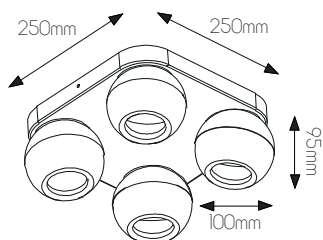

DIMENSIONS

3 4 3 3 0 2 4

5 414358 104450