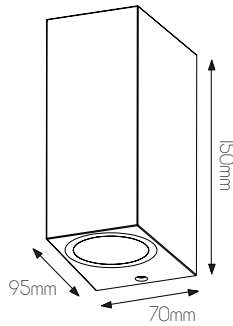

3 4 3 4 0 3 5

5 414358 104726

SPECIFICATIONS

3434030

size: w: 70mm d: 95mm h: 80mm
bulb: GU10 max 35W (excl)
material: aluminium / glass
colour: matt black
voltage: 220-240V