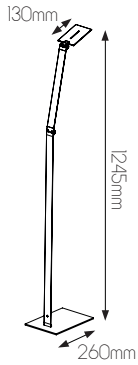

SPECIFICATIONS

3375017

size: w: 260mm h: 1245mm

bulb: LED 6,5 Watt 665 Lumen

material: steel

colour: matt black

voltage: 220-240V