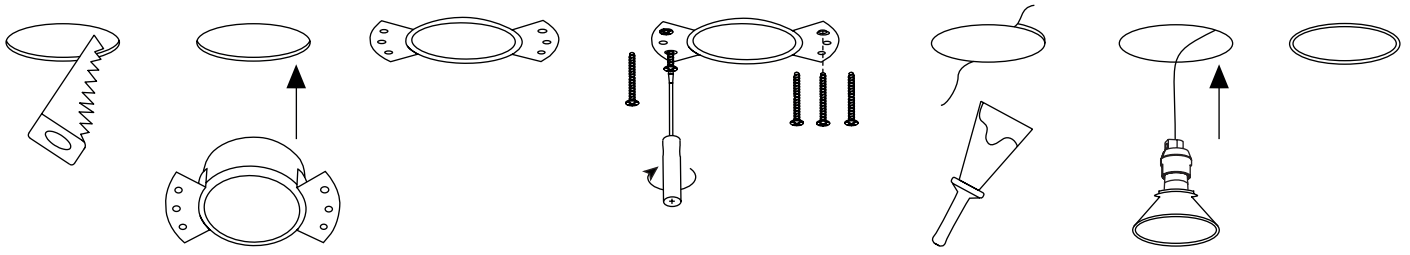

for professional use: LED module recommended, see page 371-372

CASSO trimless installation:

SATURN

fantasia.be
light designers

CE  **GU10**
not included

DIMENSIONS

4 0 1 4 2 7 0

5 414358 101824