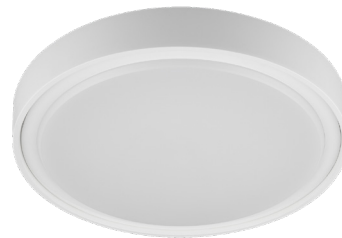

EXTRA INFORMATION

CE  LED included  3000K warm white IP65

DIMENSIONS

SPECIFICATIONS

3390050

size: w: Ø360mm h: 47mm
bulb: LED 24 Watt 3100 Lumen
material: ABS
colour: grey
voltage: 220-240V

3390051

size: w: Ø360mm h: 47mm
bulb: LED 24 Watt 3100 Lumen
material: ABS
colour: white
voltage: 220-240V