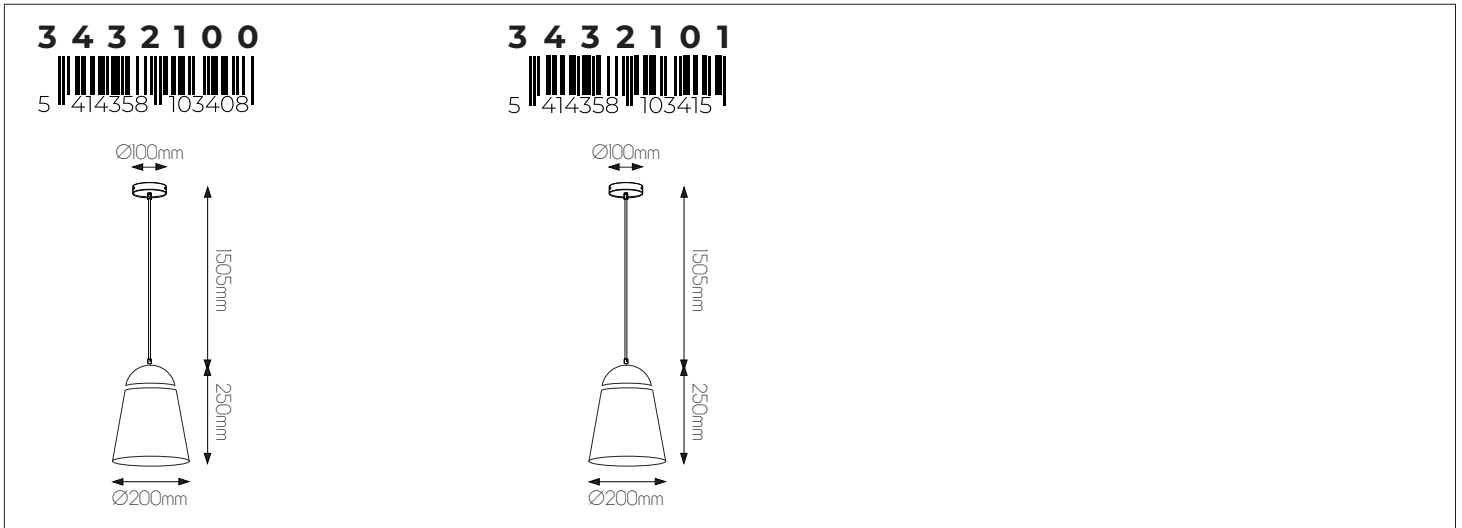

3432071

size: w: Ø240mm l: 1497mm
bulb: 1x E27 not included
material: aluminium
colour: matt black
voltage: 220-240V

EXTRA INFORMATION

E27 LED Filament bulb recommended
More info page 368 - 370

DIMENSIONS