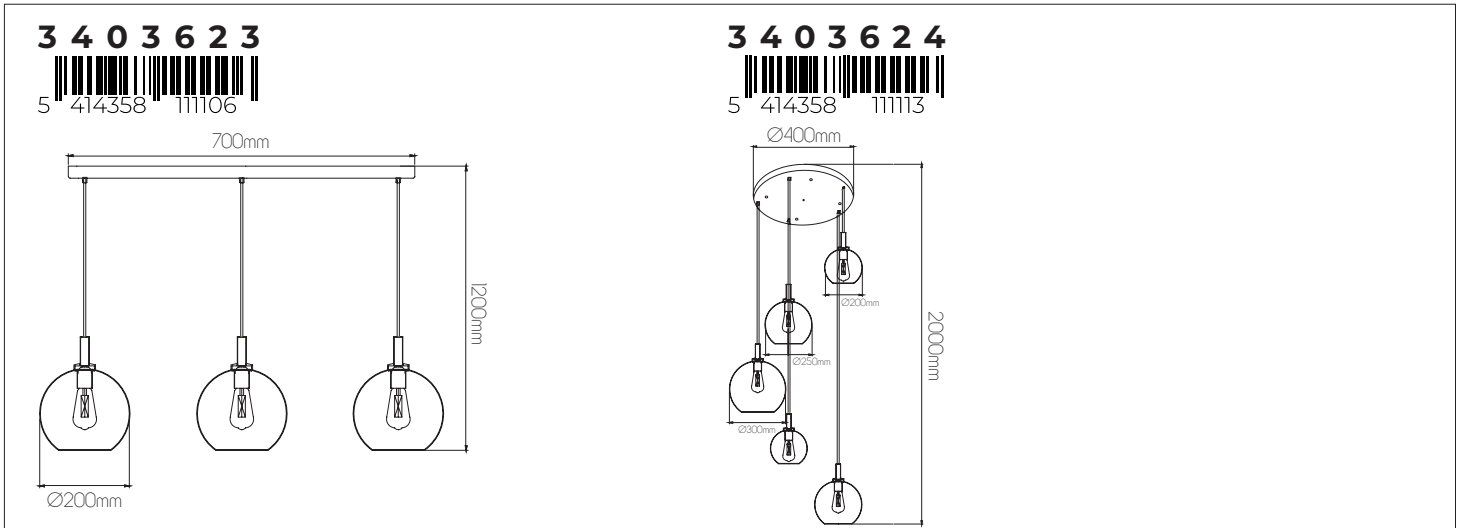

DIMENSIONS

SPECIFICATIONS

3403623

size: w: 700mm l: 1200mm
glass: Ø200mm
bulb: 3x E27 max 60W (excl)
material: steel / glass
colour: matt black / clear glass
voltage: 220-240V

3403624

size: w: Ø400mm l: max 2000mm
glass: 2x Ø200mm 2x Ø250mm 1x Ø300mm
bulb: 5x E27 max 60W (excl)
material: steel / glass
colour: matt black / clear glass
voltage: 220-240V