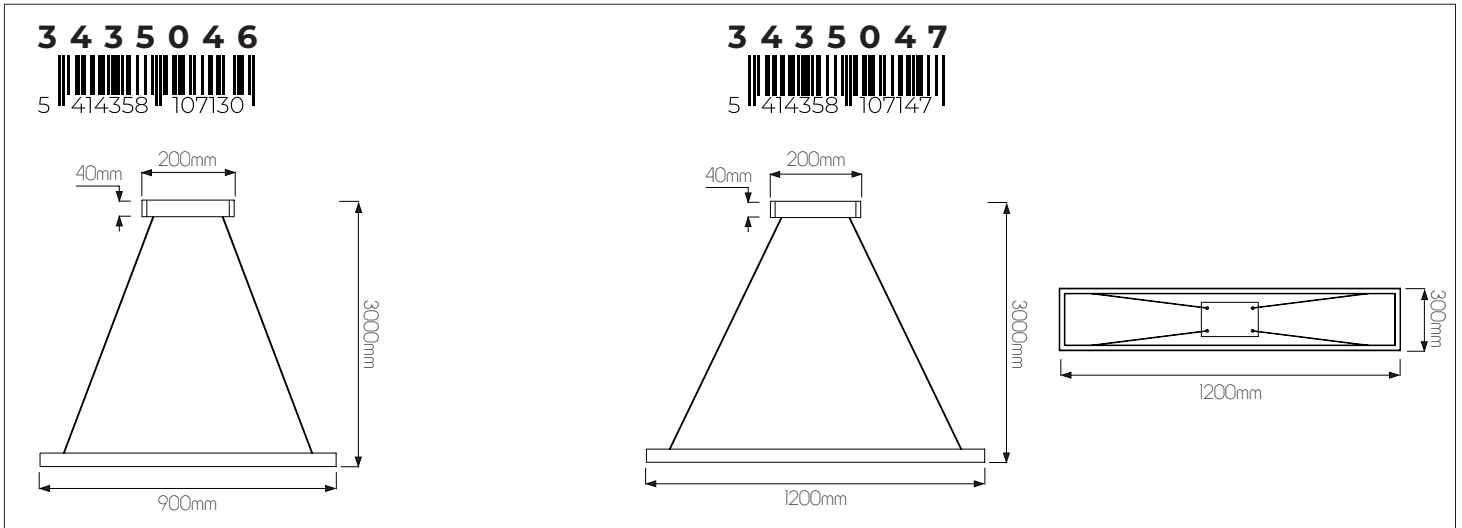

DIMENSIONS