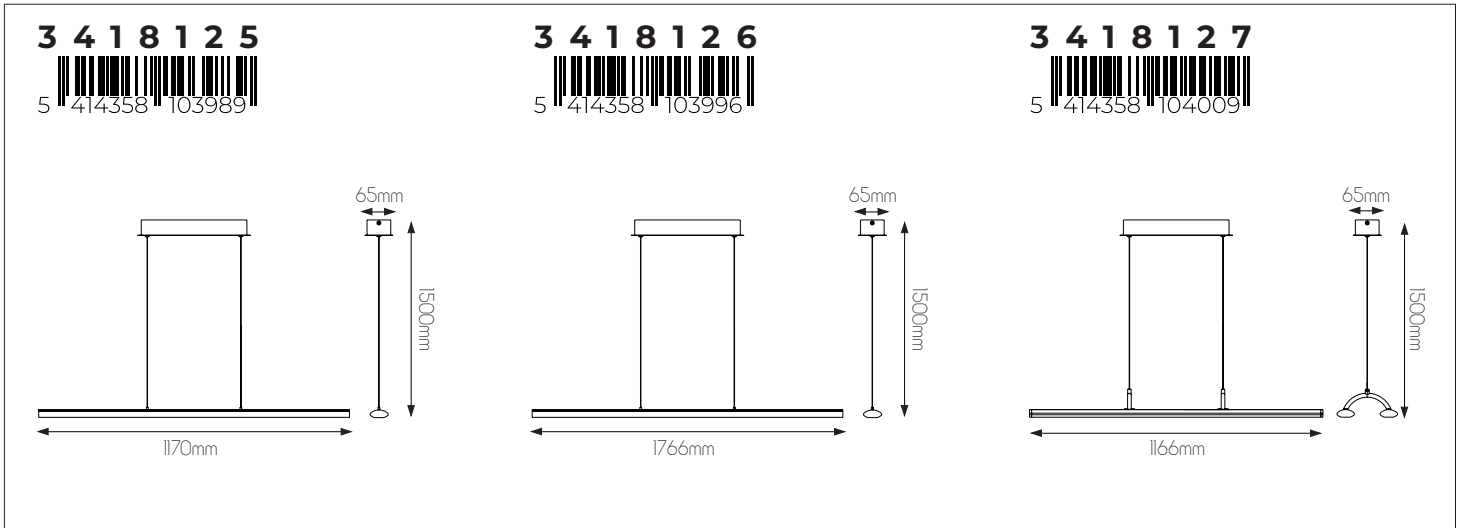

EXTRA INFORMATION

TRIAC dimmable via trailing edge and leading edge.

DIMENSIONS

SPECIFICATIONS

3418125

size: w: 1170mm h: 1500mm (cable length)
 bulb: LED 24 Watt 1970 Lumen
 material: aluminium / acrylic
 colour: matt black
 voltage: 220-240V