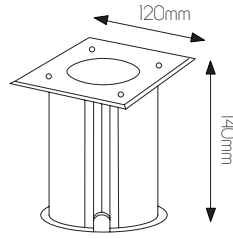

Ø98mm

3 3 7 6 0 5 1

5 414358 100551

Ø98mm

SPECIFICATIONS

3376050

size: w: Ø120mm h: 140mm

bulb: GU10 max 35W (excl)

material: aluminium / stainless steel / glass

colour: brushed steel

voltage: 220-240V