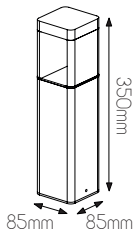

SPECIFICATIONS

3429050

size: w: 85mm h: 350mm
bulb: LED 9 Watt 770 Lumen
material: aluminium
colour: matt black
voltage: 220-240V

3429055

size: w: 85mm h: 650mm
bulb: LED 9 Watt 770 Lumen
material: aluminium
colour: matt black
voltage: 220-240V