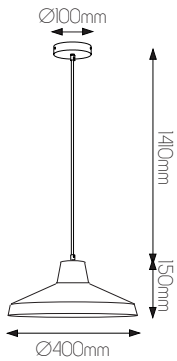

KANGA

fantasia.be
light designers

CE E27
not included

DIMENSIONS

3 4 3 2 0 9 3

5 414358 103385