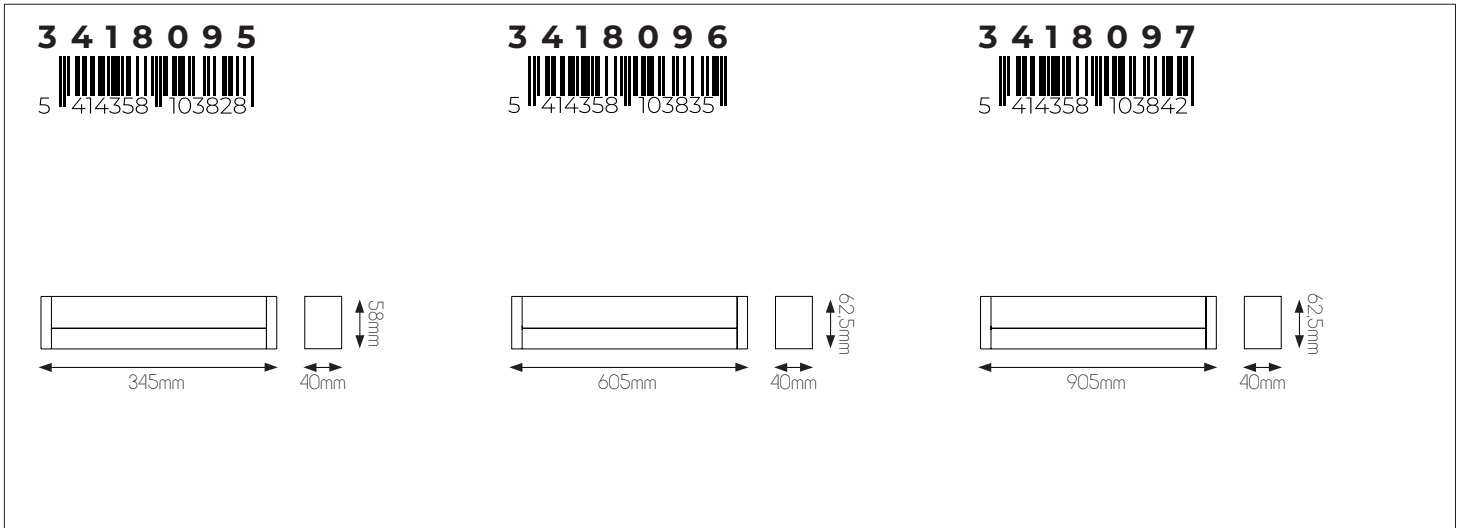

3418092

size: w: 905mm h: 62,5mm d: 40mm
bulb: LED 18 Watt 1300 Lumen
material: aluminium / plexi
colour: black
voltage: 220-240V

EXTRA INFORMATION

DIMENSIONS

SPECIFICATIONS

3418095

size: w: 345mm h: 58mm d: 40mm
bulb: LED 5 Watt 400 Lumen
material: aluminium / plexi
colour: white
voltage: 220-240V