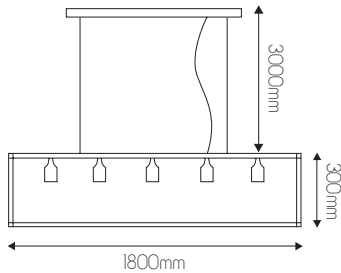

CE E27
not included

DIMENSIONS

2 7 1 7 0 5 3

5 414358 105341

SPECIFICATIONS

2717053

size: w: 1800mm h: 300mm l: max 3000mm

bulb: 5x E27 (excl)

material: steel

colour: matt black

voltage: 220-240V