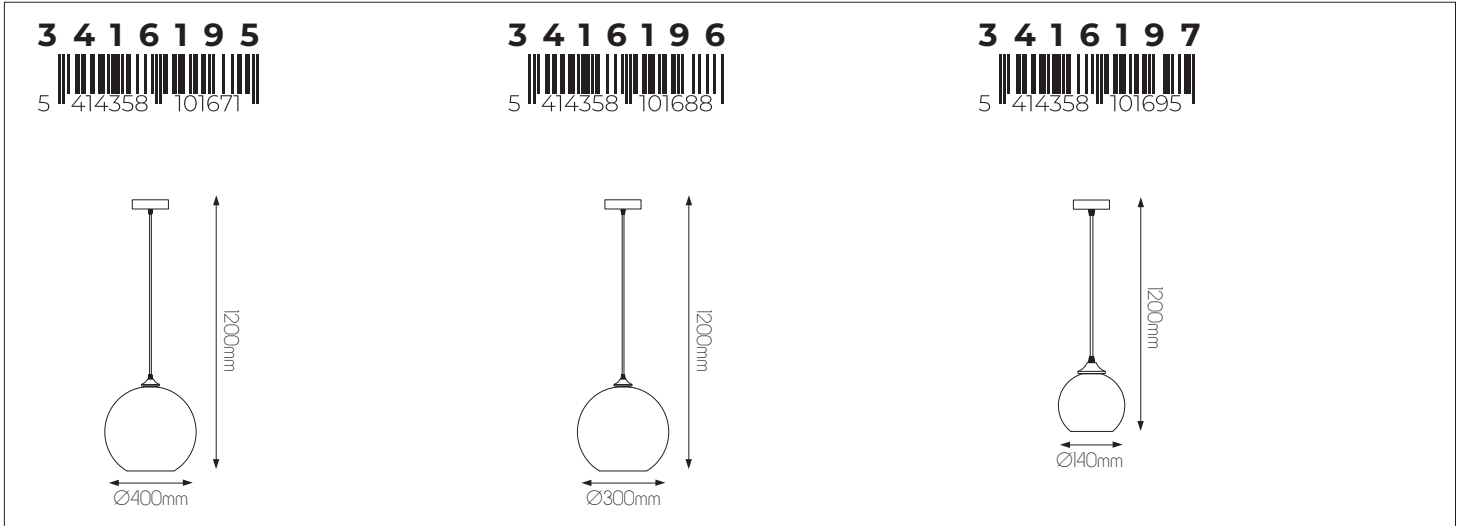

CE E27
not included

DIMENSIONS

SPECIFICATIONS

3416195

size: w: Ø400mm l: 1200mm
bulb: 1x E27 not included
material: steel / glass
colour: chrome / smoke grey
voltage: 220-240V

3416196

size: w: Ø300mm l: 1200mm
bulb: 1x E27 not included
material: steel / glass
colour: chrome / smoke grey
voltage: 220-240V

3416197

size: w: Ø140mm l: 1200mm
bulb: 1x E27 not included
material: steel / glass
colour: chrome / smoke grey
voltage: 220-240V