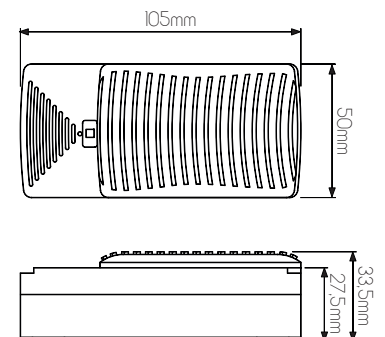

EXTRA INFORMATION

Dimmers for table and floorlamps with GU10 / G9 / E14 / E27 LED bulbs