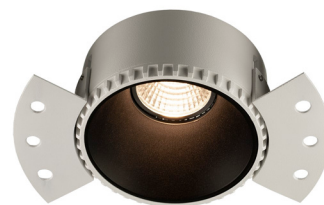

DIMENSIONS

SPECIFICATIONS

3426220

size: w: Ø84mm d: 45mm
bulb: GU10 max 50 Watt (excl)
material: aluminium / plexi
colour: white
voltage: 220-240V

3426221

size: w: Ø84mm d: 45mm
bulb: GU10 max 50 Watt (excl)
material: aluminium / plexi
colour: black
voltage: 220-240V

3426210

size: w: 75x80mm d: 55mm
bulb: GU10 max 50 Watt (excl)
material: aluminium / plexi
colour: white
voltage: 220-240V

3426211

size: w: 75x80mm d: 55mm
bulb: GU10 max 50 Watt (excl)
material: aluminium / plexi
colour: black
voltage: 220-240V

EXTRA INFORMATION

GU10 bulbs sold separately, see page 371

Recommended bulbs:

for home use: **8202652**, page 371

for professional use: LED module recommended, see page 371-372