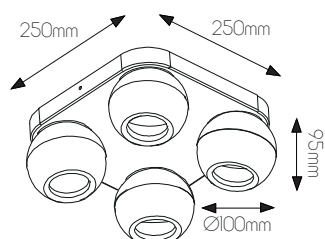

DIMENSIONS

3 4 3 3 0 4 4

5 414358 111977