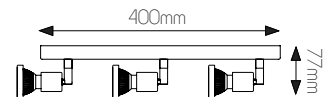

Decorative bronze ring included (**3427998**)

ROBUS

fantasia.be
light designers

DIMENSIONS

SPECIFICATIONS

3427011

size: w: 51mm l: 100mm h: 77mm
bulb: 1x GU10 LED
material: steel
colour: matt white / chrome
voltage: 220-240V