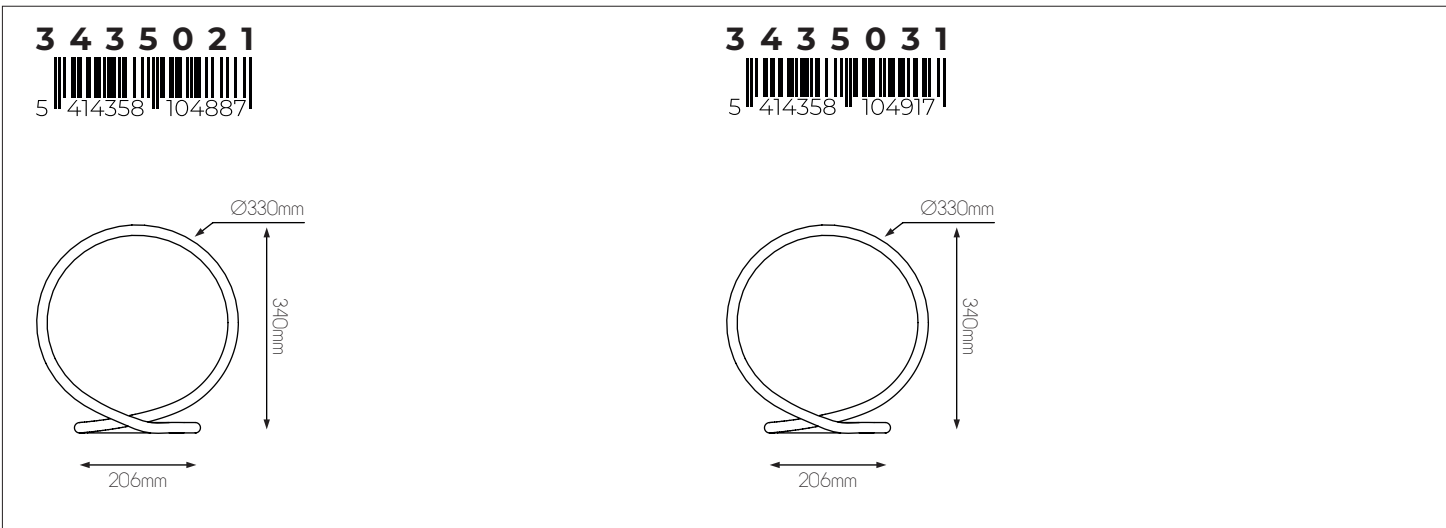

DIMENSIONS

SPECIFICATIONS

3435021

size: w: Ø330mm h: 340mm
bulb: LED 25 Watt 875 Lumen
material: aluminium / acrylic
colour: matt black
voltage: 220-240V