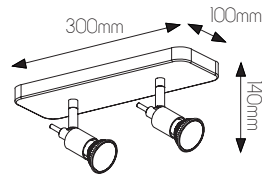

5 414358 098773

4 0 1 4 2 1 3

5 414358 098780

SPECIFICATIONS

4014210

size: w: 100mm h: 140mm
bulb: 1x GU10 LED
material: aluminium
colour: matt white
voltage: 220-240V

4014211

size: w: 100mm l: 300mm h: 140mm
bulb: 2x GU10 LED
material: aluminium
colour: matt white
voltage: 220-240V