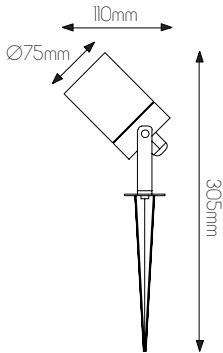

KOBI PIKI

fantasia.be
light designers

CE **GU10**
not included

DIMENSIONS

3 4 3 4 0 4 0

5 414358 104733