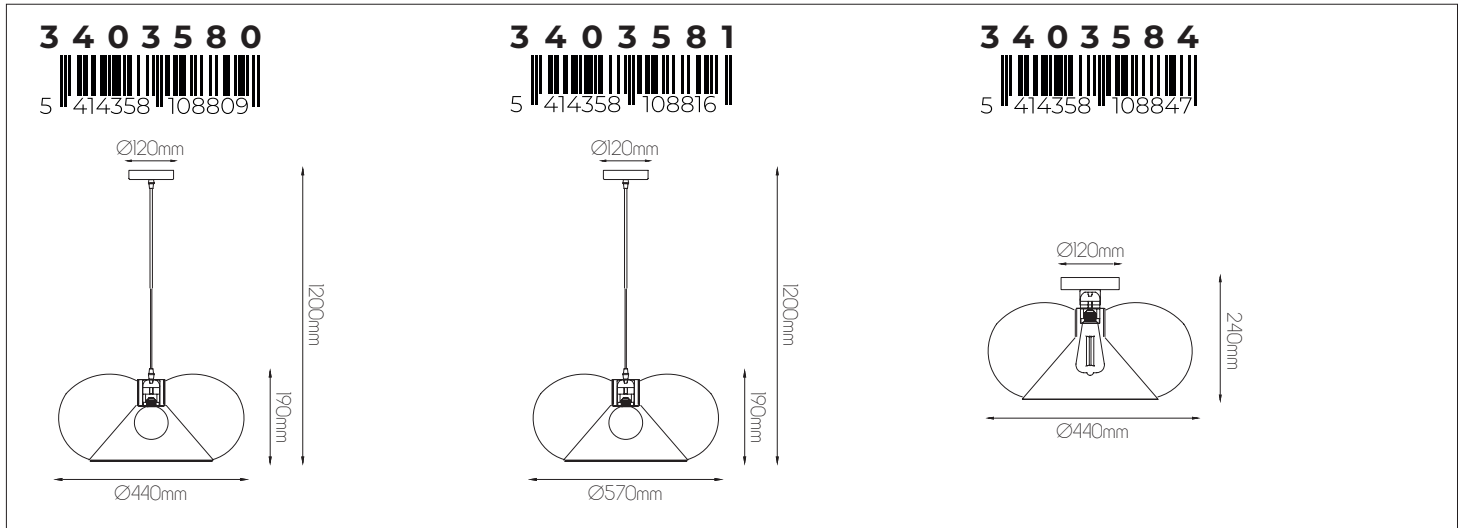

CE E27
not included

DIMENSIONS

SPECIFICATIONS

3403580

size: w: Ø440mm l: 1200mm
bulb: 1x E27 not included
material: steel
colour: matt black
voltage: 220-240V

3403581

size: w: Ø570mm l: 1200mm
bulb: 1x E27 not included
material: steel
colour: matt black
voltage: 220-240V

3403584

size: w: Ø440mm h: 240mm
bulb: 1x E27 not included
material: steel
colour: matt black
voltage: 220-240V