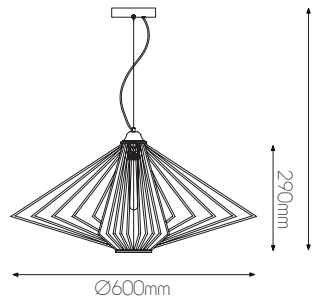

3 4 0 3 5 6 1

5 414358 106751