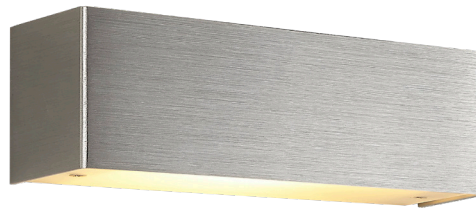

fantasia.be
light designers

DIMENSIONS

4 0 1 2 1 9 6

4 0 1 2 1 9 8

4 0 1 2 1 9 9

SPECIFICATIONS

4012196

size: w: 245mm h: 75mm d: 82mm
bulb: 1x R7S LED
material: aluminium / glass
colour: brushed aluminium
voltage: 220-240V