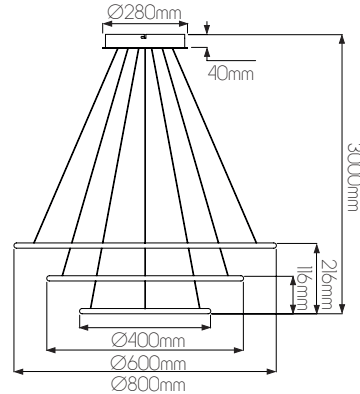

size: w: $\text{Ø}400+\text{Ø}600+\text{Ø}800\text{mm}$ h: 1200mm (cable length)
 bulb: LED 105 Watt 6825 Lumen
 material: aluminium / acrylic
 colour: matt white
 voltage: 220-240V

EXTRA INFORMATION

TRIAC dimmable via trailing edge and leading edge.

EXTRA INFORMATION

TRIAC dimmable via trailing edge and leading edge.

DIMENSIONS

XL3435013

XL3435016

SPECIFICATIONS

XL3435013

size: w: $\varnothing 1200\text{mm}$ h: 3000mm (cable length)
bulb: LED 88 Watt 5720 Lumen
material: aluminium / acrylic
colour: matt white
voltage: 220-240V