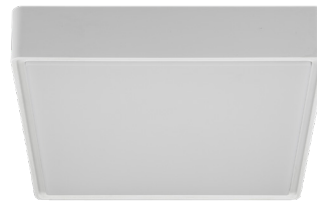

5 414358 107369

SPECIFICATIONS

3390030

size: w: 220mm d: 220mm h: 56mm
bulb: LED 11,5 Watt 1350 Lumen
material: ABS
colour: grey
voltage: 220-240V

3390031

size: w: 220mm d: 220mm h: 56mm
bulb: LED 11,5 Watt 1350 Lumen
material: ABS
colour: white
voltage: 220-240V