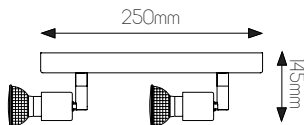

RUNE

fantasia.be
light designers

DIMENSIONS

SPECIFICATIONS

3402141

size: w: 45mm l: 100mm h: 145mm
bulb: 1x GU10 LED
material: steel
colour: bronze
voltage: 220-240V

3402142

size: w: 45mm l: 250mm h: 145mm
bulb: 2x GU10 LED
material: steel
colour: bronze
voltage: 220-240V