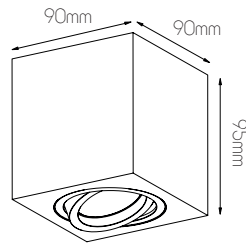

3 4 0 7 0 9 4

5 414358 091644