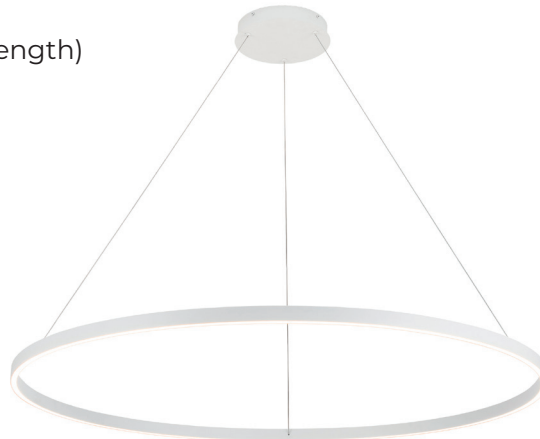

EXTRA INFORMATION

TRIAC dimmable via trailing edge and leading edge.
The light shines up and down, lighting up the ceiling above and the area underneath.

DIMENSIONS

SPECIFICATIONS

3435054

size: w: Ø1200mm h: 3000mm (cable length)
bulb: LED 105 Watt 2520 Lumen
material: aluminium / acrylic
colour: matt white
voltage: 220-240V