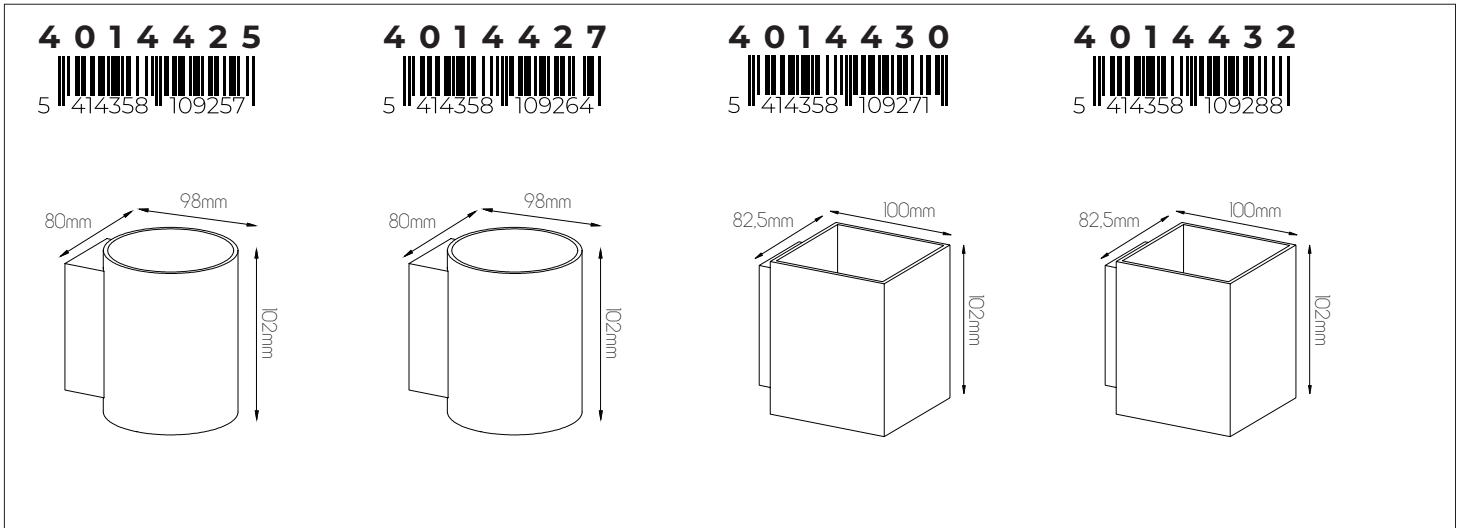

EXTRA INFORMATION

GU10 LED bulb recommended
More info page 371

NIDUM

fantasia.be
light designers

CE  G9
not included

DIMENSIONS

SPECIFICATIONS

4014425