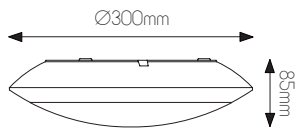

VELAN

fantasia.be
light designers

CE LED included DRIVER included 3000K warm white IP65

DIMENSIONS

3 3 9 0 0 7 0

5 414358 102890

3 3 9 0 0 7 1

5 414358 102906

SPECIFICATIONS

3390070

size: w: Ø300mm h: 85mm
bulb: LED 16,5 Watt 1600 Lumen
material: ABS
colour: grey
voltage: 220-240V

3390071

size: w: Ø300mm h: 85mm
bulb: LED 16,5 Watt 1600 Lumen
material: ABS
colour: black
voltage: 220-240V

EXTRA INFORMATION