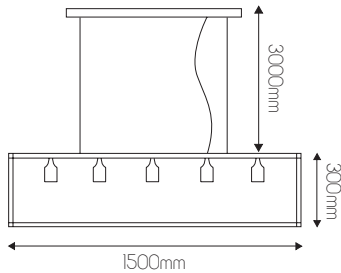

CE E27
not included

DIMENSIONS

2 7 1 7 0 5 2

5 414358 099978

SPECIFICATIONS

2717052

size: w: 1500mm h: 300mm l: max 3000mm

bulb: 5x E27 (excl)

material: steel

colour: matt black

voltage: 220-240V