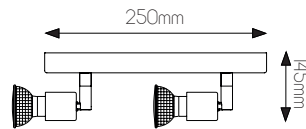

3 4 0 2 2 4 2

5 414358 106935