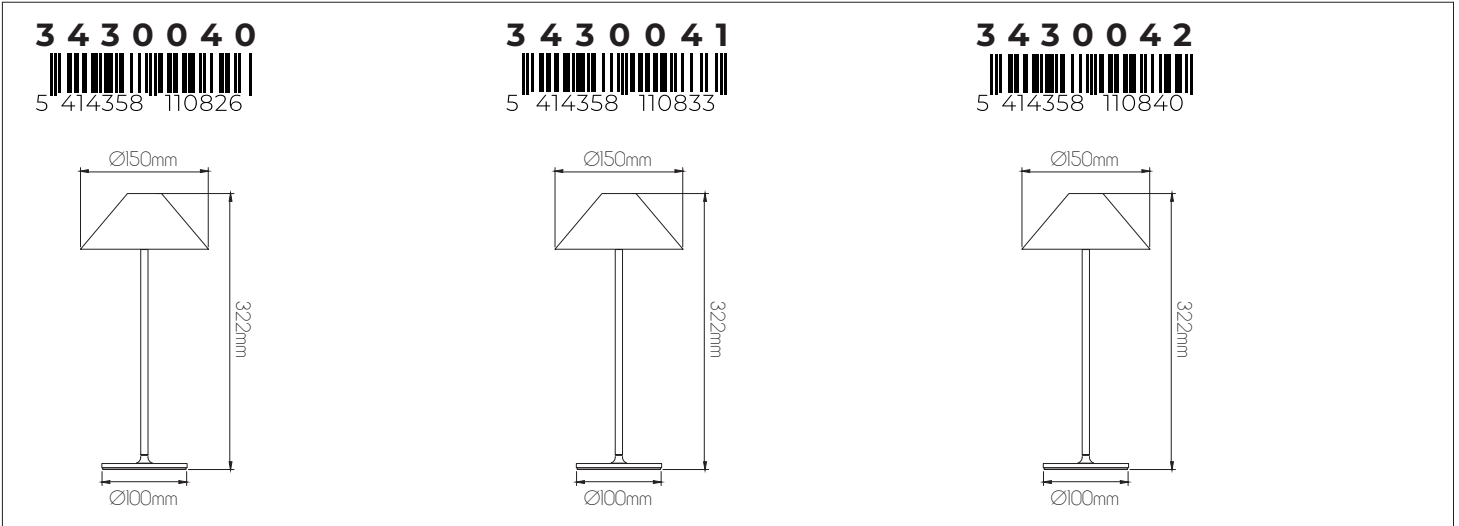

IP44: Can be used outdoors

QUTE

fantasia.be
light designers

CE LED included BATTERY included 3000K warm white IP54

DIMENSIONS

SPECIFICATIONS

3430040

size: w: Ø150mm h: 322mm
bulb: LED 3 Watt 320 Lumen
material: plastic / steel
colour: matt black
voltage: 220-240V