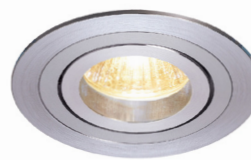

EXTRA INFORMATION

GU10 bulb included: **8202652**, page 371
for professional use: LED module recommended, see page 371-372

Spring blades and torsion springs included.