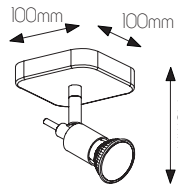

SONAR II

fantasia.be
light designers

DIMENSIONS

4 0 1 4 2 1 0

5 414358 098759

4 0 1 4 2 1 1

5 414358 098766

4 0 1 4 2 1 2

5 414358 098773

4 0 1 4 2 1 3

5 414358 098780

SPECIFICATIONS

4014210

size: w: 100mm h: 140mm
bulb: 1x GU10 LED
material: aluminium
colour: matt white
voltage: 220-240V

4014211

size: w: 100mm l: 300mm h: 140mm
bulb: 2x GU10 LED
material: aluminium
colour: matt white
voltage: 220-240V

4014212

size: w: 100mm l: 440mm h: 140mm
bulb: 3x GU10 LED
material: aluminium
colour: matt white
voltage: 220-240V

4014213

size: w: 240mm h: 145mm
bulb: 4x GU10 LED
material: aluminium
colour: matt white
voltage: 220-240V

EXTRA INFORMATION

Included bulb: **8202654** GU10 LED 4,3 Watt 350 Lumen 56° Dimmable
More info page 371