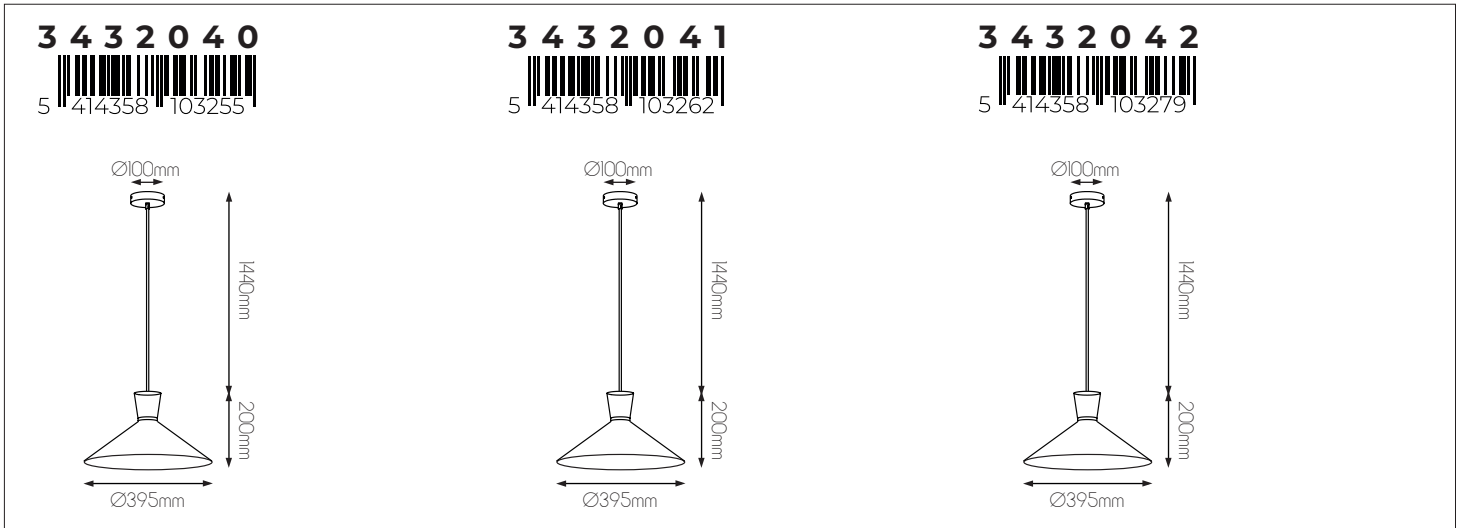

DIMENSIONS

SPECIFICATIONS

3432040

size: w: Ø395mm l: 1640mm
bulb: 1x E27 not included
material: aluminium
colour: matt white / white / silver ring
voltage: 220-240V

3432041

size: w: Ø395mm l: 1640mm
bulb: 1x E27 not included
material: aluminium
colour: matt black / white / copper ring
voltage: 220-240V