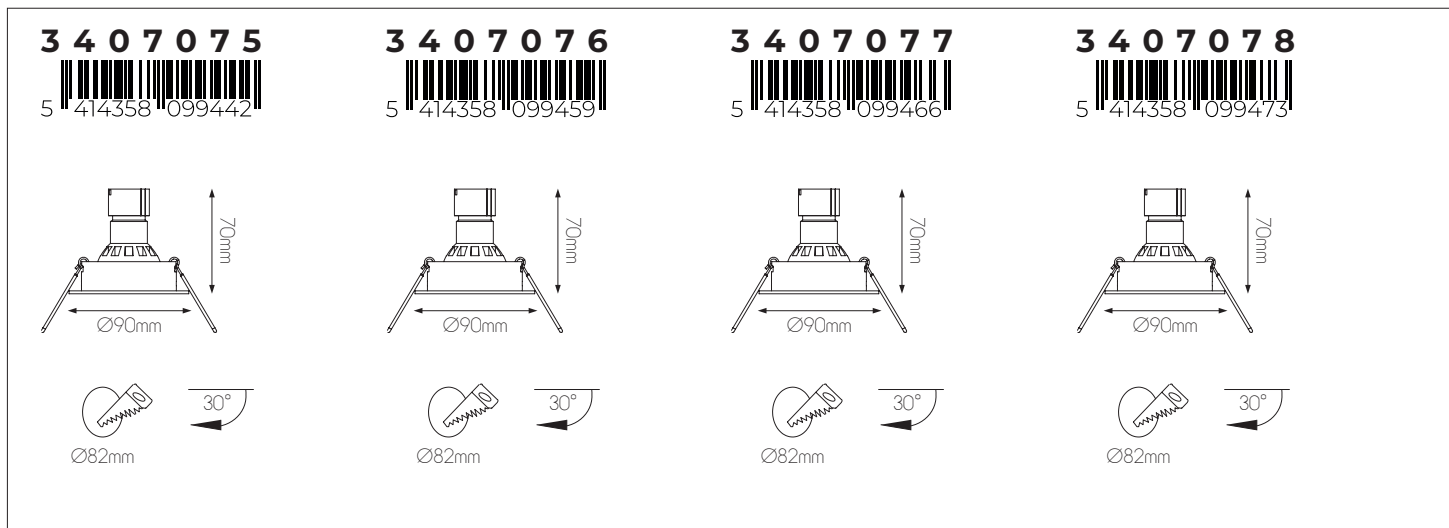

DIMENSIONS

SPECIFICATIONS

3407075

size: w: Ø90mm d: 70mm
bulb: 1x GU10 LED
material: aluminium
colour: white
voltage: 220-240V

3407076

size: w: Ø90mm d: 70mm
bulb: 1x GU10 LED
material: aluminium
colour: satin nickel
voltage: 220-240V

3407077

size: w: Ø90mm d: 70mm
bulb: 1x GU10 LED
material: aluminium
colour: bronze
voltage: 220-240V

3407078

size: w: Ø90mm d: 70mm
bulb: 1x GU10 LED
material: aluminium
colour: brushed aluminium
voltage: 220-240V

EXTRA INFORMATION

GU10 bulb included: **8202652**, page 371
for professional use: LED module recommended, see page 371-372

Spring blades and torsion springs included.