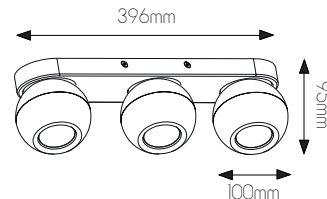

3 4 3 3 0 3 3

5 414358 104504