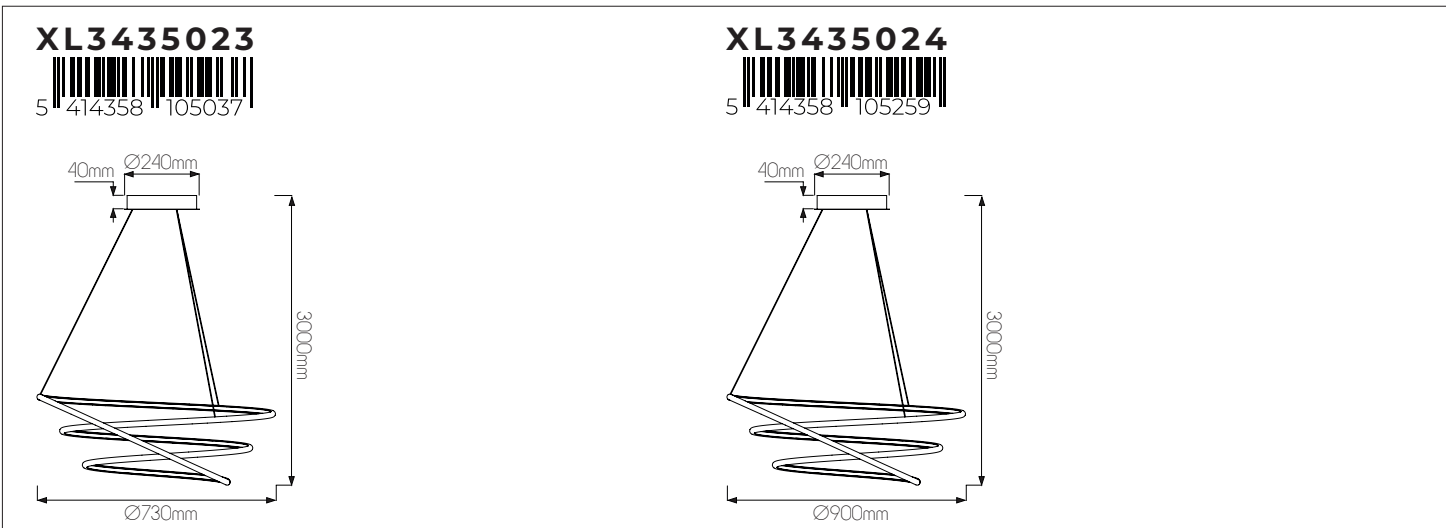

DIMENSIONS