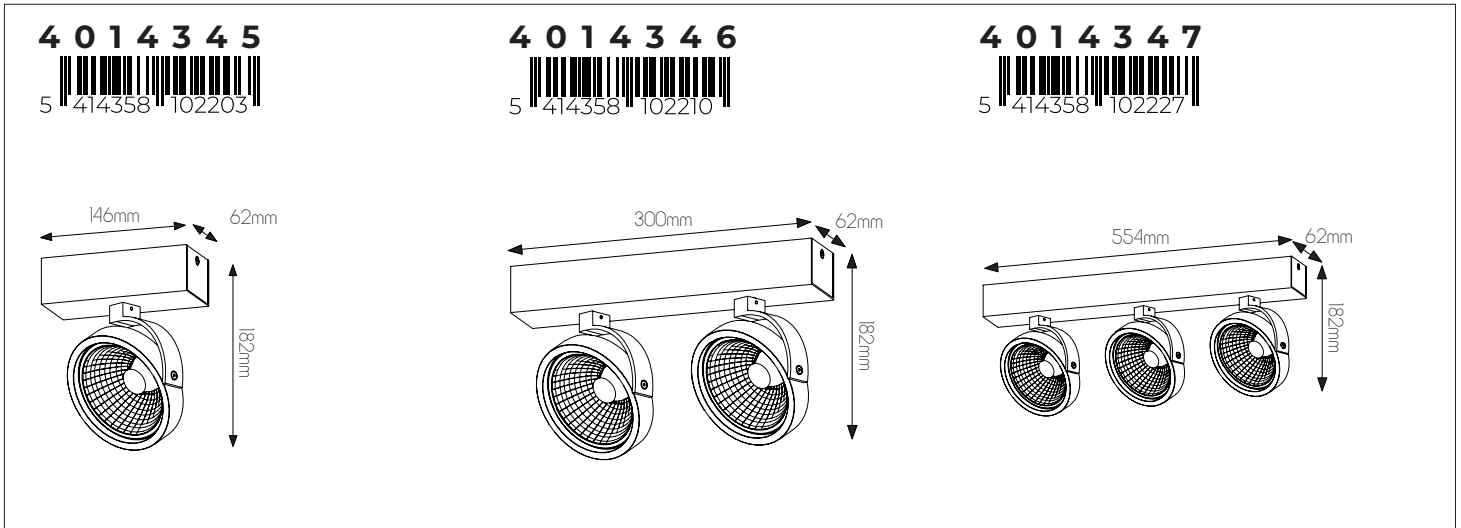

DIMENSIONS

SPECIFICATIONS

4014345

size: w: 62mm l: 146mm h: 182mm
bulb: 1x AR111 LED
material: aluminium
colour: matt black
voltage: 220-240V