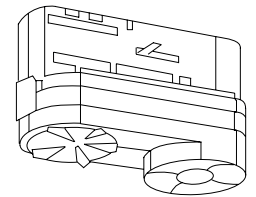

TR0023W

3F TRACK adapter, white (max weight 2,5kg)