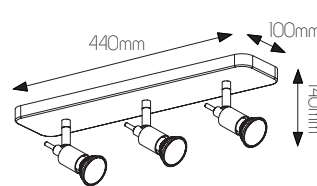

5 414358 098773

4 0 1 4 2 1 3

5 414358 098780

SPECIFICATIONS

4014210

size: w: 100mm h: 140mm
bulb: 1x GU10 LED
material: aluminium
colour: matt white
voltage: 220-240V

4014211

size: w: 100mm l: 300mm h: 140mm
bulb: 2x GU10 LED
material: aluminium
colour: matt white
voltage: 220-240V