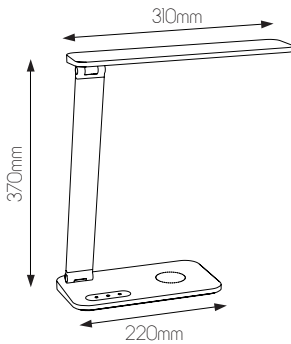

40° Tilt:

Tilt the lamp shade up to 40°

DIMENSIONS

3 3 5 0 0 9 3

SPECIFICATIONS

3350093

size: w: 310mm h: 370mm
bulb: LED 7 Watt 780 Lumen
material: aluminium / plastic
colour: matt black
voltage: 220-240V

EXTRA INFORMATION