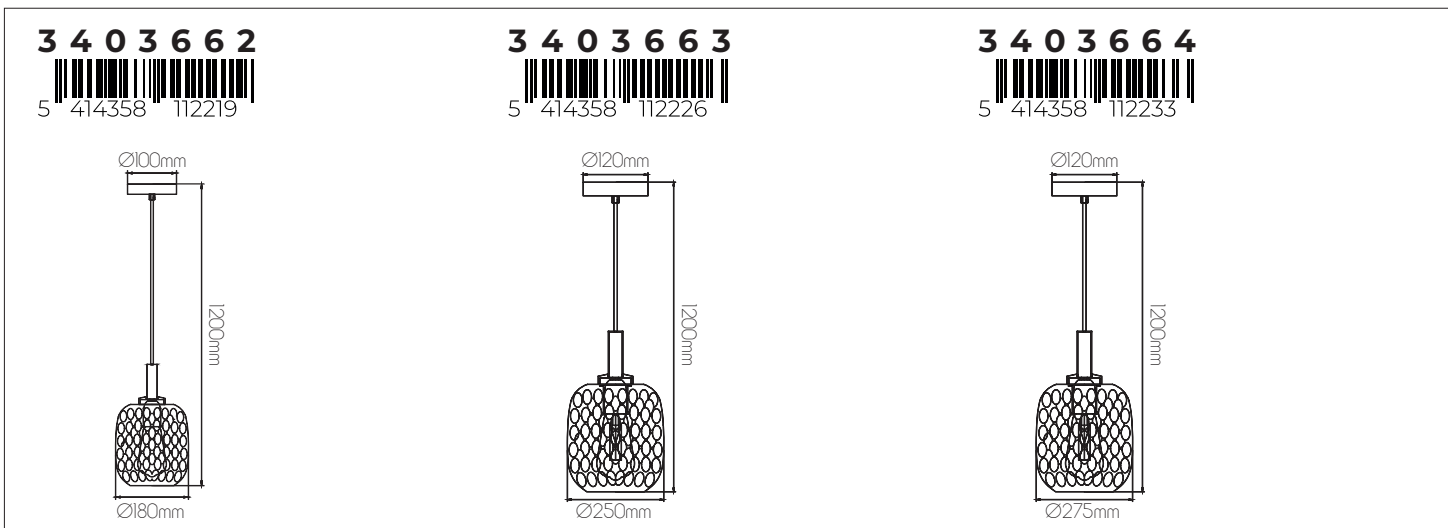

EXTRA INFORMATION

CE  E27
not included

DIMENSIONS

SPECIFICATIONS

3403662

size: w: $\varnothing 180\text{mm}$ l: 1200mm
bulb: 1x E27 not included
material: steel / glass
colour: matt black / gold / smoke grey
voltage: 220-240V