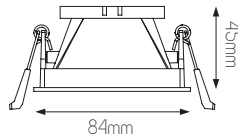

80x80mm

SPECIFICATIONS

3426200

size: w: 84mm d: 45mm
bulb: GU10 max 50 Watt (excl)
material: aluminium / plexi
colour: satin white
voltage: 220-240V