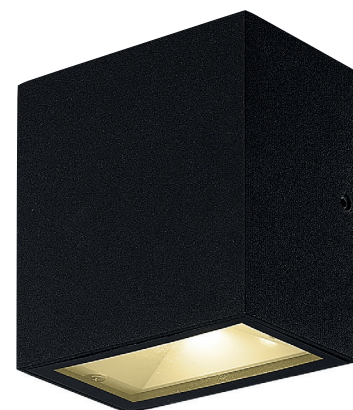

EXTRA INFORMATION