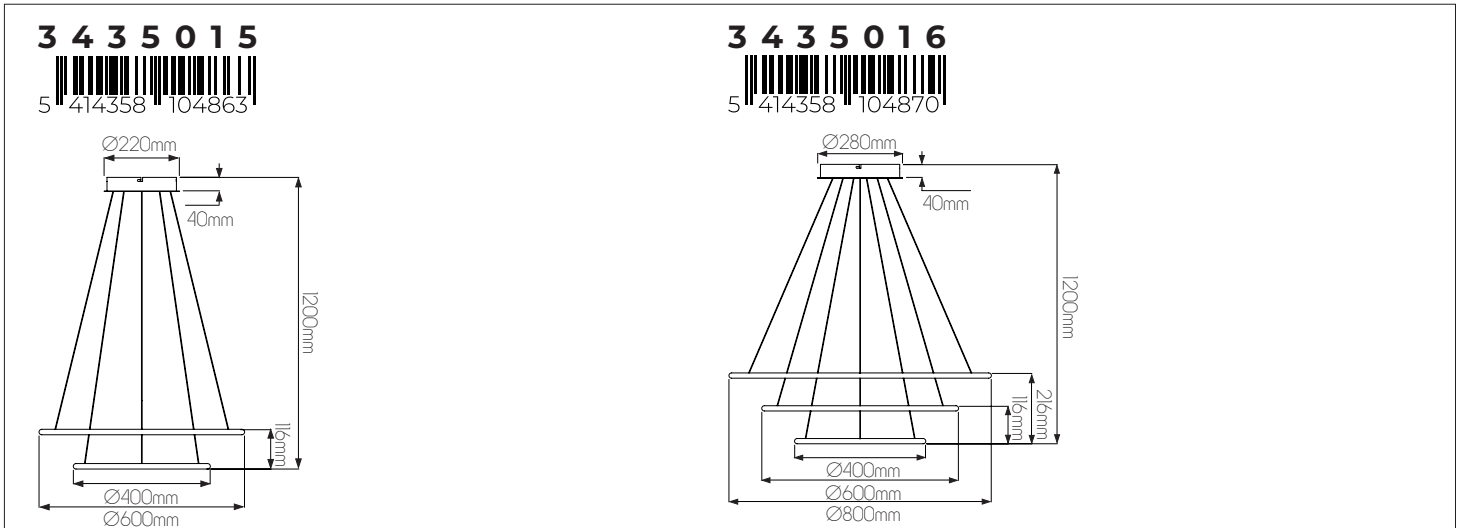

3435014

size: w: Ø300+Ø400mm h: 1200mm (cable length)
bulb: LED 105 Watt 3675 Lumen
material: aluminium / acrylic
colour: matt white
voltage: 220-240V

EXTRA INFORMATION

TRIAC dimmable via trailing edge and leading edge.

DIMENSIONS

SPECIFICATIONS

3435015

size: w: $\text{Ø}400+\text{Ø}600\text{mm}$ h: 1200mm (cable length)
 bulb: LED 88 Watt 5720 Lumen
 material: aluminium / acrylic
 colour: matt white
 voltage: 220-240V

3435016

size: w: $\text{Ø}400+\text{Ø}600+\text{Ø}800\text{mm}$ h: 1200mm (cable length)
 bulb: LED 105 Watt 6825 Lumen
 material: aluminium / acrylic
 colour: matt white
 voltage: 220-240V

EXTRA INFORMATION

TRIAC dimmable via trailing edge and leading edge.