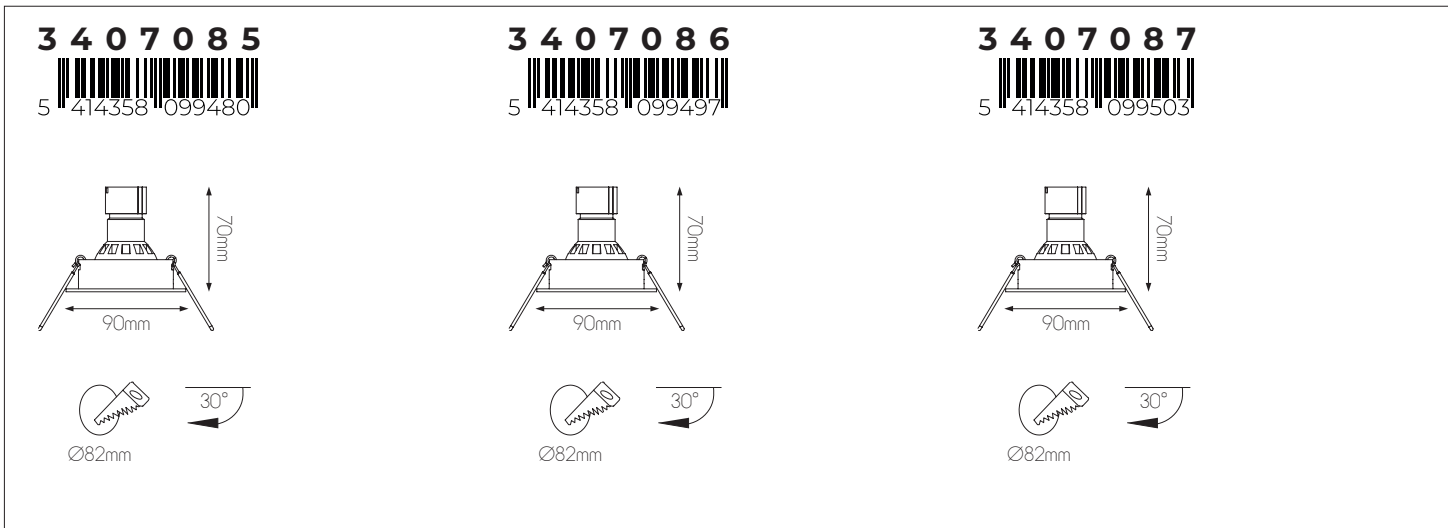

DIMENSIONS

SPECIFICATIONS

3407085

size: w: 90mm x 90mm d: 70mm
bulb: 1x GU10 LED
material: aluminium
colour: white
voltage: 220-240V

3407086

size: w: 90mm x 90mm d: 70mm
bulb: 1x GU10 LED
material: aluminium
colour: satin nickel
voltage: 220-240V

3407087

size: w: 90mm x 90mm d: 70mm
bulb: 1x GU10 LED
material: bronze
colour: bronze
voltage: 220-240V

EXTRA INFORMATION

GU10 bulb included: **8202652**, page 371
for professional use: LED module recommended, see page 371-372

Spring blades and torsion springs included.