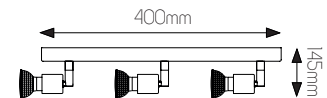

RUNE

fantasia.be
light designers

DIMENSIONS

3 4 0 2 2 3 1

5 414358 070632

3 4 0 2 2 3 2

5 414358 070649

3 4 0 2 2 3 3

5 414358 070656

SPECIFICATIONS

3402231

size: w: 45mm l: 100mm h: 145mm
bulb: 1x GU10 LED
material: steel
colour: matt white
voltage: 220-240V

3402232

size: w: 45mm l: 250mm h: 145mm
bulb: 2x GU10 LED
material: steel
colour: matt white
voltage: 220-240V

3402233

size: w: 45mm l: 400mm h: 145mm
bulb: 3x GU10 LED
material: steel
colour: matt white
voltage: 220-240V

EXTRA INFORMATION

Included bulb: **8202654** GU10 LED 4,3 Watt 350 Lumen 56° Dimmable
More info page 371