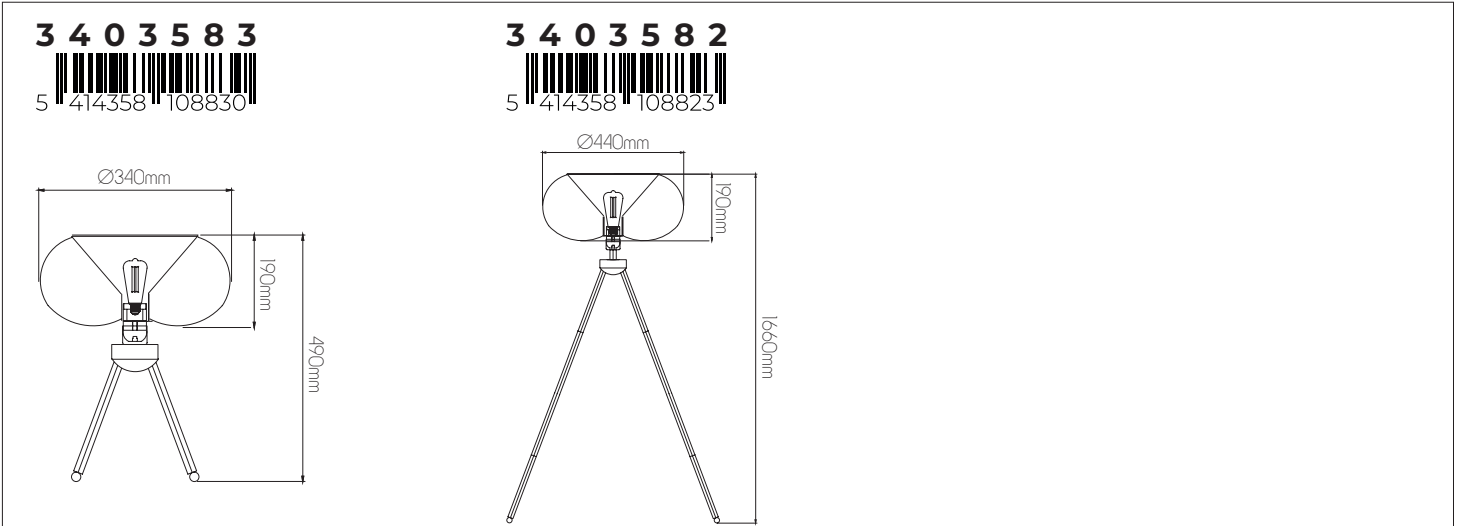

EXTRA INFORMATION

E27 LED Filament bulb recommended
 More info page 368 - 370

JULIA

fantasia.be
light designers

CE  E27
not included

DIMENSIONS

SPECIFICATIONS

3403583