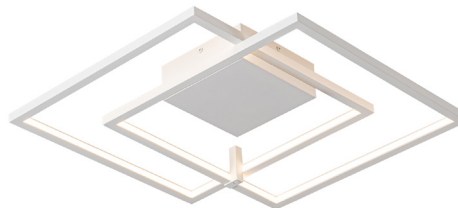

3435092

size: w: 502,5mm l: 502,5mm h: 60mm
bulb: LED 42 Watt 1385 Lumen
material: aluminium / acrylic
colour: matt white
voltage: 220-240V

3435093

size: w: 644mm l: 644mm h: 60mm
bulb: LED 56 Watt 1816 Lumen
material: aluminium / acrylic
colour: matt white
voltage: 220-240V