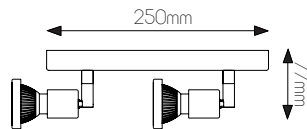

Decorative bronze ring included (**3427998**)

ROBUS

fantasia.be
light designers

DIMENSIONS

SPECIFICATIONS

3427011

size: w: 51mm l: 100mm h: 77mm
bulb: 1x GU10 LED
material: steel
colour: matt white / chrome
voltage: 220-240V