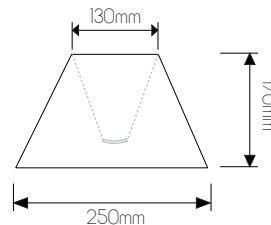

2716103

size: w: 130-250mm h: 170mm
material: fabric / steel frame
colour: taupe