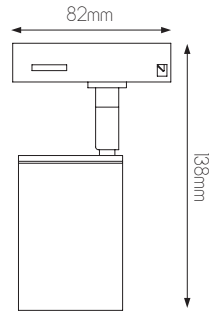

TR0131W

5 414358 108304

SPECIFICATIONS

TR0131B

size: w: 82mm h: 138mm
bulb: 1x GU10 (excl)
material: aluminium
colour: matt black
voltage: 220-240V