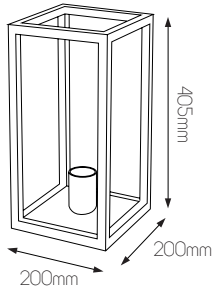

CE E27
not included

DIMENSIONS

2 7 1 7 0 4 3

5 414358 101923