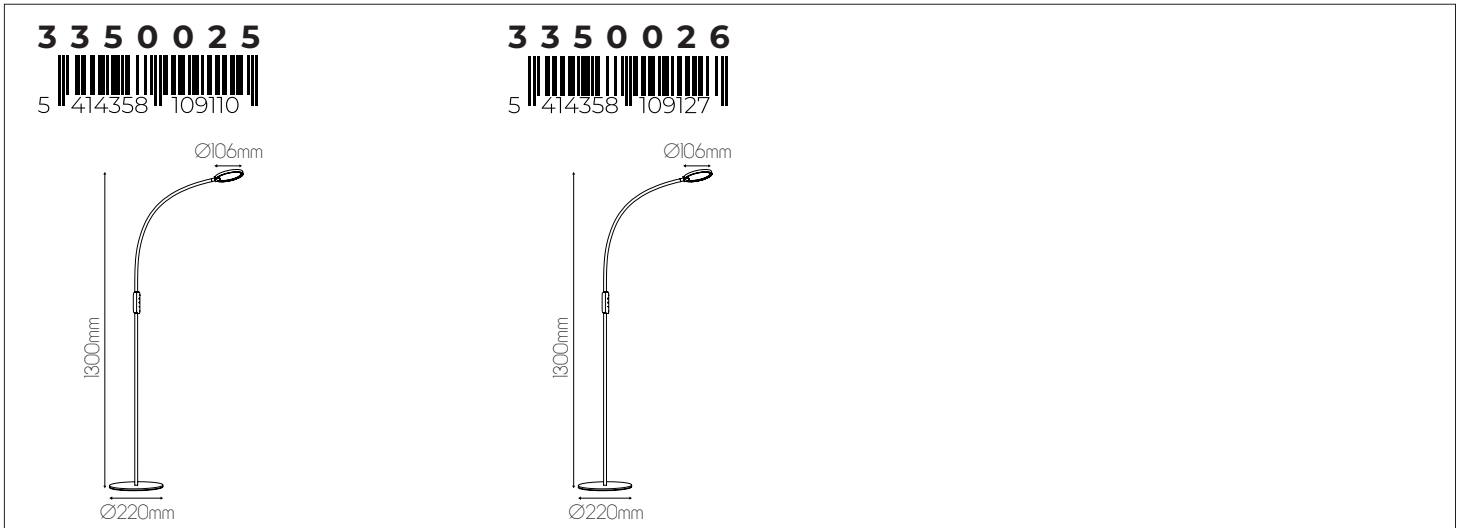

EXTRA INFORMATION

3-Step dimmer built in:

Press touch button to dim the light in 3 steps.

Qi Wireless charger:

Recharge mobile phones that support Qi wireless charging.

NONI

fantasia.be
light designers

DIMENSIONS