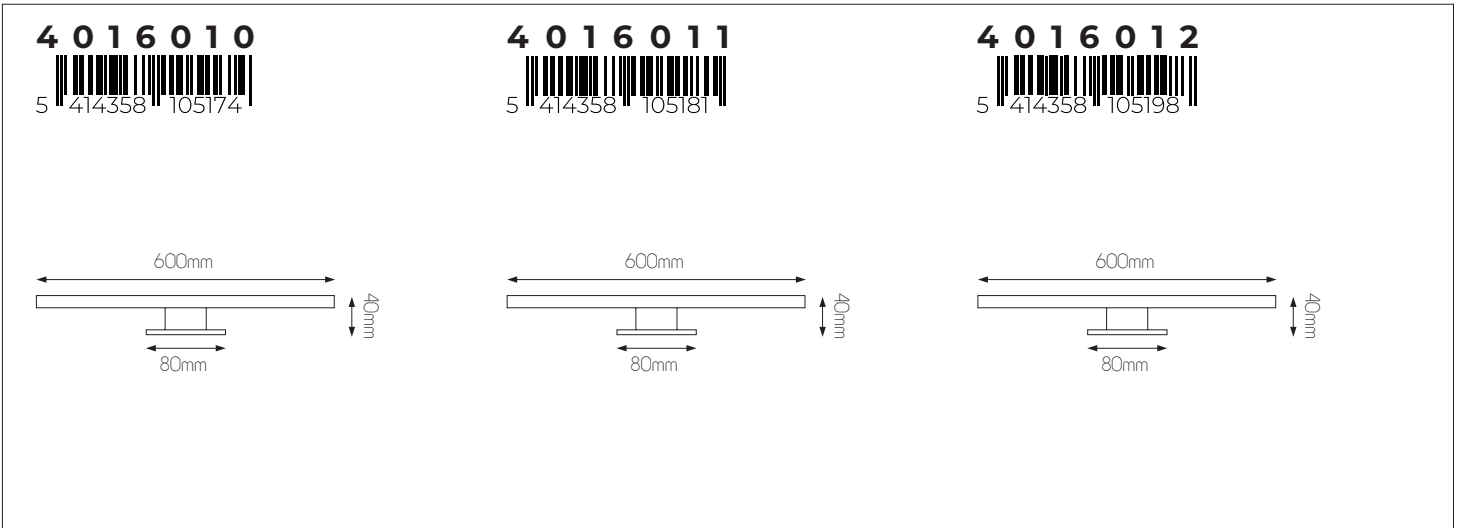

EXTRA INFORMATION

Can be mounted on a mirror cabinet or directly on the mirror.

DIMENSIONS

SPECIFICATIONS

4016010

size: w: 600mm h: 40mm
 bulb: LED 8 Watt 730 Lumen
 material: ABS
 colour: chrome
 voltage: 220-240V