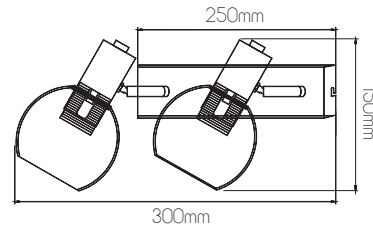

DIMENSIONS

3 4 0 3 6 4 1

5 414358 112431

3 4 0 3 6 4 2

5 414358 112448

SPECIFICATIONS

3403641

size: w: 110mm h: 150mm
bulb: 1x E14 max 60W (excl)
material: steel / glass
colour: matt black / gold / amber glass
voltage: 220-240V
on-off switch included