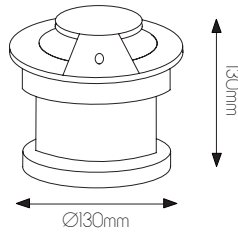

5 414358 100537

Ø120mm

SPECIFICATIONS

3376040

size: w: Ø130mm h: 130mm
bulb: LED 5 Watt 400 Lumen
material: aluminium
colour: graphite
voltage: 220-240V

3376041

size: w: Ø130mm h: 130mm
bulb: LED 4 Watt 400 Lumen
material: aluminium
colour: graphite
voltage: 220-240V