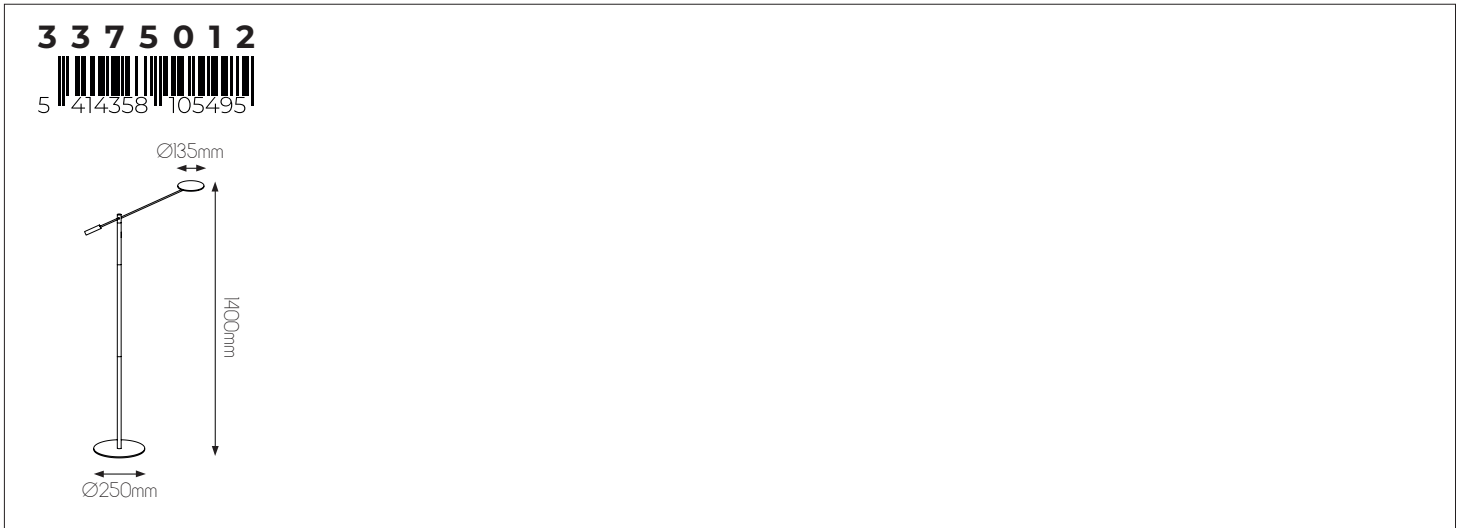

DIMENSIONS

SPECIFICATIONS

3375012

size: w: Ø250mm h: 1400mm
bulb: LED 7,5 Watt 940 Lumen
material: steel
colour: matt black
voltage: 220-240V