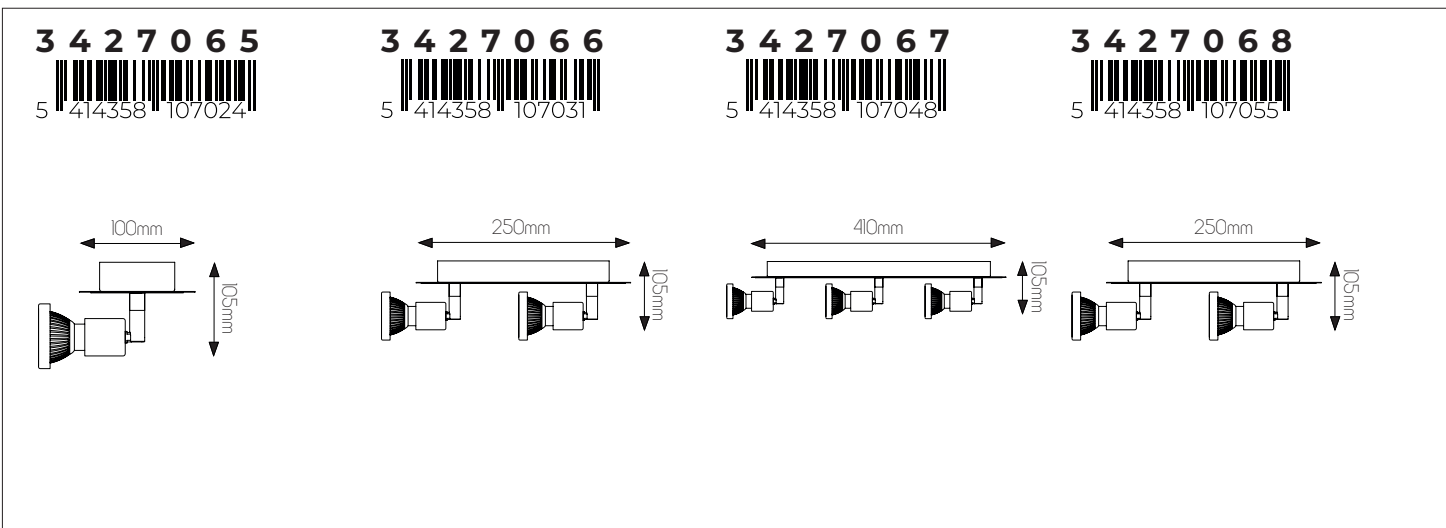

5 414358 092450

SPECIFICATIONS

3427001

size: w: 51mm l: 100mm h: 77mm
bulb: 1x GU10 LED
material: steel
colour: matt black / chrome
voltage: 220-240V

3427002

size: w: 51mm l: 250mm h: 77mm
bulb: 2x GU10 LED
material: steel
colour: matt black / chrome
voltage: 220-240V

3427055

size: w: 250mm h: 105mm
bulb: 4x GU10 LED
material: steel
colour: brushed steel / chrome
voltage: 220-240V

EXTRA INFORMATION

Included bulb: **8202652** GU10 LED 5 Watt 365 Lumen 50° Dimmable
More info page 371

Decorative chrome ring included (**3427999**)

DIMENSIONS

SPECIFICATIONS

3427065

size: w: 100mm h: 105mm
 bulb: 1x GU10 LED
 material: steel
 colour: matt black / bronze
 voltage: 220-240V

3427066

size: w: 90mm l: 250mm h: 105mm
 bulb: 2x GU10 LED
 material: steel
 colour: matt black / bronze
 voltage: 220-240V