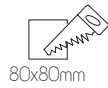

80x80mm

SPECIFICATIONS

3426200

size: w: 84mm d: 45mm
bulb: GU10 max 50 Watt (excl)
material: aluminium / plexi
colour: satin white
voltage: 220-240V