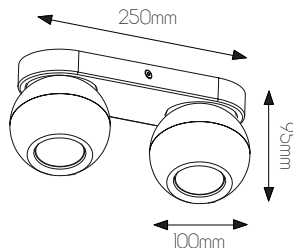

3 4 3 3 0 3 2

5 414358 104498