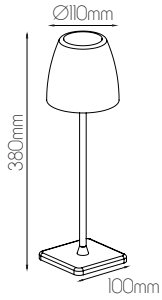

CE LED included BATTERY included 3000K warm white IP54

DIMENSIONS

3 4 2 9 0 7 3

5 414358 108229