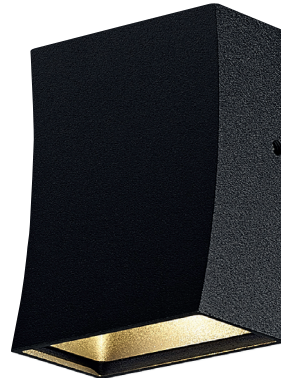

SPECIFICATIONS

3429040

size: w: 65mm d: 38mm h: 88mm
bulb: LED 3,2 Watt 180 Lumen
material: aluminium / glass
colour: matt black
voltage: 220-240V