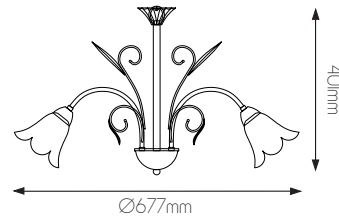

CE E14
not included

DIMENSIONS

3 4 1 6 1 5 4

5 414358 096915

3 4 1 6 1 5 5

5 414358 096922

SPECIFICATIONS

3416154

size: w: Ø587mm h: 401mm l: max 1200mm (chain)

bulb: 3x E14 (excl)

material: steel / glass

colour: antique white

voltage: 220-240V

3416155

size: w: Ø677mm h: 401mm l: max 1200mm (chain)

bulb: 5x E14 (excl)

material: steel / glass

colour: antique white

voltage: 220-240V