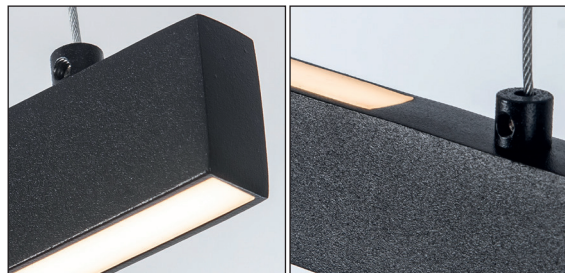

bulb: LED 52 Watt 3950 Lumen

material: aluminium / acrylic

colour: matt black

voltage: 220-240V

UP AND DOWN

EXTRA INFORMATION

TRIAC dimmable via trailing edge and leading edge.

The light shines up and down, lighting up the ceiling above and the area underneath.