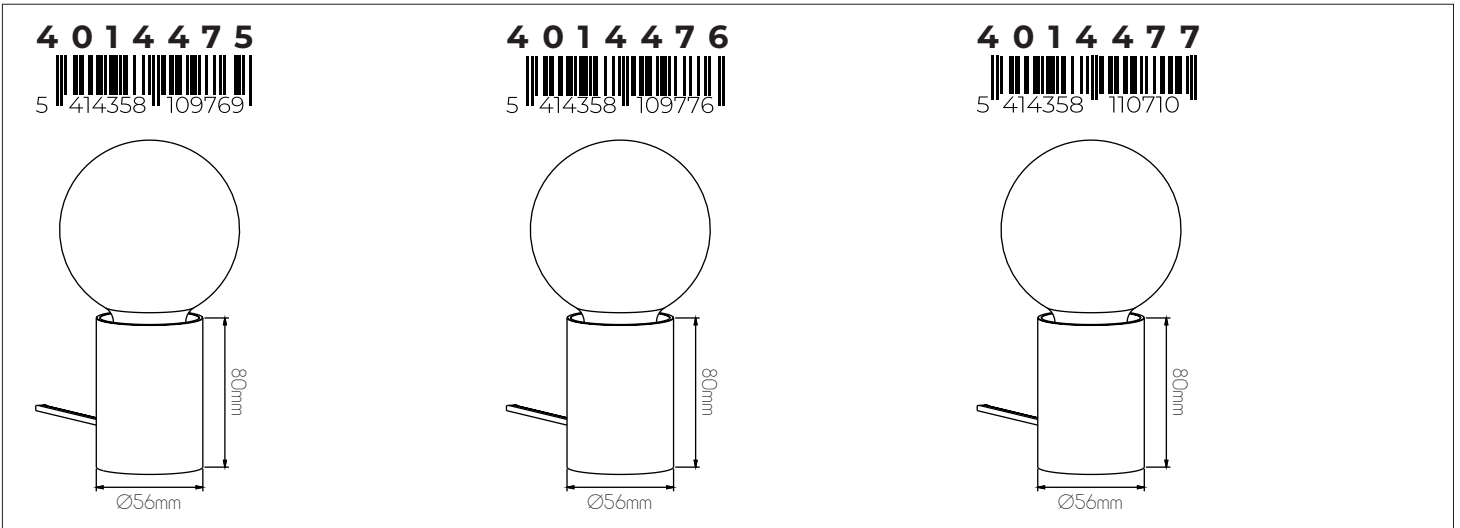

CE E27
not included

DIMENSIONS

SPECIFICATIONS

4014475

size: w: Ø56mm h: 80mm
bulb: 1x E27 max 40W (excl)
material: aluminium
colour: matt white
voltage: 220-240V