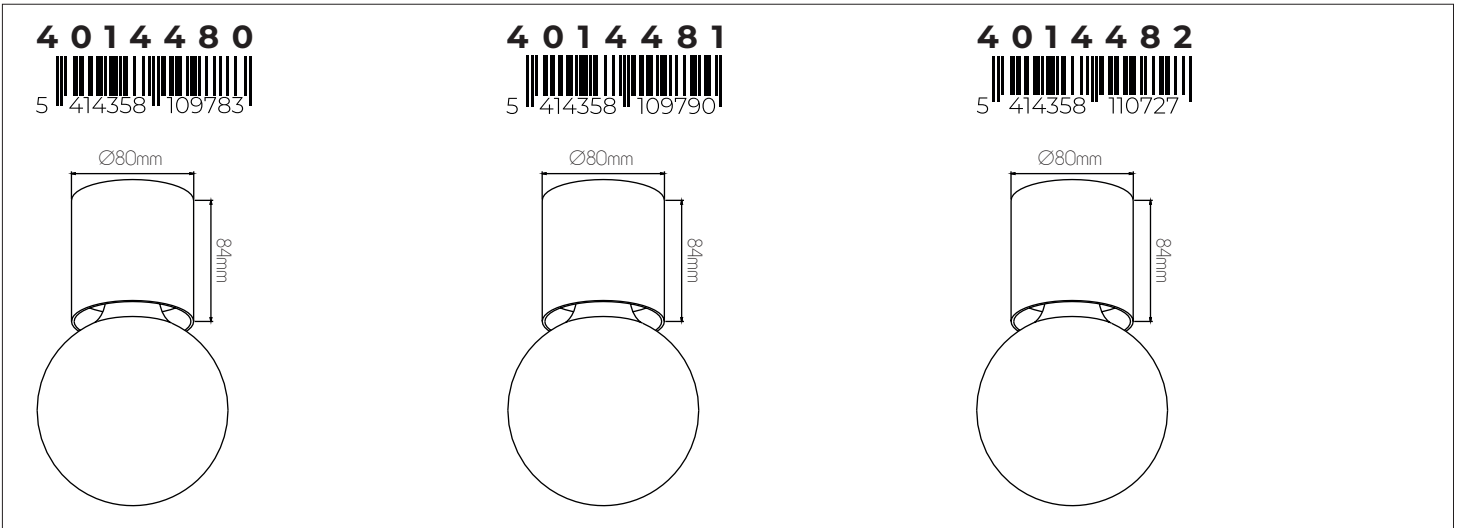

EXTRA INFORMATION

Table lamp, plug and switch included.

E27 LED Filament bulb recommended
More info page 368 - 370

DIMENSIONS

SPECIFICATIONS

4014480

size: w: Ø80mm h: 84mm
bulb: 1x E27 max 40W (excl)
material: aluminium
colour: matt white
voltage: 220-240V