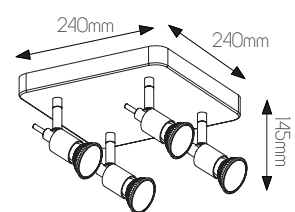

5 414358 098803

4 0 1 4 2 1 7

5 414358 098810

4 0 1 4 2 1 8

5 414358 098827

SPECIFICATIONS

4014215

size: w: 100mm h: 140mm
bulb: 1x GU10 LED
material: aluminium
colour: matt black
voltage: 220-240V