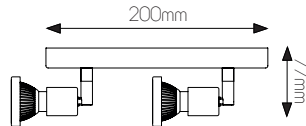

SPECIFICATIONS

3427024

size: w: 51mm l: 550mm h: 77mm
bulb: 4x GU10 LED
material: steel
colour: brushed steel / chrome
voltage: 220-240V