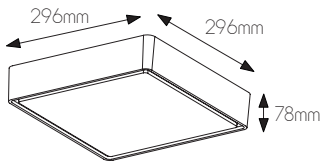

CE LED included DRIVER included 3000K warm white IP65

DIMENSIONS

3 3 9 0 0 3 5

5 414358 100179

3 3 9 0 0 3 6

5 414358 100186

3 3 9 0 0 3 7

5 414358 107376