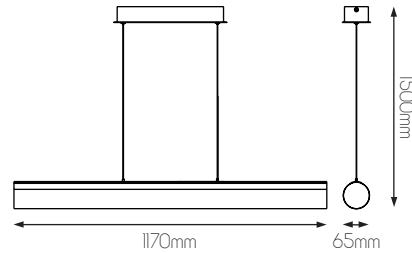

DIMENSIONS

3 4 1 8 1 3 0

5 414358 104016

3 4 1 8 1 3 1

5 414358 104023