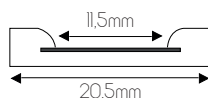

SKYLINE

INDIRECT LIGHTING - DIRECT LIGHTING

CE

SPECIFICATIONS

3428240

material: steel
colour: matt black

size: 110mm x 250mm x 45mm

wall mount box for driver

3428241

material: steel + ABS
colour: matt black

ledstrip profile
sold per meter
easily cut to size

for ledstrips up to 11,5mm wide
use ledstrips with adhesive tape

3428242

material: aluminium
colour: matt black

wall / ceiling connection kit

to attach the Skyline steel profile

openings provided for LED strip power cables

EXTRA INFORMATION

LED Strips, drivers, connectors, controllers sold separately.

The Skyline system can be used to light a room directly, indirectly or as a wall washer.