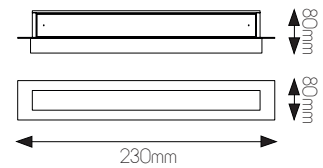

4 0 1 2 1 1 4

5 414358 099527