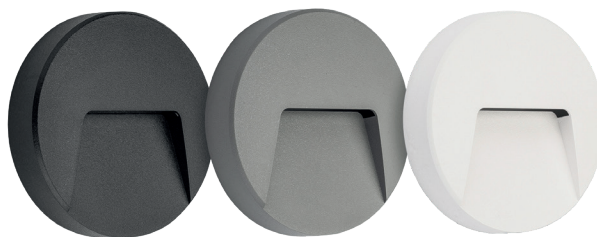

3390061

size: w: 120mm d: 32mm h: 120mm
bulb: LED 2,8 Watt 310 Lumen
material: ABS
colour: white, grey and black cover included
voltage: 220-240V

3390062

size: w: 90mm d: 32mm h: 150mm
bulb: LED 2,8 Watt 310 Lumen
material: ABS
colour: white, grey and black cover included
voltage: 220-240V