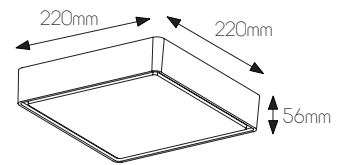

CE LED included DRIVER included 3000K warm white IP65

DIMENSIONS

3 3 9 0 0 3 0

5 414358 100148

3 3 9 0 0 3 1

5 414358 100155

3 3 9 0 0 3 2

5 414358 107369