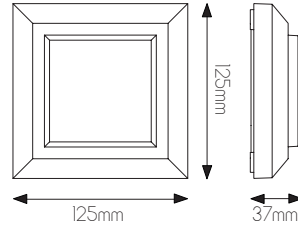

CE LED included 3000K warm white IP65

DIMENSIONS

3 3 9 0 0 0 1

5 414358 099992

3 3 9 0 0 0 2

5 414358 100001