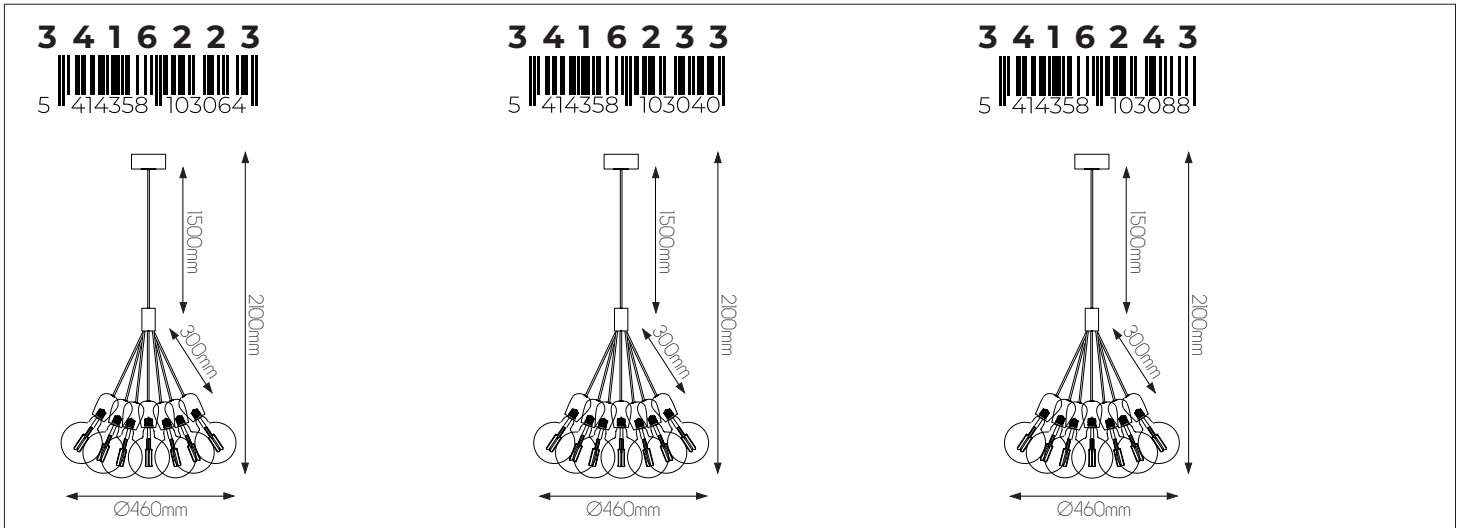

EXTRA INFORMATION

E27 LED Filament bulb recommended
More info page 368 - 370

CE  E27
not included

DIMENSIONS

SPECIFICATIONS

3416223

size: w: Ø460mm l: 2100mm
bulb: 7x E27 not included
material: steel
colour: chrome
voltage: 220-240V