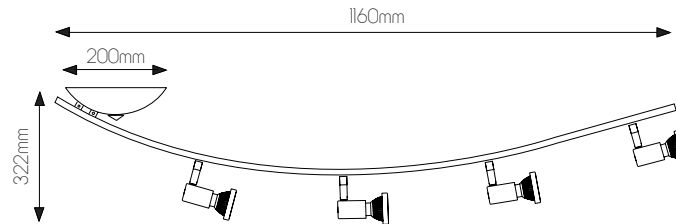

DIMENSIONS

3 4 2 7 0 5 6

5 414358 094461

3 4 2 7 0 6 9

5 414358 107062

SPECIFICATIONS

3427056

size: w: 200mm l:1160mm h: 322mm
bulb: 4x GU10 LED
material: steel
colour: brushed steel / chrome
voltage: 220-240V