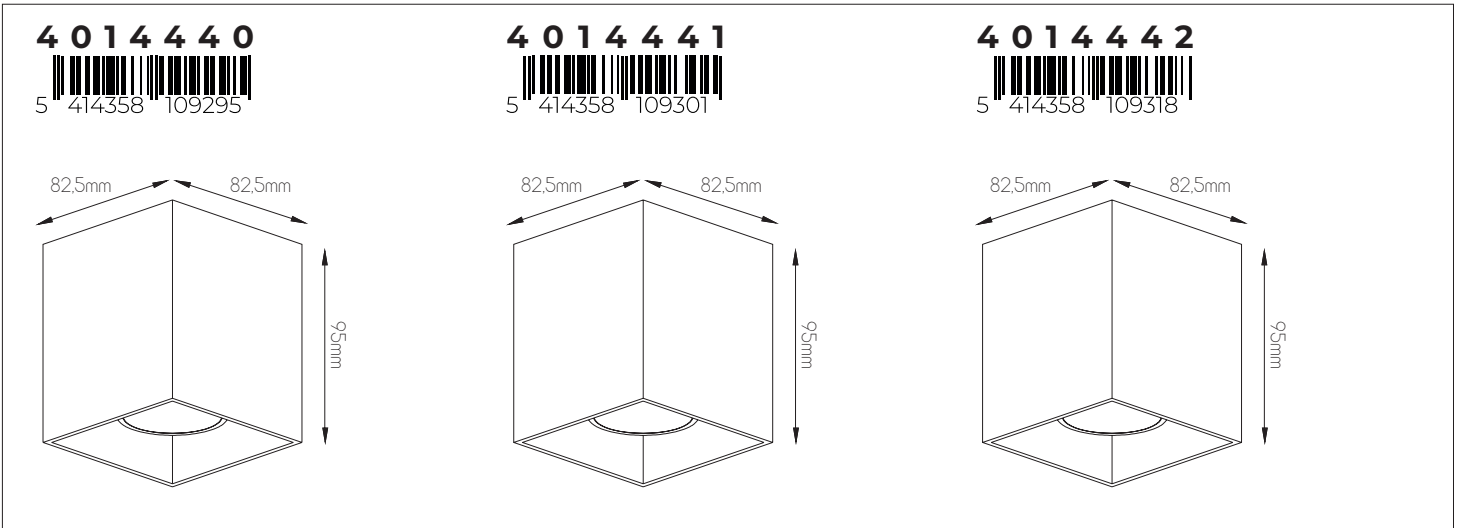

DIMENSIONS

SPECIFICATIONS

4014440

size: w: 82,5mm d: 82,5mm h: 95mm
bulb: GU10 max 50W (excl)
material: aluminium
colour: matte white
voltage: 220-240V