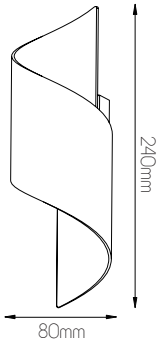

HELIX

fantasia.be
light designers

CE G9
not included

DIMENSIONS

4 0 1 4 4 2 0

5 414358 109233