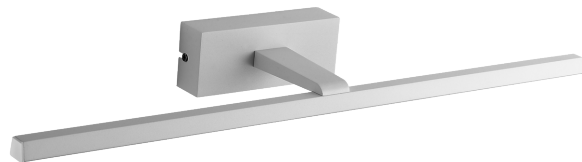

3418107

size: w: 593mm h: 60mm d: 138mm
bulb: LED 12 Watt 840 Lumen
material: aluminium / plexi
colour: chrome
voltage: 220-240V