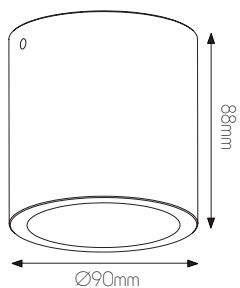

CE LED included DRIVER included 3000K warm white IP54

DIMENSIONS

3 4 3 4 0 7 0

5 414358 106003