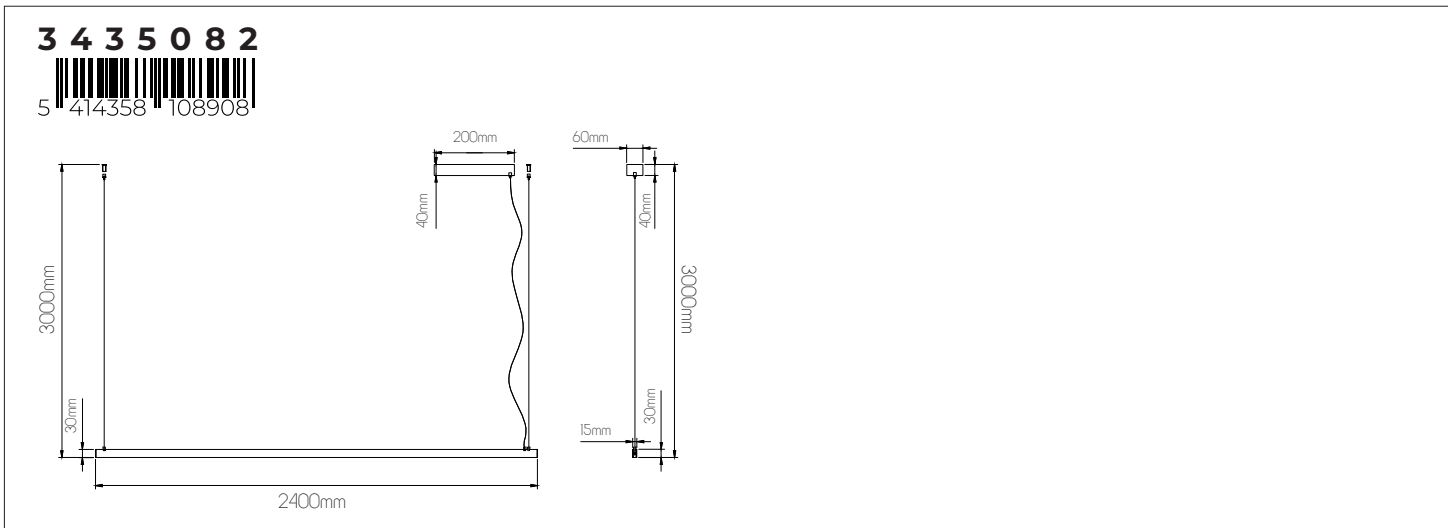

EXTRA INFORMATION

TRIAC dimmable via trailing edge and leading edge.
The light shines up and down, lighting up the ceiling above and the area underneath.

DIMENSIONS

SPECIFICATIONS

3435082

size: w: 2400mm l: 3000mm (cable length)