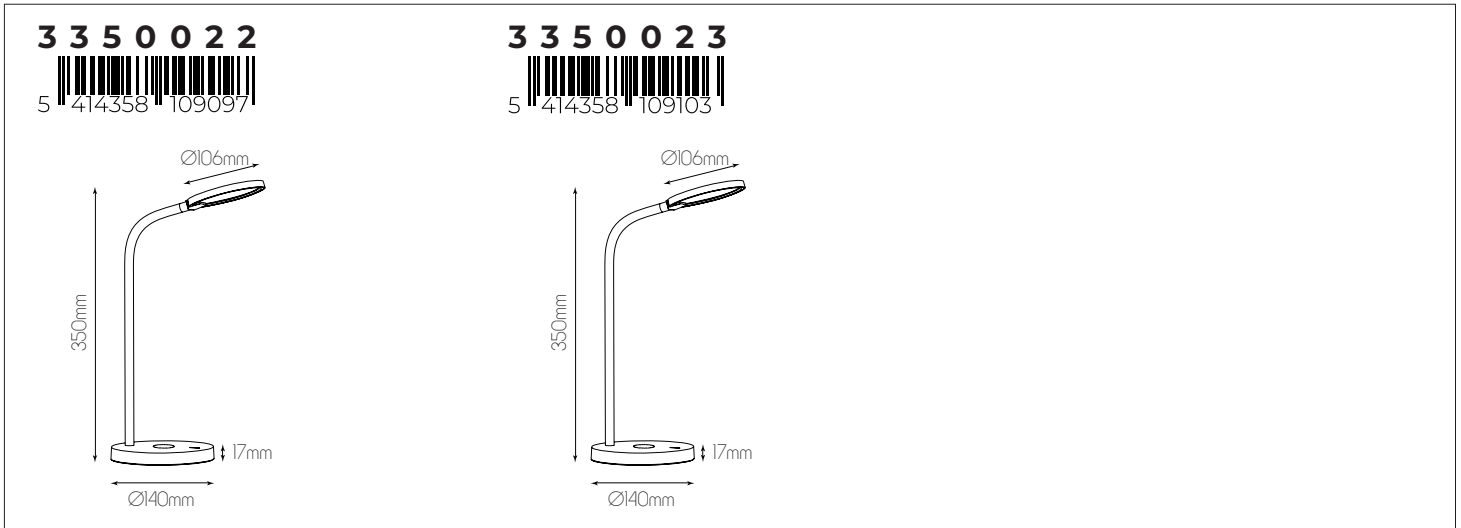

NONI

fantasia.be
light designers

DIMENSIONS

SPECIFICATIONS

3350022

size: w: Ø140mm h: 350mm
bulb: LED 5,5 Watt 580 Lumen
material: steel / plastic
colour: matt black / gold
voltage: 220-240V

3350023

size: w: Ø140mm h: 350mm
bulb: LED 5,5 Watt 580 Lumen
material: steel / plastic
colour: matt white / gold
voltage: 220-240V