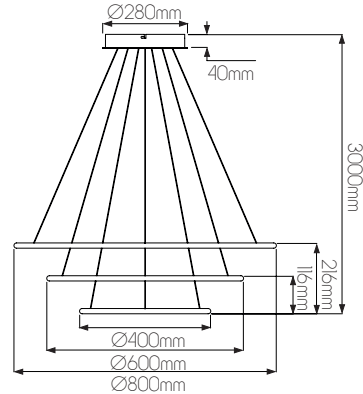

XL3435006

5 414358 105075