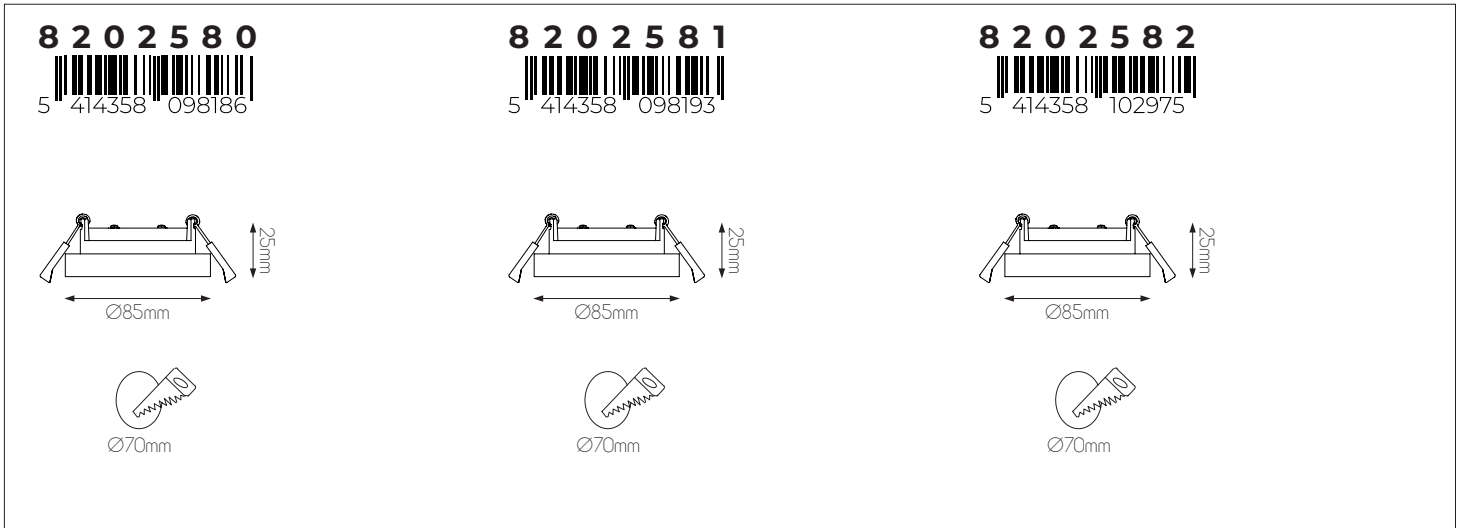

IMBER

fantasia.be
light designers

CE **GU10**
not included **IP44**

DIMENSIONS

SPECIFICATIONS

8202580

size: w: Ø85mm d: 25mm
bulb: GU10 max 50 Watt (excl)
material: aluminium
colour: satin white
voltage: 220-240V