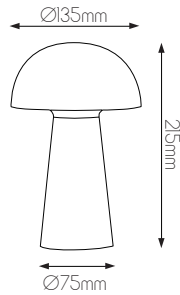

3 3 5 0 0 9 2

5 414358 106805

SPECIFICATIONS

3350091

size: w: Ø135mm h: 215mm
bulb: LED 4,7 Watt 170 Lumen
material: plastic / steel
colour: white
voltage: 220-240V