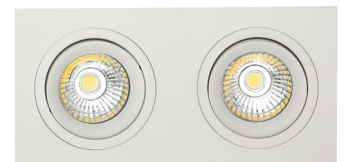

EXTRA INFORMATION

GU10 bulb included: **8202652**, page 371
for professional use: LED module recommended, see page 371-372

Spring blades and torsion springs included for 1 light version.