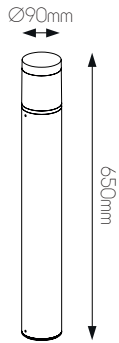

TULGA

fantasia.be
light designers

CE LED included DRIVER included 3000K warm white IP65

DIMENSIONS

3 4 2 9 1 0 0

5 414358 111236

3 4 2 9 1 0 1

5 414358 111243

SPECIFICATIONS

3429100

size: w: Ø90mm h: 650mm
bulb: LED 9 Watt 980 Lumen
material: aluminium / PC
colour: matt black
voltage: 220-240V

3429101

size: w: Ø90mm h: 350mm
bulb: LED 9 Watt 980 Lumen
material: aluminium / PC
colour: matt black
voltage: 220-240V