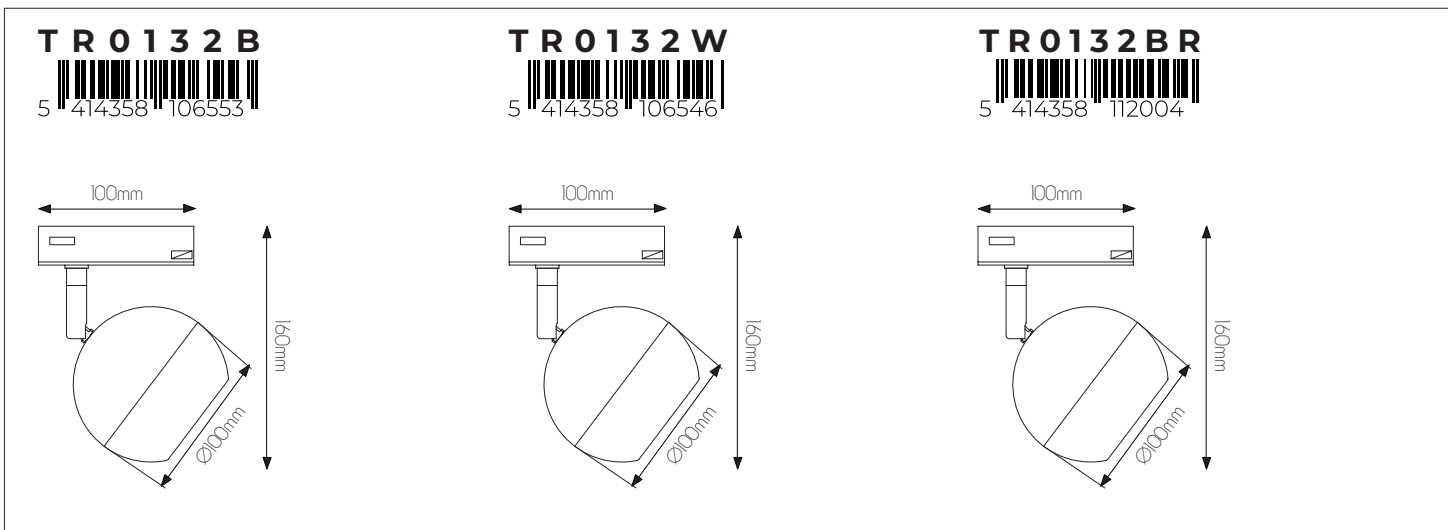

DIMENSIONS

SPECIFICATIONS

TR0132B

size: w: 100mm h: 160mm
bulb: 1x GU10 (excl)
material: aluminium
colour: matt black
voltage: 220-240V