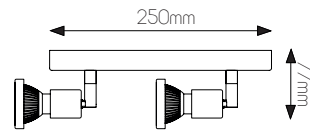

3 4 2 7 0 0 7

5 414358 106980