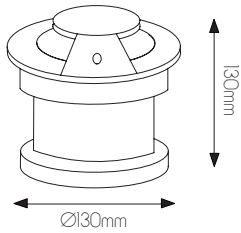

BEACON

fantasia.be
light designers

CE LED included DRIVER included 3000K warm white IP67

DIMENSIONS

3 3 7 6 0 4 0

5 414358 100520