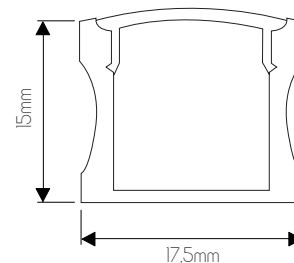

3428113

17,5x15x3000mm

EXTRA INFORMATION

For all profiles:
- aluminium base + plexi cover included
- end caps included
- mounting clips included