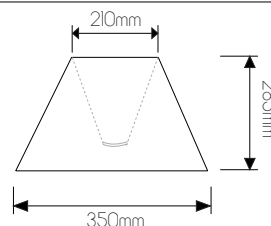

2716108

size: w: 210-350mm h: 285mm
material: fabric / steel frame
colour: taupe

EXTRA INFORMATION

Shades for table or floor lamps in 2 sizes and 3 colours.
Fits any table or floor lamp with E14 or E27 bulb.