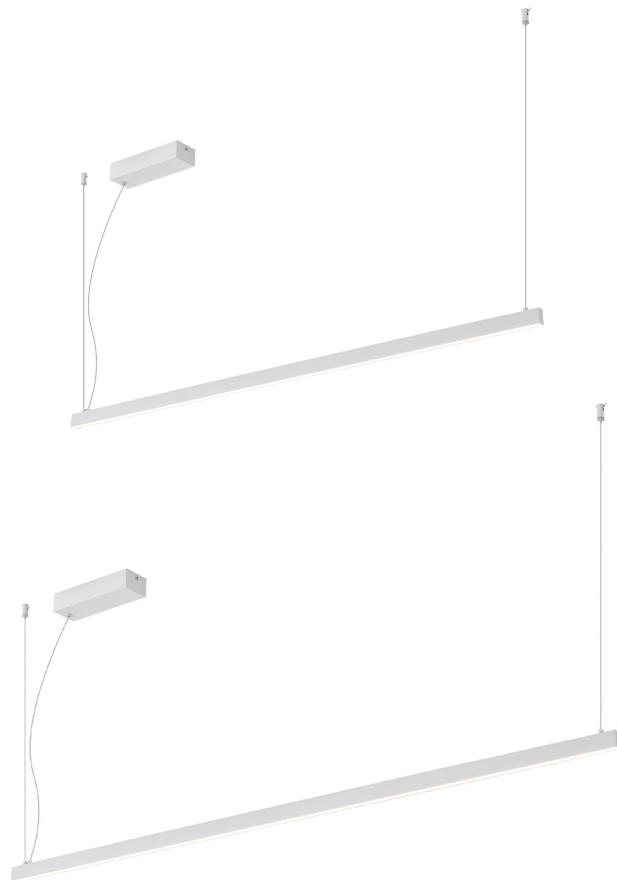

EXTRA INFORMATION

TRIAC dimmable via trailing edge and leading edge.
 The light shines up and down, lighting up the ceiling above and the area underneath.

DIMENSIONS

SPECIFICATIONS

3435072

size: w: 2400mm l: 3000mm (cable length)