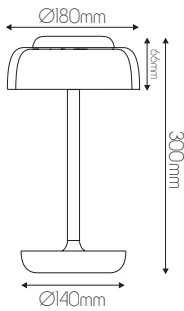

CYRUS

fantasia.be
light designers

CE LED included BATTERY included 3000K warm white IP20

DIMENSIONS

3 3 5 0 0 8 7

SPECIFICATIONS

3350087

size: w: Ø180mm h: 300mm
bulb: LED 3,3 Watt 250 Lumen
material: plastic / steel
colour: black
voltage: 220-240V