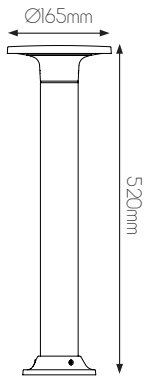

PLAZA

fantasia.be
light designers

CE LED included 3000K warm white IP65

DIMENSIONS

3 3 9 0 0 8 5

SPECIFICATIONS

3390085

size: w: Ø165mm h: 520mm
bulb: LED 8 Watt 880 Lumen
material: ABS
colour: black
voltage: 220-240V