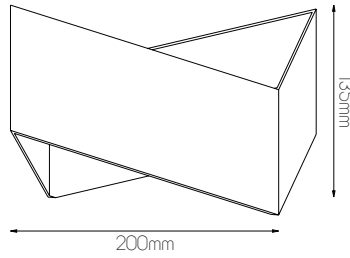

KUMIS

fantasia.be
light designers

CE G9
not included

DIMENSIONS

4 0 1 4 4 6 0

5 414358 109394

4 0 1 4 4 6 3

5 414358 109400

SPECIFICATIONS

4014460

size: h: 135mm w: 200mm
bulb: 2x G9 max 40W (excl)
material: aluminium
colour: matt white
voltage: 220-240V