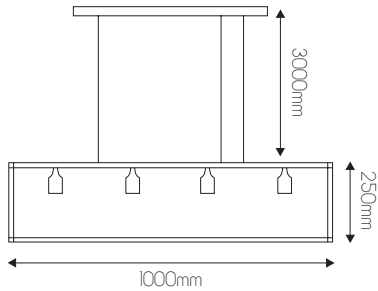

CE E27
not included

DIMENSIONS

2 7 1 7 0 5 1

5 414358 099961