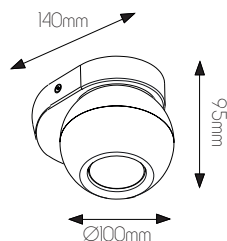

DIMENSIONS

3 4 3 3 0 4 1

5 414358 111946