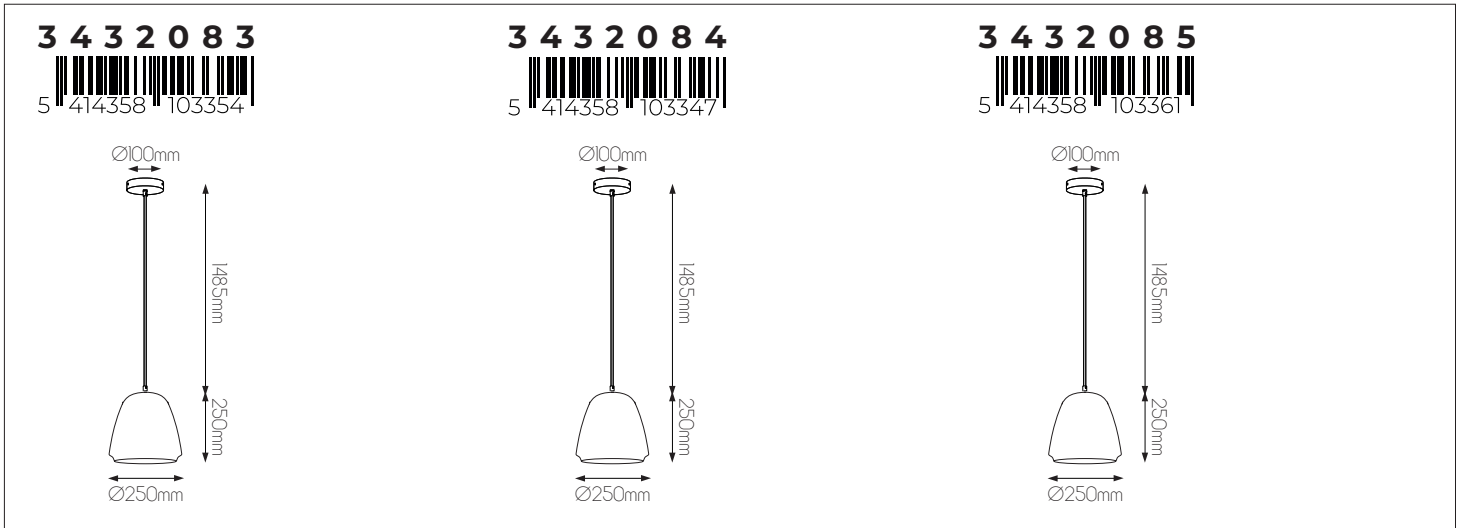

EXTRA INFORMATION

E27 LED Filament bulb recommended
More info page 368 - 370

DIMENSIONS

SPECIFICATIONS

3432083

size: w: Ø250mm l: 1735mm
bulb: 1x E27 not included
material: aluminium
colour: copper
voltage: 220-240V