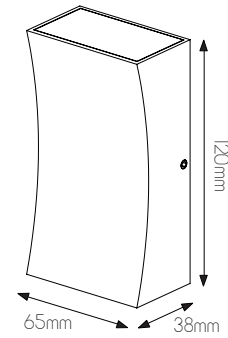

3 4 2 9 0 4 5

5 414358 104610