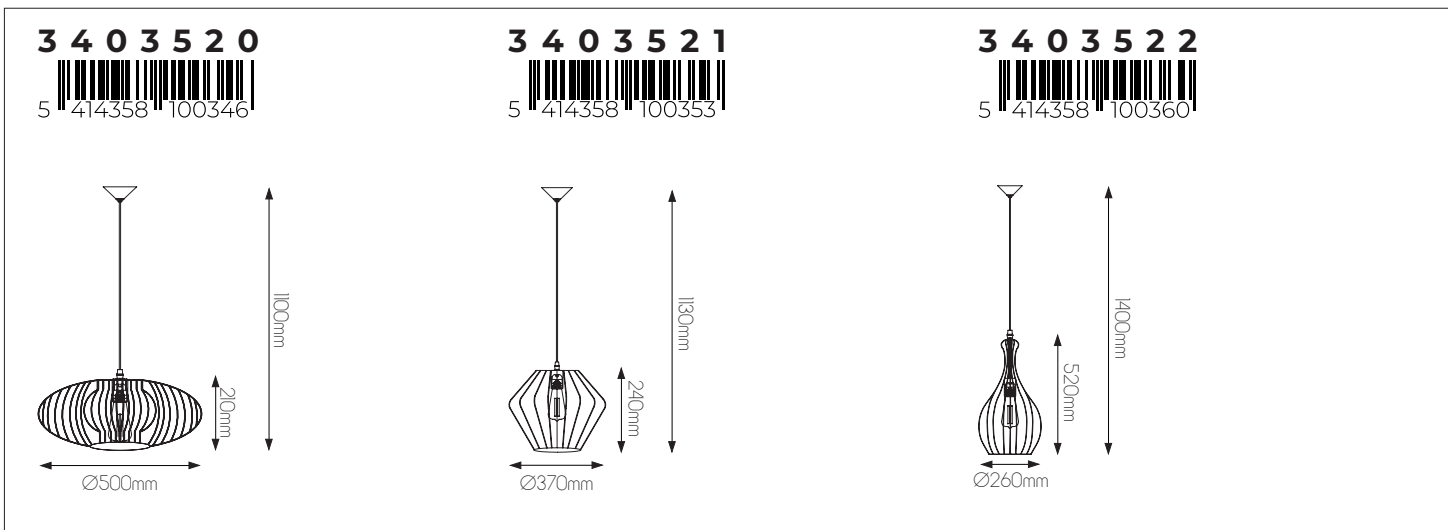

E27 LED Filament bulb recommended

More info page 368 - 370

STRINGS

fantasia.be
light designers

CE  E27
not included

DIMENSIONS

SPECIFICATIONS

3403520