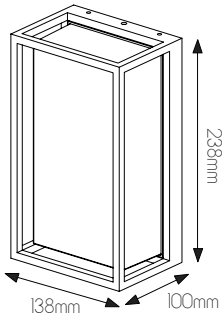

NERES

fantasia.be
light designers

CE LED included DRIVER included 3000K warm white IP65

DIMENSIONS

3 4 2 9 0 1 0

5 414358 104559