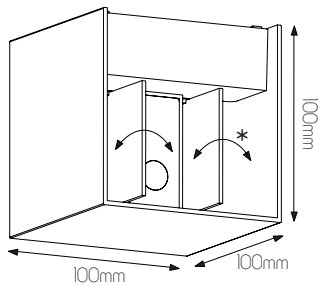

CE LED included LED DRIVER included 3000K warm white IP54

DIMENSIONS

3 4 3 4 0 0 5

SPECIFICATIONS

3434005

size: w: 100mm d: 100mm h: 100mm

bulb: LED 2x 4 Watt 2x 470 Lumen

material: aluminium

colour: matt black

voltage: 220-240V