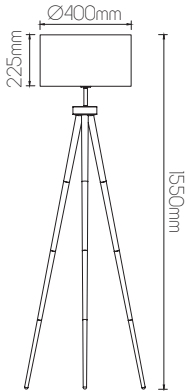

MAX

fantasia.be
light designers

CE E27
not included

DIMENSIONS

3 4 1 4 0 0 1

5 414358 110659

SPECIFICATIONS

3414001

size: w: Ø400mm h: 1550mm

bulb: 1x E27 not included

material: steel / wood base / fabric shade

colour: black / beige

voltage: 220-240V