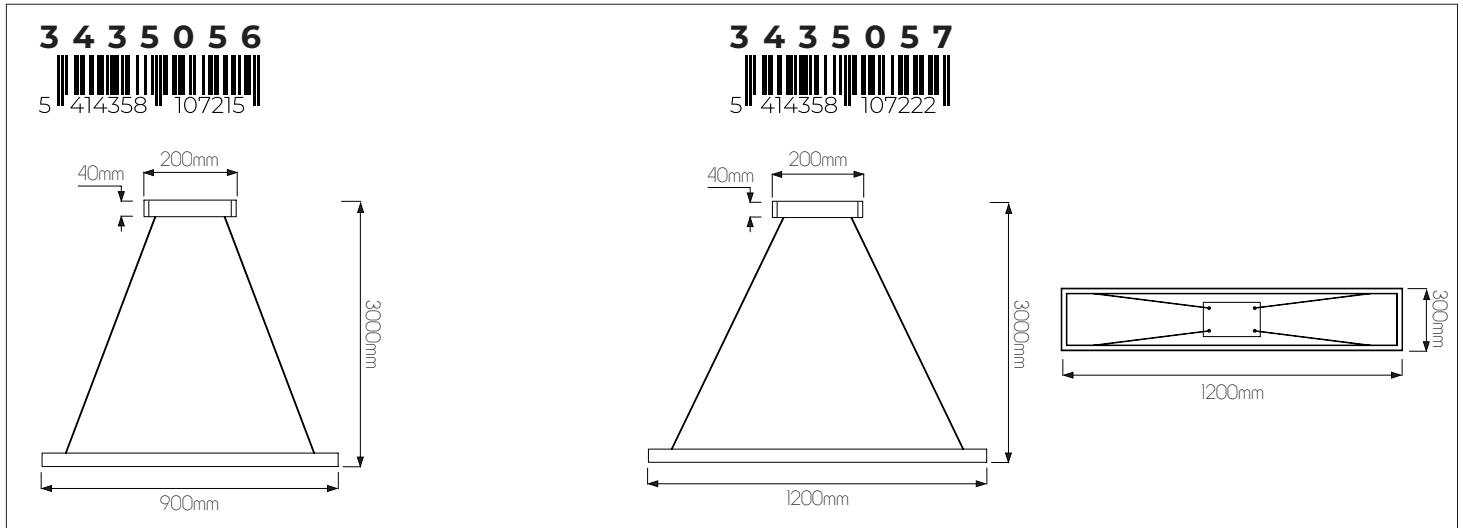

DIMENSIONS