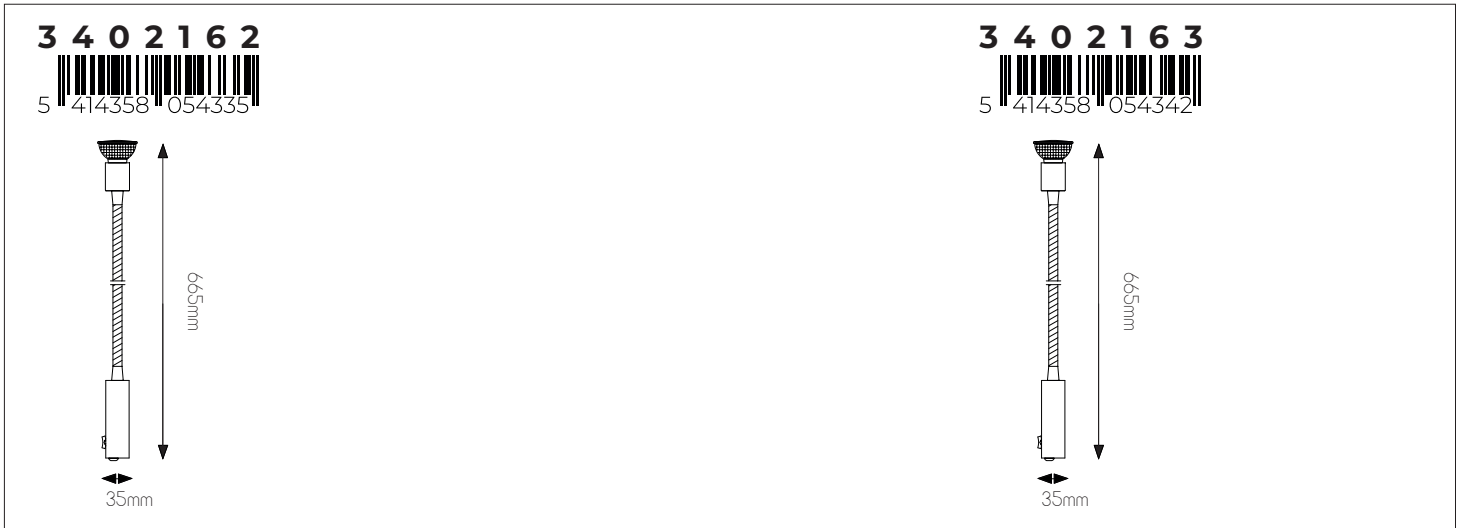

Decorative chrome ring included (**3427999**)

DIMENSIONS

SPECIFICATIONS

3427065

size: w: 100mm h: 105mm
 bulb: 1x GU10 LED
 material: steel
 colour: matt black / bronze
 voltage: 220-240V

3427066

size: w: 90mm l: 250mm h: 105mm
 bulb: 2x GU10 LED
 material: steel
 colour: matt black / bronze
 voltage: 220-240V

size: w: 200mm l:1160mm h: 322mm
bulb: 4x GU10 LED
material: steel
colour: brushed steel / chrome
voltage: 220-240V

3427069

size: w: 200mm l:1160mm h: 322mm
bulb: 4x GU10 LED
material: steel
colour: matt black / bronze
voltage: 220-240V

5 414358 054229

SPECIFICATIONS

3402131

size: w: 45mm w: 100mm h: 145mm
bulb: 1x GU10 LED
material: steel
colour: brushed steel
voltage: 220-240V

3402132

size: w: 45mm l: 250mm h: 145mm
bulb: 2x GU10 LED
material: steel
colour: brushed steel
voltage: 220-240V

EXTRA INFORMATION

Included bulb: **8202654** GU10 LED 4,3 Watt 350 Lumen 56° Dimmable
More info page 371

RUNE FLEX

fantasia.be
light designers

DIMENSIONS

SPECIFICATIONS

3402162

size: w: 35mm l: 665mm
bulb: 1x GU10 LED
material: steel
colour: brushed steel
voltage: 220-240V