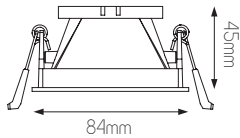

for professional use: LED module recommended, see page 371-372

TETIZ SQR fantasia.be light designers

CE  **GU10**
not included

DIMENSIONS

3 4 2 6 2 0 0

5 414358 104122

80x80mm

3 4 2 6 2 0 1