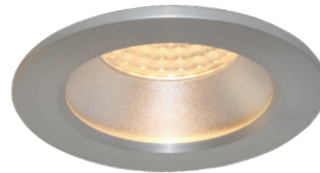

8202582

size: w: Ø85mm d: 25mm
bulb: GU10 max 50 Watt (excl)
material: aluminium
colour: satin black
voltage: 220-240V