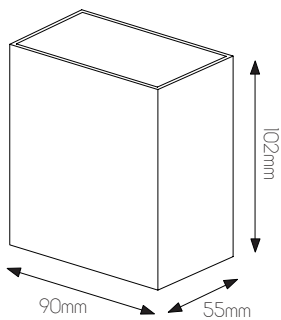

MILOS

CE LED included DRIVER included 3000K warm white IP65

DIMENSIONS

3 4 2 9 0 3 0

SPECIFICATIONS

3429030

size: w: 90mm d: 55mm h: 102mm

bulb: LED 11 Watt 1185 Lumen

material: aluminium / glass

colour: matt black

voltage: 220-240V