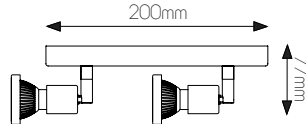

ROBUS

fantasia.be
light designers

CE **GU10**
included **2700K**
warm white

DIMENSIONS

3 4 2 7 0 0 4

5 414358 092467

3 4 2 7 0 0 5

5 414358 092474

SPECIFICATIONS

3427004

size: w: 51mm l: 550mm h: 77mm
bulb: 4x GU10 LED
material: steel
colour: matt black / chrome
voltage: 220-240V