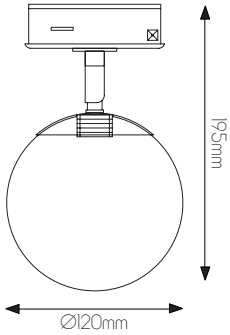

DIMENSIONS

TR0134B

SPECIFICATIONS

TR0134B

size: w: Ø120mm h: 195mm

bulb: 1x G9 LED

material: aluminium / glass

colour: matt black / bronze