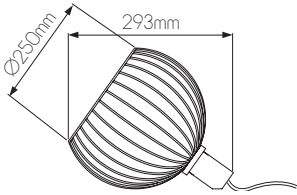

E27 LED Filament bulb recommended
More info page 368 - 370

DIMENSIONS

SPECIFICATIONS

3432141

size: w: Ø250mm h: 270mm
bulb: 1x E27 not included
material: aluminium / fabric cable
colour: black / gold ring (55mm)
voltage: 220-240V