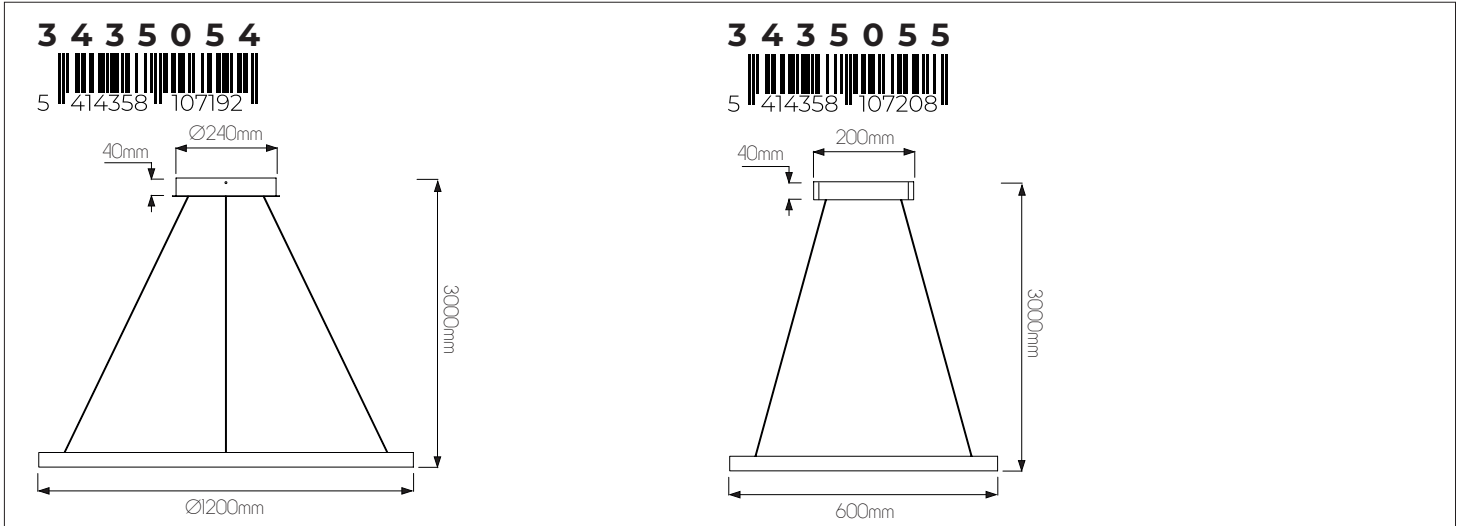

EXTRA INFORMATION

TRIAC dimmable via trailing edge and leading edge.
The light shines up and down, lighting up the ceiling above and the area underneath.

DIMENSIONS

SPECIFICATIONS

3435054

size: w: Ø1200mm h: 3000mm (cable length)
bulb: LED 105 Watt 2520 Lumen
material: aluminium / acrylic
colour: matt white
voltage: 220-240V