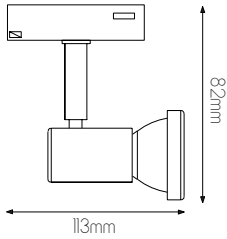

CE **GU10**
not included

DIMENSIONS

TR0133B

SPECIFICATIONS

TR0133B

size: w: 113mm h: 82mm
bulb: 1x GU10 (excl)
material: aluminium
colour: matt black / bronze
voltage: 220-240V