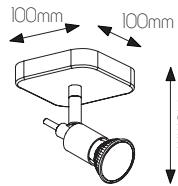

5 414358 098803

4 0 1 4 2 1 7

5 414358 098810

4 0 1 4 2 1 8

5 414358 098827

SPECIFICATIONS

4014215

size: w: 100mm h: 140mm
bulb: 1x GU10 LED
material: aluminium
colour: matt black
voltage: 220-240V