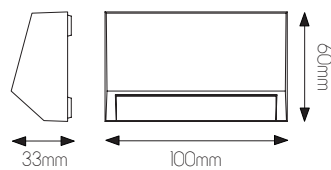

CE LED included 3000K warm white IP65

DIMENSIONS

3 3 9 0 0 1 2

5 414358 100056