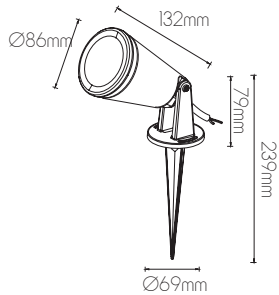

YAKU

fantasia.be
light designers

CE GU10
not included IP65

DIMENSIONS

3 3 9 0 1 0 5

5 414358 110512

SPECIFICATIONS

3390105

size: h: 79mm (without spike) h: 239mm (with spike)

bulb: GU10 max 7W (excl)

material: ABS / PC

colour: matt black

voltage: 220-240V