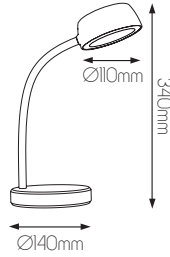

DIMENSIONS

3 3 5 0 0 9 4

5 414358 106829

3 3 5 0 0 9 5

5 414358 106836

SPECIFICATIONS

3350094

size: w: Ø140mm h: 340mm
bulb: LED 4.5 Watt 420 Lumen
material: steel / plastic
colour: black
voltage: 220-240V

3350095

size: w: Ø140mm h: 340mm
bulb: LED 4.5 Watt 420 Lumen
material: steel / plastic
colour: white
voltage: 220-240V

EXTRA INFORMATION

Power cord and switch included.