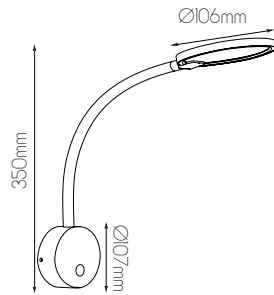

NONI

fantasia.be
light designers

DIMENSIONS

3 3 5 0 0 2 7

5 414358 112011

3 3 5 0 0 2 8

5 414358 112028

SPECIFICATIONS

3350027

size: w: $\varnothing$ 106mm h: 350mm
bulb: LED 4,8 Watt 480 Lumen
material: steel / plastic
colour: matt black / gold
voltage: 220-240V

3350028

size: w: $\varnothing$ 106mm h: 350mm
bulb: LED 4,8 Watt 480 Lumen
material: steel / plastic
colour: matt white / gold
voltage: 220-240V

EXTRA INFORMATION

ON/OFF switch on base of wall light.