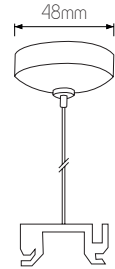

TR0022W

3F TRACK suspension 5000mm, white