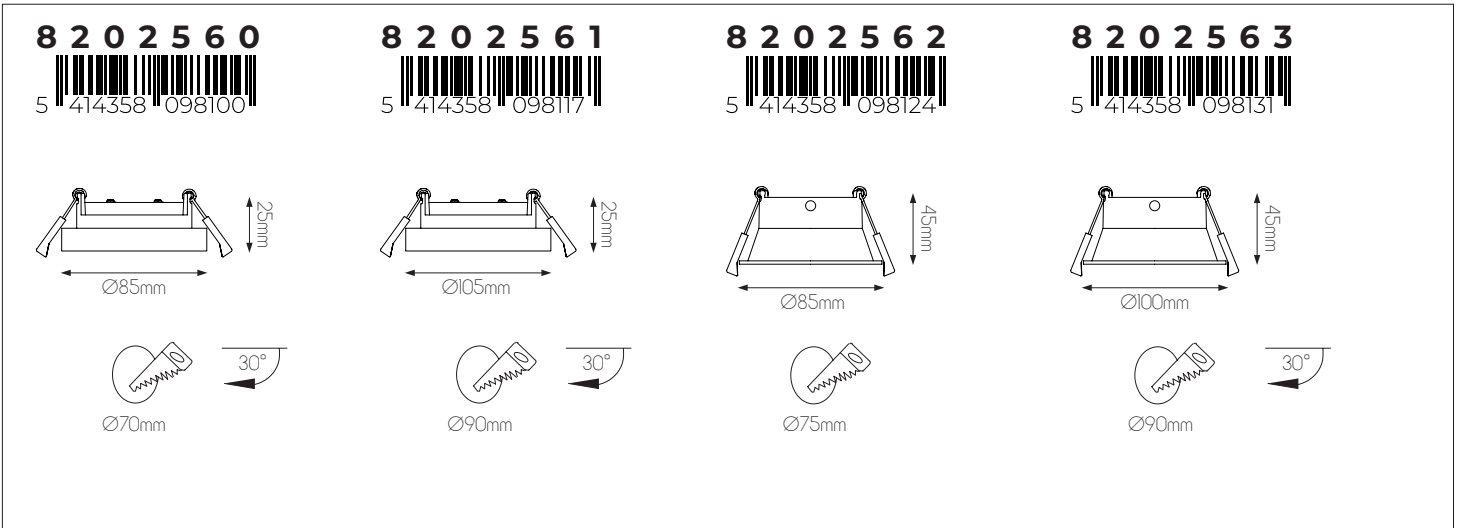

DIMENSIONS

SPECIFICATIONS

8202560

size: w: Ø85mm d: 25mm
bulb: GU10 max 50 Watt (excl)
material: aluminium
colour: satin white
voltage: 220-240V

8202561

size: w: Ø105mm d: 25mm
bulb: GU10 max 50 Watt (excl)
material: aluminium
colour: satin white
voltage: 220-240V

8202562

size: w: Ø85mm d: 45mm
bulb: GU10 max 50 Watt (excl)
material: aluminium
colour: satin white
voltage: 220-240V

8202563

size: w: Ø100mm d: 45mm
bulb: GU10 max 50 Watt (excl)
material: aluminium
colour: satin white
voltage: 220-240V

EXTRA INFORMATION

GU10 bulbs sold separately, see page 371

Recommended bulbs:

for home use: **8202652**, page 371

for professional use: LED module recommended, see page 371-372