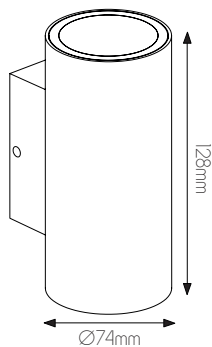

3 4 3 4 0 5 0

5 414358 105969