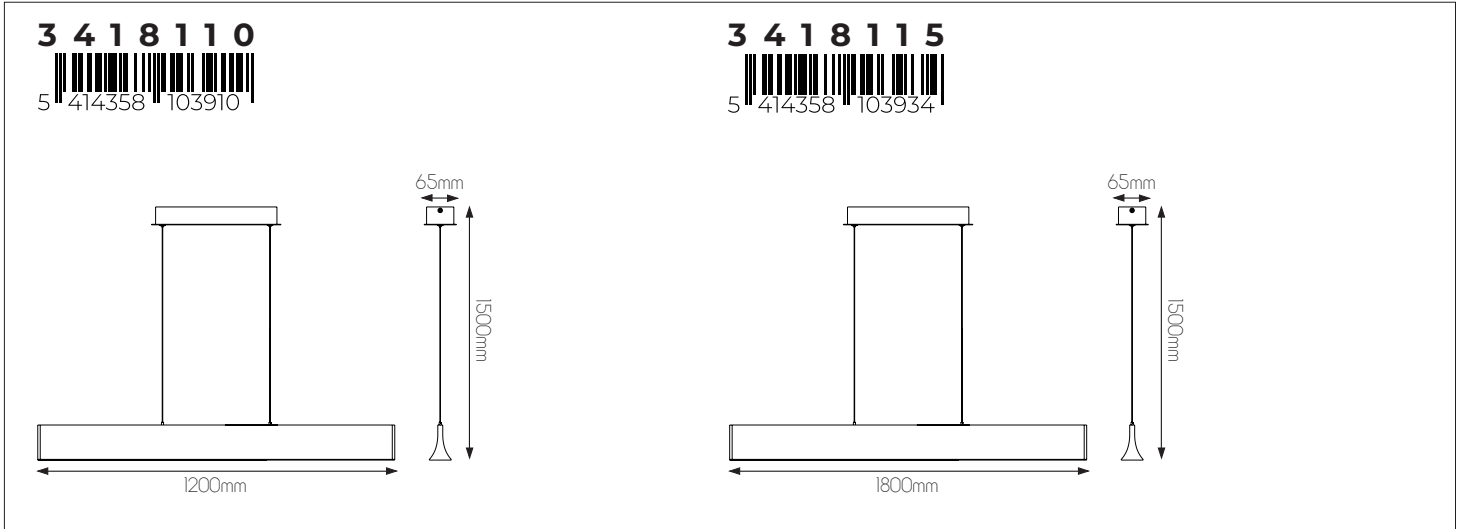

EXTRA INFORMATION

Power cord and dimmer included.

DIMENSIONS

SPECIFICATIONS

3418110

size: w: 1200mm h: 1500mm (cable length)
bulb: LED 24 Watt 1165 Lumen
material: aluminium / acrylic
colour: matt black
voltage: 220-240V