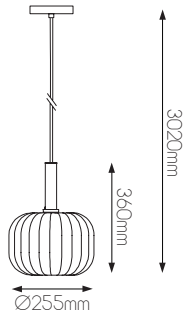

DIMENSIONS

3 4 3 2 1 3 7

5 414358 105457