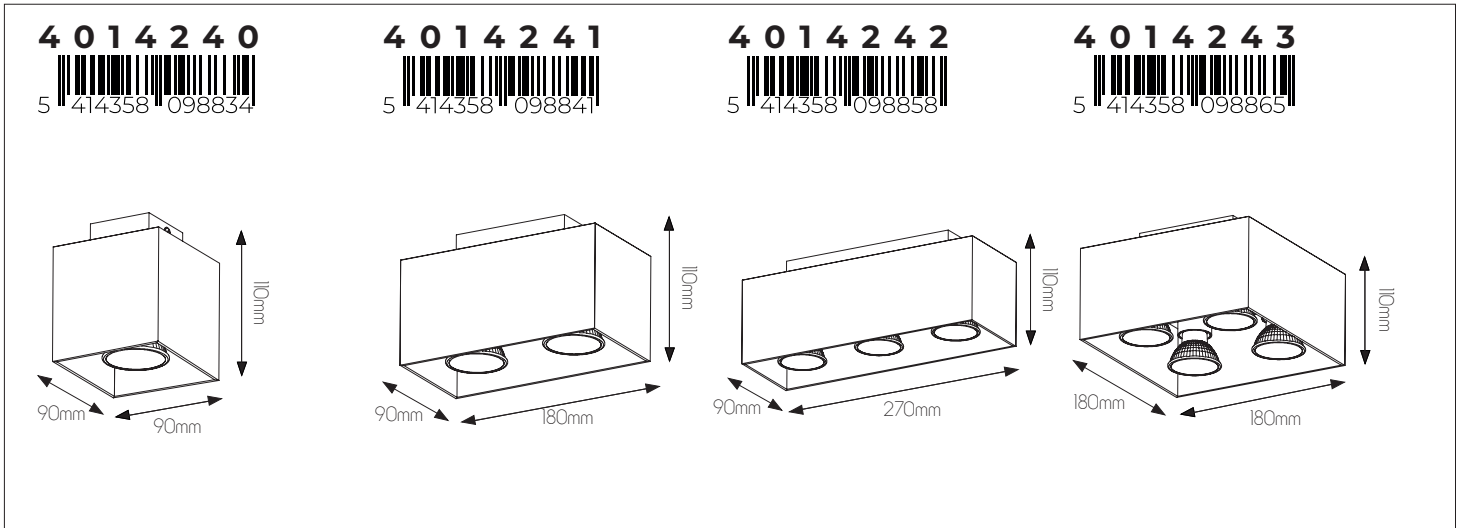

DIMENSIONS

SPECIFICATIONS

4014240

size: w: 90mm h: 110mm
bulb: 1x GU10 LED
material: aluminium
colour: matt white
voltage: 220-240V