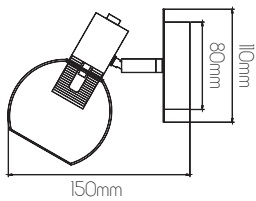

DIMENSIONS

3 4 0 3 6 3 1

5 414358 112394

3 4 0 3 6 3 2

5 414358 112400

SPECIFICATIONS

3403631

size: w: 110mm h: 150mm
bulb: 1x E14 max 60W (excl)
material: steel / glass
colour: matt black / clear glass
voltage: 220-240V
on-off switch included