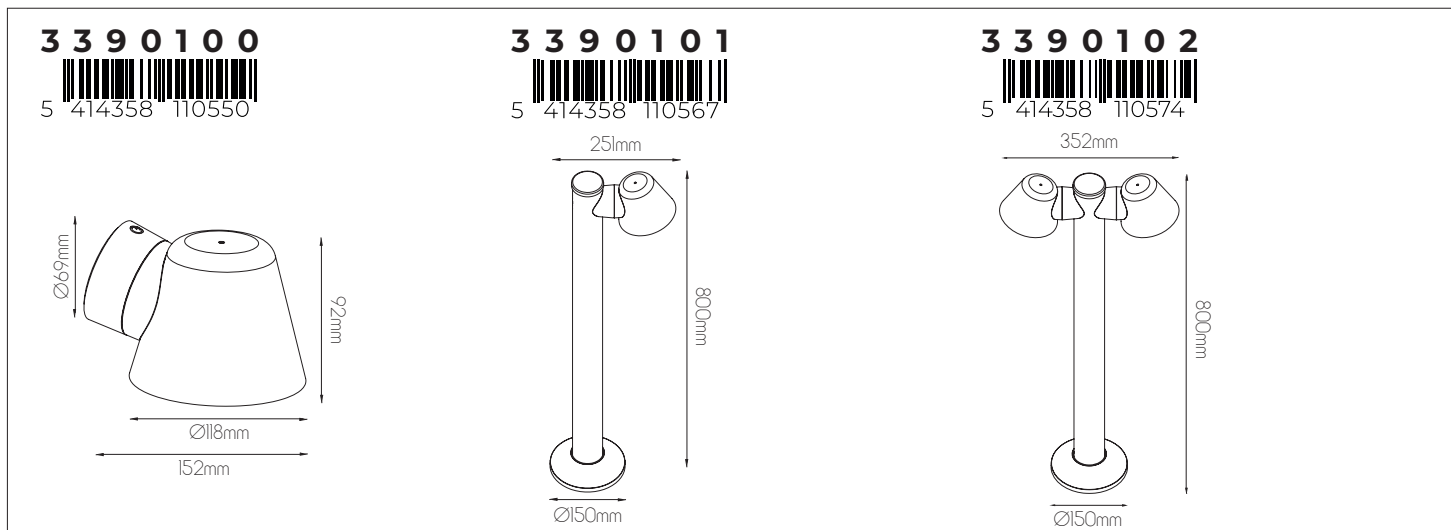

CE GU10
not included IP54

DIMENSIONS

SPECIFICATIONS

3390100

size: w: Ø118mm d: 152mm h: 92mm
bulb: GU10 max 7W (excl)
material: ABS / PC
colour: matt black
voltage: 220-240V

3390101

size: w: 251mm h: 800mm
bulb: GU10 max 7W (excl)
material: ABS / PC
colour: matt black
voltage: 220-240V

3390102

size: w: 352mm h: 800mm
bulb: GU10 max 7W (excl)
material: ABS / PC
colour: matt black
voltage: 220-240V