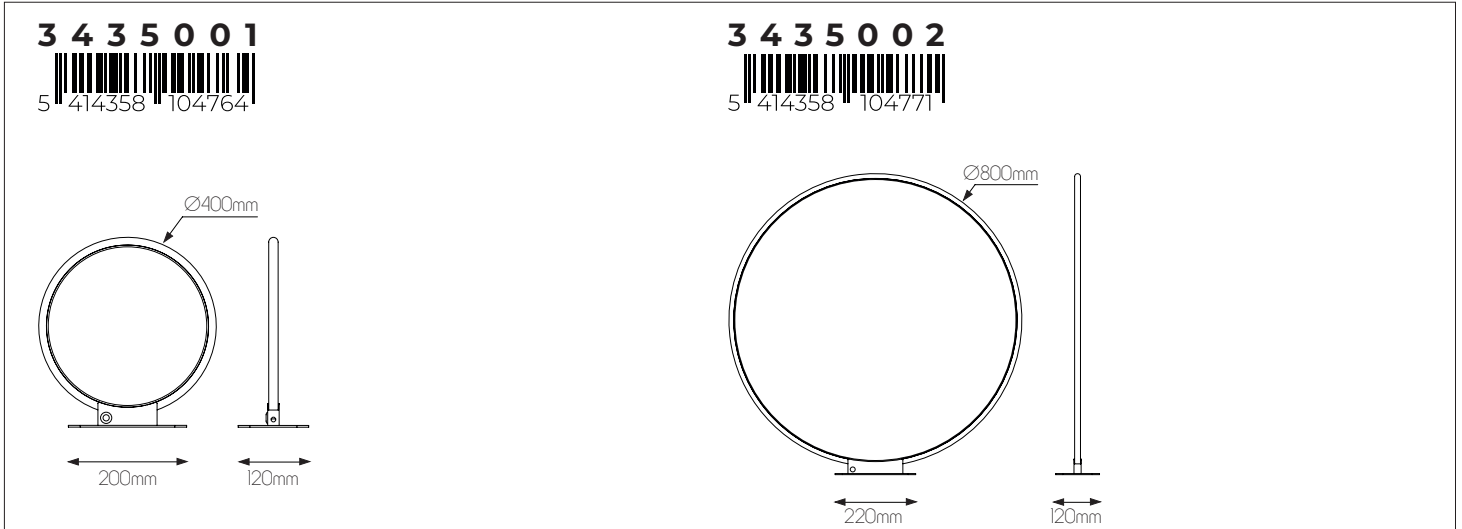

ANNU

fantasia.be
light designers

DIMENSIONS

SPECIFICATIONS

3435001

size: w: Ø400mm h: 422mm
bulb: LED 21 Watt 730 Lumen
material: aluminium / acrylic
colour: matt black
voltage: 220-240V