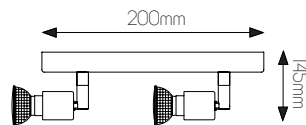

RUNE

fantasia.be
light designers

CE GU10 included 2700K warm white

DIMENSIONS

3 4 0 2 1 4 4

5 414358 054281

3 4 0 2 1 4 5

5 414358 054298