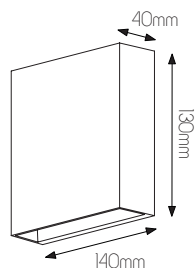

CE LED included DRIVER included 3000K warm white IP65

DIMENSIONS

3 3 9 0 0 8 8

5 414358 106591