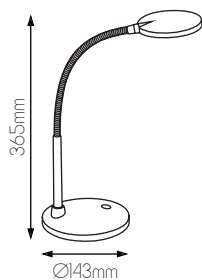

SPECIFICATIONS

3350082

size: w: Ø143mm h: 365mm

bulb: LED 4,8 Watt 480 Lumen

material: steel / plastic

colour: black / silver

voltage: 220-240V