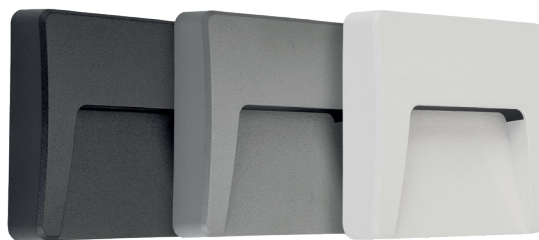

3390061

size: w: 120mm d: 32mm h: 120mm
bulb: LED 2,8 Watt 310 Lumen
material: ABS
colour: white, grey and black cover included
voltage: 220-240V

3390062

size: w: 90mm d: 32mm h: 150mm
bulb: LED 2,8 Watt 310 Lumen
material: ABS
colour: white, grey and black cover included
voltage: 220-240V