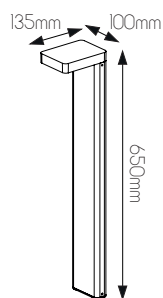

TARA

CE LED included DRIVER included 3000K warm white IP65

DIMENSIONS

3 4 2 9 0 9 0

5 414358 111199

3 4 2 9 0 9 1

5 414358 111205

SPECIFICATIONS

3429090

size: w: 100mm x 135mm h: 650mm
bulb: LED 7 Watt 680 Lumen
material: aluminium
colour: matt black
voltage: 220-240V

3429091

size: w: 100mm x 135mm h: 350mm
bulb: LED 7 Watt 680 Lumen
material: aluminium
colour: matt black
voltage: 220-240V