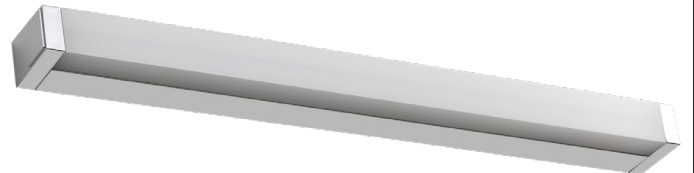

3418007

size: w: 905mm h: 62,5mm d: 40mm
bulb: LED 18 Watt 1300 Lumen
material: aluminium / plexi
colour: silver grey
voltage: 220-240V