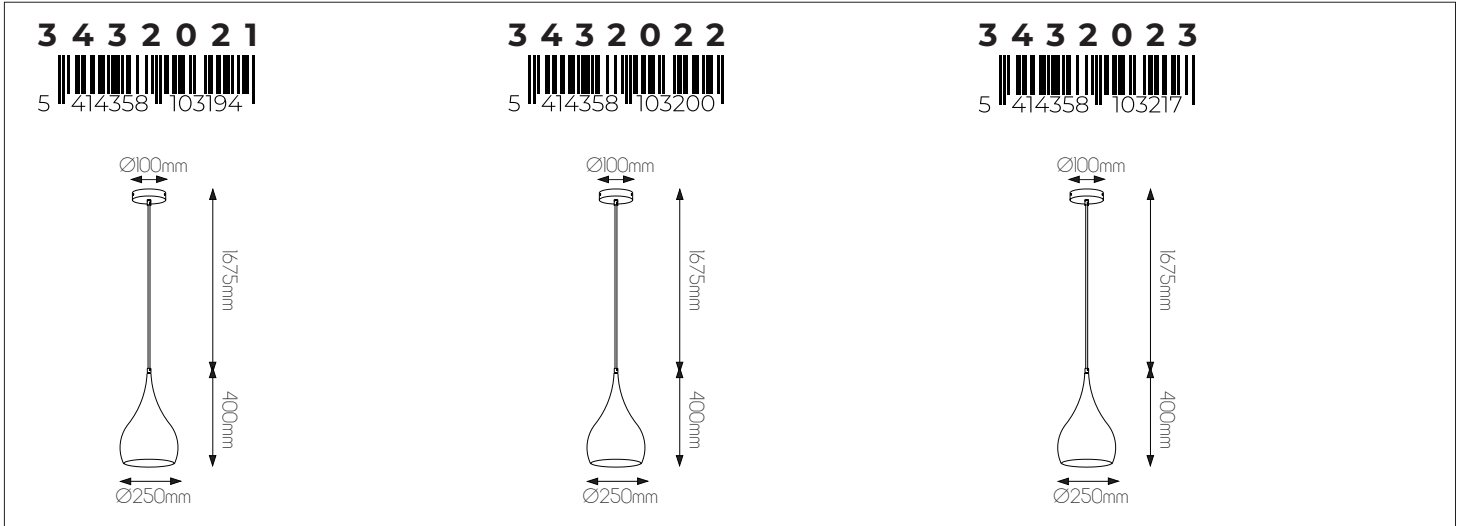

RONIN

fantasia.be
light designers

CE E27
not included

DIMENSIONS

SPECIFICATIONS

3432021

size: w: Ø250mm l: 2075mm
bulb: 1x E27 not included
material: aluminium
colour: matt black / gold
voltage: 220-240V

3432022

size: w: Ø250mm l: 2075mm
bulb: 1x E27 not included
material: aluminium
colour: copper / white
voltage: 220-240V

3432023

size: w: Ø250mm l: 2075mm
bulb: 1x E27 not included
material: aluminium
colour: matt scratched coffee / gold
voltage: 220-240V