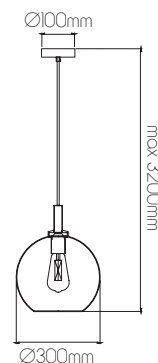

3 4 0 3 6 1 2

5 414358 110994