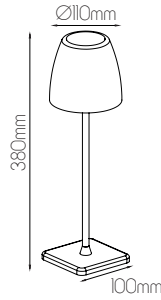

CE  LED included  BATTERY included 3000K warm white  IP54

DIMENSIONS

3 4 2 9 0 7 3

5 414358 108229

3 4 2 9 0 7 4

5 414358 108236

SPECIFICATIONS

3429073