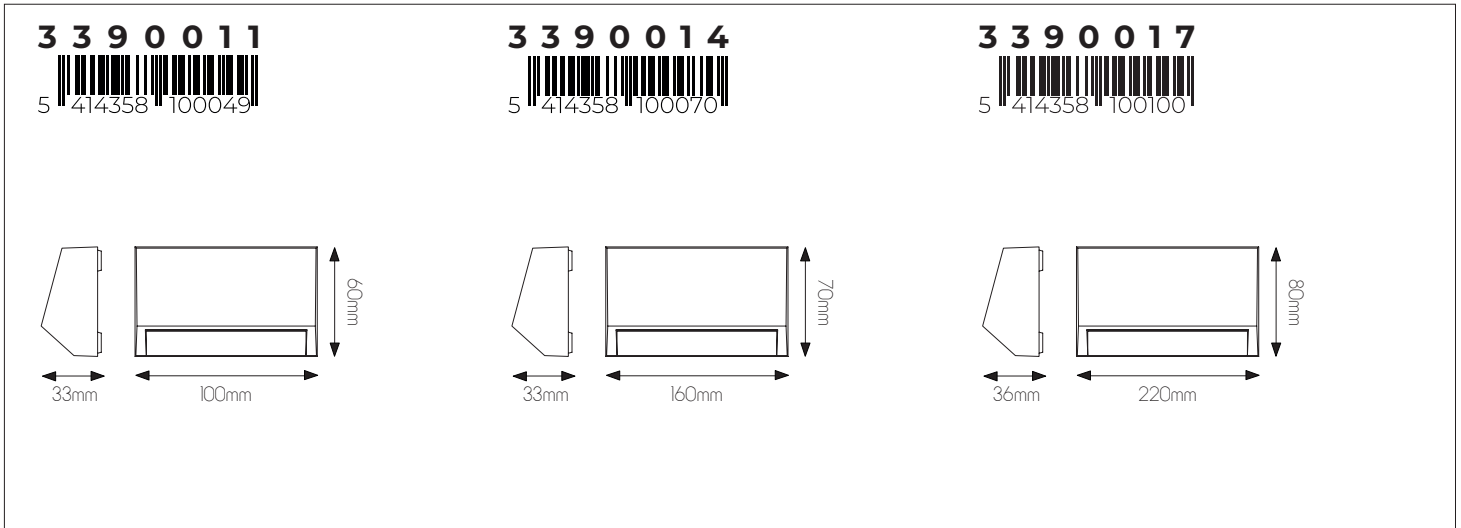

CE LED included 3000K warm white IP65

DIMENSIONS

SPECIFICATIONS

3390011

size: w: 100mm d: 33mm h: 60mm
bulb: LED 1,6 Watt 180 Lumen
material: ABS
colour: grey
voltage: 220-240V