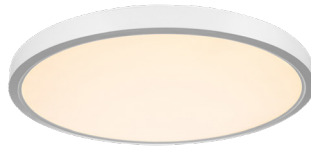

DIMENSIONS

3 4 2 2 1 2 3 5 414358 108748	3 4 2 2 1 2 4 5 414358 108755	3 4 2 2 1 2 5 5 414358 108762	3 4 2 2 1 2 6 5 414358 108779

SPECIFICATIONS

3422123

size: w: Ø300mm h: 24mm
bulb: 30 Watt LED 2400 Lumen
material: aluminium, plexi
colour: white
voltage: 220-240V

3422124

size: w: Ø400mm h: 24mm
bulb: 40 Watt LED 3200 Lumen
material: aluminium, plexi
colour: white
voltage: 220-240V

3422125

size: w: Ø300mm h: 24mm
bulb: 30 Watt LED 2400 Lumen
material: aluminium, plexi
colour: black
voltage: 220-240V

3422126

size: w: Ø400mm h: 24mm
bulb: 40 Watt LED 3200 Lumen
material: aluminium, plexi
colour: black
voltage: 220-240V

EXTRA INFORMATION

TRIAC dimmable via trailing edge and leading edge.

3422127 / 3422128:

pendant kit, cable length: 1200mm
material: aluminium
colour: white (**3422127**) or black (**3422128**)

3422127

3422128