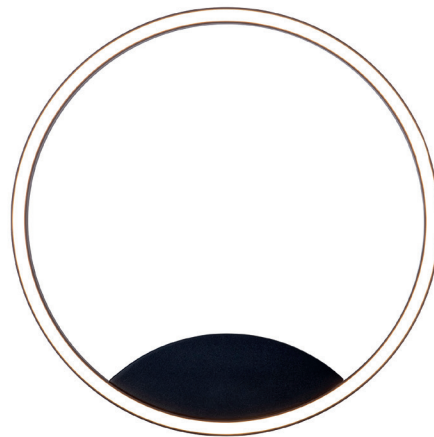

EXTRA INFORMATION

TRIAC dimmable via trailing edge and leading edge
Wall light: light shines to the back and lights up the wall

DIMENSIONS

SPECIFICATIONS

3435067

size: w: Ø400mm d: 41mm
 bulb: LED 23 Watt 805 Lumen
 material: aluminium / silicone
 colour: matt black
 voltage: 220-240V