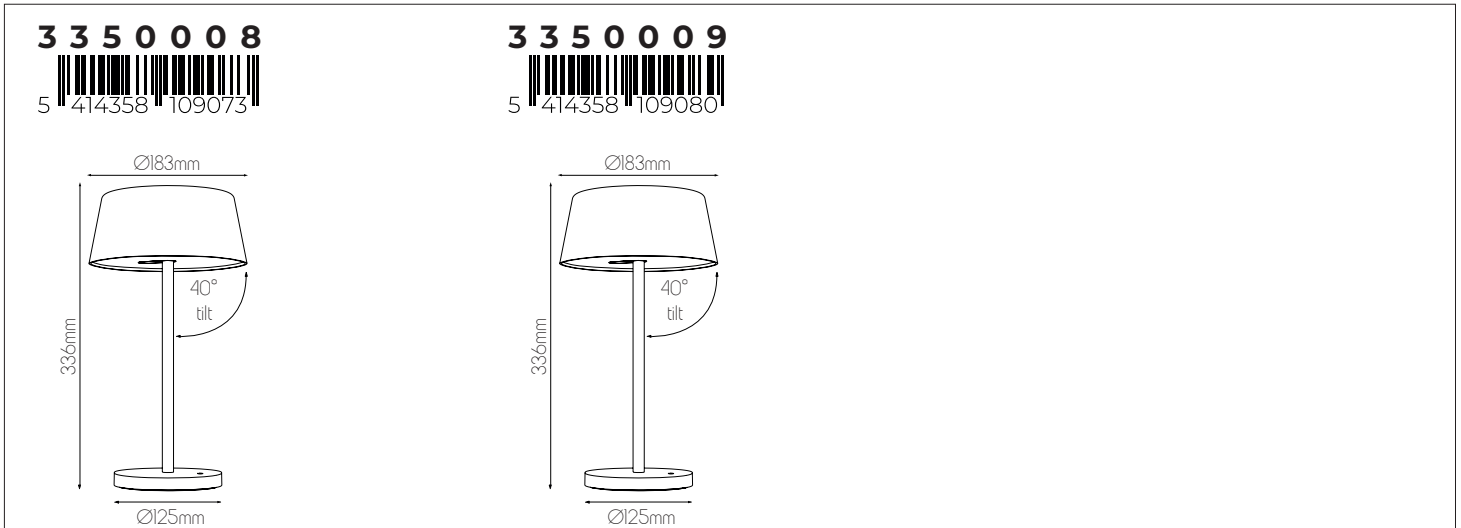

CCT:

Change the colour temperature, cycle between 3000K, 6500K, 4000K

DARLING

fantasia.be
light designers

DIMENSIONS

SPECIFICATIONS

3350027

size: w: Ø183mm h: 336mm
bulb: LED 5,3 Watt 550 Lumen
material: steel / plastic
colour: black
voltage: 220-240V