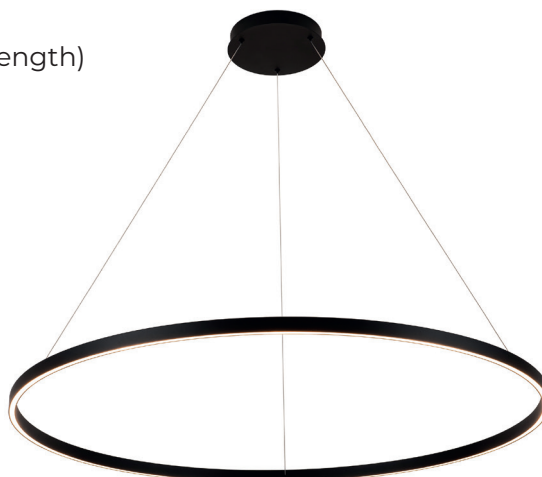

EXTRA INFORMATION

TRIAC dimmable via trailing edge and leading edge.
 The light shines up and down, lighting up the ceiling above and the area underneath.

DIMENSIONS

SPECIFICATIONS

3435044

size: w: Ø1200mm h: 3000mm (cable length)
 bulb: LED 105 Watt 2520 Lumen
 material: aluminium / acrylic
 colour: matt black
 voltage: 220-240V

3435045

size: w: 600x600mm h: 3000mm (cable length)
 bulb: LED 65 Watt 1560 Lumen
 material: aluminium / acrylic
 colour: matt black
 voltage: 220-240V

EXTRA INFORMATION

TRIAC dimmable via trailing edge and leading edge.
 The light shines up and down, lighting up the ceiling above and the area underneath.