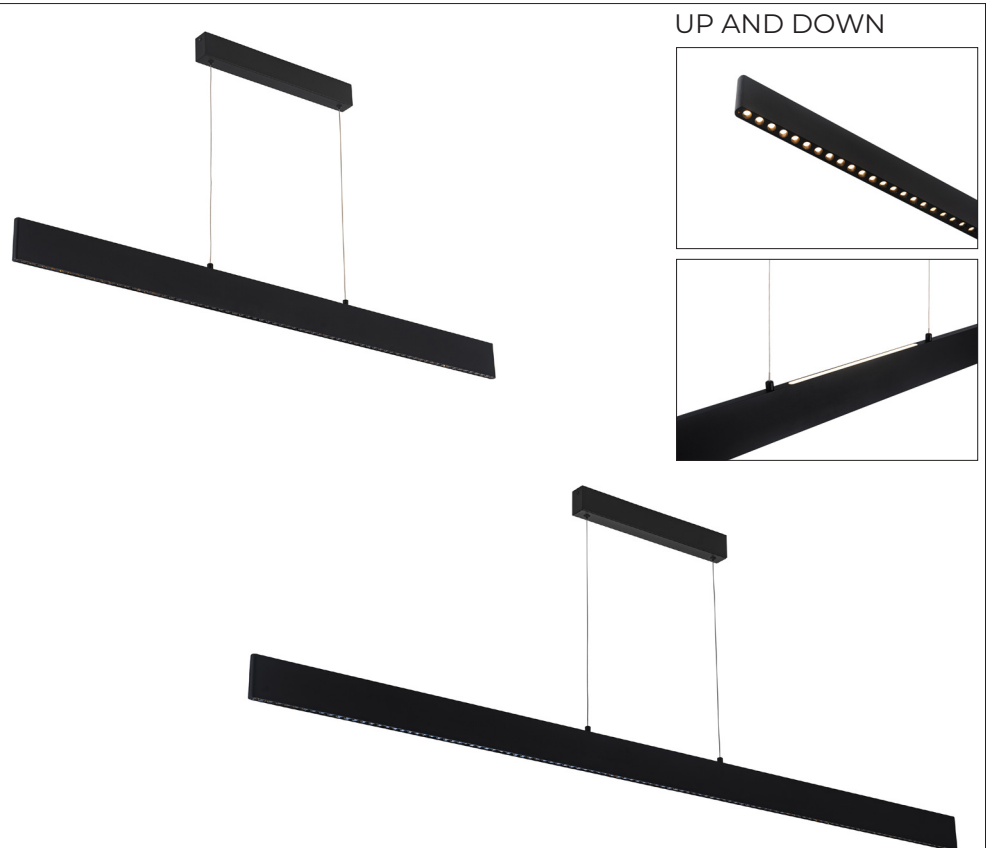

EXTRA INFORMATION

TRIAC dimmable via trailing edge and leading edge.
The light shines up and down, lighting up the ceiling above and the area underneath.

DIMENSIONS

SPECIFICATIONS

3435132

size: w: 1216mm l: 1550mm
 bulb: LED 38 Watt 1730 Lumen
 material: aluminium / acrylic
 colour: gold
 voltage: 220-240V