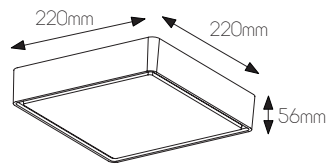

CE LED included DRIVER included 3000K warm white IP65

DIMENSIONS

3 3 9 0 0 3 0

5 414358 100148

3 3 9 0 0 3 1

5 414358 100155

3 3 9 0 0 3 2

5 414358 107369