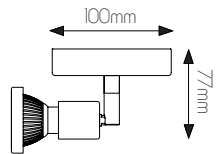

ROBUS

fantasia.be
light designers

DIMENSIONS

3 4 2 7 0 0 1

5 414358 092436

3 4 2 7 0 0 2

5 414358 092443

3 4 2 7 0 0 3

5 414358 092450

SPECIFICATIONS

3427001

size: w: 51mm l: 100mm h: 77mm
bulb: 1x GU10 LED
material: steel
colour: matt black / chrome
voltage: 220-240V

3427002

size: w: 51mm l: 250mm h: 77mm
bulb: 2x GU10 LED
material: steel
colour: matt black / chrome
voltage: 220-240V

3427003

size: w: 51mm l: 400mm h: 77mm
bulb: 3x GU10 LED
material: steel
colour: matt black / chrome
voltage: 220-240V

EXTRA INFORMATION

Included bulb: **8202652** GU10 LED 5 Watt 365 Lumen 50° Dimmable
More info page 371

Decorative chrome ring included (**3427999**)