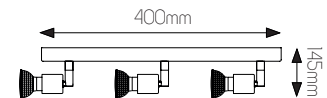

5 414358 054229

SPECIFICATIONS

3402131

size: w: 45mm w: 100mm h: 145mm
bulb: 1x GU10 LED
material: steel
colour: brushed steel
voltage: 220-240V

3402132

size: w: 45mm l: 250mm h: 145mm
bulb: 2x GU10 LED
material: steel
colour: brushed steel
voltage: 220-240V