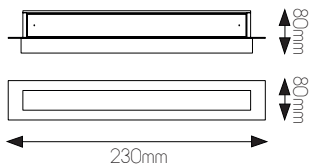

NENAD

fantasia.be
light designers

DIMENSIONS

4 0 1 2 1 1 2

5 414358 091422