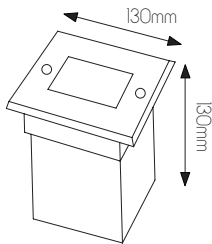

NELIO

fantasia.be
light designers

CE LED included DRIVER included 3000K warm white IP67

DIMENSIONS

3 3 7 6 0 3 0

11.5x11.5mm

SPECIFICATIONS

3376030

size: w: 130mm h: 130mm

bulb: LED 9 Watt 770 Lumen

material: aluminium / stainless steel / glass

colour: brushed steel

voltage: 220-240V