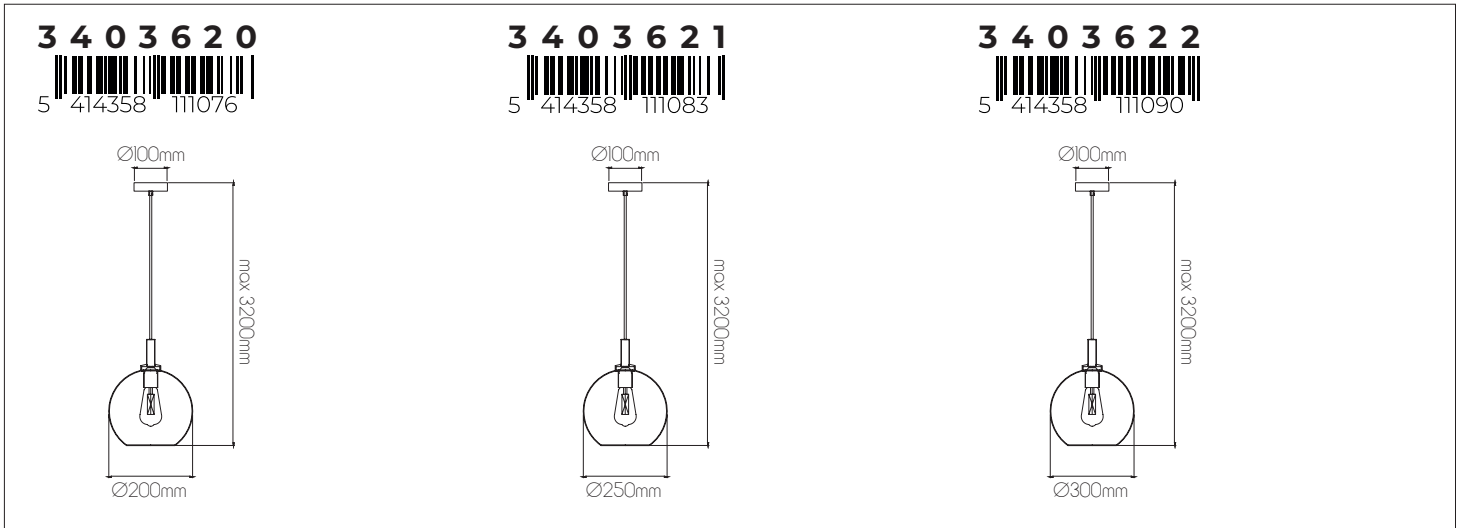

DIMENSIONS

SPECIFICATIONS

3403620

size: w: Ø200mm l: 3200mm
bulb: E27 max 60W (excl)
material: steel / glass
colour: matt black / clear glass
voltage: 220-240V

3403621

size: w: Ø250mm l: 3200mm
bulb: E27 max 60W (excl)
material: steel / glass
colour: matt black / clear glass
voltage: 220-240V