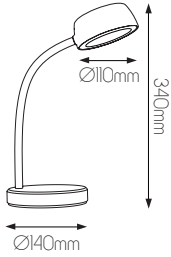

DIMENSIONS

3 3 5 0 0 9 4

5 414358 106829

3 3 5 0 0 9 5

5 414358 106836

SPECIFICATIONS

3350094

size: w: Ø140mm h: 340mm
bulb: LED 4.5 Watt 420 Lumen
material: steel / plastic
colour: black
voltage: 220-240V

3350095

size: w: Ø140mm h: 340mm
bulb: LED 4.5 Watt 420 Lumen
material: steel / plastic
colour: white
voltage: 220-240V

EXTRA INFORMATION

Power cord and switch included.