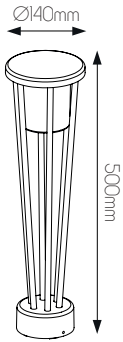

MILOU

fantasia.be
light designers

CE LED included DRIVER included 3000K warm white IP65

DIMENSIONS

3 4 2 9 0 8 5

5 414358 111182

SPECIFICATIONS

3429085

size: w: Ø140mm h: 500mm
bulb: LED 7 Watt 680 Lumen
material: aluminium / PC
colour: matt black
voltage: 220-240V