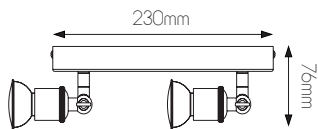

DIMENSIONS

4 0 1 4 0 0 4

5 414358 097523

4 0 1 4 0 0 5

5 414358 097530

4 0 1 4 0 0 6

5 414358 097547

SPECIFICATIONS

4014004

size: w: 230mm h: 76mm
bulb: 4x GU10 LED
material: steel
colour: ruggine
voltage: 220-240V

4014005

size: w: Ø80mm h: 76mm
bulb: 2x GU10 LED
material: steel
colour: ruggine
voltage: 220-240V

4014006

size: w: Ø200mm h: 119mm
bulb: 3x GU10 LED
material: steel
colour: ruggine
voltage: 220-240V

EXTRA INFORMATION

Included bulb: **8202654** GU10 LED 4,3 Watt 350 Lumen 56° Dimmable
More info page 371