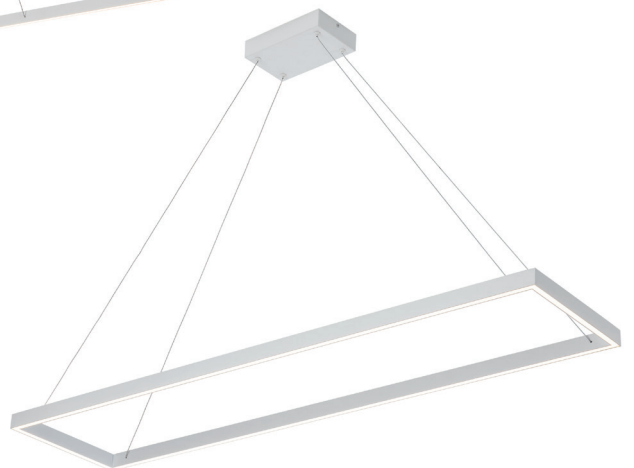

3435055

size: w: 600x600mm h: 3000mm (cable length)
bulb: LED 65 Watt 1560 Lumen
material: aluminium / acrylic
colour: matt white
voltage: 220-240V

EXTRA INFORMATION

TRIAC dimmable via trailing edge and leading edge.
The light shines up and down, lighting up the ceiling above and the area underneath.

EXTRA INFORMATION

TRIAC dimmable via trailing edge and leading edge.
 The light shines up and down, lighting up the ceiling above and the area underneath.

DIMENSIONS

SPECIFICATIONS

3435022

size: w: Ø525mm h: 1200mm (cable length)
bulb: LED 47 Watt 1645 Lumen
material: aluminium / acrylic
colour: matt black
voltage: 220-240V