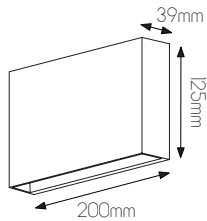

CE LED included DRIVER included 3000K warm white IP65

DIMENSIONS

3 3 9 0 0 9 2

5 414358 106638