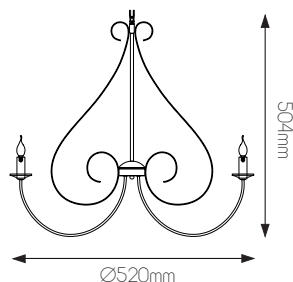

MARQUIS

fantasia.be
light designers

CE  E14
not included

DIMENSIONS

3 4 1 6 1 8 1

5 414358 097011

3 4 1 6 1 8 4

5 414358 097028