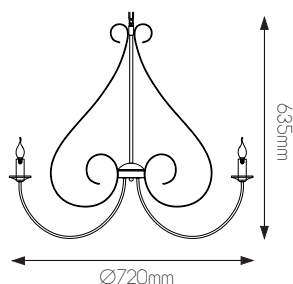

CE E14
not included

DIMENSIONS

3 4 1 6 1 7 5

5 414358 096991