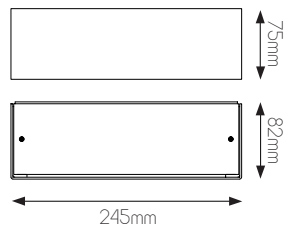

FLUO

fantasia.be
light designers

DIMENSIONS

4 0 1 2 1 9 6

4 0 1 2 1 9 8