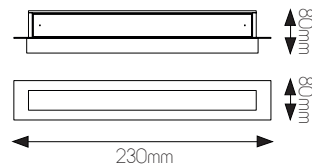

4 0 1 2 1 1 3

5 414358 099510