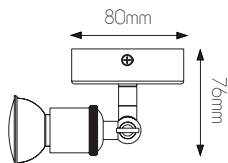

DIMENSIONS

4 0 1 4 0 0 1

5 414358 097493

4 0 1 4 0 0 2

5 414358 097509

4 0 1 4 0 0 3

5 414358 097516

SPECIFICATIONS

4014001

size: w: 80mm h: 76mm
bulb: 1x GU10 LED
material: steel
colour: ruggine
voltage: 220-240V

4014002

size: w: 80mm l: 250mm h: 76mm
bulb: 2x GU10 LED
material: steel
colour: ruggine
voltage: 220-240V

4014003

size: w: 80mm l: 390mm h: 76mm
bulb: 3x GU10 LED
material: steel
colour: ruggine
voltage: 220-240V

EXTRA INFORMATION

Included bulb: **8202654** GU10 LED 4,3 Watt 350 Lumen 56° Dimmable
More info page 371