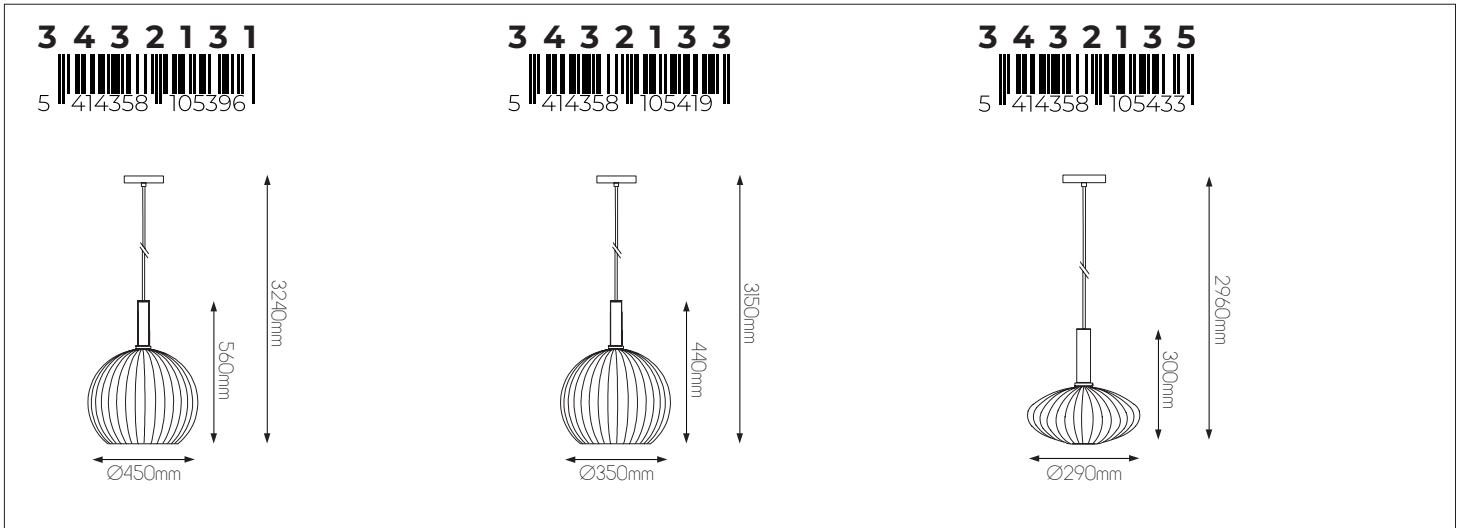

CE E27
not included

DIMENSIONS

SPECIFICATIONS

3432131

size: w: Ø450mm l: 3240mm
bulb: 1x E27 not included
material: aluminium / fabric cable
colour: black / gold ring (80mm)
voltage: 220-240V

3432133

size: w: Ø350mm l: 3150mm
bulb: 1x E27 not included
material: aluminium / fabric cable
colour: black / gold ring (65mm)
voltage: 220-240V

3432135

size: w: Ø290mm l: 2960mm
bulb: 1x E27 not included
material: aluminium / fabric cable
colour: black / gold ring (55mm)
voltage: 220-240V