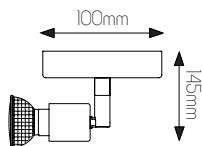

RUNE

fantasia.be
light designers

DIMENSIONS

SPECIFICATIONS

3402141

size: w: 45mm l: 100mm h: 145mm
bulb: 1x GU10 LED
material: steel
colour: bronze
voltage: 220-240V

3402142

size: w: 45mm l: 250mm h: 145mm
bulb: 2x GU10 LED
material: steel
colour: bronze
voltage: 220-240V