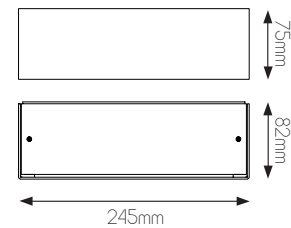

fantasia.be
light designers

DIMENSIONS

4 0 1 2 1 9 6

4 0 1 2 1 9 8

4 0 1 2 1 9 9

SPECIFICATIONS

4012196

size: w: 245mm h: 75mm d: 82mm
bulb: 1x R7S LED
material: aluminium / glass
colour: brushed aluminium
voltage: 220-240V