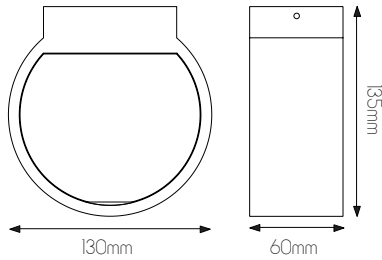

DIMENSIONS

3 4 3 4 0 0 0

SPECIFICATIONS

3434000

size: w: 130mm d: 135mm h: 60mm

bulb: LED 5,5 Watt 660 Lumen

material: aluminium

colour: matt black