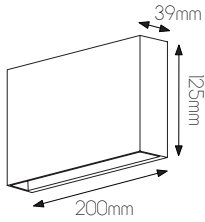

SPECTRA

fantasia.be
light designers

CE LED included DRIVER included 3000K warm white IP65

DIMENSIONS

3 3 9 0 0 9 0

5 414358 106614