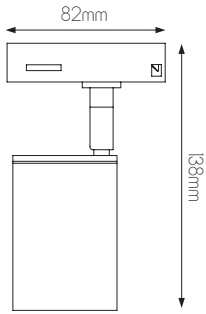

DIMENSIONS

TR0131B

5 414358 105761