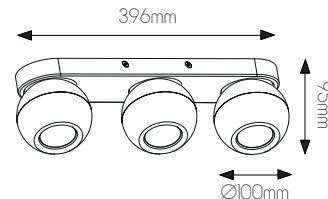

3 4 3 3 0 4 3

5 414358 111960