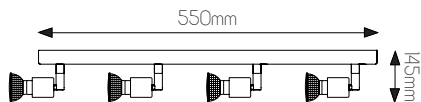

RUNE

fantasia.be
light designers

CE  **GU10**
included **2700K**
warm white 

DIMENSIONS

SPECIFICATIONS

3402134

size: w: 45mm l: 550mm h: 145mm
bulb: 4x GU10 LED
material: steel
colour: brushed steel
voltage: 220-240V