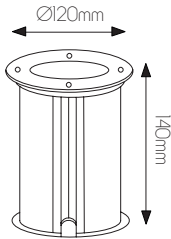

ATLANTIS II

fantasia.be
light designers

CE GU10
not included IP67

DIMENSIONS

3 3 7 6 0 5 0

5 414358 100544