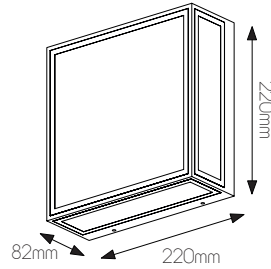

3 4 2 9 0 7 1

5 414358 105235