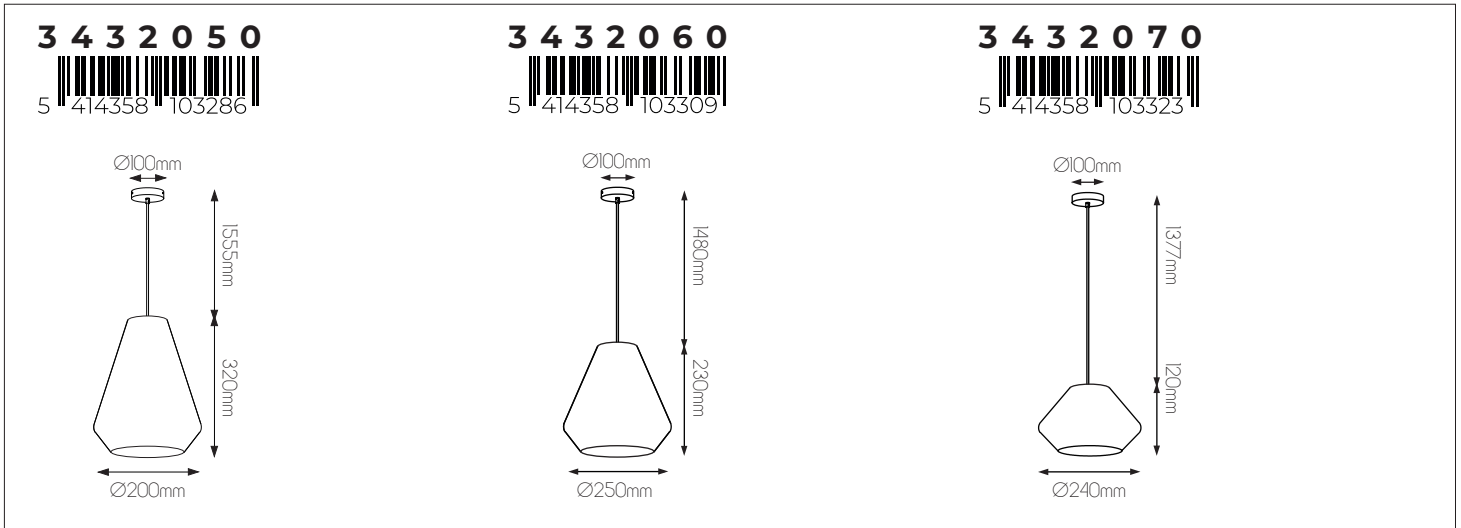

DIMENSIONS

SPECIFICATIONS

3432050

size: w: Ø200mm l: 1875mm
bulb: 1x E27 not included
material: aluminium
colour: matt white
voltage: 220-240V

3432060

size: w: Ø250mm l: 1710mm
bulb: 1x E27 not included
material: aluminium
colour: matt white
voltage: 220-240V

3432070

size: w: Ø240mm l: 1497mm
bulb: 1x E27 not included
material: aluminium
colour: matt white
voltage: 220-240V