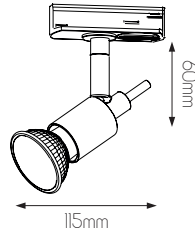

DIMENSIONS

TR0130B

5 414358 101381

TR0130W

5 414358 101374

SPECIFICATIONS

TR0130B

size: w: 115mm h: 60mm
bulb: 1x GU10 (excl)
material: aluminium
colour: matt black
voltage: 220-240V