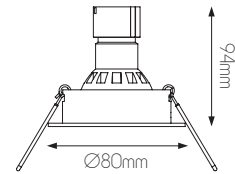

Ø60-65mm

SPECIFICATIONS

4014270

size: w: Ø80mm d: 94mm
bulb: GU10 max 50 Watt (excl)
material: aluminium
colour: matt white
voltage: 220-240V