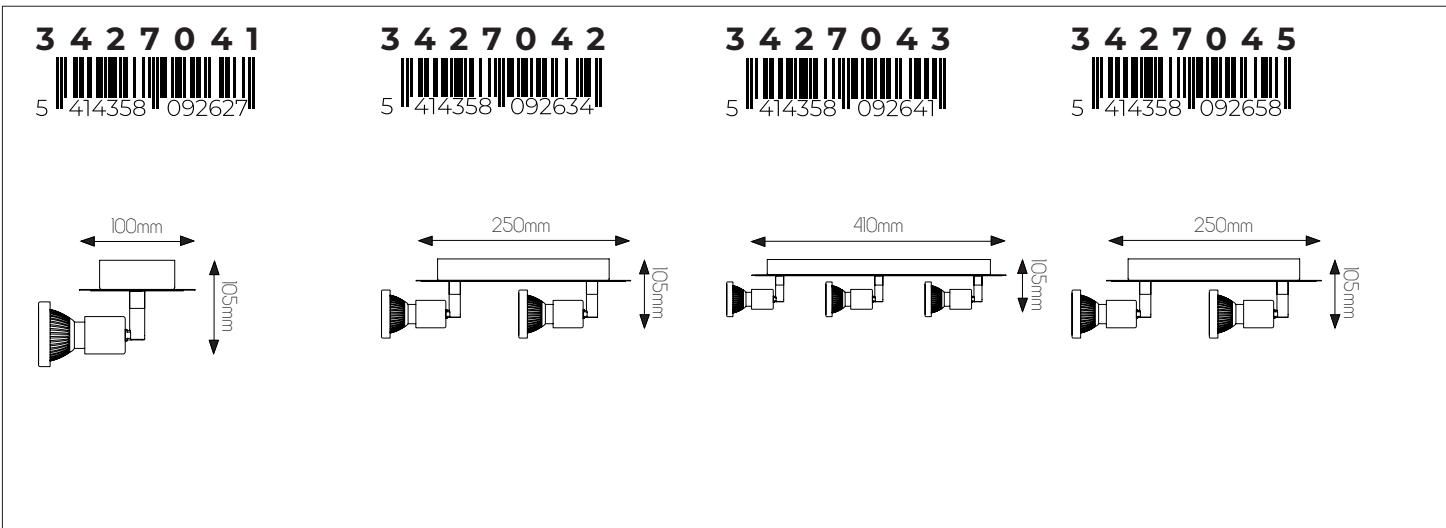

5 414358 098773

4 0 1 4 2 1 3

5 414358 098780

SPECIFICATIONS

4014210

size: w: 100mm h: 140mm
bulb: 1x GU10 LED
material: aluminium
colour: matt white
voltage: 220-240V

4014211

size: w: 100mm l: 300mm h: 140mm
bulb: 2x GU10 LED
material: aluminium
colour: matt white
voltage: 220-240V

Decorative chrome ring included (**3427999**)

DIMENSIONS

SPECIFICATIONS

3427041

size: w: 100mm h: 105mm
bulb: 1x GU10 LED
material: steel
colour: matt white / chrome
voltage: 220-240V

3427042

size: w: 90mm l: 250mm h: 105mm
bulb: 2x GU10 LED
material: steel
colour: matt white / chrome
voltage: 220-240V