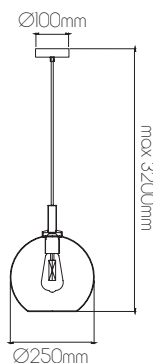

3 4 0 3 6 1 1

5 414358 110987