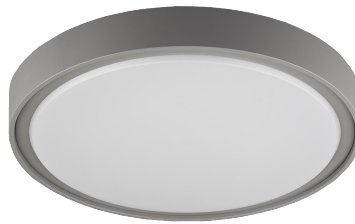

EXTRA INFORMATION

CE  LED included  3000K warm white IP65

DIMENSIONS

SPECIFICATIONS

3390050

size: w: Ø360mm h: 47mm
bulb: LED 24 Watt 3100 Lumen
material: ABS
colour: grey
voltage: 220-240V

3390051

size: w: Ø360mm h: 47mm
bulb: LED 24 Watt 3100 Lumen
material: ABS
colour: white
voltage: 220-240V