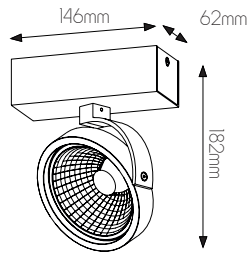

SPOT LIGHTS

PULSE

fantasia.be
light designers

DIMENSIONS

4 0 1 4 3 4 0

5 414358 102173

4 0 1 4 3 4 1

5 414358 102180