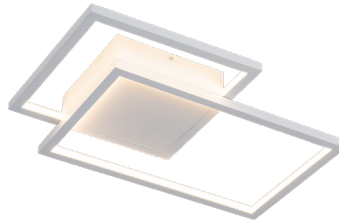

3435091

size: w: 435mm h: 335mm d: 60mm
bulb: LED 42 Watt 1286 Lumen
material: aluminium / acrylic
colour: matt white
voltage: 220-240V