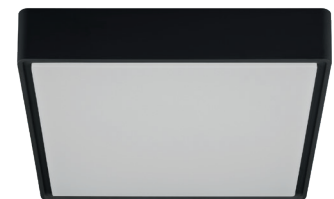

3390037

size: w: 296mm d: 296mm h: 78mm
bulb: LED 16 Watt 1800 Lumen
material: ABS
colour: black
voltage: 220-240V