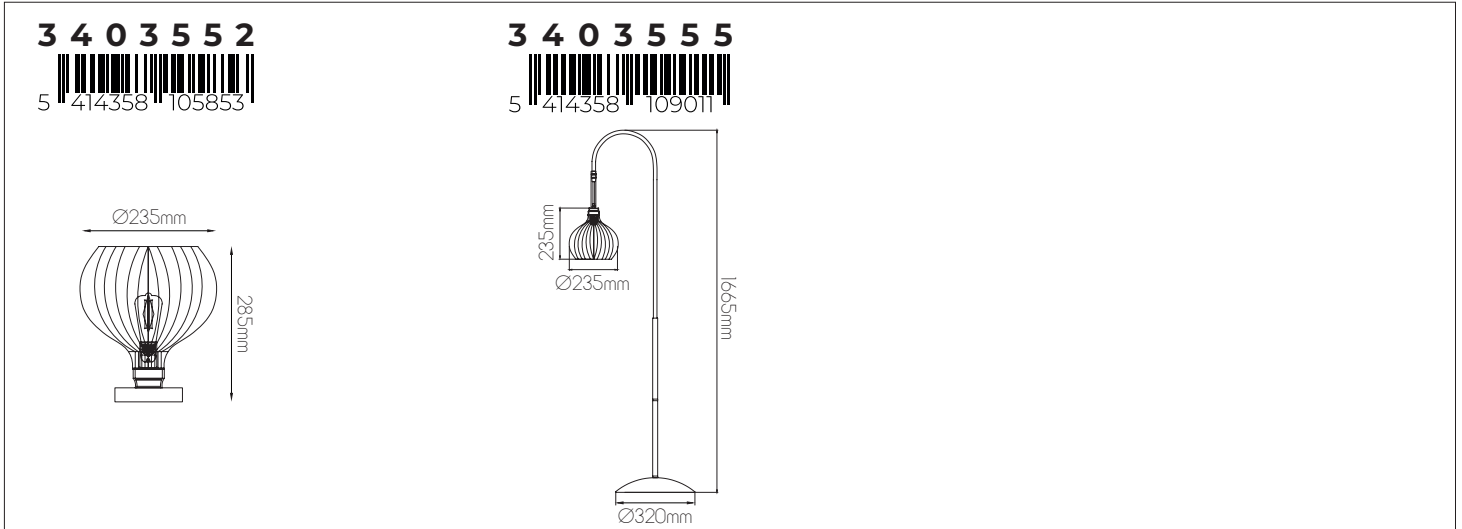

RAGA

fantasia.be
light designers

CE E27
not included

DIMENSIONS

SPECIFICATIONS

3403552

size: w: $\text{Ø}235\text{mm}$ h: 285mm
bulb: 1x E27 not included
material: steel
colour: matt black / copper
voltage: 220-240V

3403555

size: w: $\text{Ø}320\text{mm}$ h: 1665mm
bulb: 1x E27 not included
material: aluminium
colour: matt black / copper
voltage: 220-240V