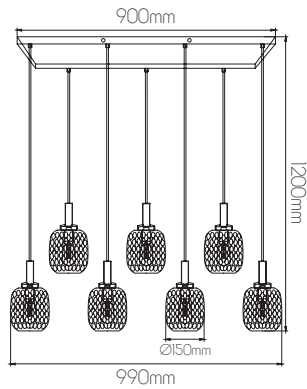

EXTRA INFORMATION

CE  E27
not included

DIMENSIONS

3 4 0 3 6 6 8

5 414358 112271

SPECIFICATIONS

3403668

size: w: 990mm l: 1200mm