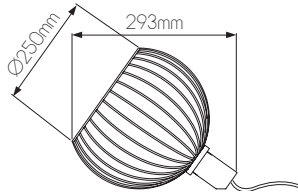

DIMENSIONS