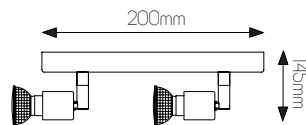

RUNE

DIMENSIONS

3 4 0 2 2 3 4

5 414358 070663

3 4 0 2 2 3 5

5 414358 070670

SPECIFICATIONS

3402234

size: w: 45mm l: 550mm h: 145mm
bulb: 4x GU10 LED
material: steel
colour: matt white
voltage: 220-240V

3402235

size: w: 200mm h: 145mm
bulb: 4x GU10 LED
material: steel
colour: matt white
voltage: 220-240V

EXTRA INFORMATION

Included bulb: **8202654** GU10 LED 4,3 Watt 350 Lumen 56° Dimmable
More info page 371