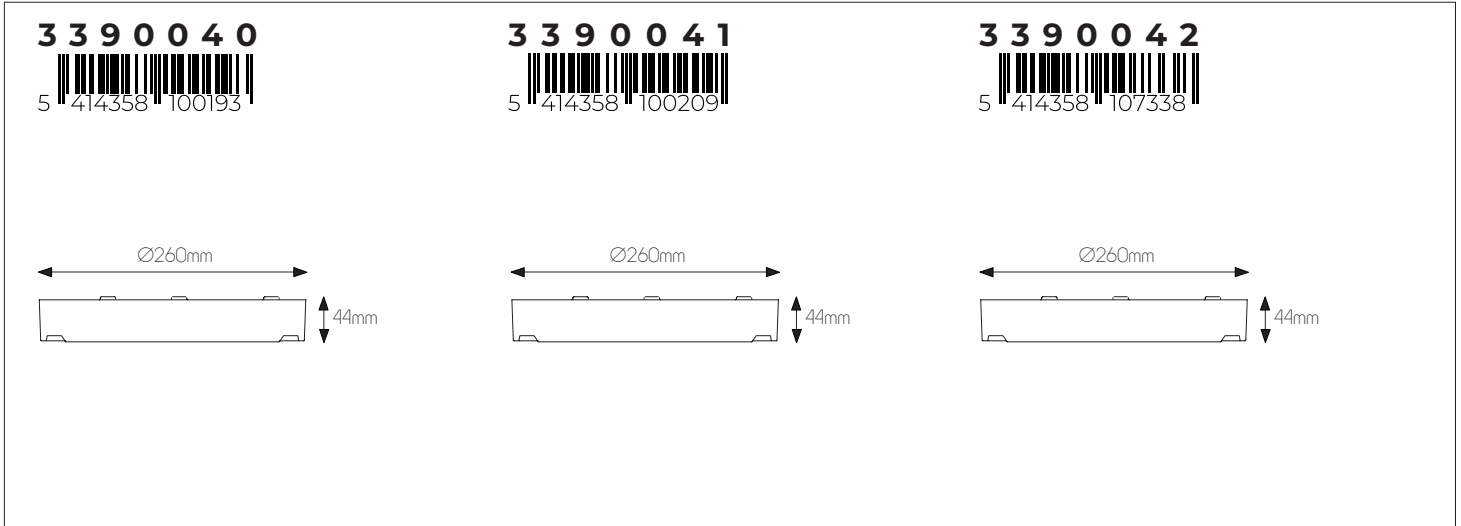

CE LED included 3000K warm white IP65

DIMENSIONS

SPECIFICATIONS

3390040

size: w: Ø260mm h: 44mm
bulb: LED 15 Watt 1550 Lumen
material: ABS
colour: grey
voltage: 220-240V