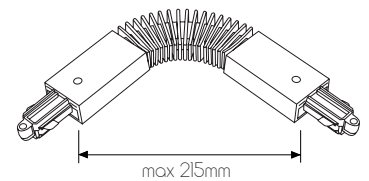

TR0125W

1F TRACK flexible connector + feeder, white

TR0126B

1F TRACK variable L-connector, black