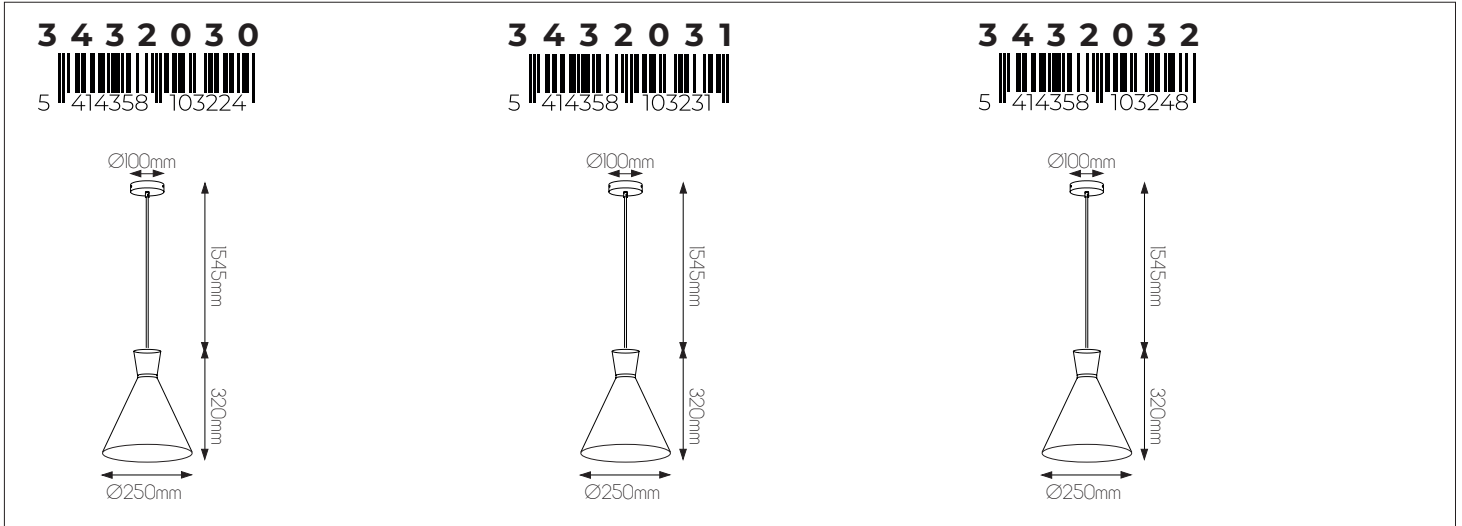

DIMENSIONS

SPECIFICATIONS

3432030

size: w: Ø250mm l: 1865mm
bulb: 1x E27 not included
material: aluminium
colour: matt white / white / silver ring
voltage: 220-240V

3432031

size: w: Ø250mm l: 1865mm
bulb: 1x E27 not included
material: aluminium
colour: matt black / white / copper ring
voltage: 220-240V

3432032

size: w: Ø250mm l: 1865mm
bulb: 1x E27 not included
material: aluminium
colour: copper / white / black ring
voltage: 220-240V