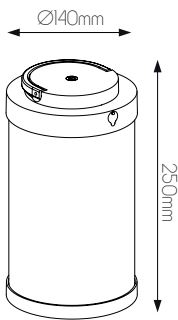

CE LED included BATTERY included 3000K warm white IP54

DIMENSIONS

3 4 2 9 1 0 2

5 414358 111250

SPECIFICATIONS

3429102

size: w: Ø140mm h: 250mm
bulb: LED 2 Watt 370 Lumen
material: aluminium / PC
colour: matt black
voltage: 220-240V