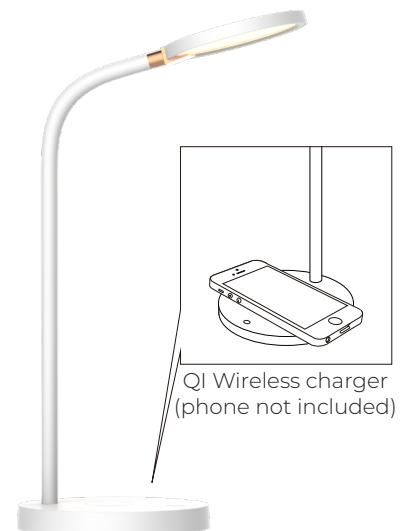

EXTRA INFORMATION

3-Step dimmer built in:

Press touch button to dim the light in 3 steps.

Qi Wireless charger:

Recharge mobile phones that support Qi wireless charging.