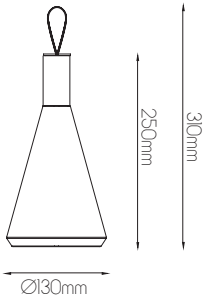

CE LED included BATTERY included 3000K warm white IP44

DIMENSIONS

3 4 3 0 0 6 0

5 414358 110888

SPECIFICATIONS

3430060

size: w: Ø130mm h: 310mm
bulb: LED 1,2 Watt 60 Lumen
material: plastic
colour: white / black / grey
voltage: 220-240V