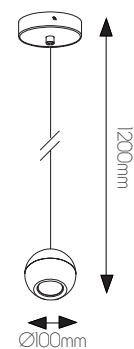

3 4 3 3 0 2 6

5 414358 104474