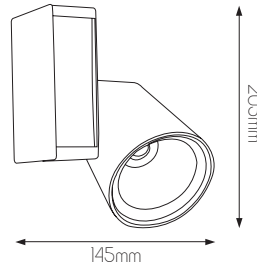

SPECIFICATIONS

3426050

colour: matt white

3426051

colour: matt black

size: w: 145mm h: max 205mm

voltage: 220-240V

empty body for 3F track

Aluminium housing

Passive heatsink

LED chips for special applications available on demand

Lumen output depends on driver, LED chip and ambient temperature

A complete item consists of:

- Reflector:

16° (**3426057**), 24° (**3426058**), 36° (**3426059**)

- LED driver:

Power 23 Watt: Tridonic - 700mA (**3426991**)

Power 33 Watt: Tridonic - 1050mA (**3426993**)

- LED chip:

3000K RA>90 (**8201420**), 4000K RA>90 (**8201421**), 2500K RA>80 (**8201422**), 1700K RA>80 (**8201423**)

Driver	Watt	Reflector	Chip Verol8 Gen7	RA	Max Lumen**
Tridonic 700mA	23W	16°/24°/36°	3000K	>90	2591
Tridonic 700mA	23W	16°/24°/36°	4000K	>90	2778
Tridonic 700mA	23W	16°/24°/36°	2500K bread	>80	2776
Tridonic 700mA	23W	16°/24°/36°	1700K meat	>80	1717
Tridonic 1050mA	33W	16°/24°/36°	3000K	>90	3709
Tridonic 1050mA	33W	16°/24°/36°	4000K	>90	3976
Tridonic 1050mA	33W	16°/24°/36°	2500K bread	>80	4046
Tridonic 1050mA	33W	16°/24°/36°	1700K meat	>80	2479

**when used with an ambient room temperature of max 45°C

EXTRA INFORMATION

The completed item always consists of an empty body, LED driver, LED chip and reflector.