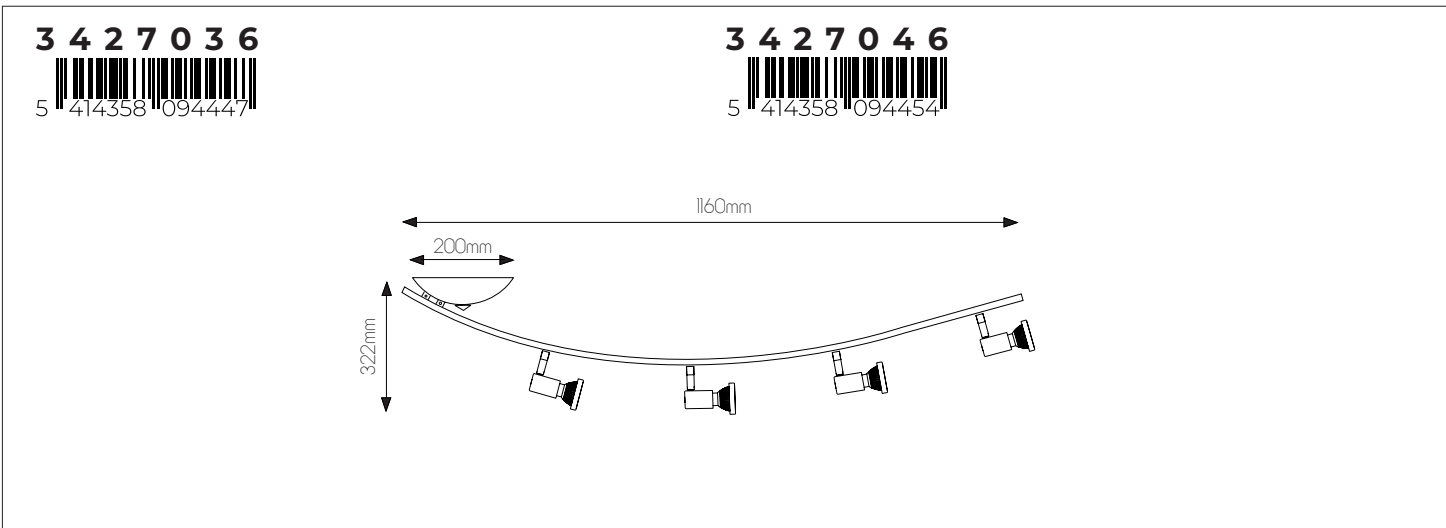

DIMENSIONS

SPECIFICATIONS

3427036

size: w: 200mm l:1160mm h: 322mm
bulb: 4x GU10 LED
material: steel
colour: matt black / chrome
voltage: 220-240V