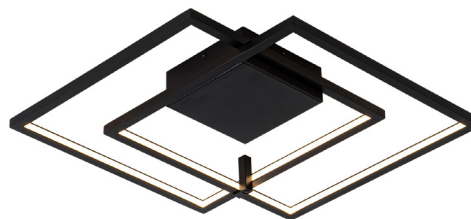

3435102

size: w: 502,5mm l: 502,5mm h: 60mm
bulb: LED 42 Watt 1385 Lumen
material: aluminium / acrylic
colour: matt black
voltage: 220-240V

3435103

size: w: 644mm l: 644mm h: 60mm
bulb: LED 56 Watt 1816 Lumen
material: aluminium / acrylic
colour: matt black
voltage: 220-240V