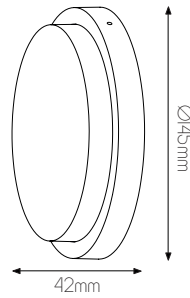

3 4 3 4 0 6 1

5 414358 111304