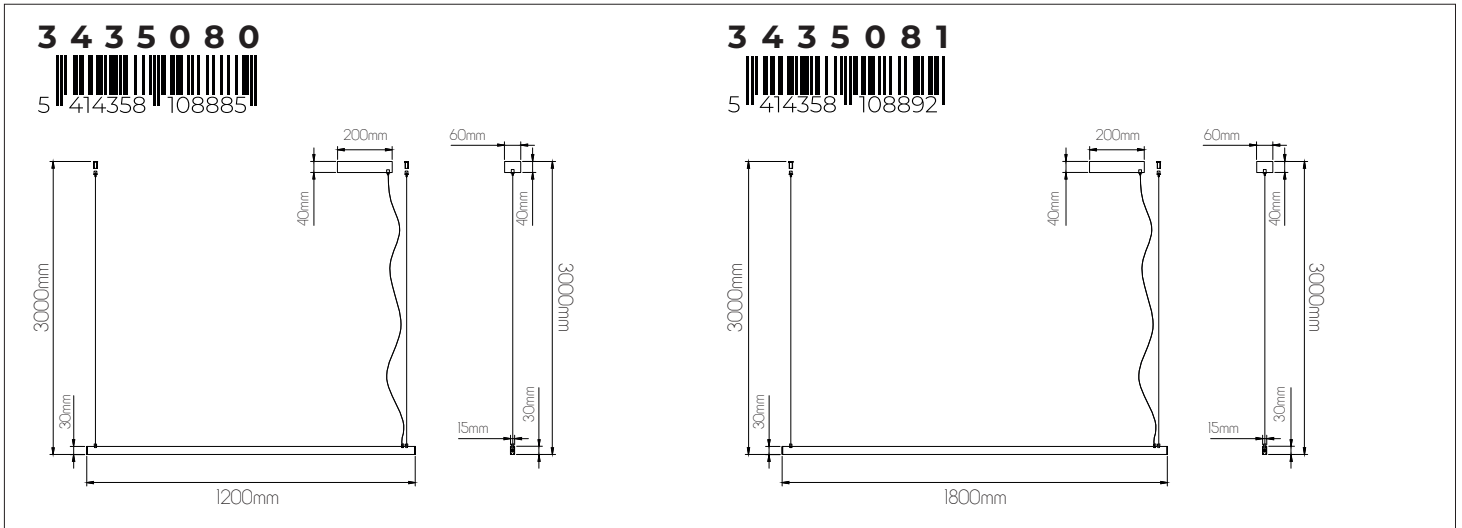

5 414358 104504

SPECIFICATIONS

3433031

size: w: 100mm l: 140mm h: 95mm
bulb: 1x GU10 (excl)
material: steel
colour: matt black
voltage: 220-240V

3433032

size: w: 100mm l: 250mm h: 95mm
bulb: 2x GU10 (excl)
material: steel
colour: matt black
voltage: 220-240V

EXTRA INFORMATION

TRIAC dimmable via trailing edge and leading edge.
 The light shines up and down, lighting up the ceiling above and the area underneath.

DIMENSIONS

SPECIFICATIONS

3435072

size: w: 2400mm l: 3000mm (cable length)

DIMENSIONS

SPECIFICATIONS

3435080

size: w: 1200mm l: 3000mm (cable length)
bulb: LED 38 Watt 2085 Lumen
material: aluminium / acrylic
colour: matt black
voltage: 220-240V

3435081

size: w: 1800mm l: 3000mm (cable length)
bulb: LED 40 Watt 2960 Lumen
material: aluminium / acrylic
colour: matt black
voltage: 220-240V

EXTRA INFORMATION

TRIAC dimmable via trailing edge and leading edge.
The light shines up and down, lighting up the ceiling above and the area underneath.

DIMENSIONS

SPECIFICATIONS

3435082

size: w: 2400mm l: 3000mm (cable length)