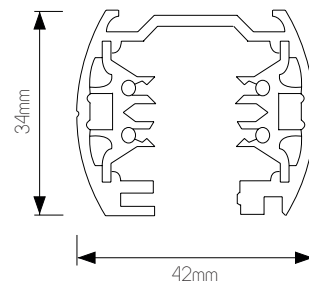

SPECIFICATIONS

TR0002B

3F TRACK 1930mm, black

TR0002W

3F TRACK 1930mm, white

TR0003B

3F TRACK 2930mm, black

TR0003W

3F TRACK 2930mm, white

TR0011B

3F TRACK miniconnector, black

TR0011W

3F TRACK miniconnector, white

TR0012B

3F TRACK linear connector + feeder, black