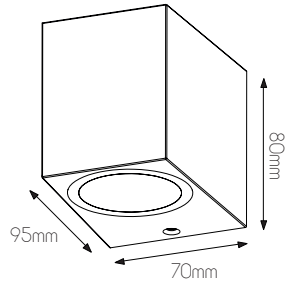

CE **GU10**
not included **IP54**

DIMENSIONS

3 4 3 4 0 3 0

5 414358 104719