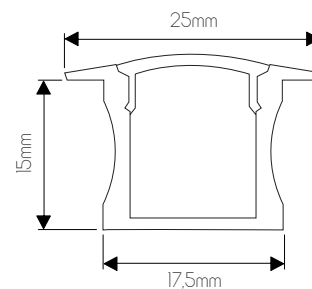

3428114

25x15x3000mm

NOTTE

Aluminium profile
for ledstrips max 12mm wide

3428103

17,5x15x1000mm

3428108

17,5x15x2000mm