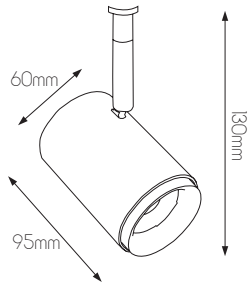

LITHIUM

fantasia.be
light designers

CE LED included DRIVER included DIM TO WARM 3000K-2000K

DIMENSIONS

TR0141B