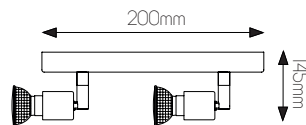

RUNE

fantasia.be
light designers

CE **GU10**
included **2700K**
warm white

DIMENSIONS