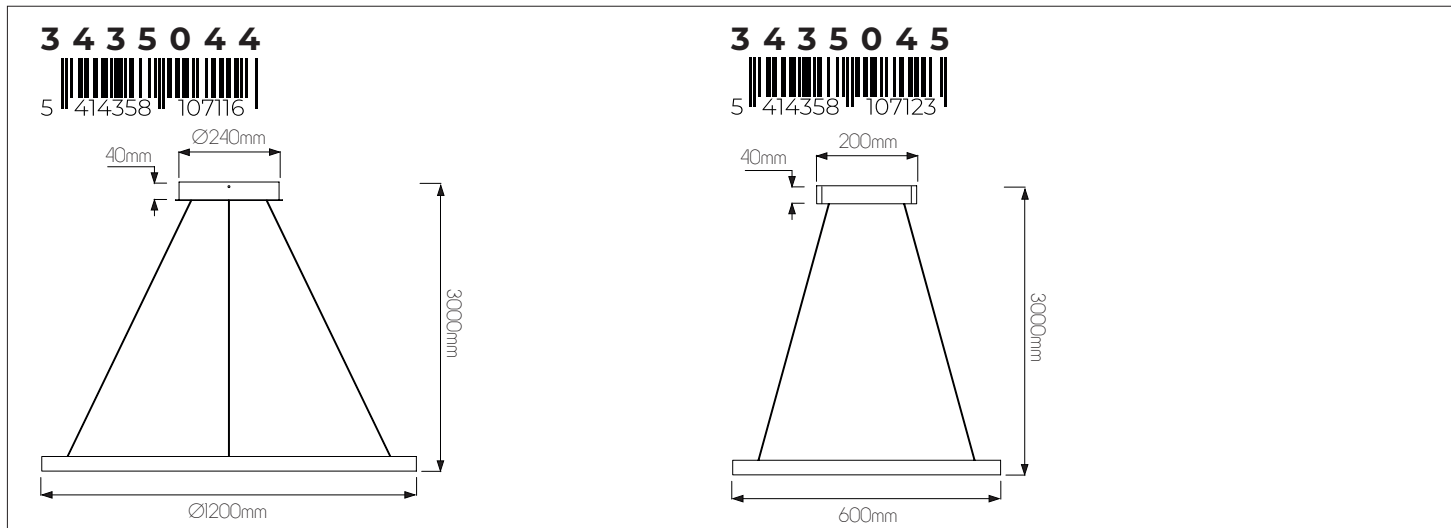

EXTRA INFORMATION

TRIAC dimmable via trailing edge and leading edge.
 The light shines up and down, lighting up the ceiling above and the area underneath.

DIMENSIONS

SPECIFICATIONS

3435044

size: w: Ø1200mm h: 3000mm (cable length)
 bulb: LED 105 Watt 2520 Lumen
 material: aluminium / acrylic
 colour: matt black
 voltage: 220-240V