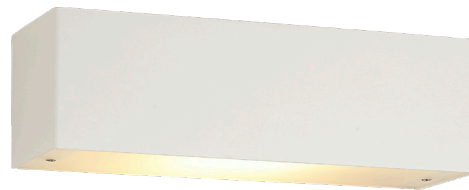

4012199

size: w: 245mm h: 75mm d: 82mm
bulb: 1x R7S LED
material: aluminium / glass
colour: matt black
voltage: 220-240V