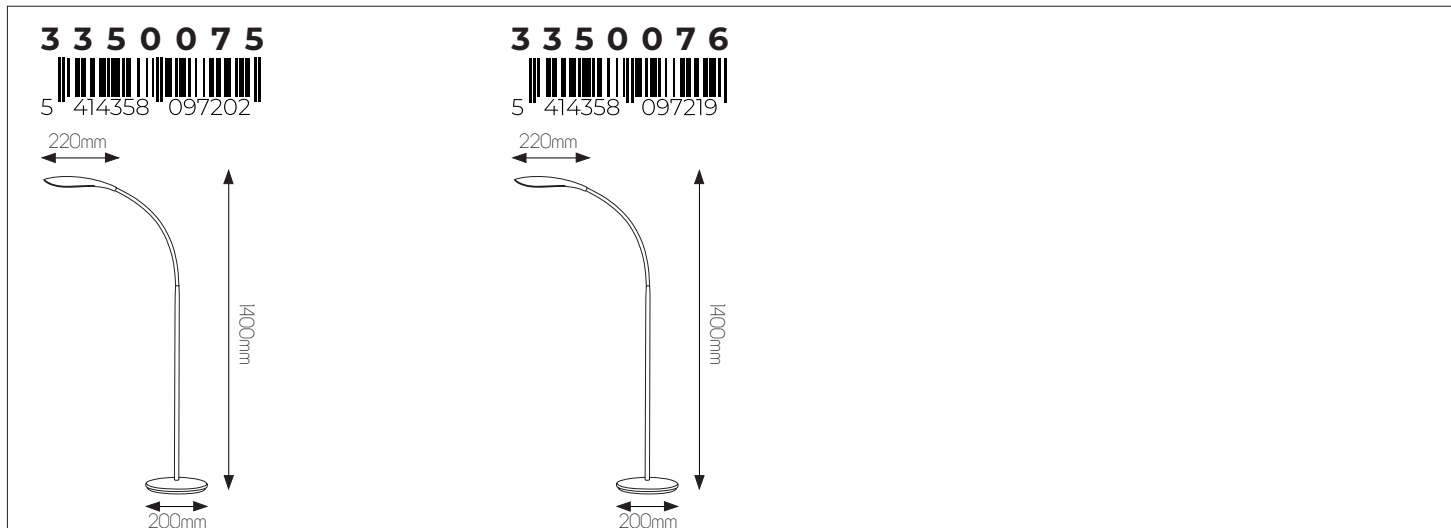

EXTRA INFORMATION

3-Step dimmer built in:

Press touch button to dim the light in 3 steps.

Power cord and switch included.

DIMENSIONS

SPECIFICATIONS

3350075

size: w: 200mm h: 1400mm
bulb: 5,5 Watt LED 660 Lumen
material: steel / plastic
colour: white
voltage: 220-240V