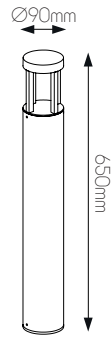

SPECIFICATIONS

3429095

size: w: Ø90mm h: 350mm
bulb: LED 7 Watt 680 Lumen
material: aluminium
colour: matt black
voltage: 220-240V

3429096

size: w: Ø90mm h: 650mm
bulb: LED 7 Watt 680 Lumen
material: aluminium
colour: matt black
voltage: 220-240V