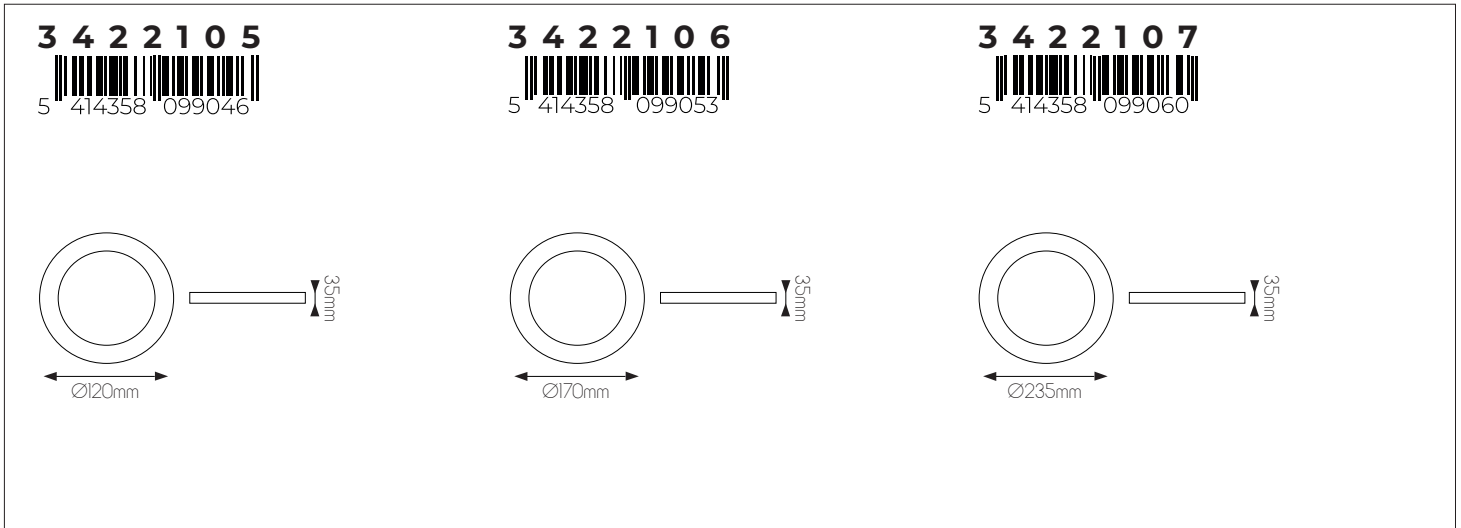

DIMENSIONS

SPECIFICATIONS

3422105

size: w: Ø120mm h: 35mm
bulb: LED 6 Watt 480 Lumen
material: aluminium / plexi
colour: matt black
voltage: 220-240V

3422106

size: w: Ø170mm h: 35mm
bulb: LED 12 Watt 960 Lumen
material: aluminium / plexi
colour: matt black
voltage: 220-240V