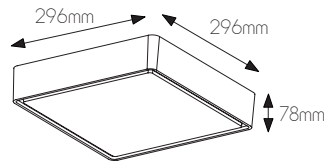

CE LED included DRIVER included 3000K warm white IP65

DIMENSIONS

3 3 9 0 0 3 5

5 414358 100179

3 3 9 0 0 3 6

5 414358 100186

3 3 9 0 0 3 7

5 414358 107376