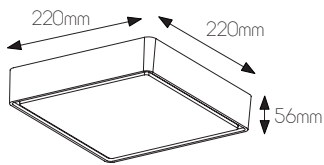

CE LED included DRIVER included 3000K warm white IP65

DIMENSIONS

3 3 9 0 0 3 0

5 414358 100148

3 3 9 0 0 3 1

5 414358 100155

3 3 9 0 0 3 2

5 414358 107369