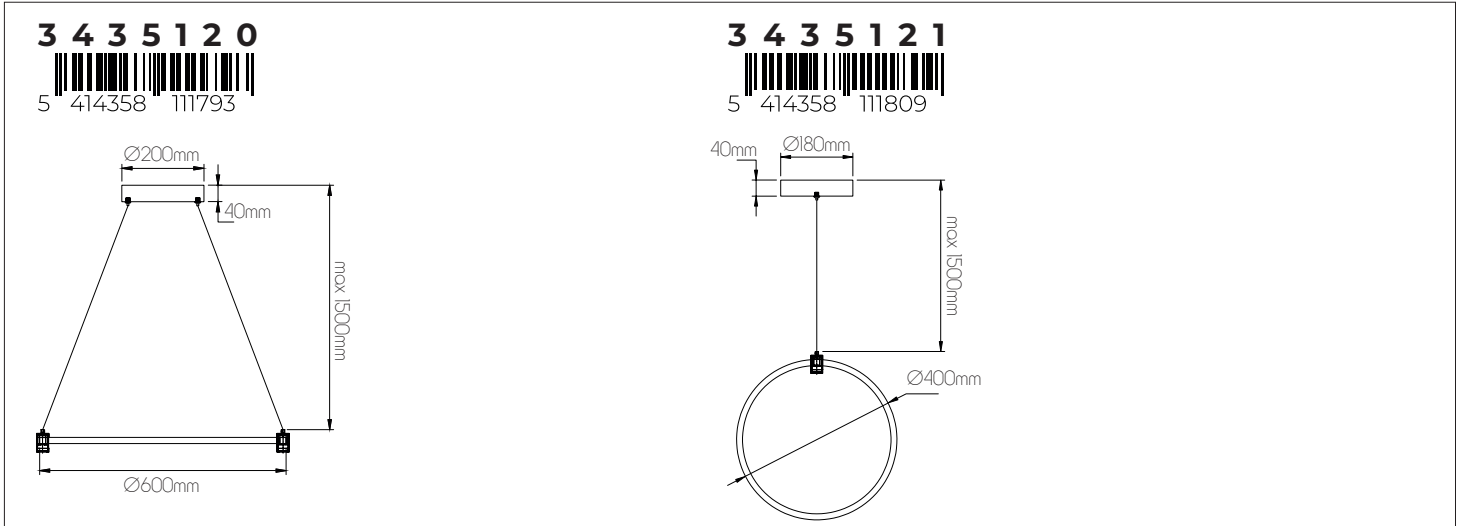

DIMENSIONS

SPECIFICATIONS

3435120

size: w: Ø600mm l: 1500mm
bulb: LED 37 Watt 840 Lumen
material: aluminium / acrylic
colour: matt black / gold
voltage: 220-240V

3435121

size: w: Ø400mm l: 1500mm
bulb: LED 24 Watt 470 Lumen
material: aluminium / acrylic
colour: matt black / gold
voltage: 220-240V