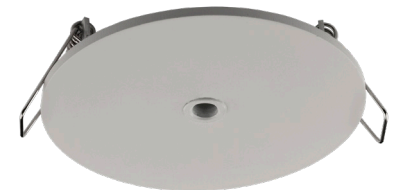

4014390 matt white

4014391 matt black

size: w: Ø90mm

material: aluminium

colour: matt black / matt white

4014390

5 414358 105310

4014391

5 414358 105327