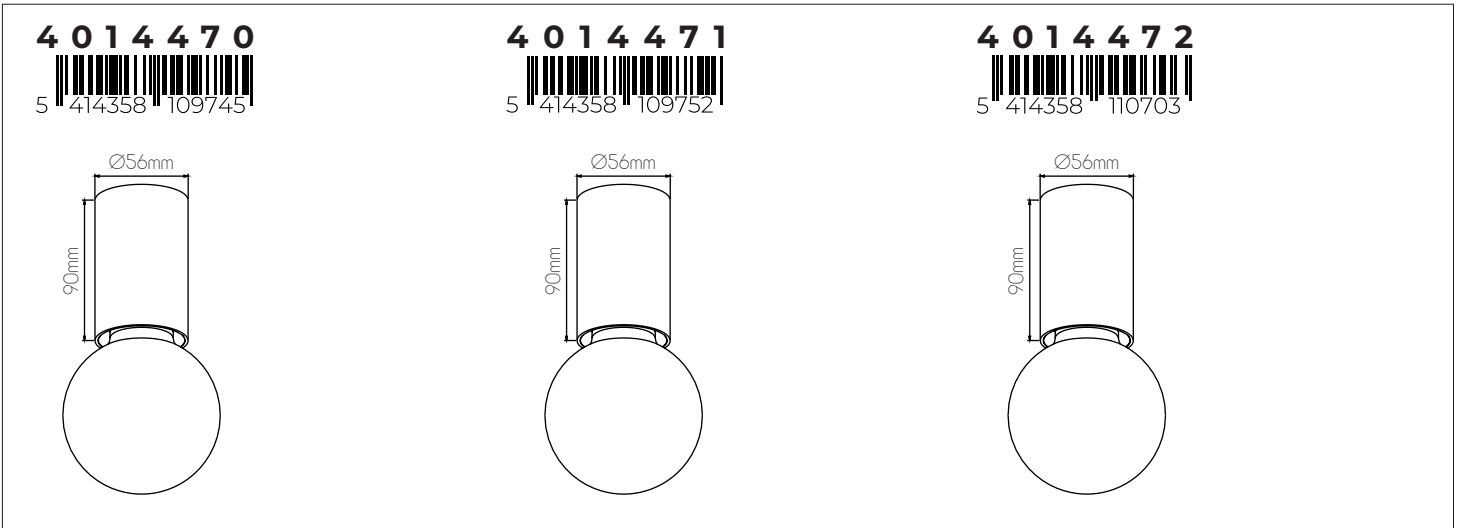

EXTRA INFORMATION

GU10 LED bulb recommended
More info page 371

DIMENSIONS

SPECIFICATIONS

4014470

size: w: Ø56mm h: 90mm
bulb: 1x E27 max 40W (excl)
material: aluminium
colour: matt white
voltage: 220-240V

4014471