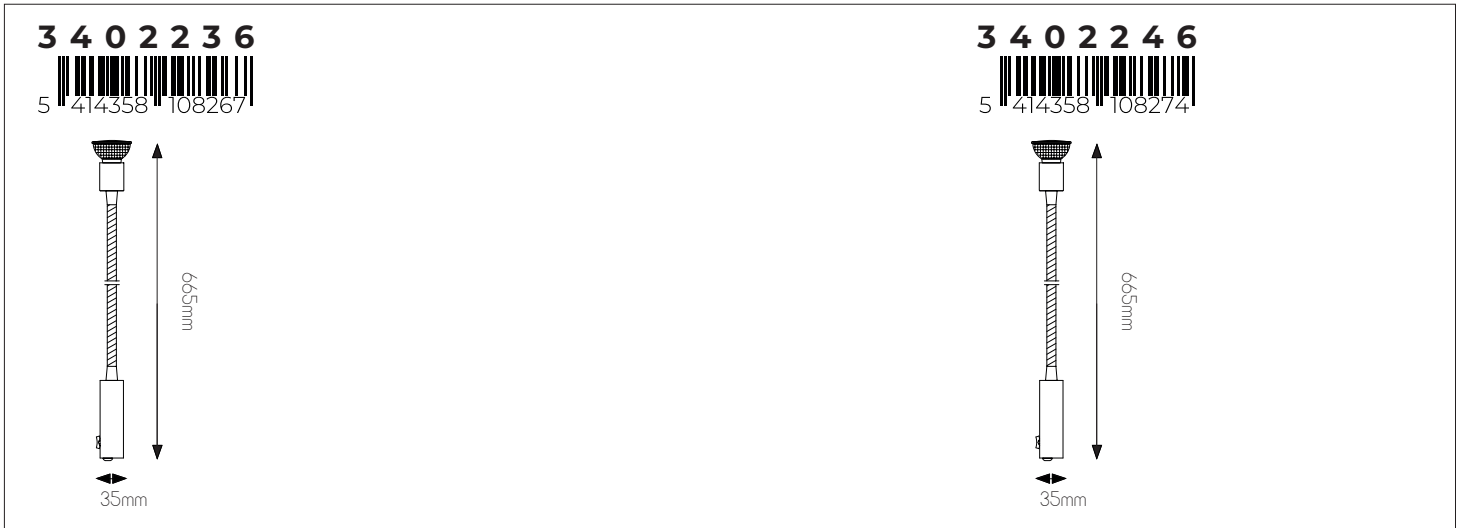

RUNE FLEX

fantasia.be
light designers

CE GU10 included 2700K warm white

DIMENSIONS

SPECIFICATIONS

3402236

size: w: 35mm l: 665mm
bulb: 1x GU10 LED
material: steel
colour: matt black
voltage: 220-240V