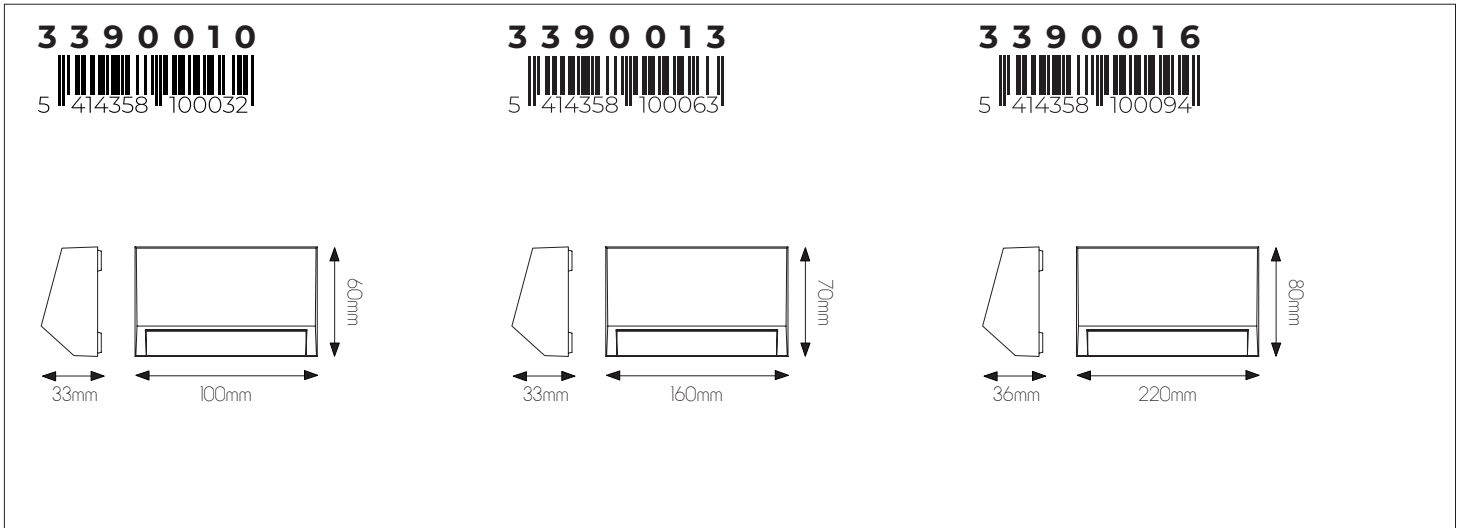

CE LED included 3000K warm white IP65

DIMENSIONS

SPECIFICATIONS

3390010

size: w: 100mm d: 33mm h: 60mm
bulb: LED 1,6 Watt 180 Lumen
material: ABS
colour: black
voltage: 220-240V