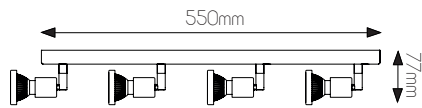

SPECIFICATIONS

3427014

size: w: 51mm l: 550mm h: 77mm
bulb: 4x GU10 LED
material: steel
colour: matt white / chrome
voltage: 220-240V