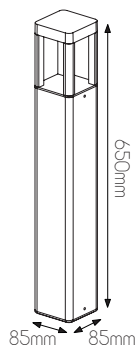

CE LED included DRIVER included 3000K warm white IP65

DIMENSIONS

3 4 2 9 0 6 0

5 414358 104641

3 4 2 9 0 6 5

5 414358 104658

SPECIFICATIONS

3429060

size: w: 85mm h: 350mm
bulb: LED 9 Watt 770 Lumen
material: aluminium
colour: matt black
voltage: 220-240V

3429065

size: w: 85mm h: 650mm
bulb: LED 9 Watt 770 Lumen
material: aluminium
colour: matt black
voltage: 220-240V