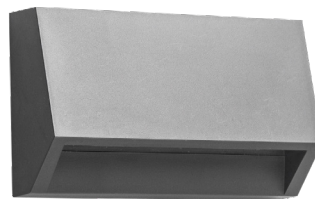

CE LED included 3000K warm white IP65

DIMENSIONS

SPECIFICATIONS

3390011

size: w: 100mm d: 33mm h: 60mm
bulb: LED 1,6 Watt 180 Lumen
material: ABS
colour: grey
voltage: 220-240V

3390014

size: w: 160mm d: 33mm h: 70mm
bulb: LED 2,9 Watt 340 Lumen
material: ABS
colour: grey
voltage: 220-240V

3390017

size: w: 220mm d: 36mm h: 80mm
bulb: LED 3,8 Watt 420 Lumen
material: ABS
colour: grey
voltage: 220-240V

EXTRA INFORMATION