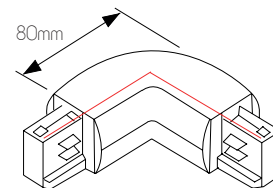

TR0013W

3F TRACK L-connector + feeder, white, earth in

TR0014B

3F TRACK L-connector + feeder, black, earth out