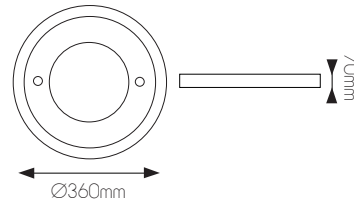

DIMENSIONS

3 4 2 3 1 0 4

5 414358 103019

3 4 2 3 1 0 5

5 414358 103026

SPECIFICATIONS

3423104

size: w: Ø280mm h: 70mm
bulb: LED 12 Watt 1295 Lumen
material: aluminium / glass / crystal
colour: chrome
voltage: 220-240V

3423105

size: w: Ø360mm h: 70mm
bulb: LED 18 Watt 1940 Lumen
material: aluminium / glass / crystal
colour: chrome
voltage: 220-240V

EXTRA INFORMATION