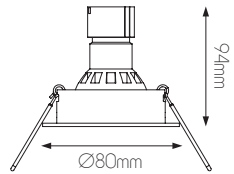

Ø60-65mm

4 0 1 4 2 7 2

5 414358 101848