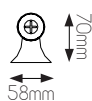

TOUR

fantasia.be
light designers

DIMENSIONS

3 4 1 8 0 1 5

5 414358 101510

3 4 1 8 0 1 6

5 414358 097769

3 4 1 8 0 1 7

5 414358 097776

SPECIFICATIONS

3418015

size: w: 445mm h: 70mm d: 58mm
bulb: LED 4 Watt 225 Lumen
material: aluminium / plexi
colour: silver grey
voltage: 220-240V

3418016

size: w: 625mm h: 70mm d: 58mm
bulb: LED 10 Watt 661 Lumen
material: aluminium / plexi
colour: silver grey
voltage: 220-240V

3418017

size: w: 925mm h: 70mm d: 58mm
bulb: LED 18 Watt 1076 Lumen
material: aluminium / plexi
colour: silver grey
voltage: 220-240V

EXTRA INFORMATION