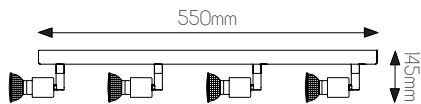

RUNE

fantasia.be
light designers

CE GU10 included 2700K warm white

DIMENSIONS

3 4 0 2 1 4 4

5 414358 054281

3 4 0 2 1 4 5

5 414358 054298