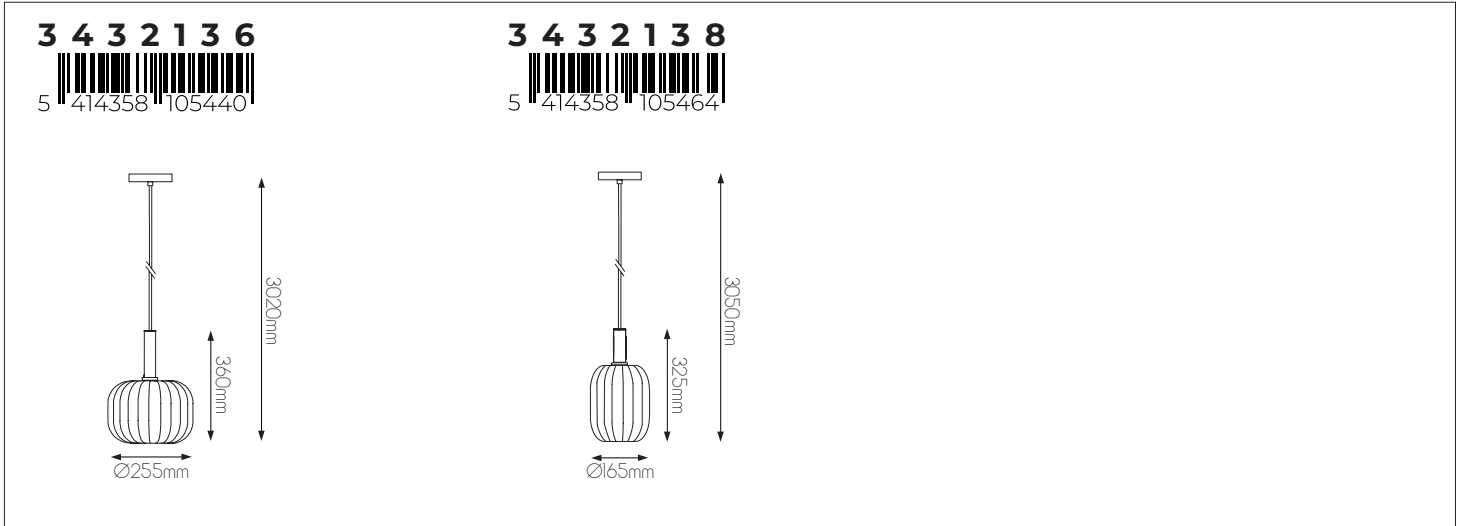

Maison Elza (Wenduine)
project by **Licht aan Zee**

DIMENSIONS

SPECIFICATIONS

3432136

size: w: Ø255mm l: 3020mm
bulb: 1x E27 not included
material: aluminium / fabric cable
colour: white / gold ring (55mm)
voltage: 220-240V