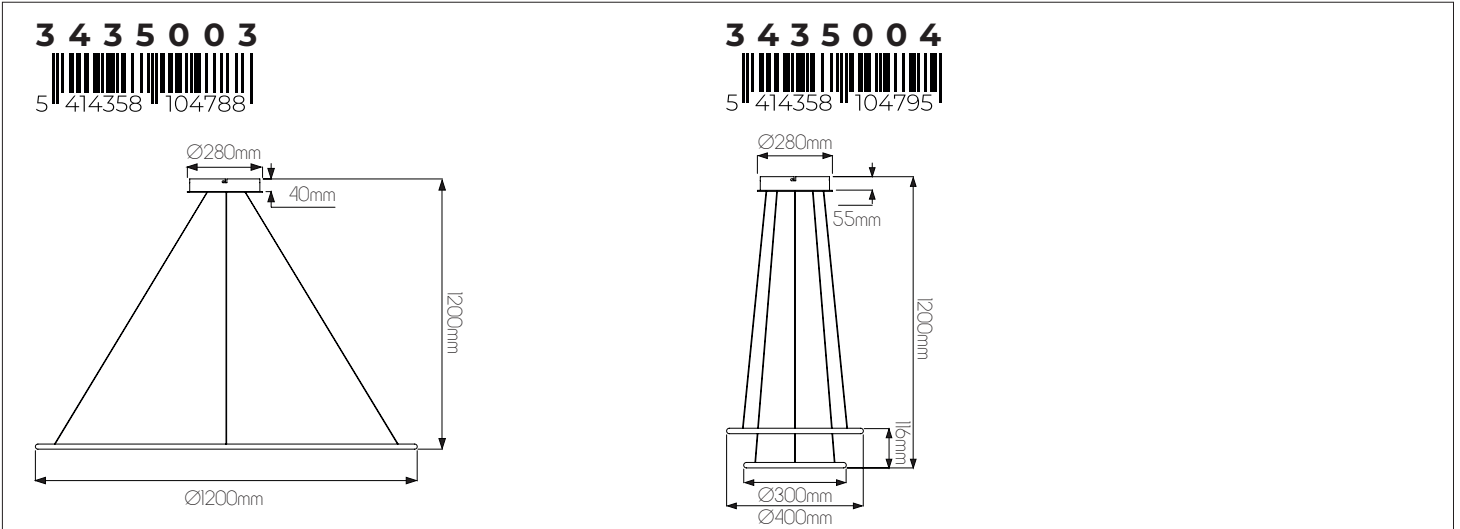

ANNU

fantasia.be
light designers

DIMENSIONS