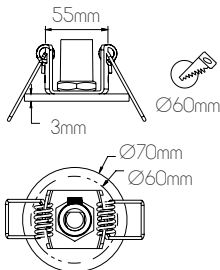

4014380 matt white

4014381 matt black

size: w: Ø70mm

material: aluminium

colour: matt black / matt white

4014380

5 414358 105297

4014381

5 414358 105303