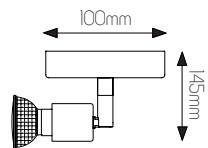

RUNE

fantasia.be
light designers

DIMENSIONS

3 4 0 2 1 3 1

5 414358 054205

3 4 0 2 1 3 2

5 414358 054212

3 4 0 2 1 3 3

5 414358 054229

SPECIFICATIONS

3402131

size: w: 45mm w: 100mm h: 145mm
bulb: 1x GU10 LED
material: steel
colour: brushed steel
voltage: 220-240V

3402132

size: w: 45mm l: 250mm h: 145mm
bulb: 2x GU10 LED
material: steel
colour: brushed steel
voltage: 220-240V

3402133

size: w: 45mm l: 400mm h: 145mm
bulb: 3x GU10 LED
material: steel
colour: brushed steel
voltage: 220-240V

EXTRA INFORMATION

Included bulb: **8202654** GU10 LED 4,3 Watt 350 Lumen 56° Dimmable
More info page 371