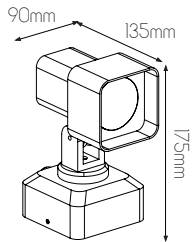

TORUN

fantasia.be
light designers

CE LED included DRIVER included 3000K warm white IP65

DIMENSIONS

3 4 2 9 0 2 6

5 414358 112035

3 4 2 9 0 2 7

5 414358 112042

SPECIFICATIONS

3429026

size: w: 90mm d: 135mm h: 175mm
bulb: LED 9 Watt 770 Lumen
material: aluminium
colour: matt black
voltage: 220-240V