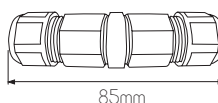

3424996

Materials: PA66 + brass + silicone
 Rated voltage: 250V
 Rated current: 16A
 Waterproof rating: **IP68**
 Connections with fast connectors

3429007

Universal spike
 for **TUVA, TOWER, TULGA,**
CONTOUR, TARA, MILOU