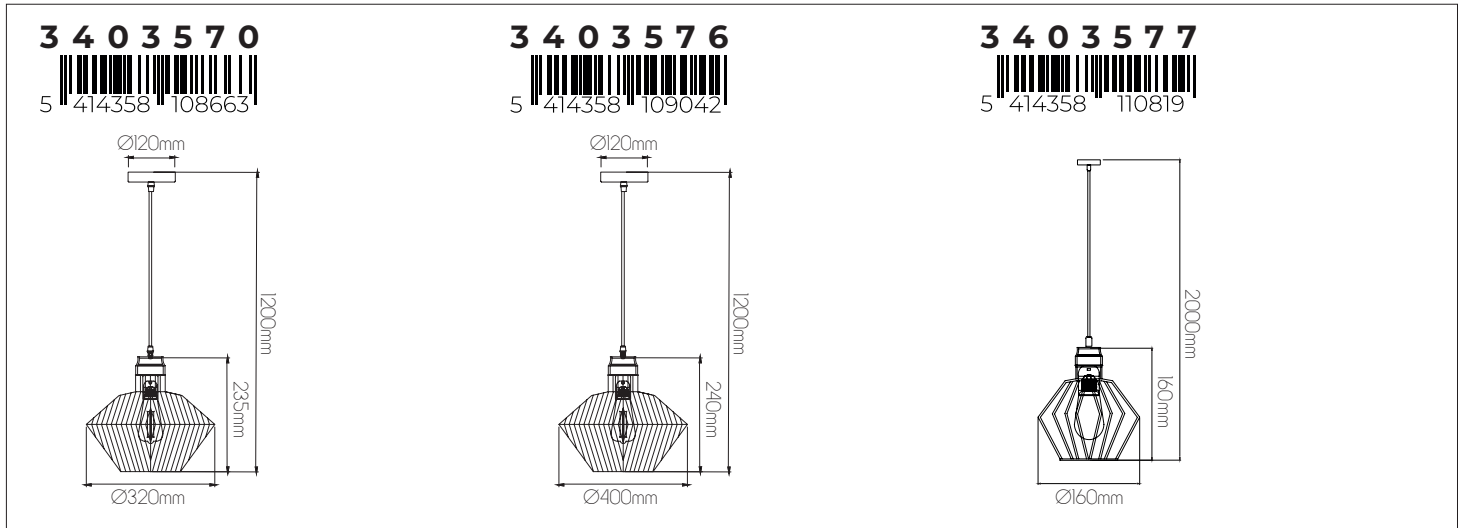

CE E27
not included

DIMENSIONS

SPECIFICATIONS

3403570

size: w: Ø320mm l: 1200mm
bulb: 1x E27 not included
material: steel
colour: matt black
voltage: 220-240V

3403576

size: w: Ø400mm l: 1200mm
bulb: 1x E27 not included
material: steel
colour: matt black
voltage: 220-240V

3403577

size: w: Ø160mm l: 2000mm
bulb: 1x E27 not included
material: steel
colour: matt black
voltage: 220-240V