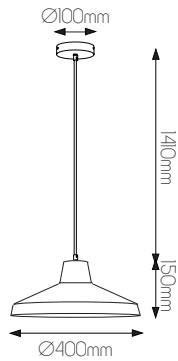

3 4 3 2 0 9 4

5 414358 103378