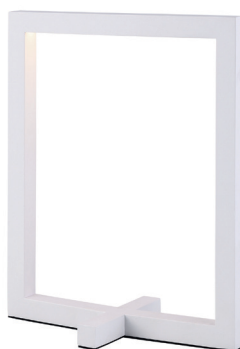

EXTRA INFORMATION

TRIAC dimmable via trailing edge and leading edge.
 The light shines up and down, lighting up the ceiling above and the area underneath.

DIMENSIONS

SPECIFICATIONS

3435050

size: w: 250mm h: 300mm
bulb: LED 5 Watt 175 Lumen
material: aluminium / acrylic
colour: matt white
voltage: 220-240V