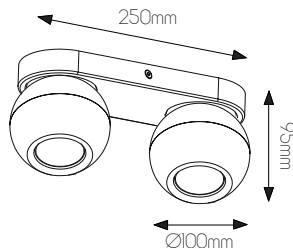

3 4 3 3 0 4 2

5 414358 111953