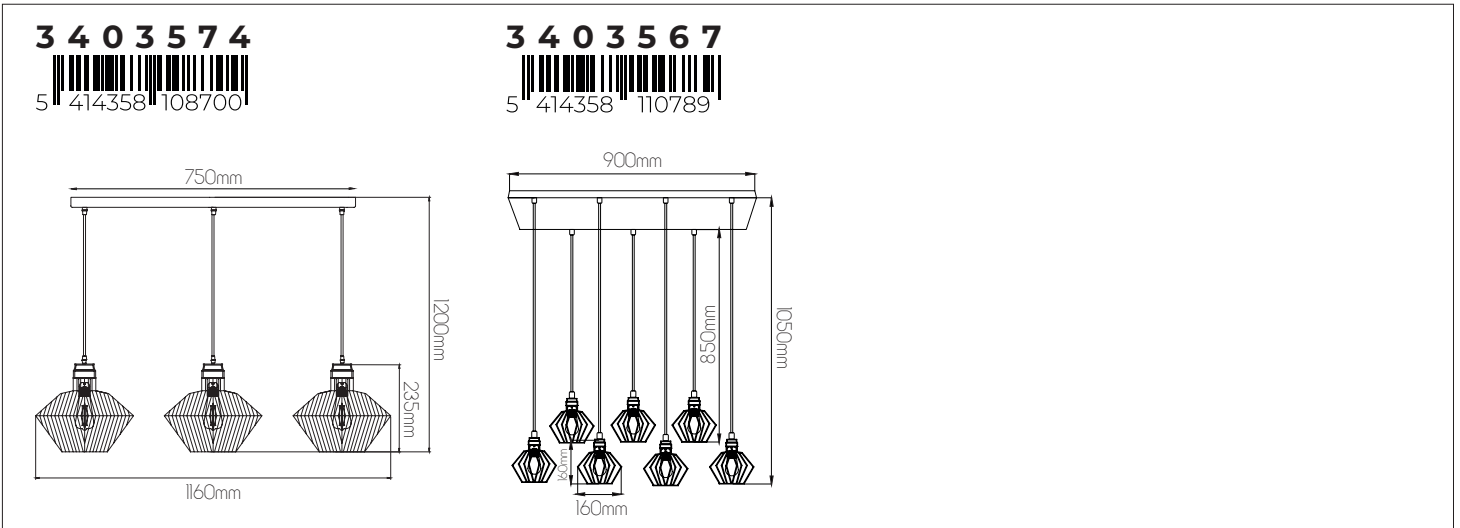

CE E27
not included

DIMENSIONS

SPECIFICATIONS

3403574

size: w: 1160mm l: 1200mm
bulb: 3x E27 not included
material: steel
colour: matt black
voltage: 220-240V

3403567

size: w: 900mm l: max 1050mm
bulb: 7x E27 not included
material: steel
colour: matt black
voltage: 220-240V