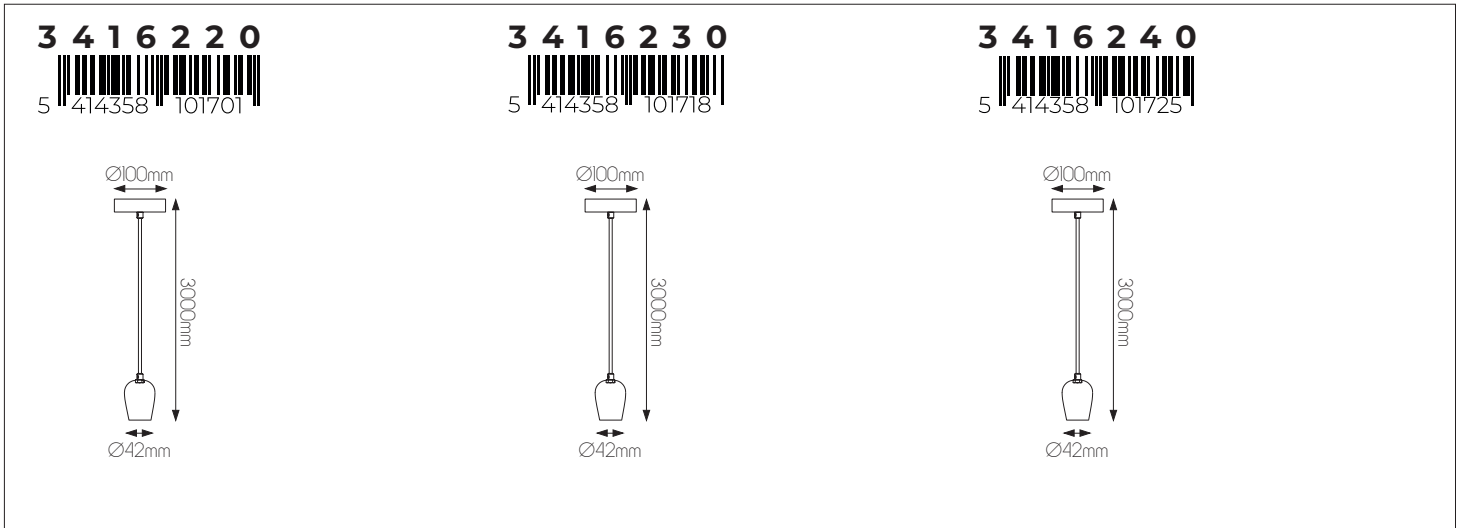

DIMENSIONS

SPECIFICATIONS

3416220

size: l: 3000mm
bulb: 1x E27 not included
material: steel
colour: chrome
voltage: 220-240V

3416230

size: l: 3000mm
bulb: 1x E27 not included
material: steel
colour: matt black
voltage: 220-240V

3416240

size: l: 3000mm
bulb: 1x E27 not included
material: steel
colour: matt white
voltage: 220-240V

EXTRA INFORMATION

E27 LED Filament bulb recommended
More info page 368 - 370