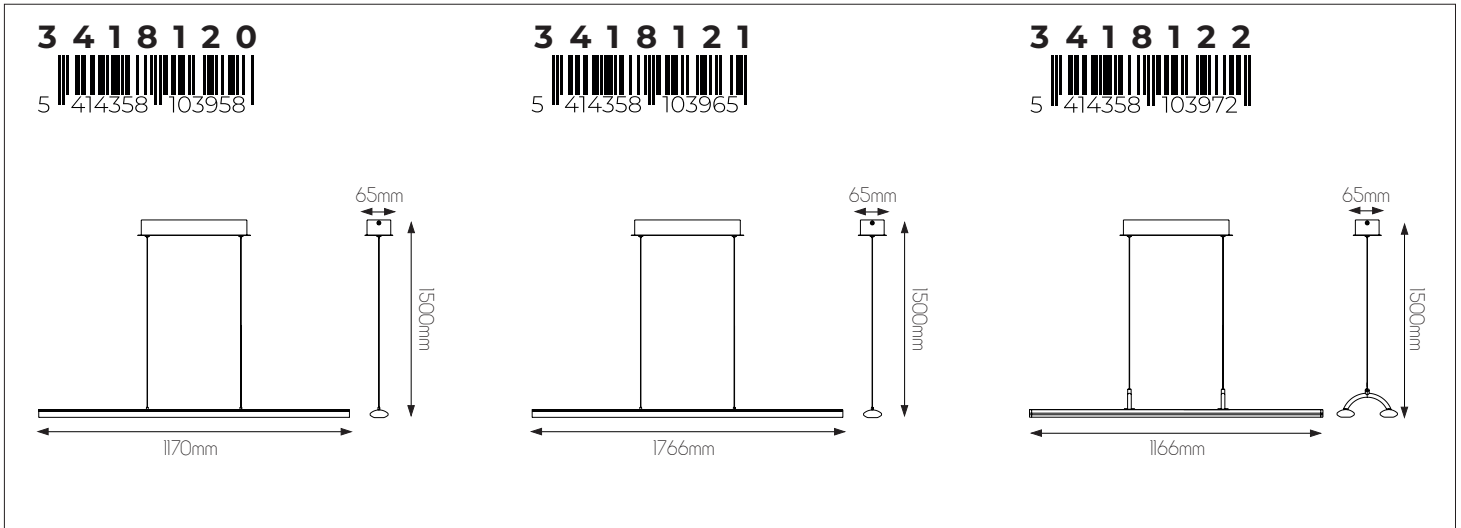

DIMENSIONS