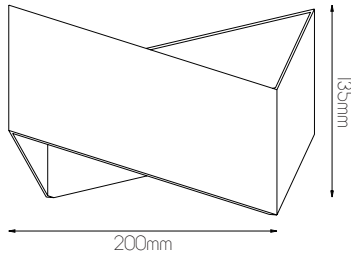

KUMIS

fantasia.be
light designers

CE G9
not included

DIMENSIONS

4 0 1 4 4 6 0

5 414358 109394

4 0 1 4 4 6 3

5 414358 109400

SPECIFICATIONS

4014460

size: h: 135mm w: 200mm
bulb: 2x G9 max 40W (excl)
material: aluminium
colour: matt white
voltage: 220-240V