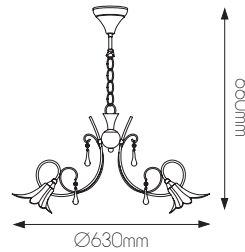

DIMENSIONS

3 4 1 6 1 0 3

5 414358 089207

3 4 1 6 1 0 4

5 414358 089214

SPECIFICATIONS

3416103

size: w: 170mm h: 310mm
bulb: 1x G9 LED
material: steel / glass
colour: chrome
voltage: 220-240V
plug and switch included