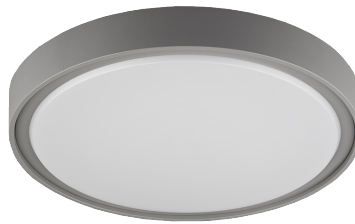

CE LED included 3000K warm white IP65

DIMENSIONS

SPECIFICATIONS

3390040

size: w: Ø260mm h: 44mm
bulb: LED 15 Watt 1550 Lumen
material: ABS
colour: grey
voltage: 220-240V

3390041

size: w: Ø260mm h: 44mm
bulb: LED 15 Watt 1550 Lumen
material: ABS
colour: white
voltage: 220-240V

3390042

size: w: Ø260mm h: 44mm
bulb: LED 15 Watt 1550 Lumen
material: ABS
colour: black
voltage: 220-240V

EXTRA INFORMATION