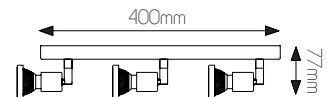

SPECIFICATIONS

3427021

size: w: 51mm l: 100mm h: 77mm
bulb: 1x GU10 LED
material: steel
colour: brushed steel / chrome
voltage: 220-240V