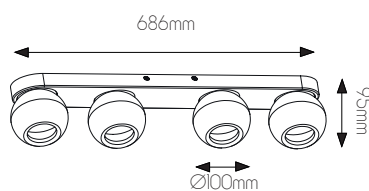

3 4 3 3 0 4 5

5 414358 111984