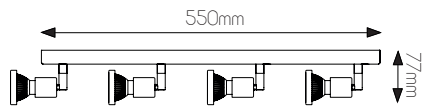

SPECIFICATIONS

3427024

size: w: 51mm l: 550mm h: 77mm
bulb: 4x GU10 LED
material: steel
colour: brushed steel / chrome
voltage: 220-240V