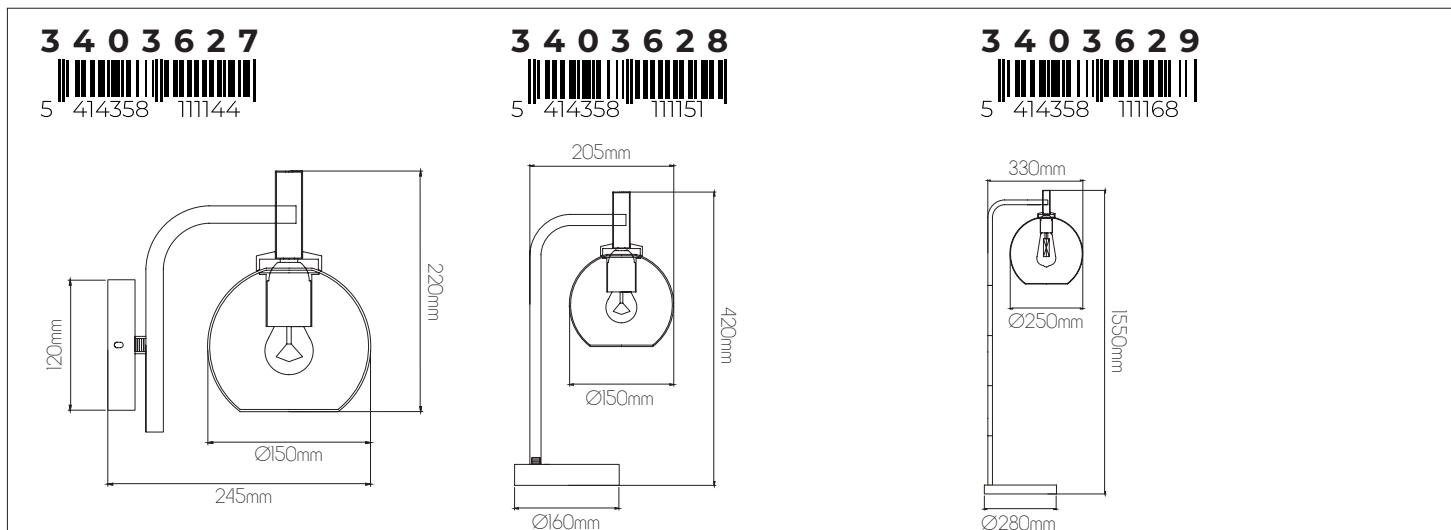

EXTRA INFORMATION

E27 LED Filament bulb recommended
More info page 368 - 370

DIMENSIONS

SPECIFICATIONS

3403625

size: w: 1050mm (cables: l: up to 1200mm)
glass: 4x Ø250mm 3x Ø300mm
bulb: 7x E27 max 60W (excl)
material: steel / glass
colour: matt black / clear glass
voltage: 220-240V

CE  E27
not included

DIMENSIONS

SPECIFICATIONS

3403627

size: d: 245mm h: 220mm
glass: Ø150mm
bulb: E27 max 60W (excl)
material: steel / glass
colour: matt black / clear glass
voltage: 220-240V

3403628

size: w: Ø160mm h: 420mm
glass: Ø150mm
bulb: E27 max 60W (excl)
material: steel / glass
colour: matt black / clear glass
voltage: 220-240V