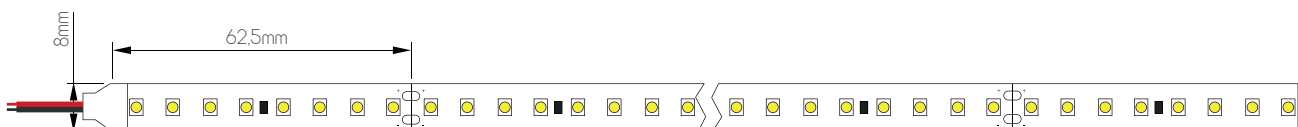

sold per 12,5 cm
cuttable every 6,25 cm
maximum length 5m

3428213

High Luminous Efficiency

flexible strip w: 8mm
IP20 (for indoor use only)
24V
12 Watt/m - 145 Lumen/Watt
4000K

sold per 12,5 cm
cuttable every 6,25 cm
maximum length 5m