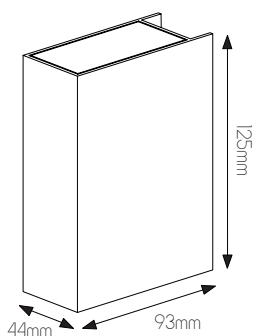

BAKU

CE LED included DRIVER included 3000K warm white IP54

DIMENSIONS

3 4 3 4 0 1 0

SPECIFICATIONS

3434010

size: w: 44mm d: 93mm h: 125mm

bulb: LED 4,5 Watt 400 Lumen

material: aluminium

colour: matt black

voltage: 220-240V

position against wall