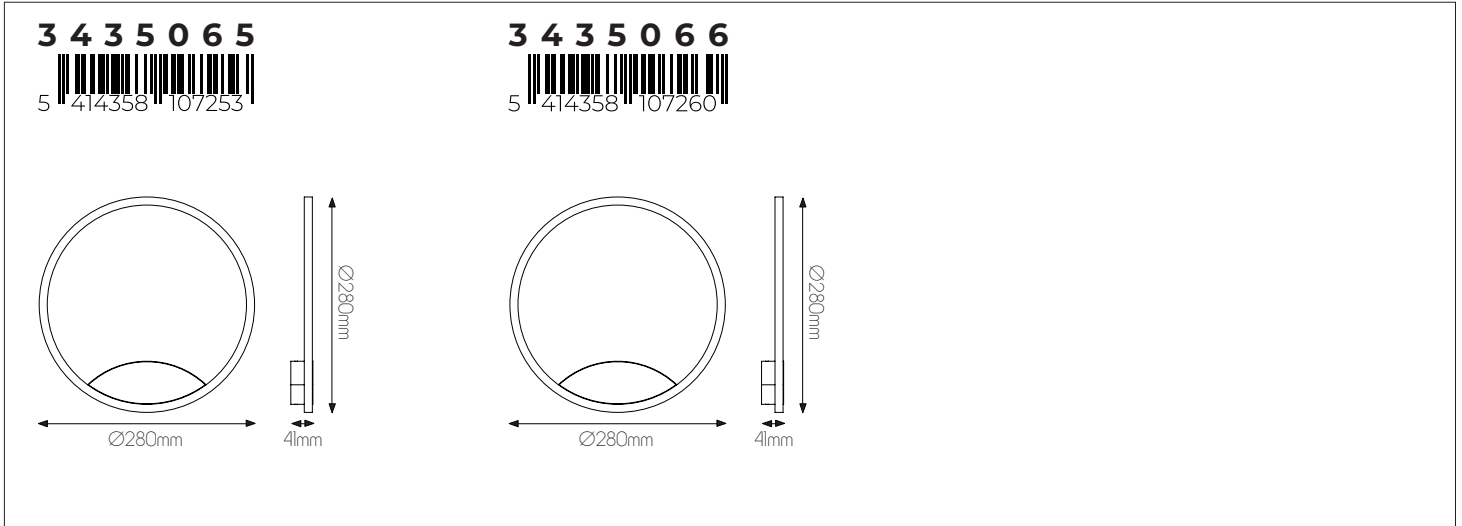

DIMENSIONS

SPECIFICATIONS

3435065

size: w: Ø280mm d: 41mm
bulb: LED 17 Watt 560 Lumen
material: aluminium / silicone
colour: matt black
voltage: 220-240V