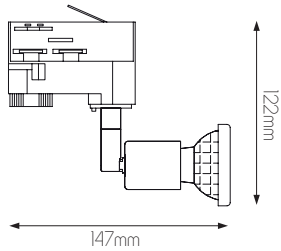

TR0024W

5 414358 093303

SPECIFICATIONS

TR0024W

size: w: 147mm h: 122mm

bulb: 1x GU10 (excl)

material: steel

colour: satin white