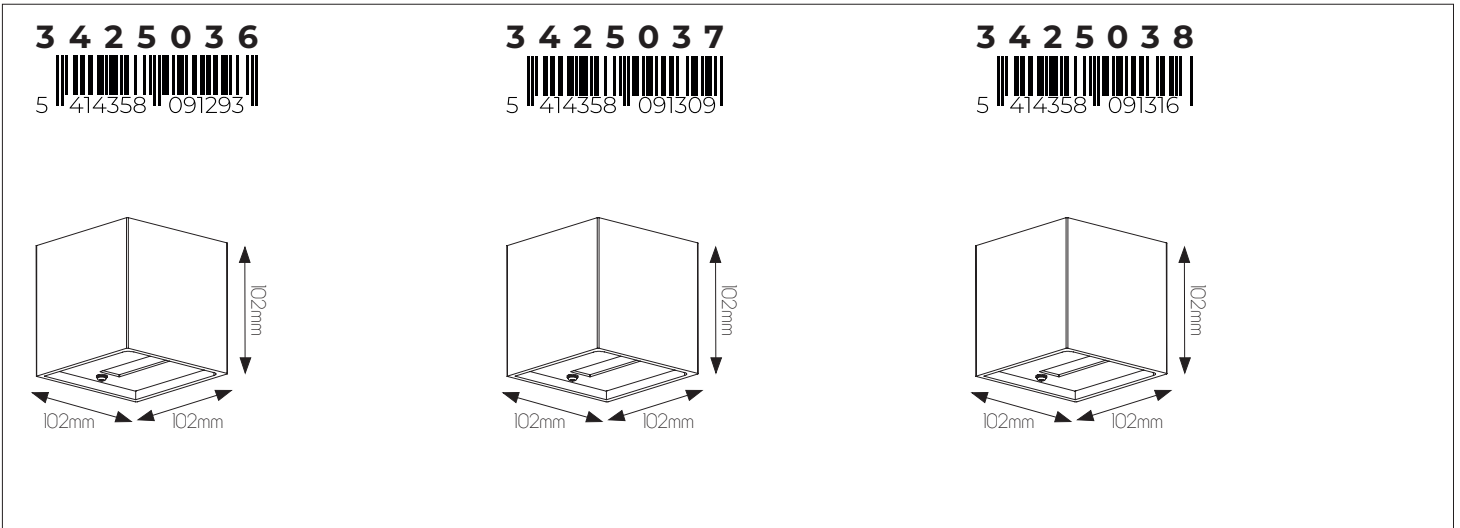

NEMO

fantasia.be
light designers

DIMENSIONS

SPECIFICATIONS

3425036

size: w: 102mm h: 102mm
bulb: 1x G9 LED
material: aluminium
colour: brushed aluminium
voltage: 220-240V

3425037

size: w: 102mm h: 102mm
bulb: 1x G9 LED
material: aluminium
colour: matt white
voltage: 220-240V