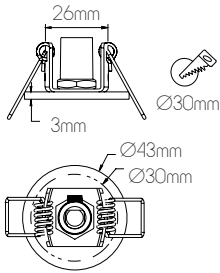

BASE for pendants

fantasia.be
light designers

CE

SPECIFICATIONS

4014370 matt white

4014371 matt black

size: w: Ø43mm

material: aluminium

colour: matt black / matt white

4014370

5 414358 105273

4014371

5 414358 105280