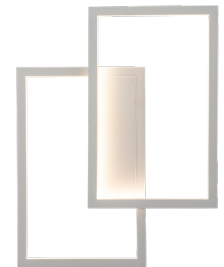

DIMENSIONS

SPECIFICATIONS

3435090

size: w: 340mm l: 480mm h: 60mm
bulb: LED 44 Watt 1321 Lumen
material: aluminium / acrylic
colour: matt white
voltage: 220-240V

3435091

size: w: 435mm h: 335mm d: 60mm
bulb: LED 42 Watt 1286 Lumen
material: aluminium / acrylic
colour: matt white
voltage: 220-240V

3435092

size: w: 502,5mm l: 502,5mm h: 60mm
bulb: LED 42 Watt 1385 Lumen
material: aluminium / acrylic
colour: matt white
voltage: 220-240V

3435093

size: w: 644mm l: 644mm h: 60mm
bulb: LED 56 Watt 1816 Lumen
material: aluminium / acrylic
colour: matt white
voltage: 220-240V

EXTRA INFORMATION

TRIAC dimmable via trailing edge and leading edge.