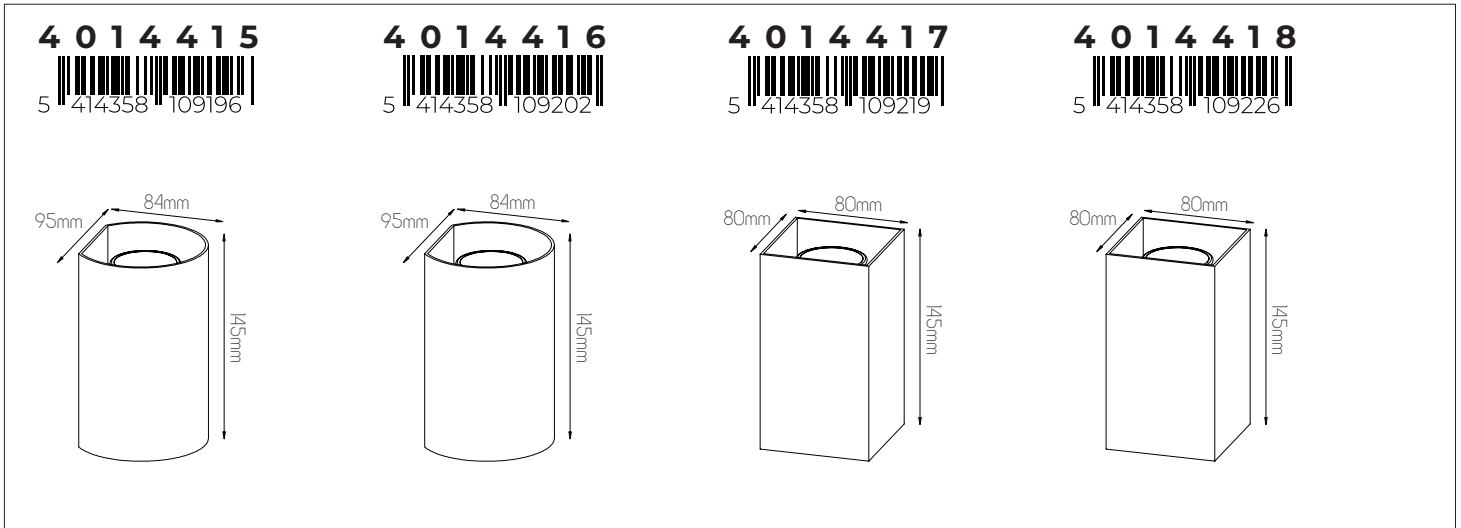

DIMENSIONS

SPECIFICATIONS

4014415

size: w: 95mm d: 84mm h: 145mm
bulb: 2x GU10 max 50W (excl)
material: aluminium
colour: matt white
voltage: 220-240V

4014416

size: w: 95mm d: 84mm h: 145mm
bulb: 2x GU10 max 50W (excl)
material: aluminium
colour: matt black / gold
voltage: 220-240V

4014417

size: w: 80mm d: 80mm h: 145mm
bulb: 2x GU10 max 50W (excl)
material: aluminium
colour: matt white
voltage: 220-240V

4014418

size: w: 80mm d: 80mm h: 145mm
bulb: 2x GU10 max 50W (excl)
material: aluminium
colour: matt black / gold
voltage: 220-240V