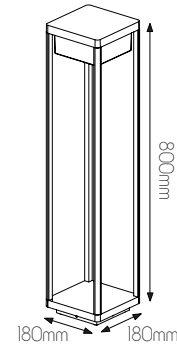

3 4 2 9 0 1 5

5 414358 104566

3 4 2 9 0 2 0

5 414358 104573

SPECIFICATIONS

3429010

size: w: 138mm d: 100mm h: 238mm
bulb: LED 10 Watt 1015 Lumen
material: aluminium / plexi
colour: matt black
voltage: 220-240V