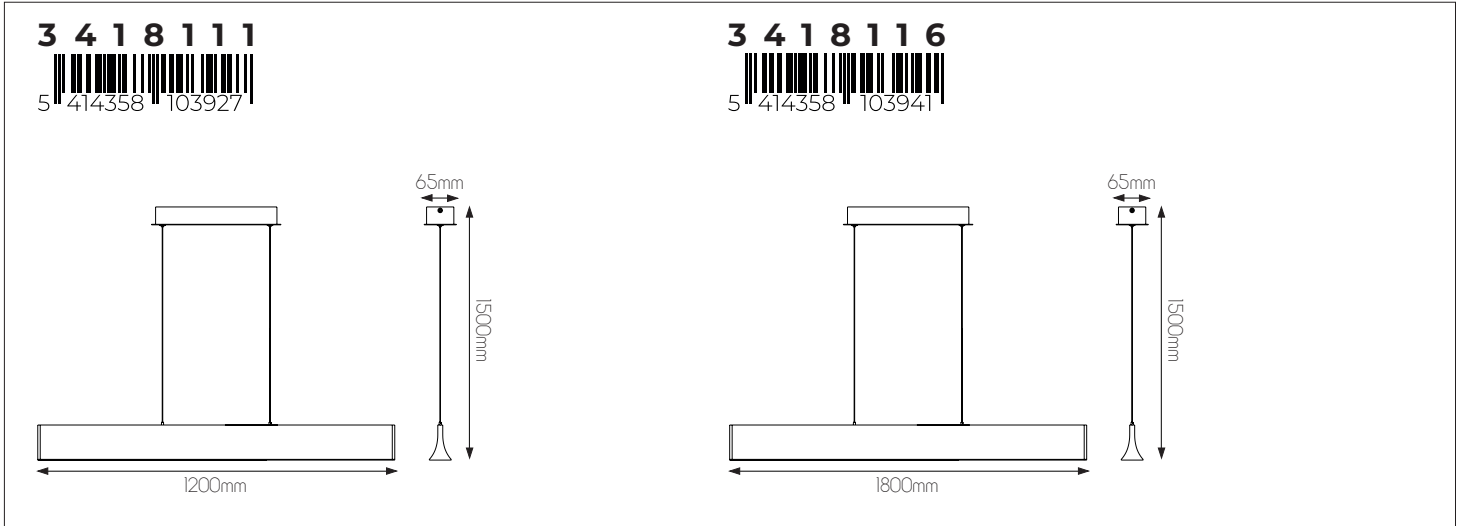

DIMENSIONS

SPECIFICATIONS

3418111

size: w: 1200mm h: 1500mm (cable length)
bulb: LED 24 Watt 1164 Lumen
material: aluminium / acrylic
colour: matt white
voltage: 220-240V

3418116

size: w: 1800mm h: 1500mm (cable length)
bulb: LED 36 Watt 1600 Lumen
material: aluminium / acrylic
colour: matt white
voltage: 220-240V