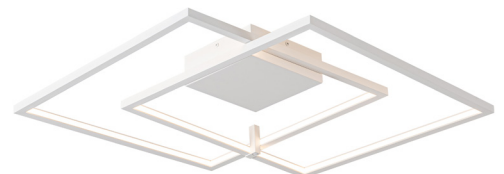

EXTRA INFORMATION

TRIAC dimmable via trailing edge and leading edge.