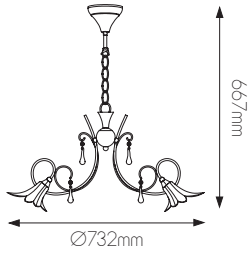

DIMENSIONS

3 4 1 6 1 0 5

5 414358 089221

SPECIFICATIONS

3416105

size: w: Ø732mm l: max 667mm

bulb: 8x G9 LED

material: steel / glass

colour: chrome

voltage: 220-240V