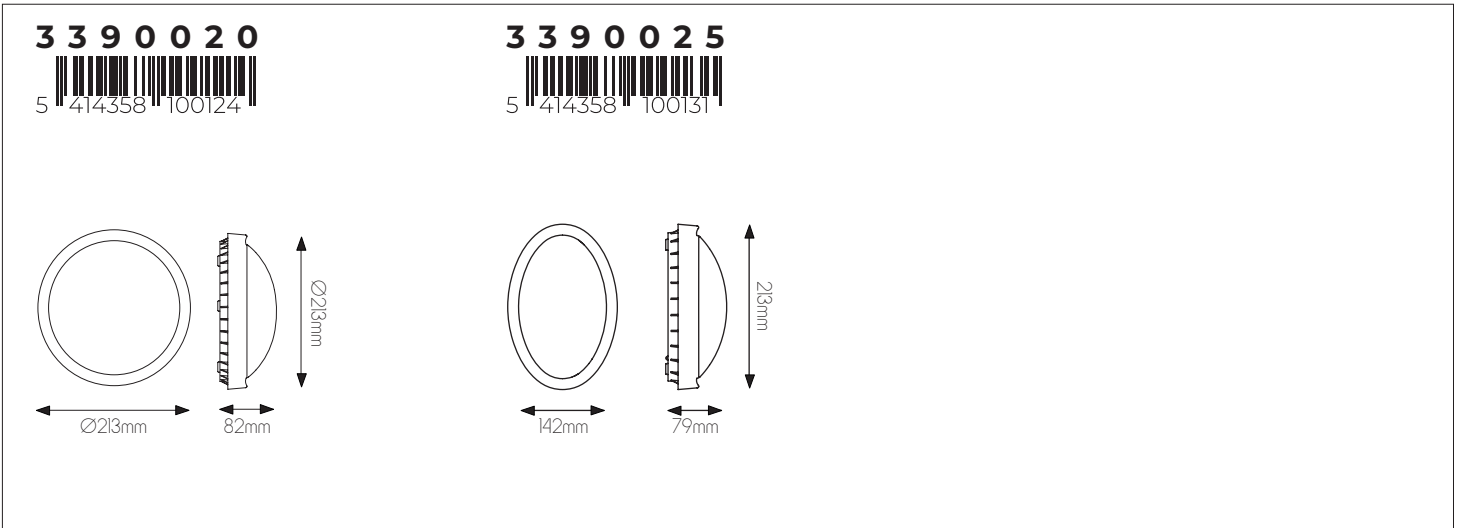

CE LED included 3000K warm white IP65

DIMENSIONS

SPECIFICATIONS

3390020

size: w: $\varnothing$ 213mm h: 82mm
bulb: LED 7,8 Watt 880 Lumen
material: ABS
colour: white, grey and black cover included
voltage: 220-240V