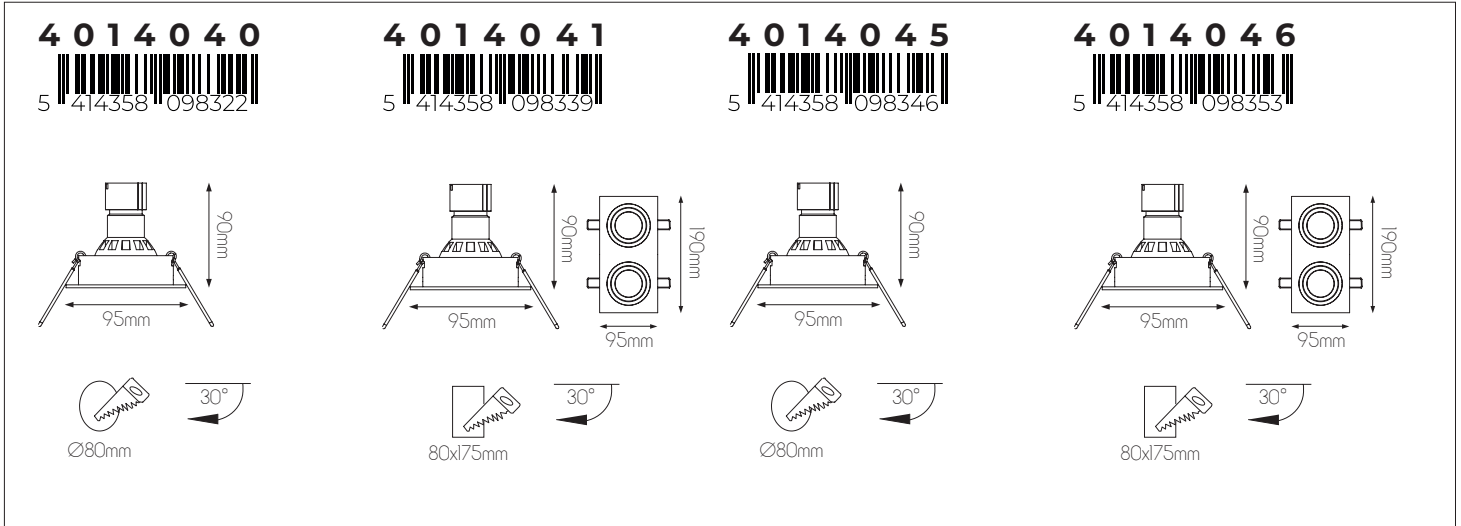

DIMENSIONS

SPECIFICATIONS

4014040

size: w: 95mm d: 90mm
bulb: 1x GU10 LED
material: aluminium
colour: matt black
voltage: 220-240V

4014041

size: w: 190x95mm d: 90mm
bulb: 2x GU10 LED
material: aluminium
colour: matt black
voltage: 220-240V