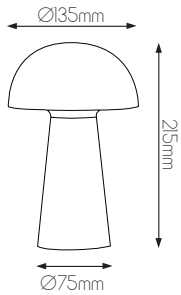

BOLETO

fantasia.be
light designers

CE LED included BATTERY included 3000K warm white IP44

DIMENSIONS

3 3 5 0 0 9 1

5 414358 106799