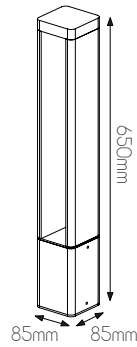

CE LED included DRIVER included 3000K warm white IP65

DIMENSIONS

3 4 2 9 0 5 0

5 414358 104627

3 4 2 9 0 5 5

5 414358 104634

SPECIFICATIONS

3429050

size: w: 85mm h: 350mm
bulb: LED 9 Watt 770 Lumen
material: aluminium
colour: matt black
voltage: 220-240V

3429055

size: w: 85mm h: 650mm
bulb: LED 9 Watt 770 Lumen
material: aluminium
colour: matt black
voltage: 220-240V