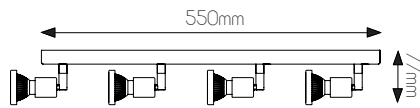

DIMENSIONS

3 4 2 7 0 0 9

5 414358 107000

3 4 2 7 0 1 0

5 414358 107017

SPECIFICATIONS

3427009

size: w: 51mm l: 550mm h: 77mm
bulb: 4x GU10 LED
material: steel
colour: matt black / bronze
voltage: 220-240V