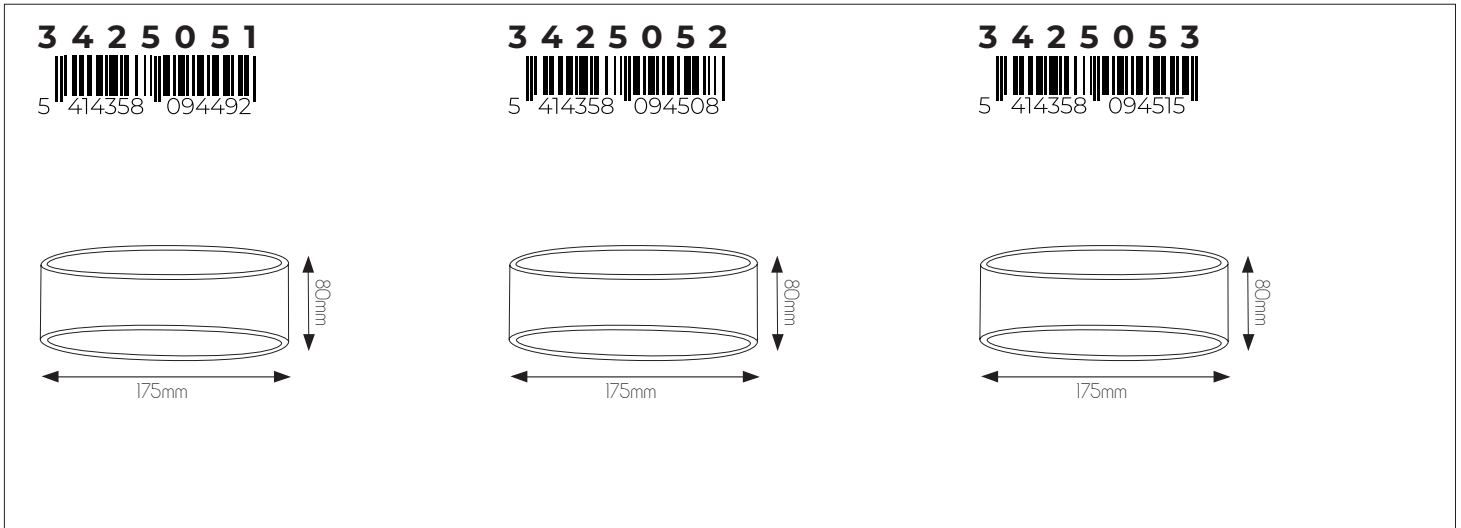

DIMENSIONS

SPECIFICATIONS

3425051

size: w: 175mm h: 80mm d: 90mm
bulb: LED 7,5 Watt 680 Lumen
material: aluminium
colour: matt white
voltage: 220-240V