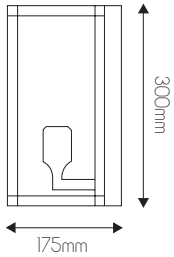

CE E27
not included

DIMENSIONS

2 7 1 7 0 4 1

5 414358 099947

2 7 1 7 0 4 2

5 414358 099954

SPECIFICATIONS

2717041

size: w: 175mm h: 300mm
bulb: 1x E27 (excl)
material: steel
colour: matt black
voltage: 220-240V

2717042

size: w: 400mm h: 175mm
bulb: 2x E27 (excl)
material: steel
colour: matt black
voltage: 220-240V